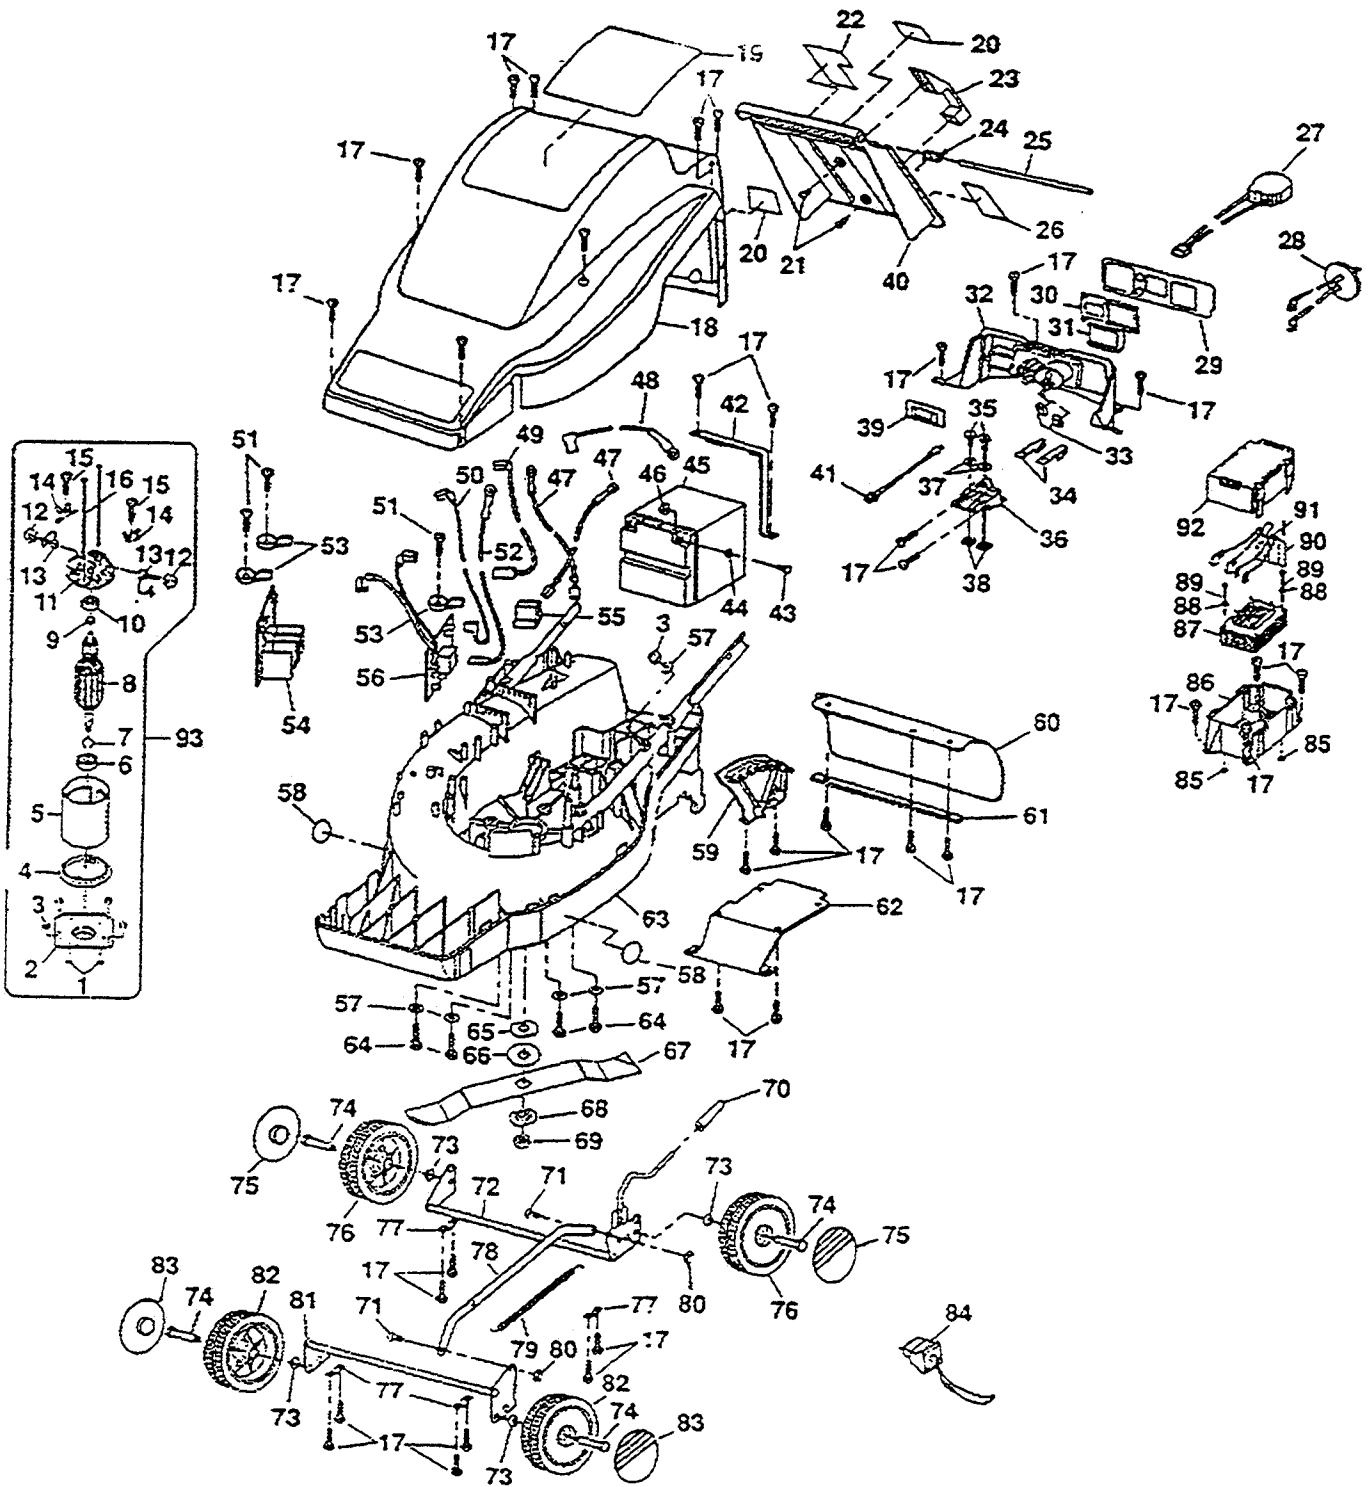

PARTS LIST- BRM2440

**PARTS LIST- BRM2440**

<u>Item</u>	<u>Part No.</u>	<u>Description</u>	<u>Item</u>	<u>Part No.</u>	<u>Description</u>
1	180570	Hex Lock Nut (#10-32)	48	181218	Lead
2	180710	Bottom End Cap	49	181219	Lead
3	180582	Hex Nut (#1/4-20)	50	181172	Lead
4	180572	Insulator	51	181173	Screw (#6-19 X 3/4" pan head)
5	180573	Field	52	181174	Lead
6	181196	Ball Bearing (NTN #6203LLU/1E)	53	181175	Retainer
7	180654	Retaining Ring	54	180657	Charger Module
8	180955	Armature (includes items 6, 7, and 9)	55	181176	Terminal Housing
9	180963	Bushing	56	181177	Power Module
10	180957	Sleeve Bearing	57	180642	Washer
11	181197	Top End Cap (Inc. Key No. 10)	58	181178	Danger Label
12	180656	Brush Tube	59	181179	Height Adjustment Bracket
13	180599	Brush Assembly	60	181180	Rear Deflector
14	180600	Brush Terminal	61	181181	Deflector Retainer
15	180646	Screw (#8-16 X 5/8" pan head)	62	181182	Discharge Deflector
16	180650	Screw (#10-32 X 5-19/64" pan head)	63	181183	Mower Deck
17	181198	Screw (#8-18 X 3/4" pan head)	64	180641	Bolt (#1/4-20 X 5/8" hex head)
18	181199	Motor Cover	65	180946	Shaft Washer
19	181200	Cover Label	66	180947	Spacer
20	180626	Danger Label	67	181184R	16 Inch Blade
21	181202	Screw (#10-16 X 29/64" pan head)	68	180948	Blade Washer
22	181203	Door Information Label	69	180949	Blade Nut (#1/2-20)
23	181204	Rear Door Handle	70	181185	End Cap
24	181205	Spring	71	181186	Pin
25	181206	Rod	72	181187	Rear Axle Assembly
26	181207	Door Warning Label	73	180575	Spring Washer
27	180629	Battery Gauge (Inc. Key No. 39)	74	181188	Shoulder Bolt (#3/8-16 X 1-7/16")
28	180624	Disc Assembly W/Terminals	75	181189	7" Hub Cap
29	181210	Control Panel Label	76	181190	7" Wheel (Inc. Key No. 75)
30	180627	Door Holder	77	180596	Axle Strap
31	180628	Recharging Port Door	78	181191	Height Adjustment Arm
32	181212	Control Panel	79	180587	Spring
33	180630	Push Nut	80	180579	Retaining Ring
34	180667	Fuse Terminal	81	181192	Front Axle Assembly
35	180632	Screw (#10-32 X 1/4" pan head)	82	181193	6" Wheel (Inc. Key No. 83)
36	180668	Receptacle Holder	83	181194	6" Hub Cap
37	180633	Washer	84	180666R	Ignition Key/Circuit Breaker
38	180635	Square Nut (#10-32)	85	180580	Hex Nut (#6-32)
39	180631	Battery Gauge Holder	86	180618	Transformer Base
40	181213	Rear Door	87	180652	Transformer (120 volt)
41	181214	Led	88	180700	Washer
42	181215	Battery Strap W/Pad	89	180581	Screw (#6-32 X 1-1/2" pan head)
43	180664	Hex Bolt (M5 X 10)	90	180660	Rectifier/Fuse Board
44	180663	Washer	91	180649	Fuse
45	181216	Battery Replacement Kit	92	180619	Transformer Cover
46	180665	Hex Nut (M5)	93	180945	Motor Assembly
47	181217	Lead			(Inc. Key No. 39, 43, 45, and 69)