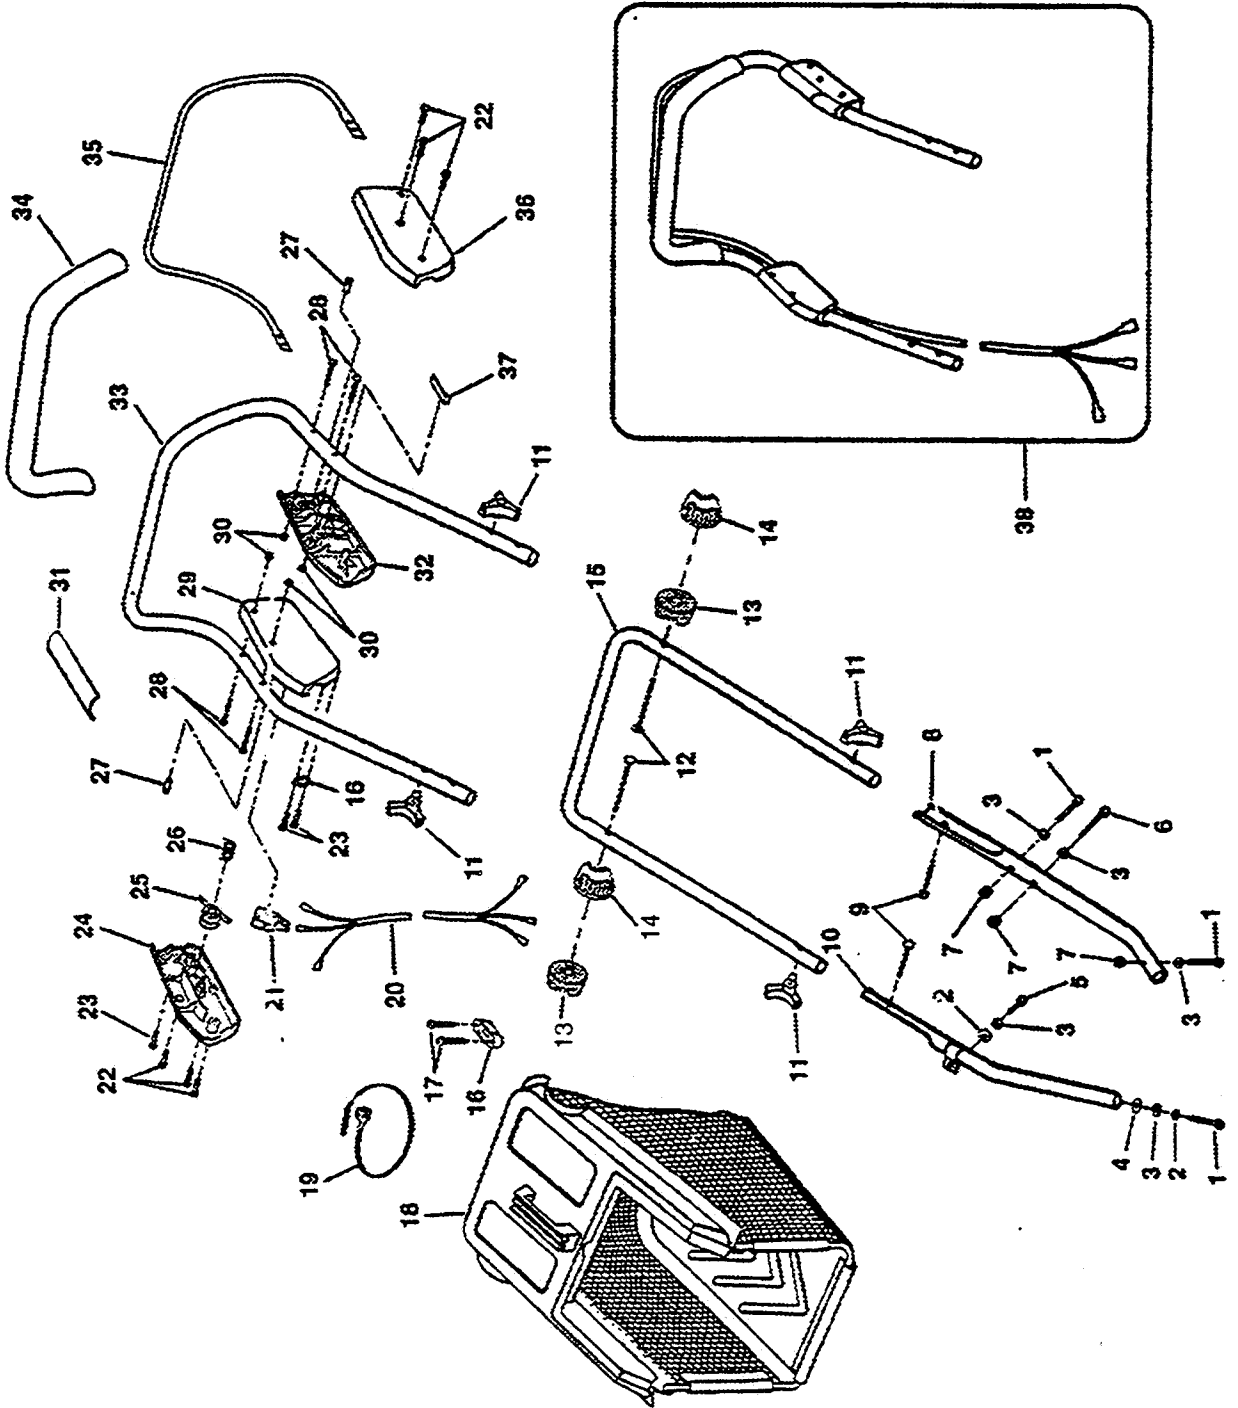

PARTS LIST- BRM2440 UPPER HANDLE ASSEMBLY

PARTS LIST- BRM2440 UPPER HANDLE ASSEMBLY

<u>Item</u>	<u>Part No.</u>	<u>Description</u>
1	180577	Bolt (#1/4-20 X 1-5/8" hex head)
2	181220	Washer
3	180642	Washer
4	181221	Washer
5	180641	Bolt (#1/4-20 X 5/8" hex head)
6	180576	Bolt (#1/4-20 X 2" hex head)
7	180582	Hex Nut (#1/4-20)
8	181222	Left Handle Mounting Tube
9	181223	Carriage Bolt (#5/16-18 X 2")
10	181224	Right Handle Mounting Tube
11	180638	Knob
12	181225	Carriage Bolt (#5/16-18 X 2-3/4")
13	181226	Handle Regulator (7/8")
14	181227	Handle Regulator (3/4")
15	181228	Lower Handle
16	180795	Cord Clamp
17	181173	Screw (#6-19 X 3/4" pan head)
18	181154R	Grass Bag Assembly
19	181229	Ty Wrap
20	181230	Wiring Harness
21	180797	Switch
22	180781	Screw (#6-19 X 5/8" pan head)
23	180645	Screw (#6-19 X 3/4" pan head)
24	180782	Right Housing Cover
25	180783	Actuator Button
26	180784	Spring
27	180785	Pin
28	180786	Screw (#8-32 X 1" pan head)
29	180787	Right Housing Support
30	180788	Hex Nut (#8-32)
31	181234	Switch Label
32	180794	Left Housing Support
33	181235	Upper Handle
34	180790	Foam Grip
35	180791	Actuator Bail
36	180792	Left Housing Cover
37	180793	Spring
38	181238	Upper Handle Assembly