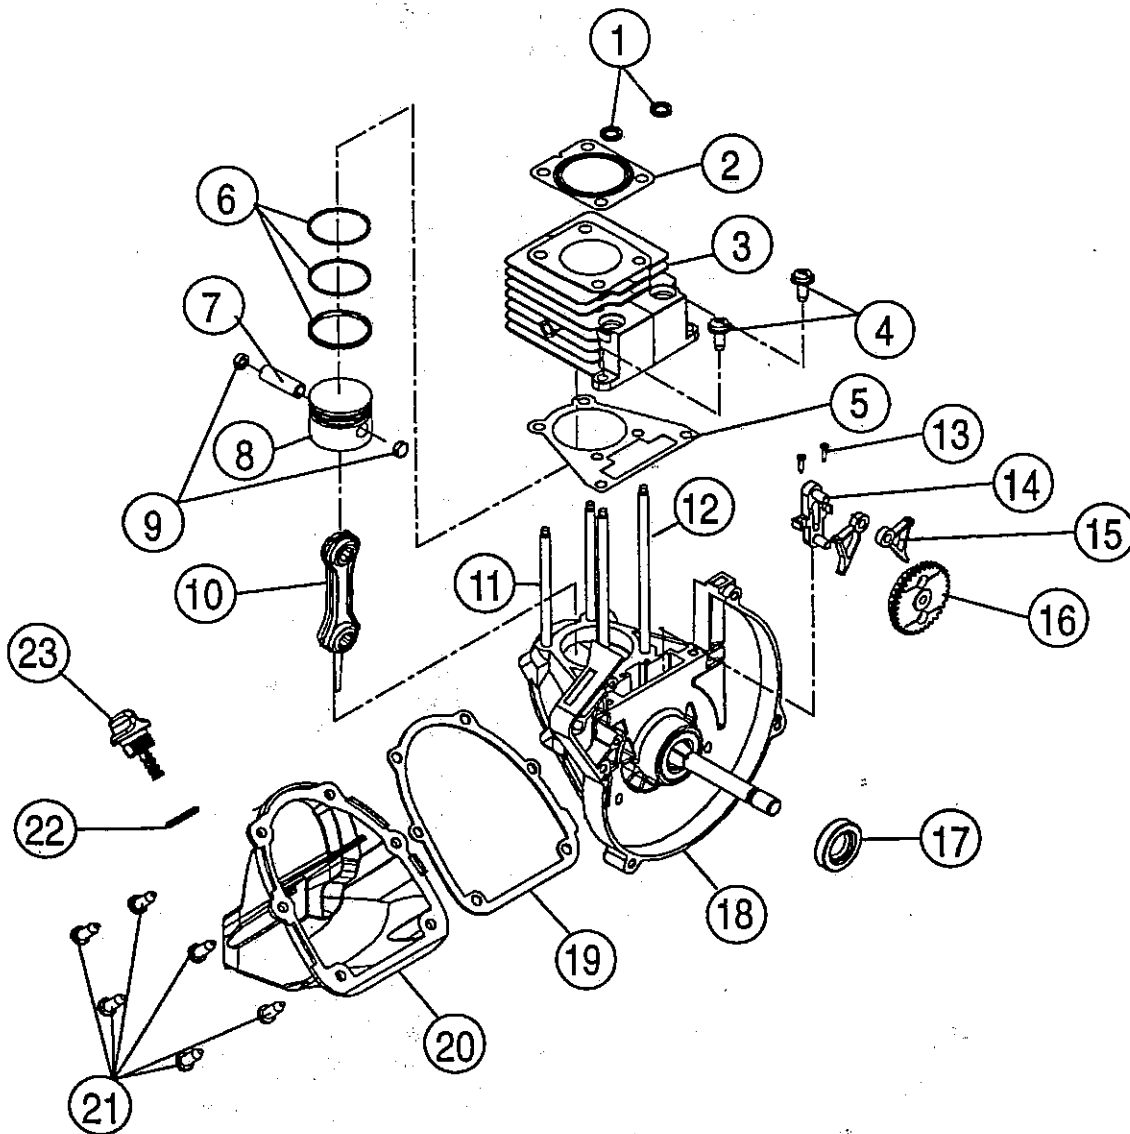

CYLINDER & CRANKCASE ASSEMBLY MODEL 966
 (Serial no. 403026296 and greater)

Item	Part No.	Description	Item	Part No.	Description
1	181000	O-Ring, Push Rod Tube	15	181014	Follower, Cam
2	181001	Gasket, Cylinder Head	16	181015	Cam Gear
3	181002	Cylinder	17	181016	Seal
4	181003	Screw, M5 X 18.7mm	18	181017	Crankcase W/Power Shaft (includes items 11, 12 & 17)
5	181004	Gasket, Cylinder	19	181018	Gasket, Oil Pan
6	181005	Piston Ring Set	20	181019	Pan, Oil
7	181006	Pin, Wrist	21	181020	Screw, M5 X 15.8mm (6 required)
8	181007	Piston	22	181021	O-Ring
9	181008	Button, Wrist Pin	23	181022	Plug, Oil Fill (includes item 22)
10	181009	Rod, Connecting	*	181023	Piston and Rod Assembly (items 6-10)
11	181010	Cylinder Stud (83.5mm)	*	181024	Engine Gasket Kit
12	181011	Cylinder Stud (115.5mm)			
13	181012	Screw, Cam Bracket			
14	181013	Bracket, Cam			
			*		not shown

CYLINDER HEAD ASSEMBLY - MODEL 960r

(Serial no. 403026296 and greater)

Item	Part No.	Description
1	181025	Screw, Valve Cover
2	181026	Hose, Breather
3	181027	Breather Assembly
4	181028	Cover, Valve
5	181029	Gasket, Valve Cover
6	181030	Nut, Rocker Adjusting
7	181031	Pivot, Rocker Arm
8	181032	Arm, Rocker
9	181033	Rod, Push
10	181034	Nut, Hex 5M
11	181035	Washer
12	181036	Guide, Push Rod
13	181037	Retainer, Valve Spring
14	181038	Spring, Valve
15	181039	Head, Cylinder
16	181040	Valve
17	180852	Spark Plug
*	181041	Cylinder Head Assembly (items 13-16)
*	181042	Short Block Assembly (all items from pages 2 & 3)

Item	Part No.	Description
12	181076	Retainer, Starter Pulley
13	181077	Screw, M4 X 12.7mm
14	181078	Retainer, Rope Guide
15	611061	Guide, Rope
16	181079	Handle, Starter
17	181080	Screw, Fuel Tank Bracket
18	181081	Bracket, Fuel Tank
19	181082	Tank, Fuel (includes items 20, 22 & 23)
20	181083	Cap, Fuel
21	181084	Pad, Fuel Tank
22	181085	Fuel Line Assembly W/Filter
23	181086	Line, Fuel Return