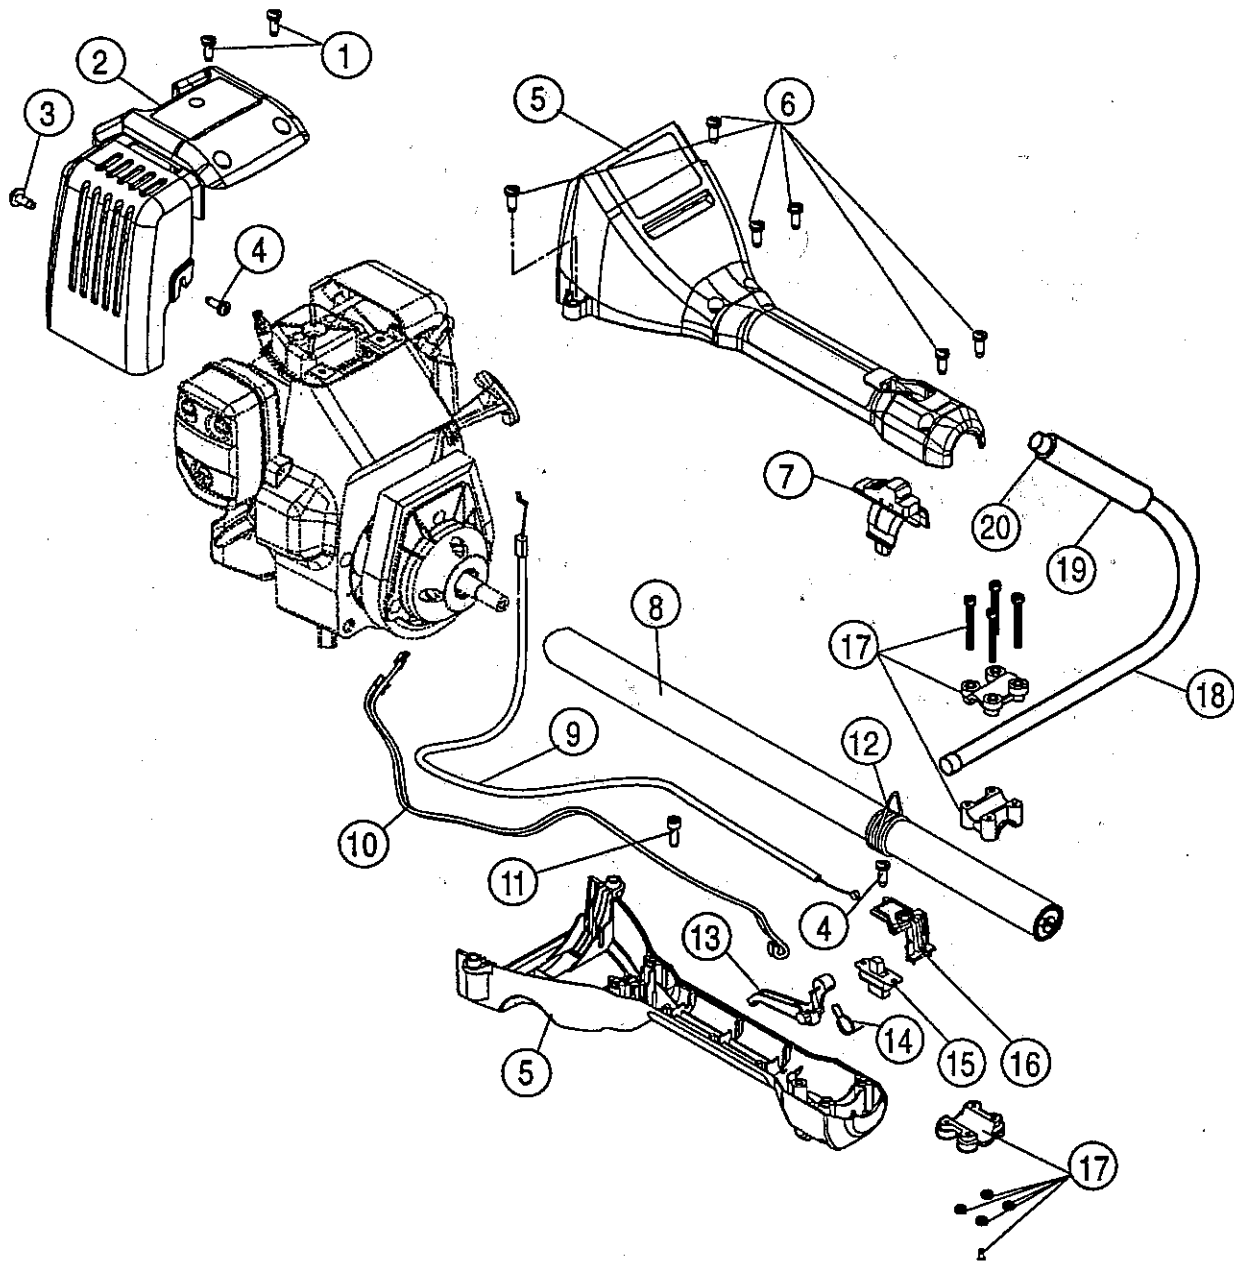

Item	Part No.	Description
1	181020	Screw, M5 X 15.8mm
2	181088	Cover, Engine
3	181089	Screw, M5 X 15.78mm SEMS
4	181104	Screw, Engine Cover
5	181090	Handle, Assembly
6	181070	Screw, M5 X 32mm
7	181091	Slide, Switch
8	181092	Housing, Upper Drive (970r and 990r only)
8	181105	Housing, Upper Drive (960r only)
9	181093	Cable, Throttle
10	181094	Lead, Wire 18" (2 required)

Item	Part No.	Description
11	181095	Screw, Anti-Rotation
12	610327	Clip, Shoulder Strap
13	181096	Trigger
14	610314	Spring
15	181097	Switch
16	181098	Retainer, Switch & Trigger
17	683295	Handle Bracket Assembly
18	181099	J-Handle Assembly (items 19 & 20)
19	612831	Grip
20	612021	Tube Closure
*	181103	Decal Kit

* not shown