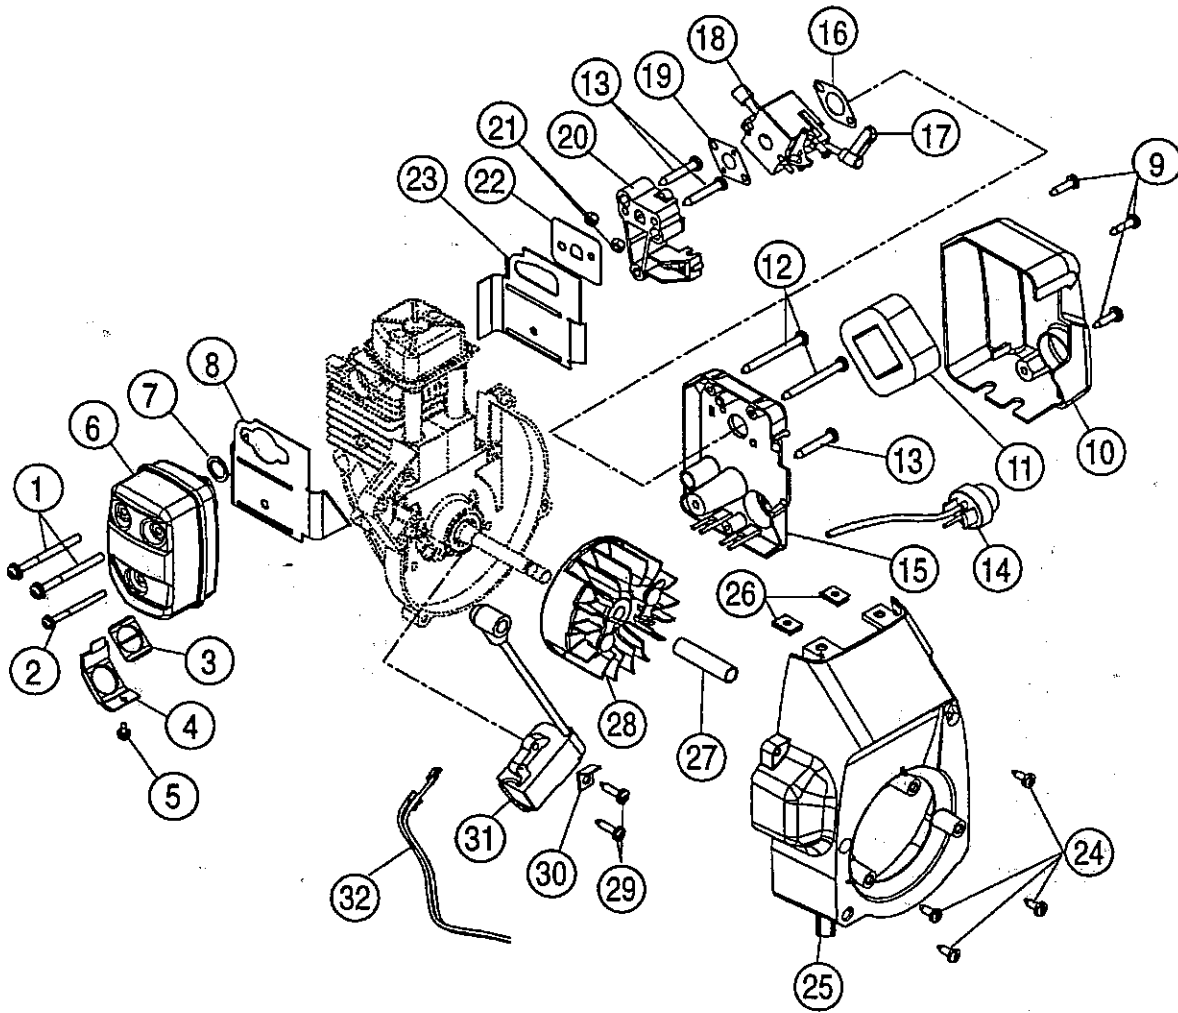

CARBURETOR & MUFFLER ASSEMBLIES MODEL 9601-4983

(Serial no. 403026296 and greater)

Item	Part No.	Description
1	181043	Screw, Muffler Mounting
2	181044	Screw, Muffler Mounting
3	180890	Screen, Spark Arrestor
4	181045	Cover, Screen
5	181046	Screw, Screen Cover
6	181047	Muffler (includes items 1-5 & 7)
7	181048	Gasket, Muffler
8	181049	Baffle, Muffler
9	181050	Screw, Air Filter Cover
10	181051	Cover, Air Filter
11	180350	Filter, Air
12	181052	Screw, Air Filter Base (52.5mm)
13	181053	Screw, M5 X 29mm
14	181054	Primer and Line Assembly
15	181055	Base, Air Filter
16	181056	Gasket
17	181057	Lever, Choke
18	181058	Carburetor W/Choke Lever
19	181059	Gasket

Item	Part No.	Description
20	181060	Insulator, Carb Mount
21	181034	Nut, Hex 5M
22	181061	Gasket, Intake
23	181062	Baffle, Intake
24	181003	Screw, M5 X 18.7mm
25	181063	Housing, Fan
26	181064	Nut, Tinnerman
27	181065	Spacer
28	153624	Flywheel
29	181066	Screw, Module
30	611063	Tab, Ground
31	181067	Module, Ignition
32	181094	Lead, Wire 18" (2 required)
*	610676	Key, Flywheel
*	180142	Flywheel Starter Pawl Repair Kit
*	181068	O.E.M. Carburetor Repair Kit
*	181069	Gasket-Diaphragm Repair Kit
*		not shown