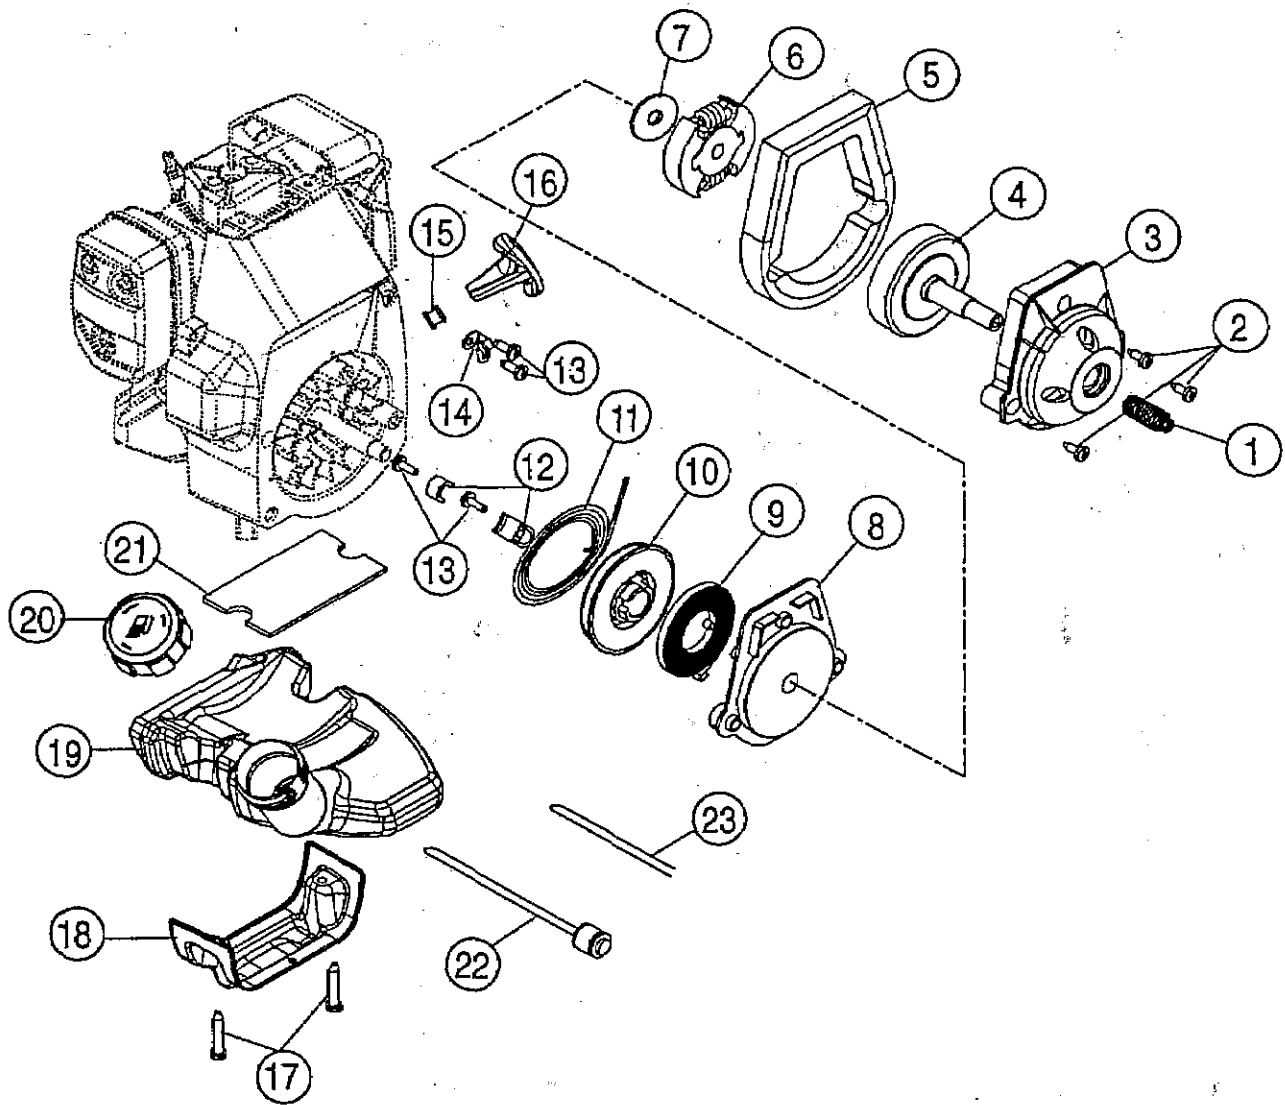

(Serial no. 403026296 and greater)

Item	Part No.	Description
1	612468	Spring, Compression (970r and 990r only)
2	181070	Screw, M5 X 32mm
3	181071	Housing, Clutch
4	180232	Drum, Clutch
*	181102	Clutch Housing Assembly W/Drum (items 3 & 4)
5	181072	Isolator
6	181073	Clutch
7	181074	Washer, Clutch
*	181087	Starter Module Assembly (items 8-13, 15 & 16)
8	181075	Housing, Starter
9	613102	Spring, Starter
10	180535	Pulley, Starter
11	613103	Rope, Starter

Item	Part No.	Description
12	181076	Retainer, Starter Pulley
13	181077	Screw, M4 X 12.7mm
14	181078	Retainer, Rope Guide
15	611061	Guide, Rope
16	181079	Handle, Starter
17	181080	Screw, Fuel Tank Bracket
18	181081	Bracket, Fuel Tank
19	181082	Tank, Fuel (includes items 20, 22 & 23)
20	181083	Cap, Fuel
21	181084	Pad, Fuel Tank
22	181085	Fuel Line Assembly W/Filter
23	181086	Line, Fuel Return

* not shown