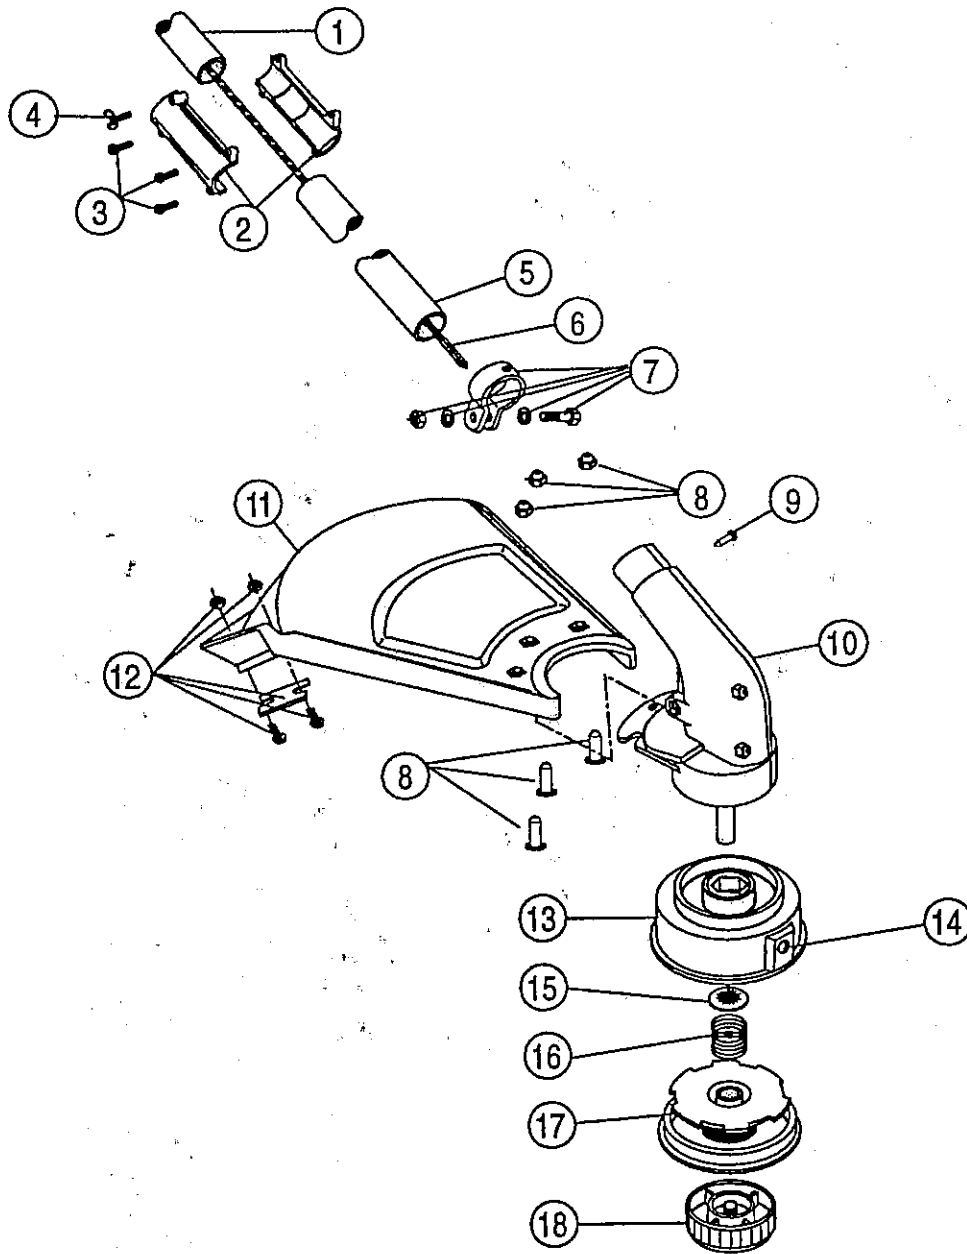

LOWER BOOM & CUTTING HEAD ASSEMBLY - MODEL 960r

(Serial no. 403026296 and greater)

Item	Part No.	Description
1	181105	Housing, Upper Drive
2	153671	Split Boom Coupling Set
3	683074	Screw, Coupling Set
4	147643	Screw, Wing (qty 1)
5	181106	Housing, Lower Drive
6	180406	Shaft, Flexible Drive
7	153597	Clamp Assembly
8	180547	Hardware, Guard Mounting
9	145569	Screw, Anti-Rotation
10	180549	Gearbox
11	180548	Guard, Cutting Head
12	180553	Blade Assembly
13	153619	Spool, Outer W/Eyelet

Item	Part No.	Description
14	145566	Eyelet
15	610660	Retainer
16	610317	Spring
17	153600	Reel, Inner
18	153066	Bump Head Knob Assembly

Optional Accessories

- 610375 Monoflail Cutting Line (50 ft)
- 153577 Spool and Line (30 ft) Assembly
- 682075 Shoulder Strap Assembly
- 181100 Oil SAE 30 100ml Bottle
- 181101 Spout, Oil Fill
- not shown