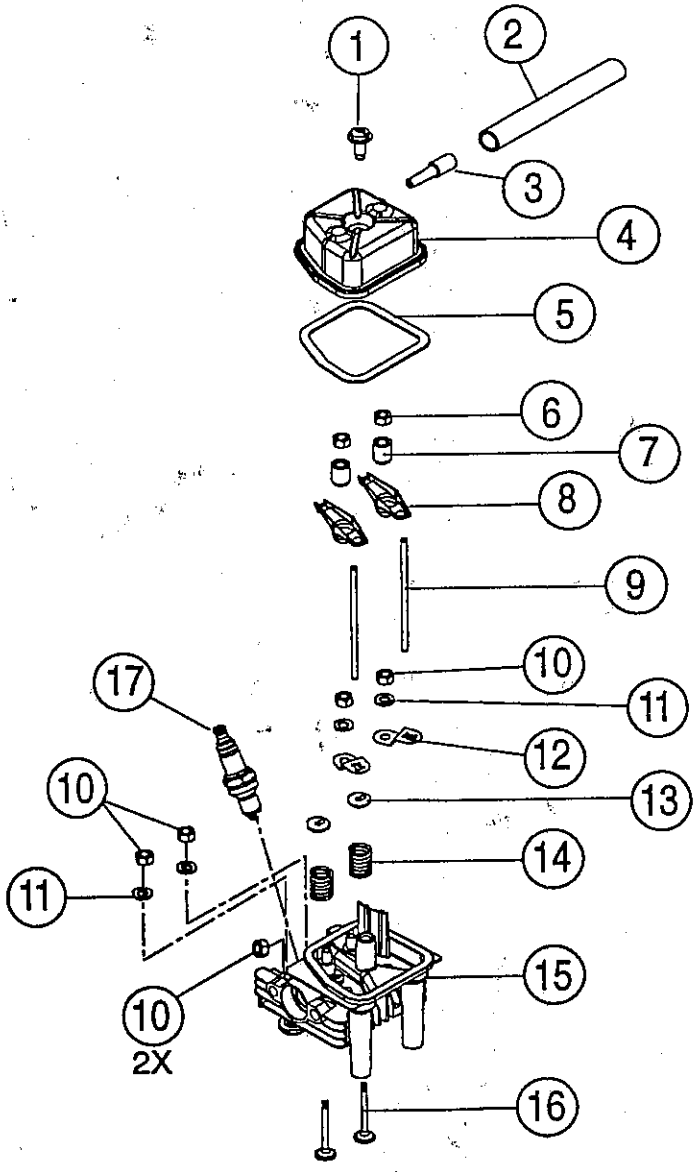

CYLINDER HEAD ASSEMBLY - MODEL 960r

(Serial no. 403026296 and greater)

Item	Part No.	Description
1	181025	Screw, Valve Cover
2	181026	Hose, Breather
3	181027	Breather Assembly
4	181028	Cover, Valve
5	181029	Gasket, Valve Cover
6	181030	Nut, Rocker Adjusting
7	181031	Pivot, Rocker Arm
8	181032	Arm, Rocker
9	181033	Rod, Push
10	181034	Nut, Hex 5M
11	181035	Washer
12	181036	Guide, Push Rod
13	181037	Retainer, Valve Spring
14	181038	Spring, Valve
15	181039	Head, Cylinder
16	181040	Valve
17	180852	Spark Plug
*	181041	Cylinder Head Assembly (items 13-16)
*	181042	Short Block Assembly (all items from pages 2 & 3)

* not shown