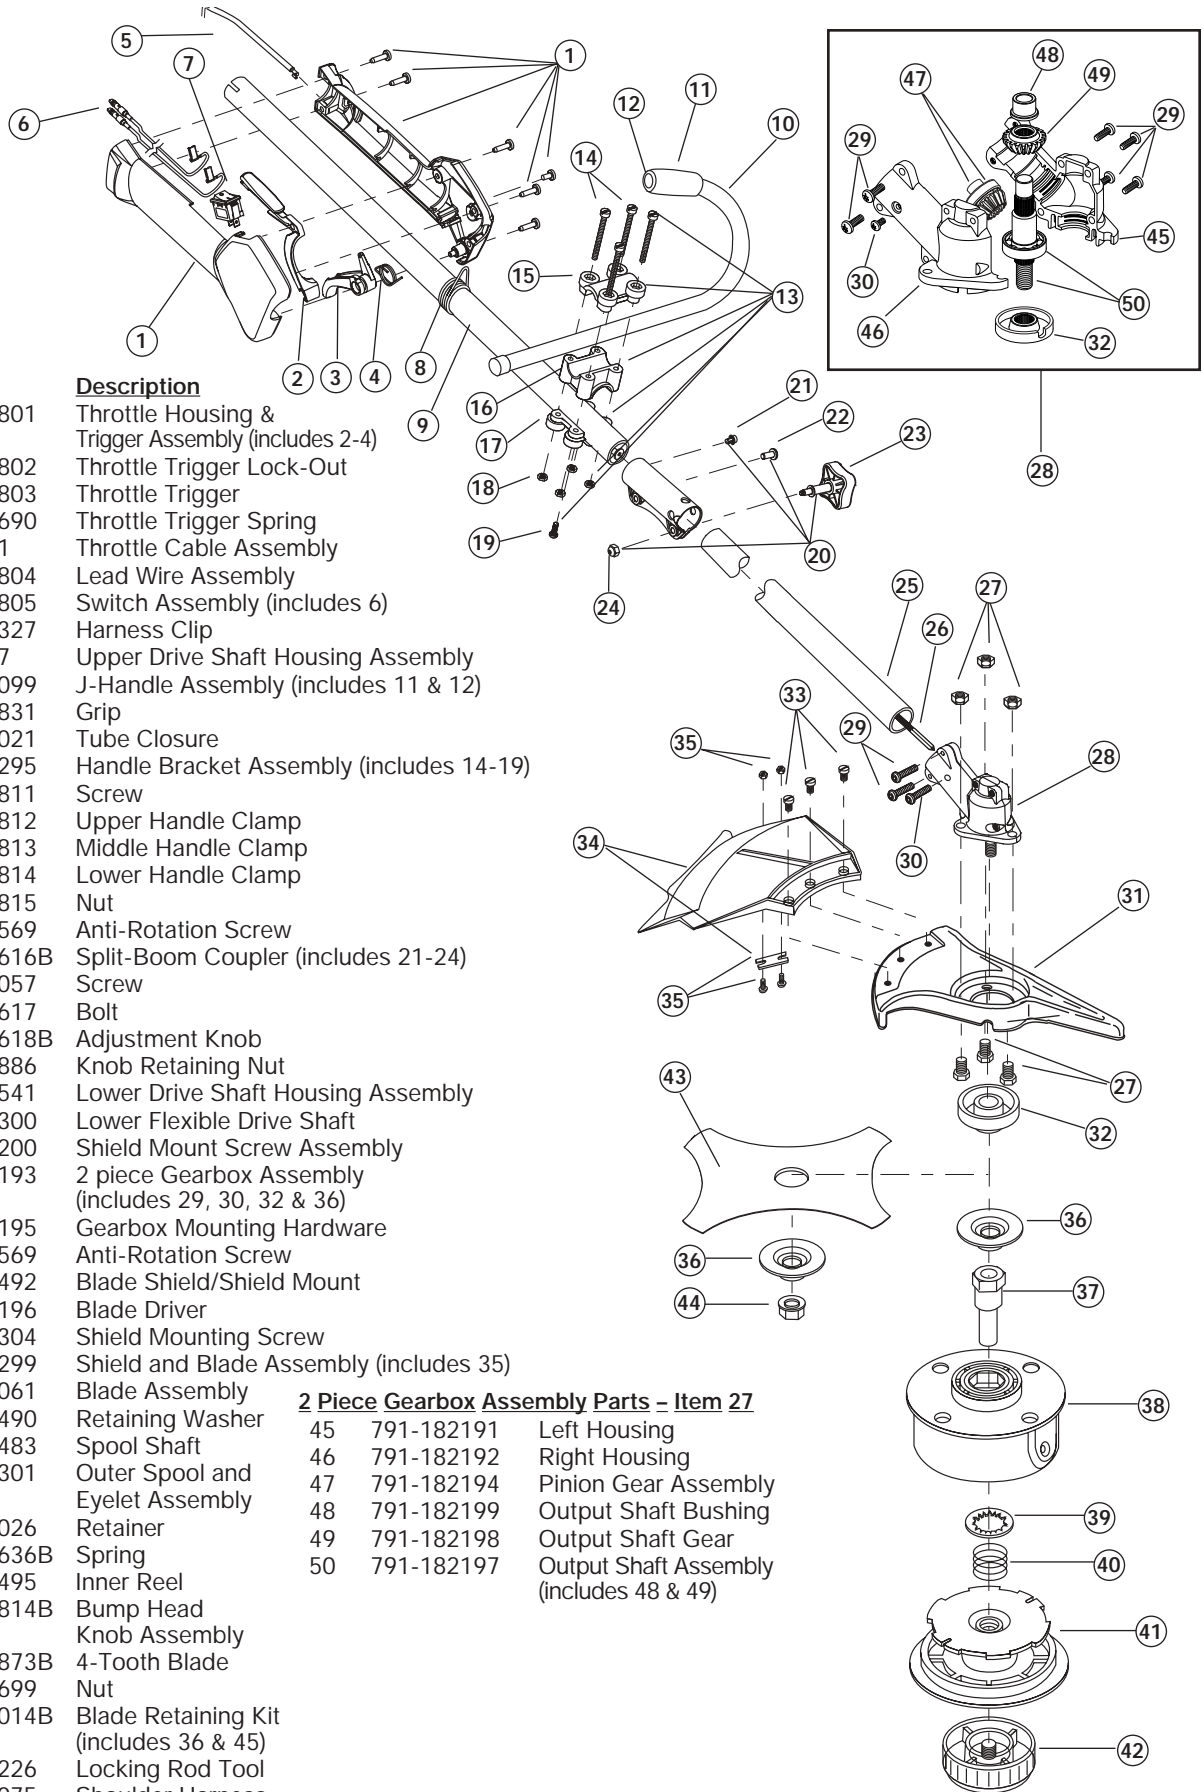

BOOM AND TRIMMER PARTS - MODEL 890r 4-CYCLE GAS TRIMMER

PPN-41BD890A034

Item	Part No.	Description
1	791-182801	Throttle Housing & Trigger Assembly (includes 2-4)
2	791-182802	Throttle Trigger Lock-Out
3	791-182803	Throttle Trigger
4	791-182690	Throttle Trigger Spring
5	753-1231	Throttle Cable Assembly
6	791-182804	Lead Wire Assembly
7	791-182805	Switch Assembly (includes 6)
8	791-610327	Harness Clip
9	753-1247	Upper Drive Shaft Housing Assembly
10	791-181099	J-Handle Assembly (includes 11 & 12)
11	791-612831	Grip
12	791-612021	Tube Closure
13	791-683295	Handle Bracket Assembly (includes 14-19)
14	791-181811	Screw
15	791-181812	Upper Handle Clamp
16	791-181813	Middle Handle Clamp
17	791-181814	Lower Handle Clamp
18	791-181815	Nut
19	791-145569	Anti-Rotation Screw
20	791-181616B	Split-Boom Coupler (includes 21-24)
21	791-182057	Screw
22	791-181617	Bolt
23	791-181618B	Adjustment Knob
24	791-181886	Knob Retaining Nut
25	791-182541	Lower Drive Shaft Housing Assembly
26	791-613300	Lower Flexible Drive Shaft
27	791-182200	Shield Mount Screw Assembly
28	791-182193	2 piece Gearbox Assembly (includes 29, 30, 32 & 36)
29	791-182195	Gearbox Mounting Hardware
30	791-145569	Anti-Rotation Screw
31	791-147492	Blade Shield/Shield Mount
32	791-182196	Blade Driver
33	791-683304	Shield Mounting Screw
34	791-683299	Shield and Blade Assembly (includes 35)
35	791-682061	Blade Assembly
36	791-147490	Retaining Washer
37	791-612483	Spool Shaft
38	791-683301	Outer Spool and Eyelet Assembly
39	791-612026	Retainer
40	791-610636B	Spring
41	791-147495	Inner Reel
42	791-180814B	Bump Head Knob Assembly
43	791-145873B	4-Tooth Blade
44	791-181699	Nut
*	791-180014B	Blade Retaining Kit (includes 36 & 45)
*	791-613226	Locking Rod Tool
*	791-682075	Shoulder Harness

2 Piece Gearbox Assembly Parts - Item 27

45	791-182191	Left Housing
46	791-182192	Right Housing
47	791-182194	Pinion Gear Assembly
48	791-182199	Output Shaft Bushing
49	791-182198	Output Shaft Gear
50	791-182197	Output Shaft Assembly (includes 48 & 49)