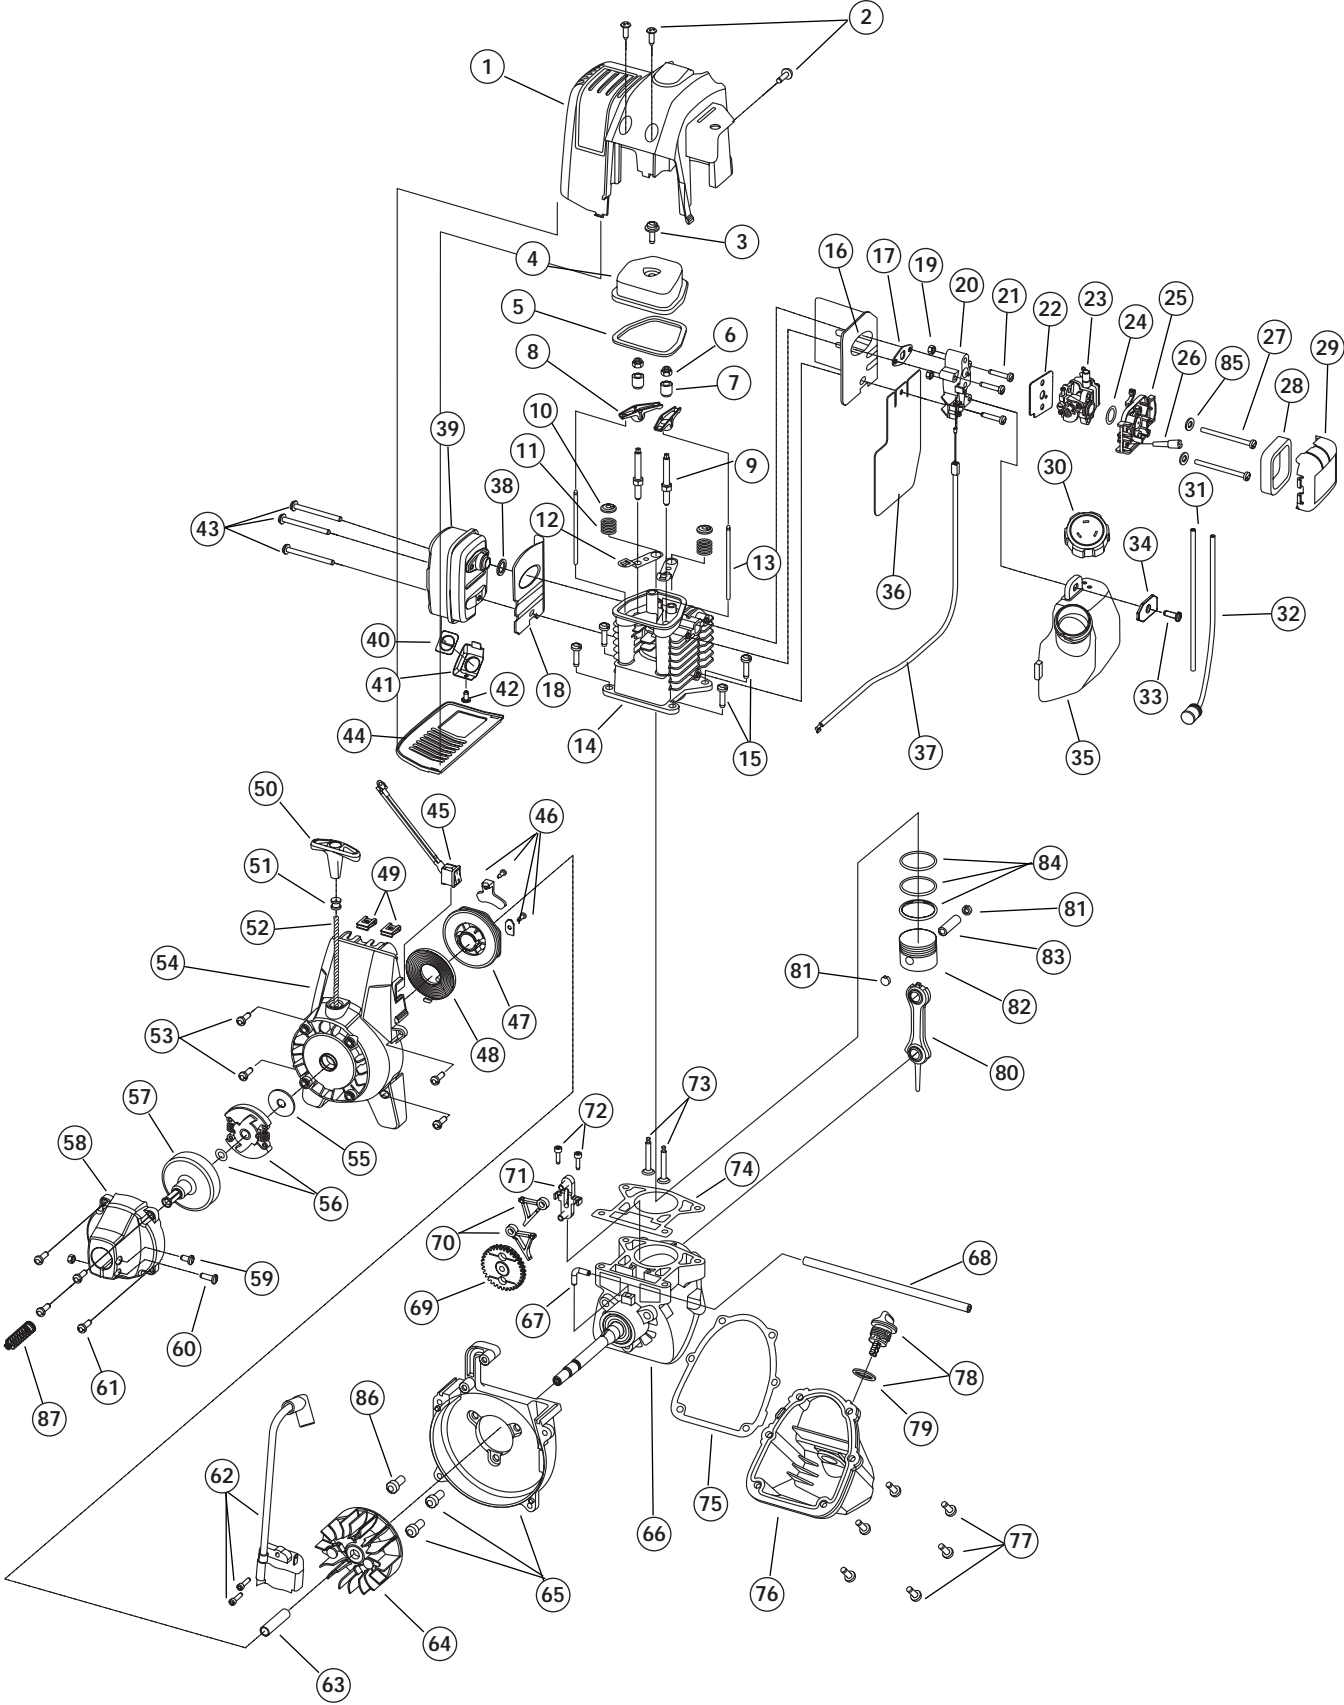

ENGINE PARTS - MODEL 890r
4-CYCLE GAS TRIMMER

PPN-41BD890A034

Part Numbers On Following Page

ENGINE PARTS - MODEL 890r

4-CYCLE GAS TRIMMER

PPN-41BD890A034

| <u>Item</u> | <u>Part No.</u> | <u>Description</u> | <u>Item</u> | <u>Part No.</u> | <u>Description</u> |
|-------------|-----------------|---|-------------|-----------------|--|
| 1 | 791-182338 | Engine Cover | 46 | 791-182363 | Pal Nut Retaining Ring |
| 2 | 791-182339 | Engine Cover Screws | 47 | 753-1199 | Recoil Pulley |
| 3 | 791-181025 | Valve Cover Screw | 48 | 791-613102 | Recoil Spring |
| 4 | 791-182098 | Valve Cover | 49 | 791-182366 | Nut Clip |
| 5 | 791-182099 | Valve Cover Gasket | 50 | 791-181079 | Pull Handle |
| 6 | 791-182340 | Rocker Adjustment Nut | 51 | 791-611061 | Rope Guide |
| 7 | 791-182101 | Rocker Arm Pivot | 52 | 791-613103 | Rope |
| 8 | 791-182100 | Rocker Arm | 53 | 791-181020 | Starter Housing Screw |
| 9 | 791-182341 | Rocker Arm Stud | 54 | 791-182367 | Starter Housing Assembly (includes 46-53) |
| 10 | 791-182103 | Valve Spring Retainer | 55 | 791-182368 | Clutch Washer |
| 11 | 791-181038 | Valve Spring | 56 | 753-1238 | Clutch with Spacer |
| 12 | 791-182102 | Push Rod Guide | 57 | 791-153592 | Clutch Drum |
| 13 | 791-181033 | Push Rod | 58 | 791-182364 | Clutch Cover |
| 14 | 791-182653 | Cylinder Head Assembly | 59 | 791-145569 | Anti-Rotation Screw |
| 15 | 791-182344 | Cylinder Screw | 60 | 753-1240 | Screw |
| 16 | 791-182345 | Intake Baffle | 61 | 791-181345 | Clutch Cover Screw |
| 17 | 791-182749 | Carburetor Mount Gasket | 62 | 791-182725 | Ignition Module with Screws |
| 18 | 791-182358 | Muffler Baffle | 63 | 791-181065 | Spacer |
| 19 | 791-181034 | Nut | 64 | 791-182736 | Flywheel |
| 20 | 791-182347 | Carburetor Mount (includes 19) | 65 | 791-182743 | Shroud Assembly with Screws (includes 86) |
| 21 | 791-182348 | Carburetor Mount Screw | 66 | 791-182376 | Crankcase Assembly(includes 67) |
| 22 | 791-182732 | Carburetor Gasket | 67 | 791-182375 | 90° Elbow |
| 23 | 753-1225 | Carburetor with Primer | 68 | 791-182379 | Breather Hose |
| 24 | 791-181751 | O-Ring, Carburetor | 69 | 791-181015 | Cam Gear |
| 25 | 791-182350 | Air Filter/Choke Cover Assembly (includes 28 & 29) | 70 | 753-1242 | Cam Follower |
| 26 | 791-182097 | Breather Tube | 71 | 791-181013 | Cam Bracket |
| 27 | 791-181750 | Air Filter Mounting Screw | 72 | 791-181012 | Cam Bracket Screw |
| 28 | 791-181757 | Air Filter | 73 | 791-181040 | Valves, Intake and Exhaust |
| 29 | 791-182351 | Air Filter Cover | 74 | 791-182374 | Cylinder Gasket |
| 30 | 791-182271 | Fuel Cap | 75 | 791-181018 | Oil Pan Gasket |
| 31 | 791-182352 | Fuel Return Line | 76 | 791-182377 | Oil Pan (includes 75 & 77) |
| 32 | 791-182353 | Fuel Pick-Up Line with Filter | 77 | 791-181020 | Oil Pan Screw |
| 33 | 791-181080 | Screw | 78 | 791-182378 | Dipstick Assembly (includes 79) |
| 34 | 791-182354 | Washer | 79 | 791-182290 | O-Ring |
| 35 | 791-182355 | Fuel Tank Assembly (includes 30-32) | 80 | 791-181009 | Connecting Rod |
| 36 | 791-182356 | Fuel Tank Shield | 81 | 791-181008 | Wrist Pin Button |
| 37 | 791-182357 | Throttle Cable | 82 | 753-1243 | Piston |
| 38 | 791-181048 | Muffler Gasket | 83 | 791-181006 | Wrist Pin |
| 39 | 791-182359 | Muffler (includes 38, 40, & 42-44) | 84 | 791-181005 | Piston Ring Set |
| 40 | 791-180890 | Spark Arrestor Screen | 85 | 791-182409 | Washer |
| 41 | 791-181045 | Screen Cover | 86 | 791-181861 | Screw |
| 42 | 791-181046 | Screw | 87 | 791-612468 | Compression Spring |
| 43 | 791-182361 | Muffler Mounting Screw | 88 | 791-182537 | Grommet |
| 44 | 791-182362 | Muffler Cover | * | 791-180852B | Spark Plug |
| 45 | 753-1241 | Nut | * | 753-04087 | Short Block Assembly (includes 3-15, & 65-84) |
| | | | * | 791-180142 | Starter Pawl Repair Kit |
| | | | * | 791-182745 | Cylinder Assembly (includes 9-12, 14, & 73) |
| | | | * | | Parts not shown |