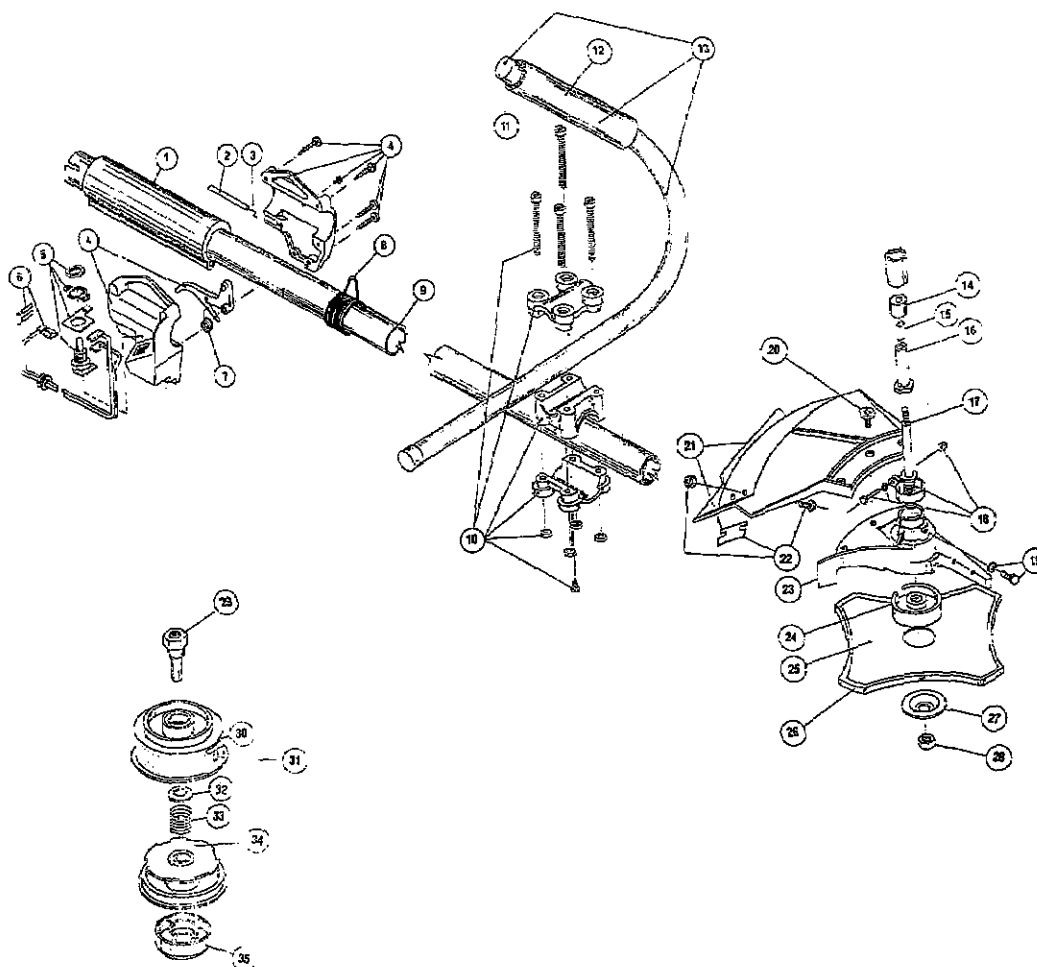

The above part numbers are for serial numbers 102084332 and greater.

BOOM & TRIMMER PARTS - RYOBI 840r

<u>Item</u>	<u>Part No.</u>	<u>Description</u>	<u>Item</u>	<u>Part No.</u>	<u>Description</u>
1	147590	Main Handle Grip	24	147006	Blade Driver
2	180250	Throttle Cable Housing	25	145873	Blade
3	682062	Throttle Cable	26	147670	Blade Tooth Cover
4	180251	Throttle Trigger Assembly	27	147007	Lower Blade Holder
5	180252	Switch Assembly	28	145896	Blade Retaining Nut
6	180253	Wire Lead Assembly	29	145896	Spool Shaft
7	610314	Throttle Trigger Spring	30	180272	Outer Spool and Eyelet Assembly
8	610327	Shoulder Strap Clamp	31	145566	Eyelet
9	147595	Drive Shaft Housing Assembly	32	612026	Retainer (10 pack)
10	683295	Handle Bracket Assembly	33	610317	Spring
11	612021	Tube Closure	34	153600	Inner Reel
12	612831	Grip	35	153066	Bump Head Knob Assembly
13	683870	J-Handle Assembly (includes items 11 and 12)	*	153528	Spool and 30 ft. Line (dual)
14	145890	Retainer Sleeve	*	610375	Monofilament Cutting Line, 50 ft.
15	682064	Flexible Drive Shaft	*	682075	Shoulder Strap Assembly
16	610303	Square Drive	*	147541	IDC 2-Cycle Oil (4 oz. can)
17	145893	Drive Shaft	*	147299	Locking Rod Tool
18	153597	Clamp Assembly	*	145905	Wrench
19	683298	Mounting Bolt Assembly	*	180015	Blade Retaining Kit (items 27 and 28)
20	683304	Guard Mounting Screws			
21	683299	Guard and Blade Assembly	*	not shown	
22	682061	Blade Assembly			
23	153598	Bearing Housing Assembly			