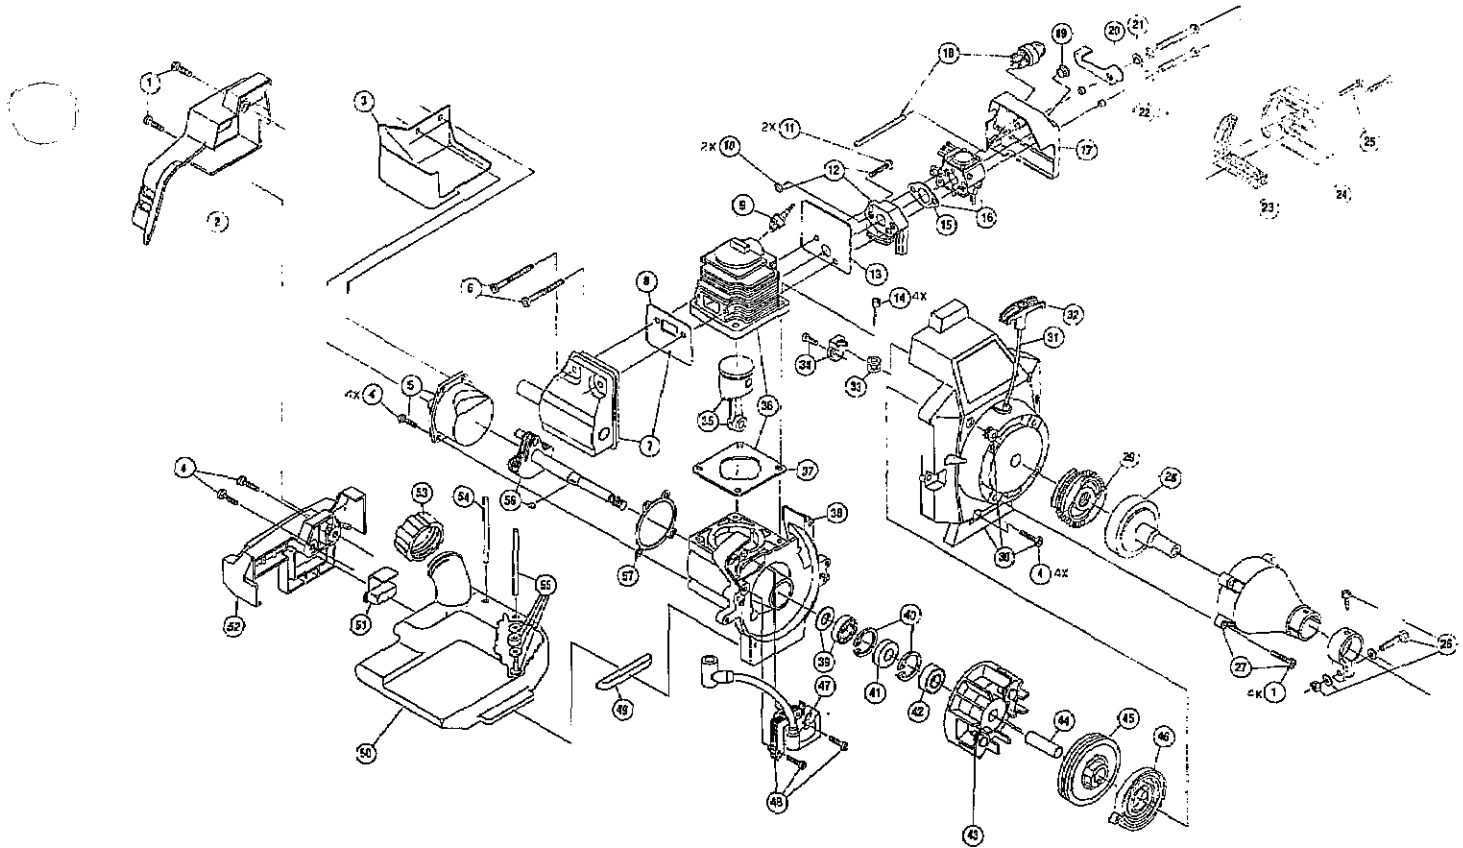

ENGINE PARTS - RYOBI 840r

<u>Item</u>	<u>Part No.</u>	<u>Description</u>	<u>item</u>	<u>Part No.</u>	<u>Description</u>
1	145888	Screw	38	180237	Crankcase
2	180210	Rear Cover	39	682041	Inner Bearing Assembly
3	180211	Heat Shield	40	682040	Snap Ring Assembly
4	180212	Mounting Screw Set	41	610309	Seal
5	180213	Crankcase Cap (includes item 4)	42	610308	Outer Bearing
6	180214	Muffler Mounting Screws	43	153624	Flywheel Assembly
7	180215	Muffler Assembly (includes item 6)	44	145918	Spacer
8	180216	Muffler-Cylinder Gasket	45	683856	Recoil Pulley
9	610311	Spark Plug	46	613102	Recoil Spring
10	180217	Spacer Nut Set	47	611063	Ground Tab
11	180218	Spacer Screw Set	48	180238	Module Assembly
12	180219	Carburetor Spacer Assembly	49	180239	Front Fuel Tank Pad
13	180220	Spacer/Cylinder Gasket (10 pack)	50	180240	Fuel Tank Assembly (includes items 53-55)
14	180221	Screw	51	180241	Rear Fuel Tank Pad
15	612113	Carburetor Gasket (10 pack)	52	180242	Fuel Tank Bracket
16	180222	Carburetor Assembly	53	180000	Fuel Tank Cap
17	180223	Air Cleaner Base Assembly	54	180243	Fuel Return Line
18	683974	Primer Bulb and Hose	55	180244	Fuel Line Assembly
19	180224	Switch Plug	56	180245	Power Shaft Assembly
20	180225	Choke Lever	57	180246	Crankcase Cap Gasket
21	180226	Wavey Washer	*	180247	Engine Gasket Kit
22	180227	Carburetor Mounting Screw Assembly	*	153308	O.E.M. Carburetor Repair Kit (Walbro)
23	180228	Foam Air Filter Element	*	147170	O.E.M. Carburetor Repair Kit (Tillotson)
24	180229	Air Cleaner Cover	*	153309	Gasket-Diaphragm Repair Kit (Walbro)
25	180230	Mounting Screw Set	*	147171	Gasket-Diaphragm Repair Kit (Tillotson)
26	153597	Clamp Assembly	*	180013	Piston Ring
27	180231	Clutch Housing Assembly	*	180248	Short Block Assembly (items 5, 9, 14, 35-42, 56, 57)
28	180232	Clutch Drum Assembly	*	180249	Crankcase Service Assembly (items 5, 38-42, 56, 57)
29	153591	Clutch Rotor Assembly	*	610676	Flywheel Key (10 pack)
30	180233	Starter Housing Assembly			
31	613103	Starter Rope			
32	610300	Pull Handle			
33	611061	Rope Guide			
34	154644	Pulley Retainer Assembly	*	not shown	
35	180234	Piston and Rod Assembly			
36	180235	Cylinder Assembly			
37	180236	Cylinder Gasket			

The above part numbers are for serial numbers 102084332 and greater.