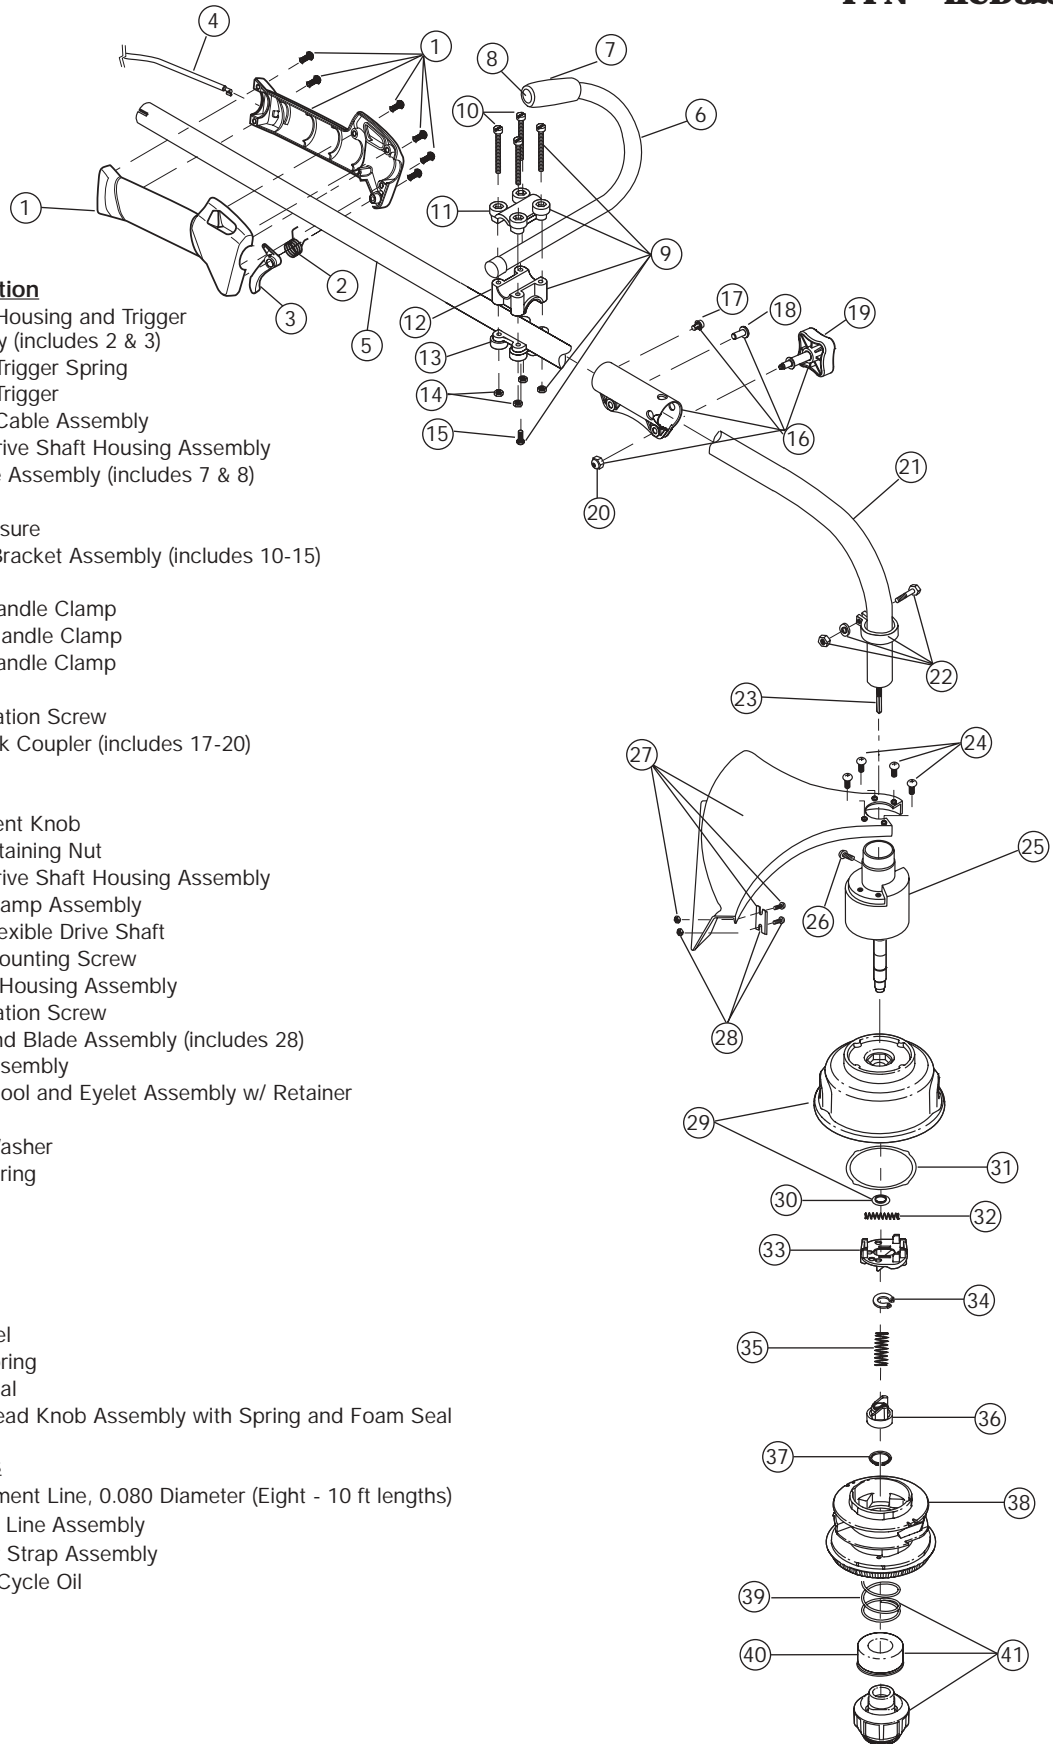

BOOM AND TRIMMER PARTS - MODEL 825ra

4-CYCLE GAS TRIMMER

PPN - 41CD825C038

Item	Part No.	Description
1	791-182808	Throttle Housing and Trigger Assembly (includes 2 & 3)
2	791-610314	Throttle Trigger Spring
3	791-182385	Throttle Trigger
4	753-1231	Throttle Cable Assembly
5	753-1247	Upper Drive Shaft Housing Assembly
6	791-180687	J-Handle Assembly (includes 7 & 8)
7	791-612831	Grip
8	791-612021	Tube Closure
9	791-683295	Handle Bracket Assembly (includes 10-15)
10	791-181811	Screw
11	791-181812	Upper Handle Clamp
12	791-181813	Middle Handle Clamp
13	791-181814	Lower Handle Clamp
14	791-181815	Nut
15	791-145569	Anti-Rotation Screw
16	791-181616B	Click-Link Coupler (includes 17-20)
17	791-182057	Screw
18	791-181617	Bolt
19	791-181618	Adjustment Knob
20	791-181886	Knob Retaining Nut
21	791-182387	Lower Drive Shaft Housing Assembly
22	791-153597	Lower Clamp Assembly
23	791-181852	Lower Flexible Drive Shaft
24	791-180531	Shield Mounting Screw
25	791-181857	Bushing Housing Assembly
26	791-145569	Anti-Rotation Screw
27	791-683274	Shield and Blade Assembly (includes 28)
28	791-682061	Blade Assembly
29	791-181457	Outer Spool and Eyelet Assembly w/ Retainer
30	791-181458	Retainer
31	791-181561	Thrust Washer
32	791-181459	Small Spring
33	791-181461	Slider
34	791-181532	E-Clip
35	791-181531	Spring
36	791-181462	Plunger
37	791-181463	C-Clip
38	791-181464	Inner Reel
39	791-181465B	Large Spring
40	791-181467	Foam Seal
41	791-181468	Bump Head Knob Assembly with Spring and Foam Seal

Optional Accessories

- 791-181472 Replacement Line, 0.080 Diameter (Eight - 10 ft lengths)
- 791-181460B Reel and Line Assembly
- 791-682075B Shoulder Strap Assembly
- 791-181786 Ryobi 4-Cycle Oil

* Items Not Shown