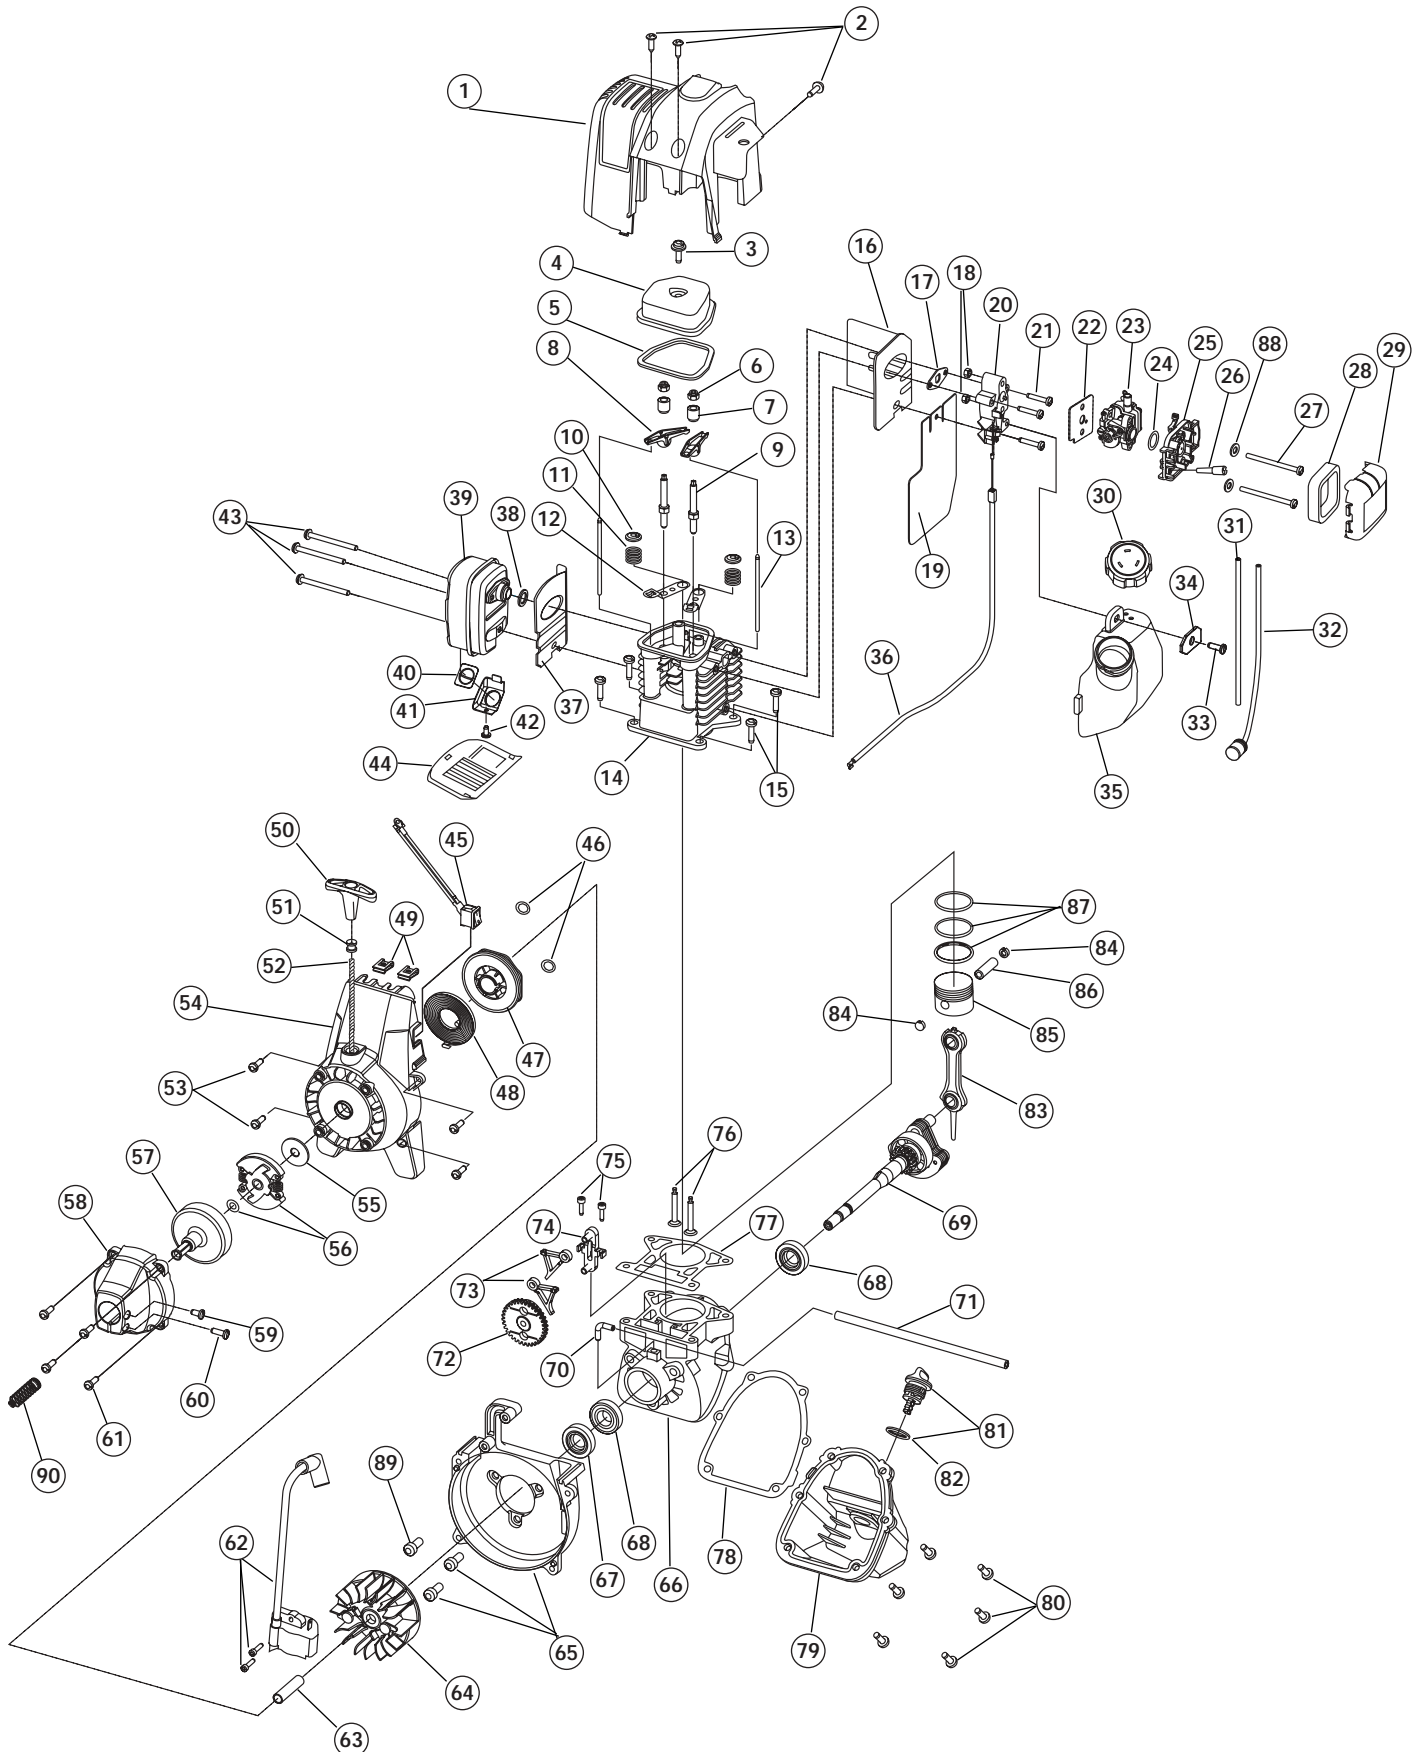

# ENGINE PARTS - MODEL 825ra

## 4-CYCLE GAS TRIMMER

PPN - 41CD825C038

## 4-CYCLE GAS TRIMMER