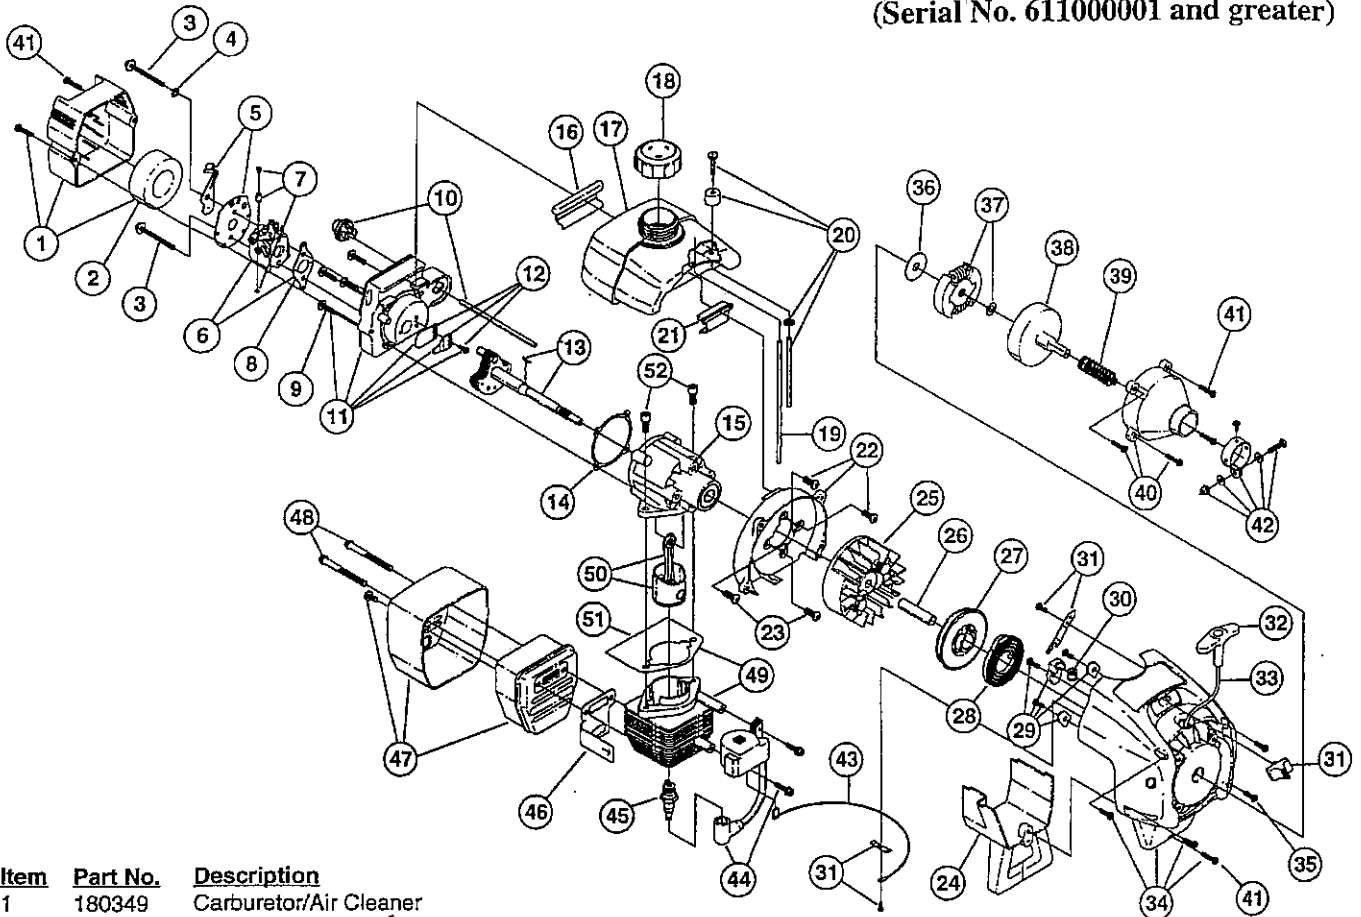

Item	Part No.	Description
1	180349	Carburetor/Air Cleaner Cover Assembly (includes 2)
2	180350	Air Cleaner Filter
3	180351	Carburetor Mounting Screw Assembly
4	180352	Wavey Washer
5	180353	Choke Lever and Plate
6	181675	Carburetor Assembly W/Limiter Caps (includes 20)
7	682048	Throttle Adjustment Assembly (Walbro)
7	180092	Throttle Adjustment Assembly (Zama)
8	610675	Carburetor Gasket
9	181860	Carb Mount Screw
10	181558	Primer and Hose Assembly
11	180354	Carb Mount Assembly
12	684451	Reed Assembly
13	181498	Power Shaft Assembly
14	612115	Carburetor Mount Gasket
15	180026	Crank Case Service Assembly (includes 13)
16	612134	Rear Mounting Pad
17	181438	Fuel Tank Assembly (includes 18-20)
18	181559	Fuel Cap Assembly
19	181168	Fuel Return Line
20	682039	Fuel Line Assembly
21	145308	Front Mounting Pad
22	153520	Shroud Assembly
23	181861	Shroud Screw
24	153403	Shroud Extension and Stand
25	180929	Flywheel Assembly
26	181065	Spacer
27	181597	Recoil Pulley Assembly
28	613102	Recoil Spring
29	181441	Pulley Retainer Assembly
30	611061	Rope Guide
31	181442	Switch Assembly (includes 43)
32	181079	Pull Handle
33	613103	Rope
34	181443	Starter Housing Assembly (includes 27-34 & 43)

Item	Part No.	Description
35	181862	Housing Screw
36	181074	Clutch Washer
37	181445	Clutch Rotor Assembly
38	153592	Clutch Drum Assembly - Spring
39	612468	Clutch Cover Assembly
40	180098	Clutch Cover Assembly
41	181345	Cover Screw
42	153597	Upper Clamp Assembly - Wire Lead
43	180036	Wire Lead
44	683390	Module Assembly
45	610311	Spark Plug
46	180980	Exhaust Gasket
47	180119	Muffler Assembly (includes 46 & 48)
48	147575	Muffler Mounting Bolt Assembly
49	181622	Cylinder Assembly (includes 52)
50	684449	Piston and Rod Assembly
51	610674	Cylinder Gasket
52	181870	Cylinder Bolt
*	180011	Engine Gasket Kit
*	180602	O.E.M. Carburetor Repair Kit (Walbro)
*	180090	O.E.M. Carburetor Repair Kit (Zama)
*	181069	Gasket Diaphragm Repair Kit (Walbro)
*	180091	Gasket Diaphragm Repair Kit (Zama)
*	180530	Piston Ring
*	181623	Short Block Assembly (includes 13, 15, 45, 49-52)
*	610676	Flywheel Key
*	181501	Starter Housing Screw Set
*	180986	Carburetor Limiter Cap Set (Walbro)
*	181562	Carburetor Limiter Cap Set (Zama)
*	610309	Crankcase Seal
*	181599	Clutch Springs (Qty. 2)