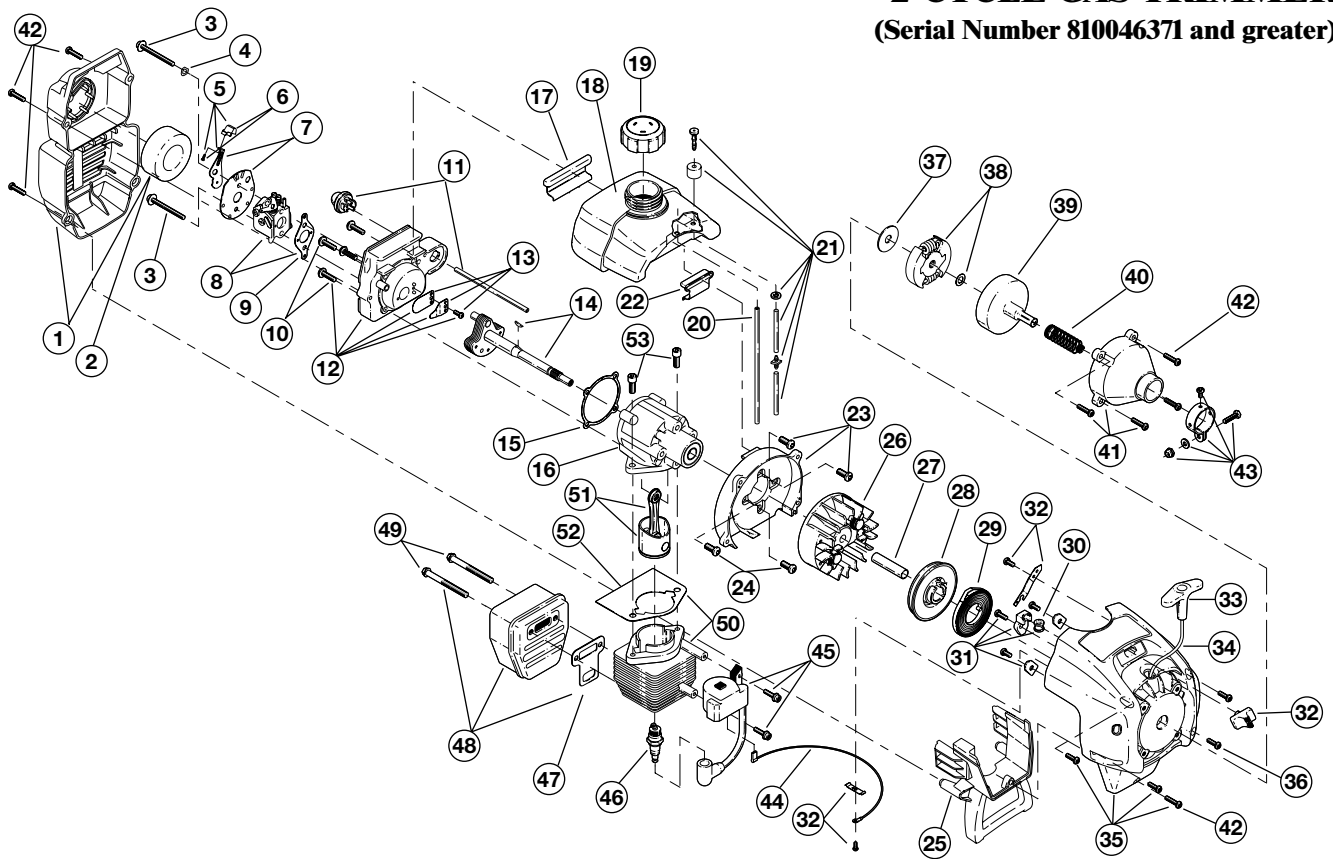

ENGINE PARTS - MODEL 790r
2-CYCLE GAS TRIMMER
(Serial Number 810046371 and greater)

Item	Part No.	Description	Item	Part No.	Description
1	182059	Air Cleaner/Muffler Cover Assembly (includes 2 & 42)	34	613103	Rope
2	180350	Air Cleaner Filter	35	181443	Starter Housing Assembly (includes 28-34, 42 & 44)
3	180351	Carburetor Mounting Screw Assembly	36	181862	Housing Screw
4	180352	Wavey Washer	37	181074	Clutch Washer
5	182061	Choke Lever Assembly (includes 6)	38	181445	Clutch Rotor Assembly
6	182070	Choke Knob and Screw	39	153592	Clutch Drum Assembly
7	182060	Choke Lever and Plate (includes 5)	40	612468	Spring
8	182062	Carburetor Assembly W/Limiter Caps (includes 9 & 21)	41	180098	Clutch Cover Assembly
9	610675	Carburetor Gasket	42	181345	Cover Screw
10	181860	Carb Mount Screw	43	153597	Upper Clamp Assembly
11	181558	Primer and Hose Assembly	44	180036	Wire Lead
12	182063	Carb Mount Assembly (includes 10)	45	181937	Module Assembly
13	684451	Reed Assembly	46	610311	Spark Plug
14	181498	Power Shaft Assembly	47	182065	Exhaust Gasket
15	612115	Carburetor Mount Gasket	48	182066	Muffler Assembly (includes 47 & 49)
16	180026	Crank Case Service Assembly (includes 10, 14 & 24)	49	147575	Muffler Mounting Bolt Assembly
17	612134	Rear Mounting Pad	50	181622	Cylinder Assembly (includes 53)
18	181438	Fuel Tank Assembly (includes 19-21)	51	684449	Piston and Rod Assembly
19	181559	Fuel Cap Assembly	52	610674	Cylinder Gasket
20	181168	Fuel Return Line	53	181870	Cylinder Bolt
21	682039	Fuel Line Assembly	*	180011	Engine Gasket Kit
22	145308	Front Mounting Pad	*	180602	O.E.M. Carburetor Repair Kit (Walbro)
23	153520	Shroud Assembly	*	180090	O.E.M. Carburetor Repair Kit (Zama)
24	181861	Shroud Screw	*	181873	Gasket Diaphragm Repair Kit (Walbro)
25	182064	Shroud Extension and Stand	*	180091	Gasket Diaphragm Repair Kit (Zama)
26	180929	Flywheel Assembly	*	180530	Piston Ring
27	181065	Spacer	*	181623	Short Block Assembly (includes 10, 14, 16, 24, 46, 50-53)
28	181597	Recoil Pulley Assembly	*	610676	Flywheel Key
29	613102	Recoil Spring	*	181501	Starter Housing Screw Set
30	611061	Rope Guide	*	610309	Crankcase Seal
31	181441	Pulley Retainer Assembly	*	181599	Clutch Springs (Qty. 2)
32	181442	Switch Assembly (includes 44)	*		Items Not Shown
33	181079	Pull Handle