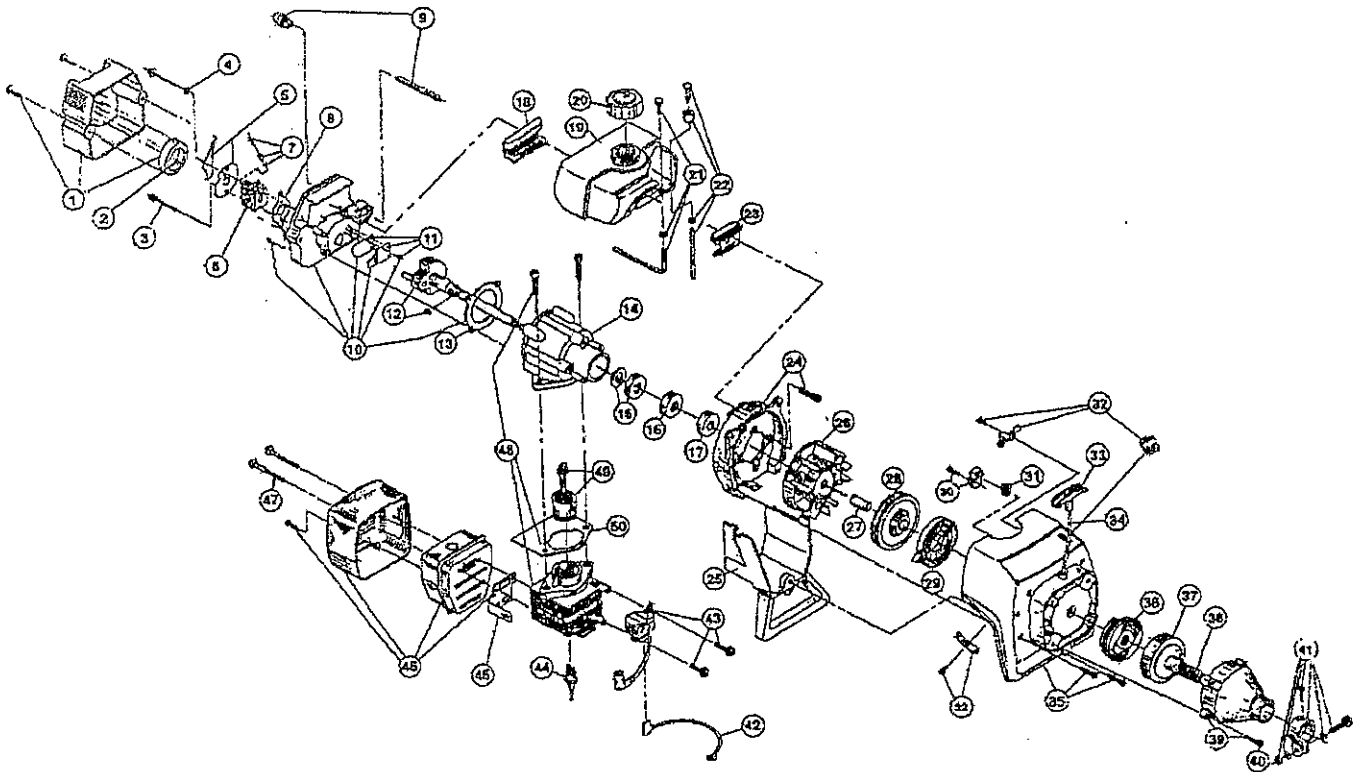

ENGINE PARTS - MODEL 790Pr

(Serial no. 504231115 and greater)

Item	Part No.	Description	Item	Part No.	Description
1	180349	Carburetor/Air Cleaner Cover Assembly (includes item 2)	32	180035	Switch Assembly
2	180350	Air Cleaner Filter	33	610300	Pull Handle
3	180351	Carburetor Mounting Screw Assembly	34	613103	Rope
4	180352	Wavey Washer	35	180101	Starter Housing Assembly
5	180353	Choke Lever and Plate	36	153591	Clutch Rotor Assembly
6	180985	Carburetor Assembly W/Limiter Caps	37	153592	Clutch Drum Assembly
7	682048	Throttle Adjustment Assembly (Walbro)	38	612468	Spring
7	180092	Throttle Adjustment Assembly (Zama)	39	683601	Clutch Cover Assembly
8	610675	Carburetor Gasket (10 pack)	40	145888	Clutch Cover Screw Assembly
9	683974	Primer and Hose Assembly	41	153597	Upper Clamp Assembly
10	180354	Carburetor Mount Assembly (includes items 11 and 13)	42	180036	Wire Lead
11	147573	Reed Assembly	43	683390	Module Assembly
12	180022	Power Shaft Assembly	44	610311	Spark Plug
13	612115	Carburetor Mount Gasket (10 pack)	45	180980	Exhaust Gasket
14	180026	Crankcase Service Assembly (items 12, 14-17)	46	180119	Muffler Assembly
15	682041	Inner Bearing Assembly	47	147575	Muffler Mounting Bolt Assembly
16	610309	Seal	48	180063	Cylinder Assembly
17	610308	Outer Bearing Assembly	49	147012	Piston and Rod Assembly
18	612134	Rear Mounting Pad	50	610674	Cylinder Gasket (10 pack)
19	181152	Fuel Tank Assembly (includes items 20-22)	*	180034	Engine Hardware Kit
20	180000	Fuel Cap Assembly	*	180011	Engine Gasket Kit
21	181168	Return Line Assembly	*	153308	O.E.M. Carburetor Repair Kit (Walbro)
22	682039	Fuel Line Assembly	*	180090	O.E.M. Carburetor Repair Kit (Zama)
23	145308	Front Mounting Pad	*	153309	Gasket-Diaphragm Repair Kit (Walbro)
24	153520	Shroud Assembly	*	180091	Gasket-Diaphragm Repair Kit (Zama)
25	683078	Shroud Extension and Stand	*	180530	Piston Ring
26	180929	Flywheel Assembly	*	180027	Short Block Assembly (items 12, 14-17, 48-50)
27	145918	Spacer	*	610676	Flywheel Key (10 pack)
28	180535	Recoil Pulley Assembly	*	180986	Carburetor Limiter Cap Set (Walbro)
29	613102	Recoil Spring	*	181562	Carburetor Limiter Cap Set (Zama)
30	180930	Pulley Retainer Assembly	*		not shown
31	611061	Rope Guide