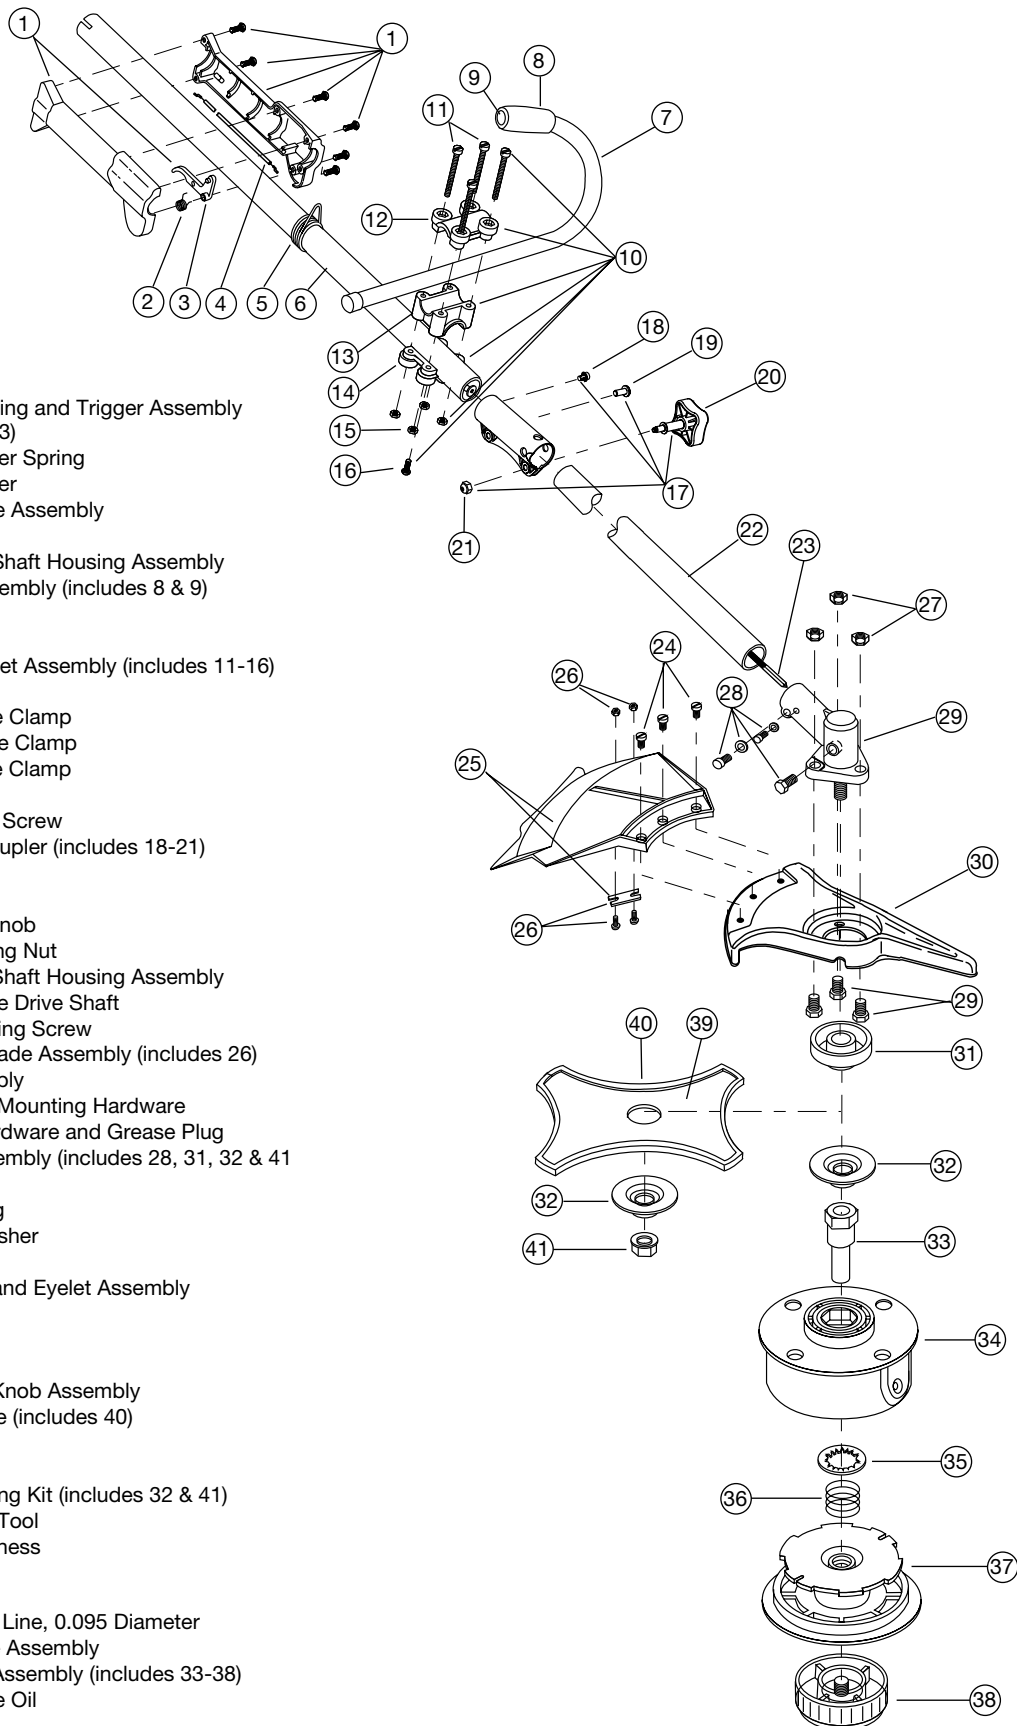

BOOM AND TRIMMER PARTS - MODEL 790r

2-CYCLE GAS TRIMMER

(Serial Number 810046371 and greater)

Item	Part No.	Description
1	182079	Throttle Housing and Trigger Assembly (includes 2 & 3)
2	610314	Throttle Trigger Spring
3	181556	Throttle Trigger
4	182068	Throttle Cable Assembly
5	610327	Harness Clip
6	180339	Upper Drive Shaft Housing Assembly
7	181099	J-Handle Assembly (includes 8 & 9)
8	612831	Grip
9	612021	Tube Closure
10	683295	Handle Bracket Assembly (includes 11-16)
11	181811	Screw
12	181812	Upper Handle Clamp
13	181813	Middle Handle Clamp
14	181814	Lower Handle Clamp
15	181815	Nut
16	145569	Anti-Rotation Screw
17	181616	Click-Link Coupler (includes 18-21)
18	182057	Screw
19	181617	Bolt
20	181618	Adjustment Knob
21	181886	Knob Retaining Nut
22	180804	Lower Drive Shaft Housing Assembly
23	613300	Lower Flexible Drive Shaft
24	683304	Shield Mounting Screw
25	683299	Shield and Blade Assembly (includes 26)
26	682061	Blade Assembly
27	147539	Blade Shield Mounting Hardware
28	147677	Mounting Hardware and Grease Plug
29	147488	Gearbox Assembly (includes 28, 31, 32 & 41)
30	147492	Blade Shield
31	147489	Shaft Bushing
32	147490	Retaining Washer
33	612483	Spool Shaft
34	683301	Outer Spool and Eyelet Assembly
35	612026	Retainer
36	610636	Spring
37	147495	Inner Reel
38	180814	Bump Head Knob Assembly
39	145873	4-Tooth Blade (includes 40)
40	613231	Blade Cover
41	181699	Nut
*	180014	Blade Retaining Kit (includes 32 & 41)
*	613226	Locking Rod Tool
*	682075	Shoulder Harness

Optional Accessories

- 612454 Replacement Line, 0.095 Diameter
- 147345 Reel and Line Assembly
- 147498 Bump Head Assembly (includes 33-38)
- 147543 Ryobi 2-Cycle Oil
- Items Not Shown