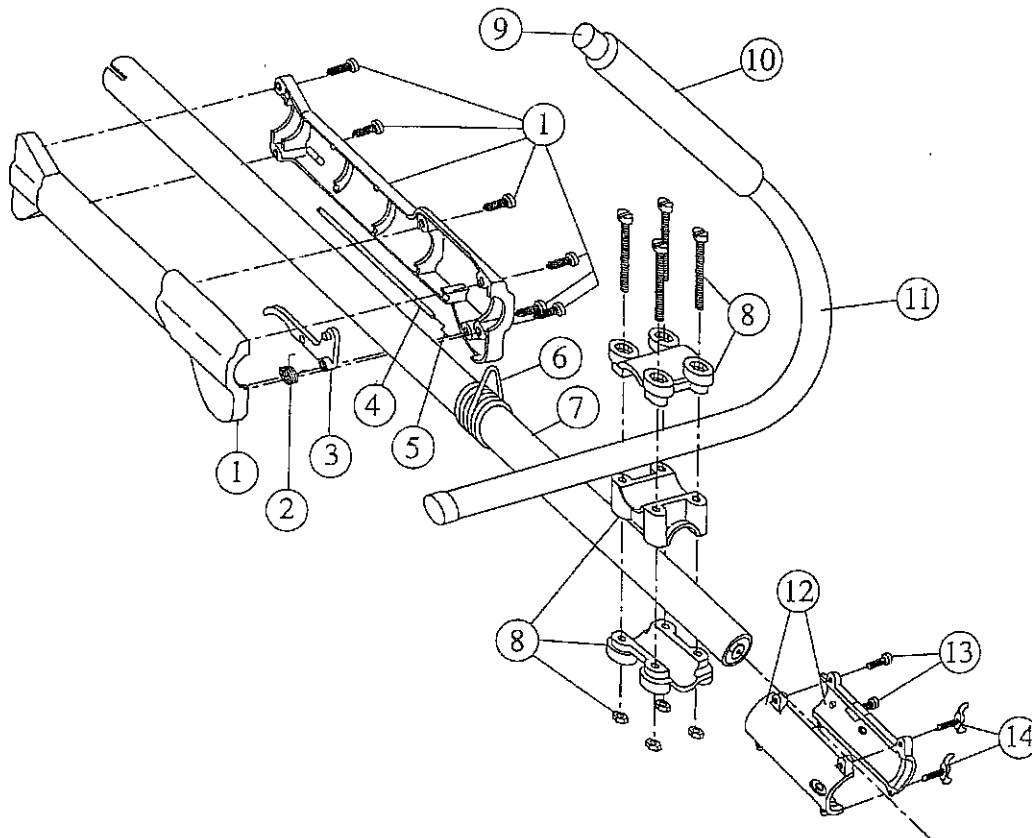

For Parts Call 606-678-9623 or 606-561-4983

J-HANDLE AND SPLIT BOOM PARTS - MODEL 790Pr

(Serial no. 504231115 and greater)

<u>Item</u>	<u>Part No.</u>	<u>Description</u>
1	180277	Throttle Housing and Trigger Assembly
2	610314	Throttle Trigger Spring
3	180975	Throttle Trigger
4	180021	Throttle Cable Housing Assembly
5	180127	Throttle Cable
6	610327	Shoulder Strap Clip
7	180339	Upper Drive Shaft Housing Assembly

<u>Item</u>	<u>Part No.</u>	<u>Description</u>
8	683295	Handle Bracket Assembly
9	612021	Tube Closure
10	612831	Grip
11	180687	J-Handle Assembly (items 9 and 10)
12	683605	Split Boom Coupling Set
13	683606	Coupling Bolt Assembly
14	683607	Adjustment Knob Set