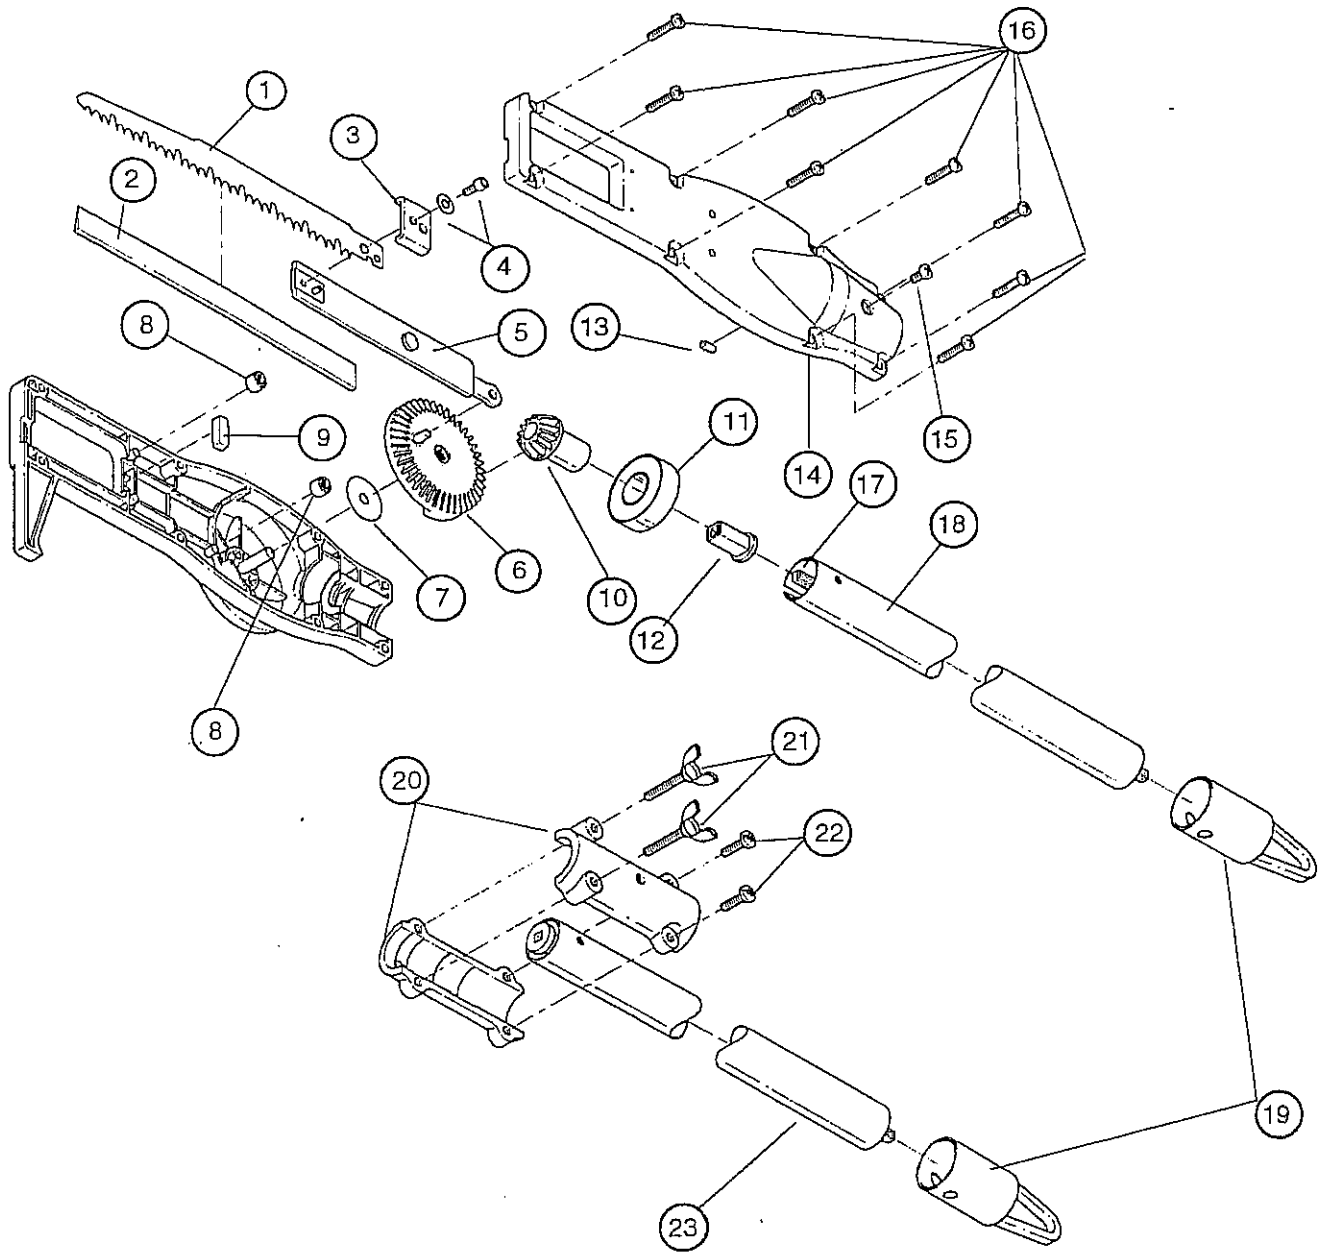

For Parts Call 606-678-9623 or 606-561-4983

J-HANDLE AND SPLIT BOOM PARTS - MODEL 790Pr

(Serial no. 504231115 and greater)

<u>Item</u>	<u>Part No.</u>	<u>Description</u>
1	180277	Throttle Housing and Trigger Assembly
2	610314	Throttle Trigger Spring
3	180975	Throttle Trigger
4	180021	Throttle Cable Housing Assembly
5	180127	Throttle Cable
6	610327	Shoulder Strap Clip
7	180339	Upper Drive Shaft Housing Assembly

**PRUNER ATTACHMENT PARTS - MODEL 790Pr**

(Serial no. 504231115 and greater)

Item	Part No.	Description
1	180966R	Blade (2 pk)
2	181153	Blade Cover
3	181155	Blade Clamp
4	181156	Blade Clamp Screw and Washer Assembly
5	181157	Arbor Assembly
6	181158	Bevel Gear
7	181159	Washer
8	181595	Cross Slide Bushing
9	181594	Felt Seal
10	181160	Pinion Bevel Gear
11	180655	Ball Bearing
12	181162	Insulator
13	181163	Rubber Plug
14	181164	Housing Set