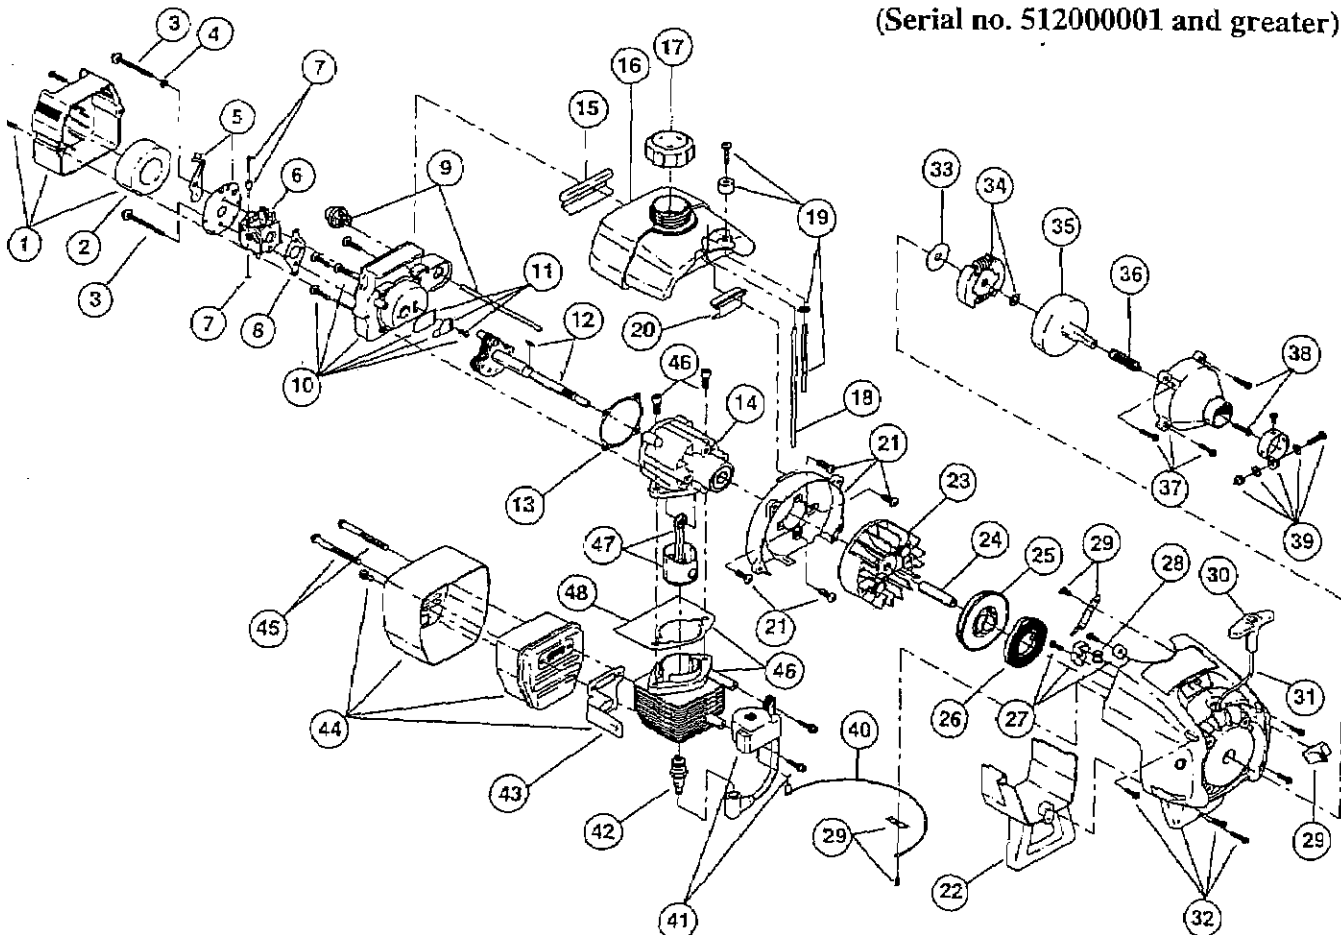

ENGINE PARTS - MODEL 780r/790r

(Serial no. 512000001 and greater)

Item	Part No.	Description
1	180349	Carburetor/Air Cleaner Cover Assembly (includes item 2)
2	180350	Air Cleaner Filter
3	180351	Carburetor Mounting Screw Assembly
4	180352	Wavy Washer
5	180353	Choke Lever and Plate
6	180985	Carburetor Assembly W/Limiter Caps
7	682048	Throttle Adjustment Assembly (Walbro)
7	180092	Throttle Adjustment Assembly (Zama)
8	610675	Carburetor Gasket (10 pack)
9	181558	Primer and Hose Assembly
10	180354	Carb Mount Assembly
11	147573	Reed Assembly
12	180022	Power Shaft Assembly
13	612115	Carburetor Mount Gasket (10 pack)
14	180026	Crank Case Service Assembly (includes 12)
15	612134	Rear Mounting Pad
16	181438	Fuel Tank Assembly (includes 17-19)
17	181559	Fuel Cap Assembly
18	181168	Fuel Return Line
19	682039	Fuel Line Assembly
20	145308	Front Mounting Pad
21	153520	Shroud Assembly
22	683078	Shroud Extension and Stand
23	180929	Flywheel Assembly
24	181065	Spacer
25	180535	Recoil Pulley Assembly
26	613102	Recoil Spring
27	181441	Pulley Retainer Assembly
28	611061	Rope Guide
29	181442	Switch Assembly
30	610300	Pull Handle
31	613103	Rope
32	181443	Starter Housing Assembly

Item	Part No.	Description
33	181074	Clutch Washer
34	181445	Clutch Rotor Assembly
35	153592	Clutch Drum Assembly
36	612468	Spring (Model 790r only)
37	683601	Clutch Cover Assembly
38	181345	Clutch Cover Screw
39	153597	Upper Clamp Assembly
40	180036	Wire Lead
41	683390	Module Assembly
42	610311	Spark Plug
43	180980	Exhaust Gasket
44	180119	Muffler Assembly (includes 45)
45	147575	Muffler Mounting Bolt Assembly
46	180063	Cylinder Assembly
47	147012	Piston and Rod Assembly
48	610674	Cylinder Gasket (10 pack)
*	180034	Engine Hardware Kit
*	180011	Engine Gasket Kit
*	153308	O.E.M. Carburetor Repair Kit (Walbro)
*	180090	O.E.M. Carburetor Repair Kit (Zama)
*	153309	Gasket Diaphragm Repair Kit (Walbro)
*	180091	Gasket Diaphragm Repair Kit (Zama)
*	180530	Piston Ring
*	180027	Short Block Assembly (items 12, 14, 42, 46-48)
*	610676	Flywheel Key (10 pack)
*	147544	Starter Housing Screw Set
*	180986	Carburetor Limiter Cap Set (Walbro)
*	181562	Carburetor Limiter Cap Set (Zama)
*	610309	Crankcase Seal
*		not shown