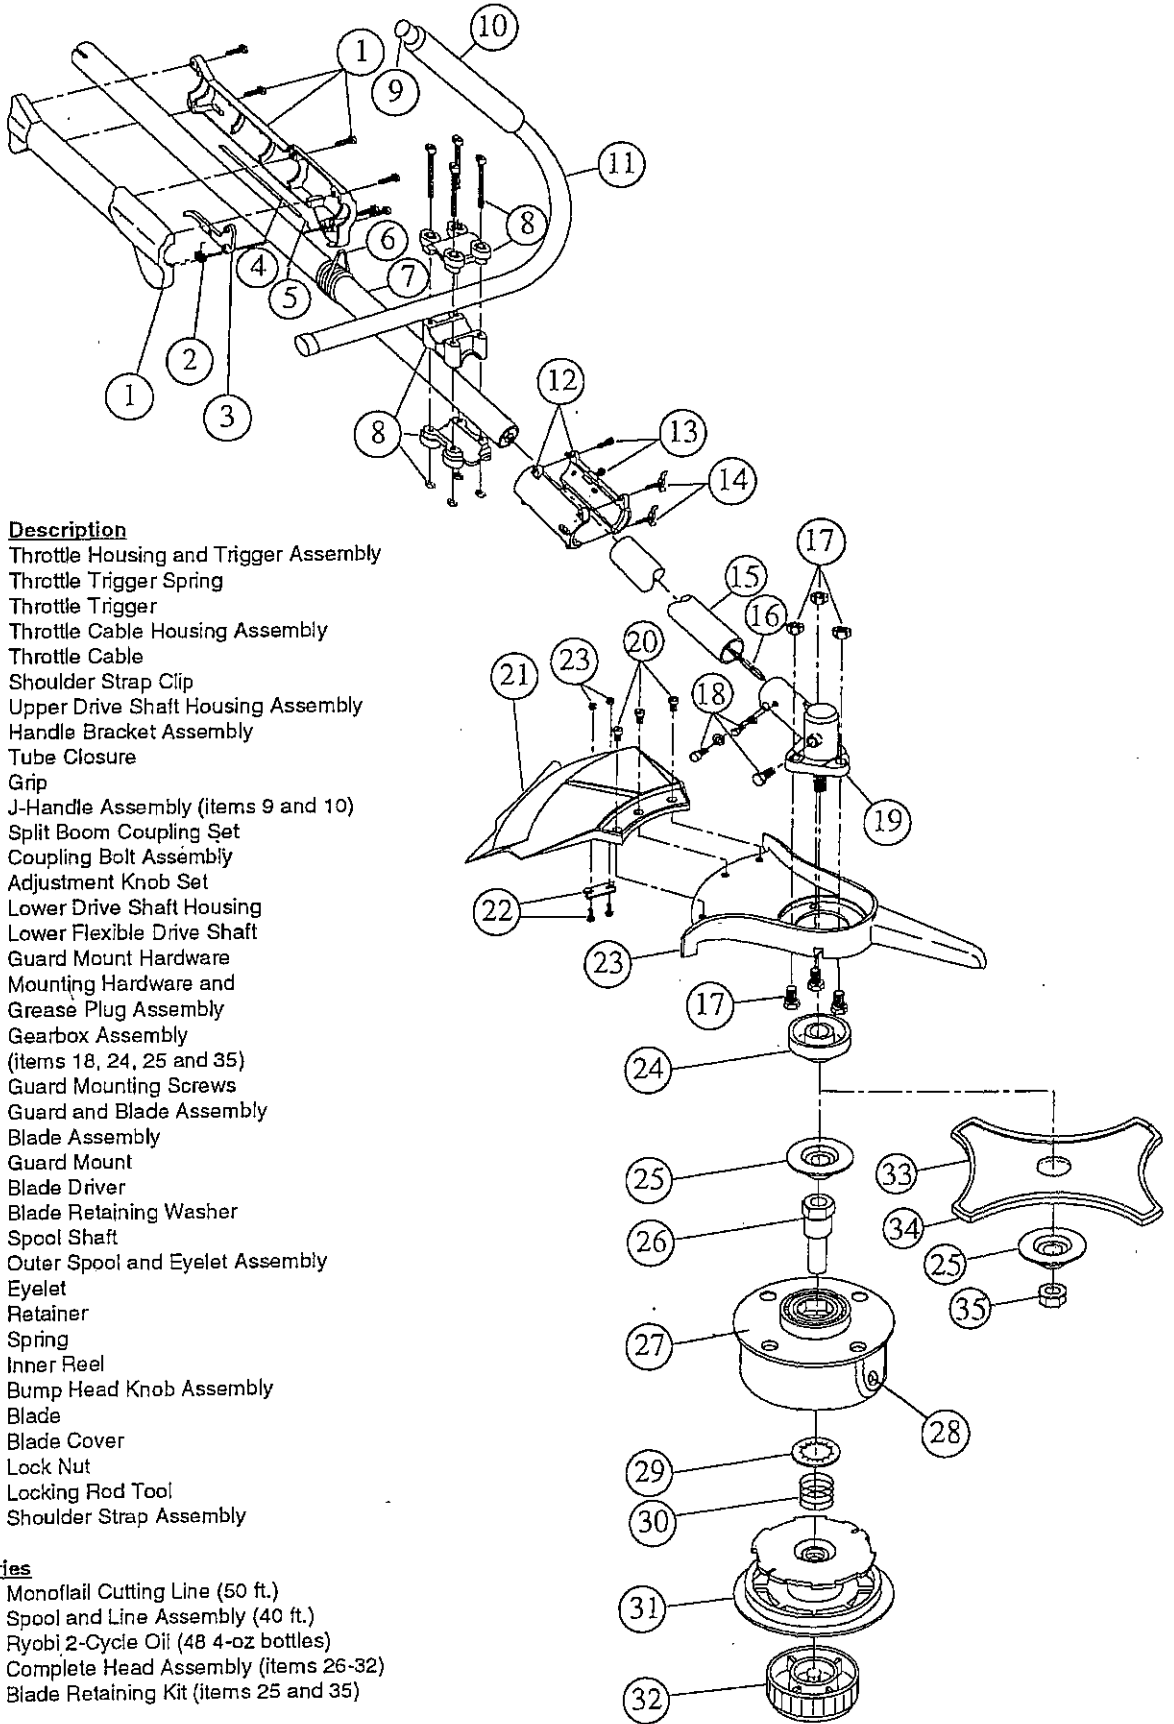

BOOM AND TRIMMER PARTS-MODEL 790r

(Serial no. 512000001 and greater)

Item	Part No.	Description
1	180277	Throttle Housing and Trigger Assembly
2	610314	Throttle Trigger Spring
3	180975	Throttle Trigger
4	181554	Throttle Cable Housing Assembly
5	180127	Throttle Cable
6	610327	Shoulder Strap Clip
7	180339	Upper Drive Shaft Housing Assembly
8	683295	Handle Bracket Assembly
9	612021	Tube Closure
10	612831	Grip
11	180687	J-Handle Assembly (items 9 and 10)
12	683605	Split Boom Coupling Set
13	683606	Coupling Bolt Assembly
14	683607	Adjustment Knob Set
15	180804	Lower Drive Shaft Housing
16	613300	Lower Flexible Drive Shaft
17	147539	Guard Mount Hardware
18	147677	Mounting Hardware and Grease Plug Assembly
19	147488	Gearbox Assembly (items 18, 24, 25 and 35)
20	683304	Guard Mounting Screws
21	683299	Guard and Blade Assembly
22	682061	Blade Assembly
23	147492	Guard Mount
24	147489	Blade Driver
25	147490	Blade Retaining Washer
26	612483	Spool Shaft
27	147494	Outer Spool and Eyelet Assembly
28	145566	Eyelet
29	612026	Retainer
30	610636	Spring
31	147495	Inner Reel
32	180814	Bump Head Knob Assembly
33	145873	Blade
34	147670	Blade Cover
35	147491	Lock Nut
*	147299	Locking Rod Tool
*	682075	Shoulder Strap Assembly

Optional Accessories

*	180120	Monofil Cutting Line (50 ft.)
*	147345	Spool and Line Assembly (40 ft.)
*	147541	Ryobi 2-Cycle Oil (48 4-oz bottles)
*	147498	Complete Head Assembly (items 26-32)
*	180014	Blade Retaining Kit (items 25 and 35)

* not shown