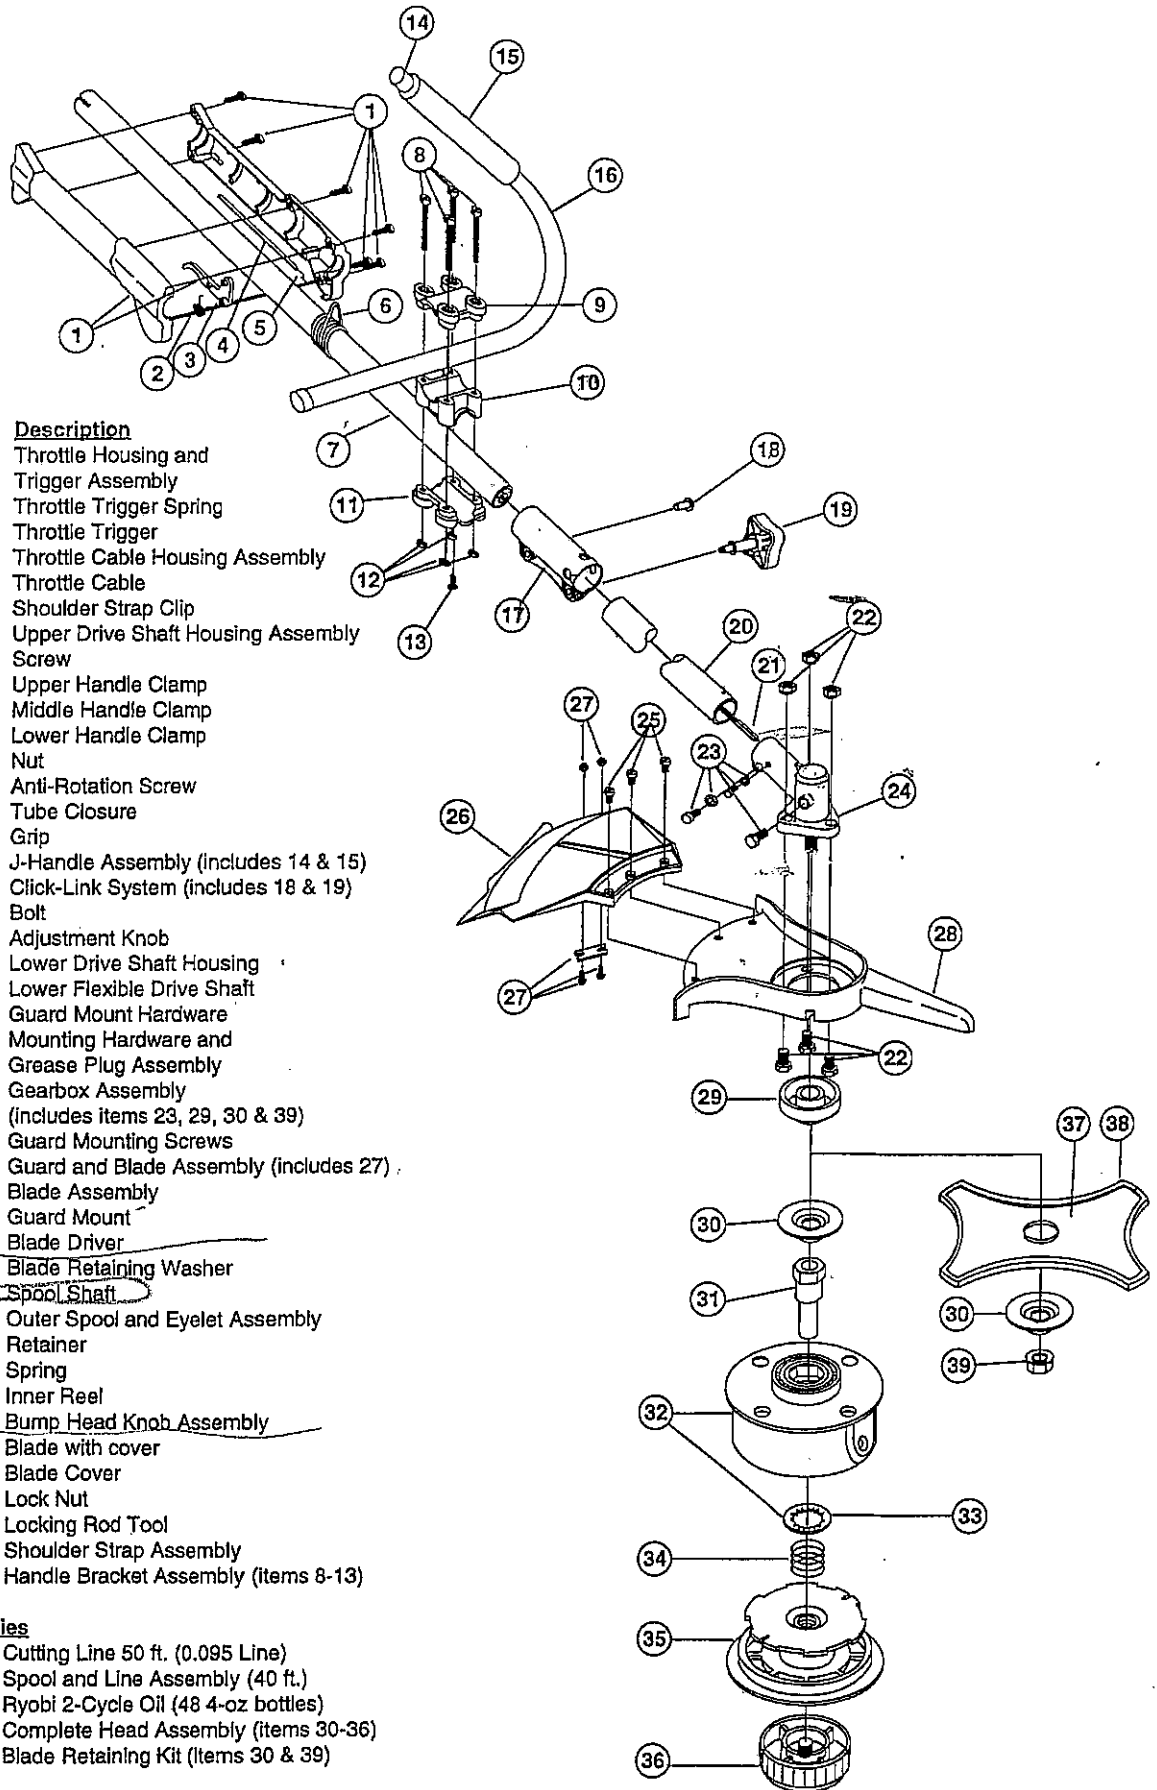

BOOM AND TRIMMER PARTS-MODEL 790r

(Serial No. 611000001 and greater)

Item	Part No.	Description
1	181698	Throttle Housing and Trigger Assembly
2	610314	Throttle Trigger Spring
3	181556	Throttle Trigger
4	181554	Throttle Cable Housing Assembly
5	180127	Throttle Cable
6	610327	Shoulder Strap Clip
7	180339	Upper Drive Shaft Housing Assembly
8	181811	Screw
9	181812	Upper Handle Clamp
10	181813	Middle Handle Clamp
11	181814	Lower Handle Clamp
12	181815	Nut
13	145569	Anti-Rotation Screw
14	612021	Tube Closure
15	612831	Grip
16	180687	J-Handle Assembly (includes 14 & 15)
17	181616	Click-Link System (includes 18 & 19)
18	181617	Bolt
19	181618	Adjustment Knob
20	180804	Lower Drive Shaft Housing
21	613300	Lower Flexible Drive Shaft
22	147539	Guard Mount Hardware
23	147677	Mounting Hardware and Grease Plug Assembly
24	147488	Gearbox Assembly (includes items 23, 29, 30 & 39)
25	683304	Guard Mounting Screws
26	683299	Guard and Blade Assembly (includes 27)
27	682061	Blade Assembly
28	147492	Guard Mount
29	147489	Blade Driver
30	147490	Blade Retaining Washer
31	612483	Spool Shaft
32	683301	Outer Spool and Eyelet Assembly
33	612026	Retainer
34	610636	Spring
35	147495	Inner Reel
36	180814	Bump Head Knob Assembly
37	145873	Blade with cover
38	613231	Blade Cover
39	147491	Lock Nut
*	613226	Locking Rod Tool
*	682075	Shoulder Strap Assembly
*	683295	Handle Bracket Assembly (items 8-13)

Optional Accessories

*	180120	Cutting Line 50 ft. (0.095 Line)
*	147345	Spool and Line Assembly (40 ft.)
*	147541	Ryobi 2-Cycle Oil (48 4-oz bottles)
*	147498	Complete Head Assembly (items 30-36)
*	180014	Blade Retaining Kit (Items 30 & 39)

not shown