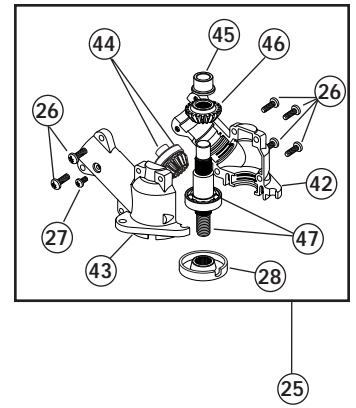

BOOM & TRIMMER PARTS - MODEL 790r

2-CYCLE GAS TRIMMER/BRUSHCUTTER

PPN- 41ED790A034