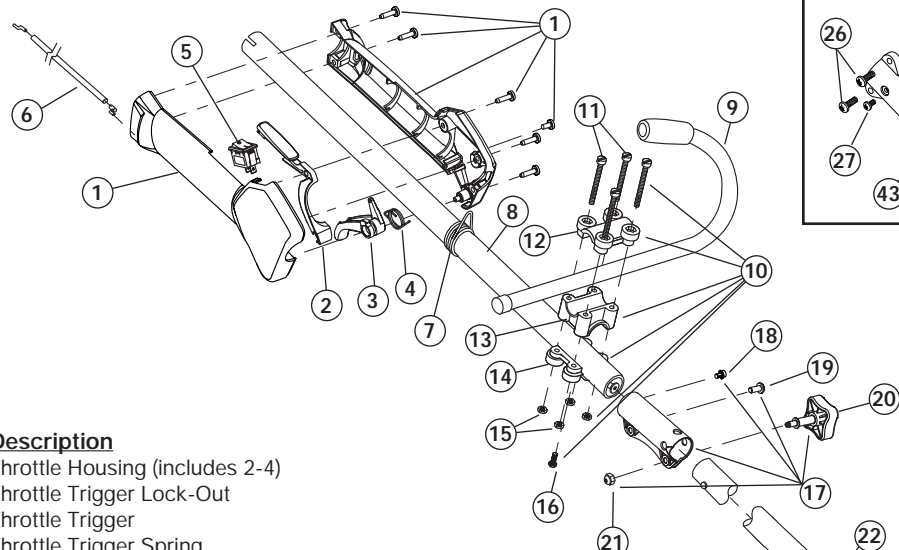

BOOM & TRIMMER PARTS - MODEL 790r

2-CYCLE GAS TRIMMER/BRUSHCUTTER

PPN- 41ED790A034