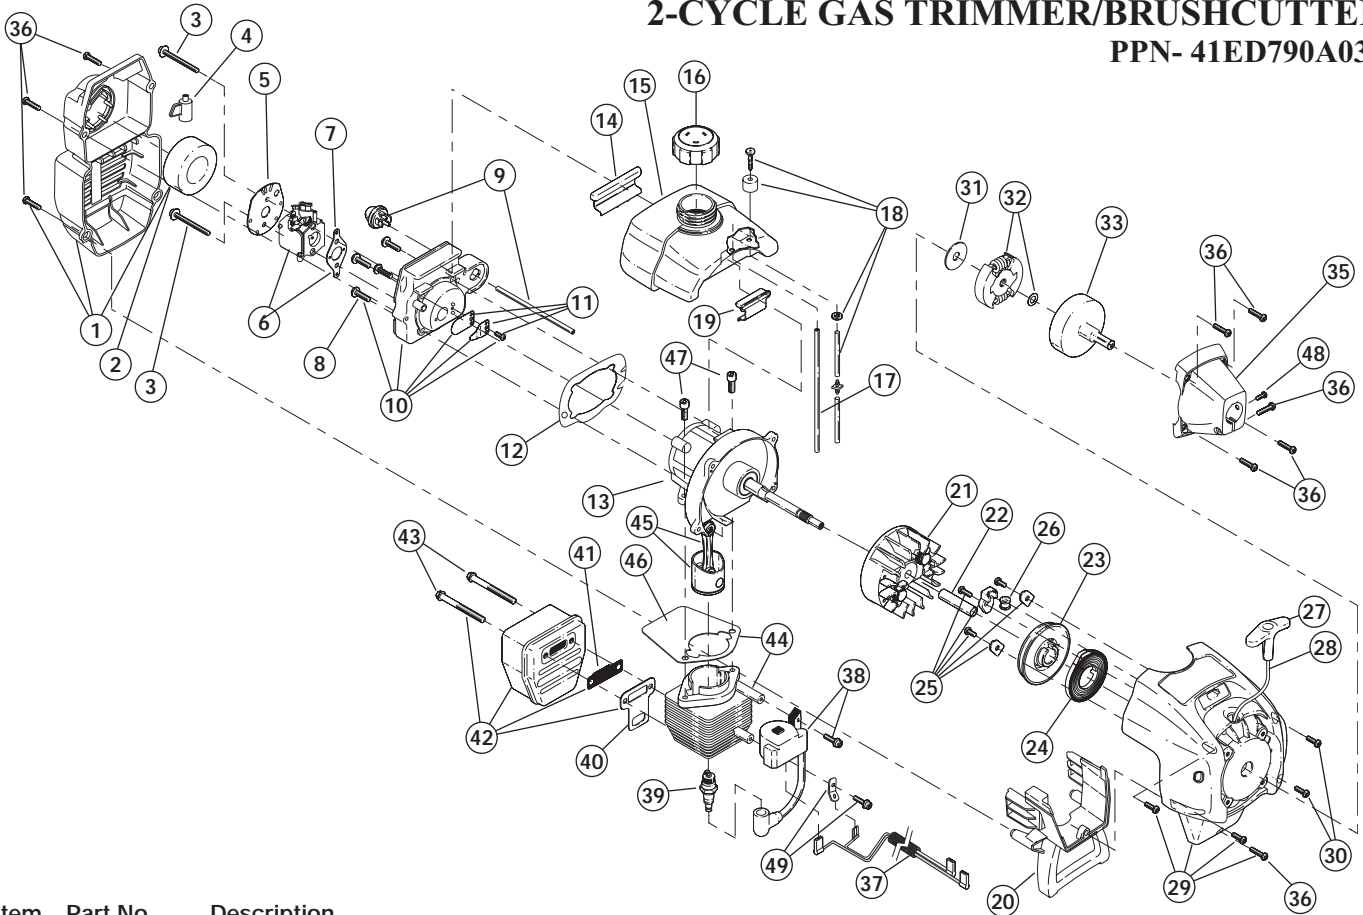

ENGINE PARTS - MODEL 790r

2-CYCLE GAS TRIMMER/BUSHCUTTER

PPN- 41ED790A034

Item	Part No.	Description
1	753-1192	Carburetor/Air Cleaner Cover Assembly (includes 2)
2	791-180350	Air Cleaner Filter
3	791-180351	Carburetor Mounting Screw Assembly
4	753-04227	Choke Lever
5	753-1194	Choke Plate
6	753-04331	Carburetor Assembly (includes 7 & 18)
7	791-610675	Carburetor Gasket
8	791-181860	Carb Mount Screw
9	791-181558	Primer and Hose Assembly
10	753-1196	Carb Mount Assembly (includes 8,11 & 12)
11	791-684451	Reed Assembly
12	753-1208	Carburetor Mount Gasket
13	753-04332	Crank Case Service Assembly (includes 8)
14	791-612134	Rear Mounting Pad
15	753-04311	Fuel Tank Assembly (includes 15-18)
16	791-182438	Fuel Cap Assembly
17	791-181168	Fuel Return Line
18	791-682039	Fuel Line Assembly
19	791-145308	Front Mounting Pad
20	791-182064	Shroud Extension and Stand
21	791-182736	Flywheel Assembly
22	791-181065	Spacer
23	753-04232	Recoil Pulley Assembly
24	791-613102	Recoil Spring
25	791-181441	Pulley Retainer Assembly
26	791-611061	Rope Guide
27	791-181079	Pull Handle
28	791-613103	Rope
29	791-181797	Starter Housing Assembly (includes 23-28 & 30)