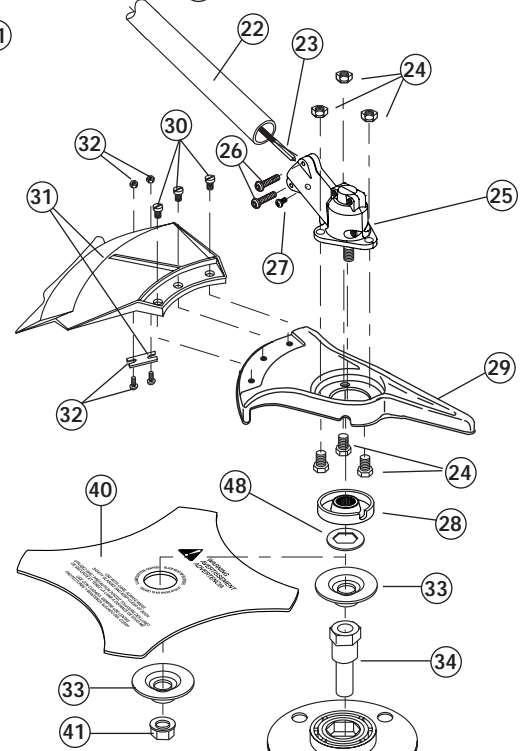

Item	Part No.	Description
1	753-04024	Throttle Housing (includes 2-4)
2	791-182802	Throttle Trigger Lock-Out
3	791-182803	Throttle Trigger
4	791-182690	Throttle Trigger Spring
5	791-182405	Switch Assembly
6	791-182068	Throttle Cable Assembly
7	791-610327	Harness Clip
8	753-04344	Upper Drive Shaft Housing Assembly
9	791-181099	J-Handle Assembly (includes 10)
10	791-683295	Handle Bracket Assembly (includes 11-15)
11	791-181811	Screw
12	791-181812	Upper Handle Clamp
13	791-181813	Middle Handle Clamp
14	791-181814	Lower Handle Clamp
15	791-181815	Nut
16	791-145569	Anti-Rotation Screw
17	791-181616	EZ-Link Coupler (includes 18-21)
18	791-182057	Screw
19	791-181617	Bolt
20	791-181618	Adjustment Knob
21	791-181886	Knob Retaining Nut
22	791-180804	Lower Drive Shaft Housing Assembly
23	791-613300	Lower Flexible Drive Shaft
24	791-182200	Shield Mount Screw Assembly
25	791-182193	2 piece Gearbox Assembly (includes 26-28, 33 & 42-47)
26	791-182195	Screws
27	791-145569	Anti-Rotation Screws
28	791-182196	Blade Driver
29	791-147492	Blade Shield/Shield Mount
30	791-683304	Shield Mounting Screw
31	791-683299	Shield Assembly (includes 32)
32	791-682061	Blade Assembly
33	791-147490	Retaining Washer
34	791-612483	Spool Shaft
35	791-683301	Outer Spool & Eyelet Assembly
36	791-612026	Retainer
37	791-610636	Spring
38	791-147495	Inner Reel
39	791-180814	Bump Head Knob Assembly
40	791-145873	4-Tooth Blade
41	791-181699	Nut
*	791-180014	Blade Retaining Kit (includes 33 & 41)
*	791-613226	Locking Rod Tool
*	791-682075	Shoulder Harness