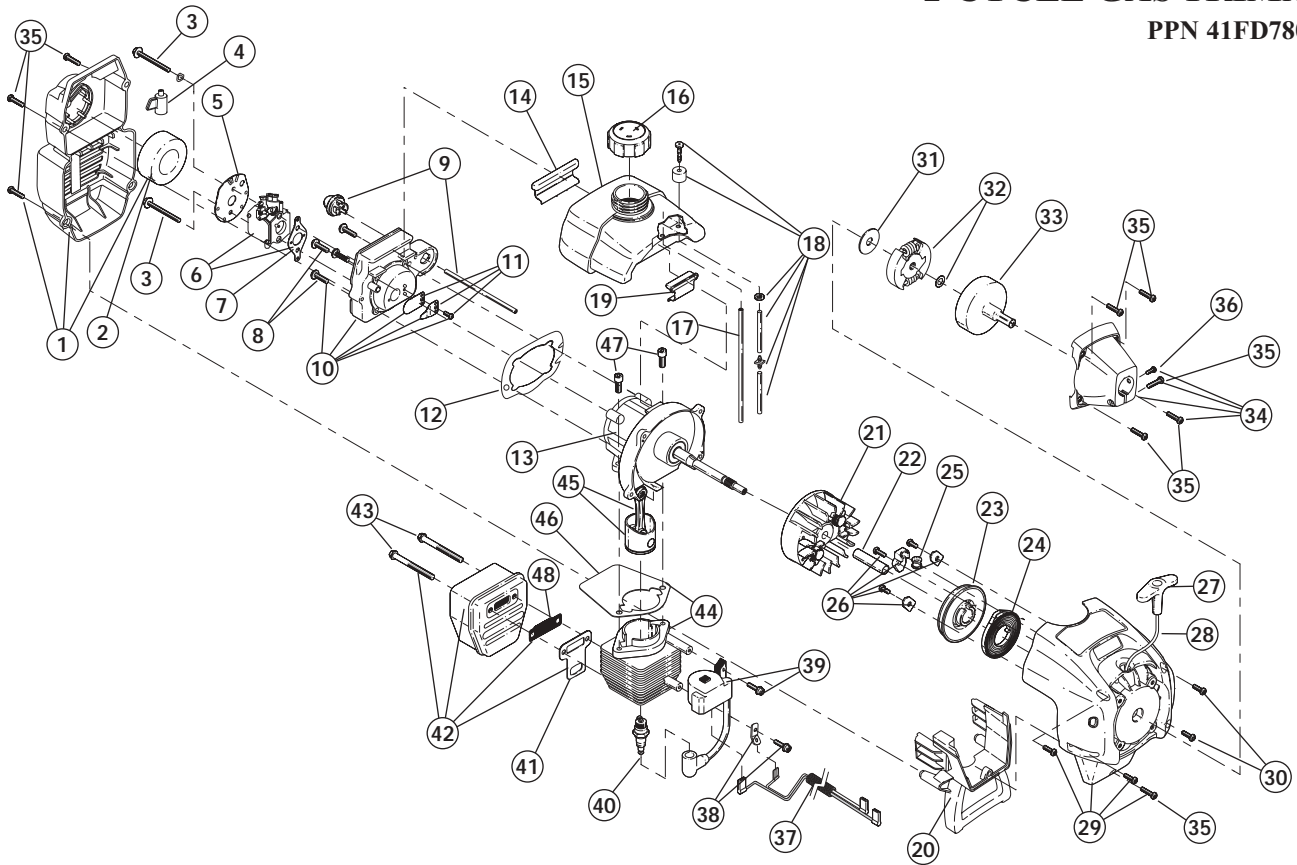

ENGINE PARTS - MODEL 780r

2-CYCLE GAS TRIMMER

PPN 41FD780G034

Item	Part No.	Description	Item	Part No.	Description
1	753-1192	Air Cleaner/Muffler Cover Assembly (includes 2 & 35)	28	791-613103	Rope
2	791-180350	Air Cleaner Filter	29	791-181797	Starter Housing Assembly (includes 23-28, 30 & 35)
3	791-180351	Carburetor Mounting Screws	30	791-181862	Housing Screws
4	753-04227	Choke Extention	31	791-182368	Clutch Washer
5	753-1194	Choke Plate	32	791-182369	Clutch Rotor Assembly
6	753-04331	Carburetor Assembly (includes 7)	33	791-153592	Clutch Drum Assembly
7	791-610675	Carburetor Gasket	34	791-182797	Clutch Cover Assembly
8	791-181860	Carb Mount Screw	35	791-181345	Cover Screw
9	791-181558	Primer and Hose Assembly	36	791-182519	Anti-Rotation Screw
10	753-1196	Carb Mount Assembly (includes 8 & 11)	37	791-182798	Wire Leads and Sleeve
11	791-684451	Reed Assembly	38	791-611063	Ground Tab
12	753-1208	Carburetor Mount Gasket	39	753-04337	Module Assembly
13	753-04332	Crank Case Service Assembly (includes 8)	40	791-610311	Spark Plug
14	791-612134	Rear Mounting Pad	41	753-04159	Exhaust Gasket
15	753-04311	Fuel Tank Assembly (includes 16-18)	42	791-182066	Muffler Assembly (includes 41, 43 & 48)
16	791-182438	Fuel Cap Assembly	43	791-147575	Muffler Mounting Bolt Assembly
17	791-181168	Fuel Return Line	44	753-04323	Cylinder Assembly (includes 46 & 47)
18	791-682039	Fuel Line Assembly	45	753-1207	Piston and Rod Assembly
19	791-145308	Front Mounting Pad	46	753-1197	Cylinder Gasket
20	791-182064	Shroud Extension and Stand	47	791-182723	Cylinder Bolt
21	791-182736	Flywheel Assembly	48	791-182747	Spark Arrestor Screen
22	791-181065	Spacer	*	753-04134	Engine Gasket Kit
23	753-04232	Recoil Pulley Assembly	*	791-180602	O.E.M. Carburetor Repair Kit
24	791-613102	Recoil Spring	*	791-181873	Gasket Diaphragm Repair Kit
25	791-611061	Rope Guide	*	792-1209	Piston Ring
26	791-181441	Pulley Retainer Assembly	*	753-04334	Short Block Assembly (includes 8, 13, 40, 44-48)
27	791-181079	Pull Handle	*	791-181599	Clutch Springs (Qty. 2)