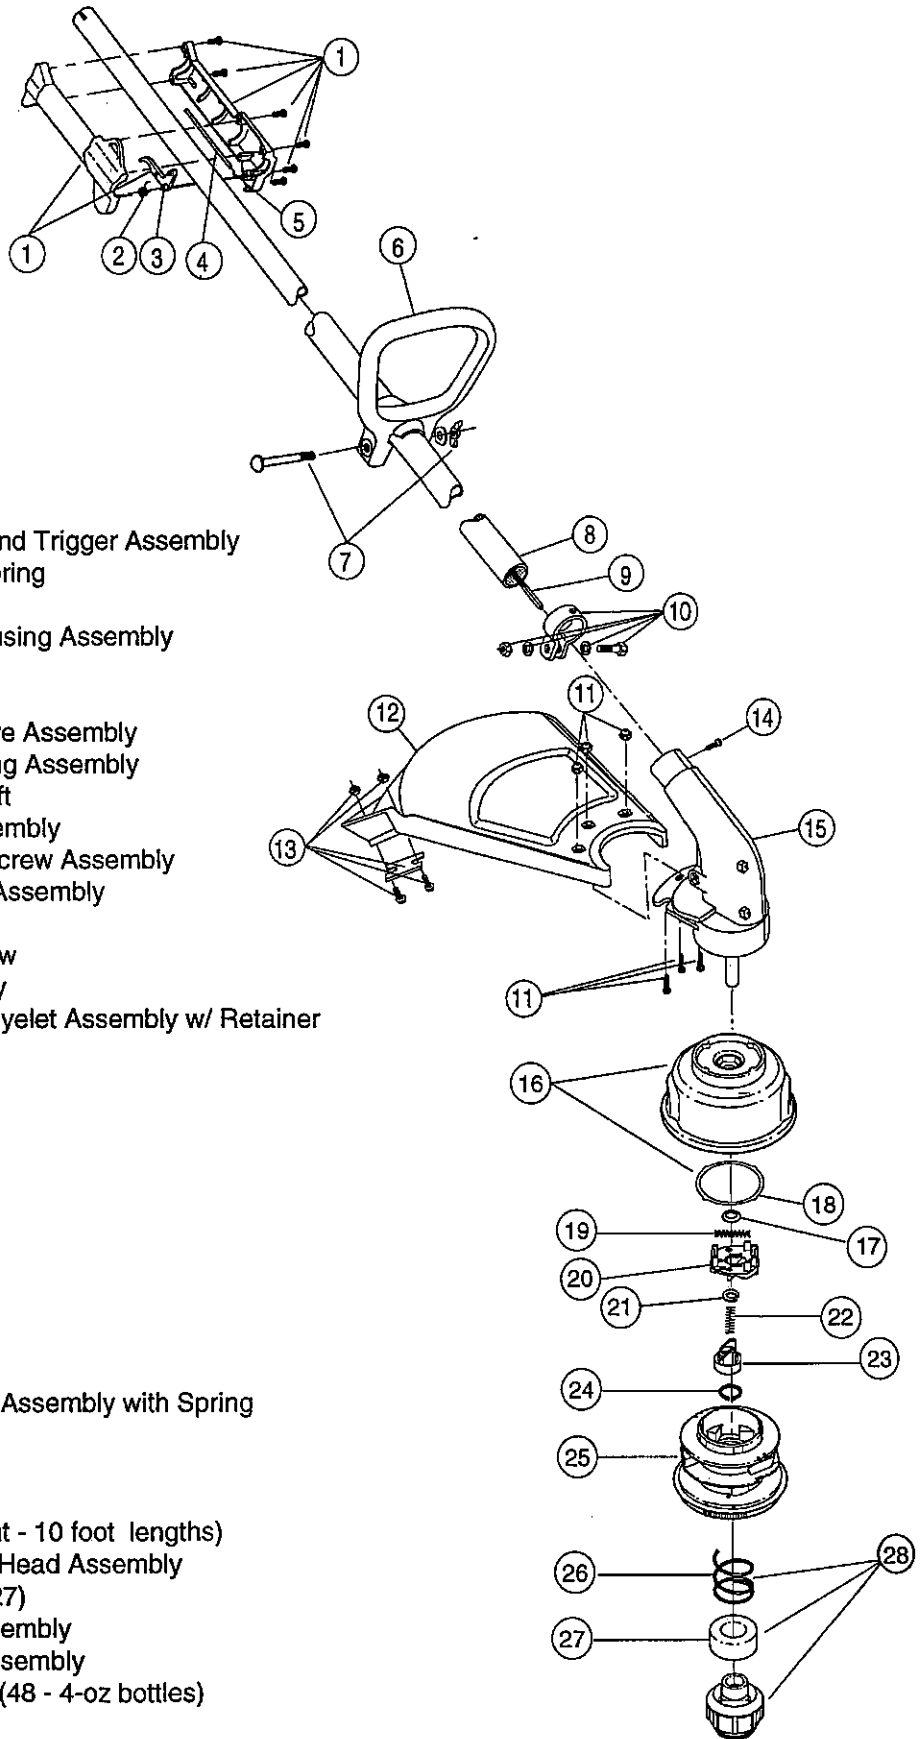

**BOOM & TRIMMER PARTS - MODEL 767r**  
 (Serial No. 512000001 and greater)

Item	Part No.	Description
1	181557	Throttle Housing and Trigger Assembly
2	610314	Throttle Trigger Spring
3	181556	Throttle Trigger
4	181554	Throttle Cable Housing Assembly
5	180127	Throttle Cable
6	145819	D-Handle
7	181587	D-Handle Hardware Assembly
8	181569	Drive Shaft Housing Assembly
9	181550	Flexible Drive Shaft
10	153597	Lower Clamp Assembly
11	180547	Guard Mounting Screw Assembly
12	180548	Guard and Blade Assembly
13	180553	Blade Assembly
14	145569	Anti-Rotation Screw
15	181566	Gearbox Assembly
16	181457	Outer Spool and Eyelet Assembly w/ Retainer
17	181458	Retainer
18	181561	Thrust Washer
19	181459	Small Spring
20	181461	Slider
21	181532	E-Clip
22	181531	Spring
23	181462	Plunger
24	181463	C-Clip
25	181464	Inner Reel
26	181465	Large Spring
27	181467	Foam Seal
28	181468	Bump Head Knob Assembly with Spring and Foam Seal