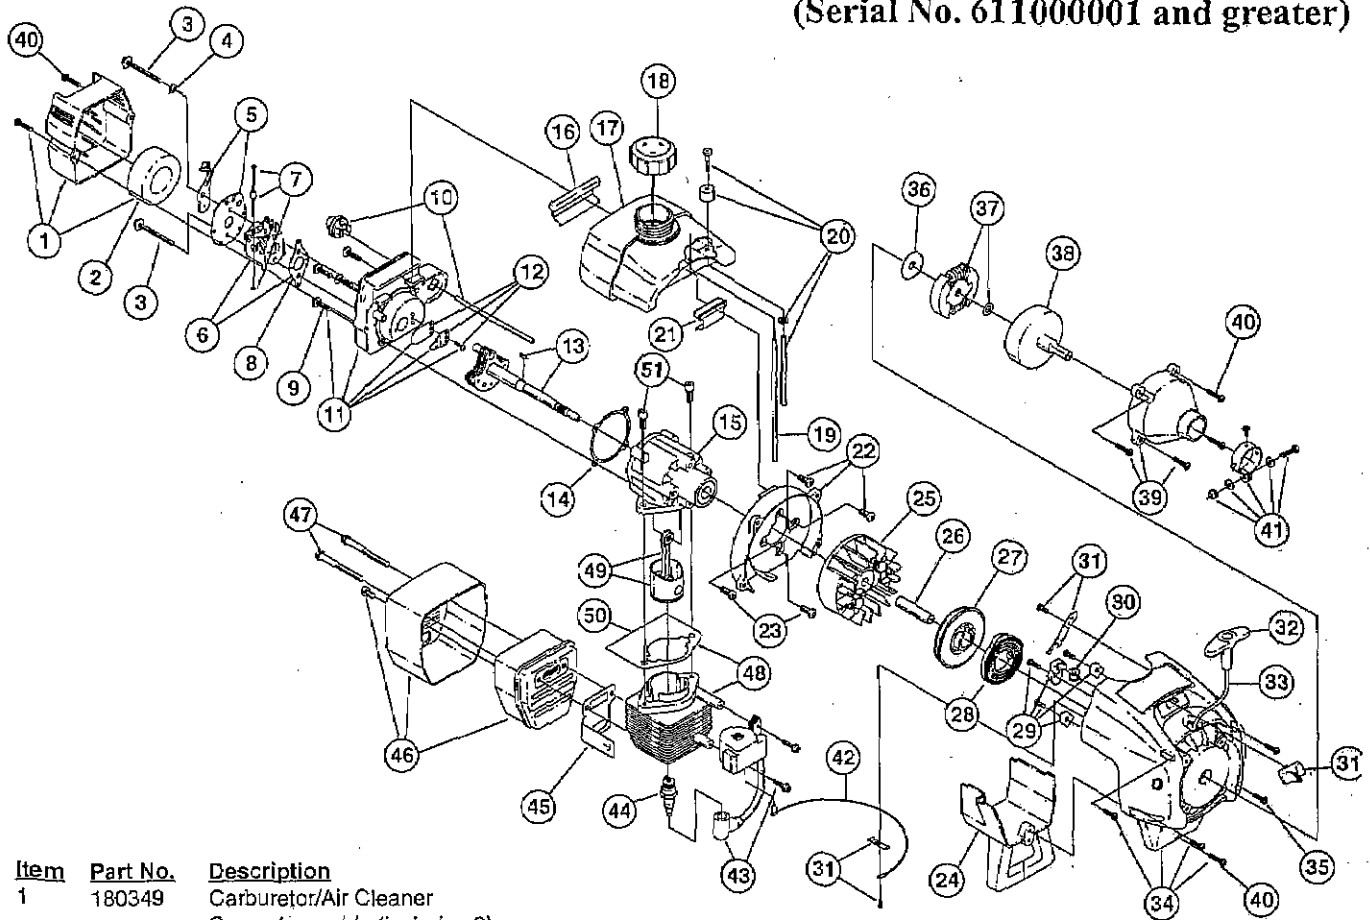

ENGINE PARTS - MODEL 767r
(Serial No. 61100001 and greater)

Item	Part No.	Description
1	180349	Carburetor/Air Cleaner
		Cover Assembly (includes 2)
2	180350	Air Cleaner Filter
3	180351	Carburetor Mounting Screw Assembly
4	180352	Wavey Washer
5	180353	Choke Lever and Plate
6	181621	Carburetor Assembly W/Limiter Caps (includes 20)
7	682048	Throttle Adjustment Assembly (Walbro)
7	180092	Throttle Adjustment Assembly (Zama)
8	610675	Carburetor Gasket
9	181860	Carb Mount Screw
10	181558	Primer and Hose Assembly
11	180354	Carb Mount Assembly
12	684451	Reed Assembly
13	181498	Power Shaft Assembly
14	612115	Carburetor Mount Gasket
15	180026	Crank Case Service Assembly (includes 13)
16	612134	Rear Mounting Pad
17	181438	Fuel Tank Assembly (includes 18-20)
18	181559	Fuel Cap Assembly
19	181168	Fuel Return Line
20	682039	Fuel Line Assembly
21	145308	Front Mounting Pad
22	153520	Shroud Assembly
23	181861	Shroud Screw
24	153403	Shroud Extension and Stand
25	180929	Flywheel Assembly
26	181065	Spacer
27	181597	Recoil Pulley Assembly
28	613102	Recoil Spring
29	181441	Pulley Retainer Assembly
30	611061	Rope Guide
31	181442	Switch Assembly (includes 42)
32	181079	Pull Handle
33	613103	Rope
34	181443	Starter Housing Assembly (includes 27-34 & 42)

Item	Part No.	Description
35	181862	Housing Screw
36	181074	Clutch Washer
37	181445	Clutch Rotor Assembly
38	153592	Clutch Drum Assembly
39	180098	Clutch Cover Assembly
40	181345	Cover Screw
41	153597	Upper Clamp Assembly
42	180036	Wire Lead
43	683390	Module Assembly
44	610311	Spark Plug
45	180980	Exhaust Gasket
46	180119	Muffler Assembly (includes 45 & 46)
47	147575	Muffler Mounting Bolt Assembly
48	181622	Cylinder Assembly (includes 51)
49	684449	Piston and Rod Assembly
50	610674	Cylinder Gasket
51	181870	Cylinder Bolt
*	180011	Engine Gasket Kit
*	180602	O.E.M. Carburetor Repair Kit (Walbro)
*	180090	O.E.M. Carburetor Repair Kit (Zama)
*	181069	Gasket Diaphragm Repair Kit (Walbro)
*	180091	Gasket Diaphragm Repair Kit (Zama)
*	180530	Piston Ring
*	181623	Short Block Assembly (includes 13, 15, 44, 48-51)
*	610676	Flywheel Key
*	181501	Starter Housing Screw Set
*	180986	Carburetor Limiter Cap Set (Walbro)
*	181562	Carburetor Limiter Cap Set (Zama)
*	610309	Crankcase Seal
*	181599	Clutch Springs (Qty. 2)