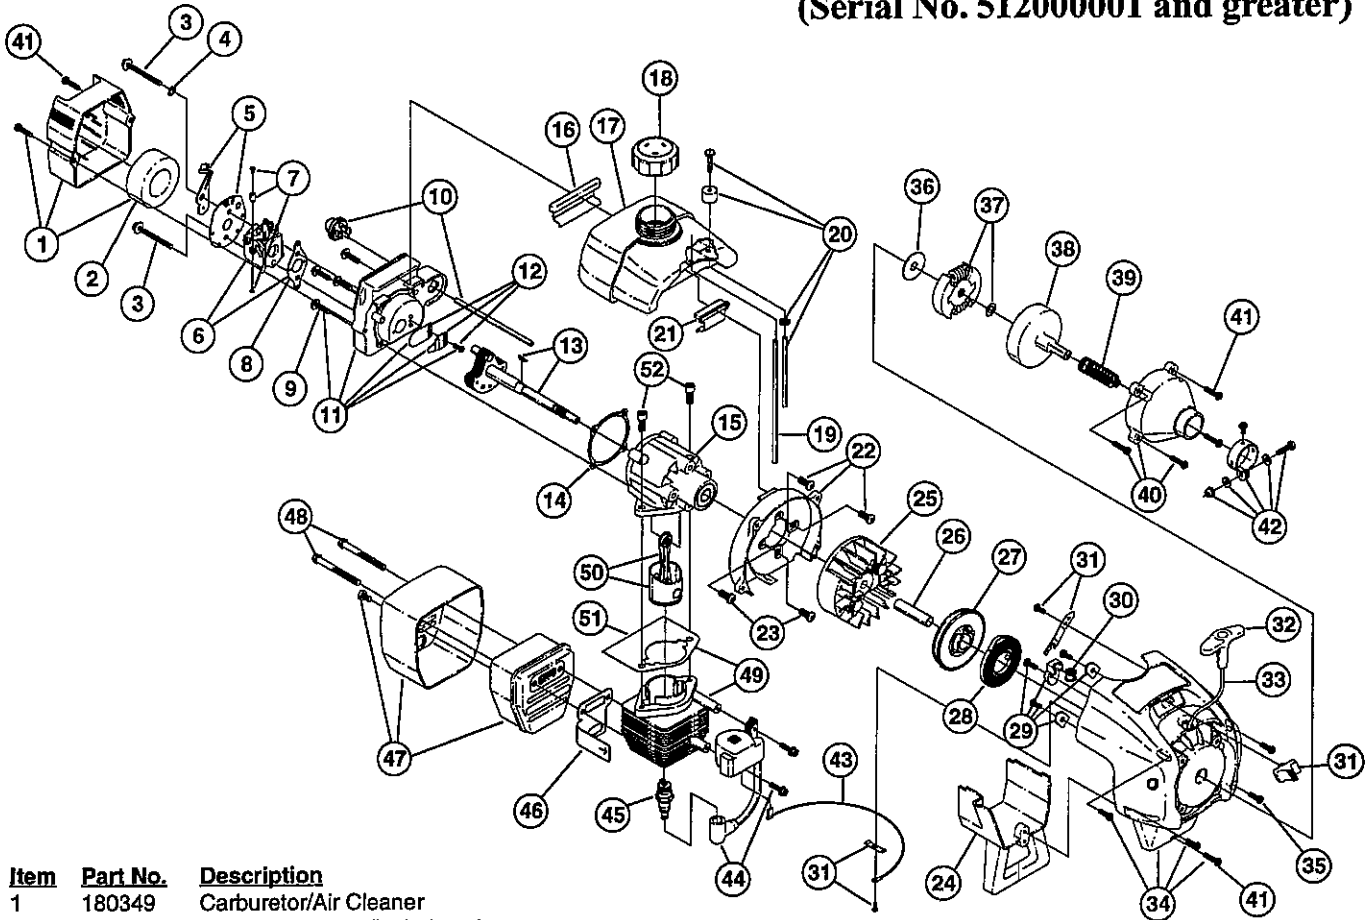

**ENGINE PARTS - MODEL 767r**  
(Serial No. 512000001 and greater)

Item	Part No.	Description
1	180349	Carburetor/Air Cleaner Cover Assembly (includes 2)
2	180350	Air Cleaner Filter
3	180351	Carburetor Mounting Screw Assembly
4	180352	Wavey Washer
5	180353	Choke Lever and Plate
6	181621	Carburetor Assembly W/Limiter Caps (includes 20)
7	682048	Throttle Adjustment Assembly (Walbro)
7	180092	Throttle Adjustment Assembly (Zama)
8	610675	Carburetor Gasket
9	181860	Carb Mount Screw
10	181558	Primer and Hose Assembly
11	180354	Carb Mount Assembly
12	684451	Reed Assembly
13	181498	Power Shaft Assembly
14	612115	Carburetor Mount Gasket
15	180026	Crank Case Service Assembly (includes 13)
16	612134	Rear Mounting Pad
17	181438	Fuel Tank Assembly (includes 18-20)
18	181559	Fuel Cap Assembly
19	181168	Fuel Return Line
20	682039	Fuel Line Assembly
21	145308	Front Mounting Pad
22	153520	Shroud Assembly
23	181861	Shroud Screw
24	153403	Shroud Extension and Stand
25	180929	Flywheel Assembly
26	181065	Spacer
27	181597	Recoil Pulley Assembly
28	613102	Recoil Spring
29	181441	Pulley Retainer Assembly
30	611061	Rope Guide
31	181442	Switch Assembly (includes 43)
32	181079	Pull Handle
33	613103	Rope
34	181443	Starter Housing Assembly (includes 27-34 & 43)