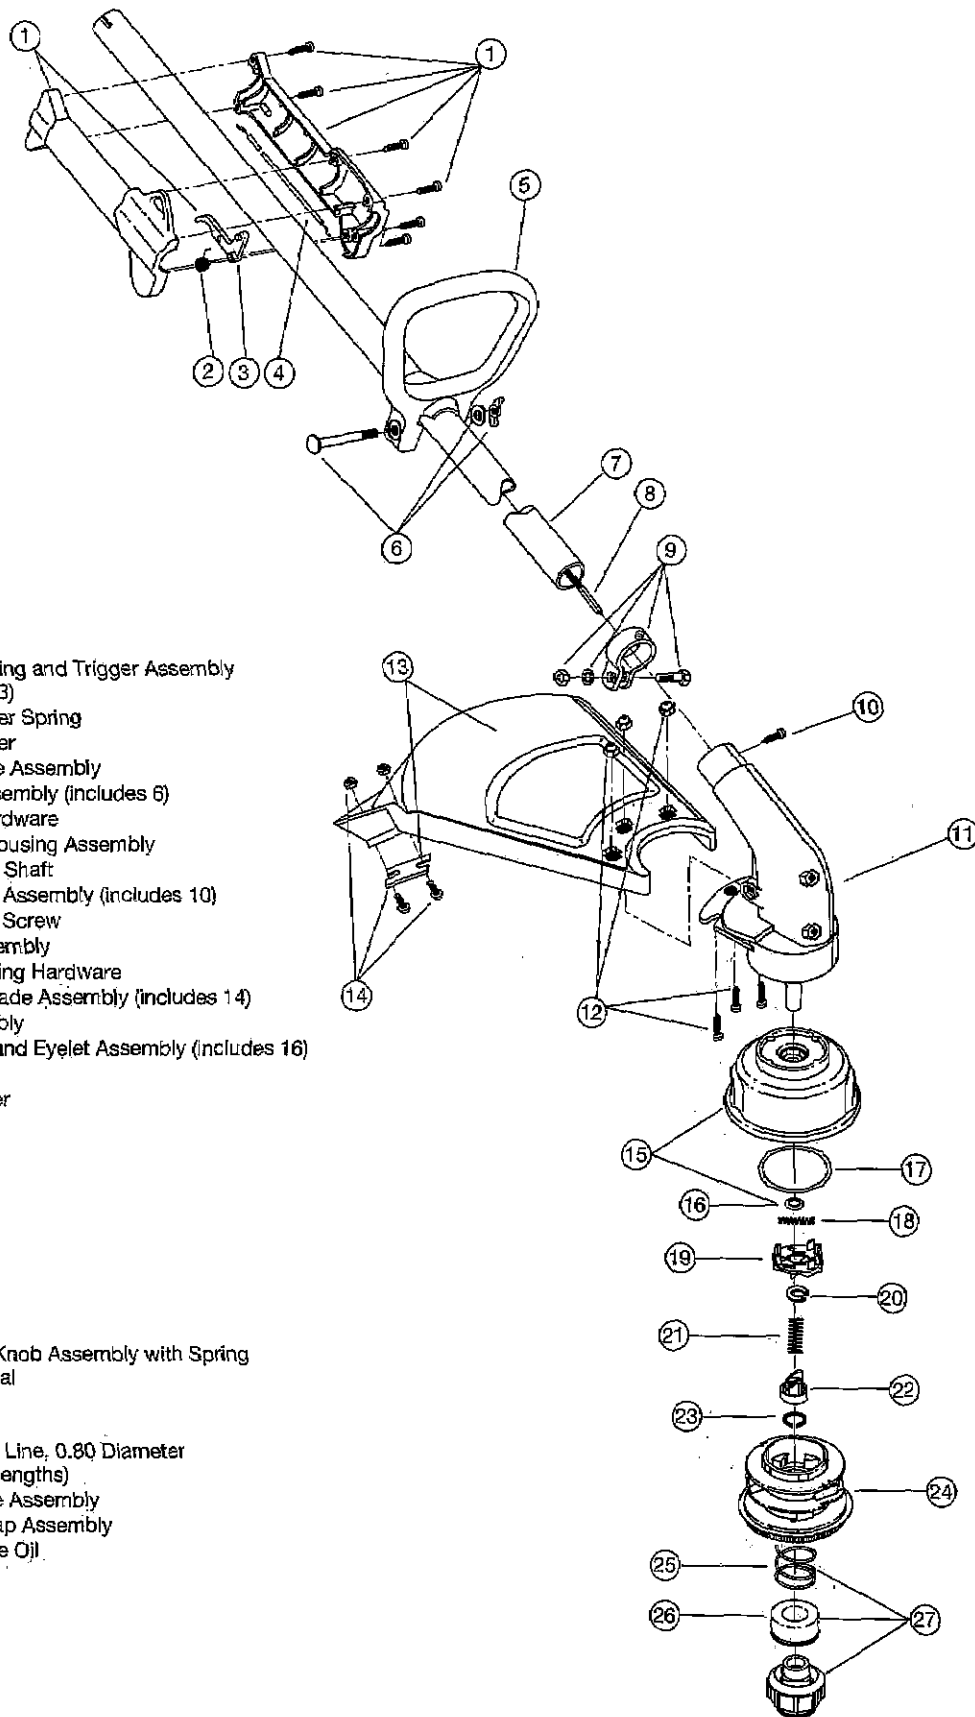

BOOM AND TRIMMER PARTS - MODEL 767r

2-CYCLE GAS TRIMMER

(Serial Number 811172308 and greater)

Item	Part No.	Description
1	182069	Throttle Housing and Trigger Assembly (includes 2 & 3)
2	610314	Throttle Trigger Spring
3	181556	Throttle Trigger
4	182068	Throttle Cable Assembly
5	145819	D-Handle Assembly (includes 6)
6	181587	D-Handle Hardware
7	181569	Drive Shaft Housing Assembly
8	181550	Flexible Drive Shaft
9	153597	Lower Clamp Assembly (includes 10)
10	145569	Anti-Rotation Screw
11	181566	Gearbox Assembly
12	180547	Shield Mounting Hardware
13	180548	Shield and Blade Assembly (includes 14)
14	180553	Blade Assembly
15	181457	Outer Spool and Eyelet Assembly (includes 16)
16	181458	Retainer
17	181561	Thrust Washer
18	181459	Small Spring
19	181461	Slider
20	181532	E-Clip
21	181531	Spring
22	181462	Plunger
23	181463	C-Clip
24	181464	Inner Reel
25	181465	Large Spring
26	181467	Foam Seal
27	181468	Bump Head Knob Assembly with Spring and Foam Seal

Optional Accessories

- 181472 Replacement Line, 0.80 Diameter (Eight - 10 ft lengths)
- 181460 Reel and Line Assembly
- 682075 Shoulder Strap Assembly
- 147543 Ryobi 2-Cycle Oil
- Items Not Shown