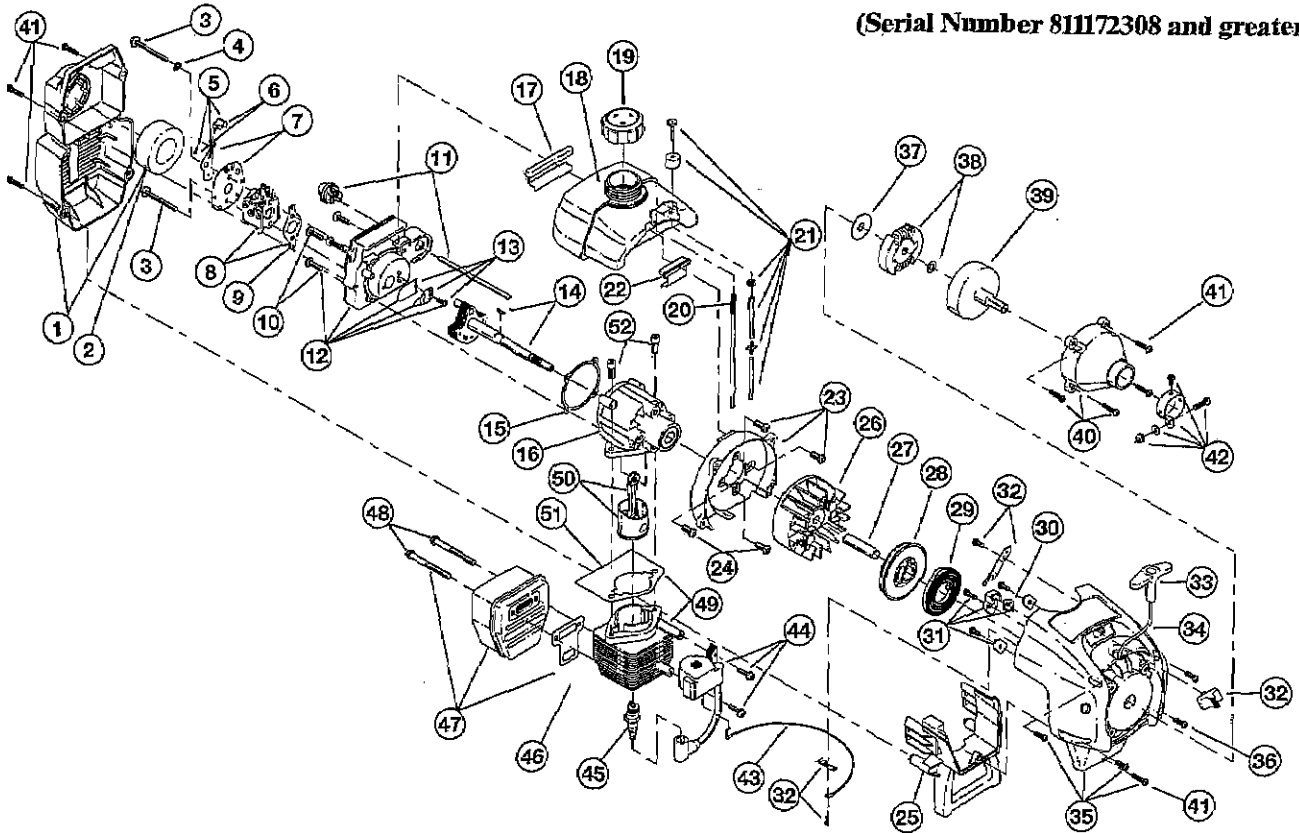

ENGINE PARTS - MODEL 767r
2-CYCLE GAS TRIMMER
(Serial Number 811172308 and greater)

Item	Part No.	Description	Item	Part No.	Description
1	182059	Air Cleaner/Muffler Cover Assembly (includes 2 & 41)	34	613103	Rope
2	180350	Air Cleaner Filter	35	181443	Starter Housing Assembly (includes 28-34 & 43)
3	180351	Carburetor Mounting Screw Assembly	36	181862	Housing Screw
4	180352	Wavey Washer	37	181074	Clutch Washer
5	182061	Choke Lever Assembly (includes 6)	38	181445	Clutch Rotor Assembly
6	182070	Choke Knob and Screw	39	153592	Clutch Drum Assembly
7	182060	Choke Lever and Plate (includes 5)	40	180098	Clutch Cover Assembly
8	182062	Carburetor Assembly W/Limiter Caps (includes 9 & 21)	41	181345	Cover Screw
9	610675	Carburstor Gasket	42	153597	Upper Clamp Assembly
10	181860	Carb Mount Screw	43	180036	Wire Lead
11	181558	Primer and Hose Assembly	44	181937	Module Assembly
12	182063	Carb Mount Assembly (includes 10)	45	610311	Spark Plug
13	684451	Reed Assembly	46	182065	Exhaust Gasket
14	181498	Power Shaft Assembly	47	182066	Muffler Assembly (includes 48)
15	612115	Carburetor Mount Gasket	48	147575	Muffler Mounting Bolt Assembly
16	180026	Crank Case Service Assembly (includes 10, 14 & 24)	49	181622	Cylinder Assembly (includes 52)
17	612134	Rear Mounting Pad	50	684449	Piston and Rod Assembly
18	181438	Fuel Tank Assembly (includes 19-21)	51	610674	Cylinder Gasket
19	181559	Fuel Cap Assembly	52	181870	Cylinder Bolt
20	181168	Fuel Return Line	*	180011	Engine Gasket Kit
21	682039	Fuel Line Assembly	*	180602	O.E.M. Carburetor Repair Kit (Walbro)
22	145308	Front Mounting Pad	*	180090	O.E.M. Carburetor Repair Kit (Zama)
23	153520	Shroud Assembly	*	181873	Gasket Diaphragm Repair Kit (Walbro)
24	181861	Shroud Screw	*	180091	Gasket Diaphragm Repair Kit (Zama)
25	182064	Shroud Extension and Stand	*	180530	Piston Ring
26	180929	Flywheel Assembly	*	181623	Short Block Assembly (includes 10, 14, 16, 24, 45, 49-52)
27	181065	Spacer	*	610676	Flywheel Key
28	181597	Recoil Pulley Assembly	*	181501	Starter Housing Screw Set
29	613102	Recoil Spring	*	610309	Crankcase Seal
30	611061	Rope Guide	*	181599	Clutch Springs (Qty. 2)
31	181441	Pulley Retainer Assembly	*		Items Not Shown
32	181442	Switch Assembly (includes 43)			
33	181079	Pull Handle