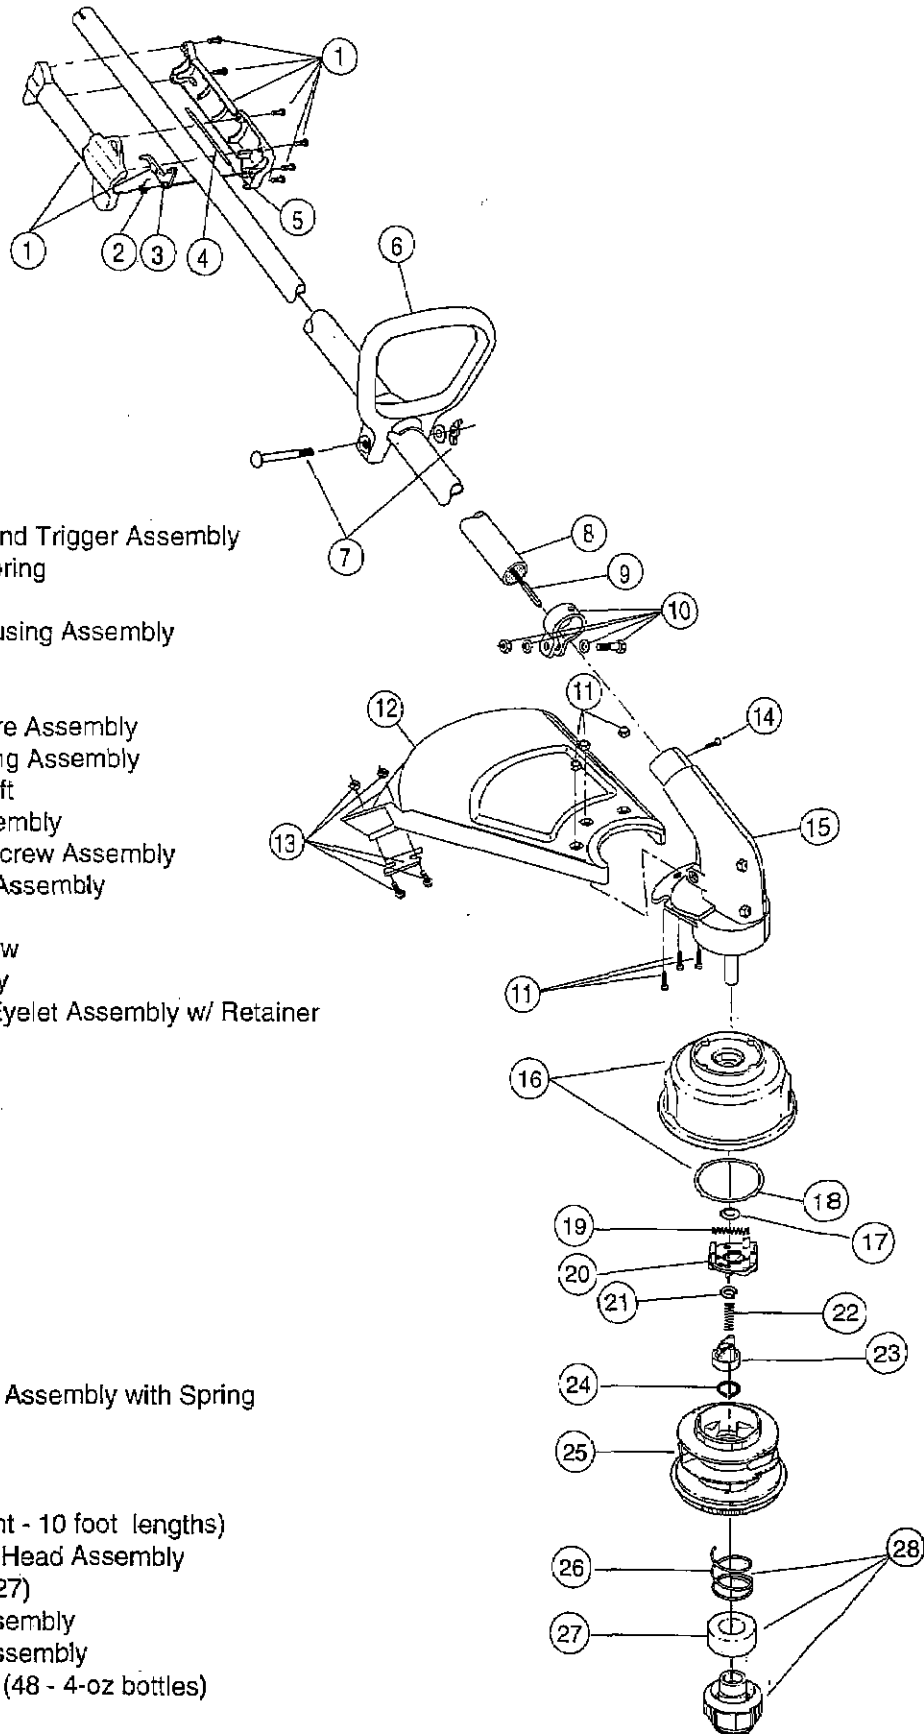

BOOM & TRIMMER PARTS - MODEL 767r

Serial No. 611000001 and greater)

Item	Part No.	Description
1	181557	Throttle Housing and Trigger Assembly
2	610314	Throttle Trigger Spring
3	181556	Throttle Trigger
4	181554	Throttle Cable Housing Assembly
5	180127	Throttle Cable
6	145819	D-Handle
7	181587	D-Handle Hardware Assembly
8	181569	Drive Shaft Housing Assembly
9	181550	Flexible Drive Shaft
10	153597	Lower Clamp Assembly
11	180547	Guard Mounting Screw Assembly
12	180548	Guard and Blade Assembly
13	180553	Blade Assembly
14	145569	Anti-Rotation Screw
15	181566	Gearbox Assembly
16	181457	Outer Spool and Eyelet Assembly w/ Retainer
17	181458	Retainer
18	181561	Thrust Washer
19	181459	Small Spring
20	181461	Slider
21	181532	E-Clip
22	181531	Spring
23	181462	Plunger
24	181463	C-Clip
25	181464	Inner Reel
26	181465	Large Spring
27	181467	Foam Seal
28	181468	Bump Head Knob Assembly with Spring and Foam Seal

Optional Accessories

- 181472 Cutting Line, (Eight - 10 foot lengths)
- 181470 Complete Cutting Head Assembly (includes 10, 14-27)
- 181460 Reel and Line Assembly
- 682075 Shoulder Strap Assembly
- 147541 Ryobi 2-Cycle Oil (48 - 4-oz bottles)