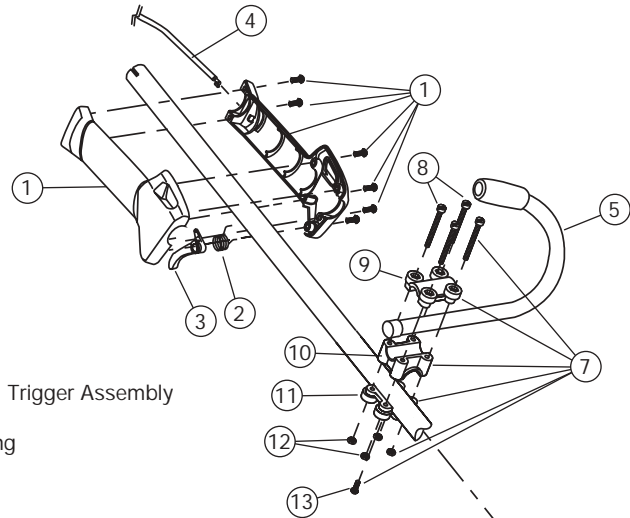

BOOM & TRIMMER PARTS - MODEL 767r

PPN- 41DD76JG034

Item	Part No.	Description
1	791-182808	Throttle Housing and Trigger Assembly (includes 2 & 3)
2	791-610314	Throttle Trigger Spring
3	791-182385	Throttle Trigger
4	791-182068	Throttle Cable
5	791-683815	J-Handle Assembly
7	791-683295	Handle Bracket Assembly (includes 8-13)
8	791-181811	Screw
9	791-181812	Upper Handle Clamp
10	791-181813	Middle Handle Clamp
11	791-181814	Lower Handle Clamp
12	791-181815	Nut
13	791-145569	Anti-Rotation Screw
14	791-181569	Drive Shaft Housing Assembly
15	753-04117	Flexible Drive Shaft
16	791-153597	Lower Clamp Assembly (includes 24)
17	791-180547	Guard Mounting Screw Assembly
18	791-180548	Guard & Blade Assembly (includes 19)
19	791-180553	Blade Assembly
20	791-145569	Anti-Rotation Screw
21	791-181566	Gearbox Assembly
22	791-181457	Outer Spool & Eyelet Assembly
23	791-181458	Retainer
24	791-181561	Thrust Washer
25	791-181459	Small Spring
26	791-181461	Slider
27	791-181532	E-Clip
28	791-181531	Spring
29	791-181462	Plunger
30	791-181463	C-Clip
31	791-181464	Inner Reel
32	791-181465	Large Spring
33	791-181467	Foam Seal & Washer
34	791-181468	Bumb Head Knob Assembly (includes 32 & 33)