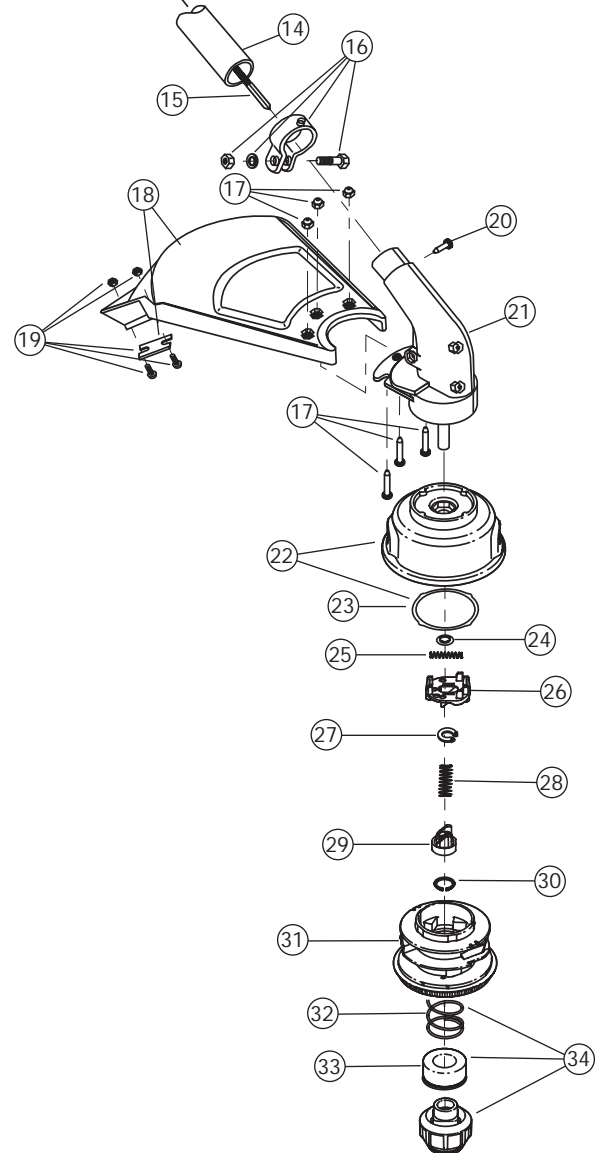

BOOM & TRIMMER PARTS - MODEL 767r

PPN- 41DD76JG034

Item	Part No.	Description
1	791-182808	Throttle Housing and Trigger Assembly (includes 2 & 3)
2	791-610314	Throttle Trigger Spring
3	791-182385	Throttle Trigger
4	791-182068	Throttle Cable
5	791-683815	J-Handle Assembly
7	791-683295	Handle Bracket Assembly (includes 8-13)
8	791-181811	Screw
9	791-181812	Upper Handle Clamp
10	791-181813	Middle Handle Clamp
11	791-181814	Lower Handle Clamp
12	791-181815	Nut
13	791-145569	Anti-Rotation Screw
14	791-181569	Drive Shaft Housing Assembly
15	753-04117	Flexible Drive Shaft
16	791-153597	Lower Clamp Assembly (includes 24)
17	791-180547	Guard Mounting Screw Assembly
18	791-180548	Guard & Blade Assembly (includes 19)
19	791-180553	Blade Assembly
20	791-145569	Anti-Rotation Screw
21	791-181566	Gearbox Assembly
22	791-181457	Outer Spool & Eyelet Assembly
23	791-181458	Retainer
24	791-181561	Thrust Washer
25	791-181459	Small Spring
26	791-181461	Slider
27	791-181532	E-Clip
28	791-181531	Spring
29	791-181462	Plunger
30	791-181463	C-Clip
31	791-181464	Inner Reel
32	791-181465	Large Spring
33	791-181467	Foam Seal & Washer
34	791-181468	Bumb Head Knob Assembly (includes 32 & 33)