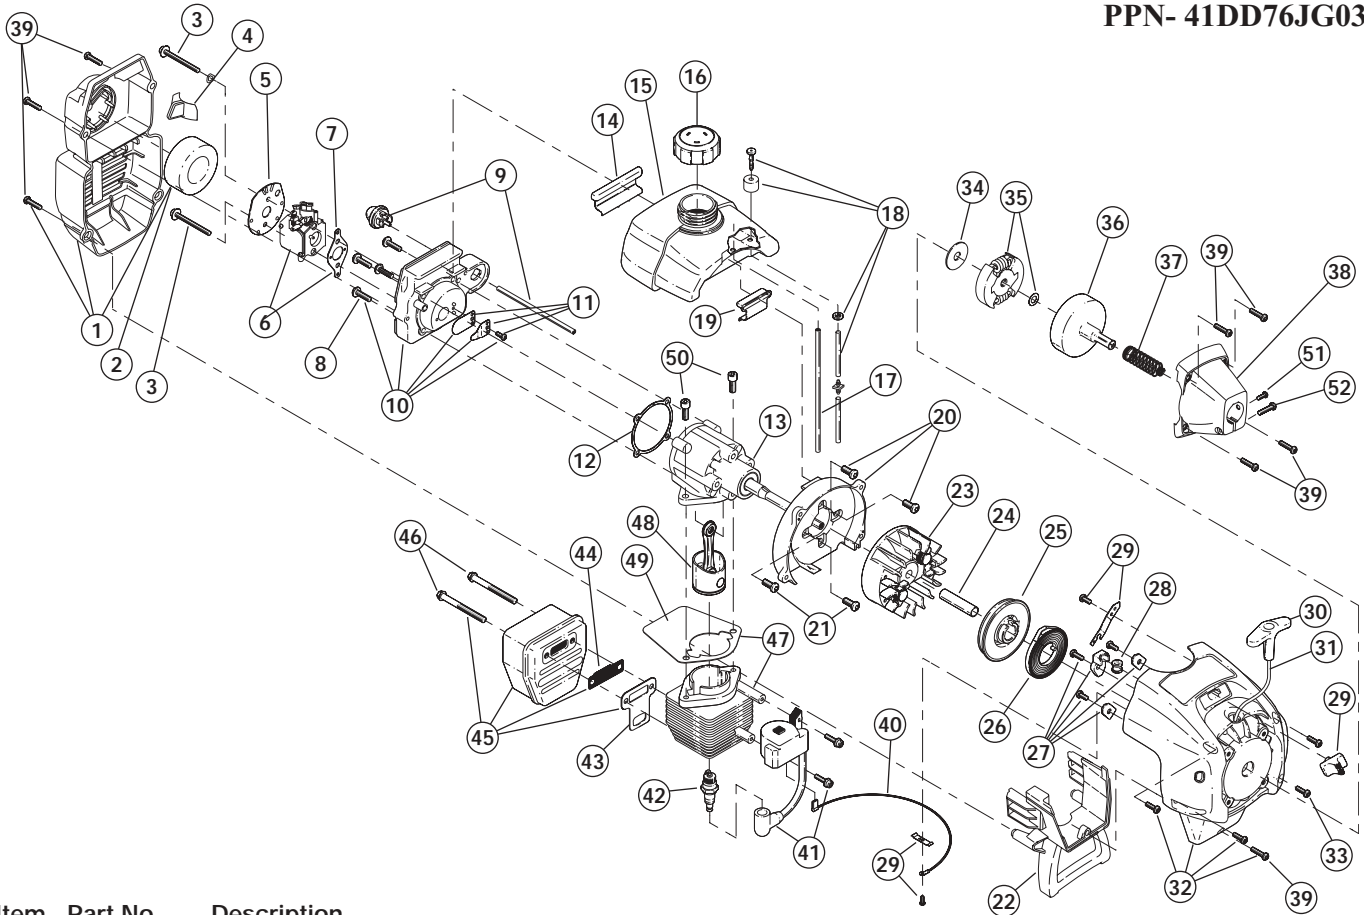

ENGINE PARTS - MODEL 767RJ

PPN- 41DD76JG034

Item	Part No.	Description
1	753-1192	Carburetor/Air Cleaner Cover Assembly (includes 2)
2	791-180350	Air Cleaner Filter
3	791-180351	Carburetor Mounting Screw Assembly
4	753-04227	Choke Lever
5	753-04228	Plate
6	753-04229	Carburetor Assembly (includes 20)
7	791-610675	Carburetor Gasket
8	791-181860	Carb Mount Screw
9	791-181558	Primer and Hose Assembly
10	753-1196	Carb Mount Assembly
11	791-684451	Reed Assembly
12	791-612115	Carburetor Mount Gasket
13	753-04129	Crank Case Service Assembly (includes 23)
14	791-612134	Rear Mounting Pad
15	791-181438	Fuel Tank Assembly (includes 16-18)
16	791-182438	Fuel Cap Assembly
17	791-181168	Fuel Return Line
18	791-682039	Fuel Line Assembly
19	791-145308	Front Mounting Pad
20	791-153520	Shroud Assembly
21	791-181861	Shroud Screw
22	791-153403	Shroud Extension and Stand
23	791-182736	Flywheel Assembly
24	791-181065	Spacer
25	791-181597	Recoil Pulley Assembly
26	791-613102	Recoil Spring
27	791-181441	Pulley Retainer Assembly
28	791-611061	Rope Guide
29	791-181442	Switch Assembly (includes 40)
30	791-181079	Pull Handle
31	791-613103	Rope
32	791-181443	Starter Housing Assembly (includes 25-32 & 39)