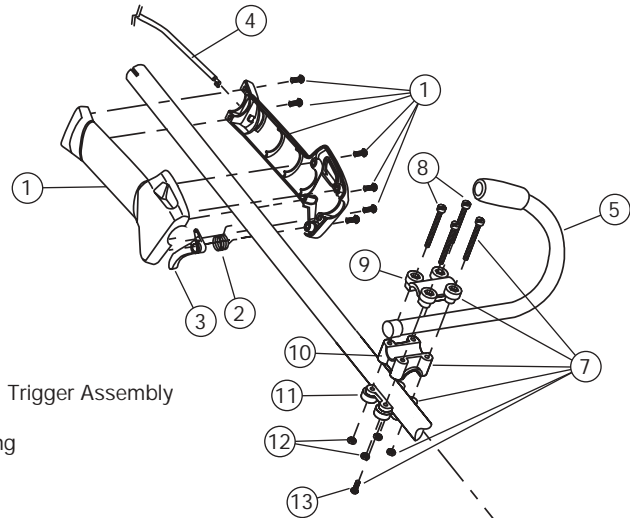

BOOM & TRIMMER PARTS - MODEL 767r

PPN- 41DD76JG034

Item	Part No.	Description
1	791-182808	Throttle Housing and Trigger Assembly (includes 2 & 3)
2	791-610314	Throttle Trigger Spring
3	791-182385	Throttle Trigger
4	791-182068	Throttle Cable
5	791-683815	J-Handle Assembly
7	791-683295	Handle Bracket Assembly (includes 8-13)
8	791-181811	Screw
9	791-181812	Upper Handle Clamp
10	791-181813	Middle Handle Clamp
11	791-181814	Lower Handle Clamp
12	791-181815	Nut
13	791-145569	Anti-Rotation Screw
14	791-181569	Drive Shaft Housing Assembly
15	753-04117	Flexible Drive Shaft
16	791-153597	Lower Clamp Assembly (includes 24)
17	791-180547	Guard Mounting Screw Assembly
18	791-180548	Guard & Blade Assembly (includes 19)
19	791-180553	Blade Assembly
20	791-145569	Anti-Rotation Screw
21	791-181566	Gearbox Assembly
22	791-181457	Outer Spool & Eyelet Assembly
23	791-181458	Retainer
24	791-181561	Thrust Washer
25	791-181459	Small Spring
26	791-181461	Slider
27	791-181532	E-Clip
28	791-181531	Spring
29	791-181462	Plunger
30	791-181463	C-Clip
31	791-181464	Inner Reel
32	791-181465	Large Spring
33	791-181467	Foam Seal & Washer
34	791-181468	Bump Head Knob Assembly (includes 32 & 33)