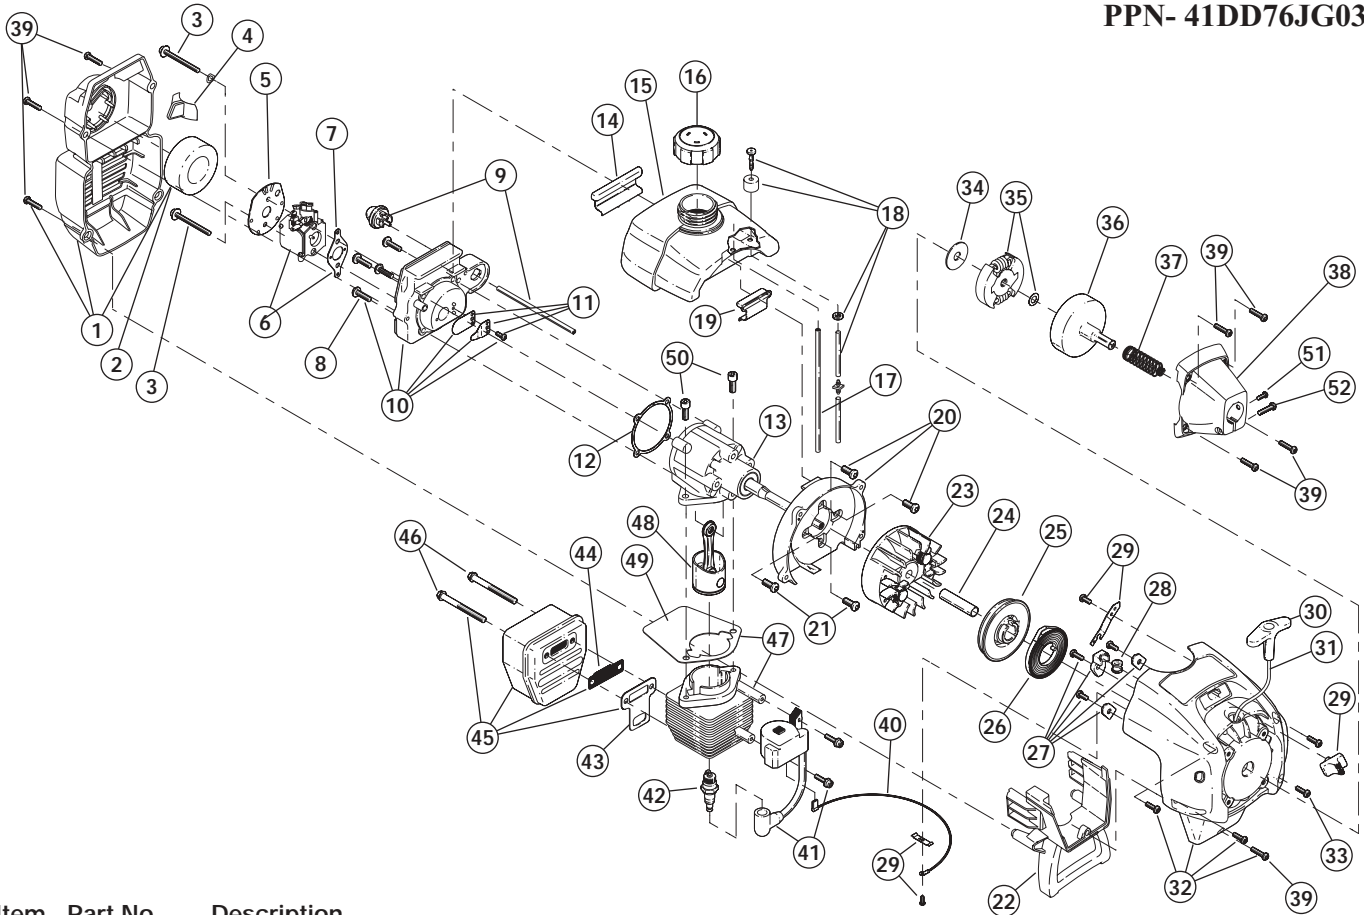

ENGINE PARTS - MODEL 767RJ

PPN- 41DD76JG034

| Item | Part No. | Description |
|------|------------|--|
| 1 | 753-1192 | Carburetor/Air Cleaner Cover Assembly (includes 2) |
| 2 | 791-180350 | Air Cleaner Filter |
| 3 | 791-180351 | Carburetor Mounting Screw Assembly |
| 4 | 753-04227 | Choke Lever |
| 5 | 753-04228 | Plate |
| 6 | 753-04229 | Carburetor Assembly (includes 20) |
| 7 | 791-610675 | Carburetor Gasket |
| 8 | 791-181860 | Carb Mount Screw |
| 9 | 791-181558 | Primer and Hose Assembly |
| 10 | 753-1196 | Carb Mount Assembly |
| 11 | 791-684451 | Reed Assembly |
| 12 | 791-612115 | Carburetor Mount Gasket |
| 13 | 753-04129 | Crank Case Service Assembly (includes 23) |
| 14 | 791-612134 | Rear Mounting Pad |
| 15 | 791-181438 | Fuel Tank Assembly (includes 16-18) |
| 16 | 791-182438 | Fuel Cap Assembly |
| 17 | 791-181168 | Fuel Return Line |
| 18 | 791-682039 | Fuel Line Assembly |
| 19 | 791-145308 | Front Mounting Pad |
| 20 | 791-153520 | Shroud Assembly |
| 21 | 791-181861 | Shroud Screw |
| 22 | 791-153403 | Shroud Extension and Stand |
| 23 | 791-182736 | Flywheel Assembly |
| 24 | 791-181065 | Spacer |
| 25 | 791-181597 | Recoil Pulley Assembly |
| 26 | 791-613102 | Recoil Spring |
| 27 | 791-181441 | Pulley Retainer Assembly |
| 28 | 791-611061 | Rope Guide |
| 29 | 791-181442 | Switch Assembly (includes 40) |
| 30 | 791-181079 | Pull Handle |
| 31 | 791-613103 | Rope |
| 32 | 791-181443 | Starter Housing Assembly (includes 25-32 & 39) |