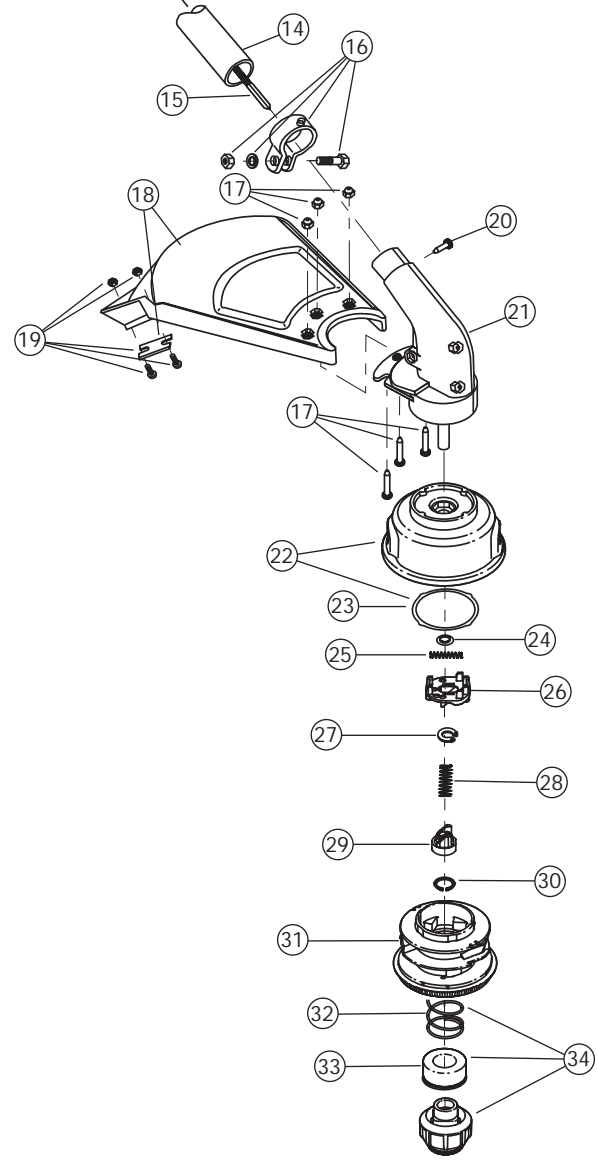

Optional Accessories

- 791-181472 Replacement Line, 0.080 Diameter
- 791-181470 Complete Cutting Head Assembly (includes 17 & 21-34)
- 791-181460 Reel and Line Assembly
- 791-682075 Shoulder Strap Assembly

- Items Not Shown