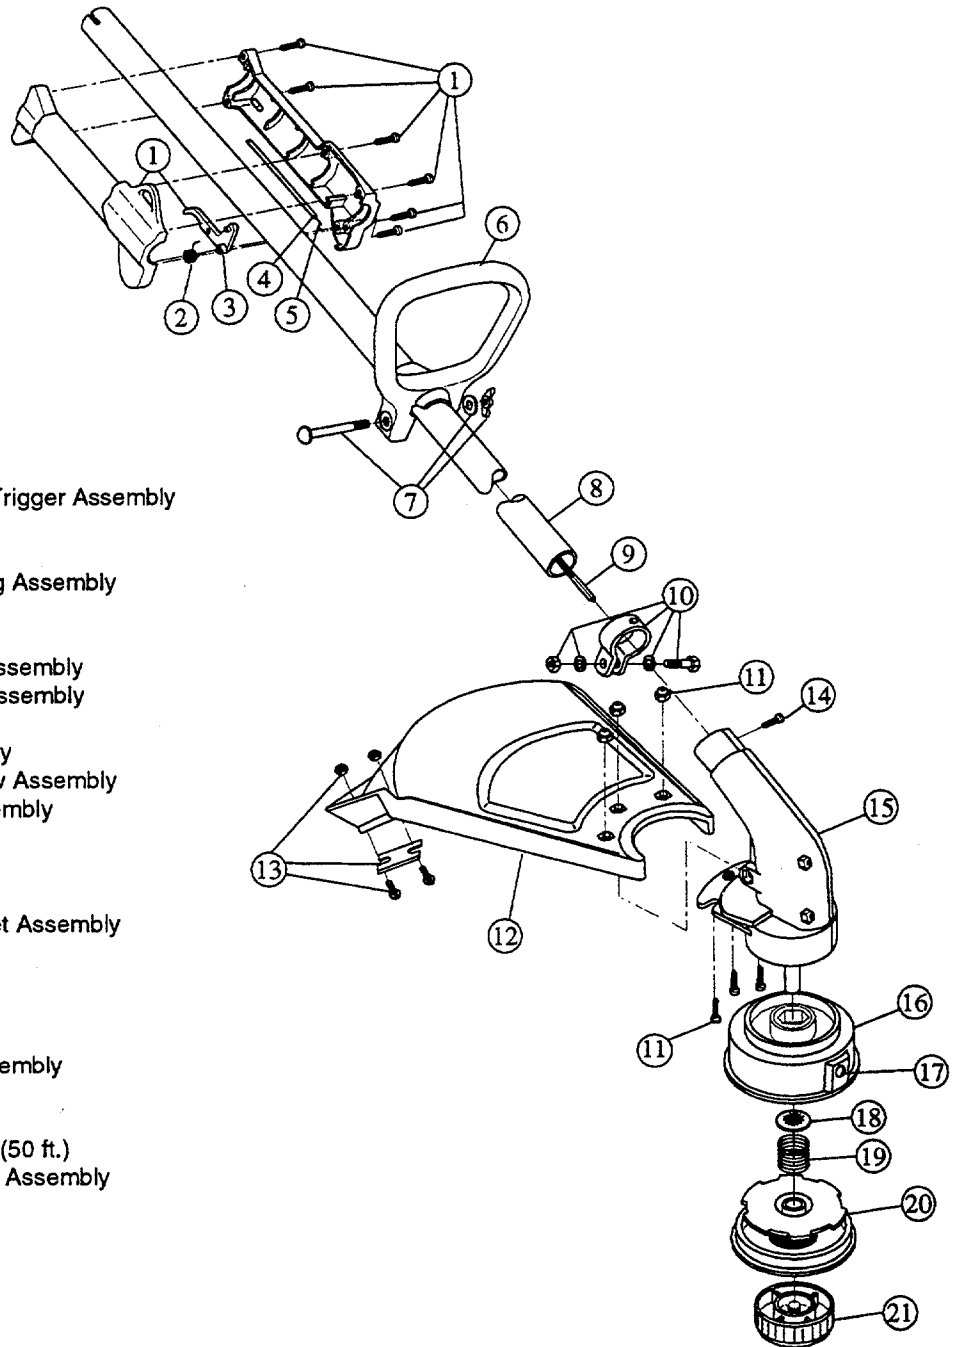

BOOM & TRIMMER PARTS - RYOBI 765r

(Serial no. 502068326 and greater)

Item	Part No.	Description
1	180981	Throttle Housing and Trigger Assembly
2	610314	Throttle Trigger Spring
3	180975	Throttle Trigger
4	147594	Throttle Cable Housing Assembly
5	610315	Throttle Cable
6	145819	D-Handle
7	153523	D-Handle Hardware Assembly
8	180757	Drive Shaft Housing Assembly
9	682064	Flexible Drive Shaft
10	153597	Lower Clamp Assembly
11	180547	Guard Mounting Screw Assembly
12	180548	Guard and Blade Assembly
13	180553	Blade Assembly
14	145569	Anti-Rotation Screw
15	180549	Gearbox Assembly
16	153619	Outer Spool and Eyelet Assembly
17	145569	Eyelet
18	610660	Retainer (10 pack)
19	610317	Spring
20	153600	Inner Reel
21	153066	Bump Head Knob Assembly