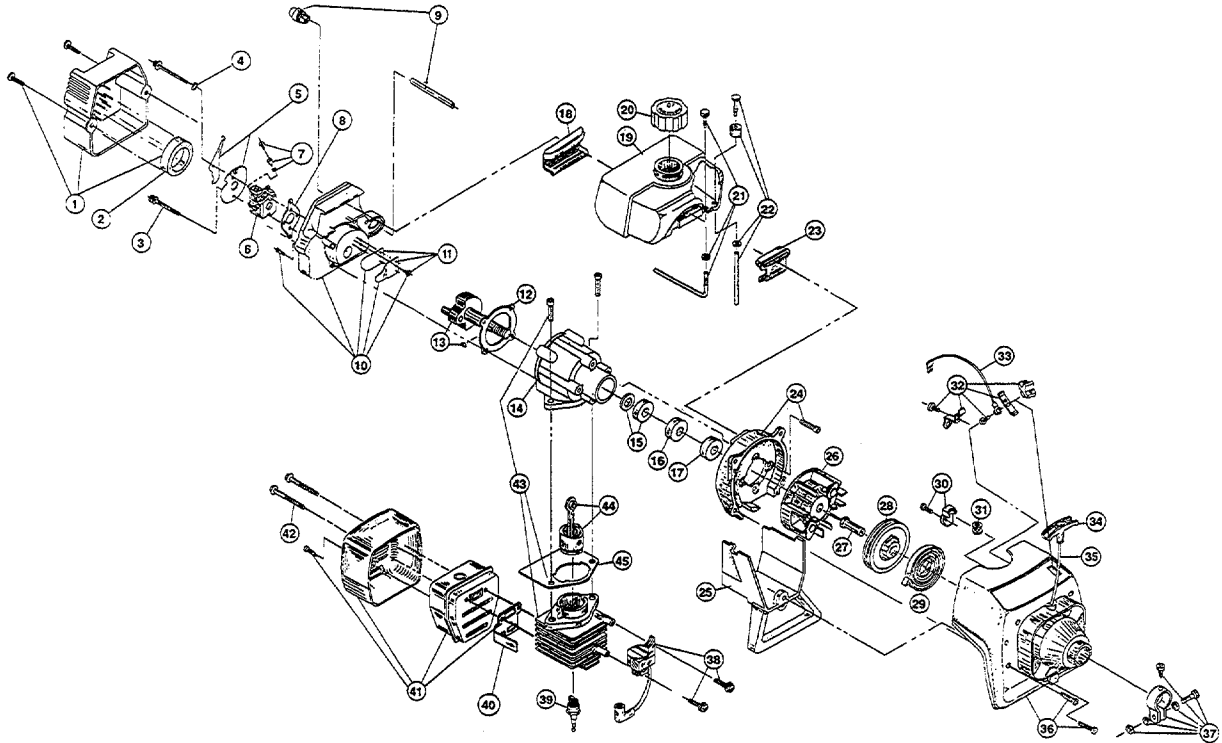

ENGINE PARTS - RYOBI 765r

(Serial no. 502068326 and greater)

Item	Part No.	Description	Item	Part No.	Description
1	180349	Carburetor/Air Cleaner Cover Assembly (includes item 2)	28	180535	Recoil Pulley Assembly
2	180350	Air Cleaner Filter	29	613102	Recoil Spring
3	180351	Carburetor Mounting Screw Assembly	30	180930	Pulley Retainer Assembly
4	180352	Wavey Washer	31	611061	Rope Guide
5	180353	Choke Lever and Plate	32	180035	Switch Assembly
6	180984	Carburetor Assembly W/Limiter Caps	33	180036	Wire Lead
7	682048	Throttle Adjustment Assembly (Walbro)	34	610300	Pull Handle
7	180092	Throttle Adjustment Assembly (Zama)	35	613103	Rope
8	610675	Carburetor Gasket (10 pack)	36	180093	Starter Housing Assembly
9	683974	Primer and Hose Assembly	37	153597	Upper Clamp Assembly
10	180354	Carburetor Mount Assembly (includes 11 and 12)	38	683390	Module Assembly
11	147573	Reed Assembly	39	610311	Spark Plug
12	612115	Carburetor Mount Gasket (10 pack)	40	180980	Exhaust Gasket
13	180002	Power Shaft Assembly	41	180119	Muffler Assembly (includes item 42)
14	180009	Crankcase Service Assembly (items 13-17)	42	147575	Muffler Mounting Bolt Assembly
15	682041	Inner Bearing Assembly	43	180063	Cylinder Assembly
16	610309	Seal	44	147012	Piston and Rod Assembly
17	610308	Outer Bearing Assembly	45	610674	Cylinder Gasket (10 pack)
18	612134	Rear Mounting Pad	*	180012	Engine Hardware Kit
19	147580	Fuel Tank Assembly (includes items 20-22)	*	180011	Engine Gasket Kit
20	180000	Fuel Cap Assembly	*	153308	O.E.M. Carburetor Repair Kit (Walbro)
21	147290	Return Line Assembly	*	180090	O.E.M. Carburetor Repair Kit (Zama)
22	682039	Fuel Line Assembly	*	153309	Gasket-Diaphragm Repair Kit (Walbro)
23	145308	Front Mounting Pad	*	180091	Gasket-Diaphragm Repair Kit (Zama)
24	153520	Shroud Assembly	*	180530	Piston Ring
25	683078	Shroud Extension and Stand	*	180745	Short Block Assembly (items 13-17, 39, 43-45)
26	180929	Flywheel Assembly	*	610676	Flywheel Key (10 pack)
27	610303	Square Nut Drive	*	147544	Starter Housing Screw Set
			*	180986	Carburetor Limiter Cap Set
			*		not shown