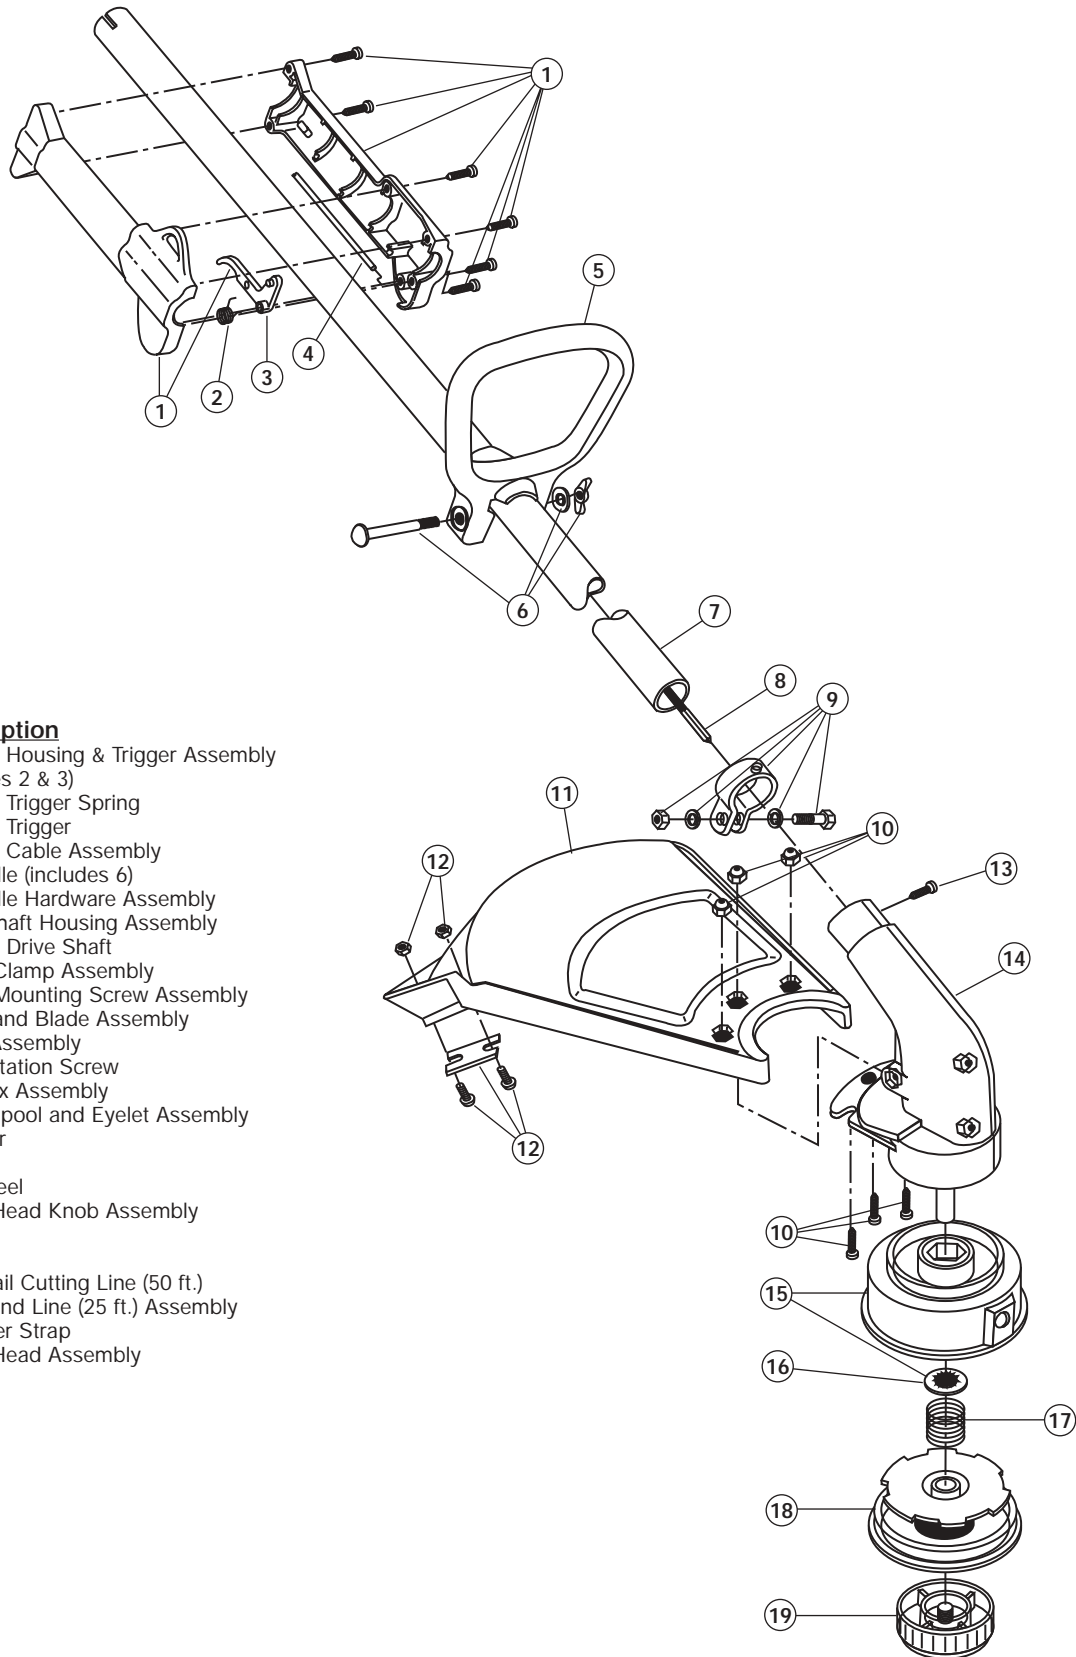

BOOM & TRIMMER PARTS - RYOBI 765r

2-CYCLE GAS TRIMMER

PPN - 41BD765G034

Item	Part No.	Description
1	791-182069	Throttle Housing & Trigger Assembly (includes 2 & 3)
2	791-610314	Throttle Trigger Spring
3	791-181556	Throttle Trigger
4	791-182068	Throttle Cable Assembly
5	791-153064	D-Handle (includes 6)
6	791-153317	D-Handle Hardware Assembly
7	753-04330	Drive Shaft Housing Assembly
8	753-04251	Flexible Drive Shaft
9	791-153597	Lower Clamp Assembly
10	791-180547	Guard Mounting Screw Assembly
11	791-180548	Guard and Blade Assembly
12	791-181823	Blade Assembly
13	791-145569	Anti-Rotation Screw
14	791-180549	Gearbox Assembly
15	791-153619	Outer Spool and Eyelet Assembly
16	791-610660	Retainer
17	791-610317B	Spring
18	753-1155	Inner Reel
19	791-153066	Bump Head Knob Assembly

Optional Accessories

- 791-610375 Monoflail Cutting Line (50 ft.)
- 791-153577 Spool and Line (25 ft.) Assembly
- 791-682075 Shoulder Strap
- 791-180897 Bump Head Assembly
- not shown