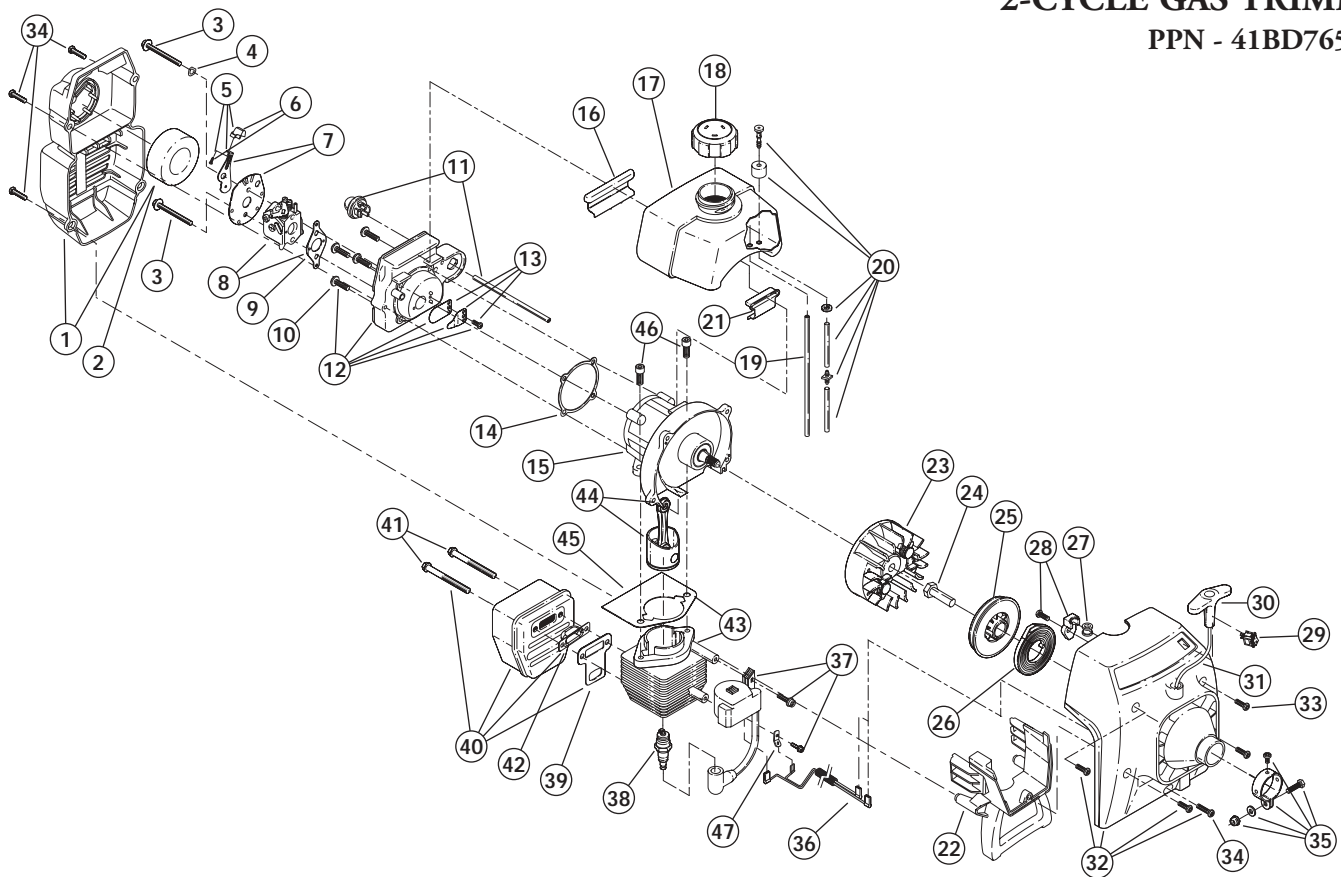

ENGINE PARTS - RYOBI 765r

2-CYCLE GAS TRIMMER

PPN - 41BD765G034

Item	Part No.	Description	Item	Part No.	Description
1	791-180349	Air Cleaner/Muffler Cover Assembly (includes 2 & 34)	28	791-181889	Pulley Retainer Assembly
2	791-180350	Air Cleaner Filter	29	753-04241	Switch Assembly (includes 36)
3	791-180351	Carburetor Mounting Screw Assembly	30	791-181079	Pull Handle
4	791-180226	Wavey Washer	31	791-613103	Rope
5	791-182061	Choke Lever Assembly (includes 6)	32	753-04300	Starter Housing Assembly (includes 25-31, 33 & 34)
6	791-182070	Choke Knob and Screw	33	791-181862	Screw
7	791-182060	Choke Assembly (includes 5 & 6)	34	791-181345	Screw
8	753-04320	Carburetor Assembly (includes 9 & 20)	35	791-153597	Upper Clamp Assembly
9	791-610675	Carburetor Gasket	36	753-04242	Wire Lead
10	791-181860	Carb Mount Screw	37	753-04324	Module Assembly
11	791-181558	Primer and Hose Assembly	38	791-610311	Spark Plug
12	753-1196	Carb Mount Assembly (includes 10 & 13)	39	753-04159	Exhaust Gasket
13	791-684451	Reed Assembly	40	791-182066	Muffler Assembly (includes 39, 41 & 42)
14	753-1208	Carburetor Mount Gasket	41	791-147575	Muffler Mounting Bolt Assembly
15	753-04321	Crank Case Service Assembly (includes 10)	42	791-182747	Sparks Arrestor
16	791-612134	Rear Mounting Pad	43	753-04323	Cylinder Assembly (includes 46 & 47)
17	791-181152	Fuel Tank Assembly (includes 18 & 20)	44	753-1207	Piston and Rod Assembly
18	791-182271	Fuel Cap Assembly	45	753-1197	Cylinder Gasket
19	791-181168	Fuel Return Line	46	791-182723	Cylinder Bolt
20	791-682039	Fuel Line Assembly	47	791-611063	Ground Tab
21	791-145308	Front Mounting Pad	*	753-04134	Engine Gasket Kit
22	791-182064	Shroud Extension & Stand	*	791-180090	O.E.M. Carburetor Repair Kit
23	791-182736	Flywheel Assembly	*	791-180091	Gasket Diaphragm Repair Kit
24	791-610303	Square Nut Drive	*	753-1209	Piston Ring
25	753-04232	Recoil Pulley Assembly	*	753-04322	Short Block Assembly (includes 10, 15, 38, 43-46)
26	791-613102	Recoil Spring			
27	791-611061	Rope Guide			

* Items Not Shown