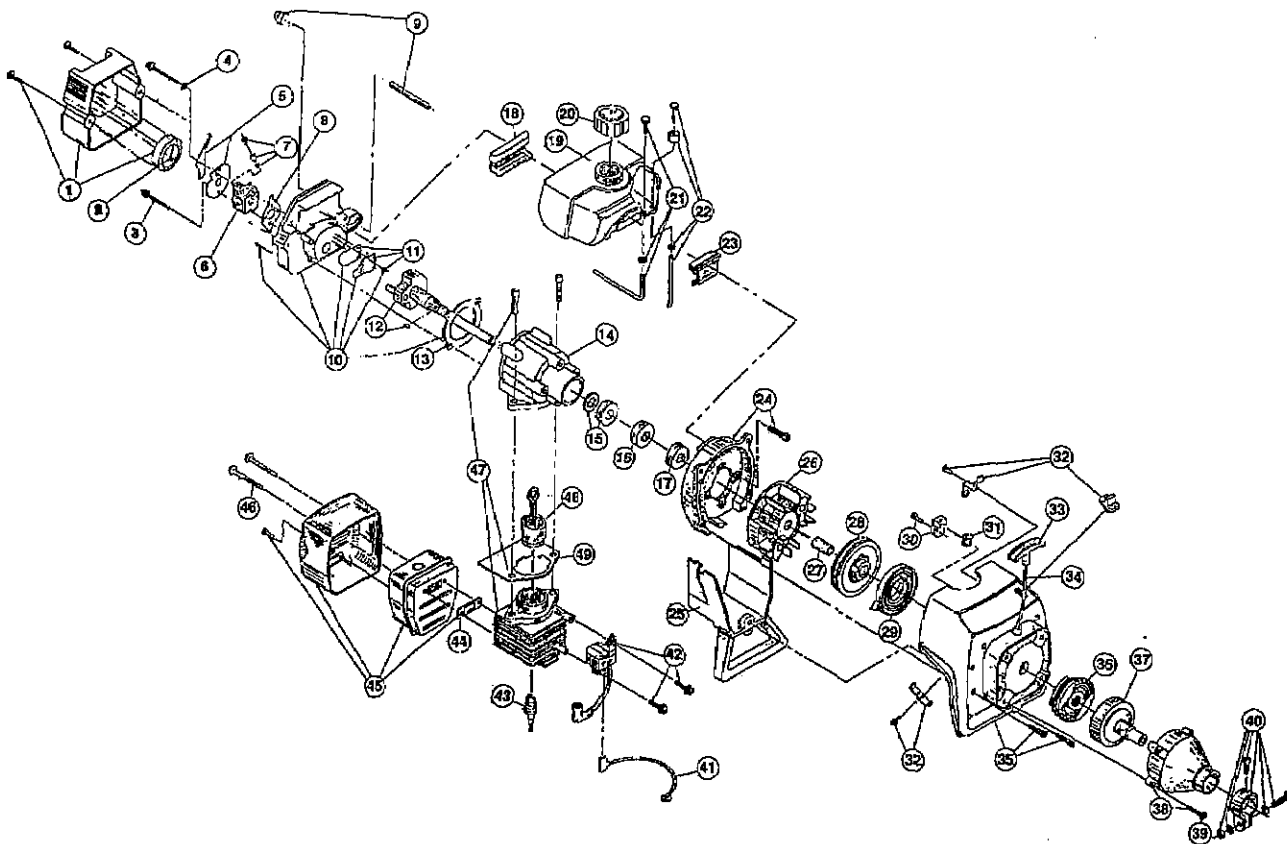

ENGINE PARTS - RYOBI 760r

<u>Item</u>	<u>Part No.</u>	<u>Description</u>	<u>Item</u>	<u>Part No.</u>	<u>Description</u>
1	180349	Carburetor/Air Cleaner Cover Assembly (includes item 2)	31	611061	Rope Guide
2	180350	Air Cleaner Filter	32	180035	Switch Assembly
3	180351	Carburetor Mounting Screw Assembly	33	610300	Pull Handle
4	180352	Wavey Washer	34	613103	Rope
5	180353	Choke Lever and Plate	35	180101	Starter Housing Assembly
6	147572	Carburetor Assembly	36	153591	Clutch Rotor Assembly
7	682048	Throttle Adjustment Assembly	37	153592	Clutch Drum Assembly
8	610675	Carburetor Gasket (10 pack)	38	683601	Clutch Cover Assembly
9	683974	Primer and Hose Assembly	39	145888	Clutch Cover Screw Assembly
10	180354	Carburetor Mount Assembly (includes 11 and 13)	40	153597	Upper Clamp Assembly
11	147573	Reed Assembly	41	180036	Wire Lead
12	180022	Crankcase Service Assembly	42	683390	Module Assembly
13	612115	Carburetor Mount Gasket (10 pack)	43	610311	Spark Plug
14	180026	Crankcase Service Assembly (items 12, 14-17)	44	610672	Exhaust Gasket (10 pack)
15	682041	Inner Bearing Assembly	45	180119	Muffler Assembly
16	610309	Seal	46	147575	Muffler Mounting Bolt Assembly
17	610308	Outer Bearing Assembly	47	180063	Cylinder Assembly
18	612134	Rear Mounting Pad	48	147012	Piston and Rod Assembly
19	147580	Fuel Tank Assembly (includes items 20-22)	49	145564	Cylinder Gasket (10 pack)
20	180000	Fuel Cap Assembly	*	180034	Engine Hardware Kit
21	147290	Return Line Assembly	*	180011	Engine Gasket Kit
22	682039	Fuel Line Assembly	*	153308	O.E.M. Carburetor Repair Kit
23	145308	Front Mounting Pad	*	153309	Gasket-Diaphragm Repair Kit
24	153520	Shroud Assembly	*	180530	Piston Ring
25	683078	Shroud Extension and Stand	*	180027	Short Block Assembly (items 12, 14-17, 47-49)
26	153624	Flywheel Assembly	*	610676	Flywheel Key (10 pack)
27	145918	Spacer	*	147544	Starter Housing Screw Set
28	683856	Recoil Pulley Assembly			
29	613102	Recoil Spring			
30	153644	Pulley Retainer Assembly			
			*	not shown	

The above part numbers are for serial numbers 301090419 and greater.