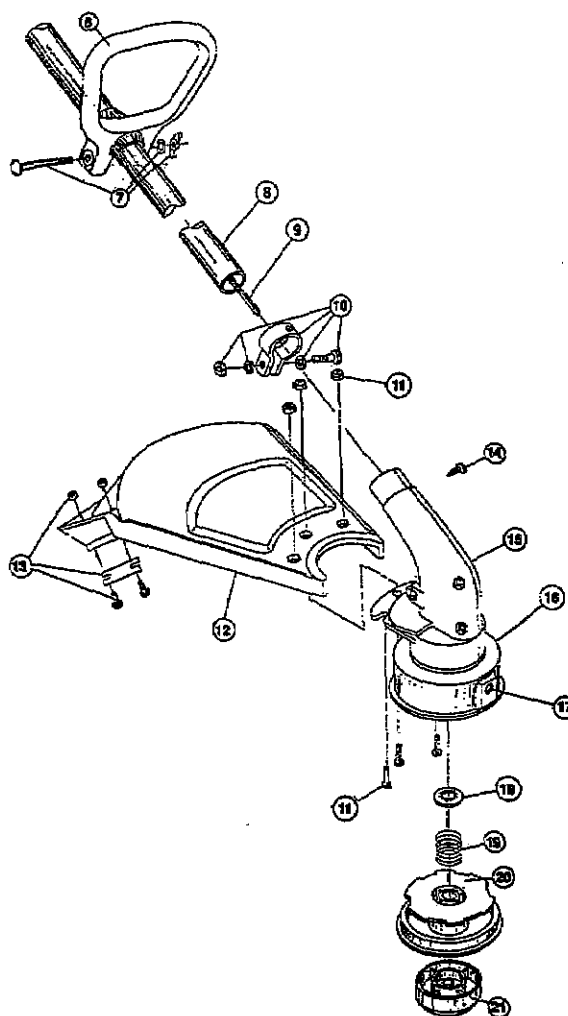

The above part numbers are for serial numbers 301090419 and greater.

BOOM & TRIMMER PARTS - RYOBI 760r

Item	Part No.	Description
1	180277	Throttle Housing and Trigger Assembly
2	610314	Throttle Trigger Spring
3	180021	Throttle Cable Housing Assembly
4	180127	Throttle Cable
5	610327	Shoulder Strap Clip
6	145819	D-Handle
7	153523	D-Handle Hardware Assembly
8	180546	Drive Shaft Housing Assembly
9	682064	Flexible Drive Shaft
10	153597	Lower Clamp Assembly
11	180547	Guard Mounting Screw Assembly
12	180548	Guard and Blade Assembly
13	180553	Blade Assembly
14	145569	Anti-Rotation Screw
15	180549	Gearbox Assembly
16	153619	Outer Spool and Eyelet Assembly
17	145566	Eyelet
18	610660	Retainer (10 pack)
19	610317	Spring
20	153600	Inner Reel
21	153066	Bump Head Knob Assembly