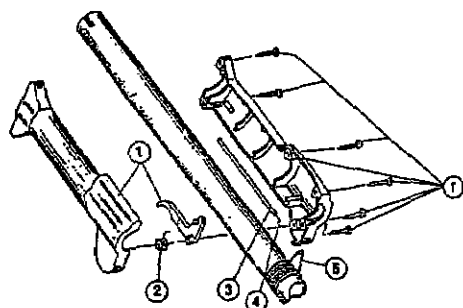

The above part numbers are for serial numbers 301090419 and greater.

BOOM & TRIMMER PARTS - RYOBI 760r

Item	Part No.	Description
1	180277	Throttle Housing and Trigger Assembly
2	610314	Throttle Trigger Spring
3	180021	Throttle Cable Housing Assembly
4	180127	Throttle Cable
5	610327	Shoulder Strap Clip
6	145819	D-Handle
7	153523	D-Handle Hardware Assembly
8	180546	Drive Shaft Housing Assembly
9	682064	Flexible Drive Shaft
10	153597	Lower Clamp Assembly
11	180547	Guard Mounting Screw Assembly
12	180548	Guard and Blade Assembly
13	180553	Blade Assembly
14	145569	Anti-Rotation Screw
15	180549	Gearbox Assembly
16	153619	Outer Spool and Eyelet Assembly
17	145566	Eyelet
18	610660	Retainer (10 pack)
19	610317	Spring
20	153600	Inner Reel
21	153066	Bump Head Knob Assembly