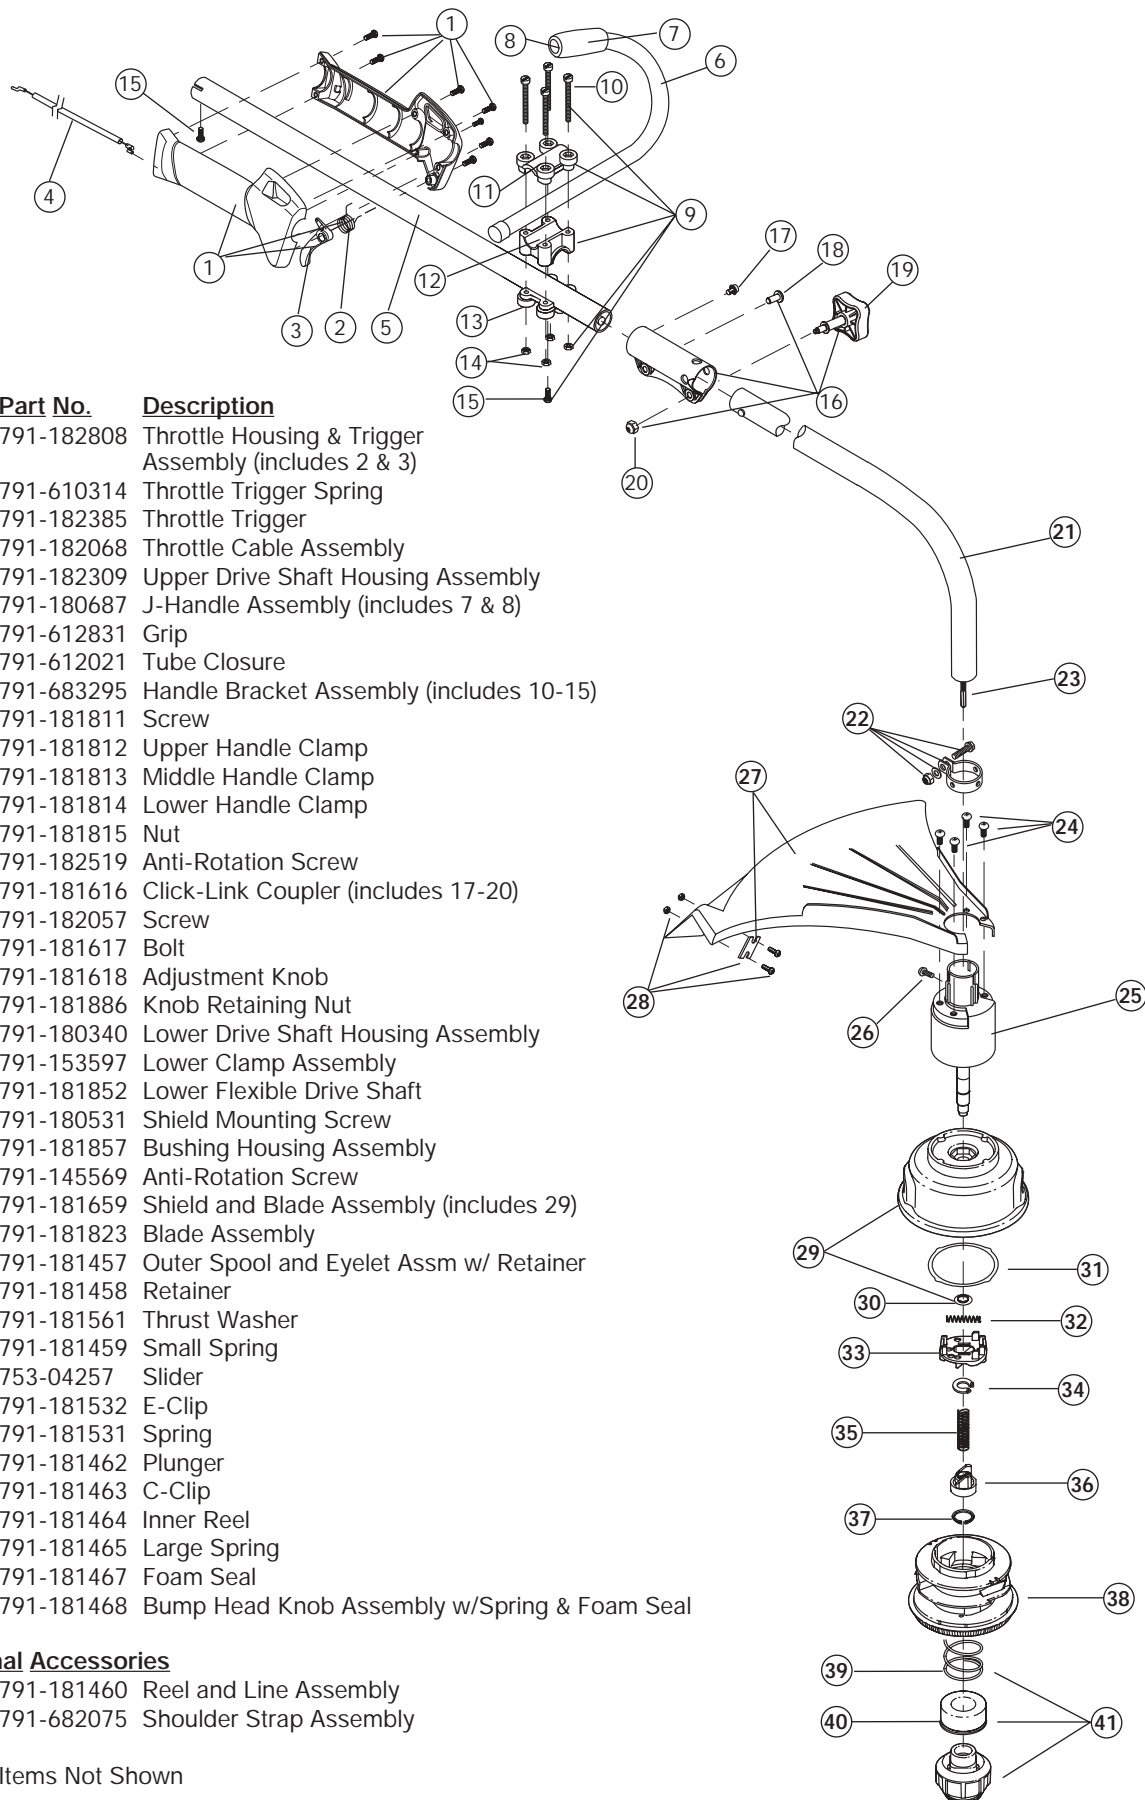

## 2-CYCLE GAS TRIMMER

PPN 41ED725A034

Item	Part No.	Description
1	791-182808	Throttle Housing & Trigger Assembly (includes 2 & 3)
2	791-610314	Throttle Trigger Spring
3	791-182385	Throttle Trigger
4	791-182068	Throttle Cable Assembly
5	791-182309	Upper Drive Shaft Housing Assembly
6	791-180687	J-Handle Assembly (includes 7 & 8)
7	791-612831	Grip
8	791-612021	Tube Closure
9	791-683295	Handle Bracket Assembly (includes 10-15)
10	791-181811	Screw
11	791-181812	Upper Handle Clamp
12	791-181813	Middle Handle Clamp
13	791-181814	Lower Handle Clamp
14	791-181815	Nut
15	791-182519	Anti-Rotation Screw
16	791-181616	Click-Link Coupler (includes 17-20)
17	791-182057	Screw
18	791-181617	Bolt
19	791-181618	Adjustment Knob
20	791-181886	Knob Retaining Nut
21	791-180340	Lower Drive Shaft Housing Assembly
22	791-153597	Lower Clamp Assembly
23	791-181852	Lower Flexible Drive Shaft
24	791-180531	Shield Mounting Screw
25	791-181857	Bushing Housing Assembly
26	791-145569	Anti-Rotation Screw
27	791-181659	Shield and Blade Assembly (includes 29)
28	791-181823	Blade Assembly
29	791-181457	Outer Spool and Eyelet Assm w/ Retainer
30	791-181458	Retainer
31	791-181561	Thrust Washer
32	791-181459	Small Spring
33	753-04257	Slider
34	791-181532	E-Clip
35	791-181531	Spring
36	791-181462	Plunger
37	791-181463	C-Clip
38	791-181464	Inner Reel
39	791-181465	Large Spring
40	791-181467	Foam Seal
41	791-181468	Bump Head Knob Assembly w/Spring & Foam Seal