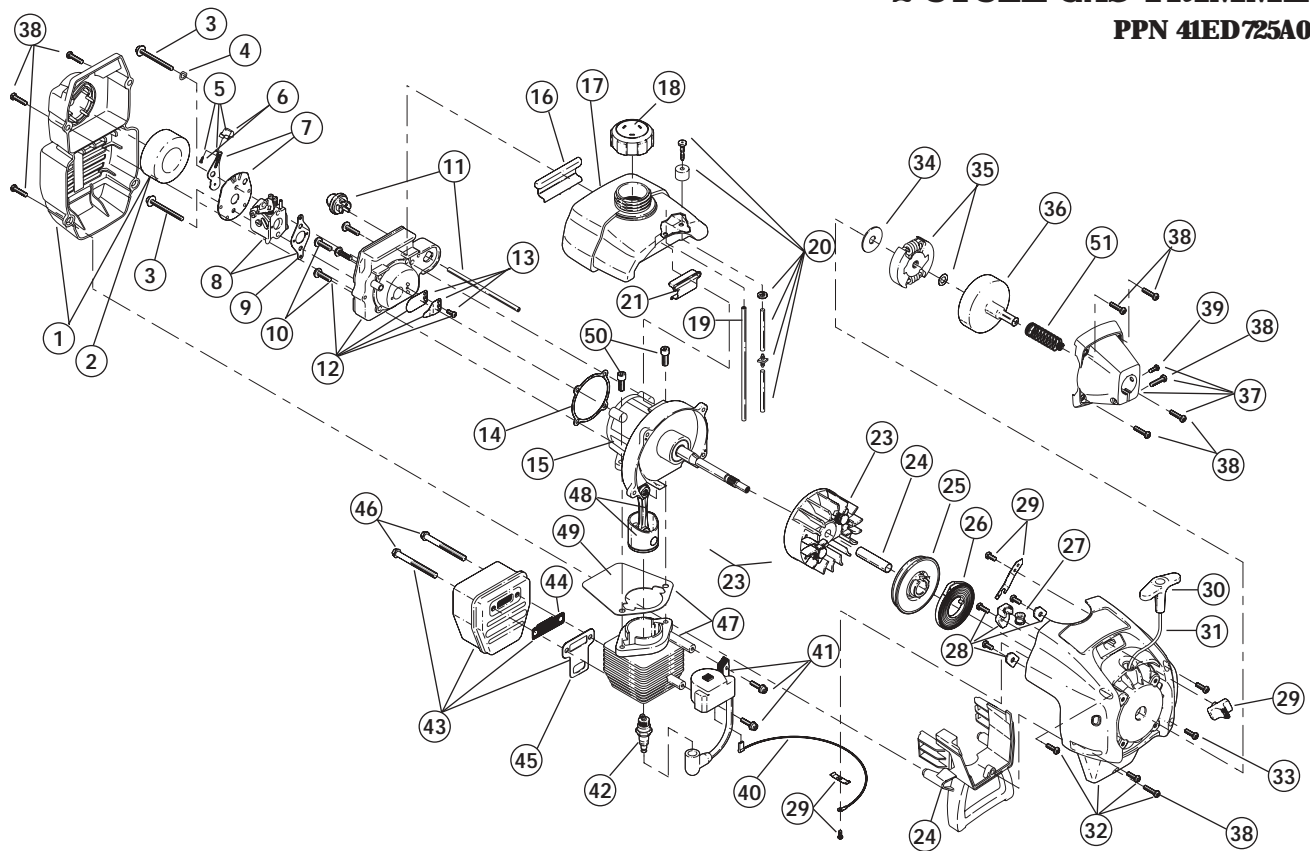

ENGINE PARTS - MODEL 725r

2-CYCLE GAS TRIMMER

PPN 41ED725A034

Item	Part No.	Description	Item	Part No.	Description
1	791-182059	Air Cleaner/Muffler Cover Assembly (includes 2)	31	791-613103	Rope
2	791-180350	Air Cleaner Filter	32	791-181443	Starter Housing Assembly (includes 25-31 & 38)
3	791-180351	Carburetor Mounting Screw Assembly	33	791-181862	Housing Screw
4	791-180226	Wavey Washer	34	791-182368	Clutch Washer
5	791-182061	Choke Lever Assembly (includes 6)	35	791-181445	Clutch Rotor Assembly
6	791-182070	Choke Knob and Screw	36	791-153592	Clutch Drum Assembly
7	791-182060	Choke Lever and Plate (includes 5)	37	791-182797	Clutch Cover Assembly
8	753-04333	Carburetor Assembly (includes 9 & 20)	38	791-181345	Screw
9	791-610675	Carburetor Gasket	39	791-182519	Anti-Rotation Screw
10	791-181860	Carb Mount Screw	40	791-180036	Wire Lead
11	791-181558	Primer and Hose Assembly	41	753-04324	Module Assembly
12	753-1196	Carb Mount Assembly (includes 10)	42	791-610311	Spark Plug
13	791-684451	Reed Assembly	43	791-182066	Muffler Assembly (includes 44-46)
14	753-1208	Carburetor Mount Gasket	44	791-182747	Spark Arrestor Screen
15	753-04332	Crank Case Service Assembly	45	753-04159	Exhaust Gasket
16	791-612134	Rear Mounting Pad	46	791-147575	Muffler Mounting Bolt Assembly
17	753-04311	Fuel Tank Assembly (includes 18-20)	47	753-04323	Cylinder Assembly (includes 52)
18	791-182438	Fuel Cap Assembly	48	753-1207	Piston and Rod Assembly
19	791-181168	Fuel Return Line	49	753-1197	Cylinder Gasket
20	791-682039	Fuel Line Assembly	50	791-182723	Cylinder Bolt
21	791-145308	Front Mounting Pad	51	791-612468	Spring
22	791-182064	Shroud Extension and Stand	*	753-04134	Engine Gasket Kit
23	791-182736	Flywheel Assembly	*	791-180602	O.E.M. Carburetor Repair Kit (Walbro)
24	791-181065	Spacer	*	791-181873	Gasket Diaphragm Repair Kit (Walbro)
25	753-04232	Recoil Pulley Assembly	*	753-1209	Piston Ring
26	791-613102	Recoil Spring	*	753-04334	Short Block Assembly (includes 10, 15, 42, 47-50)
27	791-611061	Rope Guide	*	791-181599	Clutch Springs (Qty. 2)
28	791-181441	Pulley Retainer Assembly	*		Items Not Shown
29	791-181442	Switch Assembly			
30	791-181079	Pull Handle