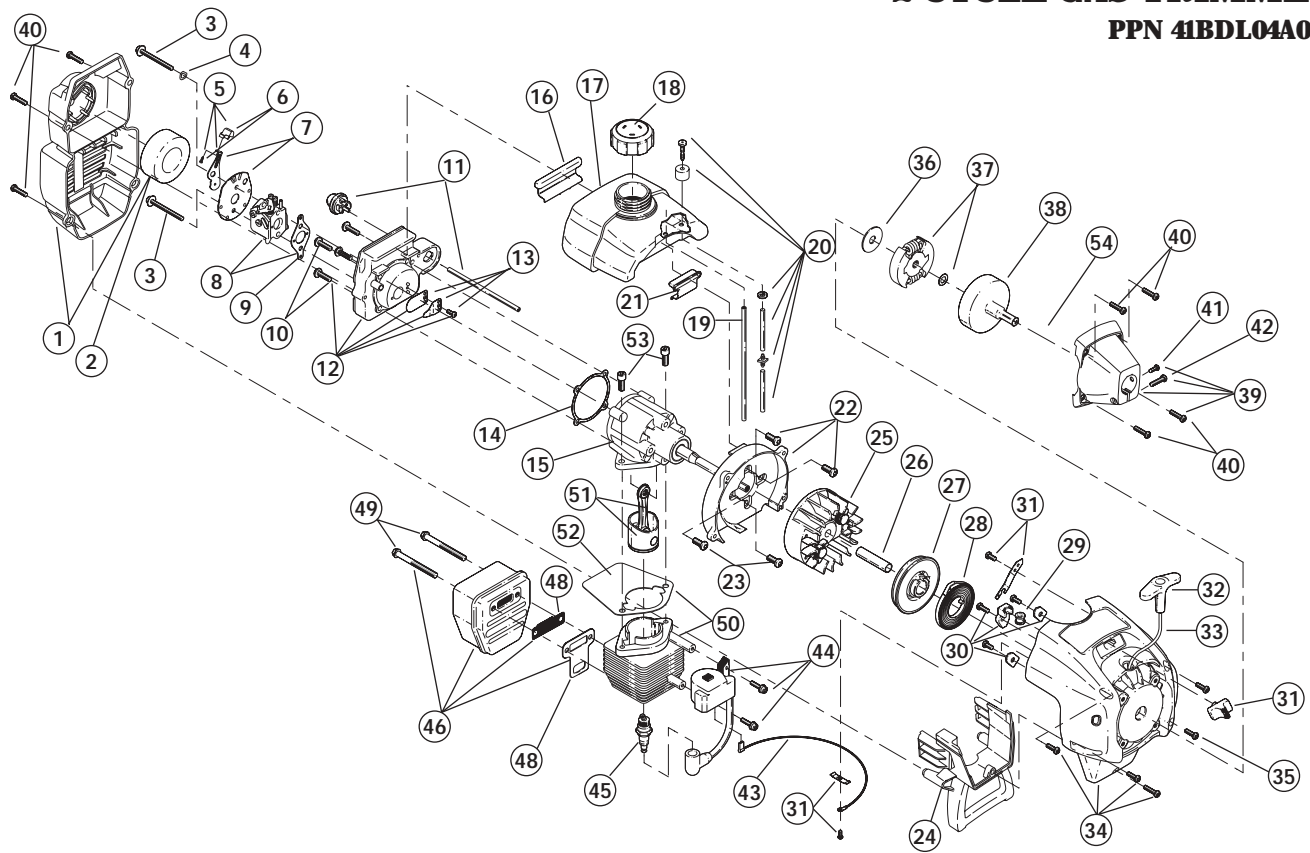

ENGINE PARTS - MODEL 725r

2-CYCLE GAS TRIMMER

PPN 41BDL04A034

Item	Part No.	Description	Item	Part No.	Description
1	791-182059	Air Cleaner/Muffler Cover Assembly (includes 2 & 40)	33	791-613103	Rope
2	791-180350	Air Cleaner Filter	34	791-181443	Starter Housing Assembly (includes 27-33 & 35)
3	791-180351	Carburetor Mounting Screw Assembly	35	791-181862	Housing Screw
4	791-180226	Wavey Washer	36	791-182368	Clutch Washer
5	753-04418	Choke Lever Assembly (includes 6)	37	791-181445	Clutch Rotor Assembly
6	791-182070	Choke Knob and Screw	38	791-153592	Clutch Drum Assembly
7	753-04419	Choke Lever and Plate (includes 5)	39	791-182797	Clutch Cover Assembly (includes 40-42)
8	753-04333	Carburetor Assembly (includes 9)	40	791-181345	Cover Screw
9	791-610675	Carburetor Gasket	41	791-182519	Anti-Rotation Screw
10	791-181860	Carb Mount Screw	42	791-180036	Wire Lead
11	791-683974B	Primer and Hose Assembly	43	753-04125	Module Assembly
12	753-1196	Carb Mount Assembly (includes 10 & 13)	44	791-610311	Spark Plug
13	791-684451	Reed Assembly	45	791-182066	Muffler Assembly (includes 47-49)
14	753-1208	Carburetor Mount Gasket	46	791-182747	Spark Arrestor Screen
15	791-182791	Crank Case Service Assembly (includes 10 & 23)	47	753-04159	Exhaust Gasket
16	791-612134	Rear Mounting Pad	48	791-147575	Muffler Mounting Bolt Assembly
17	753-04311	Fuel Tank Assembly (includes 18-20)	49	753-04323	Cylinder Assembly (includes 52)
18	791-182438	Fuel Cap Assembly	50	753-04367	Piston and Rod Assembly
19	791-181168	Fuel Return Line	51	791-1197	Cylinder Gasket
20	791-682039	Fuel Line Assembly	52	791-182723	Cylinder Bolt
21	791-145308	Front Mounting Pad	*	753-04134	Engine Gasket Kit
22	791-153520	Shroud Assembly	*	791-180090	O.E.M. Carburetor Repair Kit (Zama)
23	791-181861	Shroud Screw	*	791-181873	Gasket Diaphragm Repair Kit (Zama)
24	791-182064	Shroud Extension and Stand	*	753-1209	Piston Ring
25	791-182736	Flywheel Assembly	*	753-1210	Short Block Assembly (includes 10, 15, 23, 50-53)
26	791-181065	Spacer	*	791-181599	Clutch Springs (Qty. 2)
27	791-180535	Recoil Pulley Assembly			
28	791-613102	Recoil Spring			
29	791-611061	Rope Guide			
30	791-181441	Pulley Retainer Assembly			
31	791-181442	Switch Assembly (includes 42)			
32	791-181079	Pull Handle			
			*	Items Not Shown