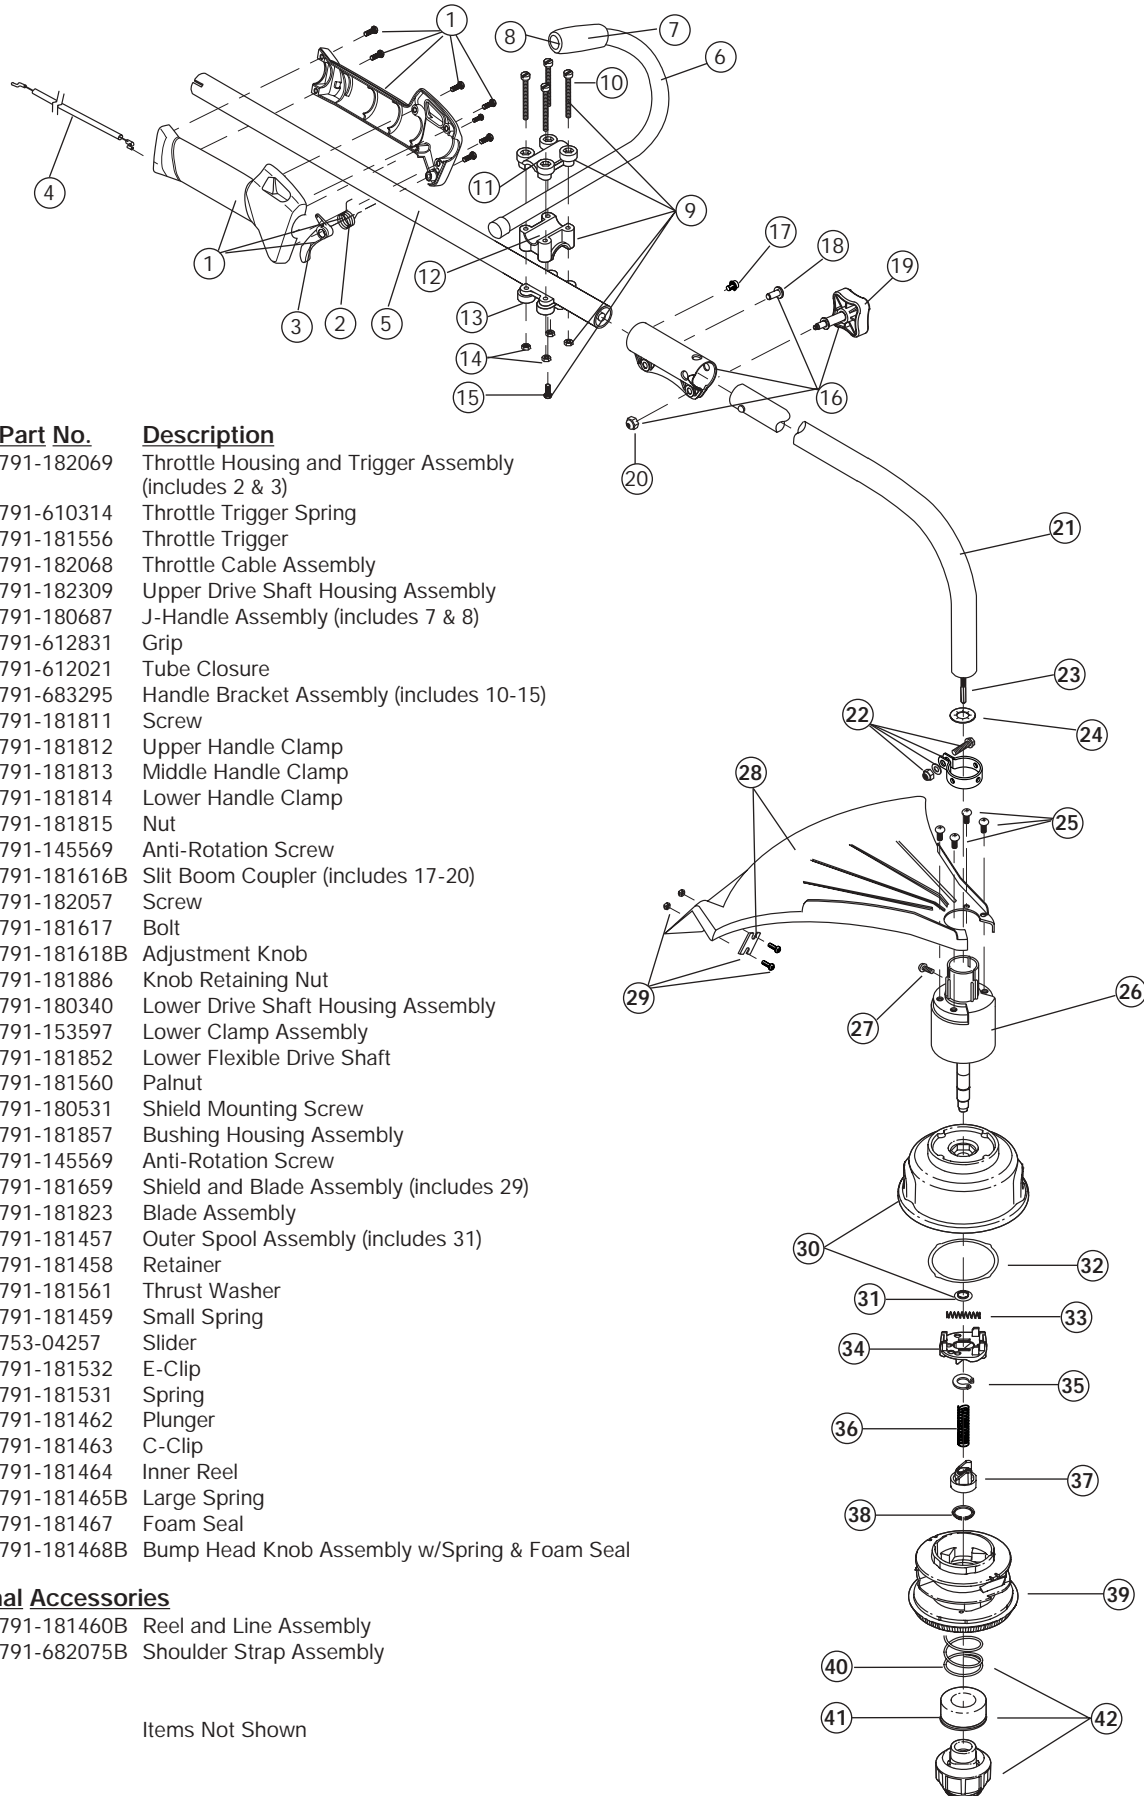

BOOM AND TRIMMER PARTS - MODEL 725r

2-CYCLE GAS TRIMMER

PPN 41BDL04A034

Item	Part No.	Description
1	791-182069	Throttle Housing and Trigger Assembly (includes 2 & 3)
2	791-610314	Throttle Trigger Spring
3	791-181556	Throttle Trigger
4	791-182068	Throttle Cable Assembly
5	791-182309	Upper Drive Shaft Housing Assembly
6	791-180687	J-Handle Assembly (includes 7 & 8)
7	791-612831	Grip
8	791-612021	Tube Closure
9	791-683295	Handle Bracket Assembly (includes 10-15)
10	791-181811	Screw
11	791-181812	Upper Handle Clamp
12	791-181813	Middle Handle Clamp
13	791-181814	Lower Handle Clamp
14	791-181815	Nut
15	791-145569	Anti-Rotation Screw
16	791-181616B	Slit Boom Coupler (includes 17-20)
17	791-182057	Screw
18	791-181617	Bolt
19	791-181618B	Adjustment Knob
20	791-181886	Knob Retaining Nut
21	791-180340	Lower Drive Shaft Housing Assembly
22	791-153597	Lower Clamp Assembly
23	791-181852	Lower Flexible Drive Shaft
24	791-181560	Palmnut
25	791-180531	Shield Mounting Screw
26	791-181857	Bushing Housing Assembly
27	791-145569	Anti-Rotation Screw
28	791-181659	Shield and Blade Assembly (includes 29)
29	791-181823	Blade Assembly
30	791-181457	Outer Spool Assembly (includes 31)
31	791-181458	Retainer
32	791-181561	Thrust Washer
33	791-181459	Small Spring
34	753-04257	Slider
35	791-181532	E-Clip
36	791-181531	Spring
37	791-181462	Plunger
38	791-181463	C-Clip
39	791-181464	Inner Reel
40	791-181465B	Large Spring
41	791-181467	Foam Seal
42	791-181468B	Bump Head Knob Assembly w/Spring & Foam Seal