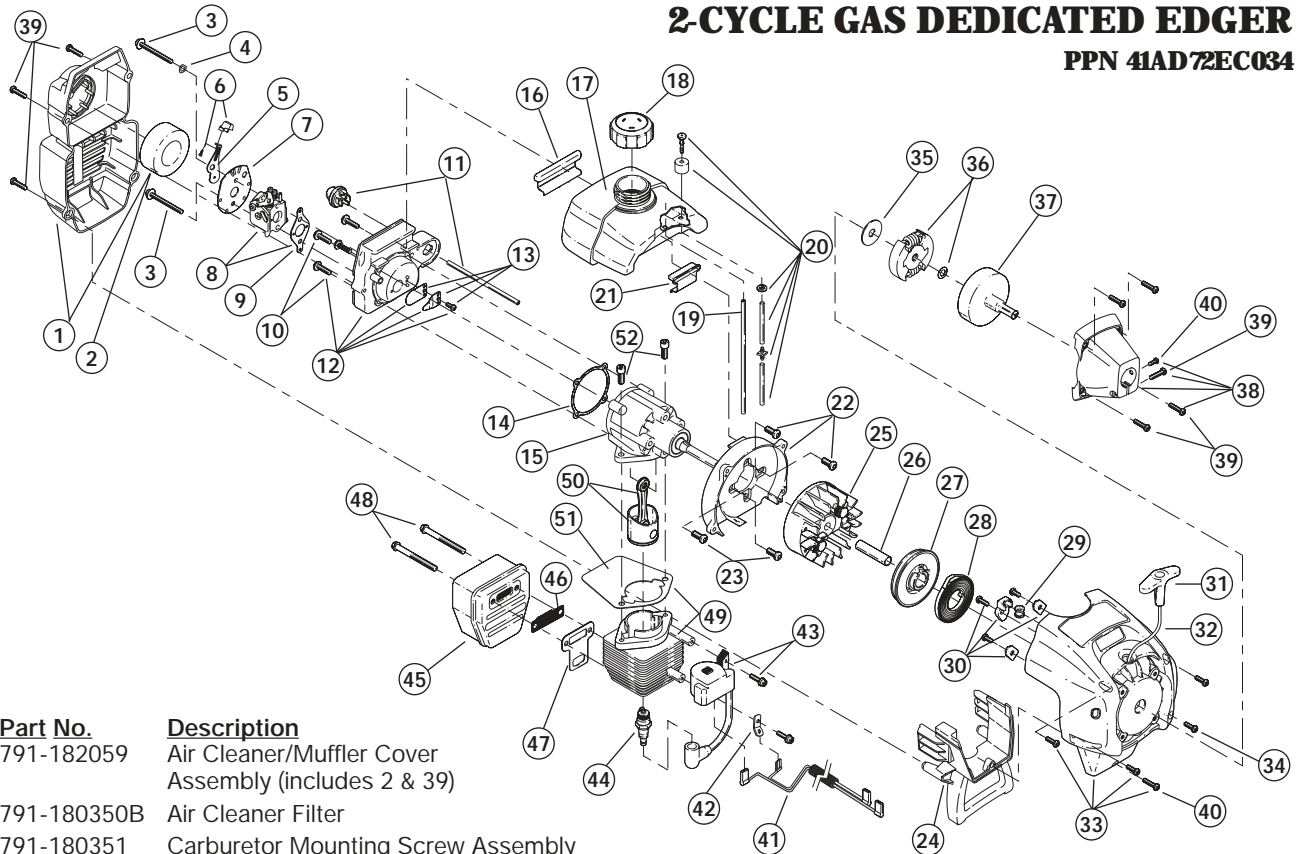

# ENGINE PARTS - MODEL 720rDE 2-CYCLE GAS DEDICATED EDGER

PPN 41AD72EC034

Item	Part No.	Description
1	791-182059	Air Cleaner/Muffler Cover Assembly (includes 2 & 39)
2	791-180350B	Air Cleaner Filter
3	791-180351	Carburetor Mounting Screw Assembly
4	791-180226	Wavey Washer
5	753-04418	Choke Lever Assembly (includes 6)
6	791-182070	Choke Knob and Screw
7	753-04419	Choke Plate Assembly (includes 5)
8	791-04106	Carburetor Assembly W/Limiter Caps (includes 9 & 21)
9	791-610675	Carburetor Gasket
10	791-181860	Carb Mount Screw
11	791-683974B	Primer and Hose Assembly
12	753-1196	Carb Mount Assembly (includes 10 & 13)
13	791-684451	Reed Assembly
14	753-1208	Carburetor Mount Gasket
15	791-182791	Crank Case Service Assembly (includes 10 & 23)
16	791-612134	Rear Mounting Pad
17	753-04311	Fuel Tank Assembly (includes 16 & 18-21)
18	791-182438	Fuel Cap Assembly
19	791-181168	Fuel Return Line
20	791-682039	Fuel Line Assembly
21	791-145308	Front Mounting Pad
22	791-153520	Shroud Assembly
23	791-181861	Shroud Screw
24	791-182064	Shroud Extension & Stand (includes 39)
25	791-182736	Flywheel Assembly
26	791-181065	Spacer
27	753-04232	Recoil Pulley Assembly
28	791-613102	Recoil Spring
29	791-611061	Rope Guide
30	791-181441	Pulley Retainer Assembly
31	791-181079	Pull Handle
32	791-613103	Rope
33	791-181797	Starter Housing Assembly (includes 27-32 & 39)
34	791-181862	Housing Screw