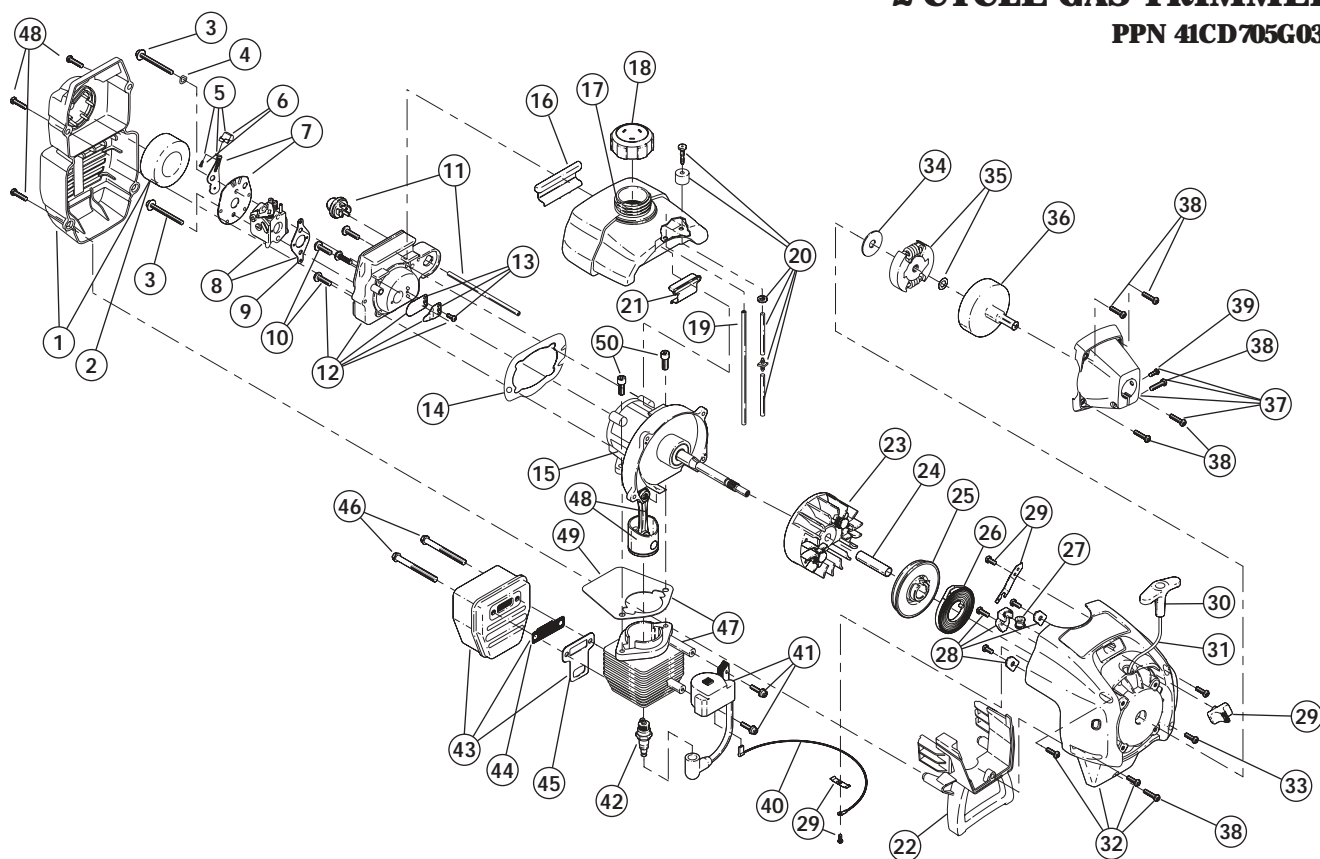

ENGINE PARTS - MODEL 705r

2-CYCLE GAS TRIMMER

PPN 41CD705G034

Item	Part No.	Description	Item	Part No.	Description
1	791-182059	Air Cleaner/Muffler Cover Assembly (includes 2 & 38)	31	791-613103	Rope
2	791-180350	Air Cleaner Filter	32	791-181443	Starter Housing Assembly (includes 25-31, 33 & 38)
3	791-180351	Carburetor Mounting Screw Assembly	33	791-181862	Housing Screw
4	791-180226	Wavey Washer	34	791-182368	Clutch Washer
5	791-182061	Choke Lever Assembly (includes 6)	35	791-181445	Clutch Rotor Assembly
6	791-182070	Choke Knob and Screw	36	791-153592	Clutch Drum Assembly
7	791-182060	Choke Lever and Plate (includes 5)	37	791-182797	Clutch Cover Assembly
8	753-04333	Carburetor Assembly (includes 9 & 20)	38	791-181345	Screw
9	791-610675	Carburetor Gasket	39	791-182519	Anti-Rotation Screw
10	791-181860	Carb Mount Screw	40	791-180036	Wire Lead
11	791-181558	Primer and Hose Assembly	41	753-04324	Module Assembly
12	753-1196	Carb Mount Assembly (includes 13 & 10)	42	791-610311	Spark Plug
13	791-684451	Reed Assembly	43	791-182066	Muffler Assembly (includes 44-46)
14	753-1208	Carburetor Mount Gasket	44	791-182747	Spark Arrestor Screen
15	753-04332	Crank Case Service Assembly	45	753-04159	Exhaust Gasket
16	791-612134	Rear Mounting Pad	46	791-147575	Muffler Mounting Bolt Assembly
17	753-04311	Fuel Tank Assembly (includes 18-20)	47	753-04323	Cylinder Assembly (includes 49 & 50)
18	791-182438	Fuel Cap Assembly	48	753-1207	Piston and Rod Assembly
19	791-181168	Fuel Return Line	49	753-1197	Cylinder Gasket
20	791-682039	Fuel Line Assembly	50	791-182723	Cylinder Bolt
21	791-145308	Front Mounting Pad	*	753-04134	Engine Gasket Kit
22	791-182064	Shroud Extension and Stand	*	791-180602	O.E.M. Carburetor Repair Kit (Walbro)
23	791-182736	Flywheel Assembly	*	791-181873	Gasket Diaphragm Repair Kit (Walbro)
24	791-181065	Spacer	*	753-1209	Piston Ring
25	753-04232	Recoil Pulley Assembly	*	753-04334	Short Block Assembly (includes 10, 15, 42, 47-50)
26	791-613102	Recoil Spring	*	791-181599	Clutch Springs (Qty. 2)
27	791-611061	Rope Guide	*		Items Not Shown
28	791-181441	Pulley Retainer Assembly			
29	791-181442	Switch Assembly			
30	791-181079	Pull Handle