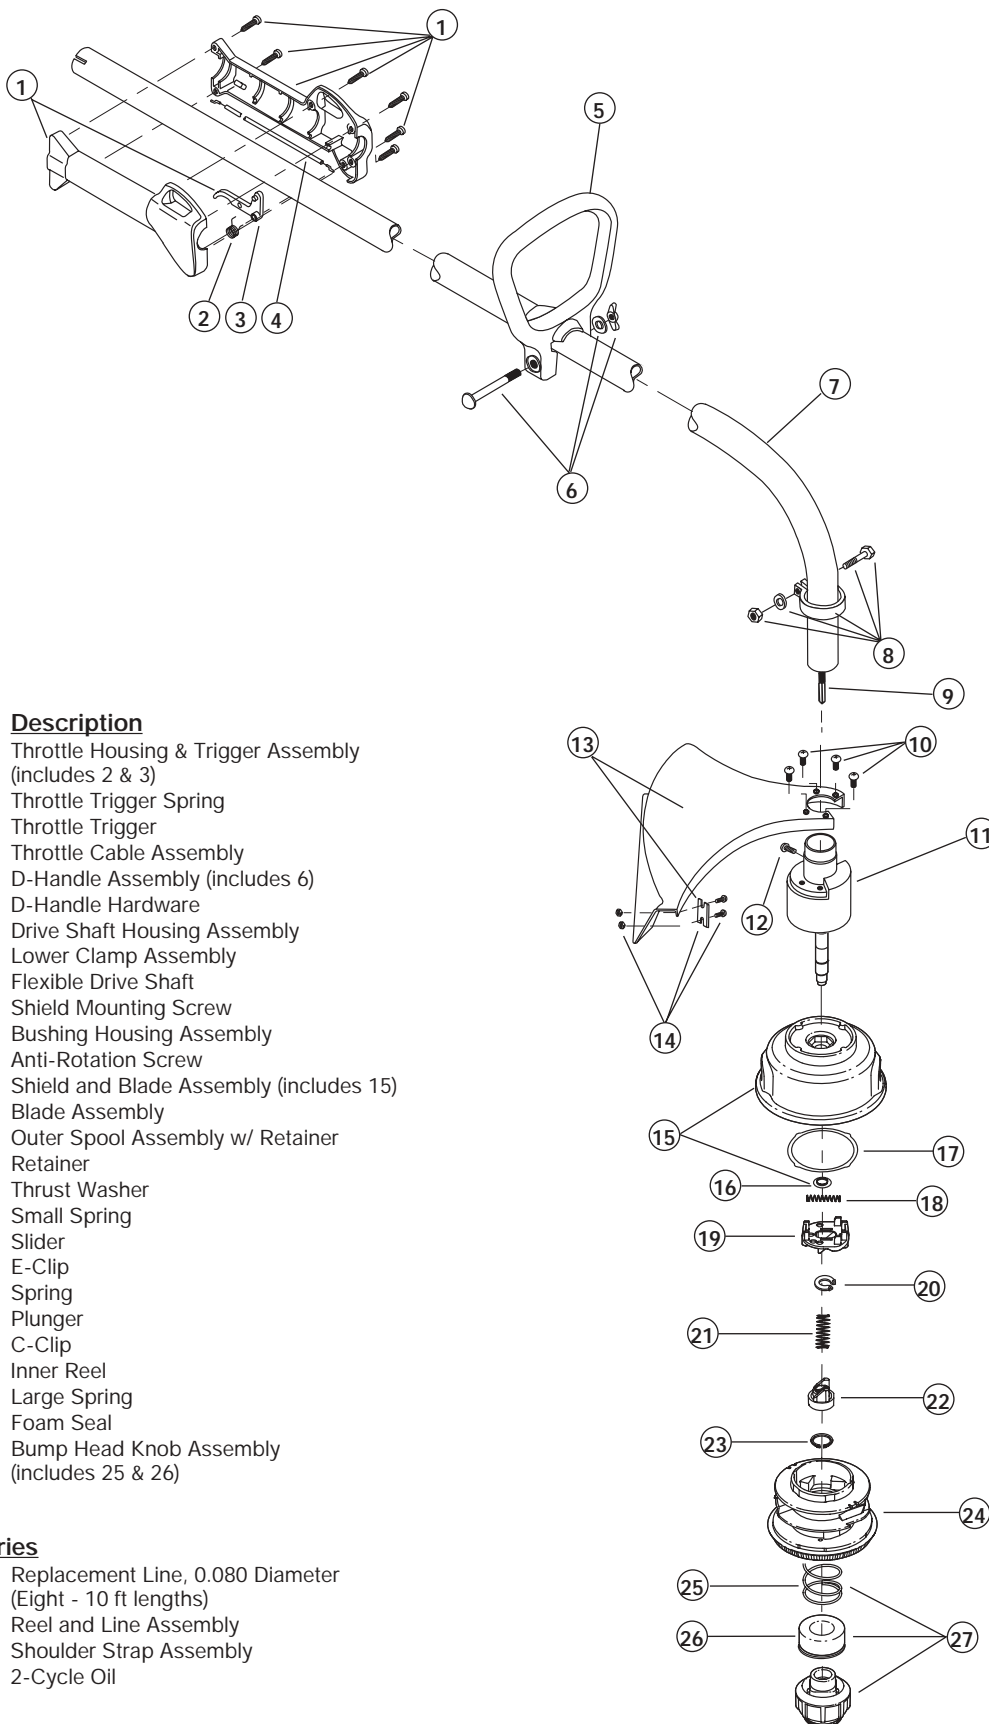

BOOM AND TRIMMER PARTS - MODEL 705r

2-CYCLE GAS TRIMMER

PPN 41CD705G034

Item	Part No.	Description
1	791-182808	Throttle Housing & Trigger Assembly (includes 2 & 3)
2	791-610314	Throttle Trigger Spring
3	791-182385	Throttle Trigger
4	791-182068	Throttle Cable Assembly
5	791-153064	D-Handle Assembly (includes 6)
6	791-153317	D-Handle Hardware
7	791-181555	Drive Shaft Housing Assembly
8	791-153597	Lower Clamp Assembly
9	791-181608	Flexible Drive Shaft
10	791-180531	Shield Mounting Screw
11	791-181857	Bushing Housing Assembly
12	791-145569	Anti-Rotation Screw
13	791-683274	Shield and Blade Assembly (includes 15)
14	791-682061	Blade Assembly
15	791-181457	Outer Spool Assembly w/ Retainer
16	791-181458	Retainer
17	791-181561	Thrust Washer
18	791-181459	Small Spring
19	753-04257	Slider
20	791-181532	E-Clip
21	791-181531	Spring
22	791-181462	Plunger
23	791-181463	C-Clip
24	791-181464	Inner Reel
25	791-181465	Large Spring
26	791-181467	Foam Seal
27	791-181468	Bump Head Knob Assembly (includes 25 & 26)