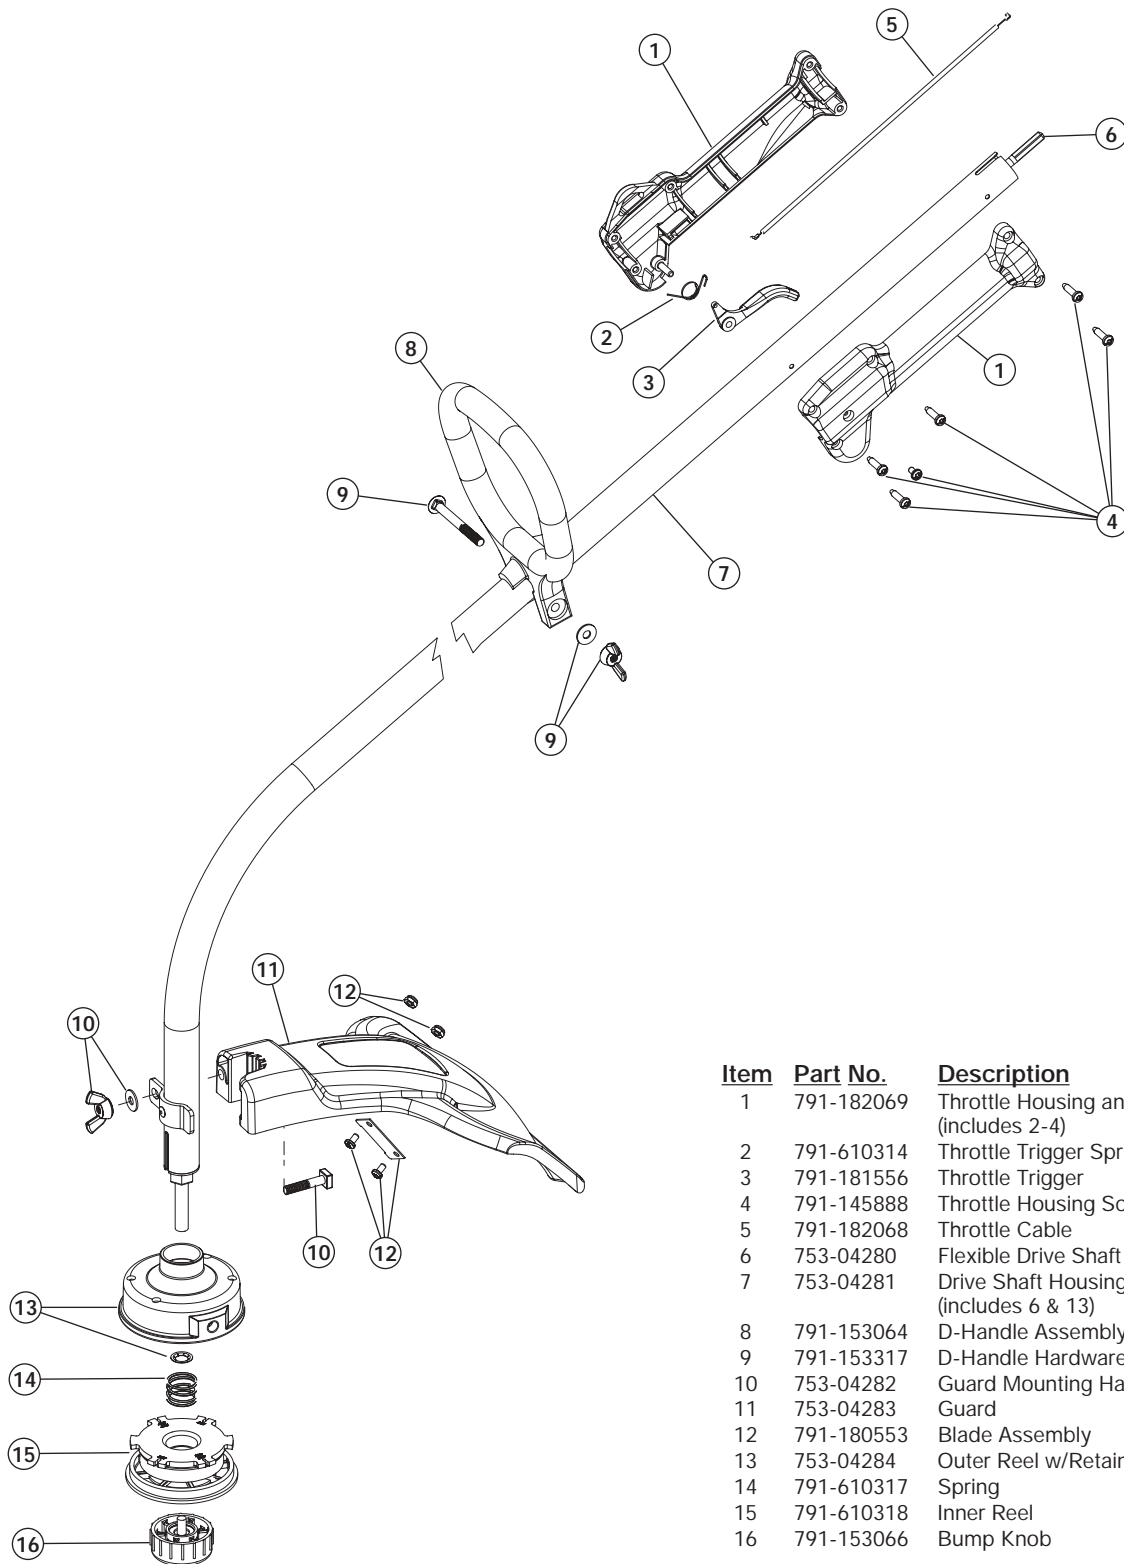

* Items Not Shown

BOOM AND TRIMMER PARTS - MODEL 700r

2-CYCLE GAS TRIMMER

PPN - 41DD700G034

Item	Part No.	Description
1	791-182069	Throttle Housing and Trigger Assembly (includes 2-4)
2	791-610314	Throttle Trigger Spring
3	791-181556	Throttle Trigger
4	791-145888	Throttle Housing Screws
5	791-182068	Throttle Cable
6	753-04280	Flexible Drive Shaft
7	753-04281	Drive Shaft Housing Assembly (includes 6 & 13)
8	791-153064	D-Handle Assembly (includes 9)
9	791-153317	D-Handle Hardware
10	753-04282	Guard Mounting Hardware
11	753-04283	Guard
12	791-180553	Blade Assembly
13	753-04284	Outer Reel w/Retainer
14	791-610317	Spring
15	791-610318	Inner Reel
16	791-153066	Bump Knob