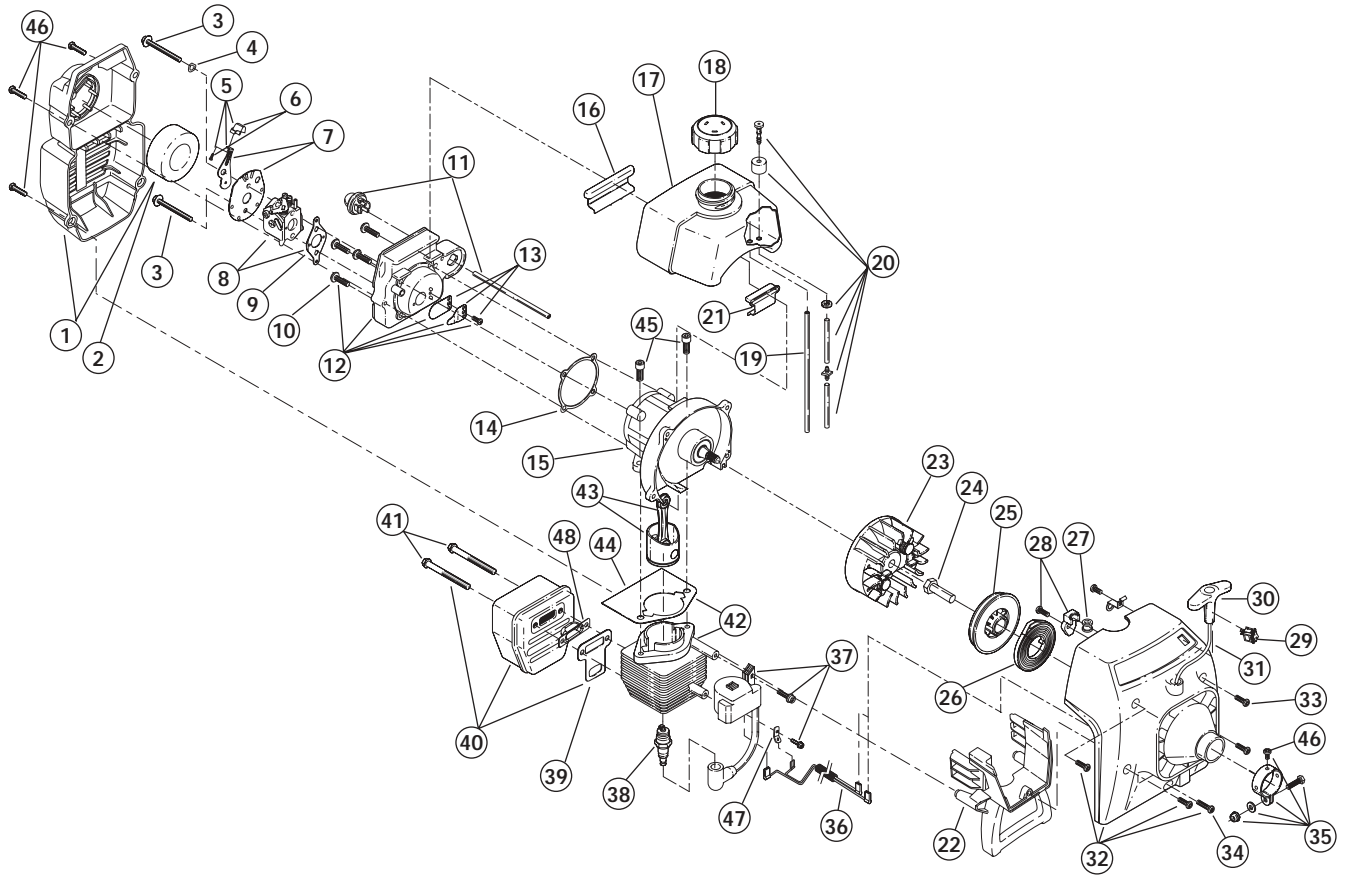

ENGINE PARTS - MODEL 700r

2-CYCLE GAS TRIMMER

PPN - 41DD700G034

Item	Part No.	Description	Item	Part No.	Description
1	791-182059	Air Cleaner/Muffler Cover Assembly (includes 2 & 46)	28	791-181889	Pulley Retainer Assembly
2	791-180350	Air Cleaner Filter	29	753-04241	Switch Assembly (includes 36)
3	791-180351	Carburetor Mounting Screw Assembly	30	791-181079	Pull Handle
4	791-180226	Wavey Washer	31	791-613103	Rope
5	791-182061	Choke Lever Assembly (includes 6)	32	753-04300	Starter Housing Assembly (includes 25-31, 33 & 34)
6	791-182070	Choke Knob and Screw	33	791-181862	Housing Screw
7	791-182060	Choke Lever and Plate (includes 5 & 6)	34	791-181345	Cover Screw
8	753-04320	Carburetor Assembly (includes 9 & 20)	35	791-153597	Upper Clamp Assembly
9	791-610675	Carburetor Gasket	36	753-04242	Wire Lead
10	791-181860	Carb Mount Screw	37	753-04324	Module Assembly
11	791-181558	Primer and Hose Assembly	38	791-610311	Spark Plug
12	753-1196	Carb Mount Assembly (includes 10, 13 & 14)	39	753-04159	Exhaust Gasket
13	791-684451	Reed Assembly	40	791-182066	Muffler Assembly (includes 39 & 41)
14	753-1208	Carburetor Mount Gasket	41	791-147575	Muffler Mounting Bolt Assembly
15	753-04321	Crank Case Service Assembly (includes 10)	42	753-04323	Cylinder Assembly (includes 44 & 45)
16	791-612134	Rear Mounting Pad	43	753-1207	Piston and Rod Assembly
17	791-181152	Fuel Tank Assembly (includes 18 & 20)	44	753-1197	Cylinder Gasket
18	791-182271	Fuel Cap Assembly	45	791-182723	Cylinder Bolt
19	791-181168	Fuel Return Line	46	791-145569	Anti-Rotation Screw
20	791-682039	Fuel Line Assembly	47	791-611069	Ground Tab
21	791-145308	Front Mounting Pad	48	791-182747	Spark Arrestor
22	791-182064	Shroud Extension and Stand	*	753-04134	Engine Gasket Kit
23	791-182736	Flywheel Assembly	*	791-180602	O.E.M. Carburetor Repair Kit (Walbro)
24	791-610303	Square Nut Drive	*	791-181069	Gasket Diaphragm Repair Kit (Walbro)
25	753-04232	Recoil Pulley Assembly (includes 28)	*	753-1209	Piston Ring
26	791-613102	Recoil Spring	*	753-04322	Short Block Assembly (includes 15, 23-24, 38, 42-45)
27	791-611061	Rope Guide	*	791-181501	Starter Housing Screw Set
			*	791-610309	Crankcase Seal

* Items Not Shown