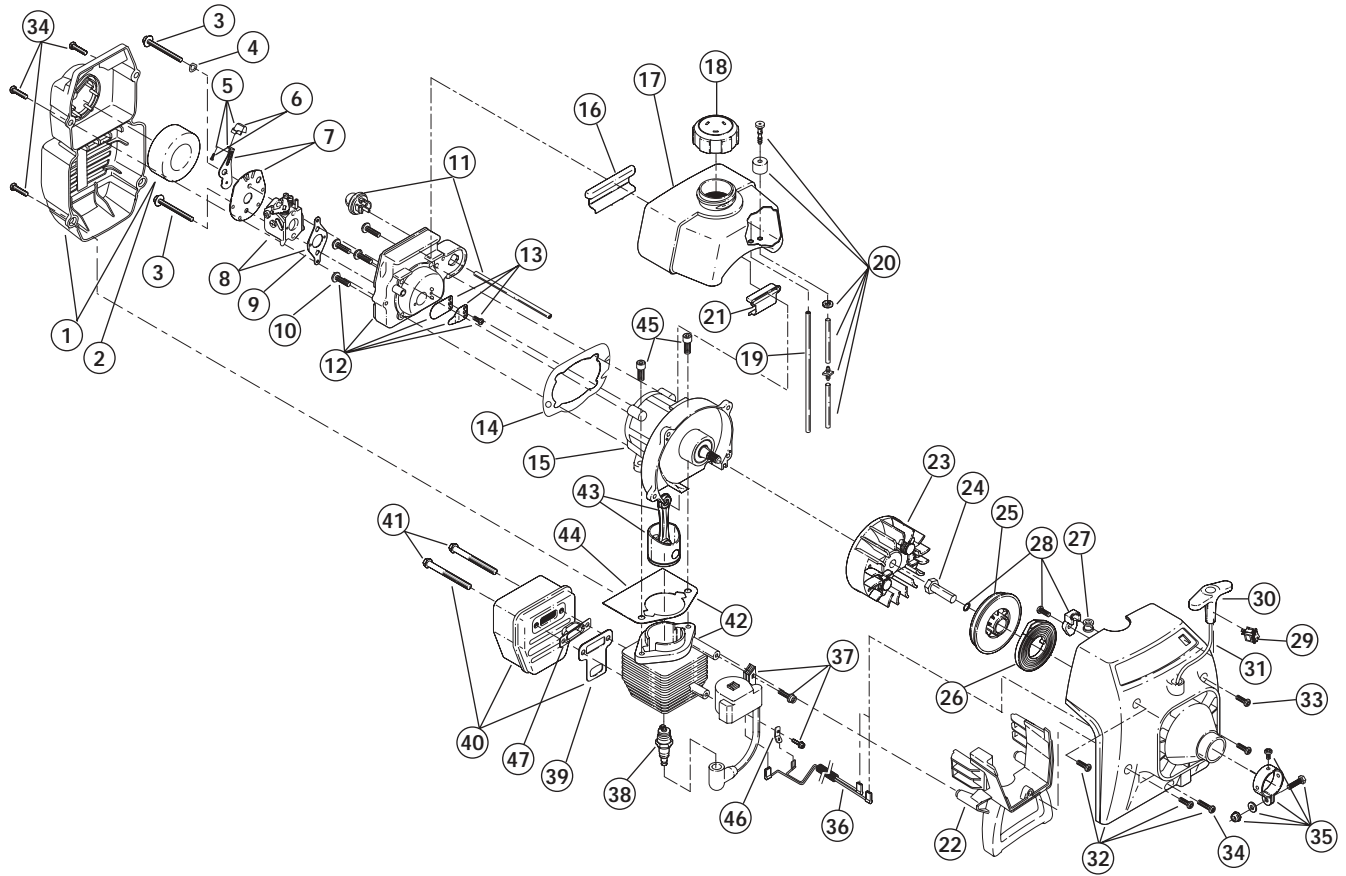

ENGINE PARTS - MODEL 700r

2-CYCLE GAS TRIMMER

PPN - 41CD7VPG034

Item	Part No.	Description	Item	Part No.	Description
1	791-182059	Air Cleaner/Muffler Cover Assembly (includes 2 & 34)	28	791-181889	Pulley Retainer Assembly
2	791-180350	Air Cleaner Filter	29	753-04241	Switch Assembly (includes 36)
3	791-180351	Carburetor Mounting Screw Assembly	30	791-181079	Pull Handle
4	791-180226	Wavey Washer	31	791-613103	Rope
5	791-182060	Choke Lever Assembly (includes 6)	32	753-04300	Starter Housing Assembly (includes 25-31, 33 & 34)
6	791-182061	Choke Knob and Screw	33	791-181862	Housing Screw
7	791-182162	Choke Lever and Plate (includes 4 & 5)	34	791-181345	Cover Screw
8	753-04320	Carburetor Assembly (includes 9 & 20)	35	791-153597	Upper Clamp Assembly
9	791-610675	Carburetor Gasket	36	753-04242	Wire Lead
10	791-181860	Carb Mount Screw	37	753-04324	Module Assembly
11	791-181558	Primer and Hose Assembly	38	791-610311	Spark Plug
12	753-1196	Carb Mount Assembly (includes 10, 13 & 14)	39	753-04159	Exhaust Gasket
13	791-684451	Reed Assembly	40	791-182066	Muffler Assembly (includes 39, 41 & 47)
14	753-1208	Carburetor Mount Gasket	41	791-147575	Muffler Mounting Bolt Assembly
15	753-04321	Crank Case Service Assembly (includes 10)	42	753-04323	Cylinder Assembly (includes 44 & 45)
16	791-612134	Rear Mounting Pad	43	753-1207	Piston and Rod Assembly
17	791-181152	Fuel Tank Assembly (includes 18-20)	44	753-1197	Cylinder Gasket
18	791-182438	Fuel Cap Assembly	45	791-182723	Cylinder Bolt
19	791-181168	Fuel Return Line	46	791-611063	Ground Tab
20	791-682039	Fuel Line Assembly	47	791-182747	Spark Arrestor
21	791-145308	Front Mounting Pad	*	753-04134	Engine Gasket Kit
22	791-182064	Shroud Extension and Stand	*	791-180602	O.E.M. Carburetor Repair Kit (Walbro)
23	791-182736	Flywheel Assembly	*	791-181069	Gasket Diaphragm Repair Kit (Walbro)
24	791-610303	Square Nut Drive	*	753-1209	Piston Ring
25	753-04232	Recoil Pulley Assembly (includes 28)	*	753-04322	Short Block Assembly (includes 15, 23-24, 38, 42-45)
26	791-613102	Recoil Spring			
27	791-611061	Rope Guide			

* Items Not Shown