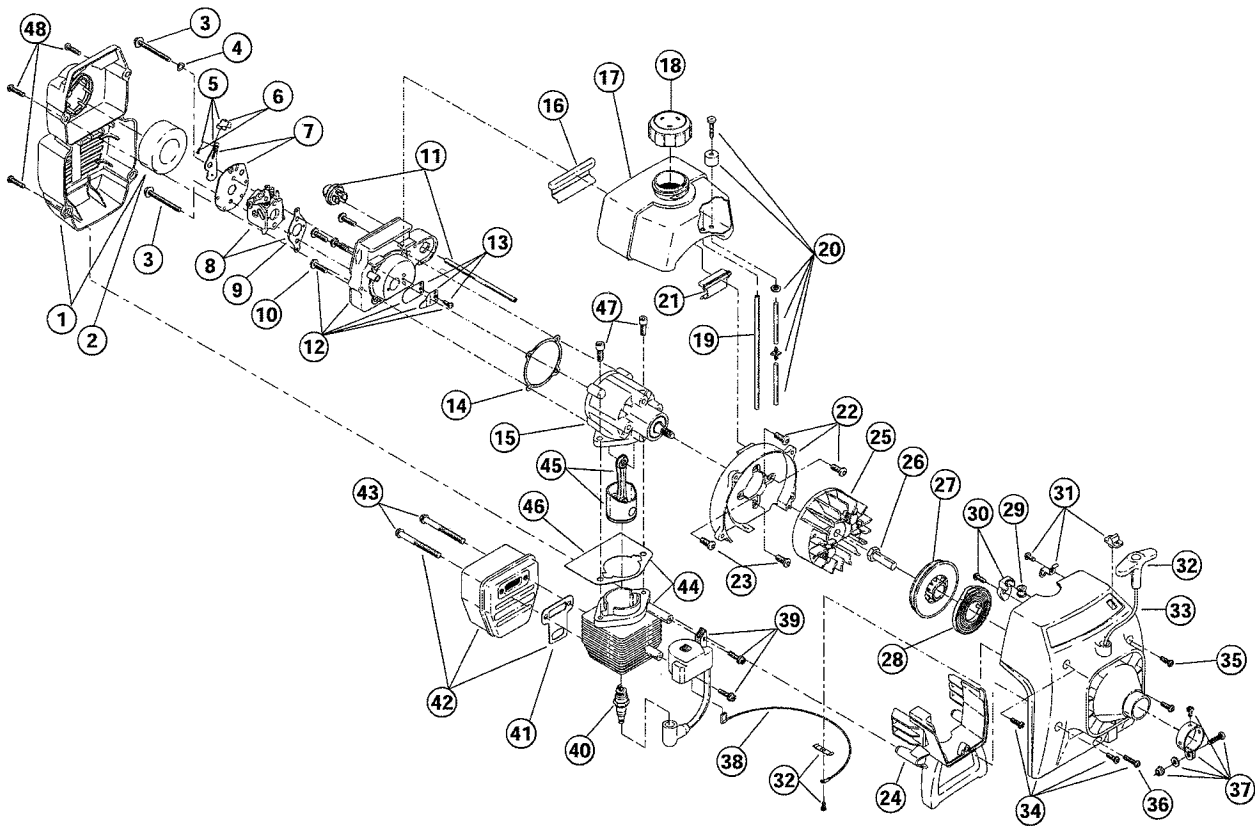

ENGINE PARTS - MODEL 700r
2-CYCLE GAS TRIMMER
PPN- 41CD700G034

Item	Part No.	Description	Item	Part No.	Description
1	791-182059	Air Cleaner/Muffler Cover Assembly (includes 2 & 48)	30	791-181889	Pulley Retainer Assembly
2	791-180350	Air Cleaner Filter	31	791-182389	Switch Assembly (includes 38)
3	791-180351	Carburetor Mounting Screw Assembly	32	791-181079	Pull Handle
4	791-180226	Wavey Washer	33	791-613103	Rope
5	791-182061	Choke Lever Assembly (includes 6)	34	791-181927	Starter Housing Assembly (includes 27-33, 35 & 36)
6	791-182070	Choke Knob and Screw	35	791-181862	Housing Screw
7	791-182060	Choke Lever and Plate (includes 5 & 6)	36	791-181345	Cover Screw
8	753-04106	Carburetor Assembly (includes 9 & 20)	37	791-153597	Upper Clamp Assembly
9	791-610675	Carburetor Gasket	38	791-180036	Wire Lead
10	791-181860	Carb Mount Screw	39	791-181937	Module Assembly
11	791-181558	Primer and Hose Assembly	40	791-610311	Spark Plug
12	753-1196	Carb Mount Assembly (includes 10, 13 & 14)	41	753-04159	Exhaust Gasket
13	791-684451	Reed Assembly	42	791-182066	Muffler Assembly (includes 41 & 43)
14	753-1208	Carburetor Mount Gasket	43	791-147575	Muffler Mounting Bolt Assembly
15	791-181865	Crank Case Service Assembly (includes 10 & 23)	44	753-1206	Cylinder Assembly (includes 46 & 47)
16	791-612134	Rear Mounting Pad	45	753-1207	Piston and Rod Assembly
17	791-181152	Fuel Tank Assembly (includes 18 & 20)	46	753-1197	Cylinder Gasket
18	791-182271	Fuel Cap Assembly	47	791-182723	Cylinder Bolt
19	791-181168	Fuel Return Line	48	791-147049	Cover Screw
20	791-682039	Fuel Line Assembly	*	791-182067	Engine Gasket Kit
21	791-145308	Front Mounting Pad	*	791-180602	O.E.M. Carburetor Repair Kit (Walbro)
22	791-153520	Shroud Assembly (includes 23)	*	791-180090	O.E.M. Carburetor Repair Kit (Zama)
23	791-181861	Shroud Screw	*	791-181069	Gasket Diaphragm Repair Kit (Walbro)
24	791-182064	Shroud Extension and Stand	*	791-180091	Gasket Diaphragm Repair Kit (Zama)
25	791-181867	Flywheel Assembly	*	753-1209	Piston Ring
26	791-610303	Square Nut Drive	*	753-04173	Short Block Assembly (includes 14, 16, 41, 44-47)
27	791-181597	Recoil Pulley Assembly	*	791-181501	Starter Housing Screw Set
28	791-613102	Recoil Spring	*	791-610309	Crankcase Seal
29	791-611061	Rope Guide			

* Items Not Shown