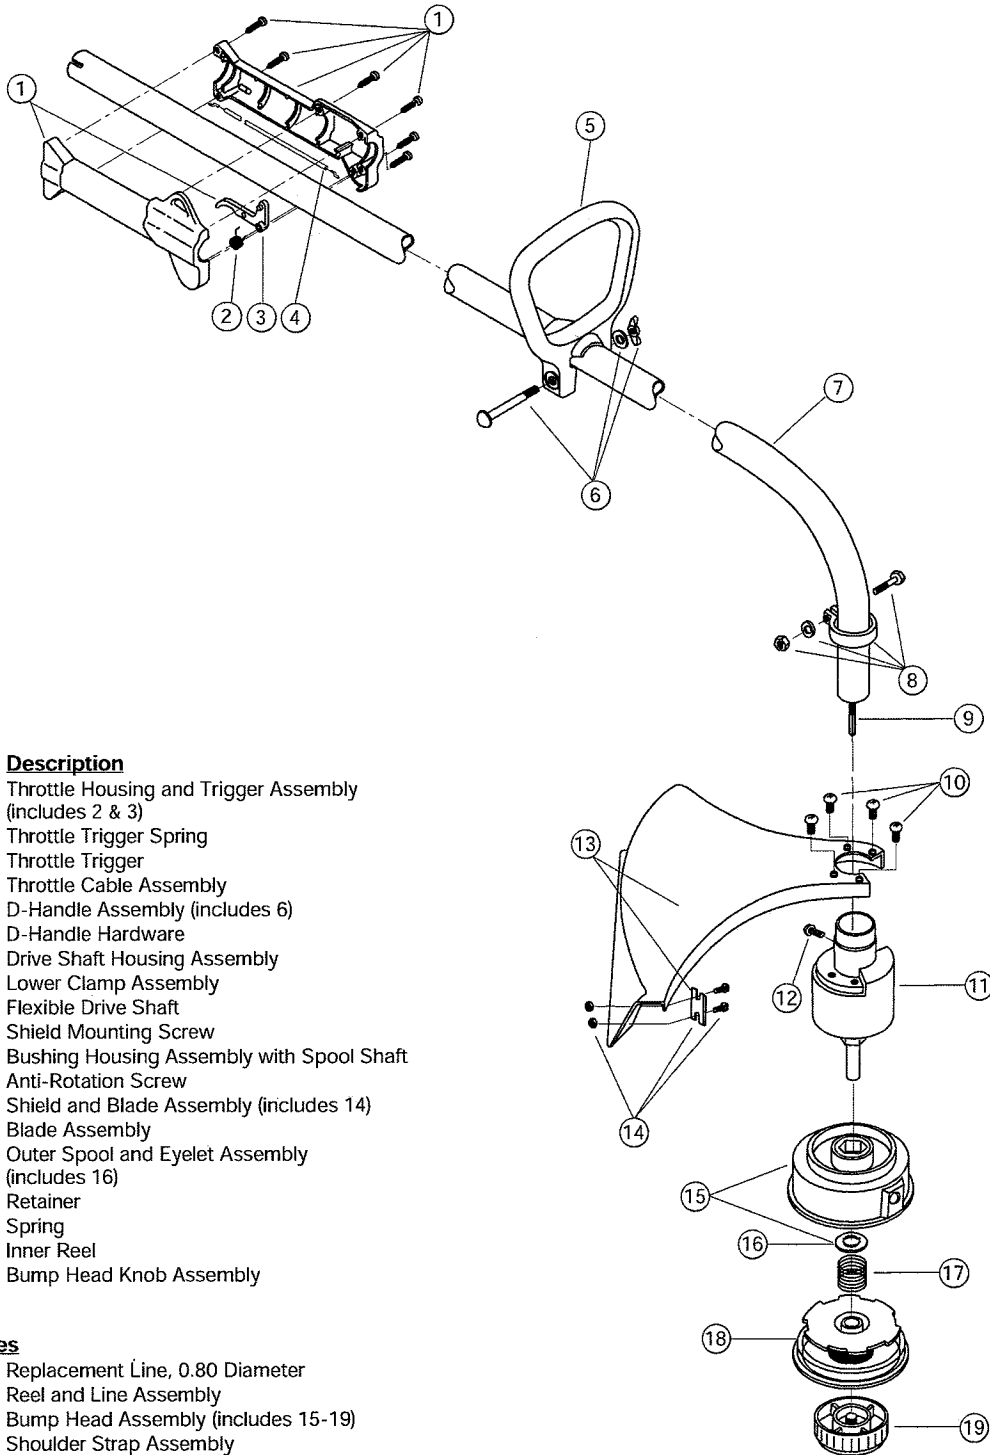

* Items Not Shown

BOOM AND TRIMMER PARTS - MODEL 700r

2-CYCLE GAS TRIMMER

PPN- 41CD700G034

Item	Part No.	Description
1	791-182069	Throttle Housing and Trigger Assembly (includes 2 & 3)
2	791-610314	Throttle Trigger Spring
3	791-181556	Throttle Trigger
4	791-182068	Throttle Cable Assembly
5	791-153064	D-Handle Assembly (includes 6)
6	791-181587	D-Handle Hardware
7	791-181893	Drive Shaft Housing Assembly
8	791-153597	Lower Clamp Assembly
9	791-182839	Flexible Drive Shaft
10	791-180531	Shield Mounting Screw
11	791-181784	Bushing Housing Assembly with Spool Shaft
12	791-145569	Anti-Rotation Screw
13	791-181659	Shield and Blade Assembly (includes 14)
14	791-181823	Blade Assembly
15	791-153619	Outer Spool and Eyelet Assembly (includes 16)
16	791-610660	Retainer
17	791-610317	Spring
18	791-610318	Inner Reel
19	791-153066	Bump Head Knob Assembly