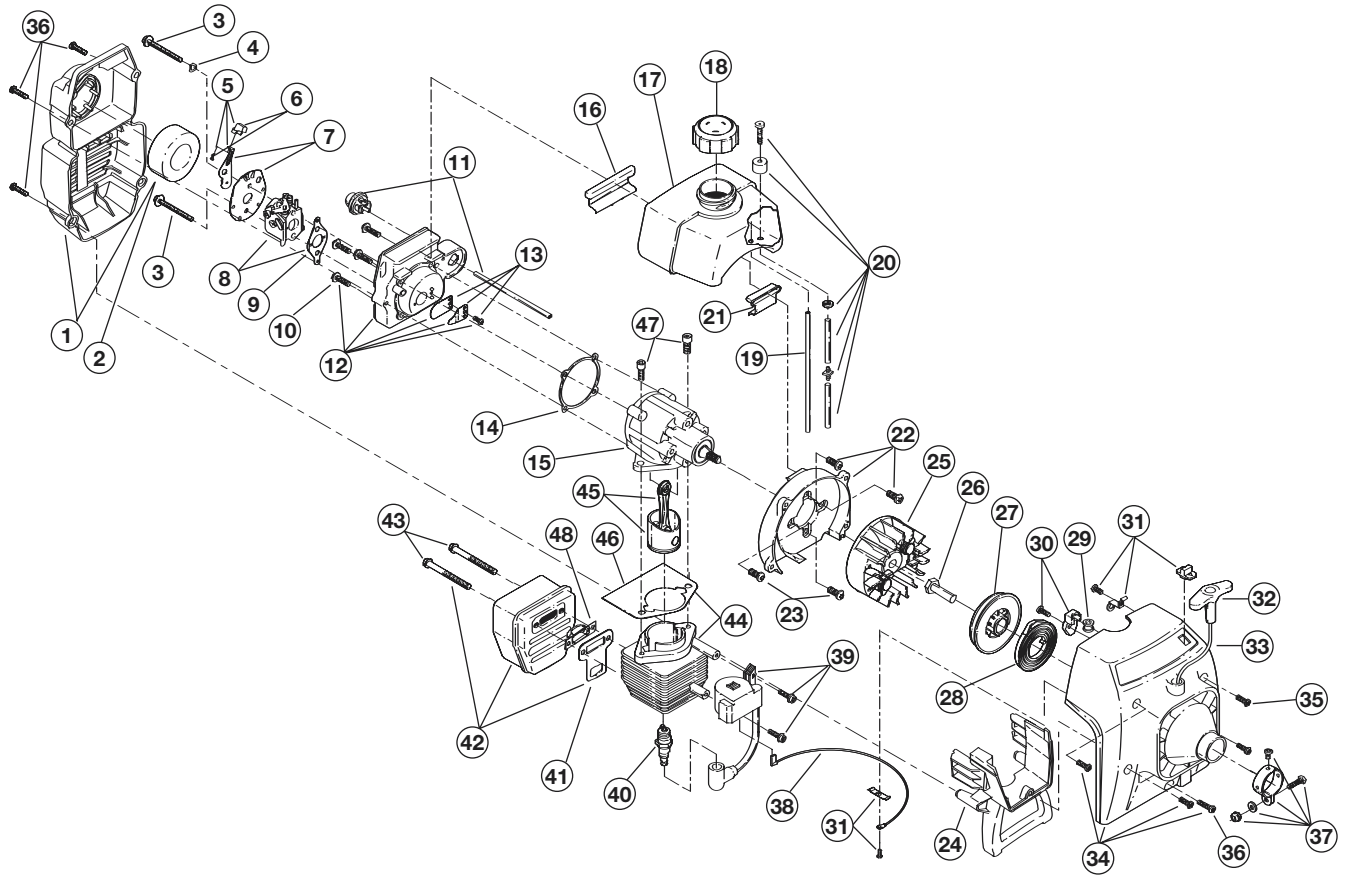

ENGINE PARTS - MODEL 700r 2-CYCLE GAS TRIMMER

PPN- 41AD700G034

Item	Part No.	Description	Item	Part No.	Description
1	791-182059	Air Cleaner/Muffler Cover Assembly (includes 2 & 36)	30	791-181889	Pulley Retainer Assembly
2	791-180350	Air Cleaner Filter	31	791-180035	Switch Assembly
3	791-180351	Carburetor Mounting Screw Assembly	32	791-181079	Pull Handle
4	791-180226	Wavey Washer	33	791-613103	Rope
5	791-182201	Choke Lever Assembly (includes 6)	34	791-181927	Starter Housing Assembly (includes 27-33 & 35)
6	791-182202	Choke Knob and Screw	35	791-181862	Housing Screw
7	791-182203	Choke Lever and Plate (includes 5)	36	791-181345	Cover Screw
8	791-182875	Carburetor Assembly (includes 9 & 20)	37	791-153597	Upper Clamp Assembly
9	791-610675	Carburetor Gasket	38	791-180036	Wire Lead
10	791-181860	Carb Mount Screw	39	791-181937	Module Assembly
11	791-181558	Primer and Hose Assembly	40	791-610311	Spark Plug
12	791-182063	Carb Mount Assembly (includes 10, 13 & 14)	41	791-182065	Exhaust Gasket
13	791-684451	Reed Assembly	42	791-182066	Muffler Assembly (includes 43 & 48)
14	791-612115	Carburetor Mount Gasket	43	791-147575	Muffler Mounting Bolt Assembly
15	791-181865	Crank Case Service Assembly (includes 10 & 23)	44	753-1206	Cylinder Assembly
16	791-612134	Rear Mounting Pad	45	753-1207	Piston and Rod Assembly
17	791-182767	Fuel Tank Assembly (includes 18-20)	46	791-610674	Cylinder Gasket
18	791-182612	Fuel Cap Assembly	47	791-181870	Cylinder Bolt
19	791-181168	Fuel Return Line	48	791-182747	Spark Arrestor Screen
20	791-682039	Fuel Line Assembly	*	791-182067	Engine Gasket Kit
21	791-145308	Front Mounting Pad	*	791-180602	O.E.M. Carburetor Repair Kit (Walbro)
22	791-153520	Shroud Assembly	*	791-181069	Gasket Diaphragm Repair Kit (Walbro)
23	791-181861	Shroud Screw	*	753-1209	Piston Ring
24	791-182064	Shroud Extension and Stand	*	753-04173	Short Block Assembly (includes 10, 15, 23, 44-47)
25	791-182736	Flywheel Assembly			
26	791-610303	Square Nut Drive			
27	753-04232	Recoil Pulley Assembly			
28	791-613102	Recoil Spring			
29	791-611061	Rope Guide			
			*	Items Not Shown