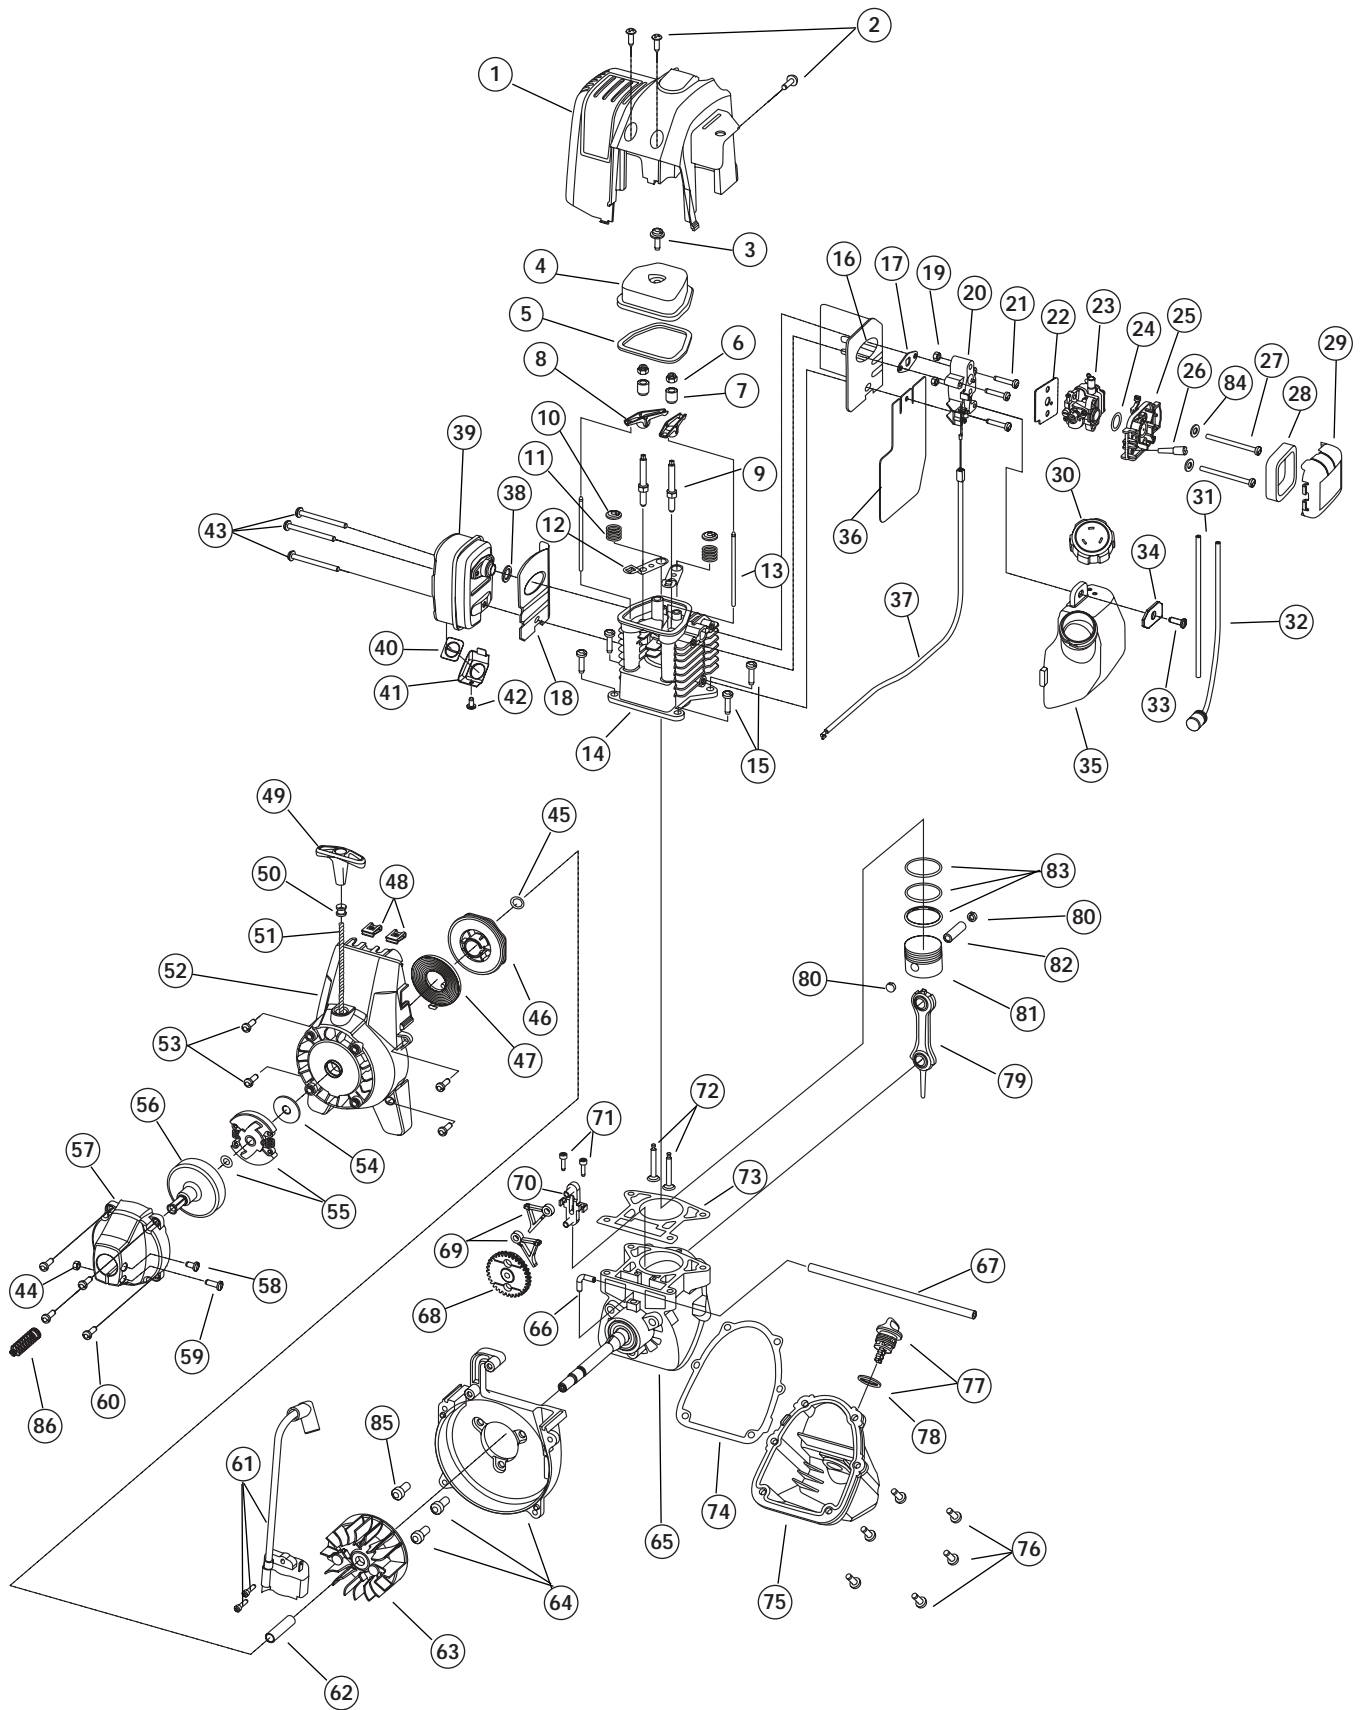

ENGINE PARTS - MODEL 650r 4-CYCLE GAS TRIMMER

PPN- 41AN650G034

Part Numbers On Following Page

ENGINE PARTS - MODEL 650

4-CYCLE GAS TRIMMER

PPN- 41AN650G034

<u>Item</u>	<u>Part No.</u>	<u>Description</u>	<u>Item</u>	<u>Part No.</u>	<u>Description</u>
1	753-1222	Engine Cover	45	791-181247	Pal Nut Retaining Ring
2	791-182339	Engine Cover Screws	46	753-1199	Recoil Pulley
3	791-181025	Valve Cover Screw	47	753-1236	Recoil Spring
4	791-182098	Valve Cover	48	791-182366	Nut Clip
5	791-182099	Valve Cover Gasket	49	791-181079	Pull Handle
6	791-182340	Rocker Adjustment Nut	50	791-611061	Rope Guide
7	791-182101	Rocker Arm Pivot	51	791-613103	Rope
8	791-182100	Rocker Arm	52	791-181020	Starter Housing Screw
9	791-182341	Rocker Arm Stud	53	753-04154	Starter Housing Assembly (includes 49-56)
10	791-182103	Valve Spring Retainer	54	791-182368	Clutch Washer
11	791-181038	Valve Spring	55	753-1238	Clutch with Spacer
12	791-182102	Push Rod Guide	56	791-153592	Clutch Drum
13	791-181033	Push Rod	57	753-1239	Clutch Cover
14	791-182745	Cylinder Assembly (includes 9-11, 14, 16 & 80)	58	791-145569	Anti-Rotation Screw
15	791-182344	Cylinder Screw	59	753-1240	Screw
16	753-1226	Intake Baffle	60	791-181345	Clutch Cover Screw
17	791-182749	Carburetor Mount Gasket	61	791-182725	Ignition Module with Screws
18	753-1232	Muffler Baffle	62	791-181065	Spacer
19	791-181034	Nut	63	791-181867	Flywheel
20	791-182347	Carburetor Mount (includes 20)	64	791-182743	Shroud Assembly with Screws (includes 93)
21	791-182348	Carburetor Mount Screw	65	791-182376	Crankcase Assembly (includes 70-74)
22	791-182732	Carburetor Gasket	66	791-610309	Oil Seal
23	753-1225	Carburetor with Primer	67	791-182372	Bearing
24	791-181751	O-Ring, Carburetor	68	791-182380	Crankshaft Assembly
25	791-182350	Air Filter/Choke Cover Assembly (includes 29 & 30)	69	753-1242	Cam Follower
26	791-182097	Breather Tube	70	791-181013	Cam Bracket
27	791-181750	Air Filter Mounting Screw	71	791-181012	Cam Bracket Screw
28	791-181757	Air Filter	72	791-181040	Valves, Intake and Exhaust
29	791-182351	Air Filter Cover	73	791-182374	Cylinder Gasket
30	791-182271	Fuel Cap	74	791-181018	Oil Pan Gasket
31	791-182352	Fuel Return Line	75	791-182377	Oil Pan (includes 81 & 83)
32	791-182353	Fuel Pick-Up Line with Filter	76	791-181020	Oil Pan Screw
33	791-181080	Screw	77	791-182378	Dipstick Assembly (includes 85)
34	791-182354	Washer	78	791-182290	O-Ring
35	791-182355	Fuel Tank Assembly (includes 31-33)	79	791-181009	Connecting Rod
36	791-182356	Fuel Tank Shield	80	791-181008	Wrist Pin Button
37	753-1231	Throttle Cable	81	753-1243	Piston
38	791-181048	Muffler Gasket	82	791-181006	Wrist Pin
39	791-182359	Muffler (includes 40, 42-44)	83	791-181005	Piston Ring Set
40	791-180890	Spark Arrestor Screen	84	791-182409	Washer
41	791-181045	Screen Cover	85	791-181861	Screw
42	791-181046	Screw	86	791-612468	Compression Spring
43	791-182361	Muffler Mounting Screw	87	791-182537	Grommet
44	753-1241	Nut	*	791-180852B	Spark Plug
			*	753-04087	Short Block Assembly (includes 3-17, 69-90)
			*	791-180142	Starter Pawl Repair Kit
			*	753-04014	Carburetor Repair Kit
			*		Parts not shown