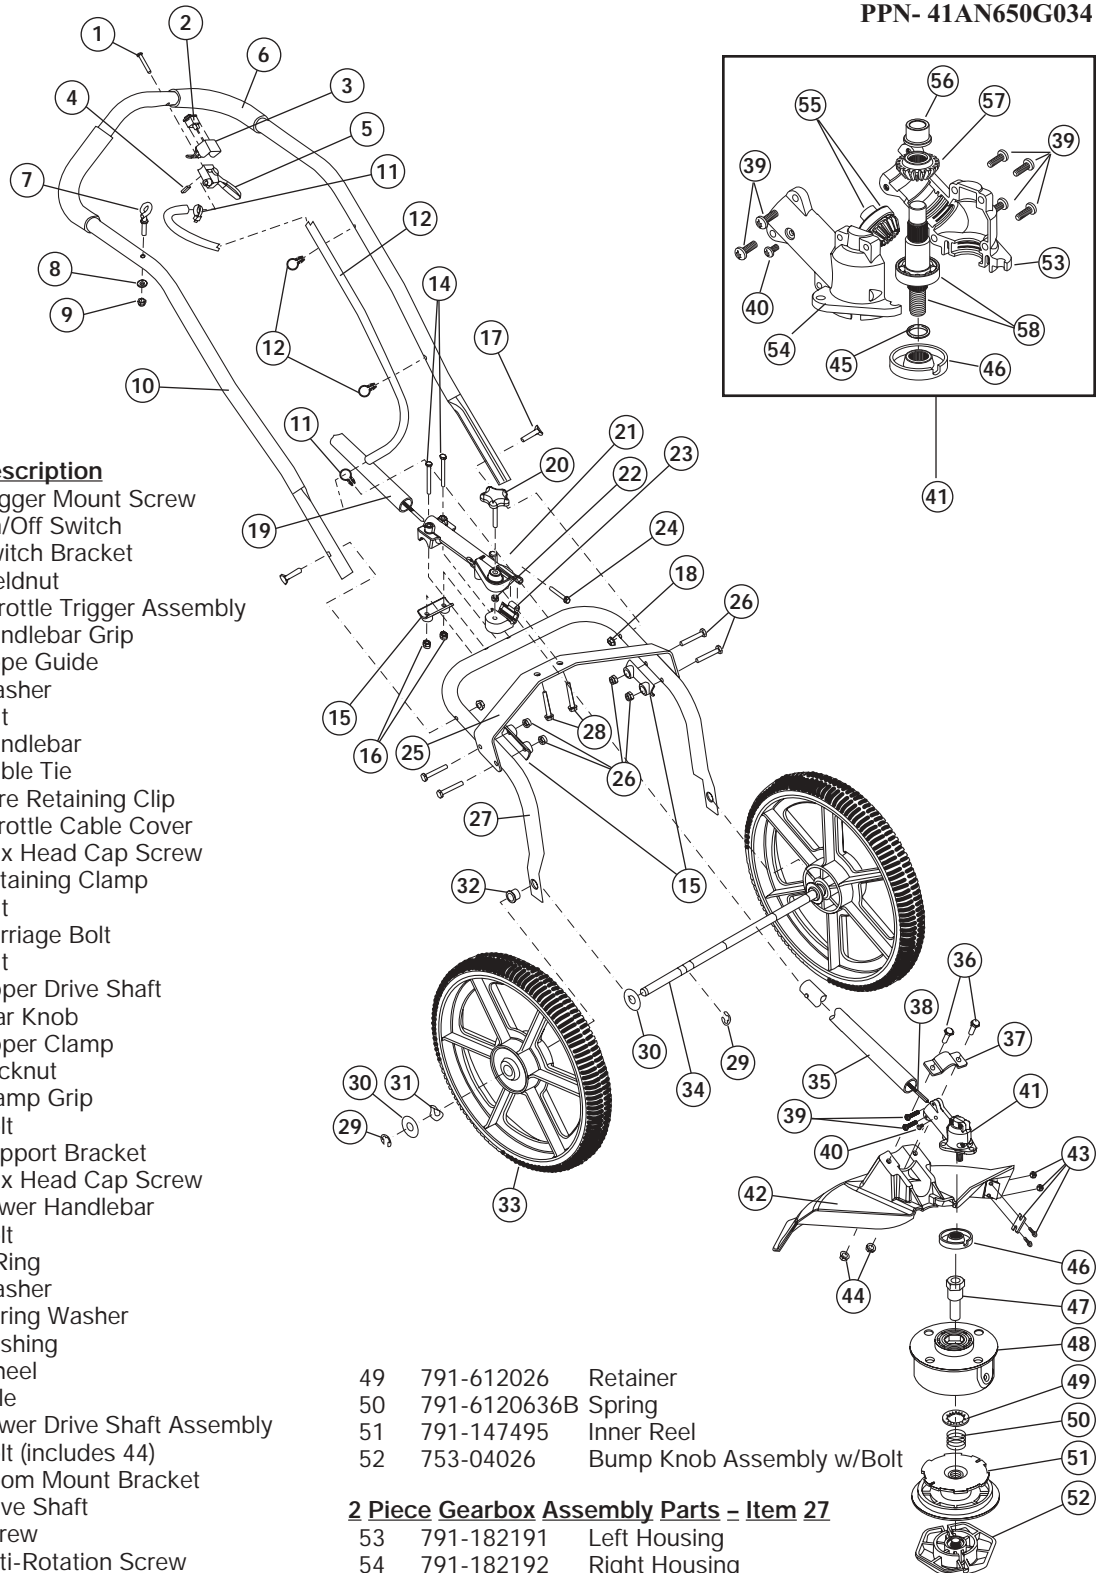

BOOM AND TRIMMER PARTS - MODEL 650r

4-CYCLE GAS TRIMMER

PPN- 41AN650G034

Item	Part No.	Description
1	753-04185	Trigger Mount Screw
2	791-182405	On/Off Switch
3	791-182672	Switch Bracket
4	753-04186	Weldnut
5	753-04187	Throttle Trigger Assembly
6	753-04189	Handlebar Grip
7	753-04190	Rope Guide
8	791-182678	Washer
9	791-180050	Nut
10	753-04191	Handlebar
11	791-147346	Cable Tie
12	753-04192	Wire Retaining Clip
13	753-04193	Throttle Cable Cover
14	753-04194	Hex Head Cap Screw
15	753-04195	Retaining Clamp
16	791-180050	Nut
17	753-04196	Carriage Bolt
18	791-182652	Nut
19	753-04197	Upper Drive Shaft
20	753-04198	Star Knob
21	753-04199	Upper Clamp
22	753-04200	Locknut
23	753-04201	Clamp Grip
24	753-04202	Bolt
25	753-04203	Support Bracket
26	753-04204	Hex Head Cap Screw
27	753-04205	Lower Handlebar
28	753-04206	Bolt
29	753-04207	E Ring
30	753-04208	Washer
31	753-04209	Spring Washer
32	753-04210	Bushing
33	753-04211	Wheel
34	753-04212	Axle
35	753-04213	Lower Drive Shaft Assembly
36	791-182200	Bolt (includes 44)
37	753-04214	Boom Mount Bracket
38	791-613300	Drive Shaft
39	791-182195	Screw
40	791-182519	Anti-Rotation Screw
41	791-182193	2 Piece Gearbox Assembly (includes 39, 40 & 45)
42	753-04215	Guard
43	791-682061	Cutoff Blade Assembly
44	791-182652	Locknut
45	753-1159	O-Ring
46	791-182196	Spacer
47	791-612483	Spool Shaft
48	791-683301	Outer Spool & Eyelet Assembly