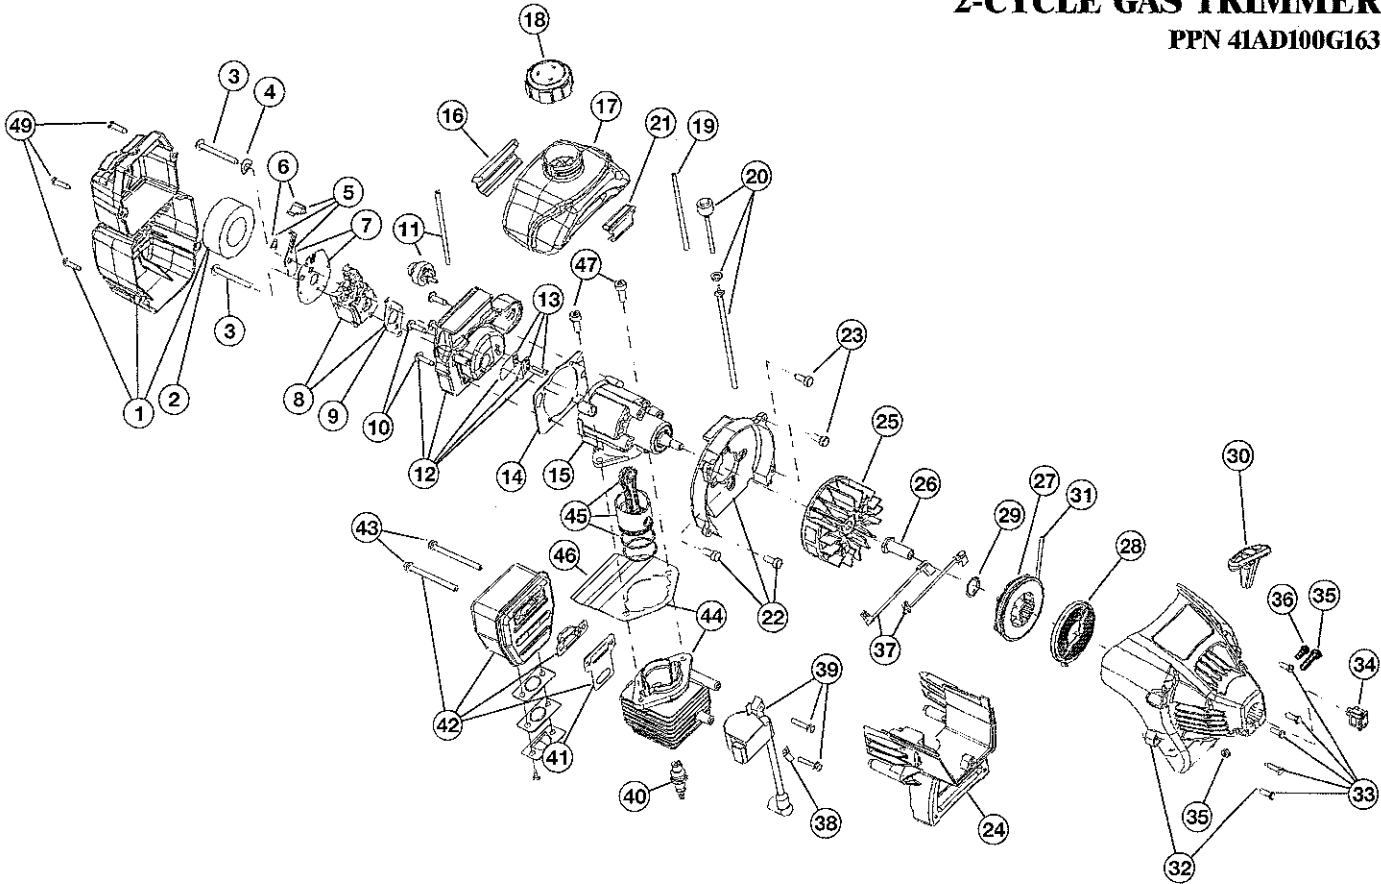

**ENGINE PARTS - MODEL BL100**  
**2-CYCLE GAS TRIMMER**  
 PPN 41AD100G163

Item	Part No.	Description
1	791-182059	Air Cleaner/Muffler Cover Assembly (includes 2 & 49)
2	791-180350	Air Cleaner Filter
3	791-180351	Carburetor Mounting Screws
4	791-180226	Wavey Washer
5	791-182160	Choke Lever Assembly (includes 6)
6	791-182161	Choke Knob and Screw
7	791-182162	Choke Lever and Plate (includes 3-6)
8	753-04106	Carburetor Assembly (includes 9 & 20)
9	791-610675	Carburetor Gasket
10	791-181860	Carb Mount Screw
11	791-683974	Primer and Hose Assembly
12	753-1196	Carb Mount Assembly (includes 10 & 14)
13	791-684451	Reed Assembly
14	753-1208	Carburetor Mount Gasket
15	753-04272	Crank Case Service Assembly (includes 10 & 23)
16	791-612134	Rear Mounting Pad
17	753-04285	Fuel Tank Assembly (includes 18-20)
18	791-182612	Fuel Cap Assembly
19	791-181168	Fuel Return Line
20	791-682039	Fuel Line Assembly
21	791-145308	Front Mounting Pad
22	791-153520	Shroud Assembly (includes 23)
23	791-181861	Shroud Screw
24	791-182064	Shroud Extension and Stand
25	791-181867	Flywheel Assembly
26	791-610303	Spacer
27	753-1199	Recoil Pulley
28	753-04286	Recoil Spring
29	753-04288	Pulley Retainer
30	791-181079	Pull Handle