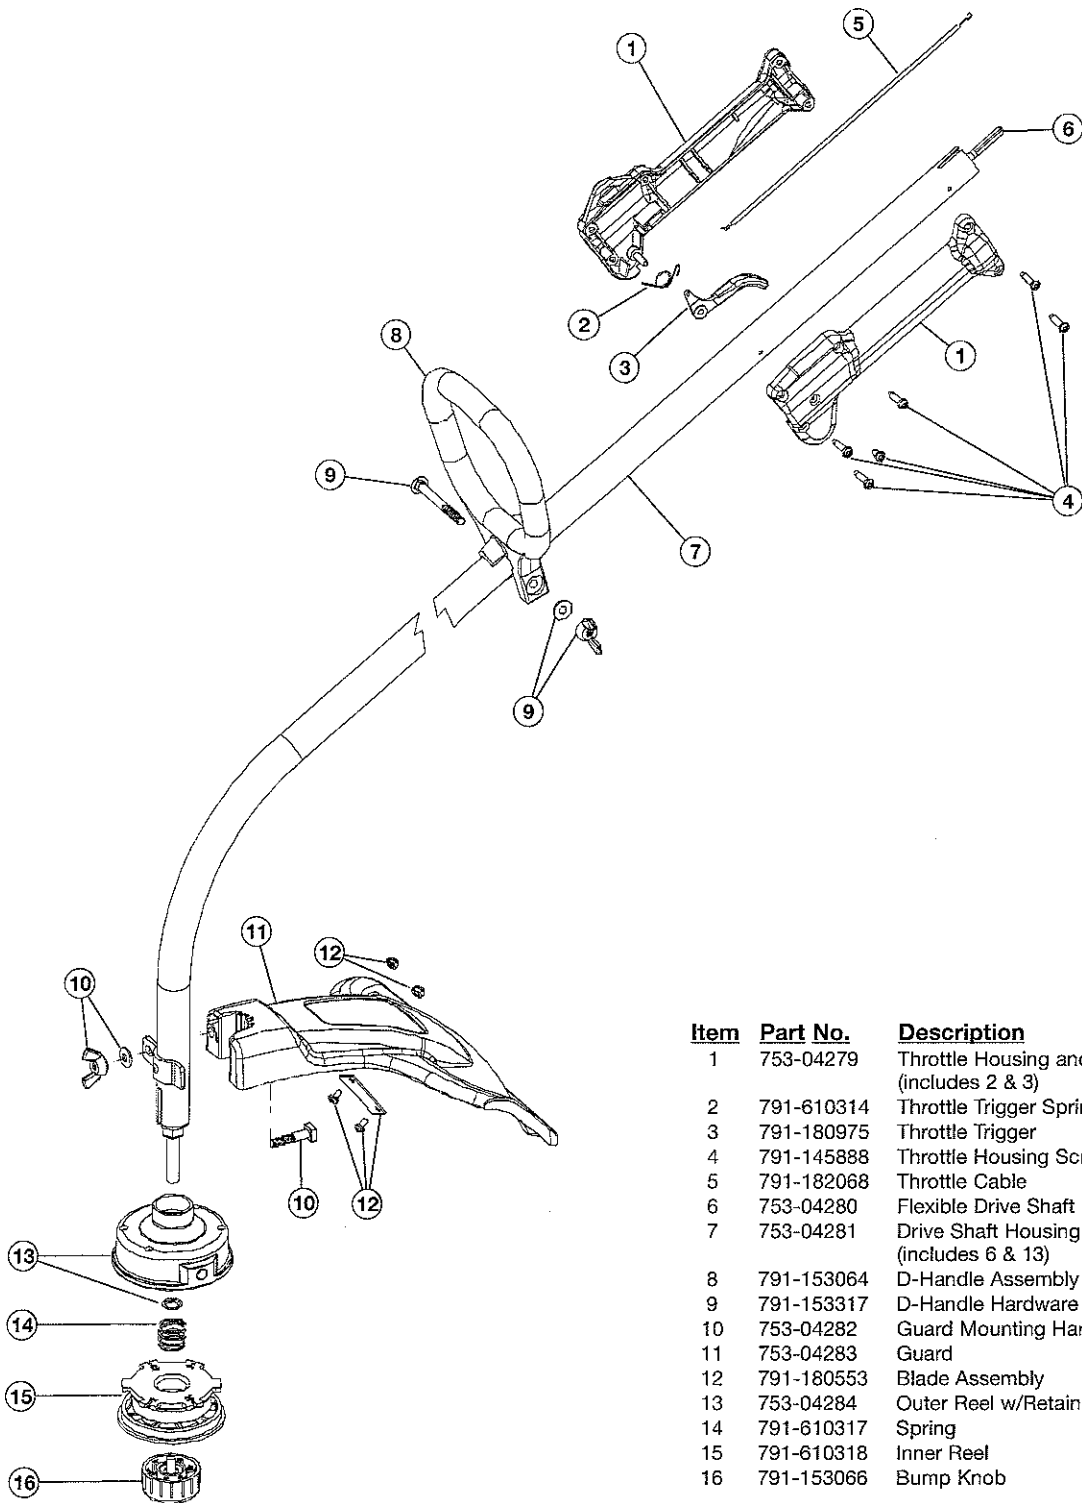

BOOM AND TRIMMER PARTS - MODEL BL100
2-CYCLE GAS TRIMMER
PPN 4IAD100G163

Item	Part No.	Description
1	753-04279	Throttle Housing and Trigger Assembly (includes 2 & 3)
2	791-610314	Throttle Trigger Spring
3	791-180975	Throttle Trigger
4	791-145888	Throttle Housing Screws
5	791-182068	Throttle Cable
6	753-04280	Flexible Drive Shaft
7	753-04281	Drive Shaft Housing Assembly (includes 6 & 13)
8	791-153064	D-Handle Assembly (includes 9)
9	791-153317	D-Handle Hardware
10	753-04282	Guard Mounting Hardware
11	753-04283	Guard
12	791-180553	Blade Assembly
13	753-04284	Outer Reel w/Retainer
14	791-610317	Spring
15	791-610318	Inner Reel
16	791-153066	Bump Knob

Optional Accessories

- 791-153577 Inner Reel and Line
- 791-682075 Shoulder Strap Assembly
- Items Not Shown