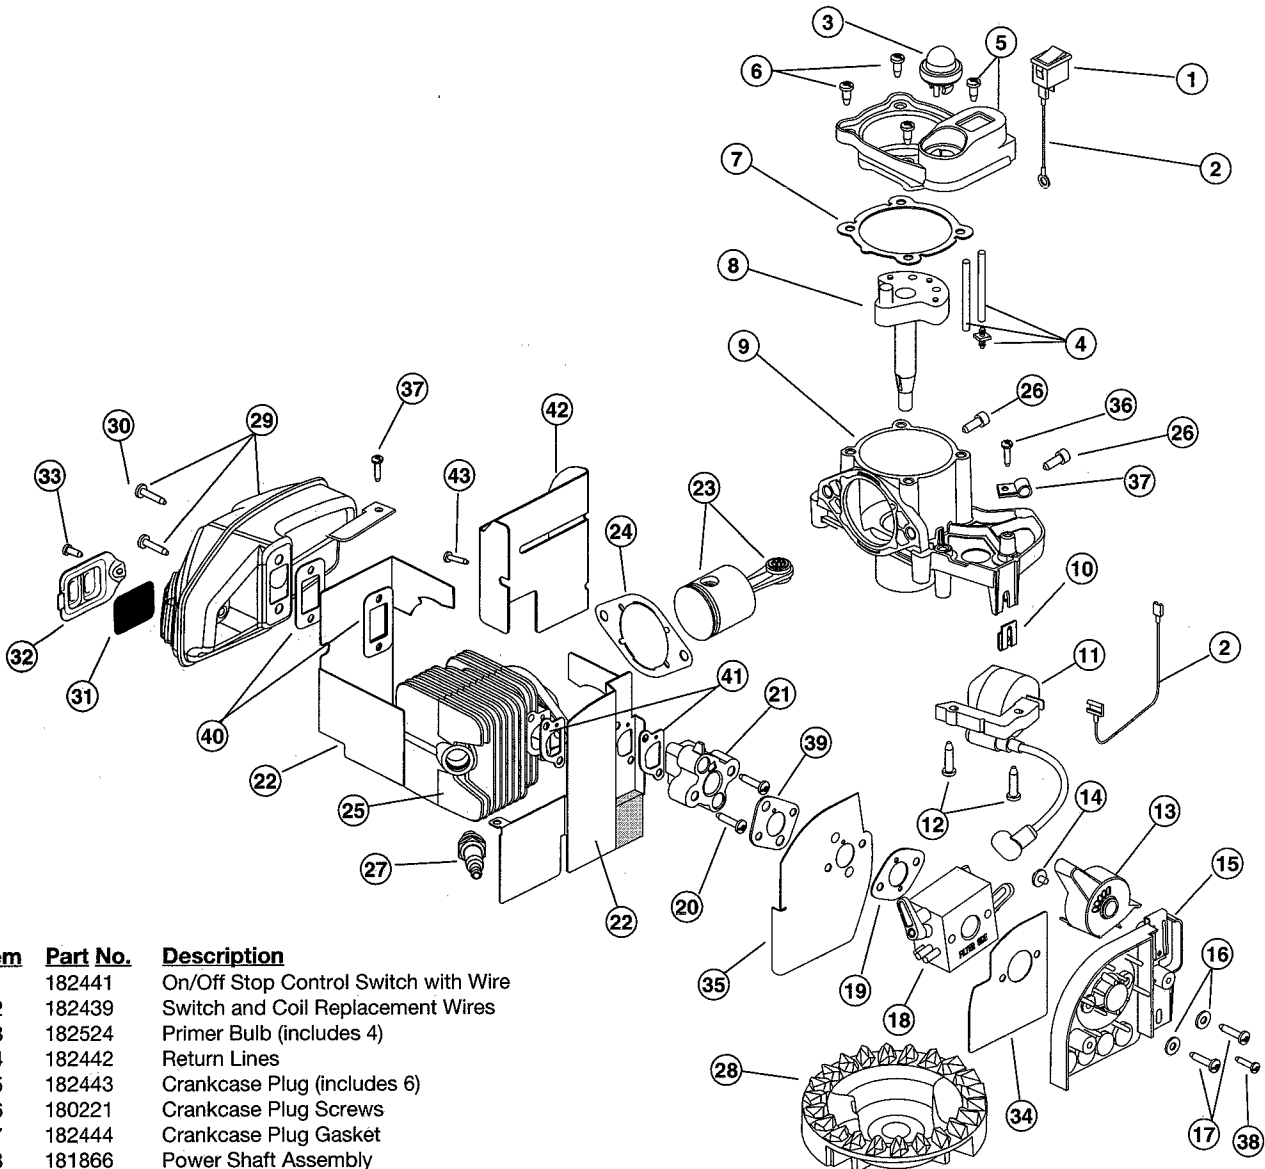

ENGINE PARTS - MODEL 330B / 340BV
2-CYCLE GAS BLOWER / BLOWER-VAC
 (Serial Number 910166275 and greater)

Item	Part No.	Description
1	182441	On/Off Stop Control Switch with Wire
2	182439	Switch and Coil Replacement Wires
3	182524	Primer Bulb (includes 4)
4	182442	Return Lines
5	182443	Crankcase Plug (includes 6)
6	180221	Crankcase Plug Screws
7	182444	Crankcase Plug Gasket
8	181866	Power Shaft Assembly
9	182445	Crankcase Assembly (includes 6, 8 & 10)
10	181064	Tinnerman Nut
11	182446	Module Assembly (includes 12)
12	182447	Module Screw
13	182525	Throttle Lever
14	182449	Screw
15	182450	Air Cleaner Base
16	182451	Washer
17	182452	Carburetor Mount Screw
18	182526	Carburetor
19	182454	Carburetor Gasket
20	182455	Spacer Mounting Screw
21	182456	Carburetor Spacer
22	182457	Cylinder Baffle Assembly (includes 40 & 41)
23	182458	Piston and Rod Assembly
24	182459	Cylinder Gasket
25	182460	Cylinder Assembly (includes 24 & 26)
26	182461	Cylinder Bolt
27	610311	Spark Plug
28	182462	Flywheel
29	182463	Muffler Assembly (includes 30-33 & 36)
30	182464	Muffler Mounting Screw
31	182493	Spark Arrestor Screen