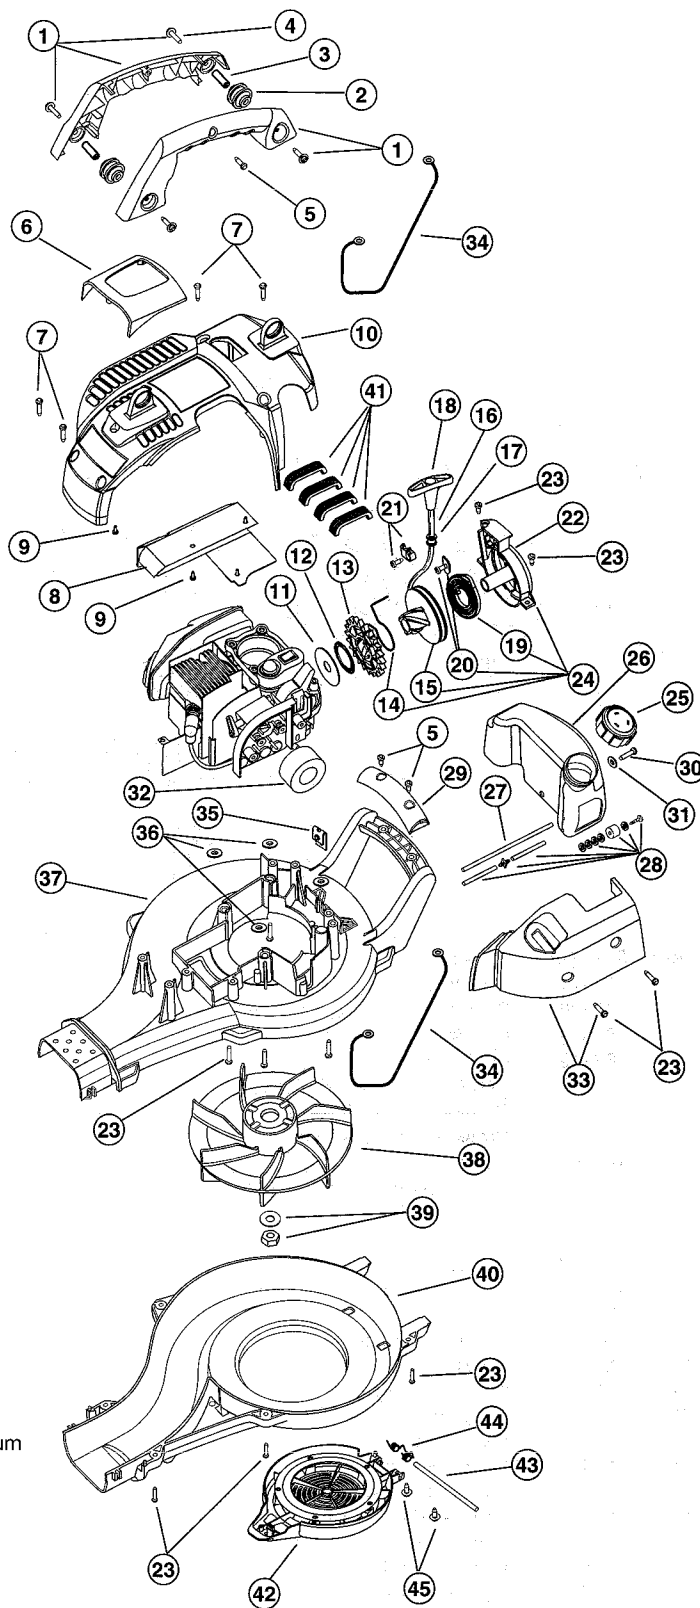

(Serial Number 910166275 and greater)

Item	Part No.	Description
1	182465	Handle Grip Assembly (includes 2-5)
2	182466	Vibration Dampner
3	182467	Dampner Spacer
4	182468	Handle Screw
5	182469	Screw
6	182470	Divter (includes 9)
7	182471	Cover Screw
8	182473	Muffler Shield
9	182474	Baffle Screw
10	182472	Engine Cover Assembly (includes 7-9)
11	182482	Washer
12	182483	Gear Return Spring
13	182484	Pulley Gear
14	182485	Friction Spring
15	182486	Starter Pulley
16	613103	Rope
17	611061	Rope Guide
18	181079	Pull Handle
19	613102	Rewind Spring
20	182488	Pulley Retainer Assembly
21	182487	Rope Guide Retainer Assembly
22	182489	Recoil Housing
23	147049	Recoil Case Screw
24	182490	Recoil Housing Assembly (includes 11-23)
25	182438	Fuel Cap
26	182492	Fuel Tank Assembly (includes 25-28 & 30-31)
27	182495	Fuel Line
28	182496	Fuel Line Assembly
29	182497	Assist Handle
30	181930	Fuel Tank Screw
31	182568	Washer
32	182500	Air Filter Assembly
33	182501	Air Filter Cover (includes 34
34	182502	Ground Wire
35	181064	Tinnerman Nut
36	182504	Washer
37	182503	Upper Housing Assembly (includes 35 & 36)
38	182506	Impeller
39	182507	Washer and Lock Nut Assembly
40	182577	Lower Housing with Insert
41	182509	Fuel Tank Pad
42	182578	Vacuum Door Assembly
43	182512	Hinge Shaft
44	182513	Spring
45	182449	Screw
*	182478	Blower Outlet Tube
*	182511	Ring Reducer Gasket
*	147543	Ryobi 2-Cycle Oil

Item	Part No.	Description (Model 340BV Only)
*	182476	Vacuum Bag Assembly (includes vacuum bag, cable tie and vacuum bag adapter)
*	182475	Vacuum Bag
*	612930	Cable Tie
*	182477	Vacuum Bag Adapter
*	182480	Vacuum Tube Assembly (includes Upper Vacuum Tube, Lower Vacuum Tube & Knob Assembly)
*	182479	Upper Vacuum Tube
*	182517	Lower Vacuum Tube
*	182481	Knob Assembly

Item	Part No.	Description (Model 330B Only)
*	300031	Vacuum Accessory Kit

* Items Not Shown