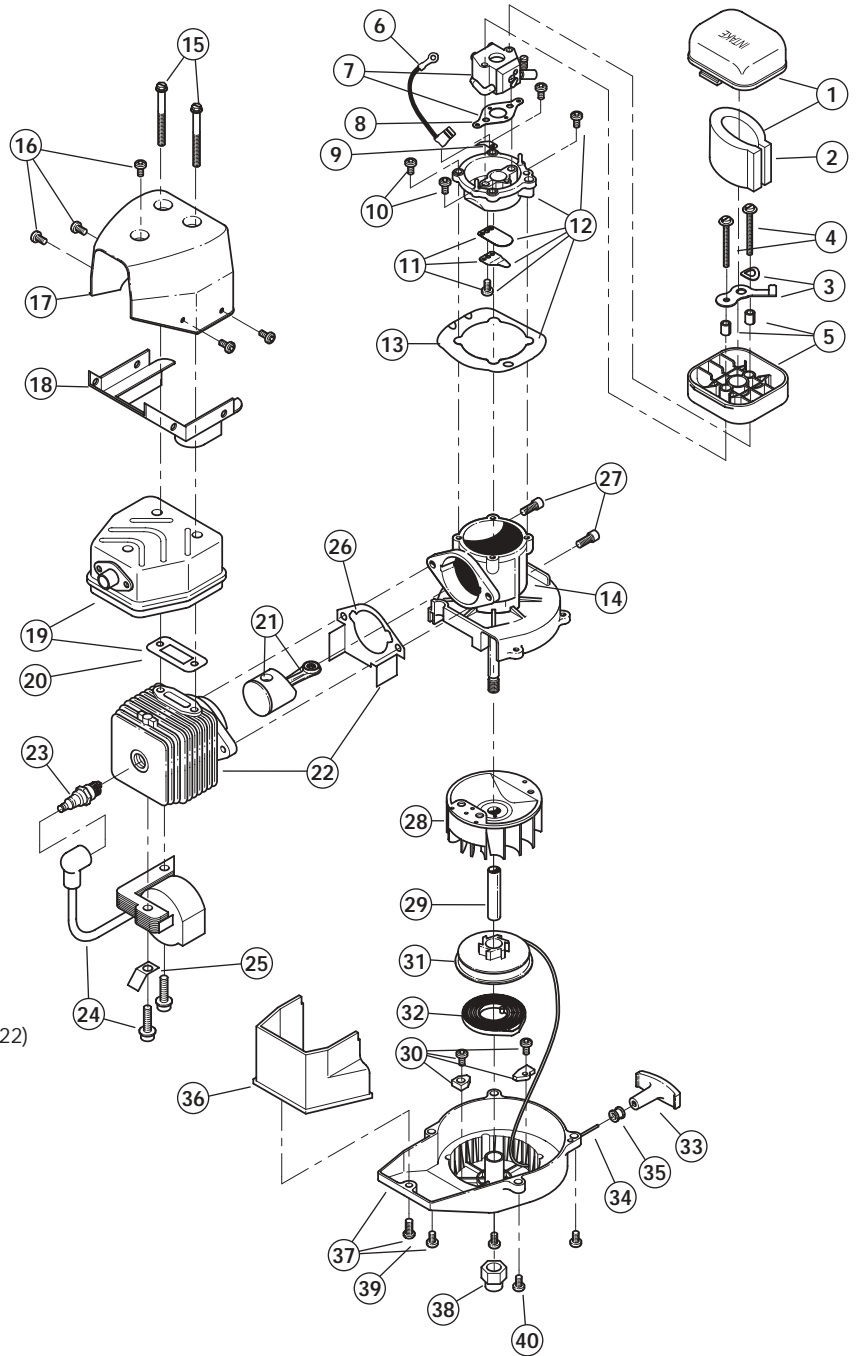

ENGINE PARTS - MODEL 310BVr

PPN 41ES310G034

Item	Part No.	Description
1	791-683378	Air Cleaner Cover Assembly
2	791-612111	Air Cleaner Filter
3	791-683380	Choke Lever Assembly
4	791-180351	Mounting Bolts
5	791-181512	Air Cleaner Base
6	791-180360	Wire Lead
7	753-04349	Carburetor Assembly
8	791-610675	Carburetor Gasket
9	791-611063	Ground Tab
10	791-180221	Reed Plate Mounting Screw
11	753-04350	Complete Reed Plate Assembly
12	791-684451	Reed Assembly
13	753-1208	Reed Plate Gasket
14	753-04328	Crankcase Service Assembly (includes items 10)
15	791-147575	Muffler Mounting Bolt
16	791-181517	Mounting Screw Assembly
17	791-181522	Upper Heat Shield
18	791-181518	Lower Heat Shield
19	791-181521	Muffler Assembly (Includes item 15 & 22)
20	791-00027	Exhaust Gasket
21	753-1207	Piston and Rod Assembly
22	753-04358	Cylinder Assembly
23	791-610311	Spark Plug
24	753-04324	Module Assembly
25	791-611063	Ground Tab
26	791-181519	Cylinder Gasket
27	791-182723	Cylinder Bolt
28	791-182736	Flywheel Assembly
29	791-181525	Spacer
30	791-180930	Pulley Retainer Assembly
31	753-1199	Recoil Pulley Assembly
32	791-613102	Recoil Spring
33	791-181079	Pull Handle
34	791-613103	Rope
35	791-611061	Rope Guide
36	791-181585	Shroud Extension
37	791-181931	Starter Housing Assembly (includes 30-35, 39 & 40)
38	791-181524	Drive Nut
39	791-181345	Shroud Extension Screw
40	791-181862	Housing Screw
*	753-1209	Piston Ring
*	791-181520	Engine Gasket Kit
*	791-180602	O.E.M. Carburetor Repair Kit
*	791-181069	Gasket-Diaphragm Repair Kit

* not shown