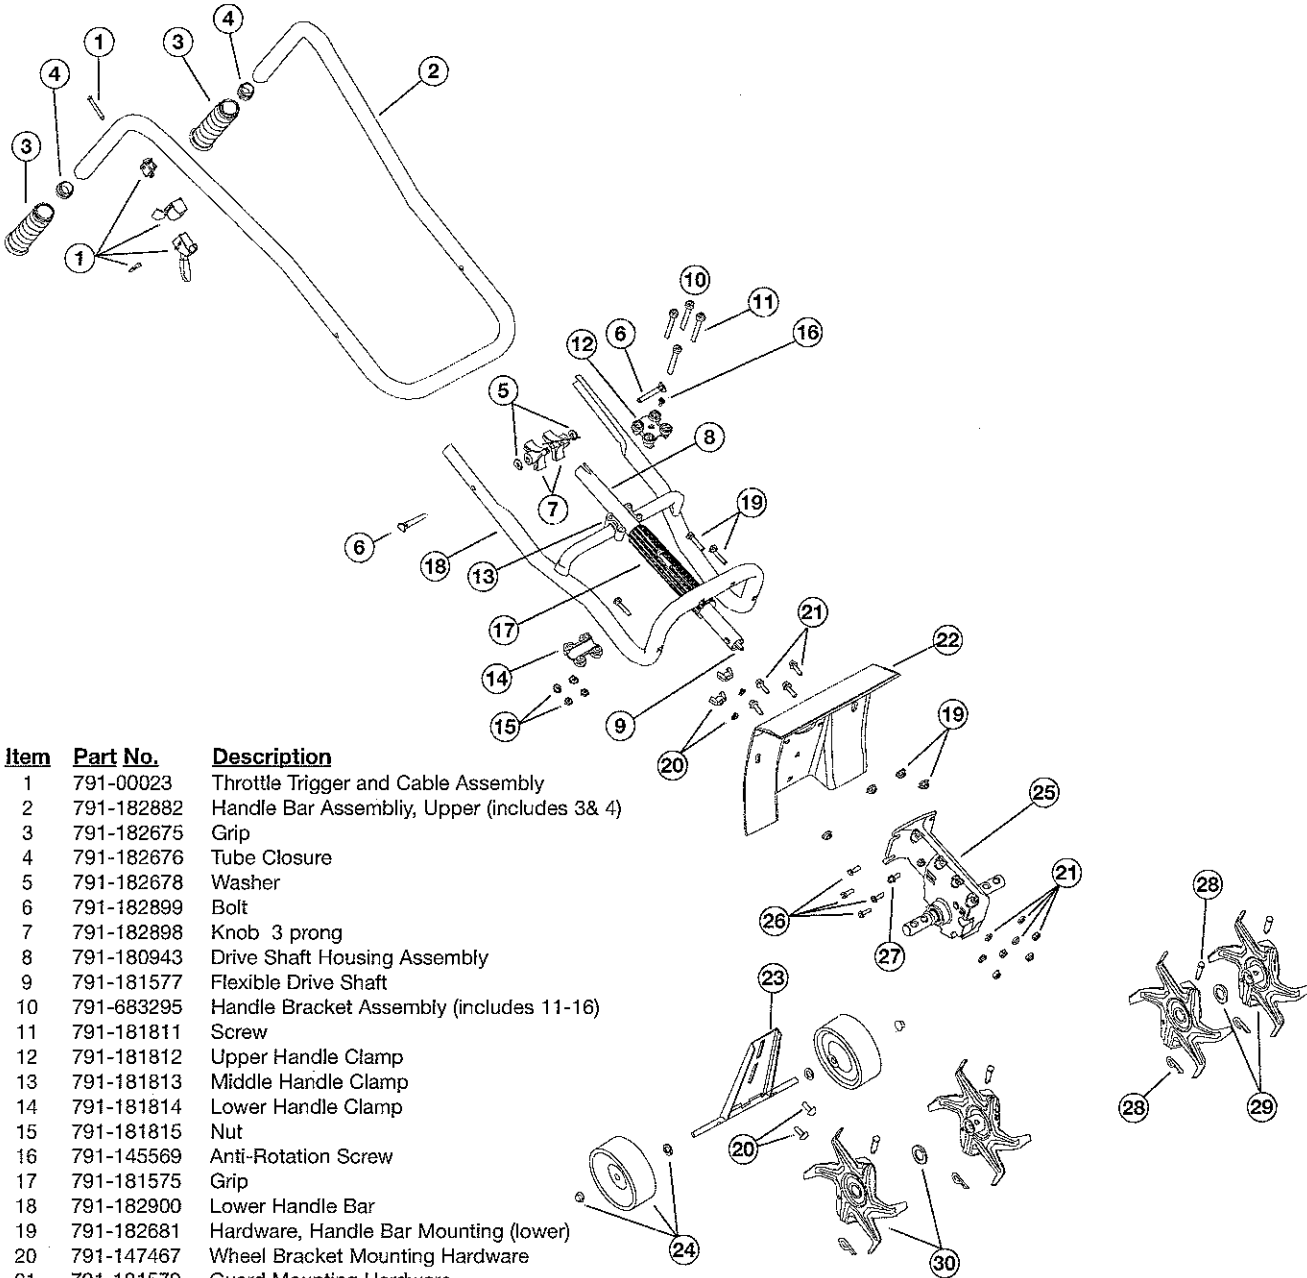

BOOM AND CULTIVATOR PARTS - MODEL BL410
2-CYCLE GAS CULTIVATOR
PPN 2IAK410G163

Item	Part No.	Description
1	791-00023	Throttle Trigger and Cable Assembly
2	791-182882	Handle Bar Assembly, Upper (includes 3 & 4)
3	791-182675	Grip
4	791-182676	Tube Closure
5	791-182678	Washer
6	791-182899	Bolt
7	791-182898	Knob 3 prong
8	791-180943	Drive Shaft Housing Assembly
9	791-181577	Flexible Drive Shaft
10	791-683295	Handle Bracket Assembly (includes 11-16)
11	791-181811	Screw
12	791-181812	Upper Handle Clamp
13	791-181813	Middle Handle Clamp
14	791-181814	Lower Handle Clamp
15	791-181815	Nut
16	791-145569	Anti-Rotation Screw
17	791-181575	Grip
18	791-182900	Lower Handle Bar
19	791-182681	Hardware, Handle Bar Mounting (lower)
20	791-147467	Wheel Bracket Mounting Hardware
21	791-181579	Guard Mounting Hardware
22	753-04240	Guard
23	791-180320	Wheel Bracket Assembly
24	791-180944	Wheel Assembly
25	791-147474	Gear Box Assembly
26	791-182195	Screw
27	791-180288	Sleeve Retainer Bolt
28	791-147473	Tine Fastener Assembly
29	791-182729	Tine Assembly (Left Outer or Right Inner)
30	791-182730	Tine Assembly (Left Inner or Right Outer)

Optional Accessories

- 147543 Ryobi 2-Cycle Oil

*not shown