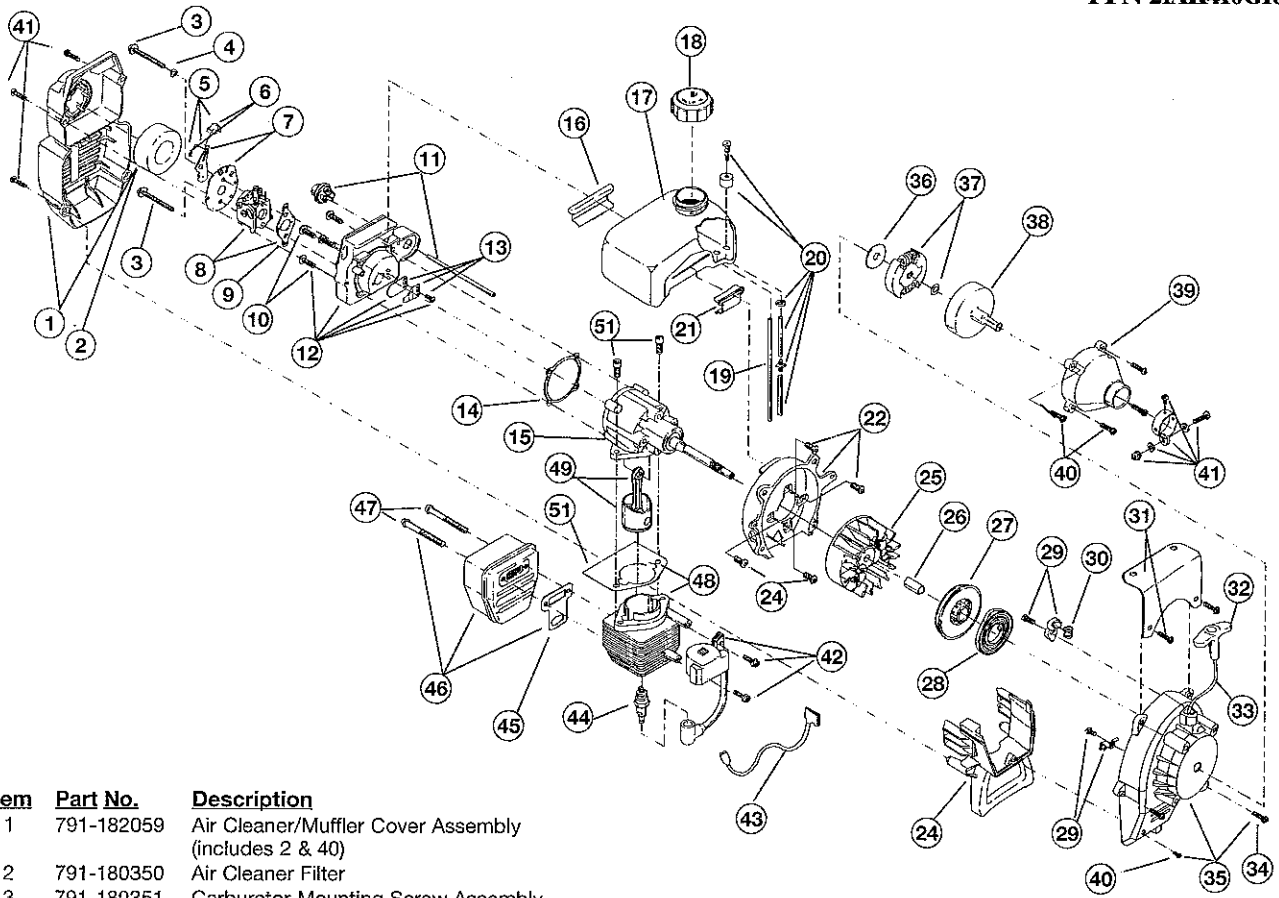

**ENGINE PARTS - MODEL BL410
2-CYCLE GAS CULTIVATOR**

PPN 2IAK410G163

Item	Part No.	Description
1	791-182059	Air Cleaner/Muffler Cover Assembly (includes 2 & 40)
2	791-180350	Air Cleaner Filter
3	791-180351	Carburetor Mounting Screw Assembly
4	791-180226	Wavey Washer
5	791-182160	Choke Lever Assembly (includes 6)
6	791-182161	Choke Knob and Screw
7	791-182162	Choke Lever and Plate (includes 5)
8	753-04106	Carburetor Assembly W/Limiter Caps (includes 9 & 21)
9	791-610675	Carburetor Gasket
10	791-181860	Carb Mount Screw
11	791-181558	Primer and Hose Assembly
12	753-1196	Carb Mount Assembly (includes 10)
13	791-684451	Reed Assembly
14	753-1208	Carburetor Mount Gasket
15	791-180026	Crank Case Service Assembly (includes 10, 14 & 24)
16	791-612134	Rear Mounting Pad
17	753-04237	Fuel Tank Assembly (includes 19-21)
18	791-182612	Fuel Cap Assembly
19	791-181168	Fuel Return Line
20	791-682039	Fuel Line Assembly
21	791-145308	Front Mounting Pad
22	791-683065	Shroud Assembly
23	791-181861	Shroud Screw
24	791-182064	Shroud Extension and Stand
25	791-181867	Flywheel Assembly
26	791-181065	Spacer
27	791-181597	Recoil Pulley Assembly
28	791-613102	Recoil Spring
29	791-180930	Pulley Retainer Assembly
30	791-611061	Rope Guide
31	791-180317	Fuel Tank Guard Assembly
32	791-181079	Pull Handle
33	791-613103	Rope
34	791-181912	Housing Screw