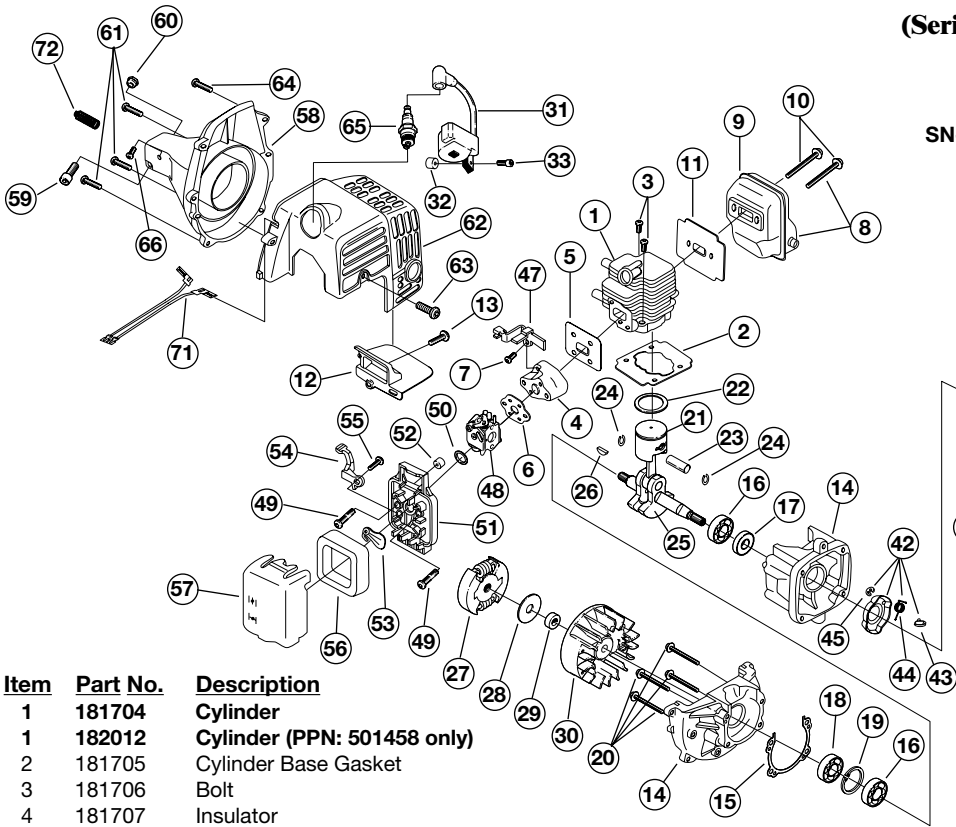

ENGINE PARTS - MODEL 2079r

2-CYCLE GAS TRIMMER

(Serial Number 901180006 and greater)

Unit Serial Decal

SN- Serial Number MDL- Unit Model

PPN- Parent Part Number

Item	Part No.	Description
1	181704	Cylinder
1	182012	Cylinder (PPN: 501458 only)
2	181705	Cylinder Base Gasket
3	181706	Bolt
4	181707	Insulator
5	181708	Insulator Gasket
6	181709	Carburetor Gasket
7	181710	Screw
8	181711	Muffler Assembly (includes 9 & 10)
9	181712	Muffler
10	181713	Screw
11	181714	Muffler Gasket
12	181715	Muffler Plate
13	181716	Screw
14	181717	Crankcase Service Assembly (includes 15 thru 19 & 25)
15	181718	Crankcase Gasket
16	181719	Bearing
17	181720	Oil Seal
18	181721	Oil Seal
19	181722	Snap Ring
20	181723	Screw
21	181724	Piston
21	182013	Piston (PPN: 501458 only)
22	181725	Ring
22	182014	Ring (PPN: 501458 only)
23	181726	Piston Pin
23	182015	Piston Pin (PPN: 501458 only)
24	181727	Snap Ring
25	181728	Crankshaft
25	182016	Crankshaft (PPN: 501458 only)
26	181729	Key
27	181730	Clutch Rotor
28	181074	Clutch Washer
29	181731	Spacer
30	181732	Flywheel Assembly
31	181733	Module Assembly (includes 32 & 33)
32	181734	Spacer
33	181735	Screw
34	181777	Recoil Assembly (includes 35 thru 41)
35	181737	Recoil Case
36	181738	Recoil Pulley
37	181739	Recoil Spring
38	181740	Screw
39	181741	Washer