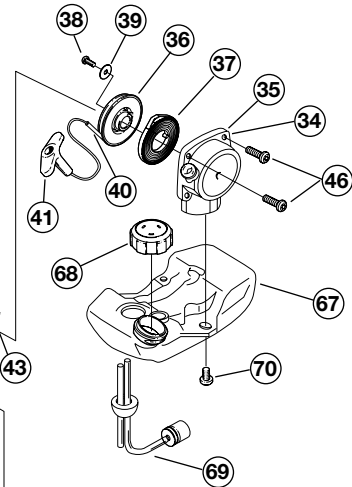

ENGINE PARTS - MODEL 2079r

2-CYCLE GAS TRIMMER

(Serial Number 901180006 and greater)

Unit Serial Decal

SN- Serial Number MDL- Unit Model

PPN- Parent Part Number

Item	Part No.	Description
1	181704	Cylinder
1	182012	Cylinder (PPN: 501458 only)
2	181705	Cylinder Base Gasket
3	181706	Bolt
4	181707	Insulator
5	181708	Insulator Gasket
6	181709	Carburetor Gasket
7	181710	Screw
8	181711	Muffler Assembly (includes 9 & 10)
9	181712	Muffler
10	181713	Screw
11	181714	Muffler Gasket
12	181715	Muffler Plate
13	181716	Screw
14	181717	Crankcase Service Assembly (includes 15 thru 19 & 25)
15	181718	Crankcase Gasket
16	181719	Bearing
17	181720	Oil Seal
18	181721	Oil Seal
19	181722	Snap Ring
20	181723	Screw
21	181724	Piston
21	182013	Piston (PPN: 501458 only)
22	181725	Ring
22	182014	Ring (PPN: 501458 only)
23	181726	Piston Pin
23	182015	Piston Pin (PPN: 501458 only)
24	181727	Snap Ring
25	181728	Crankshaft
25	182016	Crankshaft (PPN: 501458 only)
26	181729	Key
27	181730	Clutch Rotor
28	181074	Clutch Washer
29	181731	Spacer
30	181732	Flywheel Assembly
31	181733	Module Assembly (includes 32 & 33)
32	181734	Spacer
33	181735	Screw
34	181777	Recoil Assembly (includes 35 thru 41)
35	181737	Recoil Case
36	181738	Recoil Pulley
37	181739	Recoil Spring
38	181740	Screw
39	181741	Washer