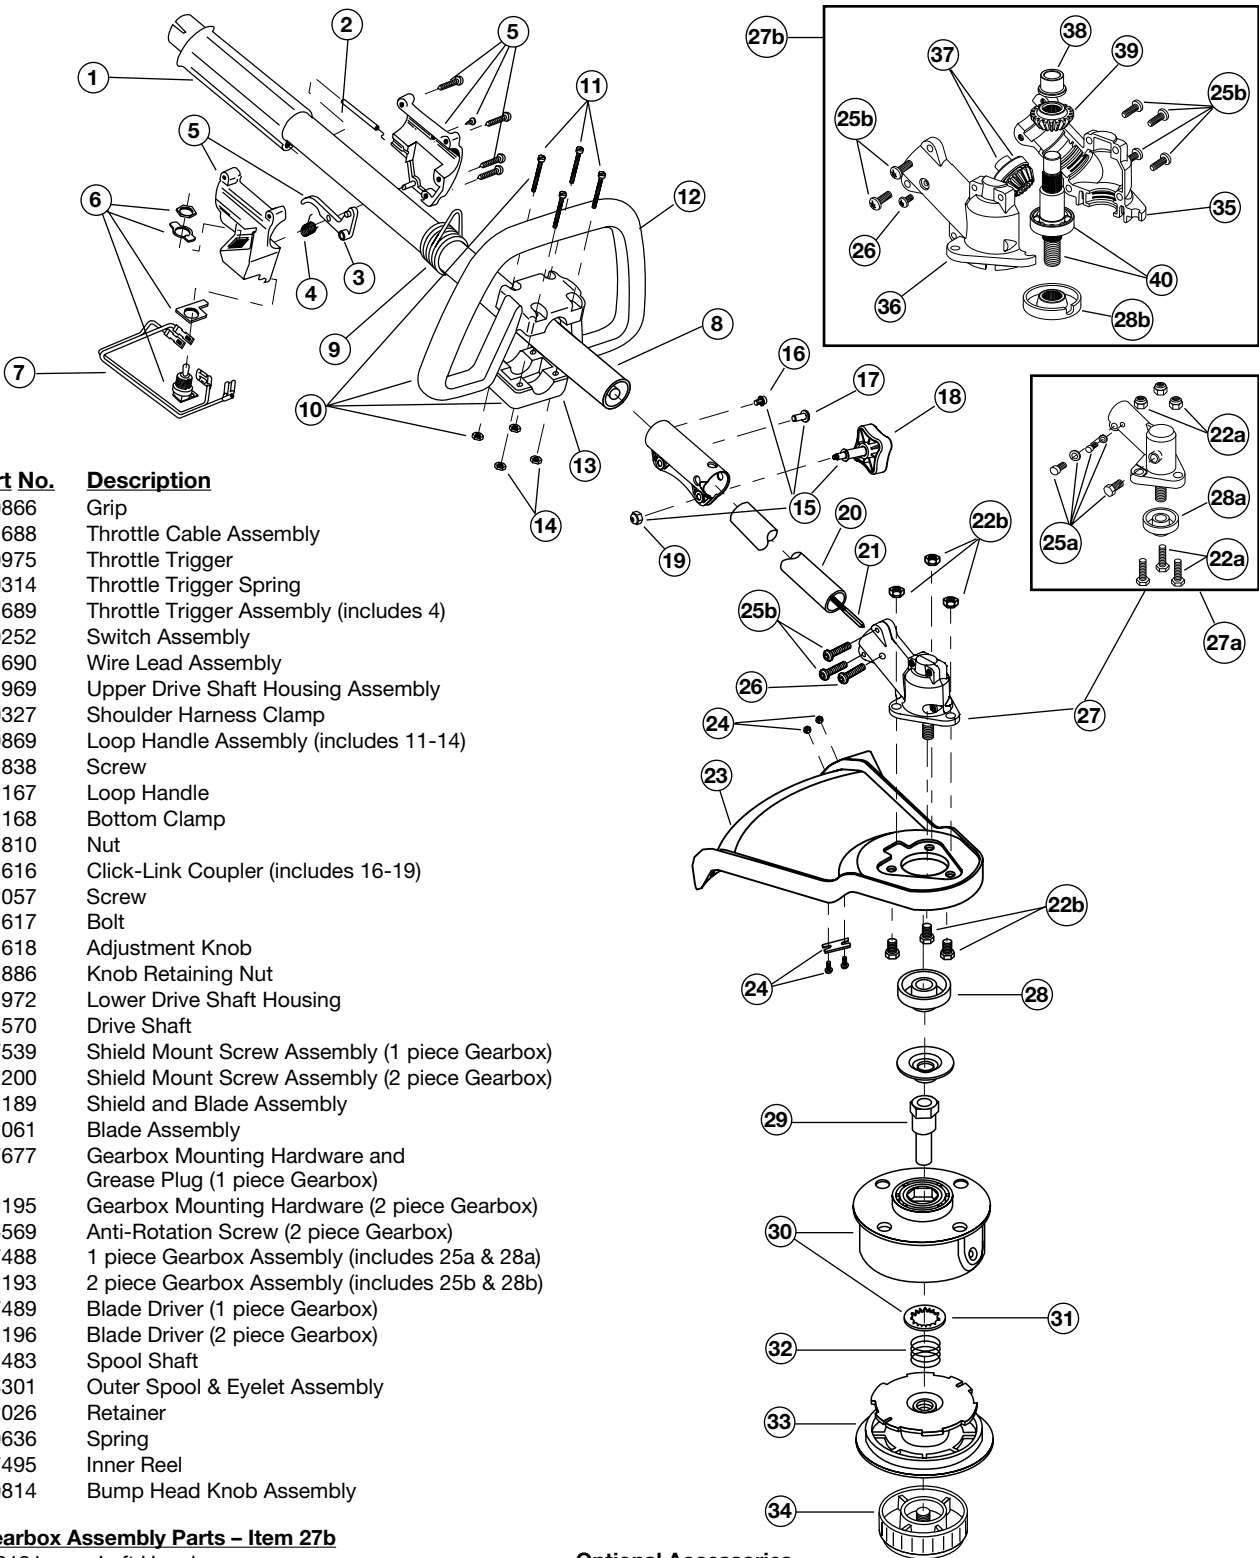

BOOM AND TRIMMER PARTS - MODEL 2079r

2-CYCLE GAS TRIMMER

(Serial Number 901180006 and greater)

Item	Part No.	Description
1	180866	Grip
2	181688	Throttle Cable Assembly
3	180975	Throttle Trigger
4	610314	Throttle Trigger Spring
5	181689	Throttle Trigger Assembly (includes 4)
6	180252	Switch Assembly
7	181690	Wire Lead Assembly
8	181969	Upper Drive Shaft Housing Assembly
9	610327	Shoulder Harness Clamp
10	180869	Loop Handle Assembly (includes 11-14)
11	181838	Screw
12	182167	Loop Handle
13	182168	Bottom Clamp
14	181810	Nut
15	181616	Click-Link Coupler (includes 16-19)
16	182057	Screw
17	181617	Bolt
18	181618	Adjustment Knob
19	181886	Knob Retaining Nut
20	181972	Lower Drive Shaft Housing
21	181570	Drive Shaft
22a	147539	Shield Mount Screw Assembly (1 piece Gearbox)
22b	182200	Shield Mount Screw Assembly (2 piece Gearbox)
23	182189	Shield and Blade Assembly
24	682061	Blade Assembly
25a	147677	Gearbox Mounting Hardware and Grease Plug (1 piece Gearbox)
25b	182195	Gearbox Mounting Hardware (2 piece Gearbox)
26	145569	Anti-Rotation Screw (2 piece Gearbox)
27a	147488	1 piece Gearbox Assembly (includes 25a & 28a)
27b	182193	2 piece Gearbox Assembly (includes 25b & 28b)
28a	147489	Blade Driver (1 piece Gearbox)
28b	182196	Blade Driver (2 piece Gearbox)
29	612483	Spool Shaft
30	683301	Outer Spool & Eyelet Assembly
31	612026	Retainer
32	610636	Spring
33	147495	Inner Reel
34	180814	Bump Head Knob Assembly

2 Piece Gearbox Assembly Parts - Item 27b

35	182191	Left Housing
36	182192	Right Housing
37	182194	Pinion Gear Assembly
38	182199	Output Shaft Bushing
39	182198	Output Shaft Gear
40	182197	Output Shaft Assembly (includes 38 & 39)

Optional Accessories

*	612454	Replacement Line, 0.095 Diameter
*	147345	Reel and Line Assembly
*	147498	Bump Head Assembly (includes 29-34)
*	147543	Ryobi 2-Cycle Motor Oil
*	682075	Shoulder Harness
*	300026	Brush Cutter Accessory Kit

* Items Not Shown