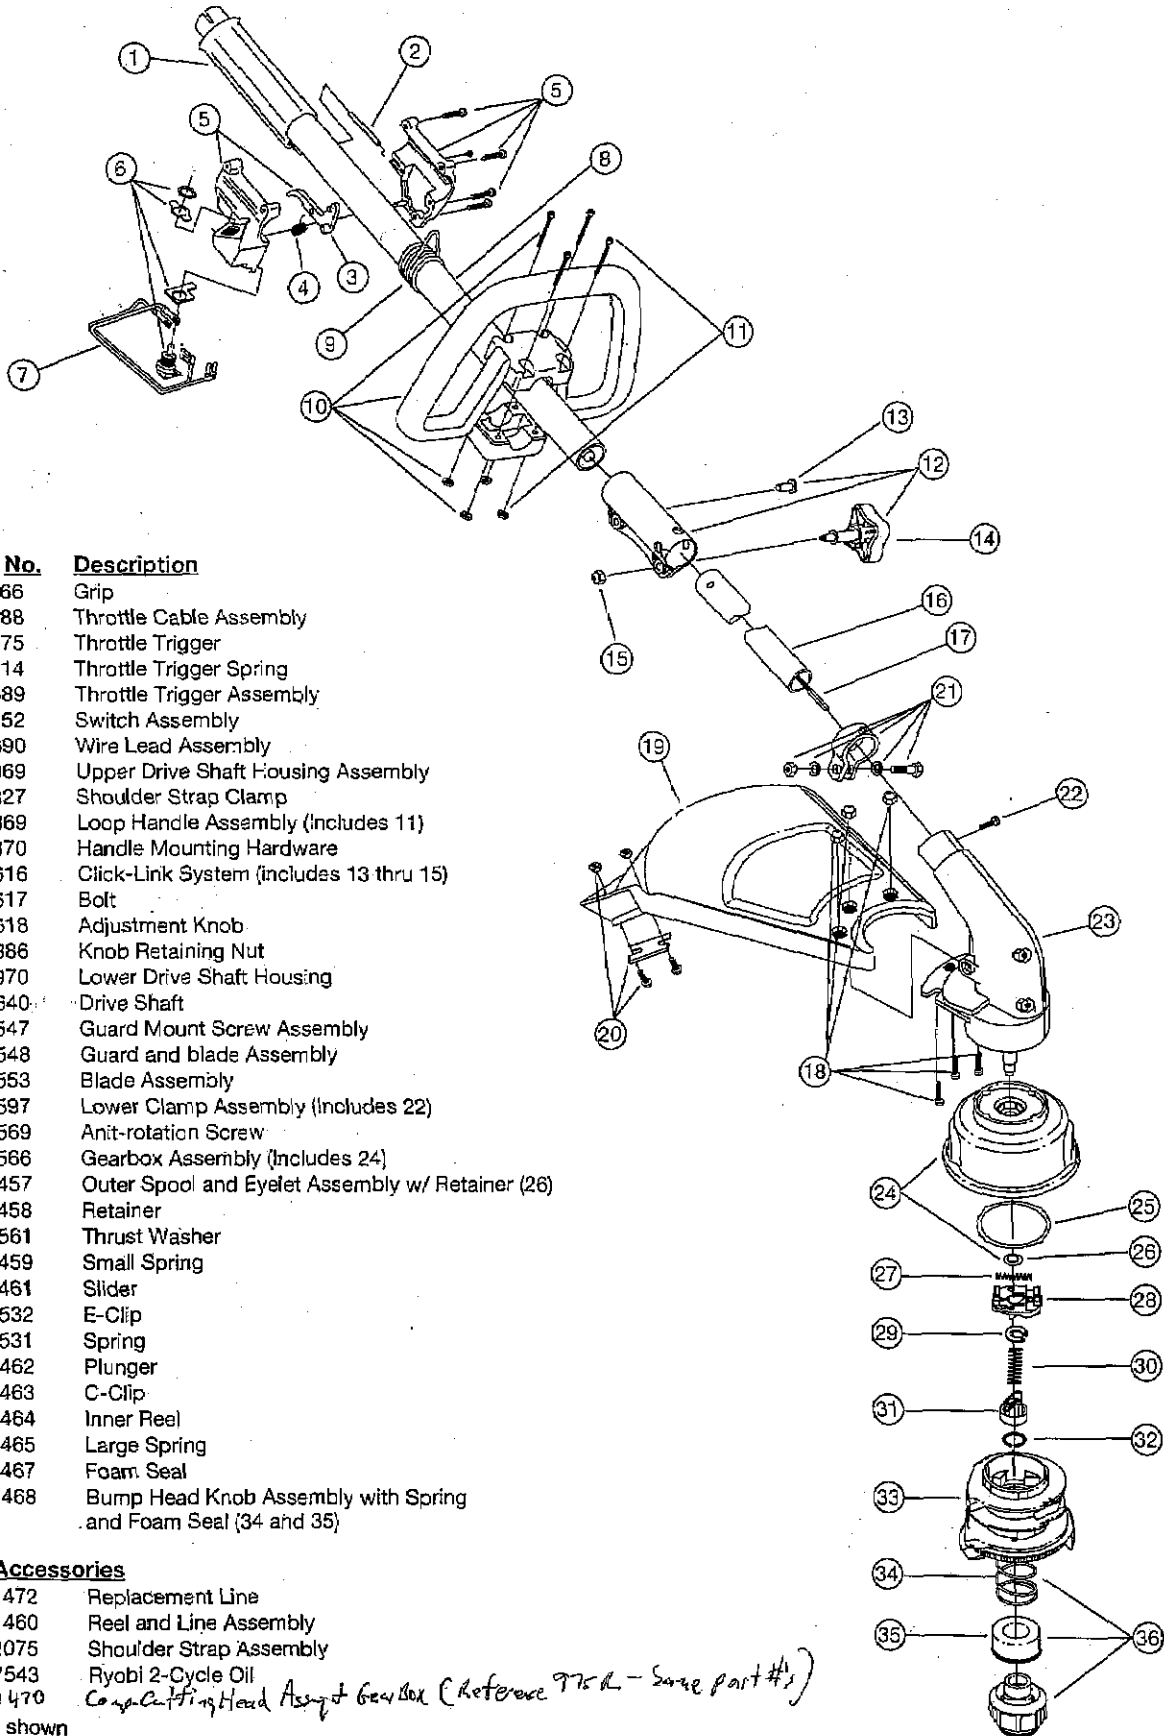

* not shown

BOOM AND TRIMMER PARTS - MODEL 2075r

2-CYCLE GAS TRIMMER

(Serial Number 802116043 and greater)

Item	Part No.	Description
1	180866	Grip
2	181688	Throttle Cable Assembly
3	180975	Throttle Trigger
4	610314	Throttle Trigger Spring
5	181689	Throttle Trigger Assembly
6	180252	Switch Assembly
7	181690	Wire Lead Assembly
8	181969	Upper Drive Shaft Housing Assembly
9	610327	Shoulder Strap Clamp
10	180869	Loop Handle Assembly (Includes 11)
11	180870	Handle Mounting Hardware
12	181616	Click-Link System (includes 13 thru 15)
13	181617	Bolt
14	181618	Adjustment Knob
15	181886	Knob Retaining Nut
16	181970	Lower Drive Shaft Housing
17	181640	Drive Shaft
18	180547	Guard Mount Screw Assembly
19	180548	Guard and blade Assembly
20	180553	Blade Assembly
21	153597	Lower Clamp Assembly (Includes 22)
22	145569	Anit-rotation Screw
23	181566	Gearbox Assembly (Includes 24)
24	181457	Outer Spool and Eyelet Assembly w/ Retainer (26)
25	181458	Retainer
26	181561	Thrust Washer
27	181459	Small Spring
28	181461	Slider
29	181532	E-Clip
30	181531	Spring
31	181462	Plunger
32	181463	C-Clip
33	181464	Inner Reel
34	181465	Large Spring
35	181467	Foam Seal
36	181468	Bump Head Knob Assembly with Spring and Foam Seal (34 and 35)