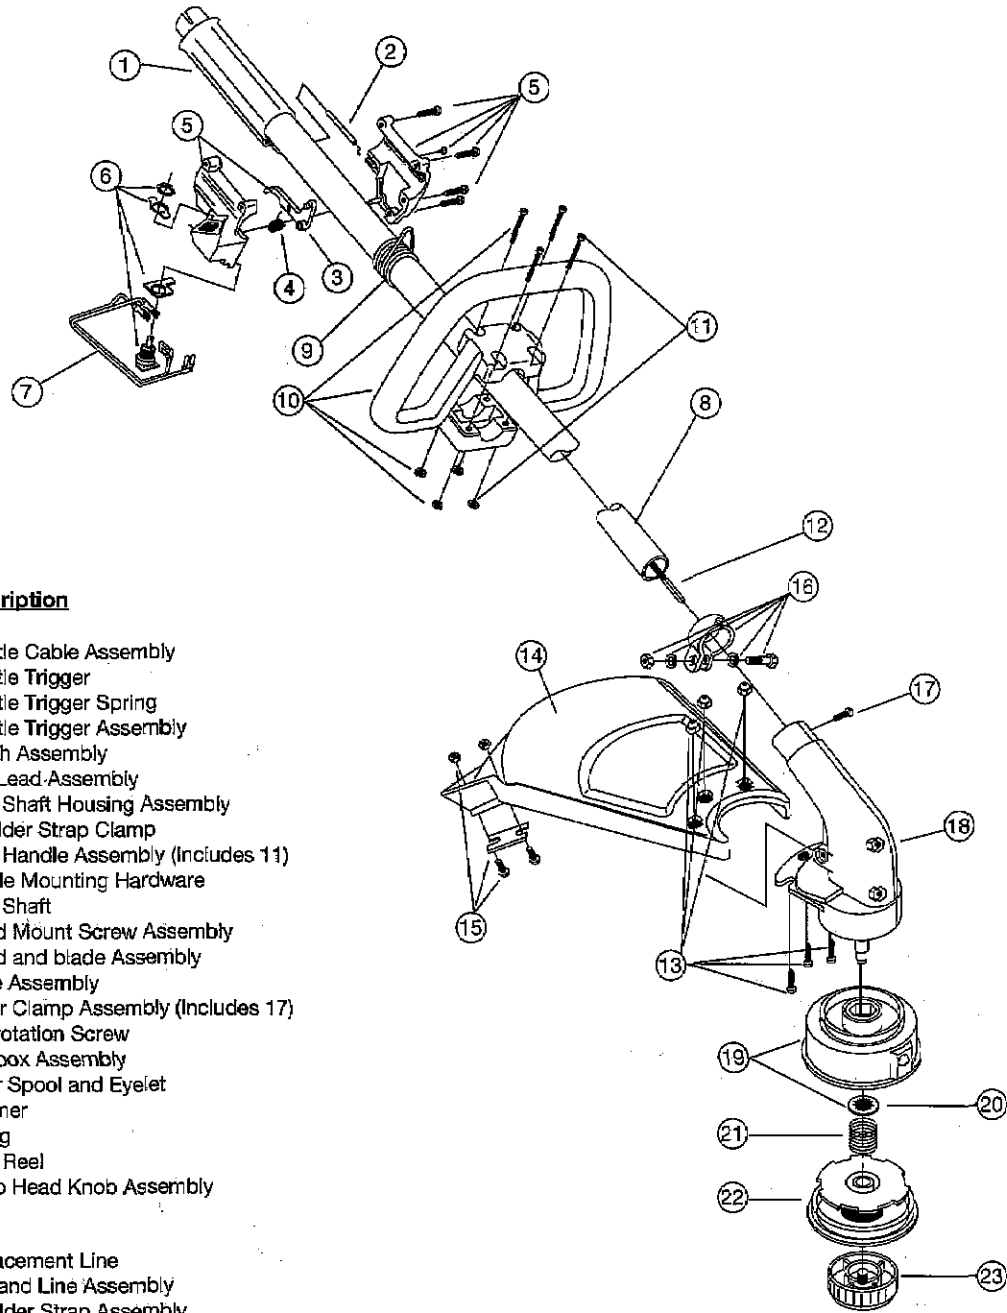

BOOM AND TRIMMER PARTS - MODEL 2075RC

2-CYCLE GAS TRIMMER

(Serial Number 802115993 and greater)

Item	Part No.	Description
1	180866	Grip
2	181688	Throttle Cable Assembly
3	180975	Throttle Trigger
4	610314	Throttle Trigger Spring
5	181689	Throttle Trigger Assembly
6	180252	Switch Assembly
7	181690	Wire Lead Assembly
8	181971	Drive Shaft Housing Assembly
9	610327	Shoulder Strap Clamp
10	180869	Loop Handle Assembly (Includes 11)
11	180870	Handle Mounting Hardware
12	181773	Drive Shaft
13	180547	Guard Mount Screw Assembly
14	180548	Guard and blade Assembly
15	180553	Blade Assembly
16	153597	Lower Clamp Assembly (Includes 17)
17	145569	Anti-rotation Screw
18	180549	Gearbox Assembly
19	153599	Outer Spool and Eyelet
20	610660	Retainer
21	610317	Spring
22	610318	Inner Reel
23	153066	Bump Head Knob Assembly