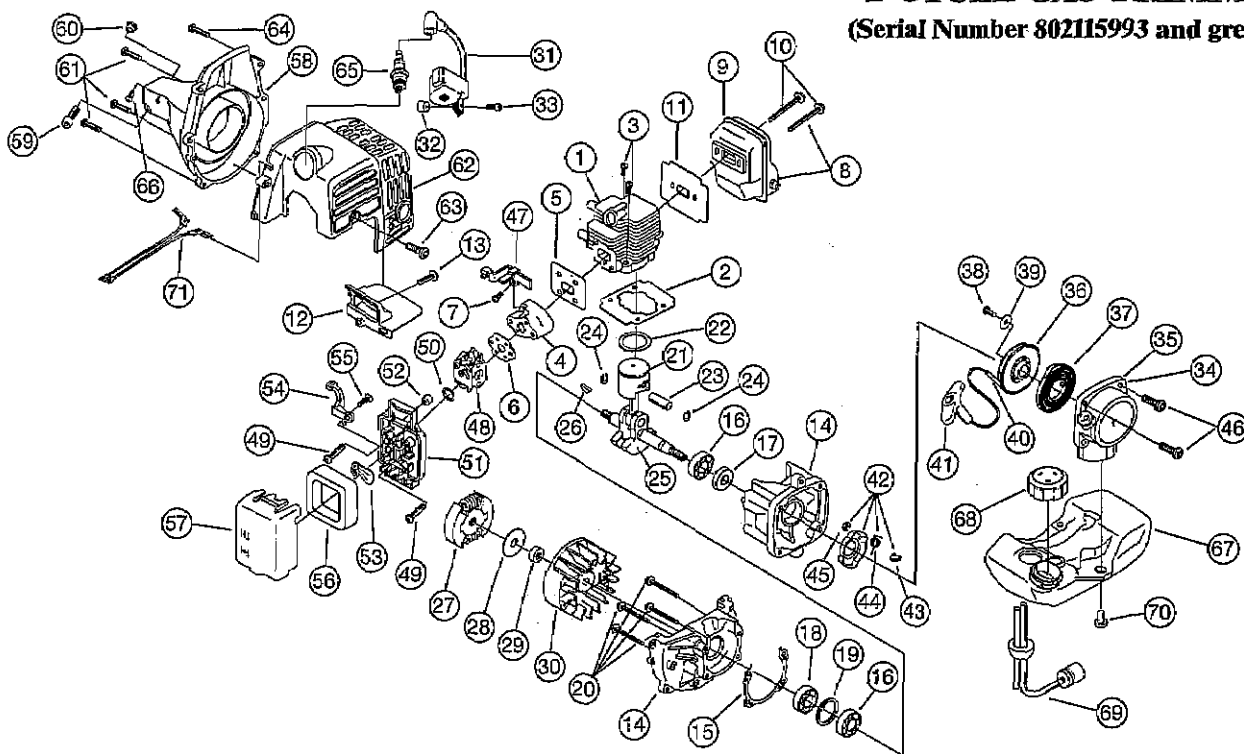

ENGINE PARTS - MODEL 2075RC

2-CYCLE GAS TRIMMER

(Serial Number 802115993 and greater)

Item	Part No.	Description	Item	Part No.	Description
1	181704	Cylinder	39	181741	Washer
2	181705	Cylinder Base Gasket	40	181742	Rope
3	181706	Bolt	41	181743	Pull Handle
4	181707	Insulator	42	181744	Pulley Assembly
5	181708	Insulator Gasket	43	181745	Ratchet
6	181709	Carburetor Gasket	44	181746	Spring
7	181710	Screw	45	181747	Retaining Ring
8	181711	Muffler Assembly (includes 9 & 10)	46	181716	Screw
9	181712	Muffler	47	181748	Throttle Bracket
10	181713	Screw	48	181749	Carburetor (includes Primer Bulb)
11	181714	Muffler Gasket	49	181750	Screw
12	181715	Muffler Plate	50	181751	O-Ring
13	181716	Screw	51	181752	Air Cleaner Assembly (includes 52 thru 55)
14	181717	Crankcase Service Assembly (includes 15 thru 19 & 25)	52	181753	Sleeve
15	181718	Crankcase Gasket	53	181754	Choke Plate
16	181719	Bearing	54	181755	Choke Lever
17	181720	Oil Seal	55	181756	Screw
18	181721	Oil Seal	56	181757	Air Filter
19	181722	Snap Ring	57	181758	Air Cleaner Cover
20	181723	Screw	58	181967	Clutch Housing Assembly
21	181724	Piston	59	181760	Engine Bolt
22	181725	Ring	60	181761	Nut
23	181726	Piston Pin	61	181762	Screw
24	181727	Snap Ring	62	181968	Engine Cover
25	181728	Crankshaft	63	181716	Screw
26	181729	Key	64	181764	Screw
27	181730	Clutch	65	181765	Spark Plug
28	181074	Clutch Washer	66	181629	Screw
29	181731	Spacer	67	181774	Fuel Tank (includes 70)
30	181732	Flywheel Assembly	68	180000	Fuel Cap Assembly
31	181733	Module Assembly	69	181767	Fuel Line Assembly
32	181734	Spacer	70	181768	Screw
33	181735	Screw	71	181769	Lead Wire Assembly
34	181777	Recoil Assembly (includes 35 thru 41)	*	612468	Compression Spring
35	181737	Recoil Case	*	181696	Spark Arrestor
36	181738	Recoil Pulley	*	181701	Primer Bulb
37	181739	Recoil Spring	*	181702	Carburetor Repair Kit
38	181740	Screw	*	181703	Gasket/Diaphragm Repair Kit
			*		not shown