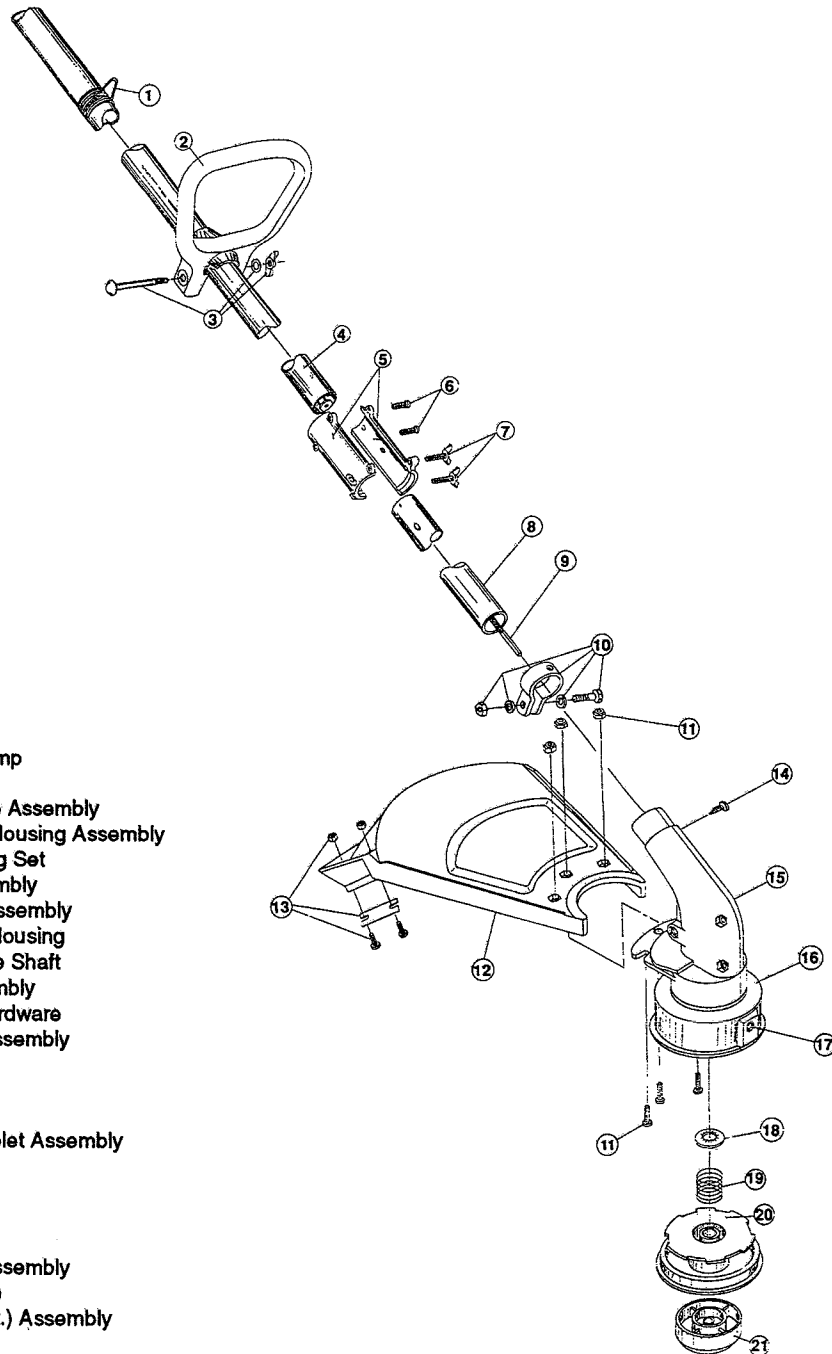

MOTOR PARTS-RYOBI 135r

Item	Part No.	Description
1	180300	Screw Set
2	145569	Anti-Rotation Screw
3	180301	Motor Housing Assembly
4	180302	Two-Speed Switch Assembly
5	180559	Lead Wire
6	180150	Switch
7	180151	Trigger
8	180305	Terminal Block

Item	Part No.	Description
9	612468	Spring
10	180152	Driver
11	180154	Motor
12	180155	Cooling Fan
13	180156	Power Cord

The above part numbers are for serial numbers 212008361 and greater.

BOOM & TRIMMER PARTS - RYOBI 135r

Item	Part No.	Description
1	610327	Shoulder Strap Clamp
2	145819	D-Handle
3	153523	D-Handle Hardware Assembly
4	180688	Upper Drive Shaft Housing Assembly
5	683605	Split Boom Coupling Set
6	683606	Coupling Bolt Assembly
7	683607	Adjustment Knob Assembly
8	180689	Lower Drive Shaft Housing
9	683608	Lower Flexible Drive Shaft
10	153597	Lower Clamp Assembly
11	180547	Guard Mounting Hardware
12	180548	Guard and Blade Assembly
13	180553	Blade Assembly
14	145569	Anti-Rotation Screw
15	180549	Gearbox Assembly
16	153619	Outer Spool and Eyelet Assembly
17	145566	Eyelet
18	610660	Retainer (10 pack)
19	610317	Spring
20	153600	Inner Reel
21	153066	Bump Head Knob Assembly
*	610375	Monofil Line (50 ft.)
*	153577	Spool and Line (30 ft.) Assembly

* not shown

The above part numbers are for serial numbers 212008361 and greater.