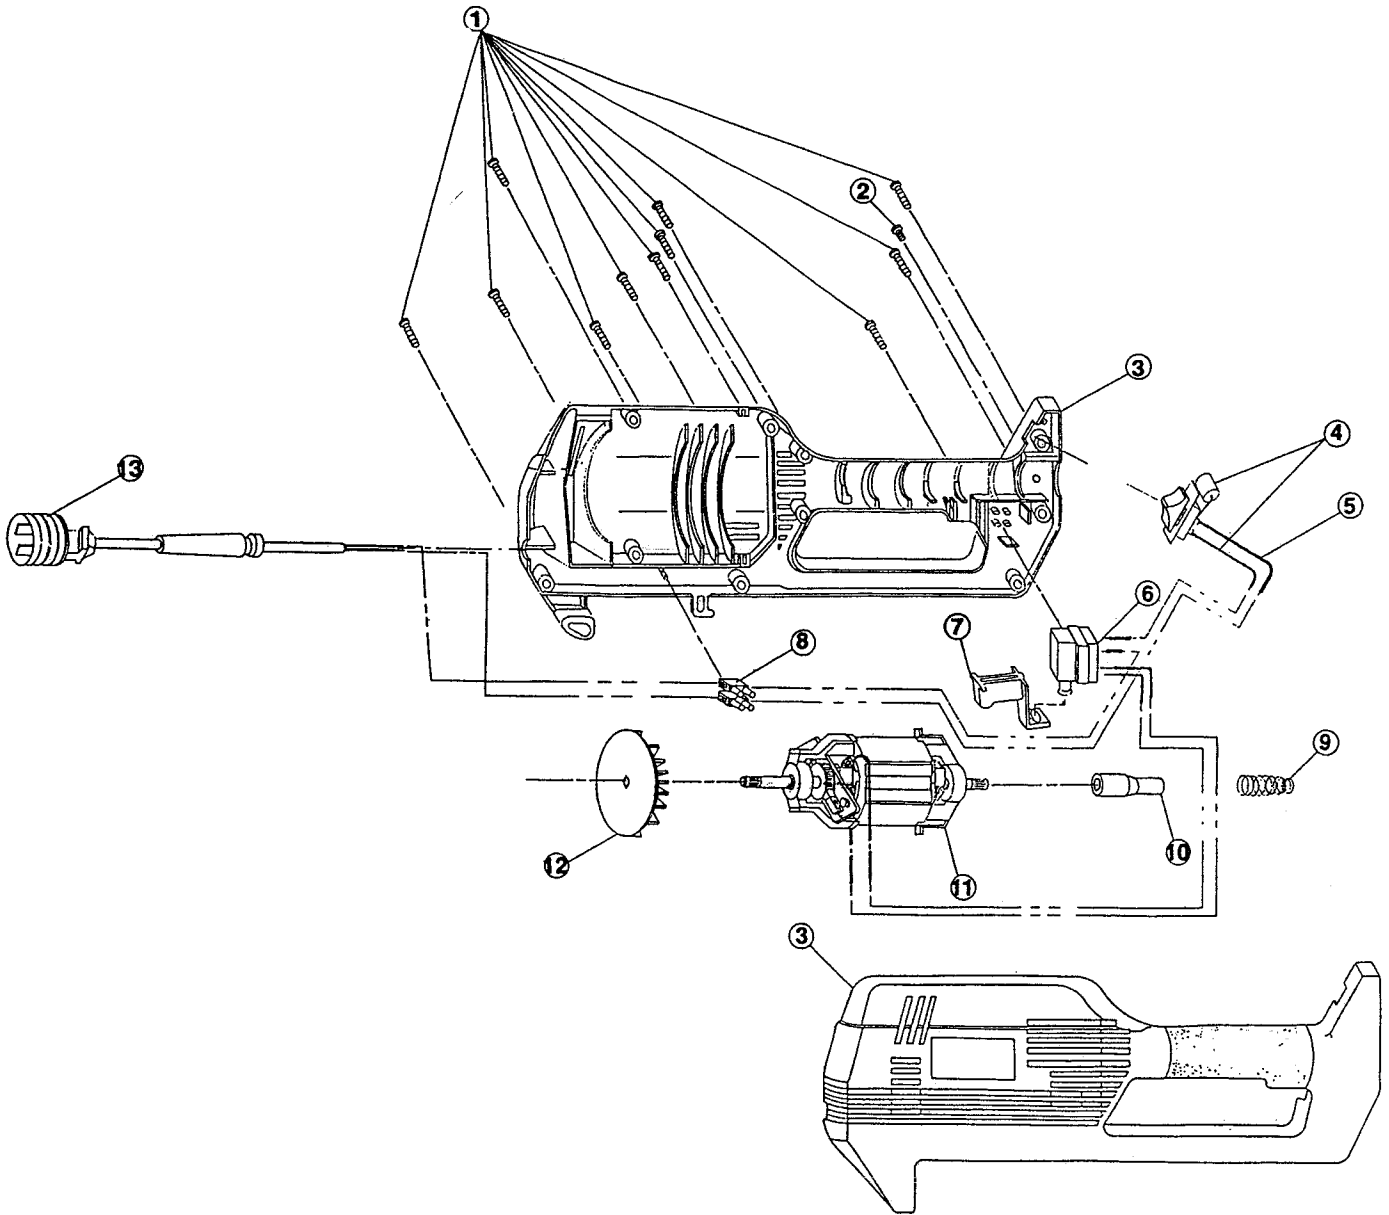

MOTOR PARTS-RYOBI 135r

Item	Part No.	Description
1	180300	Screw Set
2	145569	Anti-Rotation Screw
3	180301	Motor Housing Assembly
4	180302	Two-Speed Switch Assembly
5	180559	Lead Wire
6	180150	Switch
7	180151	Trigger
8	180305	Terminal Block

Item	Part No.	Description
9	612468	Spring
10	180152	Driver
11	180154	Motor
12	180155	Cooling Fan
13	180156	Power Cord

The above part numbers are for serial numbers 212008361 and greater.

BOOM & TRIMMER PARTS - RYOBI 135r

Item	Part No.	Description
1	610327	Shoulder Strap Clamp
2	145819	D-Handle
3	153523	D-Handle Hardware Assembly
4	180688	Upper Drive Shaft Housing Assembly
5	683605	Split Boom Coupling Set
6	683606	Coupling Bolt Assembly
7	683607	Adjustment Knob Assembly
8	180689	Lower Drive Shaft Housing
9	683608	Lower Flexible Drive Shaft
10	153597	Lower Clamp Assembly
11	180547	Guard Mounting Hardware
12	180548	Guard and Blade Assembly
13	180553	Blade Assembly
14	145569	Anti-Rotation Screw
15	180549	Gearbox Assembly
16	153619	Outer Spool and Eyelet Assembly
17	145566	Eyelet
18	610660	Retainer (10 pack)
19	610317	Spring
20	153600	Inner Reel
21	153066	Bump Head Knob Assembly
*	610375	Monofil Line (50 ft.)
*	153577	Spool and Line (30 ft.) Assembly

* not shown

The above part numbers are for serial numbers 212008361 and greater.