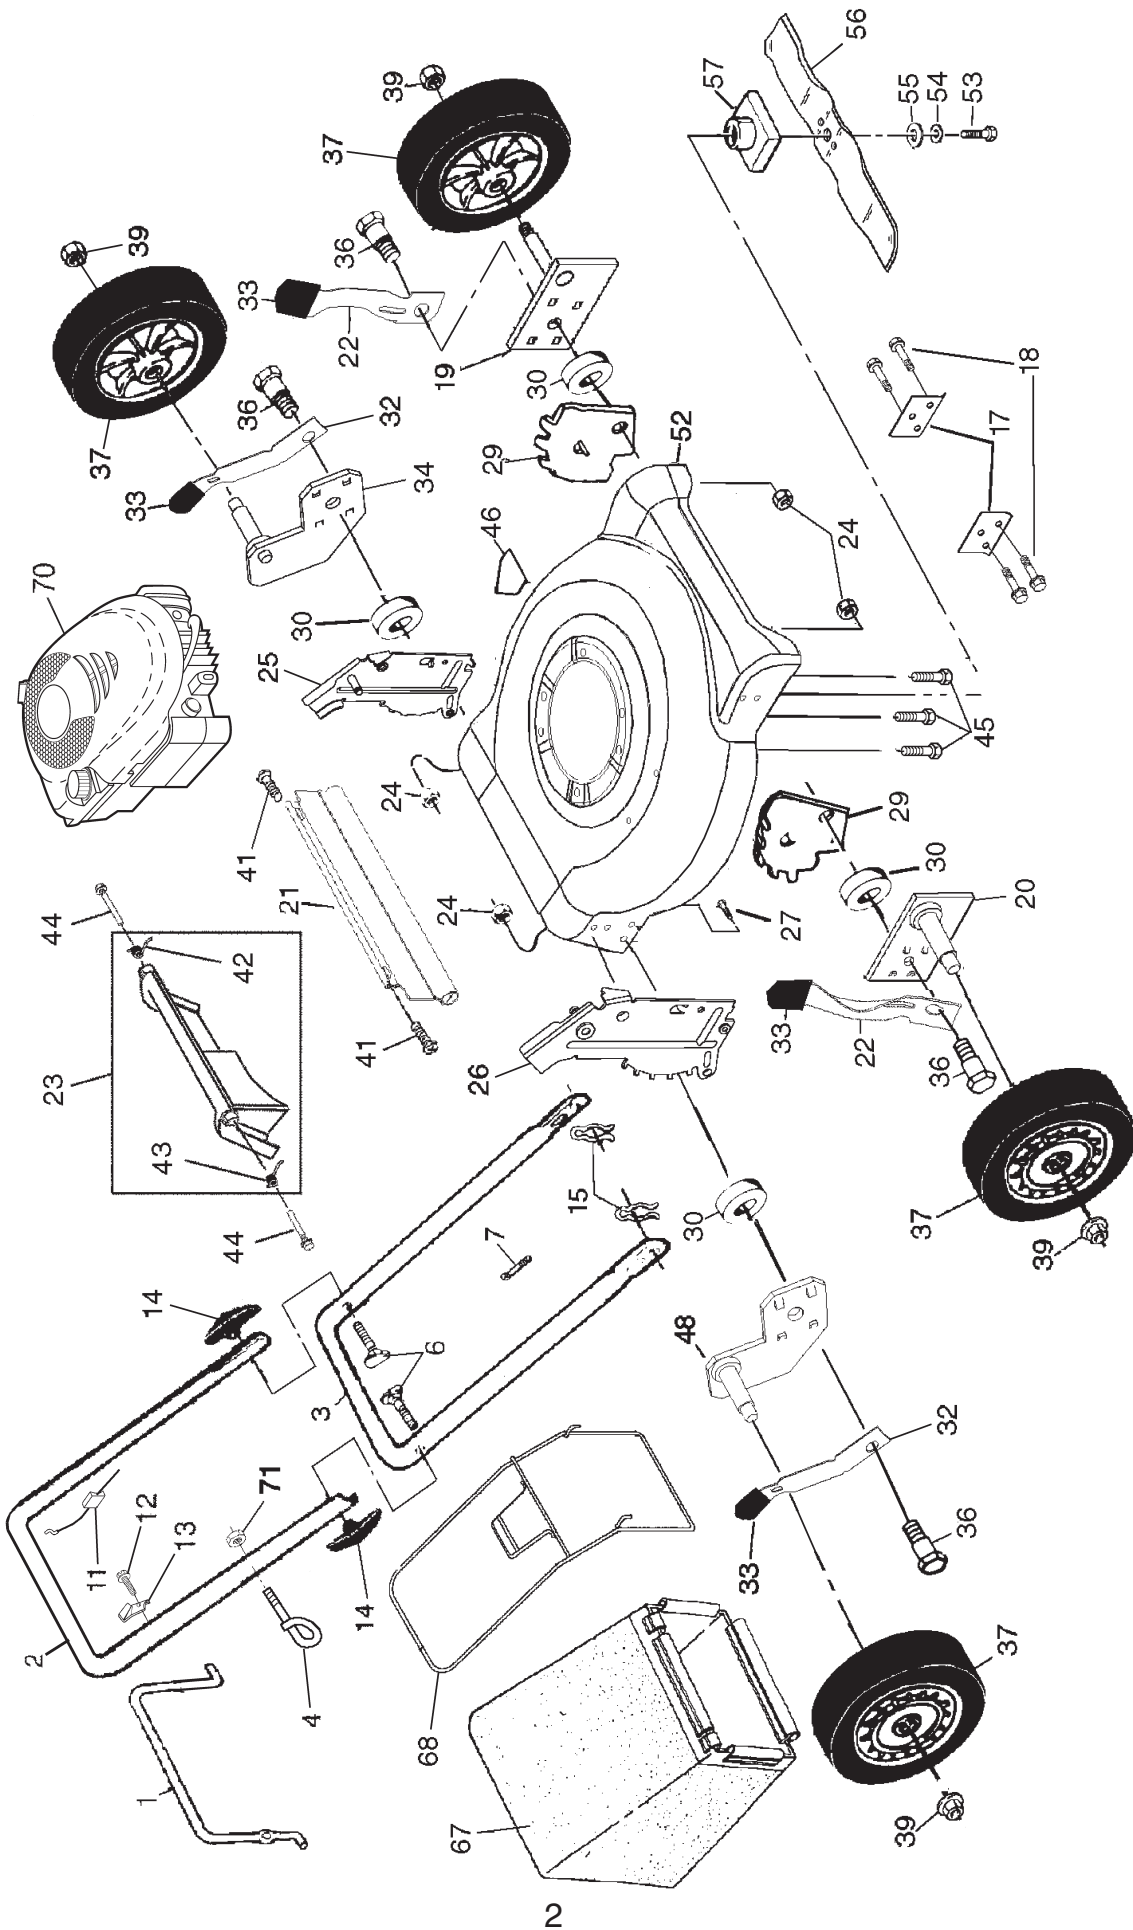

**ROTARY LAWN MOWER - - MODEL NUMBER WM5N21SB**