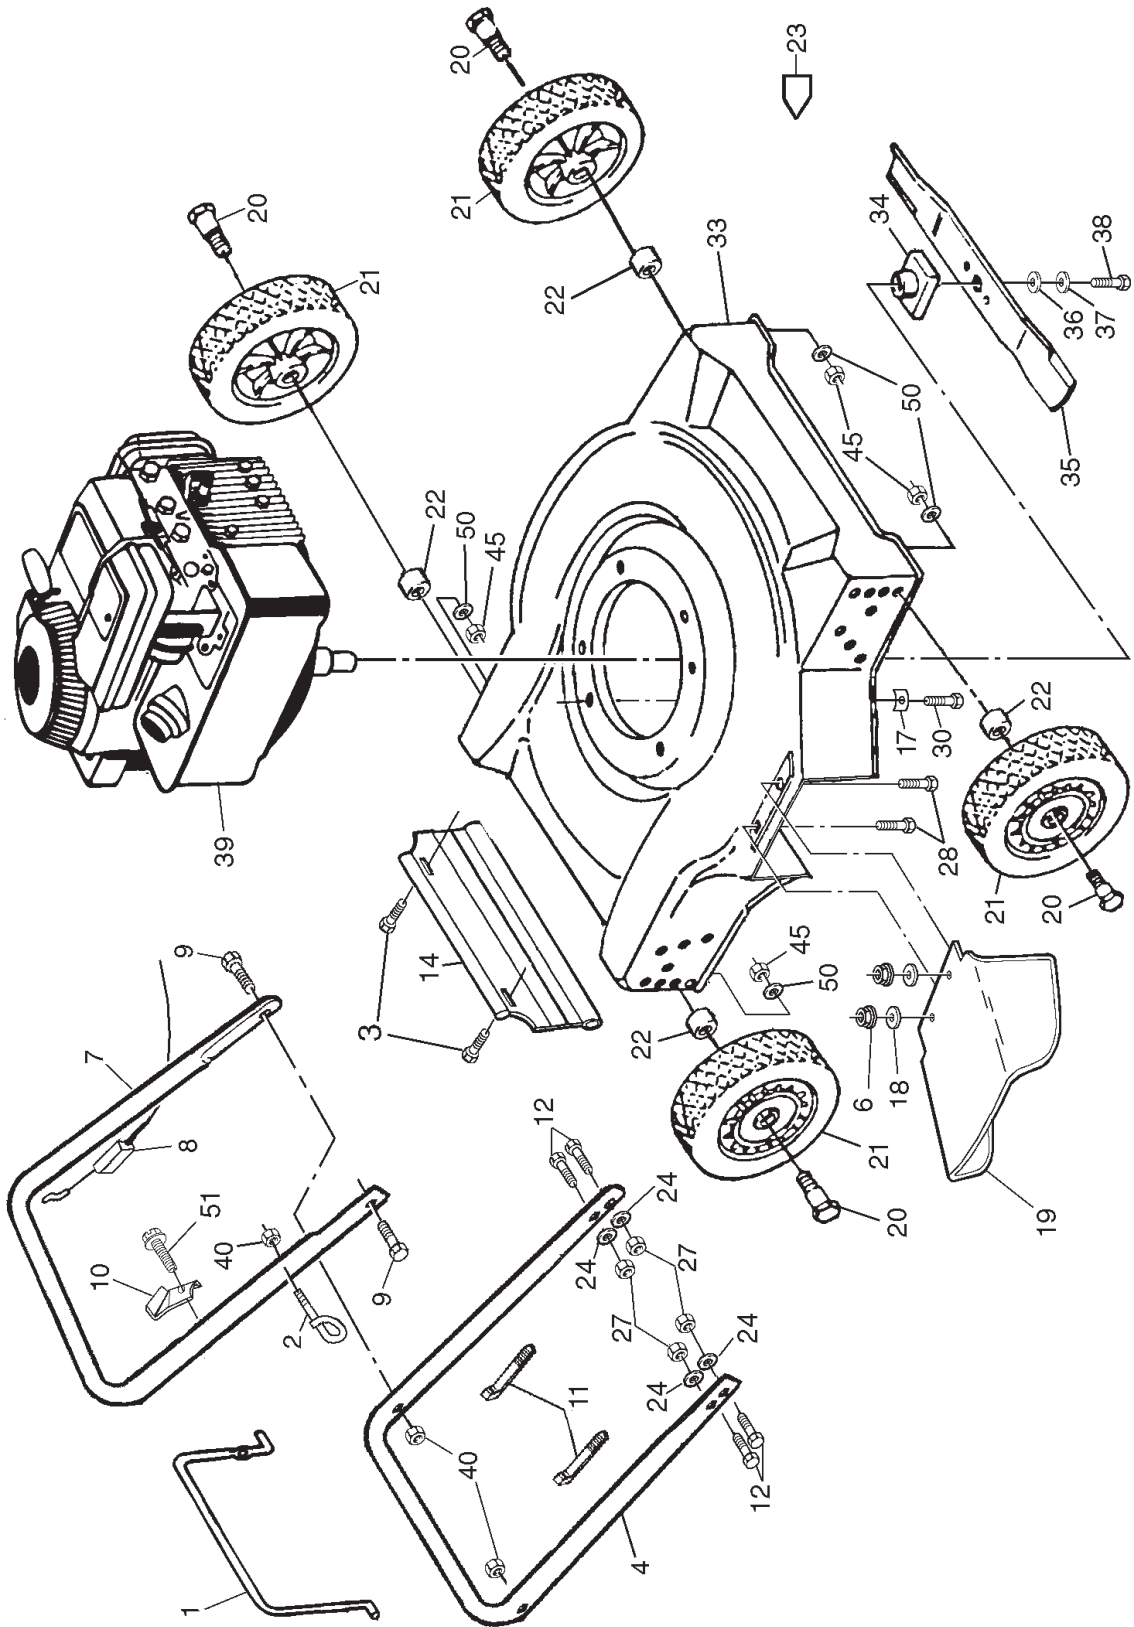

ROTARY LAWN MOWER - - MODEL NUMBER WM35N20S (WM35N20SB)

ROTARY LAWN MOWER - - MODEL NUMBER WM35N20S (WM35N20SB)

KEY PART NO. NO.	DESCRIPTION	KEY PART NO. NO.	DESCRIPTION
1	86902 Control Bar	33	189625 Housing Kit
2	179585 Rope Guide	34	850977 Blade Adapter
3	189241 Hex Washer Head Self-Tapping Screw #10-24 x 1/2	35	145106 Blade 20"
4	172146X479 Lower Handle	36	851074 Washer, Hardened
6	73800400 Locknut 1/4-20	37	850263 Helical Lock Washer
7	169711X479 Upper Handle	38	851084 Hex Head Machine Screw 3/8-24 x 1-3/8 Grade 8
8	163799 Engine Zone Control Cable	39	--- Engine, Briggs & Stratton, Model Number 9K902 (For engine service and replacement parts, call Briggs & Stratton at 1-800-233-3723)
9	74350424 Hex Head Bolt 1/4-20 x 1-1/2	40	132004 Hex Nut 1/4-20
10	86899X004 Up-Stop Bracket	45	751592 Locknut 5/8-16
11	66426 Wire Tie	50	61537 Washer
12	137009 Hex Head Bolt 3/8-16 x 1	51	750634 Screw
14	189239 Rear Skirt	--	161058 Decal, Warning, English / Spanish
17	851201X004 Engine Washer	--	172777 Operator's Manual, English
18	53847 Flat Washer	--	172779 Operator's Manual, Spanish
19	752052 Discharge Guard	--	190451 Manual, Repair Parts, English
20	67609 Shoulder Bolt	Available accessories not included with mower:	
21	800060 Wheel Assembly	--	GCK3200 Grass Catcher
22	136624 Spacer Washer	NOTE: All component dimensions given in U.S. inches. 1 inch = 25.4 mm	
23	141846 Danger Decal		
24	55611 Washer		
27	132010 Flange Locknut 3/8-16		
28	74760412 Hex Head Bolt 1/4-20 x 3/4		
30	150406 Hex Head Thread Rolling Screw 3/8-16 x 1		