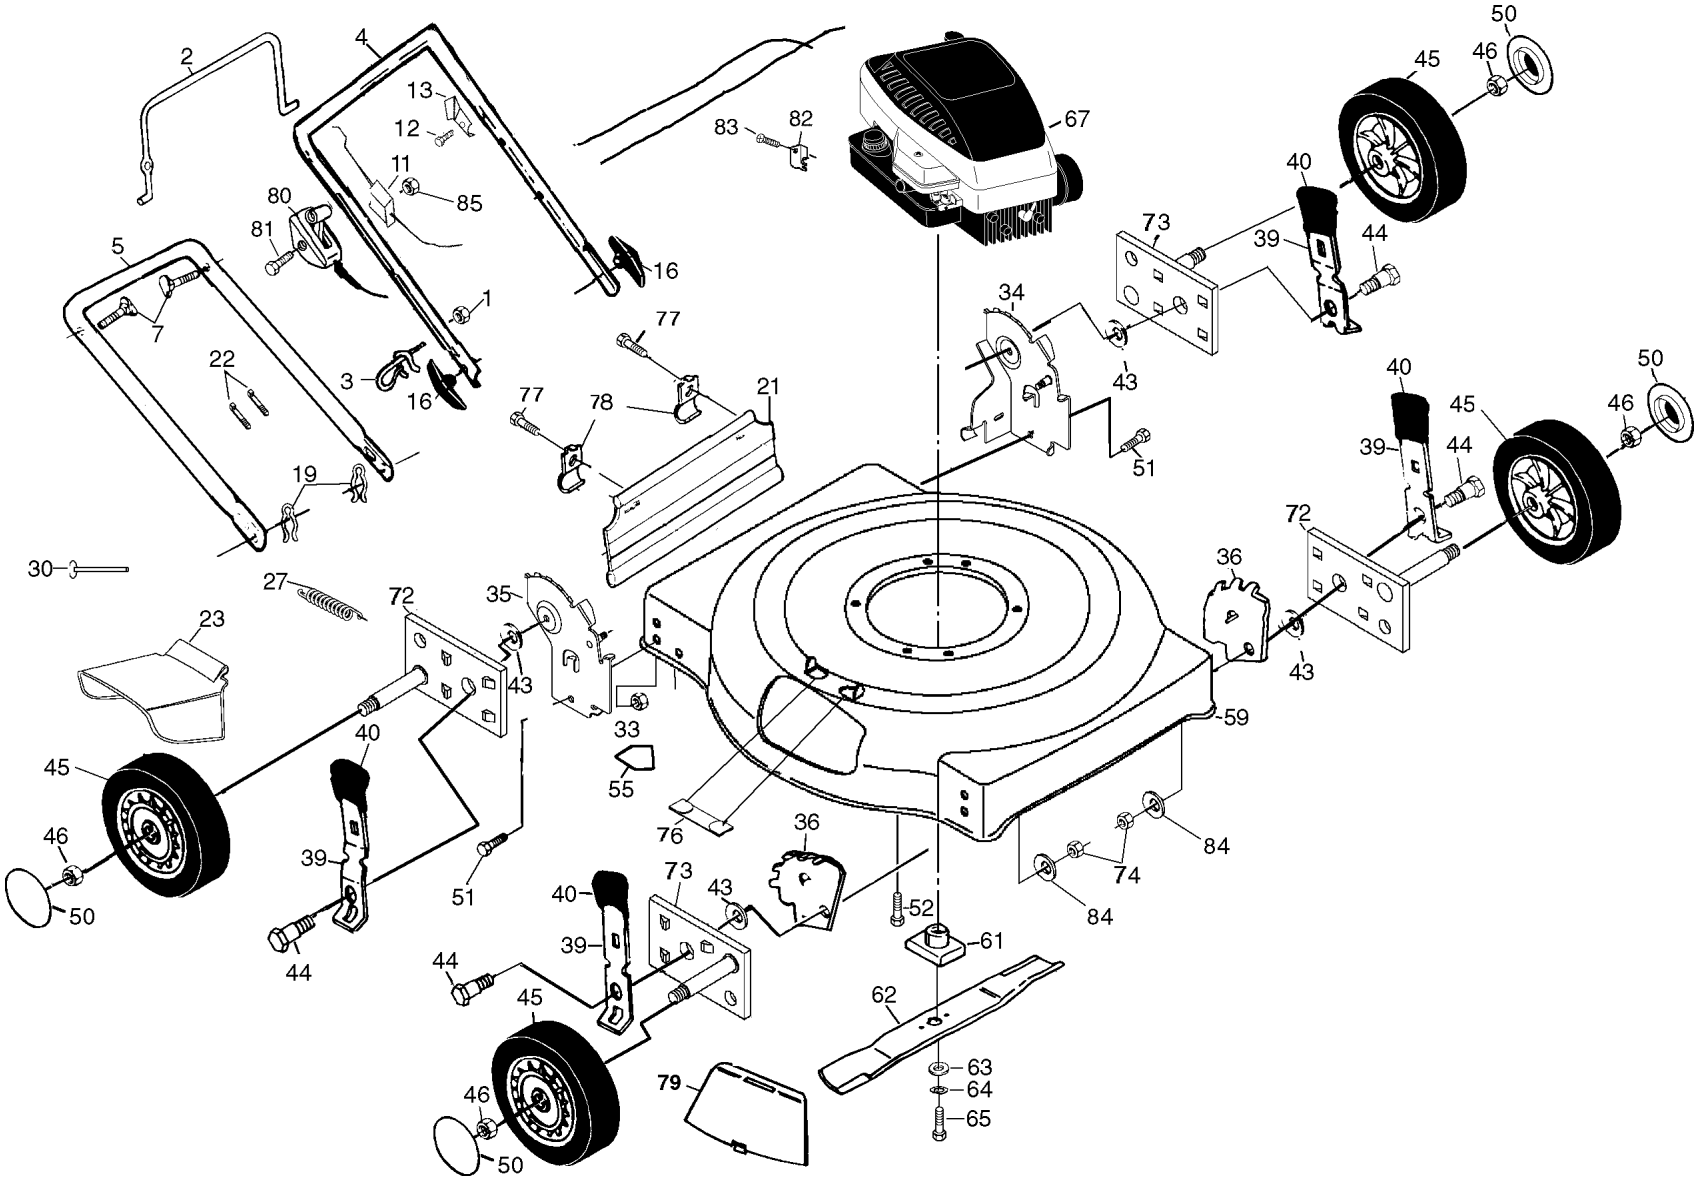

ROTARY LAWN MOWER - - MODEL NUMBER W4QN22SB

ROTARY LAWN MOWER - - MODEL NUMBER W4QN22SB

KEY NO.	PART NO.	DESCRIPTION
1	63601	Locknut 1/4-20
2	86902	Control Bar
3	179585	Rope Guide
4	169709X479	Upper Handle
5	169708X479	Lower Handle
7	131959	Handle Bolt 5/16-18
11	133107	Engine Zone Control Cable
12	750097	Hex Washer Head Screw #10-24 x 1/2
13	850733X004	Up-Stop Bracket
16	136376	Handle Knob
19	51793	Hairpin Cotter
21	165858	Rear Deflector
22	66426	Wire Tie
23	160831	Discharge Guard
27	160832	Torsion Spring
30	160833	Hinge Rod
33	751153	Nut Hex Flange Lock 5/16 - 18
34	168164X479	Wheel Bracket Support (Left)
35	168165X479	Wheel Bracket Support (Right)
36	160835X007	Wheel Bracket Adjuster
39	168360X004	Selector Spring
40	87877	Selector Knob
43	19112222	Washer
44	160828	Shoulder Bolt 5/16-18 x .33
45	107644X	Wheel Assembly
46	83923	Locknut 1/16-18
50	77400	Hubcap
51	17600406	Screw, Hex Head, Serrated 1/4 x 20.tt
52	150406	Hex Head Thread Rolling Screw 3/8-16 x 1

KEY NO.	PART NO.	DESCRIPTION
55	107333X	Danger Decal
59	163326	Lawn Mower Housing (Includes Key Number 55)
61	851514	Blade Adapter
62	141114	22" Blade
63	851074	Hardened Washer
64	850263	Helical Lockwasher 3/8
65	851084	Screw Hex Head 3/8-24 x 1-3/8 (Grade 8)
67	---	Engine, Briggs & Stratton, Model Number 10A902 (Order parts from engine manufacturer)
72	167132X004	Axle Arm Assembly (LF)
73	167133X004	Axle Arm Assembly (RF)
74	751153	Nut
76	161622	Clip. Closeout
77	750097	Screw
78	87584X004	Shoulder Bolt 5/16-18X.51
79	160830	Mulcher Plate
80	164137	Throttle Control
81	144929	Screw
82	111190X	Clamp
83	83816	Screw
84	61537	Washer .39 x 1.25 x .09
85	132004	Nut, Hex 1/4-20
--	162300	Warning Decal (Not Shown)
--	172782	Operator's Manual (English)
--	172783	Operator's Manual (French)
--	181549	Replacement Parts Manual

NOTE: All component dimensions given in U.S. inches.
1 inch = 25.4 mm