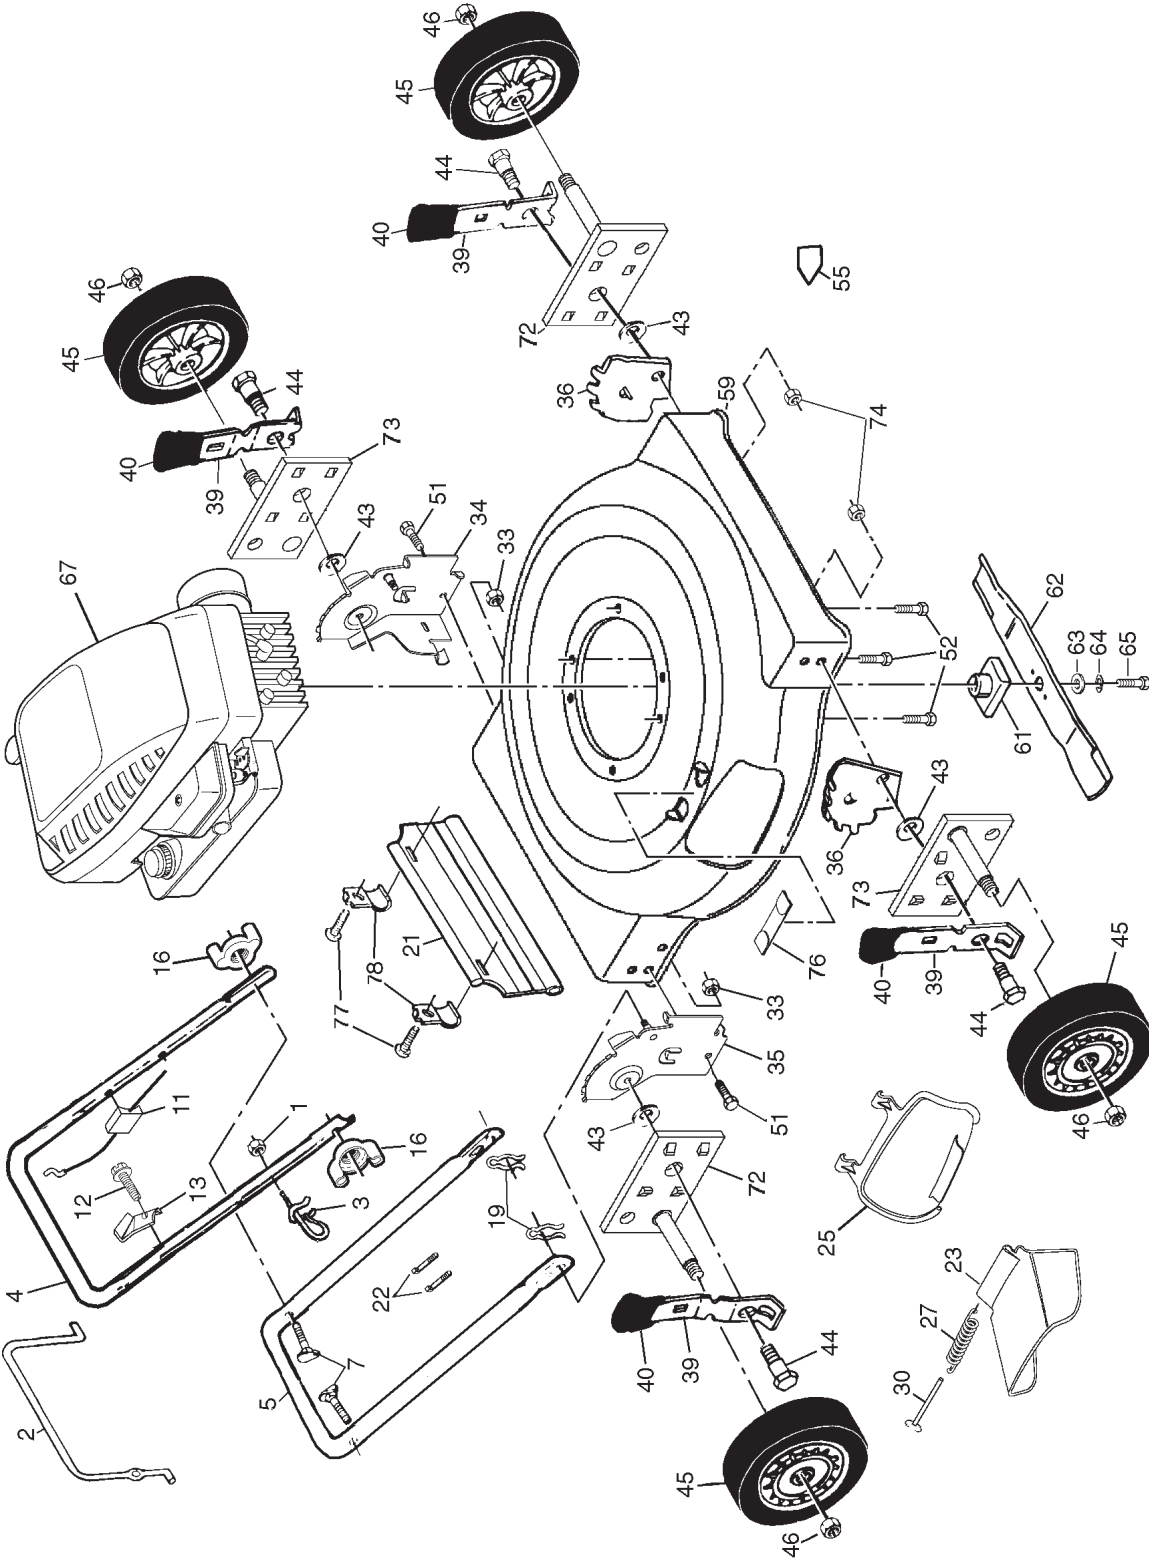

**ROTARY LAWN MOWER -- MODEL NUMBER SO45QN22SA**

## ROTARY LAWN MOWER -- MODEL NUMBER SO45QN22SA

KEY NO.	PART NO.	DESCRIPTION	KEY NO.	PART NO.	DESCRIPTION
1	132004	Locknut 1/4-20	52	150406	Screw, Hex Head, Threaded, Rolled 3/8-16 x 1
2	86902	Control Bar	55	141846	Danger Decal
3	179585	Rope Guide	59	164865	Kit, Lawn Mower Housing (Includes Key Number 55)
4	169709X479	Upper Handle	61	851514	Blade Adapter
5	169708X479	Lower Handle	62	141114	22" Blade
7	131959	Handle Bolt 5/16-18	63	851074	Hardened Washer
11	176556	Engine Zone Control Cable	64	850263	Helical Lockwasher 3/8
12	750634	Hex Washer Head Screw #10-24 x 1/2	65	851084	Screw, Hex Head 3/8-24 x 1-3/8 Grade 8
13	86899X004	Up-Stop Bracket	67	---	Engine, Briggs & Stratton, Model Number 10M902 (for engine service and replacement parts, call Briggs & Stratton at 1-800-233-3723)
16	128638	Wing Nut, Steel	72	186577X004	Axle Arm Assembly (Left Front / Right Rear)
19	57193	Hairpin Cotter	73	186578X004	Axle Arm Assembly (Right Front / Left Rear)
21	188987	Rear Deflector	74	166785	Nut, Hex
22	66426	Wire Tie	76	161622	Clip, Closeout
23	160831	Discharge Guard	77	750097	Screw
25	160830	Plate, Mulcher	78	87584X004	Shoulder Bolt 5/16-18 x .51
27	160832	Torsion Spring	--	161058	Warning Decal (Not Shown)
30	160833	Hinge Rod	--	172782	Operator's Manual, English
33	73930500	Nut, Hex, Flangelock 5/16-18	--	172784	Operator's Manual, Spanish
34	168164X479	Wheel Bracket Support, Left	--	190321	Repair Parts Manual
35	168165X479	Wheel Bracket Support, Right	Accessories not included with mower:		
36	160835X007	Wheel Bracket Adjuster	--	GCK3300	Grass Catcher
39	168360X004	Selector Spring	<b>NOTE:</b> All component dimensions given in U.S. inches.		
40	87877	Selector Knob	1 inch = 25.4 mm		
43	183901	Washer			
44	160828	Shoulder Bolt 5/16-18 x .33			
45	700263	Wheel Assembly			
46	83923	Locknut 1/16-18			
51	17600406	Screw, Hex Head, Serrated, Type TT 1/4 x 20			