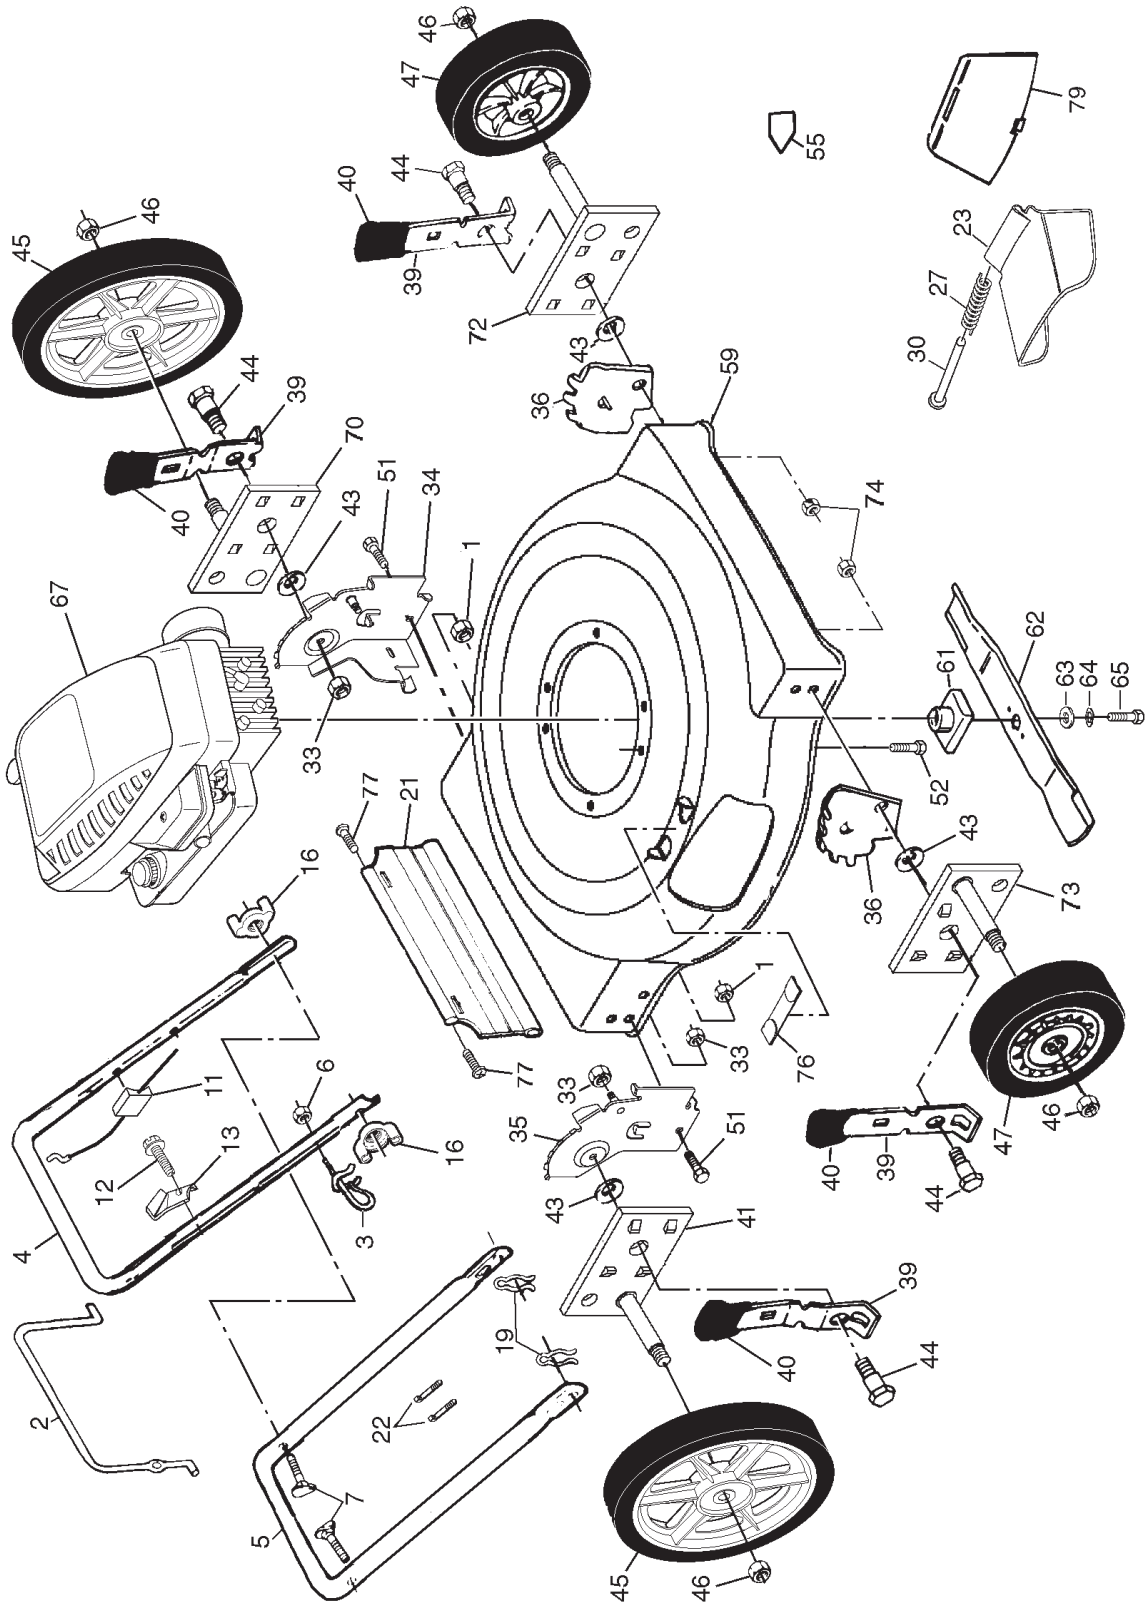

ROTARY LAWN MOWER -- MODEL NUMBER SO45N22SHA

ROTARY LAWN MOWER -- MODEL NUMBER SO45N22SHA

KEY NO.	PART NO.	DESCRIPTION	KEY NO.	PART NO.	DESCRIPTION
1	73800400	Locknut 1/4-20	46	83923	Locknut 1/16-18
2	86902	Control Bar	47	800220	Wheel Assembly, Front
3	179585	Rope Guide	51	74760514	Hex Head Bolt 5/16-18
4	169709X479	Upper Handle	52	150406	Hex Head Thread Rolling Screw 3/8-16 x 1
5	169708X479	Lower Handle	55	141846	Danger Decal
6	132004	Nut, Hex	59	165865	Lawn Mower Housing (Includes Key Number 55)
7	131959	Handle Bolt 5/16-18	61	851514	Blade Adapter
11	176556	Engine Zone Control Cable	62	141114	22" Blade
12	750634	Hex Washer Head Screw #10-24 x 1/2	63	851074	Hardened Washer
13	86899X004	Up-Stop Bracket	64	850263	Helical Lockwasher 3/8
16	128638	Wing Nut, Steel	65	851084	Screw Hex Head 3/8-24 x 1-3/8 Grade 8
19	51793	Hairpin Cotter	67	---	Engine, Briggs & Stratton, Model Number 10M902 (For engine service and replacement parts, call Briggs & Stratton at 1-800-233-3723)
21	188987	Rear Deflector	70	180409X004	Axle Arm Assembly, LR
22	66426	Wire Tie	72	186577X004	Axle Arm Assembly, LF
23	160831	Discharge Guard	73	186578X004	Axle Arm Assembly, RF
27	160832	Torsion Spring	74	166785	Nut, Hex
30	160833	Hinge Rod	76	161622	Clip, Closeout
33	73800500	Locknut 5/16-18	77	74760412	Screw
34	170373X479	Wheel Bracket Support, LH	79	160830	Mulcher Plate
35	170374X479	Wheel Bracket Support, RH	--	161058	Warning Decal (Not Shown)
36	160835X007	Wheel Bracket Adjuster	--	172782	Operator's Manual, English
39	168360X004	Selector Spring	--	172784	Operator's Manual, Spanish
40	87877	Selector Knob	--	190323	Replacement Parts Manual
41	180410X004	Axle Arm Assembly, RR			
43	183901	Spacer			
44	160828	Shoulder Bolt			
45	188808	Wheel Assembly, Rear			

NOTE: All component dimensions given in U.S. inches.
1 inch = 25.4 mm