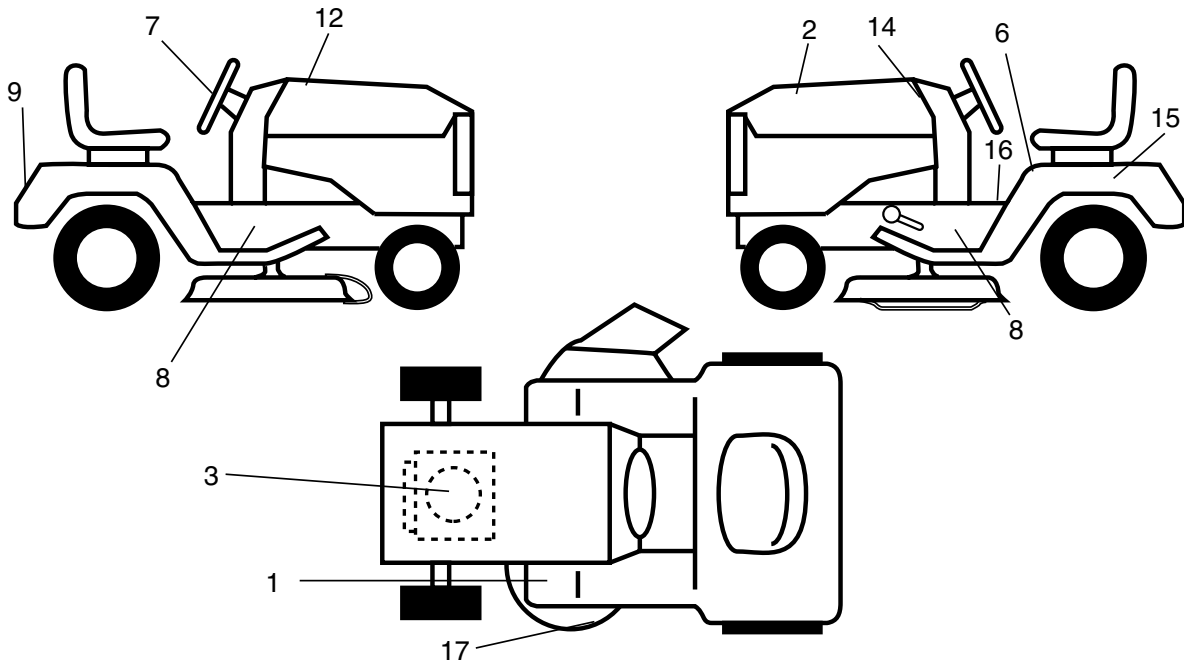

TRACTOR -- MODEL NUMBER SO15538A
SEAT ASSEMBLY

seat_lt.bolt_1

KEY NO.	PART NO.	DESCRIPTION
1	175389	Seat
2	140551	Bracket Seat Pivot
3	71110616	Bolt Hex 3/8 - 16 x 1
4	19131610	Washer 13/32 x 1 x10 Ga.
5	145006	Clip Push-In Hinged
6	73800600	Nut Lock Hex w/Ins 3/8 - 16
7	124181X	Spring Seat Cprsn 2 250 Blk Zi
8	17000616	Screw 3/8-16 x 1.5
9	19131614	Washer 13/32 x 1 x 14 Ga.
10	182493	Pan Pnt Seat (Blk)
12	121246X	Bracket Pnt Mounting Switch
13	121248X	Bushing Snap Blk Nyl
14	72050412	Bolt Rdhd Sht Nk 1/4 - 20 x 1 -1/2

NOTE: All component dimensions given in U. S. inches 1 inch = 25.4 mm

TRACTOR -- MODEL NUMBER SO15538A

DECALS

KEY PART NO.	PART NO.	DESCRIPTION
1	181249	Decal, Clutch/Brake
2	189117	Decal, Replacement
3	184769	Decal, Engine HP
6	157146	Decal, Fender Danger English
7	186193	Decal Ins Str Wh
8	190432	Decal Chassis
9	186198	Decal Fender
12	190539	Decal, Hood RH

NOTE: All component dimensions given in U. S. inches 1 inch = 25.4 mm

TRACTOR -- MODEL NUMBER SO15538A

LIFT ASSEMBLY

lift-rh.1piece_3

KEY PART NO.	PART NO.	DESCRIPTION
1	159461	Wire Asm Inner/Sprg w/plunger
2	159476	Shaft Asm Lift RH
3	178981	Pin Groove 1 500 Zinc
4	12000002	E Ring #5133-62
5	19211621	Washer 21/32 x 1 x 21 Ga.
6	120183X	Bearing Nylon Blk 629 Id
7	109413X	Grip Handle Bicycle Matte Blk
8	124526X	Button Plunger Black
11	139865	Link Lift LH Fixed Length
12	139866	Link Lift RH Fixed Length
13	4939M	Retainer Spring