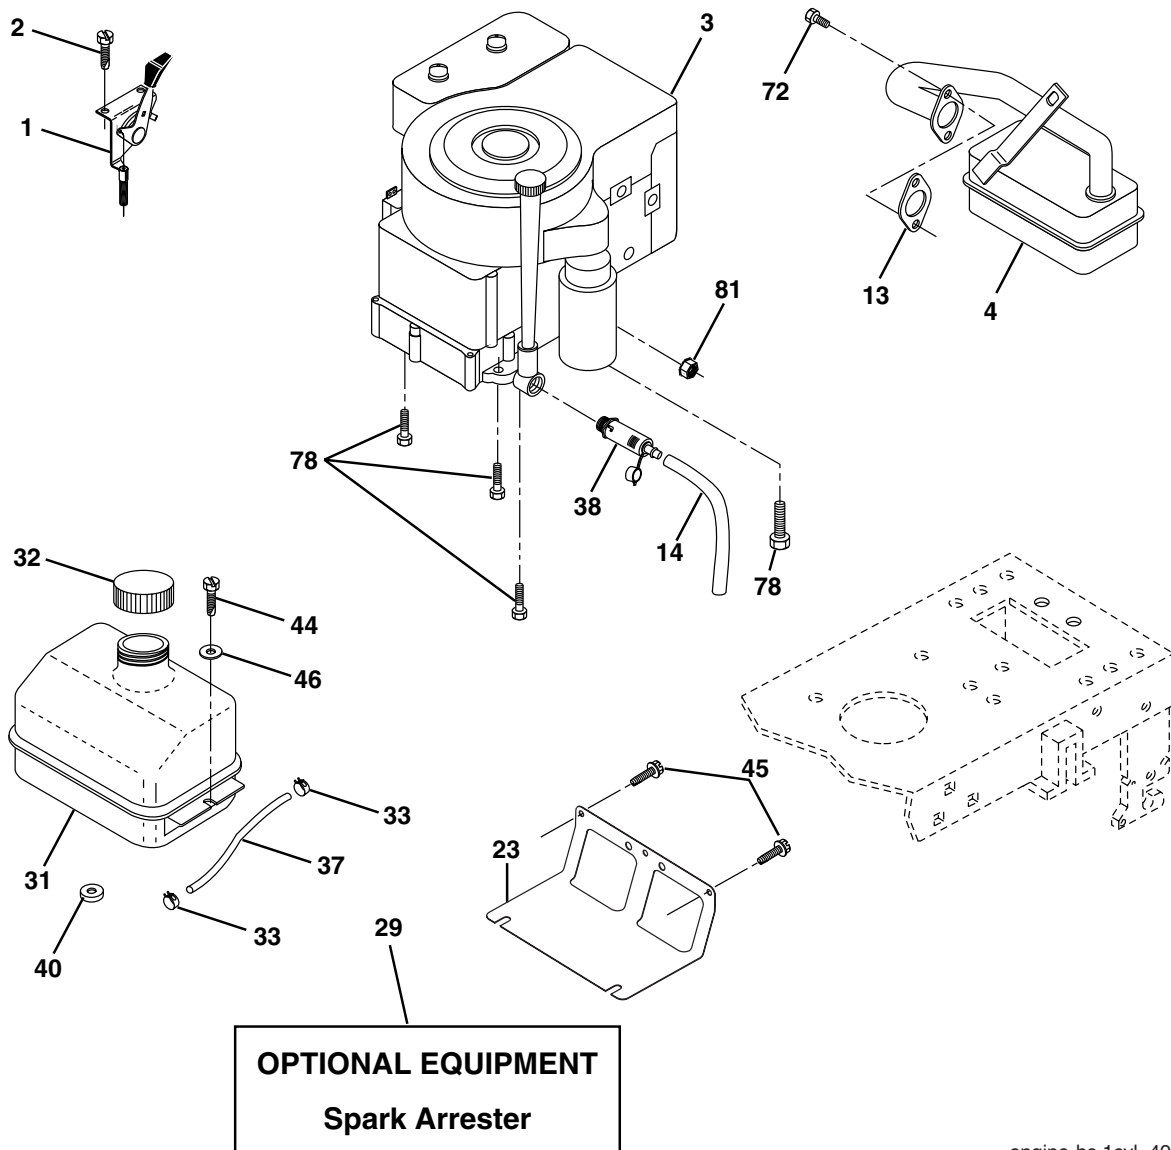

NOTE: All component dimensions given in U. S. inches
1 inch = 25.4 mm

TRACTOR -- MODEL NUMBER SO15538A

ENGINE

engine-bs.1cyl_49

KEY PART NO.	PART NO.	DESCRIPTION
1	170551	Control Th/ch Flag
2	17720408	Screw Hex Thd Cut 1/4-20 x 1/2
3	-----	Engine, B&S 282H07 (Order parts from engine manufacturer)
4	137352	Muffler Exhaust B&S
13	165291	Gasket Eng 1 313 Id Tin Plated
14	148456	Tube Drain Oil Easy Shield BRN/DBR Guard
23	169837	Shield BRN/DBR Guard
29	137180	Kit Spark Arrester (Flat Scrn)
31	184900	Tank Fuel Front
32	140527	Cap Asm Fuel
33	123487X	Clamp Hose
37	137040	Line Fuel 20"
38	181654	Plug Drain Oil
40	124028X	Bushing Snap Nyl Blk Fuel Line

KEY PART NO.	PART NO.	DESCRIPTION
44	17670412	Screw Thdrol 1/4-20 x 3/4
45	17000612	Screw Hex Wsh Thdrol 3/8-16
46	19091416	Washer 9/32 x 7/8 x 16 Ga.
72	183906	Screw Socket Head 5/16-18 x 1
78	17060620	Screw 3/8-16 x 1-1/4
81	73510400	Nut Keps Hex 1/4-20 unc