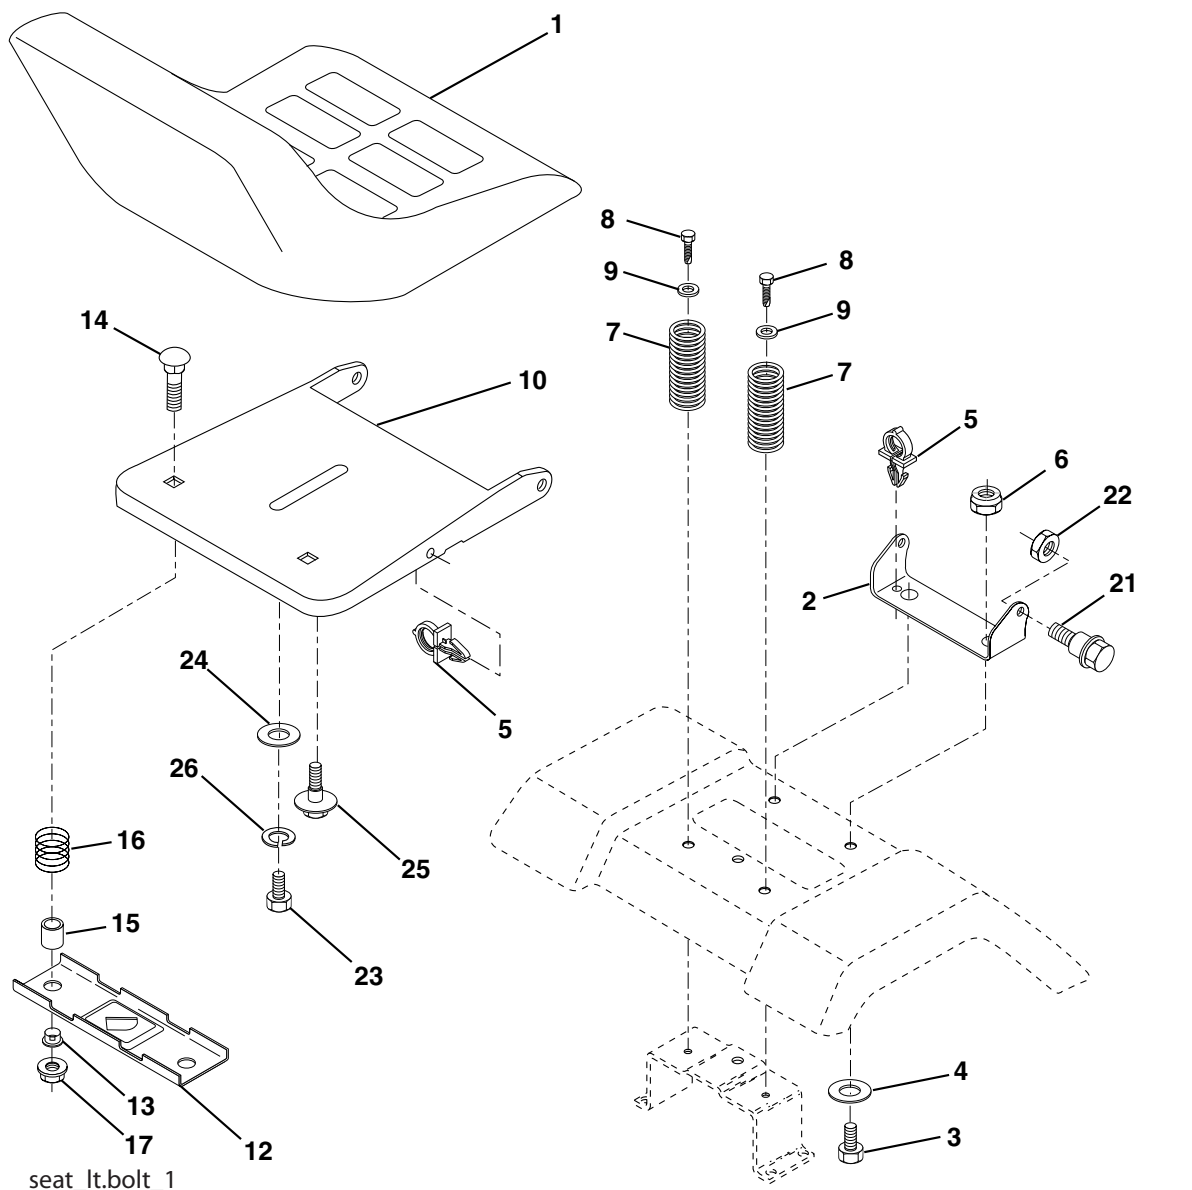

TRACTOR -- MODEL NUMBER SO15538A
SEAT ASSEMBLY

seat_lt.bolt_1

KEY NO.	PART NO.	DESCRIPTION
1	175389	Seat
2	140551	Bracket Seat Pivot
3	71110616	Bolt Hex 3/8 - 16 x 1
4	19131610	Washer 13/32 x 1 x10 Ga.
5	145006	Clip Push-In Hinged
6	73800600	Nut Lock Hex w/Ins 3/8 - 16
7	124181X	Spring Seat Cprsn 2 250 Blk Zi
8	17000616	Screw 3/8-16 x 1.5
9	19131614	Washer 13/32 x 1 x 14 Ga.
10	182493	Pan Pnt Seat (Blk)
12	121246X	Bracket Pnt Mounting Switch
13	121248X	Bushing Snap Blk Nyl
14	72050412	Bolt Rdhd Sht Nk 1/4 - 20 x 1 -1/2

KEY NO.	PART NO.	DESCRIPTION
15	134300	Spacer Split .28 x .96
16	121250X	Spring Cprsn
17	123976X	Nut Lock 1/4 Lge Flg
21	171852	Bolt Shoulder 5/16-18 unc-2A
22	73800500	Nut Lock Hex w/Ins 5/16 - 18
23	71110814	Bolt Hex
24	19171912	Washer 17/32 x 1-3/16 x 12 Ga.
25	127018X	Bolt Shoulder 5/16-18 x .62
26	10040800	Washer Lock Hvy Hlcl Spr 1/2

NOTE: All component dimensions given in U. S. inches 1 inch = 25.4 mm