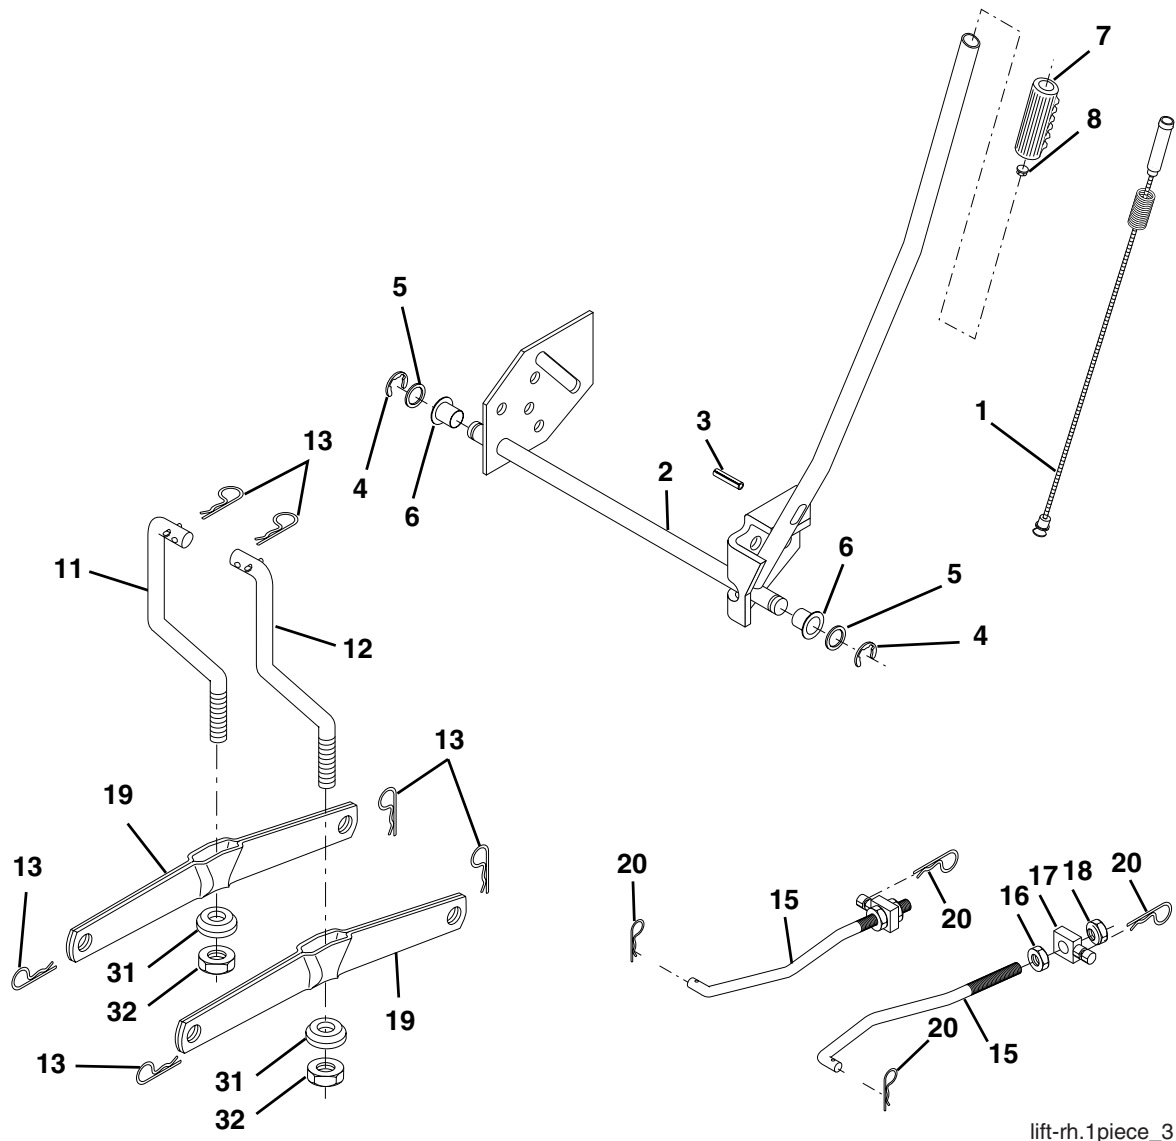

NOTE: All component dimensions given in U. S. inches 1 inch = 25.4 mm

TRACTOR -- MODEL NUMBER SO15538A

DECALS

KEY PART NO.	PART NO.	DESCRIPTION
1	181249	Decal, Clutch/Brake
2	189117	Decal, Replacement
3	184769	Decal, Engine HP
6	157146	Decal, Fender Danger English
7	186193	Decal Ins Str Wh
8	190432	Decal Chassis
9	186198	Decal Fender
12	190539	Decal, Hood RH

WHEELS AND TIRES

KEY PART NO.	PART NO.	DESCRIPTION
1	59192	Cap, Tire valve
2	65139	Stem, Valve
3	106222X	Tire, Front
4	59904	Tube, Front (Service item only)
5	106732X624	Rim assembly, 6" front
6	278H	Fitting, Grease (Front wheel only)
7	9040H	Bearing, Flange (Front wheel only)
8	106108X624	Rim assembly, 8" rear
9	106268X	Tire, Rear
10	7152J	Tube, Rear (Service item only)
11	104757X428	Cap, Hub Axle
--	144334	Sealant, Tire (10 oz. Tube)

NOTE: All component dimensions given in U. S. inches 1 inch = 25.4 mm

TRACTOR -- MODEL NUMBER SO15538A

LIFT ASSEMBLY

lift-rh.1piece_3

KEY PART NO.	PART NO.	DESCRIPTION
1	159461	Wire Asm Inner/Sprg w/plunger
2	159476	Shaft Asm Lift RH
3	178981	Pin Groove 1 500 Zinc
4	12000002	E Ring #5133-62
5	19211621	Washer 21/32 x 1 x 21 Ga.
6	120183X	Bearing Nylon Blk 629 Id
7	109413X	Grip Handle Bicycle Matte Blk
8	124526X	Button Plunger Black
11	139865	Link Lift LH Fixed Length
12	139866	Link Lift RH Fixed Length
13	4939M	Retainer Spring

KEY PART NO.	PART NO.	DESCRIPTION
15	173288	Link Front
16	73350800	Nut Jam Hex 1/2-13 unc
17	175689	Trunnion
18	73800800	Nut Lockw/Wsh 1/2-13 unc
19	139868	Arm Suspension Rear
20	163552	Retainer, Spring
31	169865	Bearing Pvt Lift
32	73540600	Nut Crownlock 3/8-24