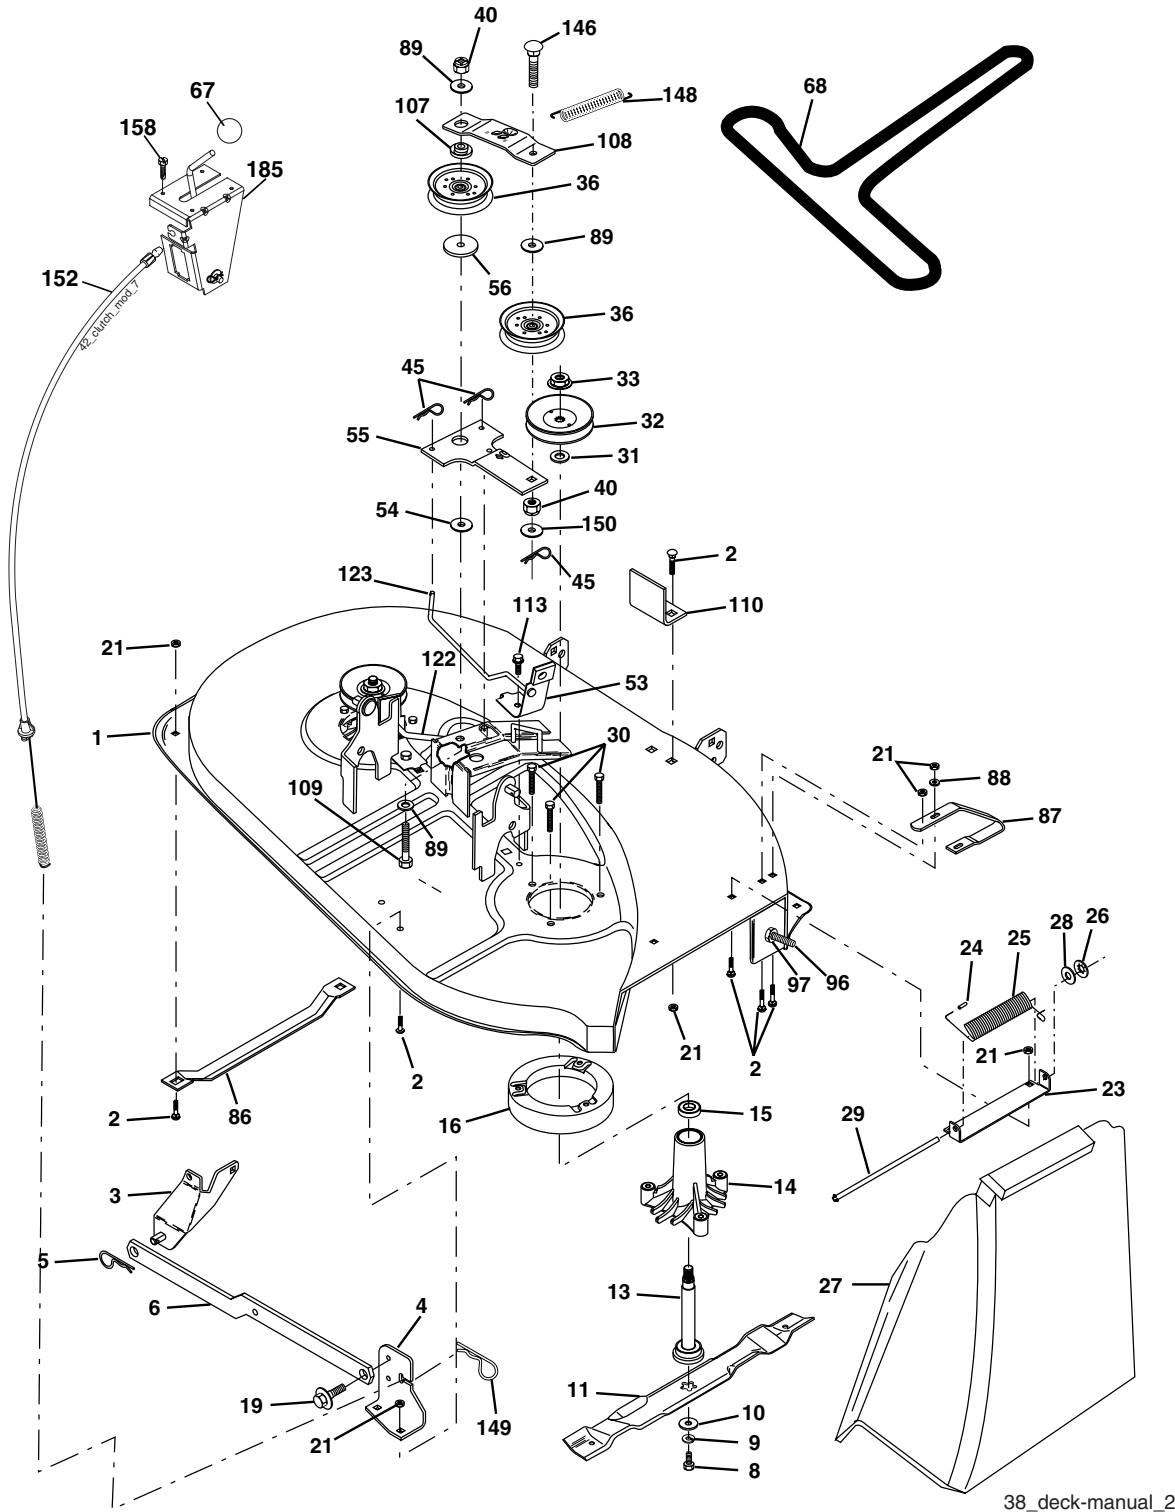

TRACTOR -- MODEL NUMBER SO15538A

MOWER DECK

38_deck-manual_2

TRACTOR -- MODEL NUMBER SO15538A

MOWER DECK

KEY NO.	PART NO.	DESCRIPTION	KEY NO.	PART NO.	DESCRIPTION
1	170280	Mower Housing Assembly	55	133840	Idler Arm Assembly
2	72140506	Bolt Carriage 5/16-18 x 3/4	56	165723	Spacer, Retainer
3	138017	Bracket Asm Fr. Sway Bar	67	106932X	Knob
4	169970	Bracket Deck Sway Bar 38"/42"	68	144200	V-Belt, 42" Mower
5	4939M	Retainer Spring	86	7631J	Runner, LH
6	178024	Bar Sway Deck	87	128772	Runner, RH
8	850857	Bolt 3/8-24 x 1.25 Gr. 8	88	19111216	Washer 11/32 x 3/4 x 16 Ga.
9	10030600	Washer, Lock 3/8	89	19131311	Washer 13/32 x 13/16 x 11 Ga.
10	140296	Washer, Hardened	96	74930620	Bolt 3/8-16 x 1-1/4 Mulcher
11	138497	Blade Mower	97	73930600	Nut Centerlock 3/8-16 unc
13	137645	Shaft Assembly, Mandrel, Vented (Includes Key Number 6)	107	133502	Spacer Retainer
14	128774	Housing, Mandrel, Vented	108	133503	Stiffener, Idler Arm
15	110485X	Bearing, Ball, Mandrel	109	74760640	Bolt, Hex Hd 3/8-16 x 2-1/2
16	174493	Stripper, Vented Mower Deck	110	142587	Upstop Deck Front 38"
19	132827	Bolt, Shoulder	113	17060512	Screw 5/16-1/ x 3/4
21	73680500	Nut	122	131289	Rod, Brake LH
23	137607	Bracket, Mower Deflector	123	169971	Rod, Brake RH
24	105304X	Cap, Sleeve	146	165891	Bolt Carriage Idler
25	123713X	Spring, Torsion, Deflector	148	169022	Spring Return Idler
26	110452X	Nut, Push	149	165898	Retainer Spring Yellow
27	106736X428	Shield, Deflector	150	19091216	Washer 9/32 x 3/4 x 16 Ga.
28	19111016	Washer 11/32 x 5/8 x 16 Ga.	152	172758	Clutch Cable 38"/46"
29	106735X	Rod, Hinge	158	17720408	Screw Hex Thd Cut 1/4-20 x 1/2
30	173984	Screw Thdrol.	185	188234	Head Asm Cable Clutch
31	187690	Washer, Spacer	--	130794	Mandrel Assembly (Includes Housing, Shaft and Shaft Hardware Only - Pulley Not Included)
32	153532	Pulley, Mandrel	--	170317	Replacement Mower, Complete
33	178342	Nut, Toplock			
36	131494	Pulley, Idler, Flat			
40	73680600	Nut, Crownlock 3/8-16 unc			
45	4497H	Retainer			
53	130840	Brake Assembly			
54	178515	Washer, Hardened			

NOTE: All component dimensions given in U. S. inches 1 inch = 25.4 mm