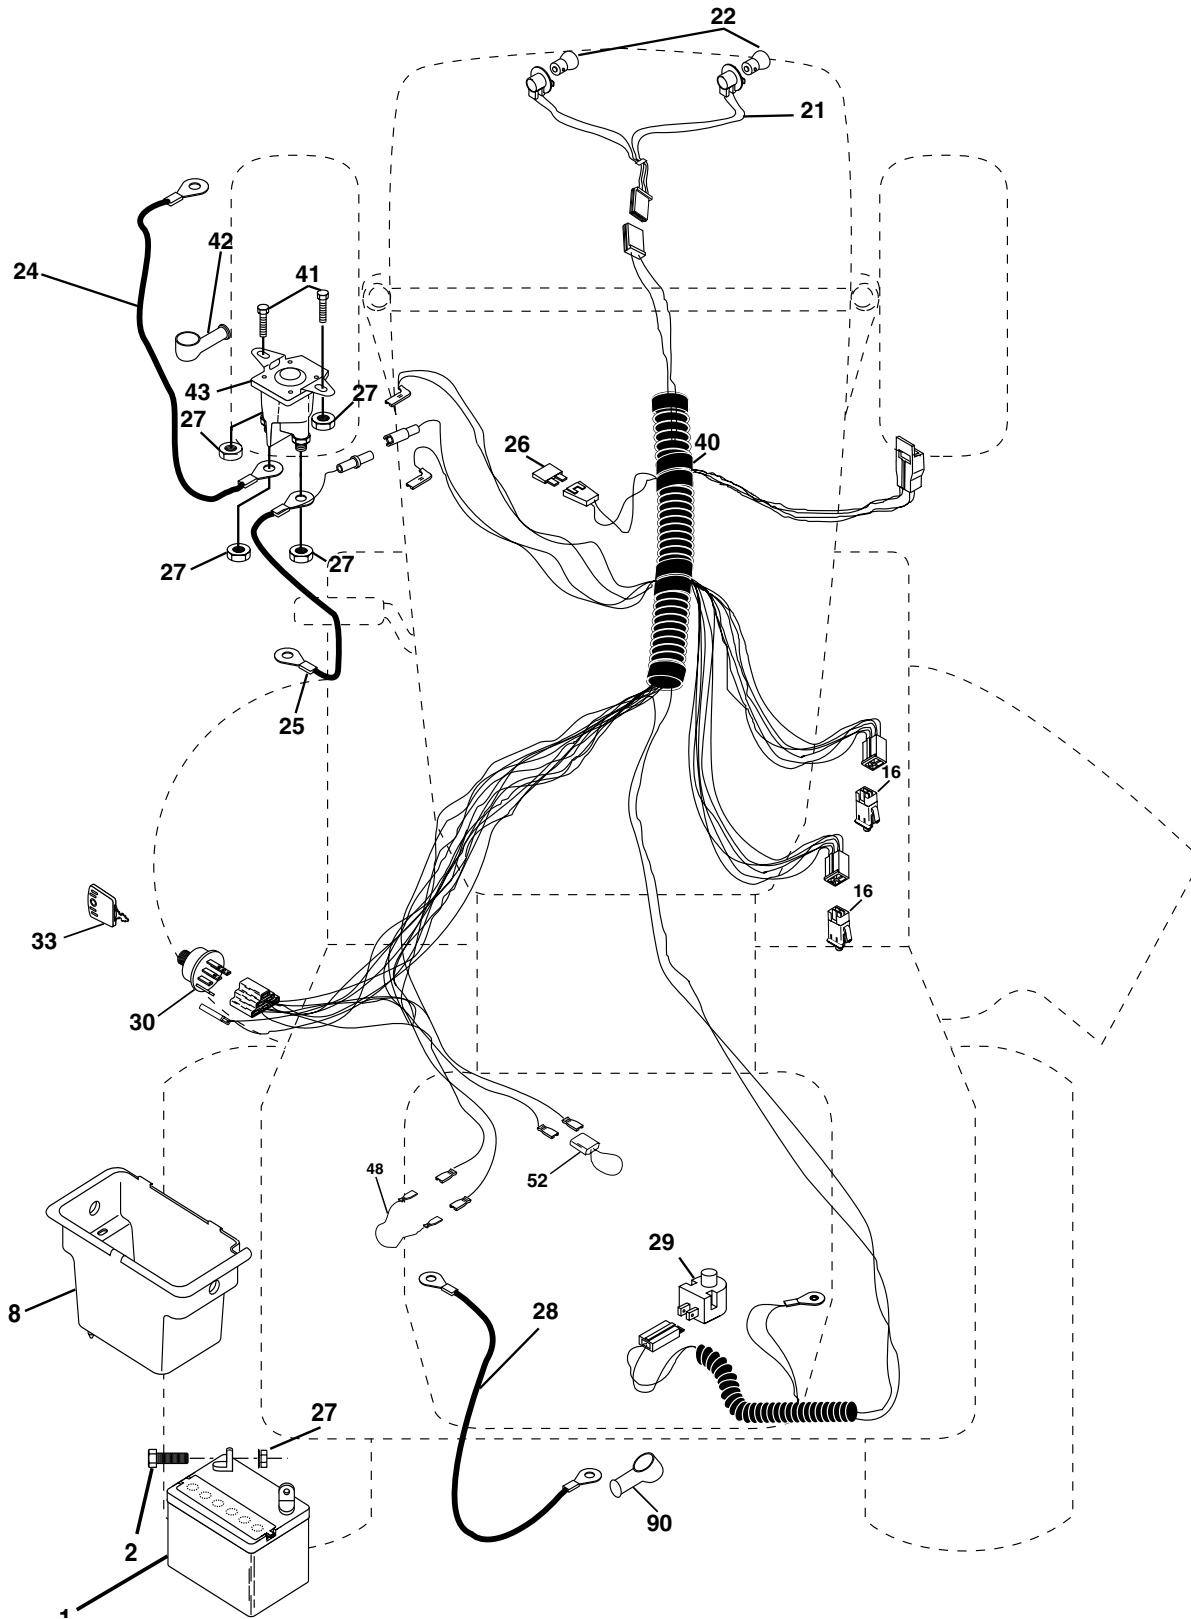

TRACTOR -- MODEL NUMBER SO15538A

SCHEMATIC

REPAIR PARTS

TRACTOR -- MODEL NUMBER SO15538A

ELECTRICAL

TRACTOR -- MODEL NUMBER SO15538A

ELECTRICAL

KEY PART NO.	PART NO.	DESCRIPTION
1	163465	Battery
2	74760412	Bolt Hex Hd 1/4-20 unc x 3/4
8	176689	Box Battery
16	176138	Switch Interlock
21	183759	Harness Asm Light W/4152j
22	4152J	Bulb Light #1156
24	4799J	Cable Battery 6 Ga. 11"red
25	146147	Cable Battery
26	175158	Fuse 20 AMP
27	73510400	Nut Keps Hex 1/4-20 unc
28	4207J	Cable Ground 6 Ga. 12"black
29	121305X	Switch Plunger Nc Gray
30	175566	Switch Ign
33	140401	Key Ign
40	179720	Harness Ign
41	71110408	Bolt Blk Fin Hex 1/4-20
42	131563	Cover Terminal Red
43	178861	Solenoid
48	140844	Adapter Ammeter
52	141940	Protection Wire Loop
90	180449	Cover Terminal Battery

NOTE: All component dimensions given in U. S. inches
1 inch = 25.4 mm

TRACTOR -- MODEL NUMBER SO15538A

ENGINE

engine-bs.1cyl_49

KEY PART NO.	PART NO.	DESCRIPTION
1	170551	Control Th/ch Flag
2	17720408	Screw Hex Thd Cut 1/4-20 x 1/2
3	-----	Engine, B&S 282H07 (Order parts from engine manufacturer)
4	137352	Muffler Exhaust B&S
13	165291	Gasket Eng 1 313 Id Tin Plated
14	148456	Tube Drain Oil Easy Shield BRN/DBR Guard
23	169837	Shield BRN/DBR Guard
29	137180	Kit Spark Arrester (Flat Scrn)
31	184900	Tank Fuel Front
32	140527	Cap Asm Fuel
33	123487X	Clamp Hose
37	137040	Line Fuel 20"
38	181654	Plug Drain Oil
40	124028X	Bushing Snap Nyl Blk Fuel Line

KEY PART NO.	PART NO.	DESCRIPTION
44	17670412	Screw Thdrol 1/4-20 x 3/4
45	17000612	Screw Hex Wsh Thdrol 3/8-16
46	19091416	Washer 9/32 x 7/8 x 16 Ga.
72	183906	Screw Socket Head 5/16-18 x 1
78	17060620	Screw 3/8-16 x 1-1/4
81	73510400	Nut Keps Hex 1/4-20 unc