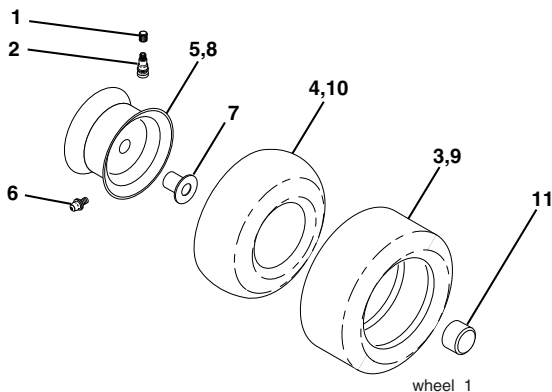

NOTE: All component dimensions given in U. S. inches 1 inch = 25.4 mm

TRACTOR -- MODEL NUMBER SO15538A

DECALS

KEY PART NO.	PART NO.	DESCRIPTION
1	181249	Decal, Clutch/Brake
2	189117	Decal, Replacement
3	184769	Decal, Engine HP
6	157146	Decal, Fender Danger English
7	186193	Decal Ins Str Wh
8	190432	Decal Chassis
9	186198	Decal Fender
12	190539	Decal, Hood RH

KEY PART NO.	PART NO.	DESCRIPTION
14	190540	Decal, Hood LH
15	145005	Decal, Caution, Battery
16	156867	Decal, Oper
17	136832	Decal, V-Belt Sch.
--	138311	Decal, Handle Lft Height Adj.
--	190290	Manual, Owner's English
--	190291	Manual, Owner's French

WHEELS AND TIRES

KEY PART NO.	PART NO.	DESCRIPTION
1	59192	Cap, Tire valve
2	65139	Stem, Valve
3	106222X	Tire, Front
4	59904	Tube, Front (Service item only)
5	106732X624	Rim assembly, 6" front
6	278H	Fitting, Grease (Front wheel only)
7	9040H	Bearing, Flange (Front wheel only)
8	106108X624	Rim assembly, 8" rear
9	106268X	Tire, Rear
10	7152J	Tube, Rear (Service item only)
11	104757X428	Cap, Hub Axle
--	144334	Sealant, Tire (10 oz. Tube)

NOTE: All component dimensions given in U. S. inches 1 inch = 25.4 mm

TRACTOR -- MODEL NUMBER SO15538A

LIFT ASSEMBLY

lift-rh.1piece_3

KEY PART NO.	PART NO.	DESCRIPTION
1	159461	Wire Asm Inner/Sprg w/plunger
2	159476	Shaft Asm Lift RH
3	178981	Pin Groove 1 500 Zinc
4	12000002	E Ring #5133-62
5	19211621	Washer 21/32 x 1 x 21 Ga.
6	120183X	Bearing Nylon Blk 629 Id
7	109413X	Grip Handle Bicycle Matte Blk
8	124526X	Button Plunger Black
11	139865	Link Lift LH Fixed Length
12	139866	Link Lift RH Fixed Length
13	4939M	Retainer Spring