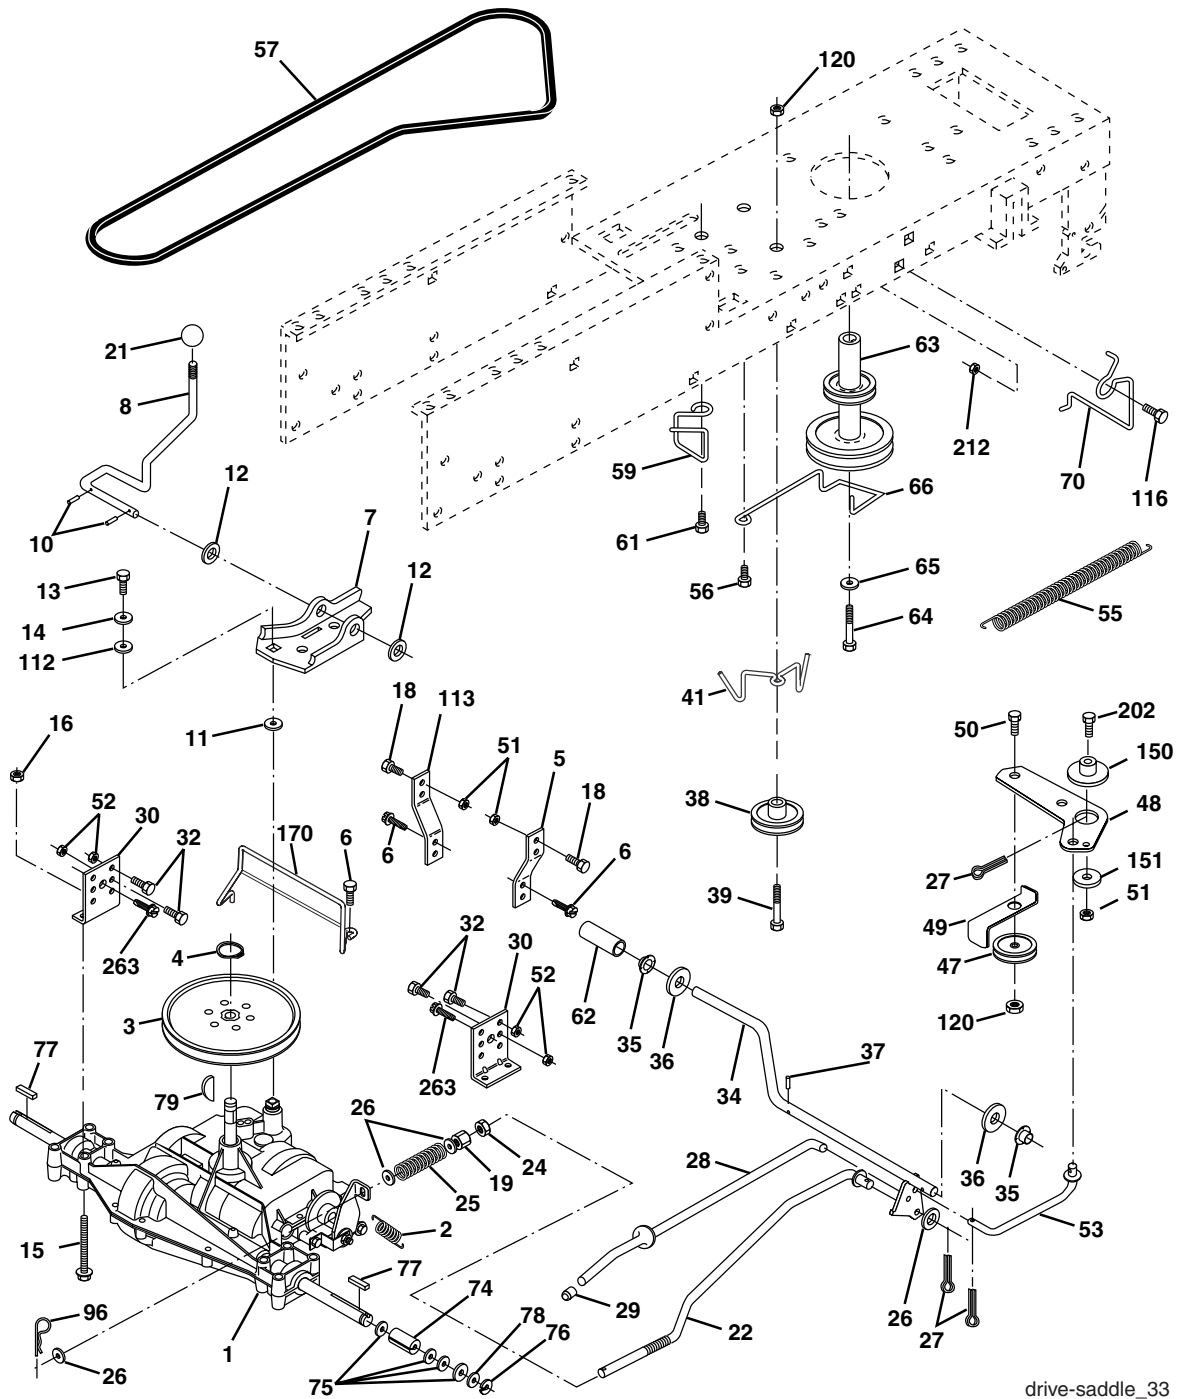

TRACTOR -- MODEL NUMBER SO15538A

GROUND DRIVE

drive-saddle_33

TRACTOR -- MODEL NUMBER SO15538A

GROUND DRIVE

KEY NO.	PART NO.	DESCRIPTION	KEY NO.	PART NO.	DESCRIPTION
1	-----	Transaxle Peerless Model 205-544C (Order parts from transaxle manufacturer)	48	154407	Bellcrank Clutch Grnd Drv STL
2	146682	Spring Return Brake	49	123205X	Retainer Belt Style Spring
3	123666X	Pulley Transaxle 18"tires	50	72110612	Bolt Carr Sh 3/8-16 x 1-1/2 Gr. 5
4	12000028	Ring Retainer # 5100-62	51	73680600	Nut Crownlock 3/8-16 unc
5	121520X	Strap Torque 30 Degrees RH	52	73680500	Nut Crownlock 5/16-18 unc
6	17000512	Screw 5/16-18 x 3/4	53	105710X	Link Clutch 7 66
7	162240	Plate Rod Shift T/a	55	105709X	Spring Return Clutch 6 75
8	131679	Rod Shifter Blk	56	17060620	Screw 3/8-16 x 1-1/4
10	76020416	Pin Cotter 1/8 x 1 Cad	57	130801	V-Belt Ground Drive 95
11	105701X	Washer Plate Shf 388 Sq Hole	59	169691	Keeper Belt Chassis Span Ctr
12	19151216	Washer 15/32 x 3/4 x 16 Ga.	61	17120614	Screw 3/8-16 x .875
13	74550412	Bolt 1/4-28 unf Gr. 8 w/Patch	62	8883R	Cover Pedal Blk Round
14	10040400	Washer Lock Hvy Helical 1/4	63	175410	Engine Pulley LT/YT
15	74490544	Bolt Hex Flghd 5/16-18 Gr. 5	64	173937	Bolt Hex 7/16-20 x 4 Gr. 5
16	73800500	Nut 5/16-18	65	10040700	Washer Lock Hvy Hlcl Spr 7/16
18	74780616	Bolt Fin Hex 3/8-16 unc x 1 Gr. 5	66	154778	Keeper Belt Engine
19	73800600	Nut lock Hex w/Ins 3/8-16 Unc	70	134683	Guide Belt Mower Drive RH
21	106933X	Knob Rd 1/2-13 Plstc Thds Blk	74	137057	Spacer Axle
22	130804	Rod Brake LT	75	121749X	Washer 25/32 x 1 1/4 x 16 Ga.
24	73350600	Nut Hex Jam 3/8-16 unc	76	12000001	E-ring #5133-75
25	106888X	Spring Rod Brake 2 00 Zinc	77	123583X	Key Square 2 0 x 1845/ 1865
26	19131316	Washer 13/32 x 13/16 x 16 Ga.	78	121748X	Washer 25/32 x 1-5/8 x 16 Ga.
27	76020412	Pin Cotter 1/8 x 3/4 Cad	79	2228M	Key Woodruff
28	175765	Rod Brake Parking LT/YT	96	4497H	Retainer Spring 1"
29	71673	Cap Brake Parking Black	112	19091210	Washer 9/32 x 3/4 x 10 Ga.
30	174973	Bracket Transmission	113	127285X	Strap Torque 90 Degrees LH
32	74760512	Bolt Fin Hex 5/16-18 x 3/4	116	72140608	Bolt Rdhd Sq Neck 3/8-16 x 1
34	175578	Shaft Asm Pedal Foot Nibbed	120	73900600	Nut Lock Flg 3/8-16
35	120183X	Bearing Nylon Blk 629 Id	150	175456	Spacer Retainer Lt
36	19211616	Washer 21/32 x 1 x 16 Ga.	151	19133210	Washer 13/32 x 2 x 10 Ga.
37	1572H	Pin Roll 3/16 x 1"	170	187414	Keeper, Belt Transaxle
38	179114	Pulley Composite Flat	202	72110614	Bolt Carr Sh 3/8-16 x 1-3/4 Gr. 5
39	72110622	Bolt 3/8-16 x 2-3/4	212	145212	Nut Hex Flg Lock
41	175556	Keeper Belt Idler	263	17000612	Screw 3/8-16 x 3/4
47	127783	Pulley Idler V Groove Plastic			

NOTE: All component dimensions given in U. S. inches 1 inch = 25.4 mm