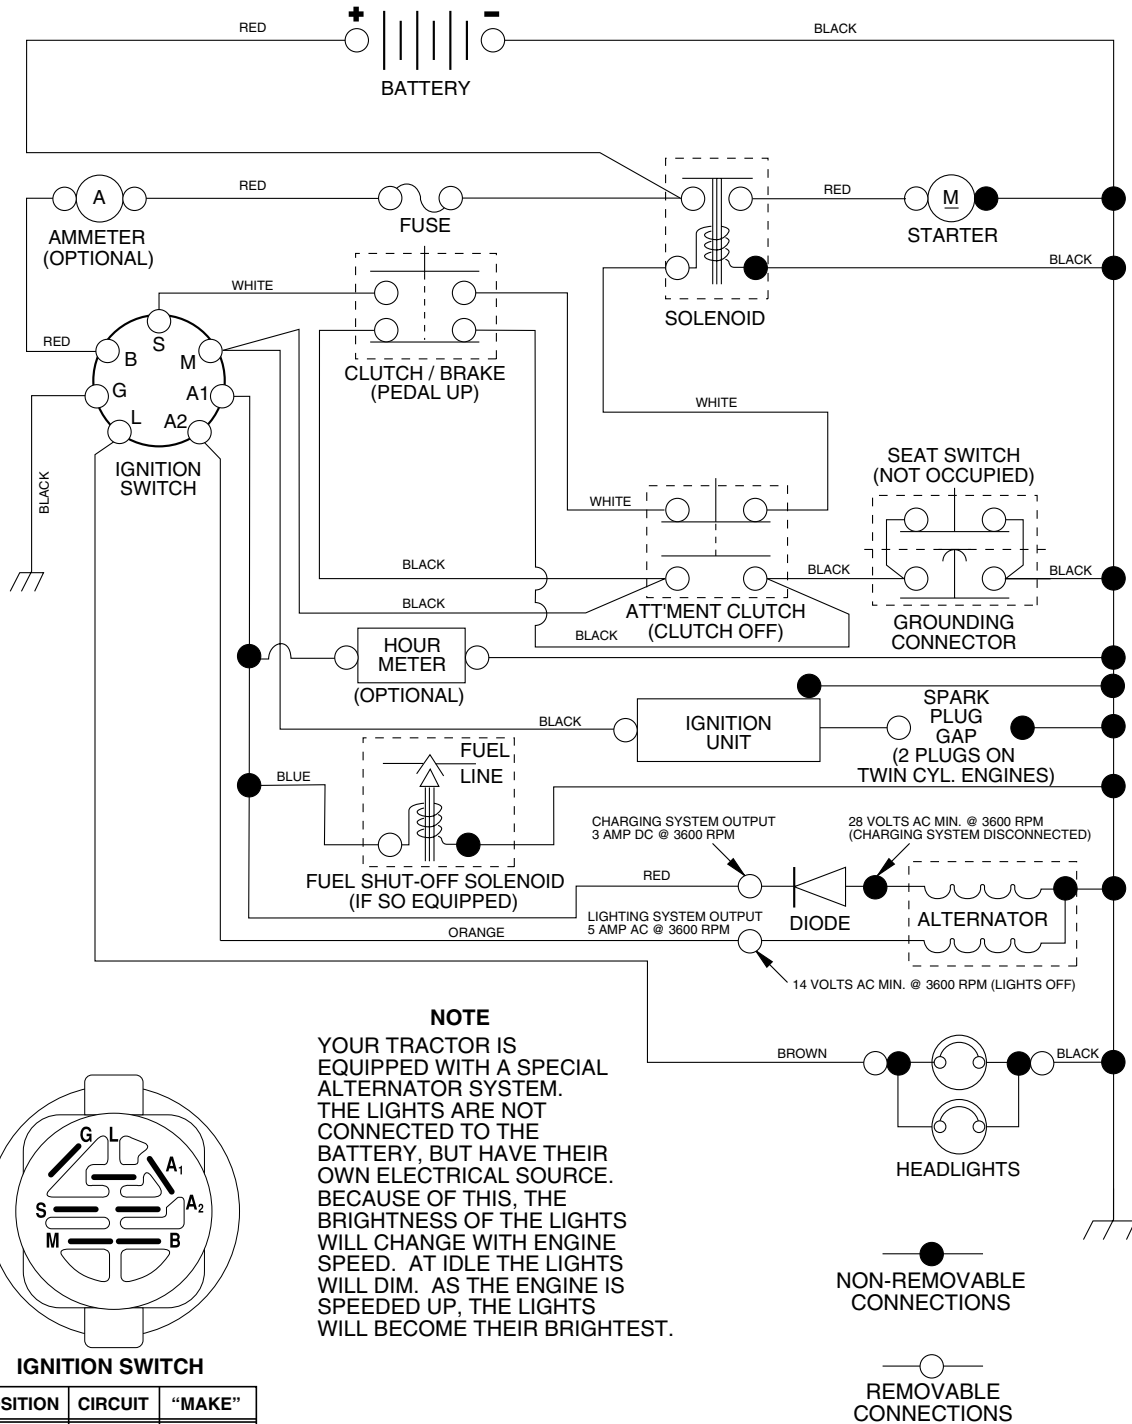

TRACTOR -- MODEL NUMBER SO15538A

SCHEMATIC

REPAIR PARTS

TRACTOR -- MODEL NUMBER SO15538A

ELECTRICAL

TRACTOR -- MODEL NUMBER SO15538A

ELECTRICAL

KEY PART NO.	PART NO.	DESCRIPTION
1	163465	Battery
2	74760412	Bolt Hex Hd 1/4-20 unc x 3/4
8	176689	Box Battery
16	176138	Switch Interlock
21	183759	Harness Asm Light W/4152j
22	4152J	Bulb Light #1156
24	4799J	Cable Battery 6 Ga. 11"red
25	146147	Cable Battery
26	175158	Fuse 20 AMP
27	73510400	Nut Keps Hex 1/4-20 unc
28	4207J	Cable Ground 6 Ga. 12"black
29	121305X	Switch Plunger Nc Gray
30	175566	Switch Ign
33	140401	Key Ign
40	179720	Harness Ign
41	71110408	Bolt Blk Fin Hex 1/4-20
42	131563	Cover Terminal Red
43	178861	Solenoid
48	140844	Adapter Ammeter
52	141940	Protection Wire Loop
90	180449	Cover Terminal Battery

NOTE: All component dimensions given in U. S. inches
1 inch = 25.4 mm

TRACTOR -- MODEL NUMBER SO15538A

ENGINE

engine-bs.1cyl_49

KEY PART NO.	PART NO.	DESCRIPTION
1	170551	Control Th/ch Flag
2	17720408	Screw Hex Thd Cut 1/4-20 x 1/2
3	-----	Engine, B&S 282H07 (Order parts from engine manufacturer)
4	137352	Muffler Exhaust B&S
13	165291	Gasket Eng 1 313 Id Tin Plated
14	148456	Tube Drain Oil Easy Shield BRN/DBR Guard
23	169837	Shield BRN/DBR Guard
29	137180	Kit Spark Arrester (Flat Scrn)
31	184900	Tank Fuel Front
32	140527	Cap Asm Fuel
33	123487X	Clamp Hose
37	137040	Line Fuel 20"
38	181654	Plug Drain Oil
40	124028X	Bushing Snap Nyl Blk Fuel Line

KEY PART NO.	PART NO.	DESCRIPTION
44	17670412	Screw Thdrol 1/4-20 x 3/4
45	17000612	Screw Hex Wsh Thdrol 3/8-16
46	19091416	Washer 9/32 x 7/8 x 16 Ga.
72	183906	Screw Socket Head 5/16-18 x 1
78	17060620	Screw 3/8-16 x 1-1/4
81	73510400	Nut Keps Hex 1/4-20 unc