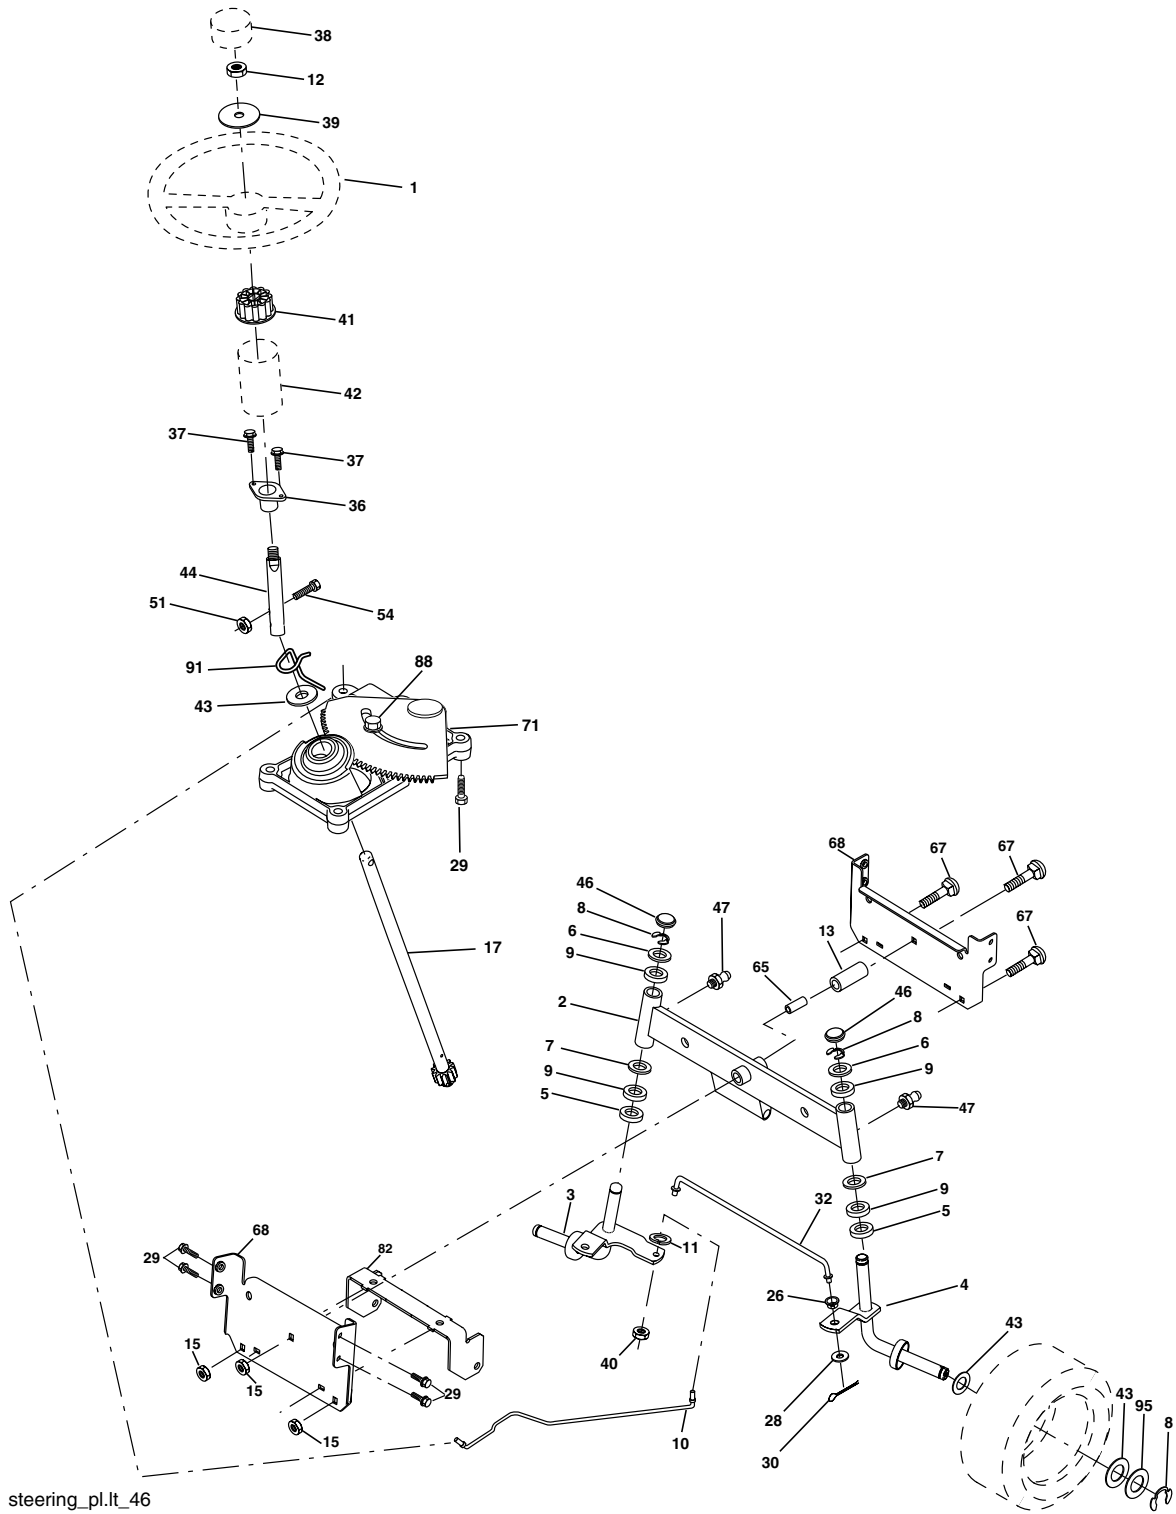

TRACTOR -- MODEL NUMBER SO15538A

STEERING

steering_pl.it_46

TRACTOR -- MODEL NUMBER SO15538A

STEERING

KEY PART NO.	PART NO.	DESCRIPTION
1	140044X428	Wheel Steering
2	175131	Axle Asm
3	169840	Spindle Asm LH
4	169839	Spindle Asm RH
5	6266H	Bearing Race Thrust Harden
6	121748X	Washer 25/32 x 1-5/8 x 16 Ga.
7	19272016	Washer 27/32 x 1-1/4 x 16 Ga.
8	12000029	Ring Klip #t5304-75
9	3366R	Bearing Col Strg Blk
10	175121	Link Drag
11	10040600	Washer Lock Hvy Hlcl Spr 3/8
12	73940800	Nut Hex Jam Toplock 1/2-20
13	136518	Spacer earing Axle Front
15	145212	Hexflange Lock
17	180641	Shaft Asm Strg
26	126847X	Bushing Link Drag Blk LR
28	19131416	Washer 13/32 x 7/8 x 16 Ga.
29	17000612	Screw 3/8-16 x 3/4
30	76020412	Pin Cotter 1/8 x 3/4 Cad
32	130465	Rod Tie Wire Form 19 75 Mech
36	155099	Bushing Strg 5/8 Id Dash
37	152927	Screw
38	140045X428	Cap Wheel Steer Ayp
39	19183812	Washer 9/16 x 2-3/8
40	73540600	Nut Crownlock 3/8-24
41	186737	Adaptor Wheel Strg
42	145054X428	Boot Dash Mtl Steering Blk
43	121749X	Washer 25/32 x 1 1/4 x 16 Ga.
44	180640	Extension Steering
46	121232X	Cap Spindle Fr Top Blk
47	183226	Fitting Grease
51	73540400	Nut 1/4-28
54	71130420	Bolt Hex 1/4-28 x 1-1/4
65	160367	Spacer Brace Axle
67	72110618	Bolt RDHD SQNK 3/8-16 x 2-1/4
68	169827	Brace Axle
71	175146	Steering Asm.
82	169835	Bracket Susp Chassis Front
88	175118	Bolt Shoulder 7/16-20
91	175553	Clip Steering
95	188967	Washer Harden .793 x 1.637 x 060

NOTE: All component dimensions given in U. S. inches
1 inch = 25.4 mm