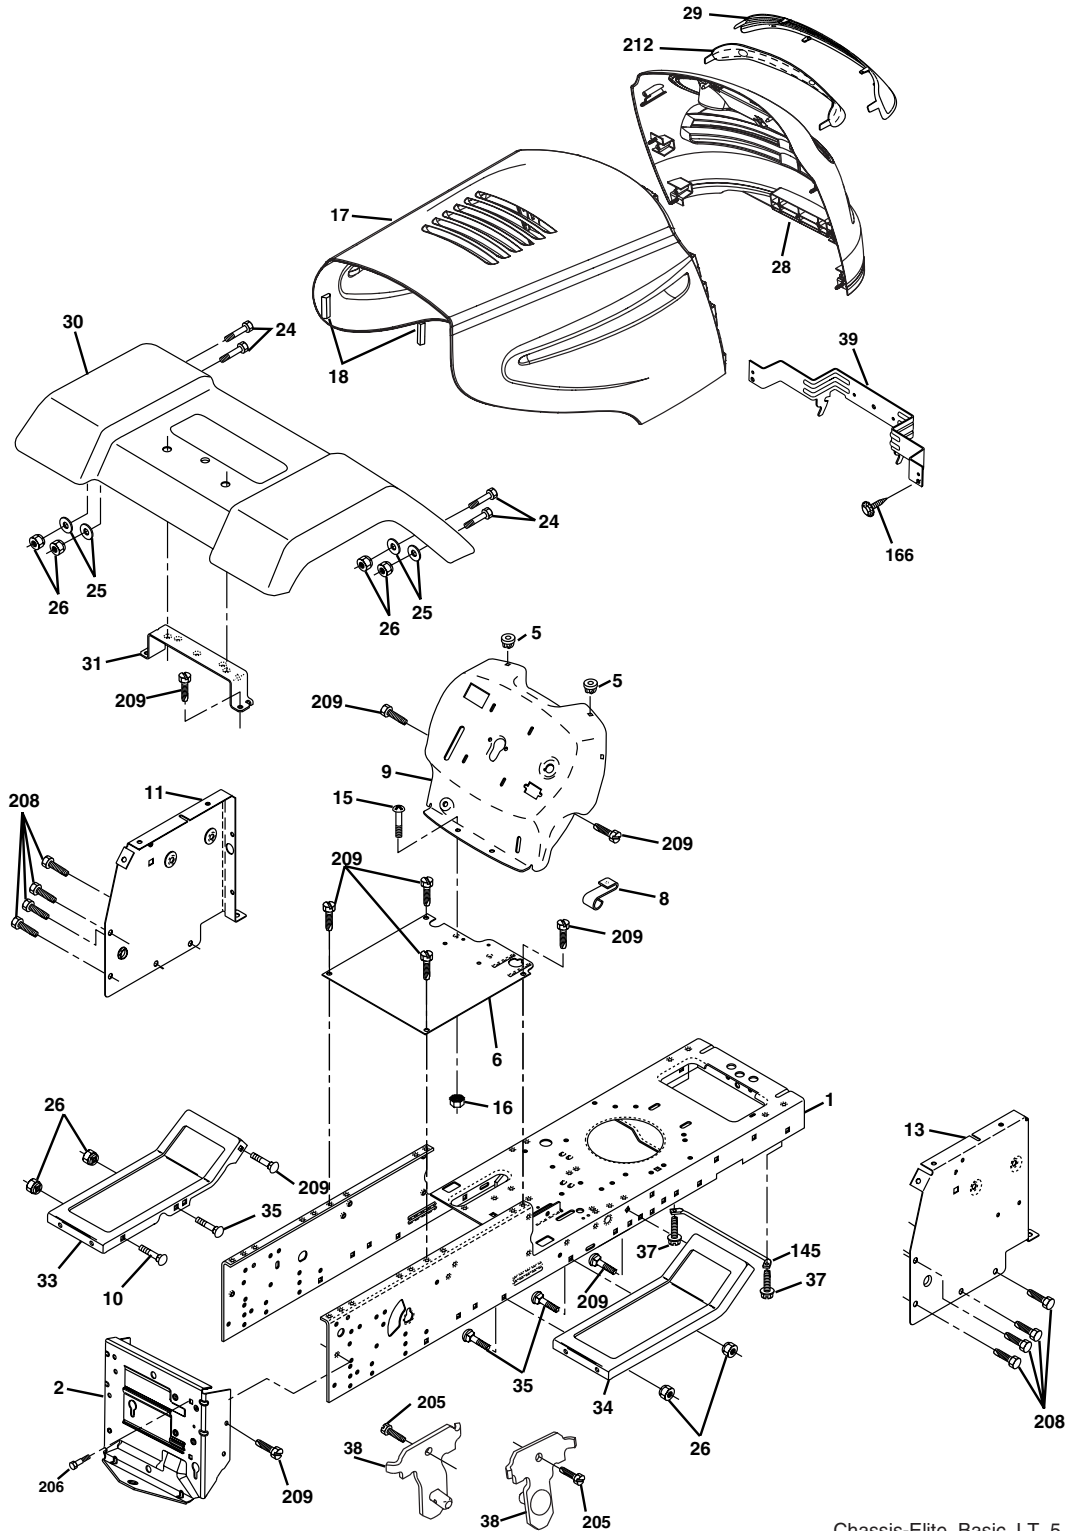

TRACTOR -- MODEL NUMBER SO15538A

CHASSIS AND ENCLOSURES

Chassis-Elite_Basic_LT_5

**TRACTOR -- MODEL NUMBER SO15538A
CHASSIS AND ENCLOSURES**

KEY PART NO.	PART NO.	DESCRIPTION
1	174620	Chassis
2	176554	Drawbar, Stretch
5	155272	Bumper, Hood/Dash
6	174643X013	Saddle Silkscreen
8	155138	Clip Retainer Slide-On
9	168347X011	Dash
10	72140608	Bolt, Carriage 3/8-16 x 1
11	174996	Panel Dash LH
13	179174X010	Panel Silscr Dash RH
15	74180512	Screw Mach TRHD 5/16-18 unc x 3/4
16	73510500	Nut Keps 5/16-18 unc
17	183394X417	Hood
18	184921	Bumper Hood
24	74780616	Bolt Fin Hex 3/8-16 unc x 1 Gr. 5
25	19131312	Washer 13/32 x 13/16 x 12 Ga.
26	73800600	Nut Lock Hex w/Ins 3/8-16 unc
28	183826	Grille/Lens Asm. (Includes #'s 29 and 212)
29	183824X599	Lens Grille Basic Bar
30	169465X417	Fender
31	136619	Bracket Fender Repl 109873X
33	179716X417	Footrest Pnt LH
34	179717X417	Footrest Pnt RH
35	72110606	Bolt Rdhd Sht Sqnk 3/8-16 x 3/4
37	17490508	Screw Thdrol 5/16-18 x 1/2 TYT
38	175710	Bracket Asm. Pivot Mower
39	174714	Bracket Pivot
145	156524	Rod Pivot Chassis/Hood
166	171875	Screw Hwhd Hi-Lo #13-16 x 5/8
205	17490608	Screw Thdrol 3/8-16 x 1/2
206	170165	Bolt Shoulder 5/16-18
208	17670608	Screw Thdrol 3/8-16 x 1/2
209	17000612	Screw Hex Wsh Thdrol 3/8-16
212	183823	Insert Lens Reflect
---	5479J	Plug Button Blk 359 Dia Choke

NOTE: All component dimensions given in U. S.
inches 1 inch = 25.4 mm