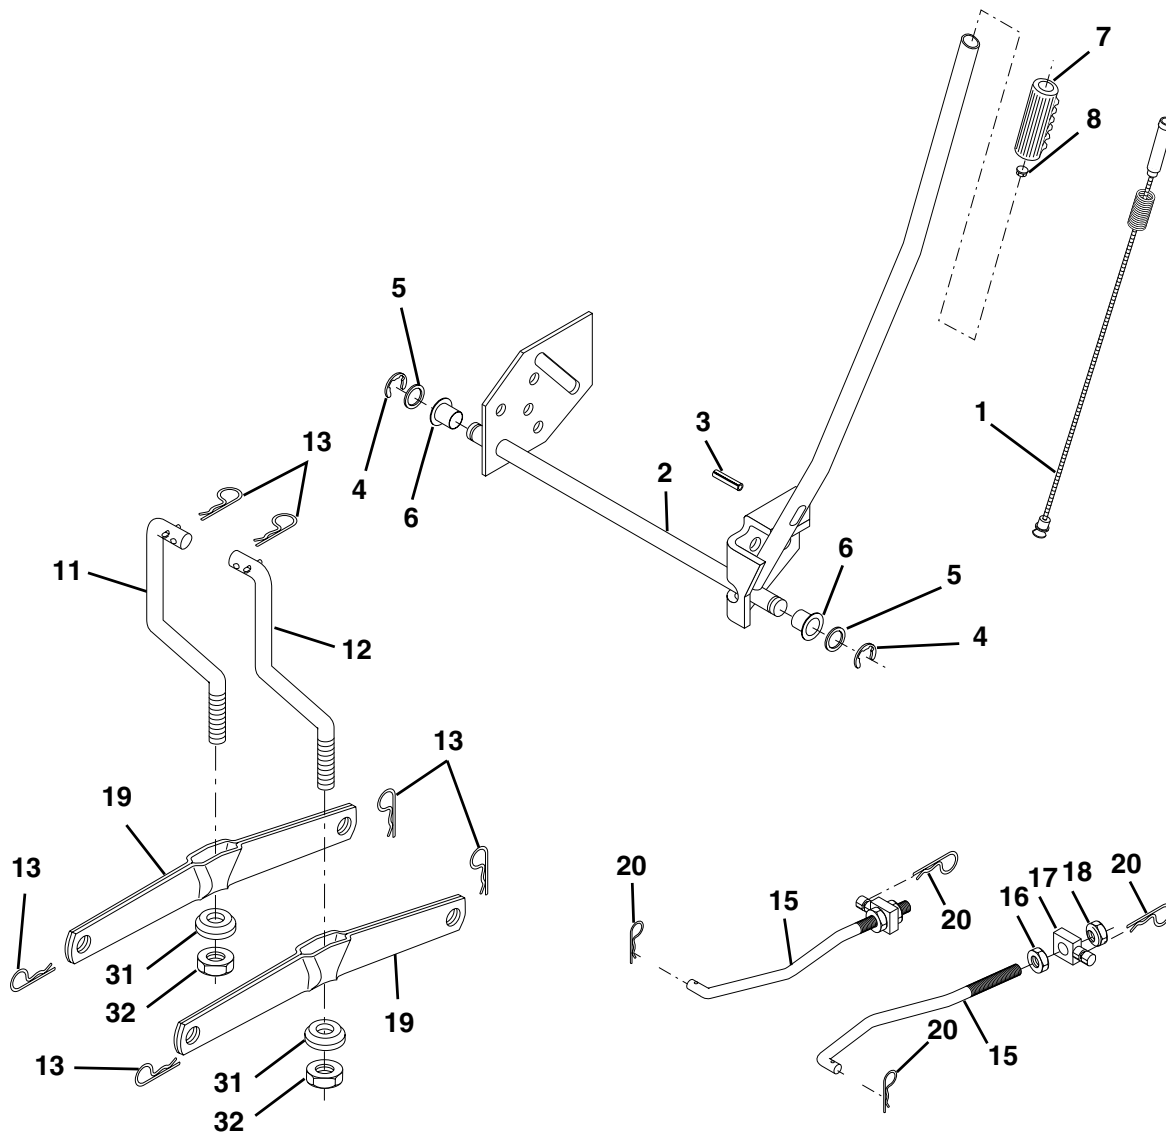

**NOTE:** All component dimensions given in U. S. inches 1 inch = 25.4 mm.

**TRACTOR -- MODEL NUMBER SO1542A, PRODUCT NUMBER 954 56 97-38  
DECALS**

**KEY PART  
NO. NO.**

KEY PART NO.	NO.	DESCRIPTION
1	181249	Decal, Clutch/Brake
2	185409	Decal, Replacement
3	184768	Decal, Engine HP
4	179128	Decal Deck "B" "42"
5	186195	Decal, Chassis Statesman
	186233	Decal, Chassis Agway
6	156439	Decal, Fender Danger
7	186193	Decal, Steering Statesman
	186232	Decal, Steering Agway
8	172200	Decal, Fender 5 Sp.
9	186198	Decal, Fender Statesman
	186209	Decal, Fender Agway

**WHEELS & TIRES**

**KEY PART  
NO. NO.**

KEY PART NO.	NO.	DESCRIPTION
1	59192	Cap, Tire valve
2	65139	Stem, Valve
3	106222X	Tire, Front
4	59904	Tube, Front (Service item only)
5	106732X624	Rim assembly, 6" front
6	278H	Fitting, Grease (Front wheel only)
7	9040H	Bearing, Flange (Front wheel only)
8	106108X624	Rim assembly, 8" rear
9	124635X	Tire, Rear
10	7152J	Tube, Rear (Service item only)
11	104757X428	Cap, Hub Axle
--	144334	Sealant, Tire (10 oz. Tube)

**NOTE:** All component dimensions given in U. S. inches 1 inch = 25.4 mm.

**TRACTOR -- MODEL NUMBER SO1542A, PRODUCT NUMBER 954 56 97-38  
LIFT ASSEMBLY**

KEY PART NO.	PART NO.	DESCRIPTION
1	159460	Wire Asm Inner/Sprg w/plunger
2	159471	Shaft Asm Lift RH
3	105767X	Pin Groove 1 500 Zinc
4	12000002	E Ring #5133-62
5	19211621	Washer 21/32 X 1 X 21 Ga
6	120183X	Bearing Nylon Blk 629 Id
7	109413X	Grip Handle Bicycle Matte Blk
8	124526X	Button Plunger Black
11	139865	Link Lift LH Fixed Length
12	139866	Link Lift RH Fixed Length

KEY PART NO.	PART NO.	DESCRIPTION
13	4939M	Retainer Spring
15	173288	Link Front
16	73350800	Nut Jam Hex 1/2-13 Unc
17	175689	Trunnion
18	73800800	Nut Lockw/Wsh 1/2-13 Unc
19	139868	Arm Suspension Rear
20	163552	Retainer, Spring
31	169865	Bearing Pvt Lift
32	73540600	Nut Crownlock 3/8-24