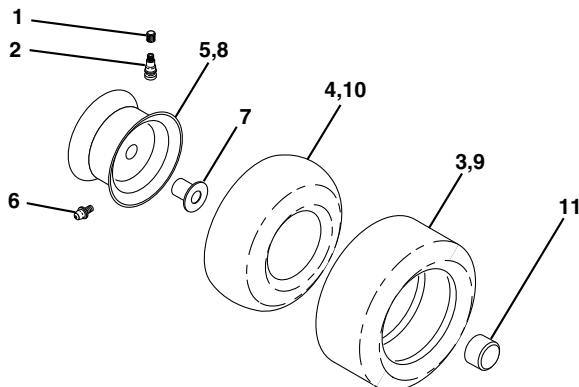

WHEELS & TIRES

**KEY PART
NO. NO.**

KEY PART NO.	NO.	DESCRIPTION
1	59192	Cap, Tire valve
2	65139	Stem, Valve
3	106222X	Tire, Front
4	59904	Tube, Front (Service item only)
5	106732X624	Rim assembly, 6" front
6	278H	Fitting, Grease (Front wheel only)
7	9040H	Bearing, Flange (Front wheel only)
8	106108X624	Rim assembly, 8" rear
9	124635X	Tire, Rear
10	7152J	Tube, Rear (Service item only)
11	104757X428	Cap, Hub Axle
--	144334	Sealant, Tire (10 oz. Tube)

NOTE: All component dimensions given in U. S. inches 1 inch = 25.4 mm.