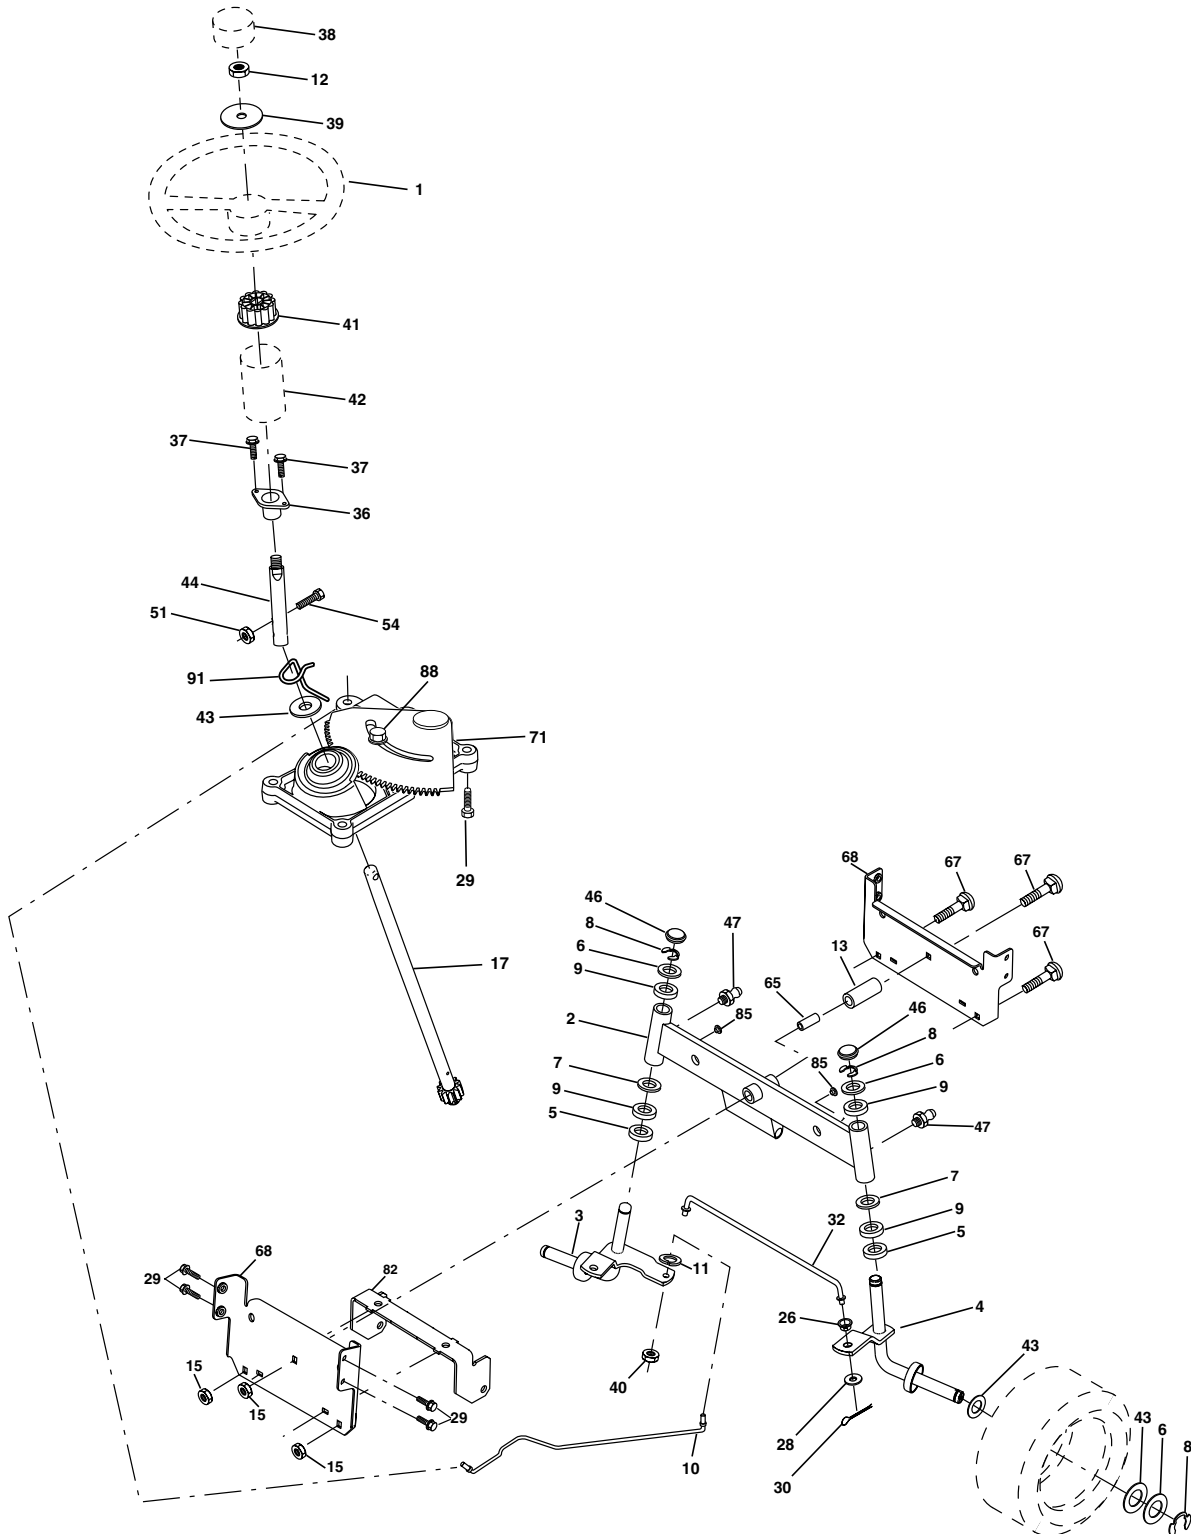

TRACTOR - - MODEL NUMBER SO1542A, PRODUCT NUMBER 954 56 97-38
STEERING ASSEMBLY

**TRACTOR - - MODEL NUMBER SO1542A, PRODUCT NUMBER 954 56 97-38
STEERING ASSEMBLY**

KEY NO.	PART NO.	DESCRIPTION
1	140044X428	Wheel Steering
2	175131	Axle Asm
3	169840	Spindle Asm LH
4	169839	Spindle Asm RH
5	6266H	Bearing Race Thrust Harden
6	121748X	Washer 25/32 x 1-5/8 x 16 Ga
7	19272016	Washer 27/32 x 1-1/4 x 16 Ga
8	12000029	Ring Klip #t5304-75
9	3366R	Bearing Col Strg Blk
10	175121	Link Drag
11	10040600	Washer Lock Hvy Hlcl Spr 3/8
12	73940800	Nut Hex Jam Toplock 1/2-20
13	136518	Spacer earing Axle Front
15	145212	Hexflange Lock
17	180641	Shaft Asm Strg
26	126847X	Bushing Link Drag Blk LR
28	19131416	Washer 13/32 x 7/8 x 16 Ga
29	17060612	Screw 3/8-16 x 3/4
30	76020412	Pin Cotter 1/8 x 3/4 Cad
32	130465	Rod Tie Wire Form 19 75 Mech
36	155099	Bushing Strg 5/8 Id Dash
37	152927	Screw
38	140045X428	Cap Wheel Steer Ayp
39	19183812	Washer 9/16 x 2-3/8
40	7810H	Nut Lock Center 3/8-24un
41	100711L	Adaptor Wheel Strg
42	145054X428	Boot Dash Mtl Steering Blk
43	121749X	Washer 25/32 X 1 1/4 X 16 Ga
44	180640	Extension Steering
46	121232X	Cap Spindle Fr Top Blk
47	183226	Fitting Grease
51	73540400	Nut 1/4-28
54	71130420	Bolt Hex 1/4-28 x 1-1/4
65	160367	Spacer Brace Axle
67	72140618	Bolt Fin Hex 5/8-11 unc x 2-3/4
68	169827	Brace Axle
71	175146	Steering Asm.
82	169835	Bracket Susp Chassis Front
85	133835	Fastener Christmas Tree
88	175118	Bolt Shoulder 7/16-20
91	175553	Clip Steering

NOTE: All component dimensions given in U. S.
inches 1 inch = 25.4 mm.