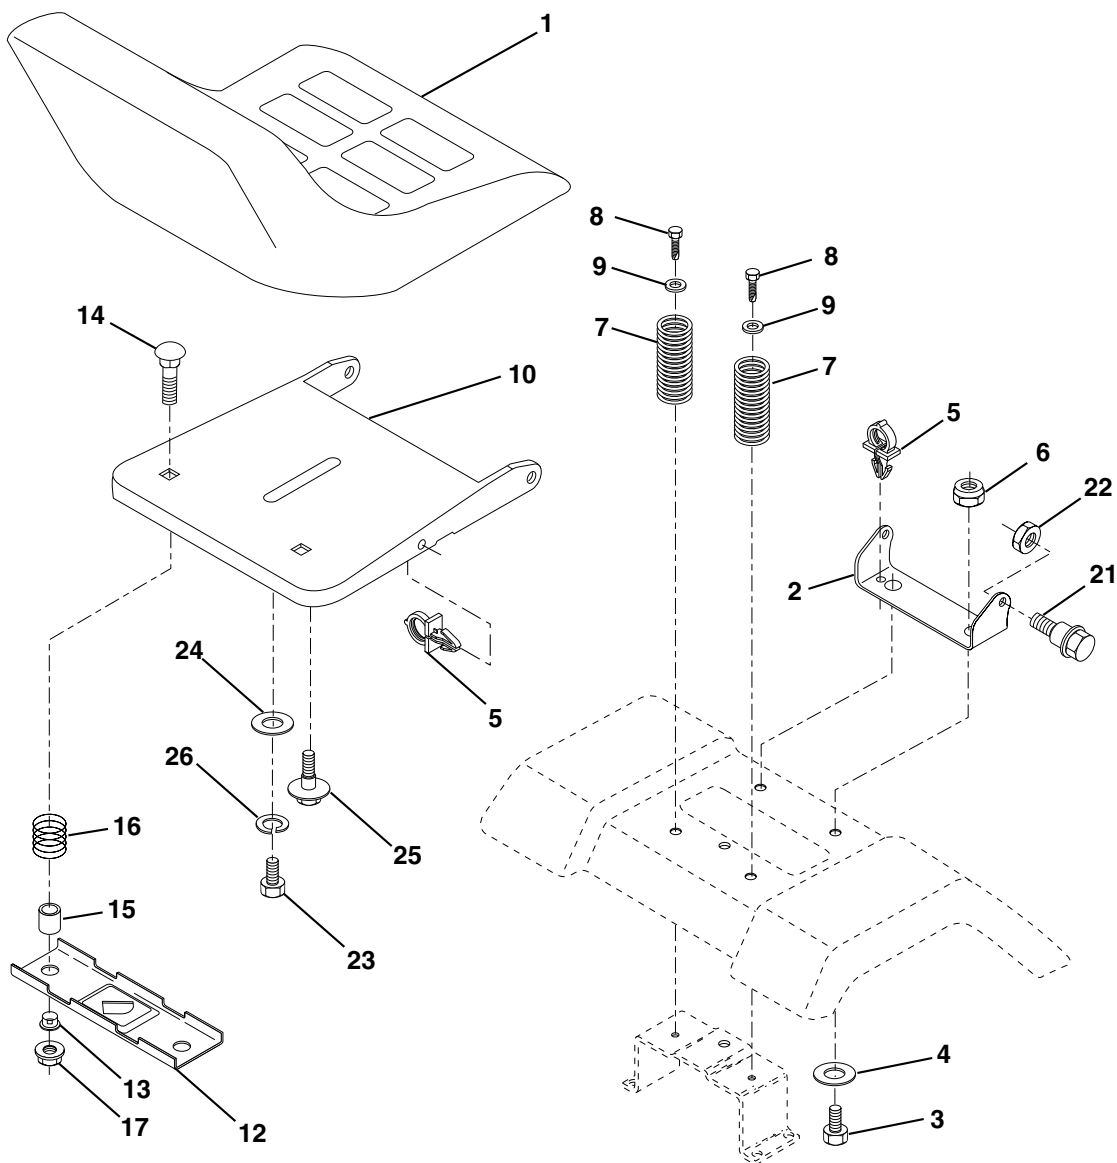

**NOTE:** All component dimensions given in U. S.  
inches 1 inch = 25.4 mm.

**TRACTOR - - MODEL NUMBER SO1542A, PRODUCT NUMBER 954 56 97-38  
ENGINE**

**OPTIONAL EQUIPMENT**  
**Spark Arrester**

KEY PART NO.	PART NO.	DESCRIPTION
1	170551	Control Th/ch Flag
2	17720408	Screw Hex Thd Cut 1/4-20 x 1/2
3	-----	Engine, B&S 282H07 (Order parts from engine manufacturer)
4	137352	Muffler Exhaust B&S
13	165291	Gasket Eng 1 313 Id Tin Plated
14	148456	Tube Drain Oil Easy
16	11050600	Washer Lock Ext Tooth 3/8
23	169837	Shield BRN/DBR Guard
29	137180	Kit Spark Arrestor (Flat Scrn)
31	184900	Tank Fuel Front
32	140527	Cap Asm Fuel

KEY PART NO.	PART NO.	DESCRIPTION
33	123487X	Clamp Hose
37	137040	Line Fuel 20"
38	181654	Plug Drain Oil
40	124028X	Bushing Snap Nyl Blk Fuel Line
44	17670412	Screw Thdrol 1/4-20 x 3/4
45	17000612	Screw Hex Wsh Thdrol 3/8-16
46	19091416	Washer 9/32 x 7/8 x 16 Ga
72	183906	Screw Socket Head 5/16-18 x 1
78	17060620	Screw 3/8-16 x 1-1/4
81	73510400	Nut Keps Hex 1/4-20 Unc

**NOTE:** All component dimensions given in U. S. inches 1 inch = 25.4 mm.

**TRACTOR - - MODEL NUMBER SO1542A, PRODUCT NUMBER 954 56 97-38  
SEAT ASSEMBLY**

**KEY PART  
NO. NO.**

KEY PART NO.	PART NO.	DESCRIPTION
1	127426X	Seat
2	140551	Bracket Seat Pivot
3	71110616	Bolt Hex 3/8 - 16 x 1
4	19131610	Washer 13/32 x 1 x10Ga.
5	145006	Clip Push-In Hinged
6	73800600	Nut Lock Hex w/Ins 3/8 - 16
7	124181X	Spring Seat Cprsn 2 250 Blk Zi
8	17000616	Screw 3/8-16 x 1.5
9	19131614	Washer 13/32 x 1 x 14 Ga
10	182493	Pan Pnt Seat (Blk)
12	121246X	Bracket Pnt Mounting Switch
13	121248X	Bushing Snap Blk Nyl
14	72050412	Bolt Rdhd Sht Nk 1/4 - 20 x 1-1/2