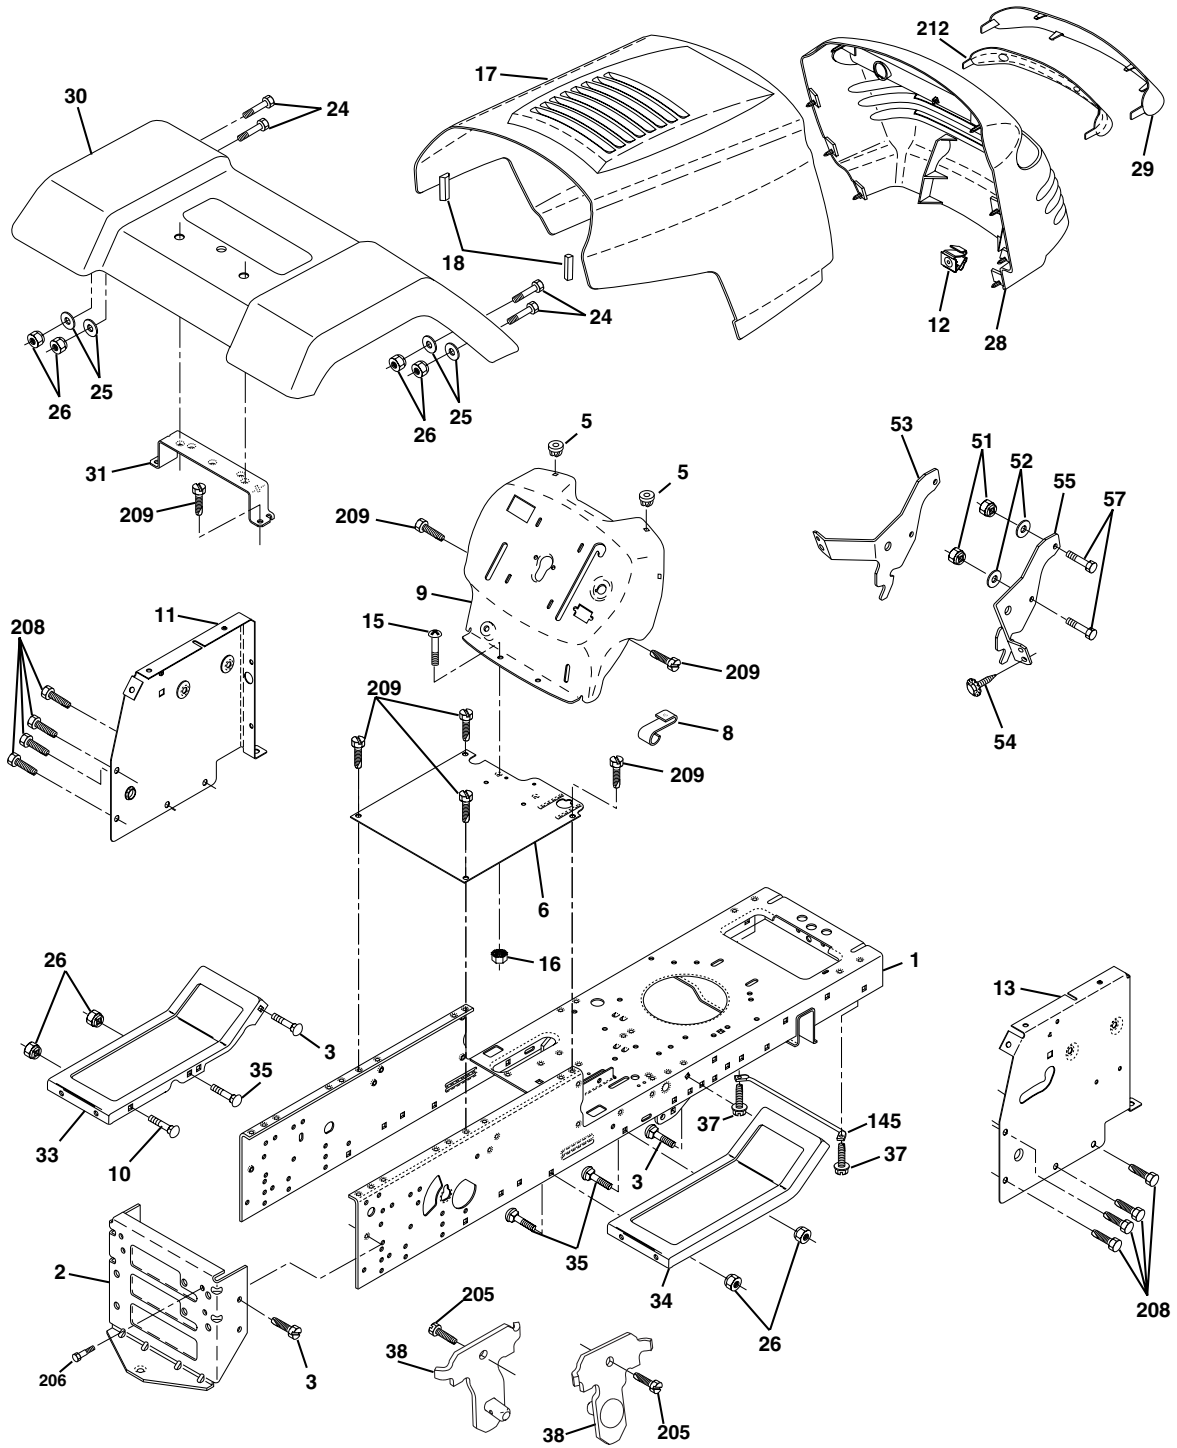

**TRACTOR - - MODEL NUMBER SO1542A, PRODUCT NUMBER 954 56 97-38
CHASSIS**

**TRACTOR - - MODEL NUMBER SO1542A, PRODUCT NUMBER 954 56 97-38
CHASSIS**

KEY NO.	PART NO.	DESCRIPTION
1	174620	Chassis
2	176554	Drawbar, Stretch
3	17060612	Screw 3/8-16 x 3/4
5	155272	Bumper, Hood/Dash
6	174643X013	Saddle Silkscreen
8	155138	Clip Retainer Slide-On
9	168347X011	Dash
10	72140608	Bolt, Carriage 3/8-16 x 1
11	174996	Panel Dash LH
12	145660	Clip Tinnerman Grille P.L
13	172105X010	Panel Silscr Dash RH
15	74180512	Screw Mach TRHD 5/16-18uncx3/4
16	73510500	Nut Keps 5/16-18 Unc
17	159639x417	Hood
18	184921	Bumper Hood
24	74780616	Bolt Fin Hex 3/8-16unc X 1 Gr. 5
25	19131312	Washer 13/32 X 13/16 X 12 Ga
26	73800600	Nut Lock Hex w/Ins 3/8-16 Unc
28	179101	Grille/Lens Asm.
29	140273X599	Lens Grille Private Label
30	169465X417	Fender
31	136619	Bracket Fender Repl 109873x
33	179716X417	Footrest Pnt LH
34	179717X417	Footrest Pnt RH
35	72110606	Bolt Rdhd Sht Sqnk 3/8-16 X3/4
37	17490508	Screw Thdrol 5/16-18 x 1/2 TYT
38	175710	Bracket Asm. Pivot Mower
51	73800400	Nut Lock W/Insert 1/4-20unc
52	19091416	Washer 9/32 x 7/8x16 Ga.
53	144697	Bracket Grille Lh
54	161464	Screw Hex 8-18 x 7/8
55	144696	Bracket Grille Rh
57	74780412	Bolt Fin Hex 1/4-20 unc x .75
145	156524	Rod Pivot Chassis/Hood
205	17490608	Screw Thdrol 3/8-16 x 1/2
206	170165	Bolt Shoulder 5/16-18
208	17670608	Screw Thdrol 3/8-16 x 1/2
209	17000612	Screw Hex Wsh Thdrol 3/8-16
212	156229	Insert Lens Reflect
---	5479J	Plug Button Blk 359 Dia Choke

NOTE: All component dimensions given in U. S.
inches 1 inch = 25.4 mm.