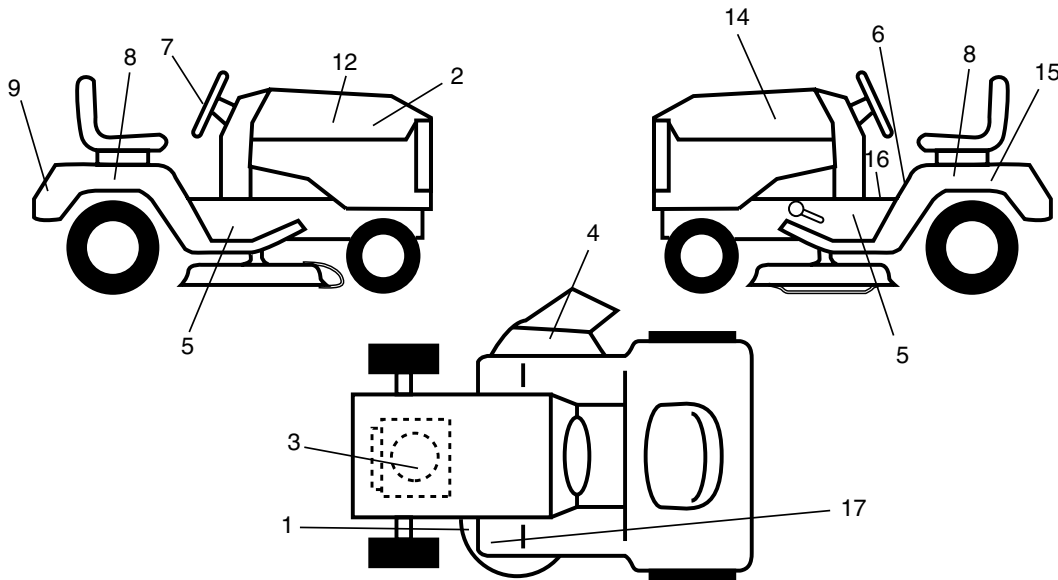

**NOTE:** All component dimensions given in U. S. inches 1 inch = 25.4 mm.

**TRACTOR - - MODEL NUMBER SO1542A, PRODUCT NUMBER 954 56 97-38  
SEAT ASSEMBLY**

**KEY PART  
NO. NO.**

KEY PART NO.	PART NO.	DESCRIPTION
1	127426X	Seat
2	140551	Bracket Seat Pivot
3	71110616	Bolt Hex 3/8 - 16 x 1
4	19131610	Washer 13/32 x 1 x10Ga.
5	145006	Clip Push-In Hinged
6	73800600	Nut Lock Hex w/Ins 3/8 - 16
7	124181X	Spring Seat Cprsn 2 250 Blk Zi
8	17000616	Screw 3/8-16 x 1.5
9	19131614	Washer 13/32 x 1 x 14 Ga
10	182493	Pan Pnt Seat (Blk)
12	121246X	Bracket Pnt Mounting Switch
13	121248X	Bushing Snap Blk Nyl
14	72050412	Bolt Rdhd Sht Nk 1/4 - 20 x 1-1/2

**NOTE:** All component dimensions given in U. S. inches 1 inch = 25.4 mm.

**TRACTOR -- MODEL NUMBER SO1542A, PRODUCT NUMBER 954 56 97-38  
DECALS**

**KEY PART  
NO. NO.**

KEY PART NO.	NO.	DESCRIPTION
1	181249	Decal, Clutch/Brake
2	185409	Decal, Replacement
3	184768	Decal, Engine HP
4	179128	Decal Deck "B" "42"
5	186195	Decal, Chassis Statesman
	186233	Decal, Chassis Agway
6	156439	Decal, Fender Danger
7	186193	Decal, Steering Statesman
	186232	Decal, Steering Agway
8	172200	Decal, Fender 5 Sp.
9	186198	Decal, Fender Statesman
	186209	Decal, Fender Agway

**NOTE:** All component dimensions given in U. S. inches 1 inch = 25.4 mm.

**TRACTOR -- MODEL NUMBER SO1542A, PRODUCT NUMBER 954 56 97-38  
LIFT ASSEMBLY**

KEY PART NO.	PART NO.	DESCRIPTION
1	159460	Wire Asm Inner/Sprg w/plunger
2	159471	Shaft Asm Lift RH
3	105767X	Pin Groove 1 500 Zinc
4	12000002	E Ring #5133-62
5	19211621	Washer 21/32 X 1 X 21 Ga
6	120183X	Bearing Nylon Blk 629 Id
7	109413X	Grip Handle Bicycle Matte Blk
8	124526X	Button Plunger Black
11	139865	Link Lift LH Fixed Length
12	139866	Link Lift RH Fixed Length