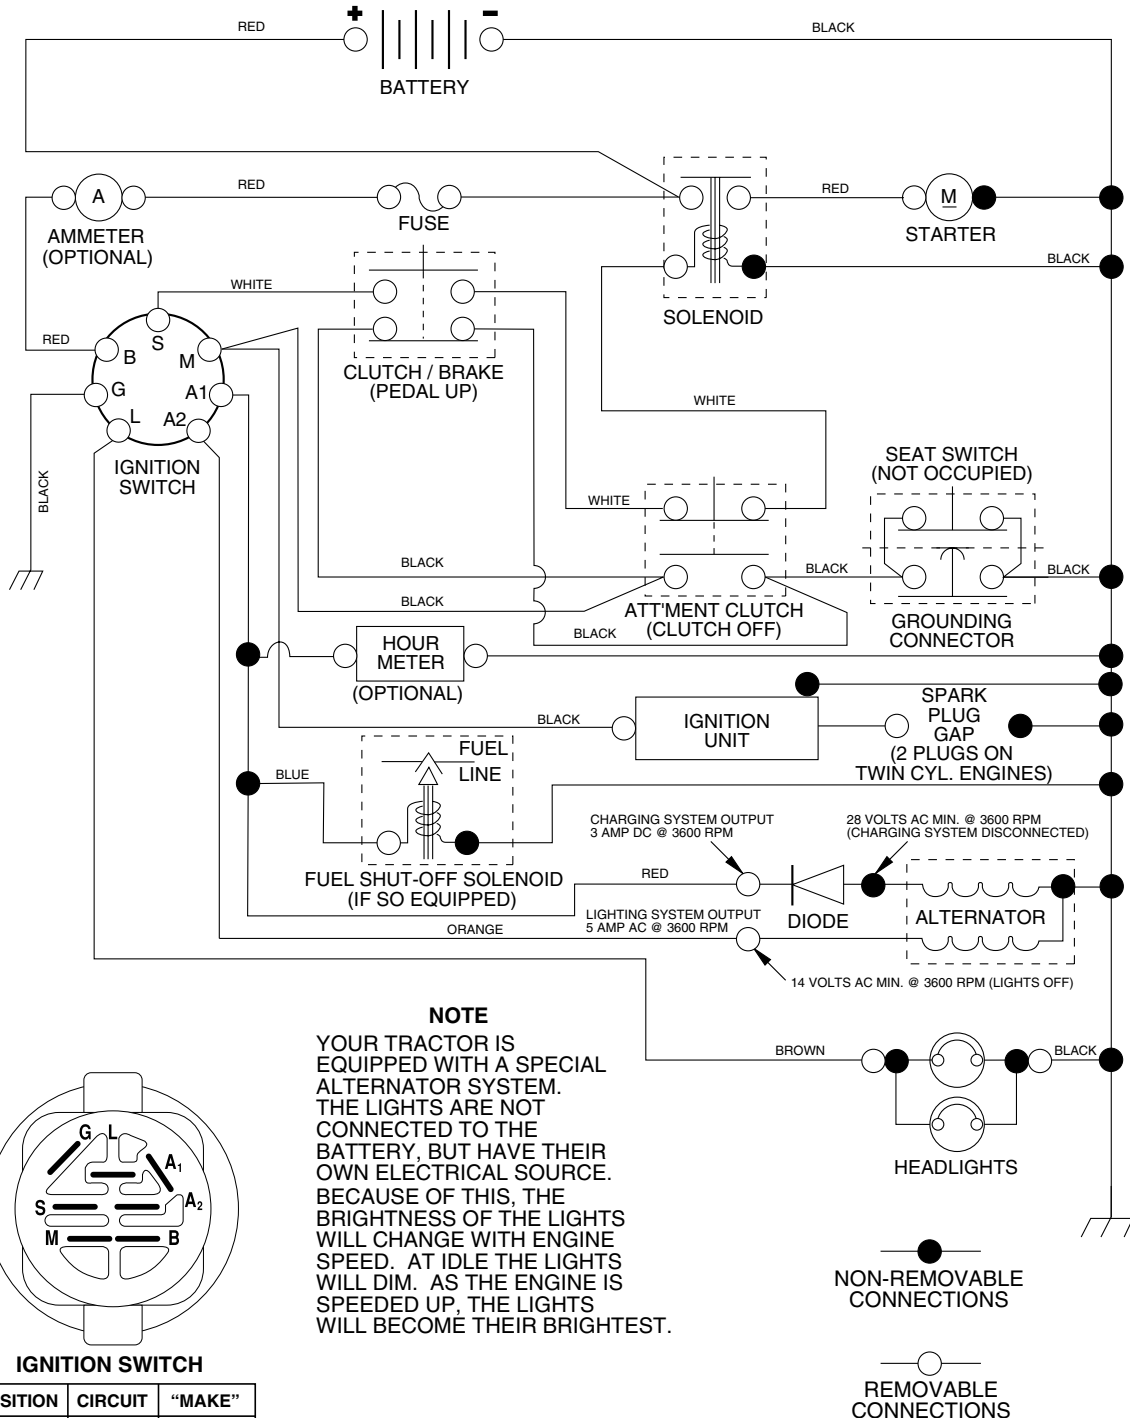

**TRACTOR -- MODEL NUMBER SO1542A, PRODUCT NUMBER 954 56 97-38  
SCHEMATIC**

# REPAIR PARTS

TRACTOR - - MODEL NUMBER SO1542A, PRODUCT NUMBER 954 56 97-38  
ELECTRICAL

**TRACTOR - - MODEL NUMBER SO1542A, PRODUCT NUMBER 954 56 97-38  
ELECTRICAL**

<b>KEY PART NO.</b>	<b>PART NO.</b>	<b>DESCRIPTION</b>
1	163465	Battery
2	74760412	Bolt Hex Hd 1/4-20unc X 3/4
8	176689	Box Battery
16	176138	Switch Interlock
21	175685	Harness Asm Light W/4152j
22	4152J	Bulb Light #1156
24	4799J	Cable Battery 6 Ga 11"red
25	146147	Cable Battery
26	175158	Fuse 20 AMP
27	73510400	Nut Keps Hex 1/4-20 Unc
28	4207J	Cable Ground 6 Ga 12"black
29	121305X	Switch Plunger Nc Gray
30	175566	Switch Ign
33	140401	Key Ign
40	179720	Harness Ign
41	71110408	Bolt Blk Fin Hex 1/4-20
42	131563	Cover Terminal Red
43	178861	Solenoid
48	140844	Adapter Ammeter
52	141940	Protection Wire Loop
90	180449	Cover Terminal Battery