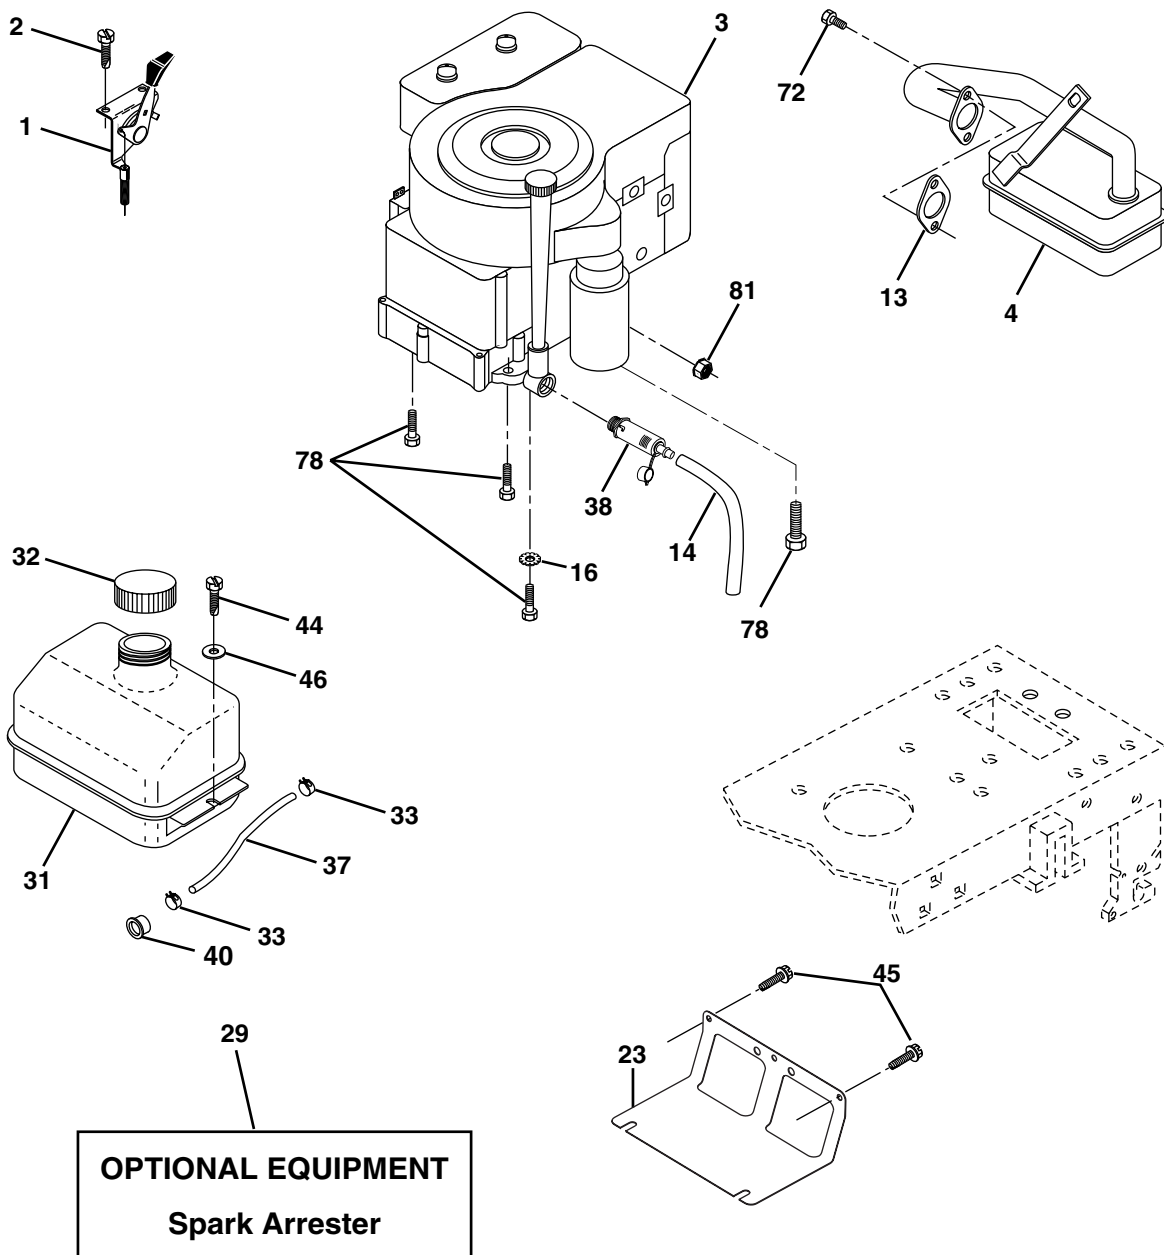

**NOTE:** All component dimensions given in U. S. inches 1 inch = 25.4 mm.

**TRACTOR - - MODEL NUMBER SO1542A, PRODUCT NUMBER 954 56 97-38**  
**STEERING ASSEMBLY**

**TRACTOR - - MODEL NUMBER SO1542A, PRODUCT NUMBER 954 56 97-38  
STEERING ASSEMBLY**

**NOTE:** All component dimensions given in U. S.  
inches 1 inch = 25.4 mm.

**TRACTOR - - MODEL NUMBER SO1542A, PRODUCT NUMBER 954 56 97-38  
ENGINE**

**OPTIONAL EQUIPMENT**  
**Spark Arrester**

KEY PART NO.	PART NO.	DESCRIPTION
1	170551	Control Th/ch Flag
2	17720408	Screw Hex Thd Cut 1/4-20 x 1/2
3	-----	Engine, B&S 282H07 (Order parts from engine manufacturer)
4	137352	Muffler Exhaust B&S
13	165291	Gasket Eng 1 313 Id Tin Plated
14	148456	Tube Drain Oil Easy
16	11050600	Washer Lock Ext Tooth 3/8
23	169837	Shield BRN/DBR Guard
29	137180	Kit Spark Arrestor (Flat Scrn)
31	184900	Tank Fuel Front
32	140527	Cap Asm Fuel

**NOTE:** All component dimensions given in U. S. inches 1 inch = 25.4 mm.

**TRACTOR -- MODEL NUMBER SO1542A, PRODUCT NUMBER 954 56 97-38  
LIFT ASSEMBLY**

KEY PART NO.	PART NO.	DESCRIPTION
1	159460	Wire Asm Inner/Sprg w/plunger
2	159471	Shaft Asm Lift RH
3	105767X	Pin Groove 1 500 Zinc
4	12000002	E Ring #5133-62
5	19211621	Washer 21/32 X 1 X 21 Ga
6	120183X	Bearing Nylon Blk 629 Id
7	109413X	Grip Handle Bicycle Matte Blk
8	124526X	Button Plunger Black
11	139865	Link Lift LH Fixed Length
12	139866	Link Lift RH Fixed Length