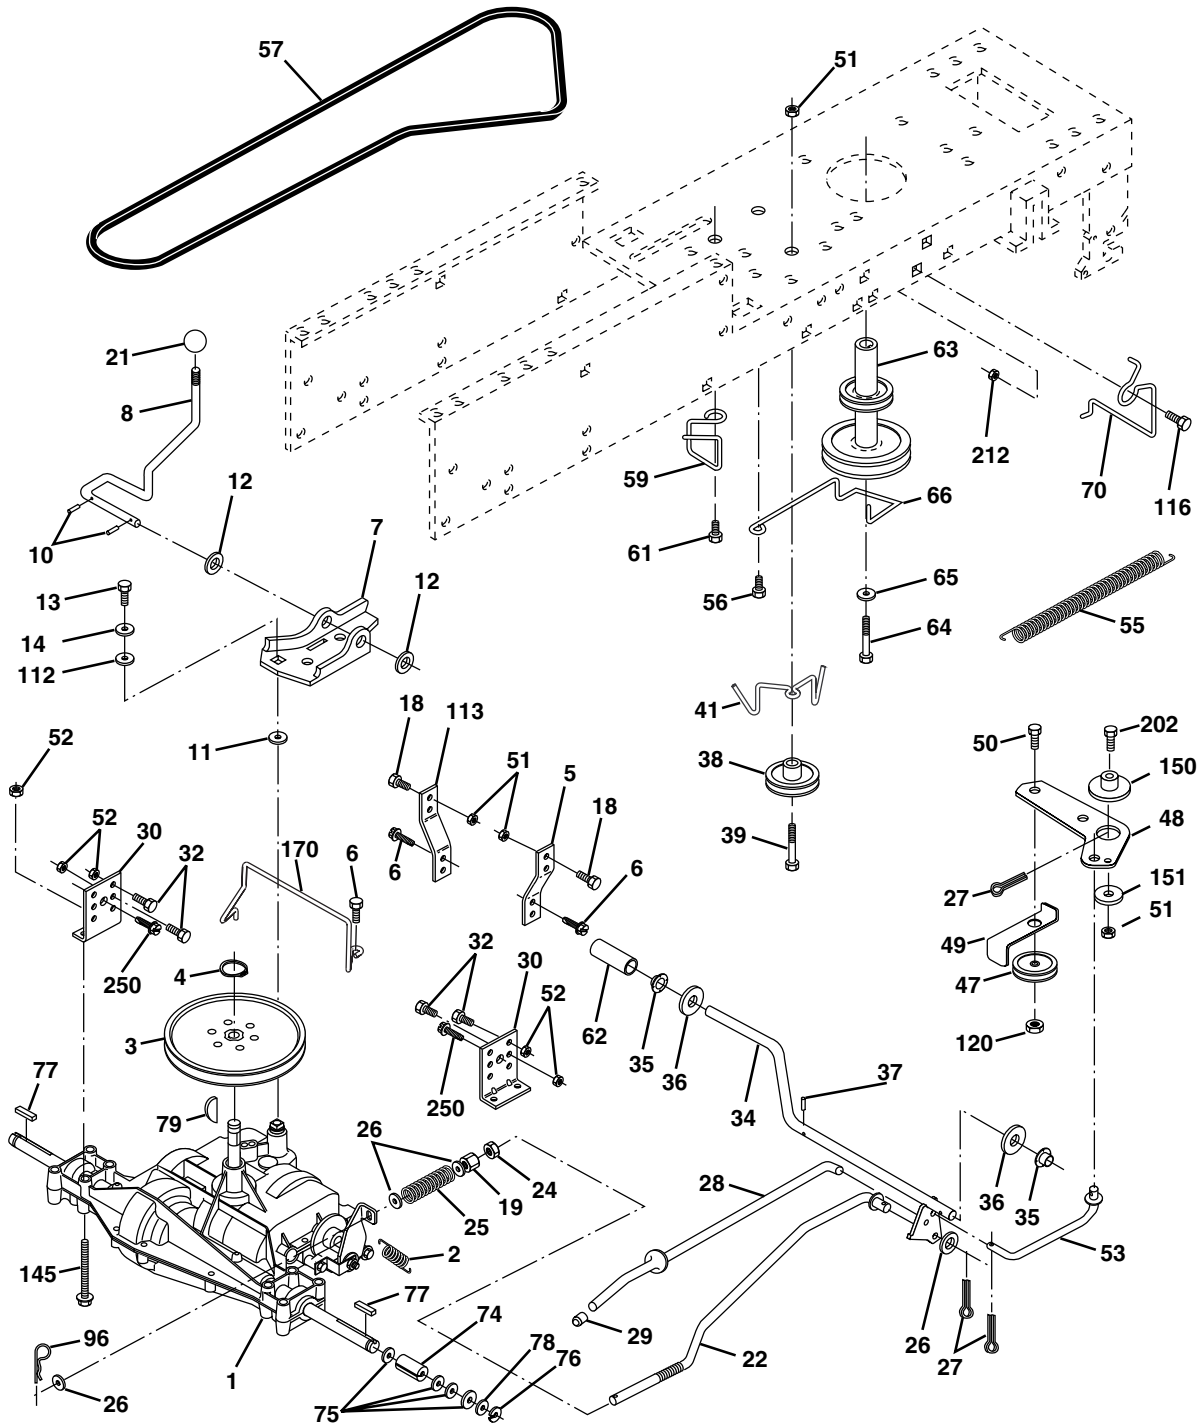

TRACTOR -- MODEL NUMBER SO1542A, PRODUCT NUMBER 954 56 97-38
GROUND DRIVE

**TRACTOR -- MODEL NUMBER SO1542A, PRODUCT NUMBER 954 56 97-38
GROUND DRIVE**

KEY PART NO.	PART NO.	DESCRIPTION	KEY PART NO.	PART NO.	DESCRIPTION
1	-----	Transaxle Peerless Model 205-544C (Order parts from transaxle manufacturer)	49	123205X	Retainer Belt Style Spring
2	146682	Spring Return Brake	50	72110612	Bolt Carr Sh 3/8-16 x 1-1/2 Gr. 5
3	123666X	Pulley Transaxle 18"tires	51	73680600	Nut Crownlock 3/8-16 Unc
4	12000028	Ring Retainer # 5100-62	52	73680500	Nut Crownlock 5/16-18 unc
5	121520X	Strap Torque 30 Degrees RH	53	105710X	Link Clutch 7 66
6	17060512	Screw 5/16-18 x 3/4	55	105709X	Spring Return Clutch 6 75
7	162240	Plate Rod Shift T/a	56	17060620	Screw 3/8-16 x 1-1/4
8	131679	Rod Shifter Blk	57	130801	V-Belt Ground Drive 95
10	76020416	Pin Cotter 1/8 X 1 Cad	59	169691	Keeper Belt Chassis Span Ctr
11	105701X	Washer Plate Shf 388 Sq Hole	61	17120614	Screw 3/8-16 x .875
12	19151216	Washer 15/32 X 3/4 X 16 Ga	62	8883R	Cover Pedal Blk Round
13	74550412	Bolt 1/4-28 unf Gr. 8 w/Patch	63	175410	Engine Pulley LT/YT
14	10040400	Washer Lock Hvy Helical 1/4	64	71170764	Bolt Hex 7/16-20x4 Gr 5
18	74780616	Bolt Fin Hex 3/8-16unc X 1 Gr. 5	65	10040700	Washer Lock Hvy Hlcl Spr 7/16
19	73800600	Nut lock Hex w/lns 3/8-16 Unc	66	154778	Keeper Belt Engine
21	106933X	Knob Rd 1/2-13 Plstc Thds Blk	70	134683	Guide Belt Mower Drive RH
22	130804	Rod Brake LT	74	137057	Spacer Axle
24	73350600	Nut Hex Jam 3/8-16 Unc	75	121749X	Washer 25/32 X 1 1/4 X 16 Ga
25	106888X	Spring Rod Brake 2 00 Zinc	76	12000001	E-ring #5133-75
26	19131316	Washer 13/32 X 13/16 X 16 Ga	77	123583X	Key Square 2 0 X 1845/ 1865
27	76020412	Pin Cotter 1/8 X 3/4 Cad	78	121748X	Washer 25/32 X 1-5/8 X 16 Ga
28	175765	Rod Brake Parking LT/YT	79	2228M	Key Woodruff
29	71673	Cap Brake Parking Black	96	4497H	Retainer Spring 1"
30	174973	Bracket Transmission	112	19091210	Washer 9/32 X 3/4 X 10 Ga
32	74760512	Bolt Fin Hex 5/16-18 x 3/4	113	127285X	Strap Torque 90 Degrees LH
34	175578	Shaft Asm Pedal Foot Nibbed	116	72140608	Bolt Rdhd Sq Neck 3/8-16 x 1
35	120183X	Bearing Nylon Blk 629 Id	120	73900600	Nut Lock Flg 3/8-16
36	19211616	Washer 21/32 X 1 X 16 Ga	145	74490540	Bolt Hex Flg.Hd. 5/16-18 x Gr.5
37	1572H	Pin Roll 3/16 X 1"	150	175456	Spacer Retainer Lt
38	179114	Pulley Composite Flat	151	19133210	Washer 13/32 x 2 x 10 Ga.
39	74760648	Bolt Fin Hex 3/8-16 x 3	170	178394	Keeper, Belt Transaxle
41	175556	Keeper Belt Idler	202	72110614	Bolt Carr Sh 3/8-16 x 1-3/4 Gr.5
47	127783	Pulley Idler V Groove Plastic	212	145212	Nut Hex Flg Lock
48	154407	Bellcrank Clutch Grnd Drv STL	250	17060612	Screw 3/8-16 x 3/4

NOTE: All component dimensions given in U. S. inches 1 inch = 25.4 mm.