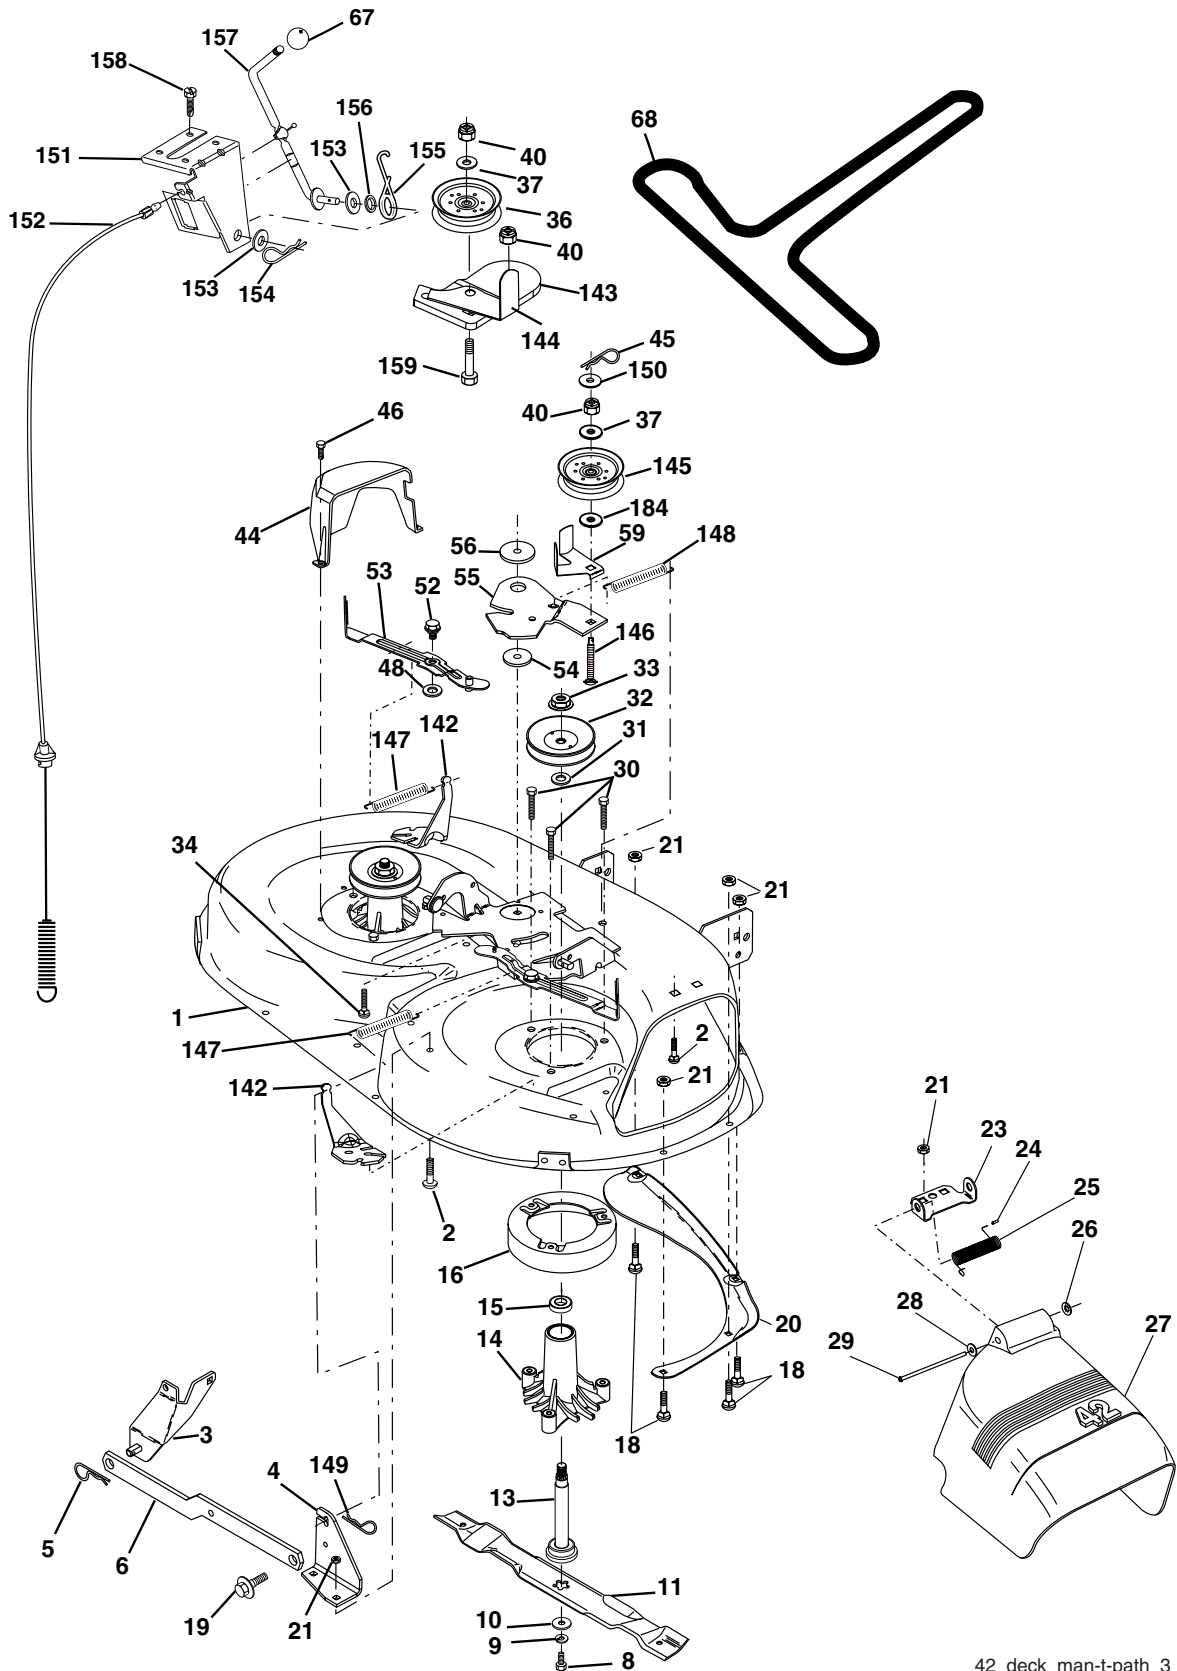

**WHEELS & TIRES**

**KEY PART  
NO. NO.**

KEY PART NO.	NO.	DESCRIPTION
1	59192	Cap, Tire valve
2	65139	Stem, Valve
3	106222X	Tire, Front
4	59904	Tube, Front (Service item only)
5	106732X624	Rim assembly, 6" front
6	278H	Fitting, Grease (Front wheel only)
7	9040H	Bearing, Flange (Front wheel only)
8	106108X624	Rim assembly, 8" rear
9	124635X	Tire, Rear
10	7152J	Tube, Rear (Service item only)
11	104757X428	Cap, Hub Axle
--	144334	Sealant, Tire (10 oz. Tube)

**NOTE:** All component dimensions given in U. S. inches 1 inch = 25.4 mm.

**TRACTOR -- MODEL NUMBER SO1542A, PRODUCT NUMBER 954 56 97-38  
LIFT ASSEMBLY**

KEY PART NO.	PART NO.	DESCRIPTION
1	159460	Wire Asm Inner/Sprg w/plunger
2	159471	Shaft Asm Lift RH
3	105767X	Pin Groove 1 500 Zinc
4	12000002	E Ring #5133-62
5	19211621	Washer 21/32 X 1 X 21 Ga
6	120183X	Bearing Nylon Blk 629 Id
7	109413X	Grip Handle Bicycle Matte Blk
8	124526X	Button Plunger Black
11	139865	Link Lift LH Fixed Length
12	139866	Link Lift RH Fixed Length

KEY PART NO.	PART NO.	DESCRIPTION
13	4939M	Retainer Spring
15	173288	Link Front
16	73350800	Nut Jam Hex 1/2-13 Unc
17	175689	Trunnion
18	73800800	Nut Lockw/Wsh 1/2-13 Unc
19	139868	Arm Suspension Rear
20	163552	Retainer, Spring
31	169865	Bearing Pvt Lift
32	73540600	Nut Crownlock 3/8-24

**NOTE:** All component dimensions given in U. S. inches 1 inch = 25.4 mm.

**TRACTOR - - MODEL NUMBER SO1542A, PRODUCT NUMBER 954 56 97-38**  
**MOWER DECK**

42\_deck\_man-t-path\_3

**TRACTOR - - MODEL NUMBER SO1542A, PRODUCT NUMBER 954 56 97-38  
MOWER DECK**