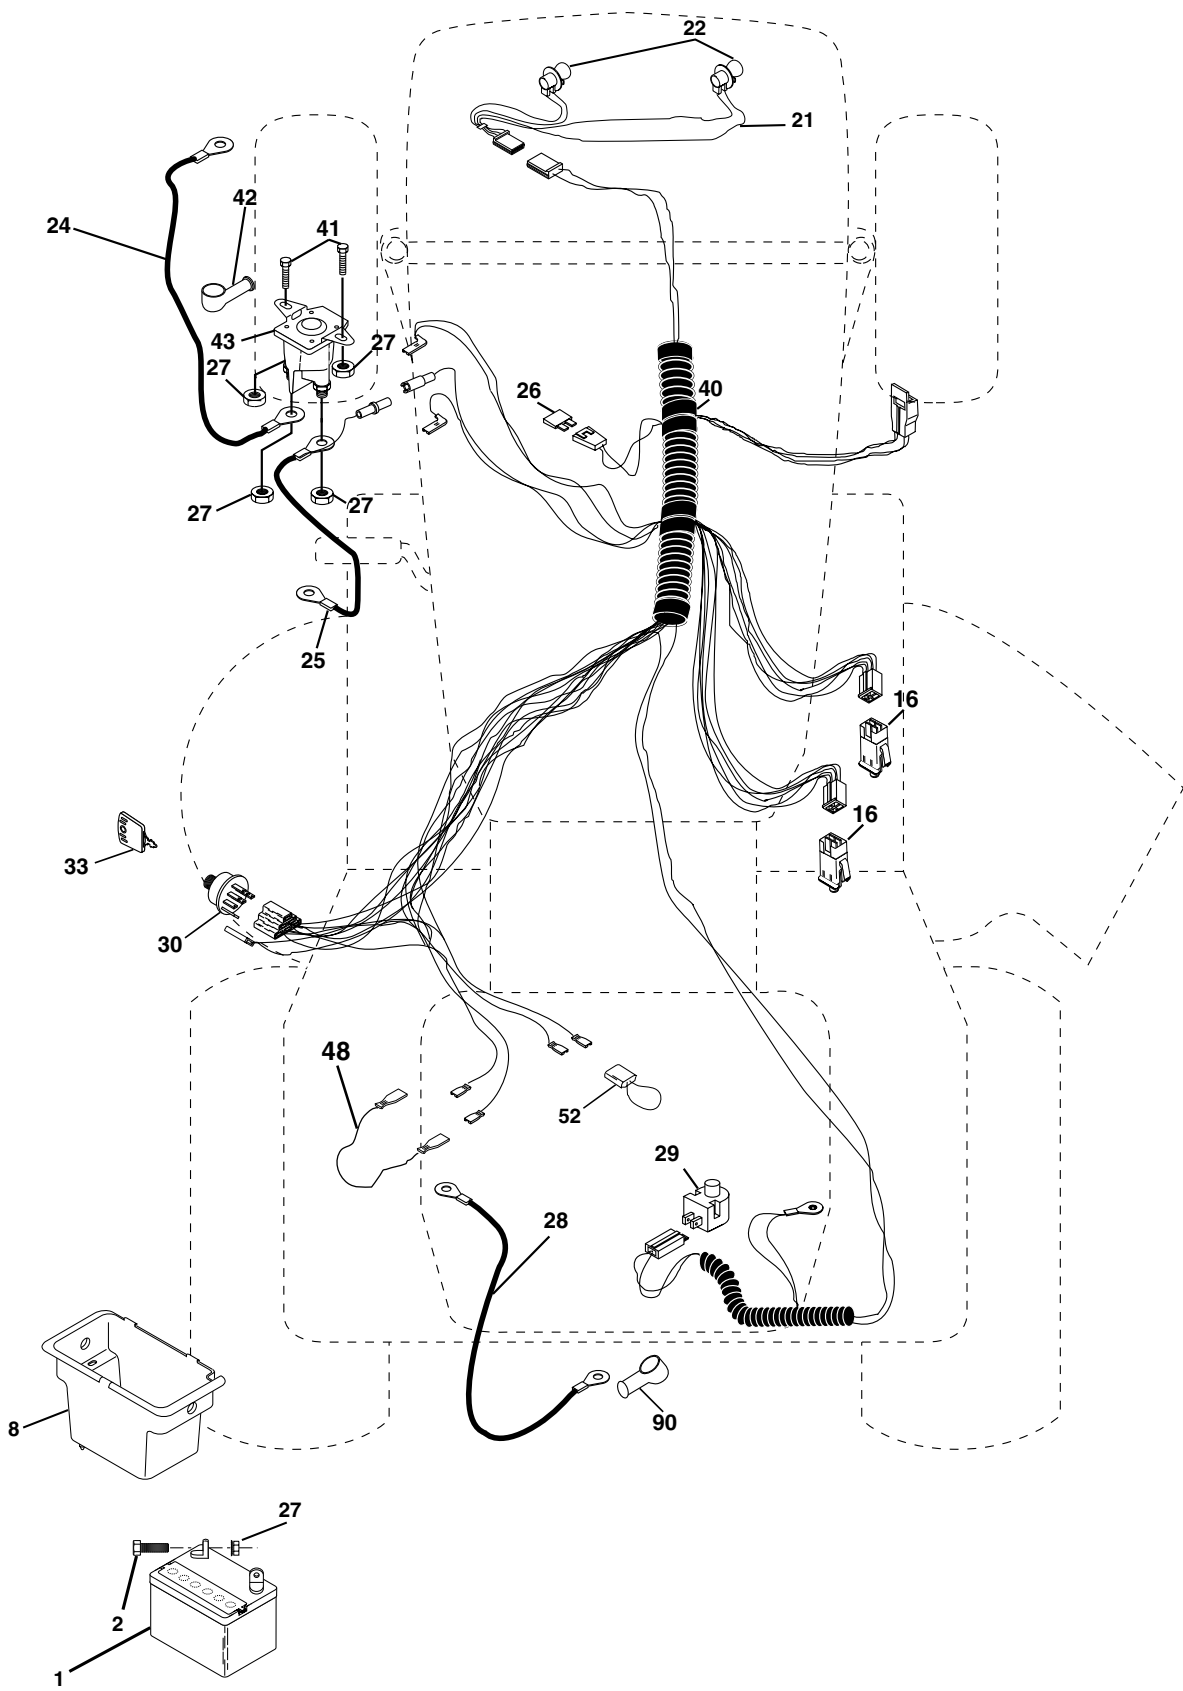

**TRACTOR -- MODEL NUMBER SO1542A, PRODUCT NUMBER 954 56 97-38  
SCHEMATIC**

# REPAIR PARTS

TRACTOR - - MODEL NUMBER SO1542A, PRODUCT NUMBER 954 56 97-38  
ELECTRICAL

**TRACTOR - - MODEL NUMBER SO1542A, PRODUCT NUMBER 954 56 97-38  
ELECTRICAL**

<b>KEY PART NO.</b>	<b>PART NO.</b>	<b>DESCRIPTION</b>
1	163465	Battery
2	74760412	Bolt Hex Hd 1/4-20unc X 3/4
8	176689	Box Battery
16	176138	Switch Interlock
21	175685	Harness Asm Light W/4152j
22	4152J	Bulb Light #1156
24	4799J	Cable Battery 6 Ga 11"red
25	146147	Cable Battery
26	175158	Fuse 20 AMP
27	73510400	Nut Keps Hex 1/4-20 Unc
28	4207J	Cable Ground 6 Ga 12"black
29	121305X	Switch Plunger Nc Gray
30	175566	Switch Ign
33	140401	Key Ign
40	179720	Harness Ign
41	71110408	Bolt Blk Fin Hex 1/4-20
42	131563	Cover Terminal Red
43	178861	Solenoid
48	140844	Adapter Ammeter
52	141940	Protection Wire Loop
90	180449	Cover Terminal Battery

**NOTE:** All component dimensions given in U. S.  
inches 1 inch = 25.4 mm.

**TRACTOR - - MODEL NUMBER SO1542A, PRODUCT NUMBER 954 56 97-38  
ENGINE**

**OPTIONAL EQUIPMENT**  
**Spark Arrester**

KEY PART NO.	PART NO.	DESCRIPTION
1	170551	Control Th/ch Flag
2	17720408	Screw Hex Thd Cut 1/4-20 x 1/2
3	-----	Engine, B&S 282H07 (Order parts from engine manufacturer)
4	137352	Muffler Exhaust B&S
13	165291	Gasket Eng 1 313 Id Tin Plated
14	148456	Tube Drain Oil Easy
16	11050600	Washer Lock Ext Tooth 3/8
23	169837	Shield BRN/DBR Guard
29	137180	Kit Spark Arrestor (Flat Scrn)
31	184900	Tank Fuel Front
32	140527	Cap Asm Fuel