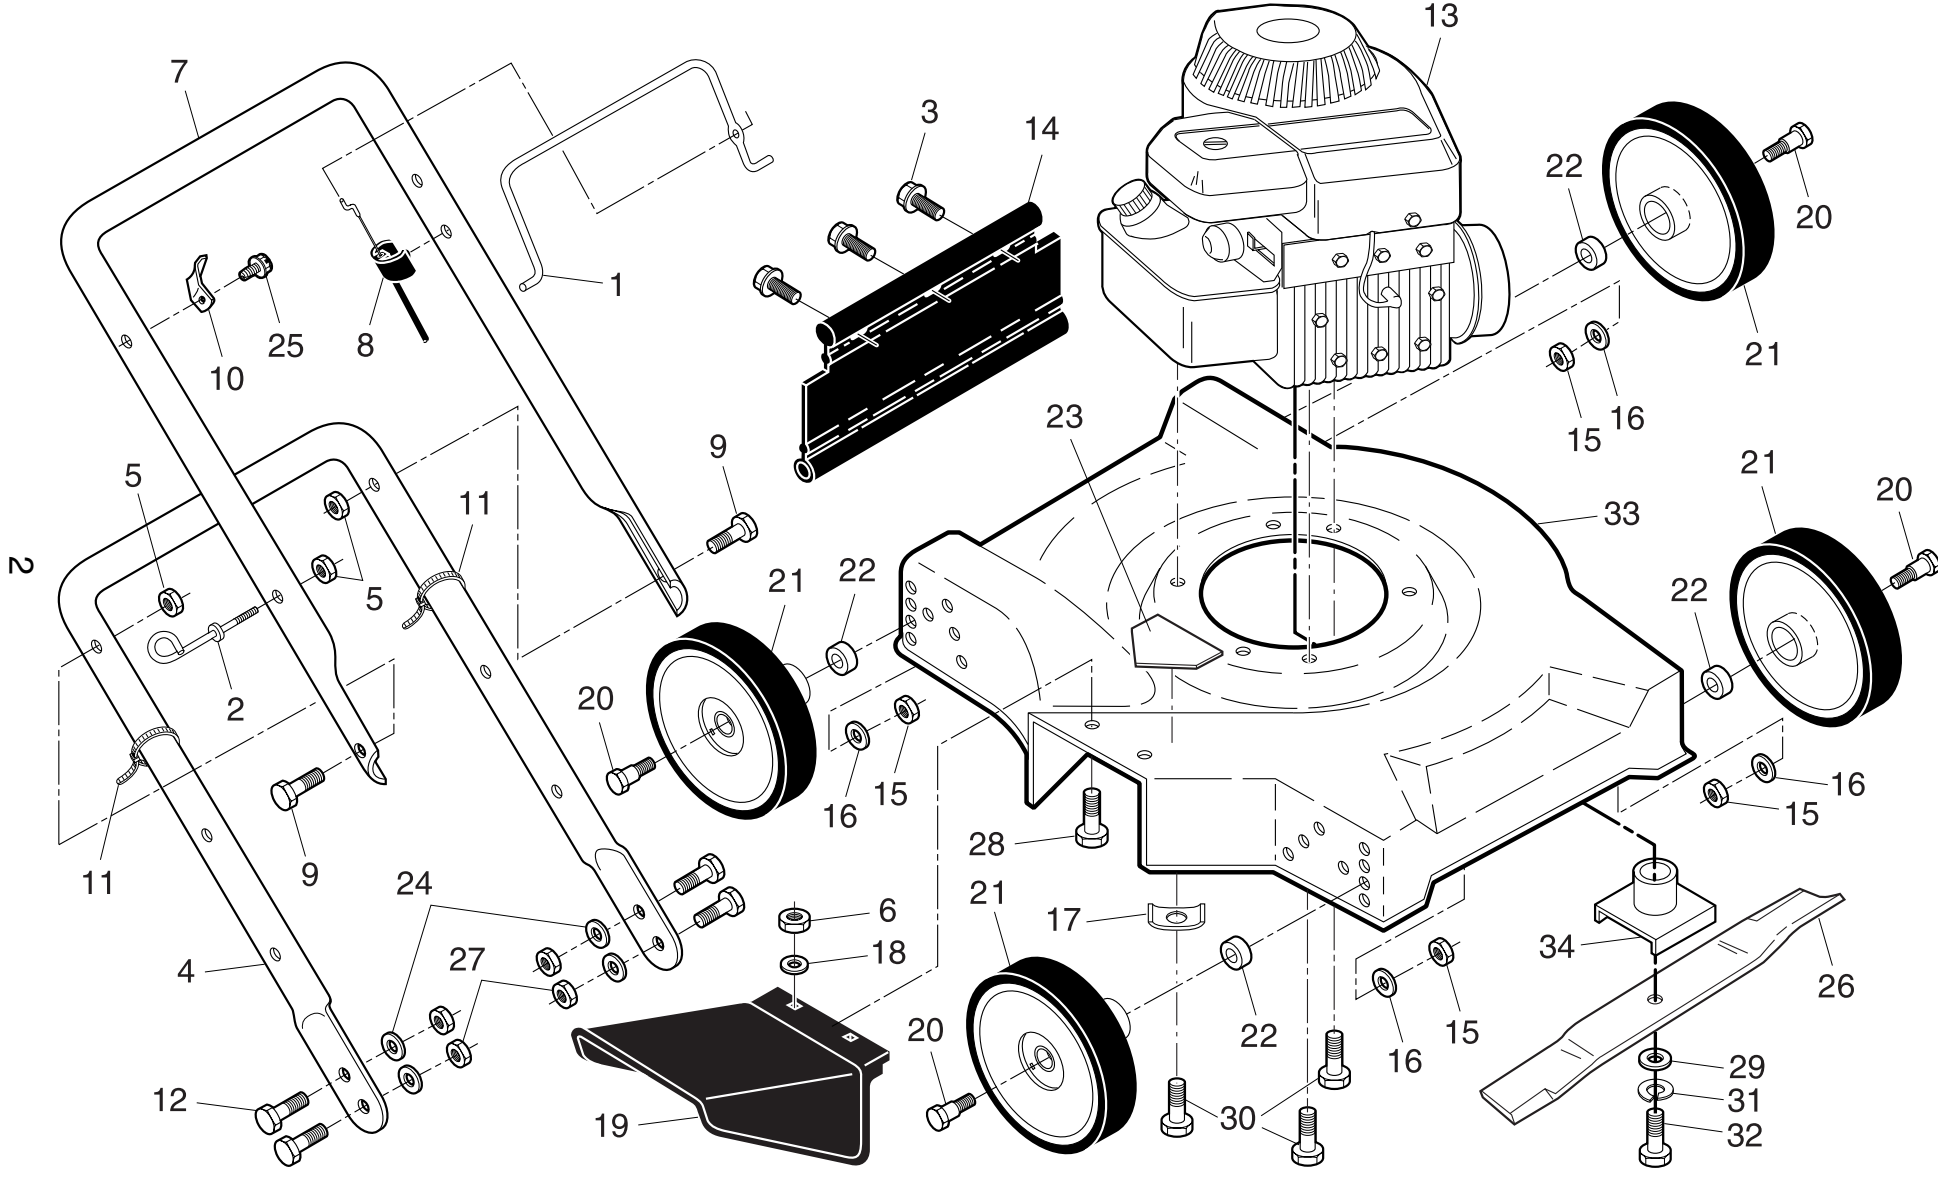

ROTARY LAWN MOWER - - MODEL NUMBER RA375N20SE

www.mymowerparts.com

For Parts Call K&T 606-678-9623 or 606-561-4983

ROTARY LAWN MOWER - - MODEL NUMBER RA375N20SE

KEY NO.	PART NO.	DESCRIPTION
1	86902	Control Bar
2	179585	Rope Guide
3	189241	Hex Washer Head Self-Tapping Screw
4	172146X479	Lower Handle
5	132004	Nut, Hex 1/4-20
6	73800400	Locknut, Hex 1/4-20
7	169711X479	Upper Handle
8	163799	Engine Zone Control Cable
9	74350424	Bolt, Hex Head 1/4-20 x 1-1/2
10	86899X004	Up-Stop Bracket
11	66426	Wire Tie
12	137009	Bolt, Hex Head 3/8-16 x 1
13	- - -	Engine, Briggs & Stratton, Model Number 9L902 (For engine service and replacement parts, call Briggs & Stratton at 1-800-233-3723)
14	189239	Rear Deflector
15	751592	Locknut, Hex 5/8-16
16	61537	Washer, Flat 25/64 x 1/4 x 29/32
17	851201X004	Engine Washer
18	53847	Flat Washer
19	752052	Discharge Guard
20	67609	Bolt, Shoulder 3/8-16 x 2-1/2
21	800060	Wheel & Tire Assembly

KEY NO.	PART NO.	DESCRIPTION
22	136624	Spacer
23	107339X	Danger Decal
24	55611	Washer, Flat 3/8
25	750634	Screw, Threaded, Rolled #10-24 x 1/2
26	145106	Blade, 20"
27	132010	Nut, Hex, Flangelock 3/8-16
28	74760412	Bolt, Hex Head 1/4-20 x 3/4
29	851074	Washer, Hardened
30	150406	Screw, Hex Head, Threaded, Rolled 3/8-16 x 1
31	850263	Helical Lock Washer
32	851084	Screw, Machine, Hex Head, Grade 8, 3/8-24 x 1-3/8
33	189654	Housing Assembly
34	850977	Blade Adapter
--	162300	Decal, Warning (not shown)
--	193747	Operator's Manual, English
--	193749	Operator's Manual, French
--	193790	Repair Parts Manual, English / French

Available accessories not included with mower:

-- GCK3200 Grass Catcher

NOTE: All component dimensions given in U.S. inches.
1 inch = 25.4 mm