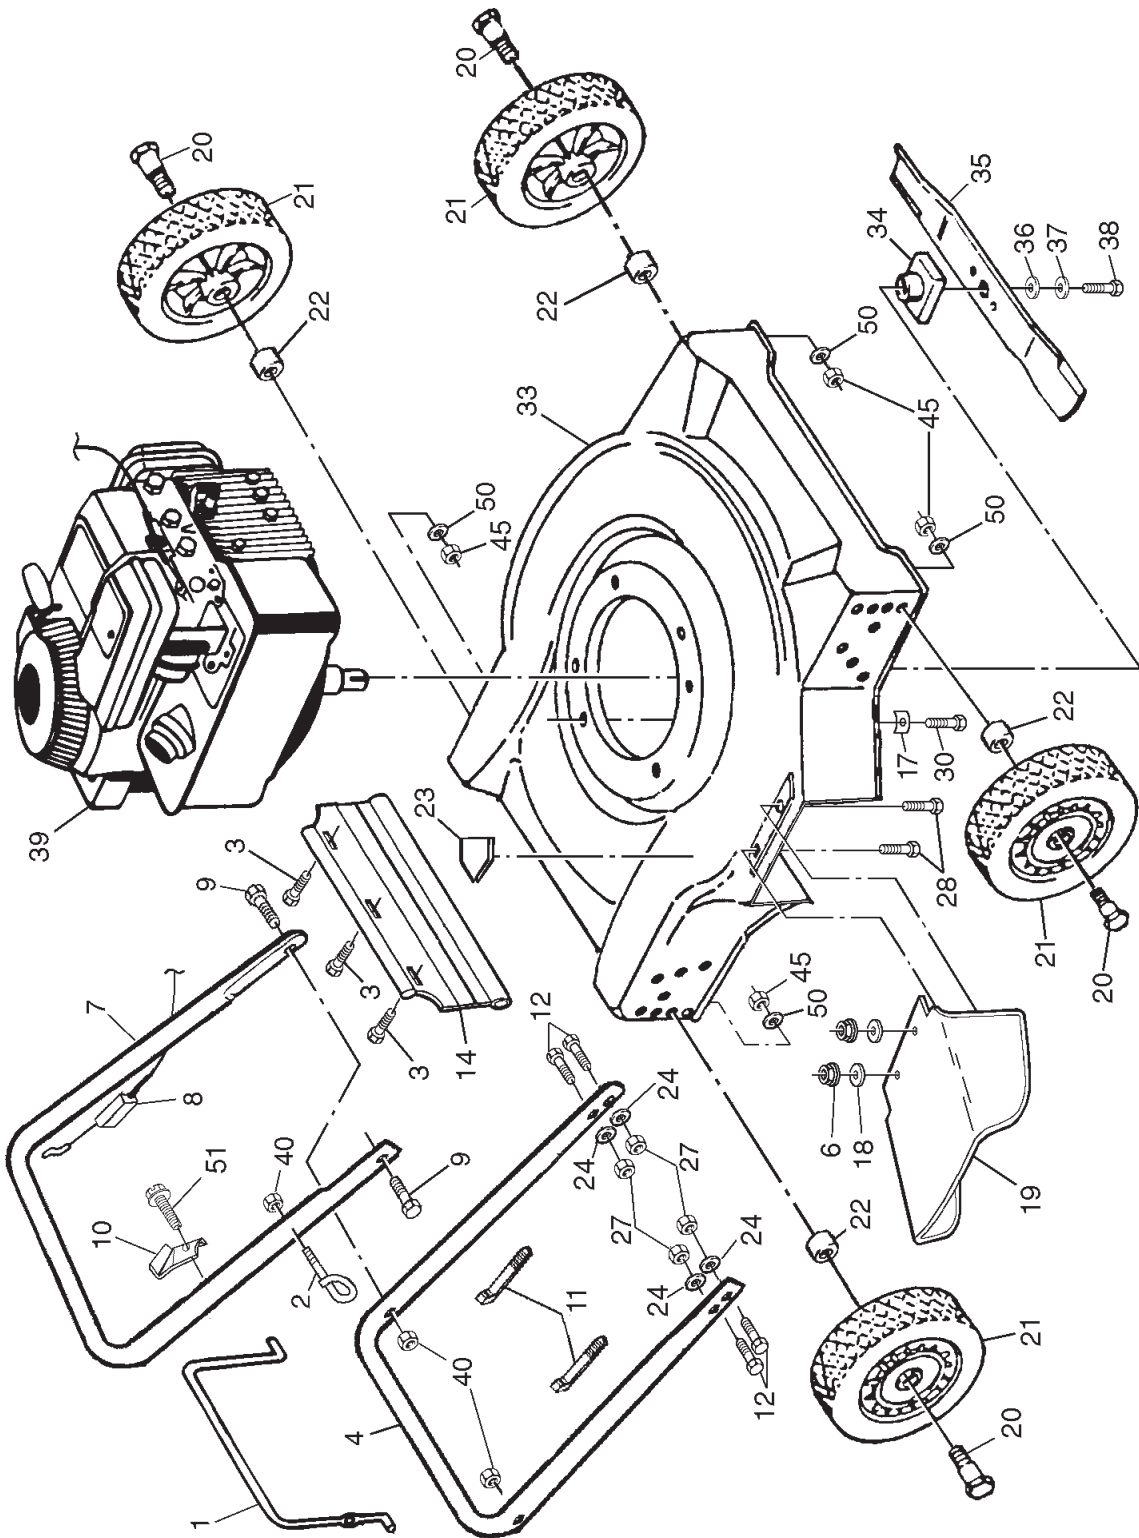

ROTARY LAWN MOWER -- MODEL NUMBER RA375N20SD

ROTARY LAWN MOWER - - MODEL NUMBER RA375N20SD

KEY NO.	PART NO.	DESCRIPTION	KEY NO.	PART NO.	DESCRIPTION
1	86902	Control Bar	33	189654	Housing Kit
2	179585	Rope Guide	34	850977	Blade Adapter
3	189241	Hex Washer Head Self-Tapping Screw	35	145106	Blade 20"
4	172146X479	Lower Handle	36	851074	Washer (Hardened)
6	73800400	Locknut 1/4-20	37	850263	Helical Lock Washer
7	169711X479	Upper Handle	38	851084	Hex Head Machine Screw 3/8-24 x 1-3/8 Grade 8
8	163799	Engine Zone Control Cable	39	- - -	Engine, Briggs & Stratton, Model Number 9L902 (For engine service and replacement parts, call Briggs & Stratton at 1-800-233-3723)
9	74350424	Hex Head Bolt 1/4-20 x 1-1/2	40	132004	Hex Nut 1/4-20
10	86899X004	Up-Stop Bracket	45	751592	Locknut 5/8- 16
11	66426	Wire Tie	50	61537	Washer
12	137009	Hex Head Bolt 3/8-16 x 1	51	750634	Screw
14	189239	Rear Deflector	- -	162300	Decal, Warning, Dom Ser. Inj E/F
17	851201X004	Engine Washer	- -	172777	Operator's Manual, English
18	53847	Flat Washer	- -	172778	Operator's Manual, French
19	752052	Discharge Guard	- -	190845	Repair Parts Manual, English / French
20	67609	Shoulder Bolt			
21	800060	Wheel Assembly			
22	136624	Spacer Washer			
23	107339X	Danger Decal			
24	55611	Washer			
27	132010	Flanged Locknut 3/8-16			
28	74760412	Hex Head Bolt 1/4-20 x 3/4			
30	150406	Hex Head Thread Rolling Screw 3/8-16 x 1			

Available accessories not included with mower:
 - - GCK3200 Grass Catcher

NOTE: All component dimensions given in U.S. inches.
 1 inch = 25.4 mm