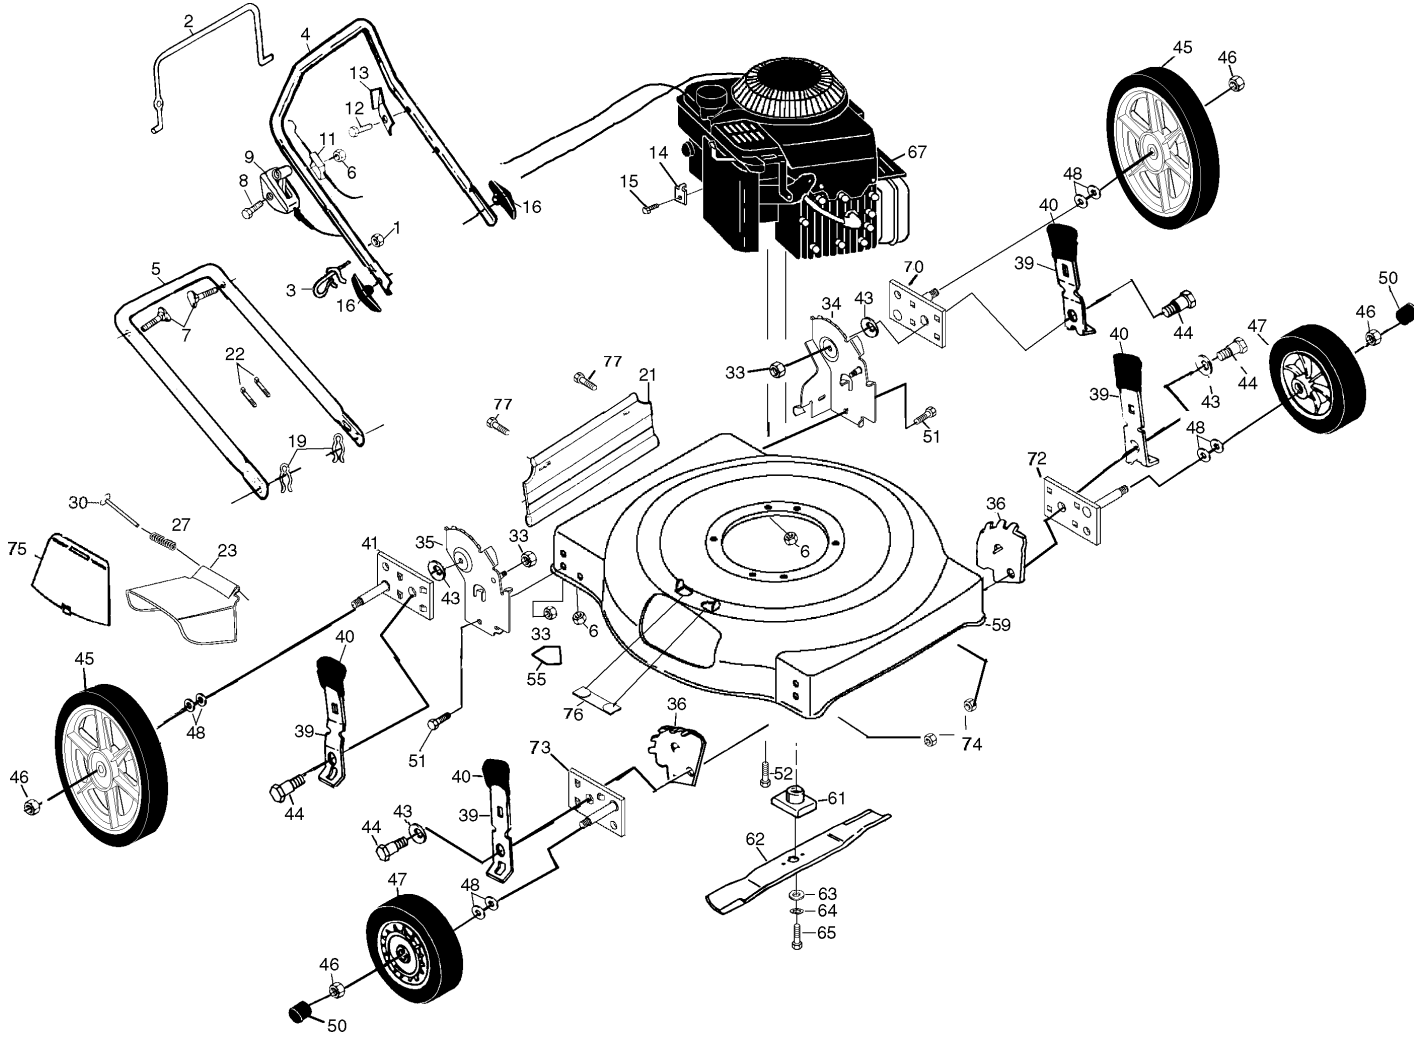

# REPAIR PARTS

## ROTARY LAWN MOWER - - MODEL NO. PR6N22SHB

## ROTARY LAWN MOWER - - MODEL NO. PR6N22SHB

KEY NO.	PART NO.	DESCRIPTION	KEY NO.	PART NO.	DESCRIPTION
1	63601	Locknut 1/4-20	45	170258	Wheel Assembly (Rear)
2	170285	Control Bar	46	83923	Locknut 1/16-18
3	132001	Rope Guide	47	170261	Wheel Assembly (Front)
4	172139X479	Upper Handle	48	57143	Washer
5	169708X479	Lower Handle	50	77400	Hubcap
6	63601	Locknut 1/4-20	51	74760514	Hex Head Bolt 5/16-18x
7	131959	Handle Bolt 5/16-18	52	150406	Hex Head Thread Rolling Screw 3/8-16 x 1
8	144929	Hex Washer Head Screw 1/4-20 x 2-1/8	55	107339X	Danger Decal
9	<b>170297</b>	Throttle Control	59	<b>172820</b>	Lawn Mower Housing (Incl. Key Nos. 55)
11	<b>133107</b>	Engine Zone Control Cable	61	851514	Blade Adapter
12	750097	Hex Washer Head Screw #10-24 x 1/2	62	141114	22" Blade
13	850733X004	Up-Stop Bracket	63	851074	Hardened Washer
14	213146	Cable Clamp	64	850263	Helical Lockwasher 3/8
15	83816	Screw #10 x 5/8	65	851084	Screw Hex Head 3/8-24 x 1-3/8 (Grd. 8)
16	170146	Handle Knob	67	-----	Engine - Briggs & Stratton Model No. 12H802
19	51793	Hairpin Cotter			Order parts from engine manufacturer
21	165858	Rear Deflector	70	167130X004	Axle Arm Assem.(LR)
22	66426	Wire Tie	72	167132X004	Axle Arm Assm. ((LF)
23	160831	Discharge Guard	73	167133X004	Axle Arm Assm. (RF)
27	160832	Torsion Spring	74	751153	Nut
30	160833	Hinge Rod	75	160830	Plate. Mulcher
33	63124	Locknut 5/16-18	76	161622	Clip. Closeout
34	170373X479	Wheel Bracket Support (Left)	77	74760412	Screw
35	170374X479	Wheel Bracket Support (Right)	--	172782	Operator's Manual (English)
36	160835X007	Wheel Bracket Adjuster	--	172783	Operator's Manual (French)
39	168360X004	Selector Spring	--	162300	Warning Decal(Not Shown)
40	170143	Selector Knob	--	<b>175453</b>	Replacement Parts Manual
41	167131X004	Axle Arm Assembly (RR)			
43	19112222	Washer			
44	160828	Shoulder Bolt			