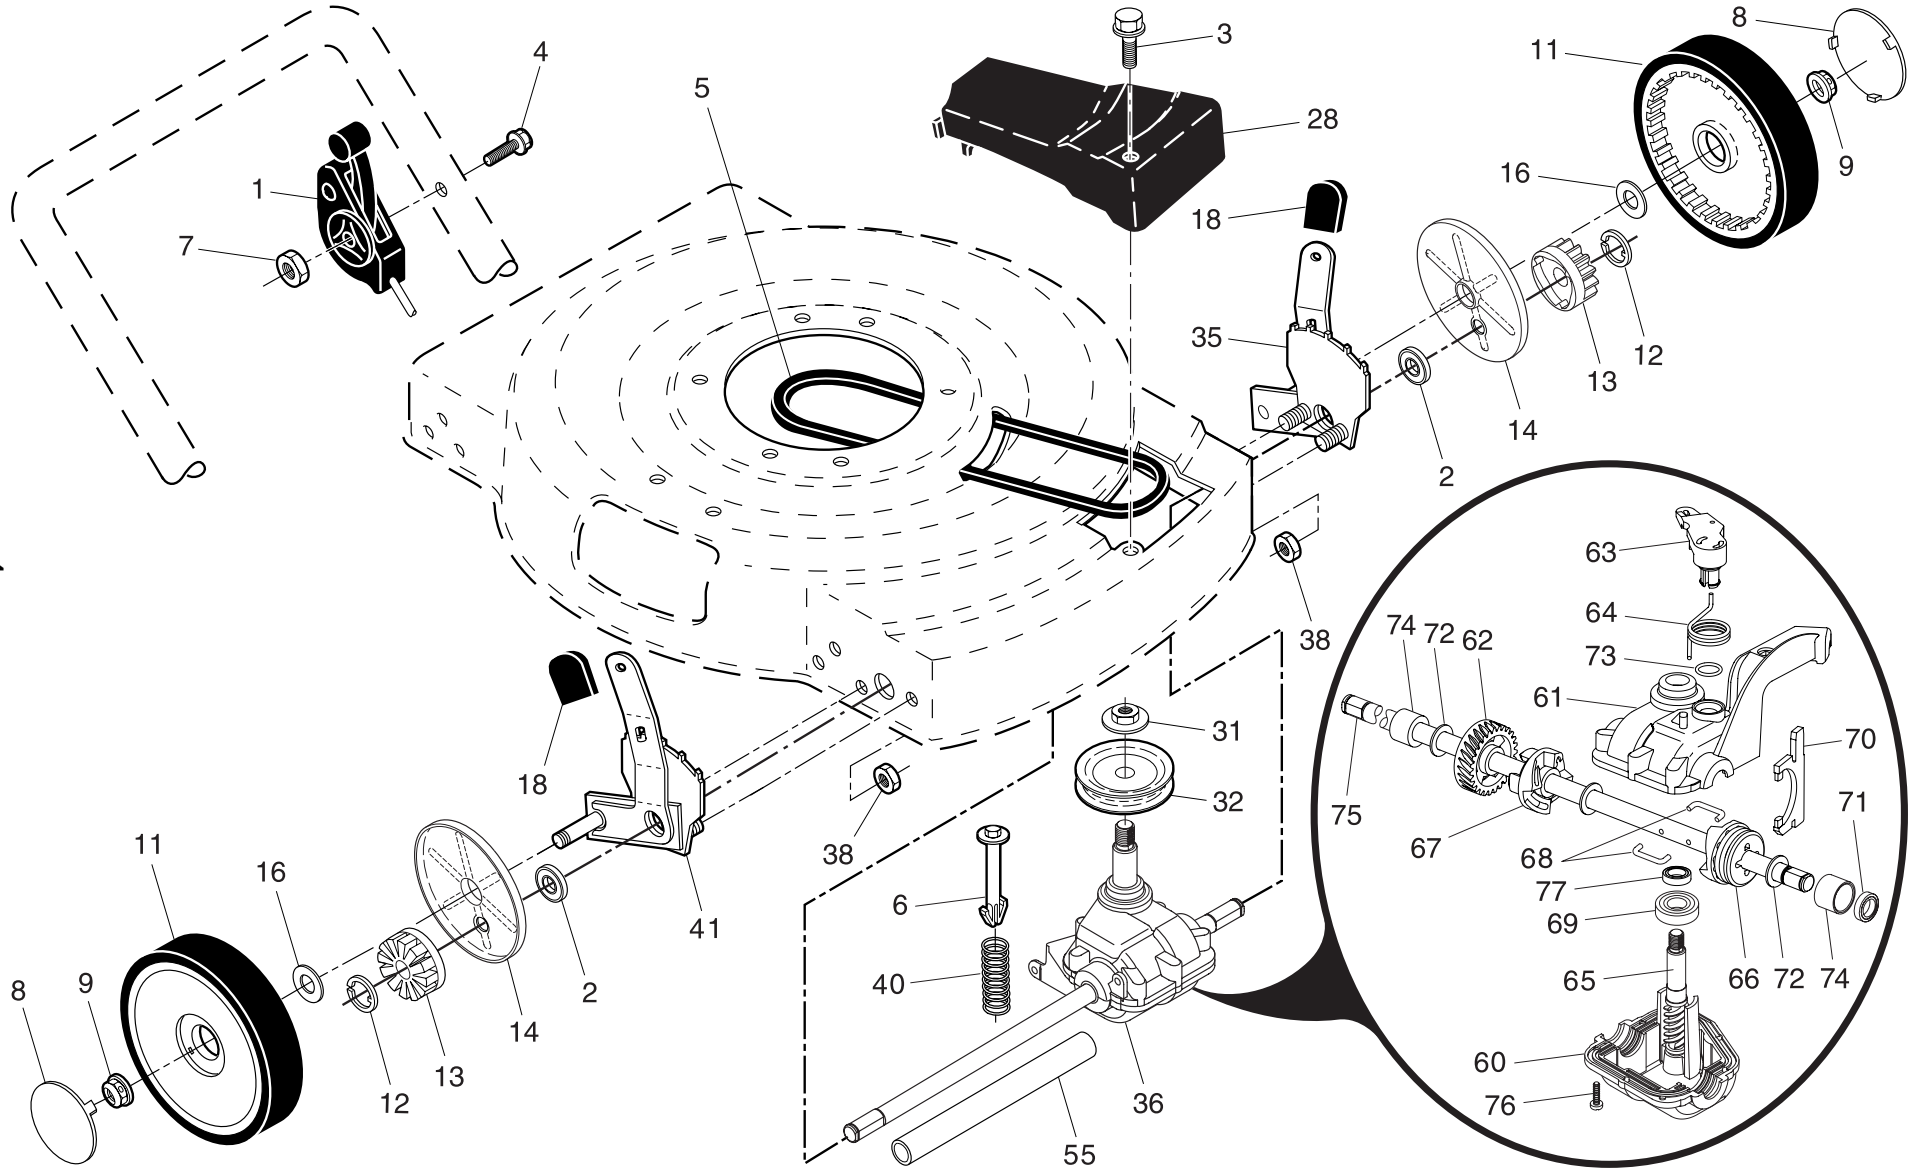

NOTE: All component dimensions given in U.S. inches.
1 inch = 25.4 mm

ROTARY LAWN MOWER - - MODEL NUMBER PR62522SH (PR62522SHC)

ROTARY LAWN MOWER - - MODEL NUMBER PR62522SH (PR62522SHC)

KEY NO.	PART NO.	DESCRIPTION
1	184587	Control Cable Assembly
2	88058	Bearing, Wheel Adjuster
3	143603	Pan Head Tapping Screw #10-24 x 2-3/4
4	158755	Hex Washer Head Screw 1/4-20 x 2.12
5	146527	V-Belt
6	150495	Spring Retainer
7	191730	Nut, Hex, Flanged 1/4-20
8	77400	Hubcap
9	145212	Locknut
11	180766	Wheel & Tire Assembly
12	12000058	E-Ring
13	137054	Pinion
14	189403	Dust Cover
16	67725	Washer 1/2 x 1-1/2 x .134
18	170143	Selector Knob
28	190705X428	Drive Cover
31	132010	Hex Flange Nut
32	189407	Drive Pulley
35	152018	Kit, Wheel Adjuster, LH (Includes Knob and Bearing)
36	187211	Gear Case Assembly, Complete
38	73800400	Locknut, Hex 1/4-20
40	137090	Spring

KEY NO.	PART NO.	DESCRIPTION
41	152019	Kit, Wheel Adjuster, RH (Includes Knob and Bearing)
55	86012	Driveshaft Cover
60	183497	Case, Lower (Use Dow Corning #709 to reseal)
61	183498	Case, Upper (Use Dow Corning #709 to reseal)
62	183499	Gear, 27 Teeth
63	183500	Lever, Clutch
64	183501	Spring, Return
65	183502	Shaft, Input
66	183503	Dog, Movable
67	183504	Dog, Fixed
68	183505	Wire, Formed
69	183506	Bearing, Ball
70	183507	Fork, Shift
71	183508	Seal, Output Shaft
72	183509	Washer
73	183510	Seal, Case
74	183511	Bushing
75	187521	Shaft, Output
76	183513	Screw
77	183514	Seal, Input Shaft

NOTE: All component dimensions given in U.S. inches.
1 inch = 25.4 mm