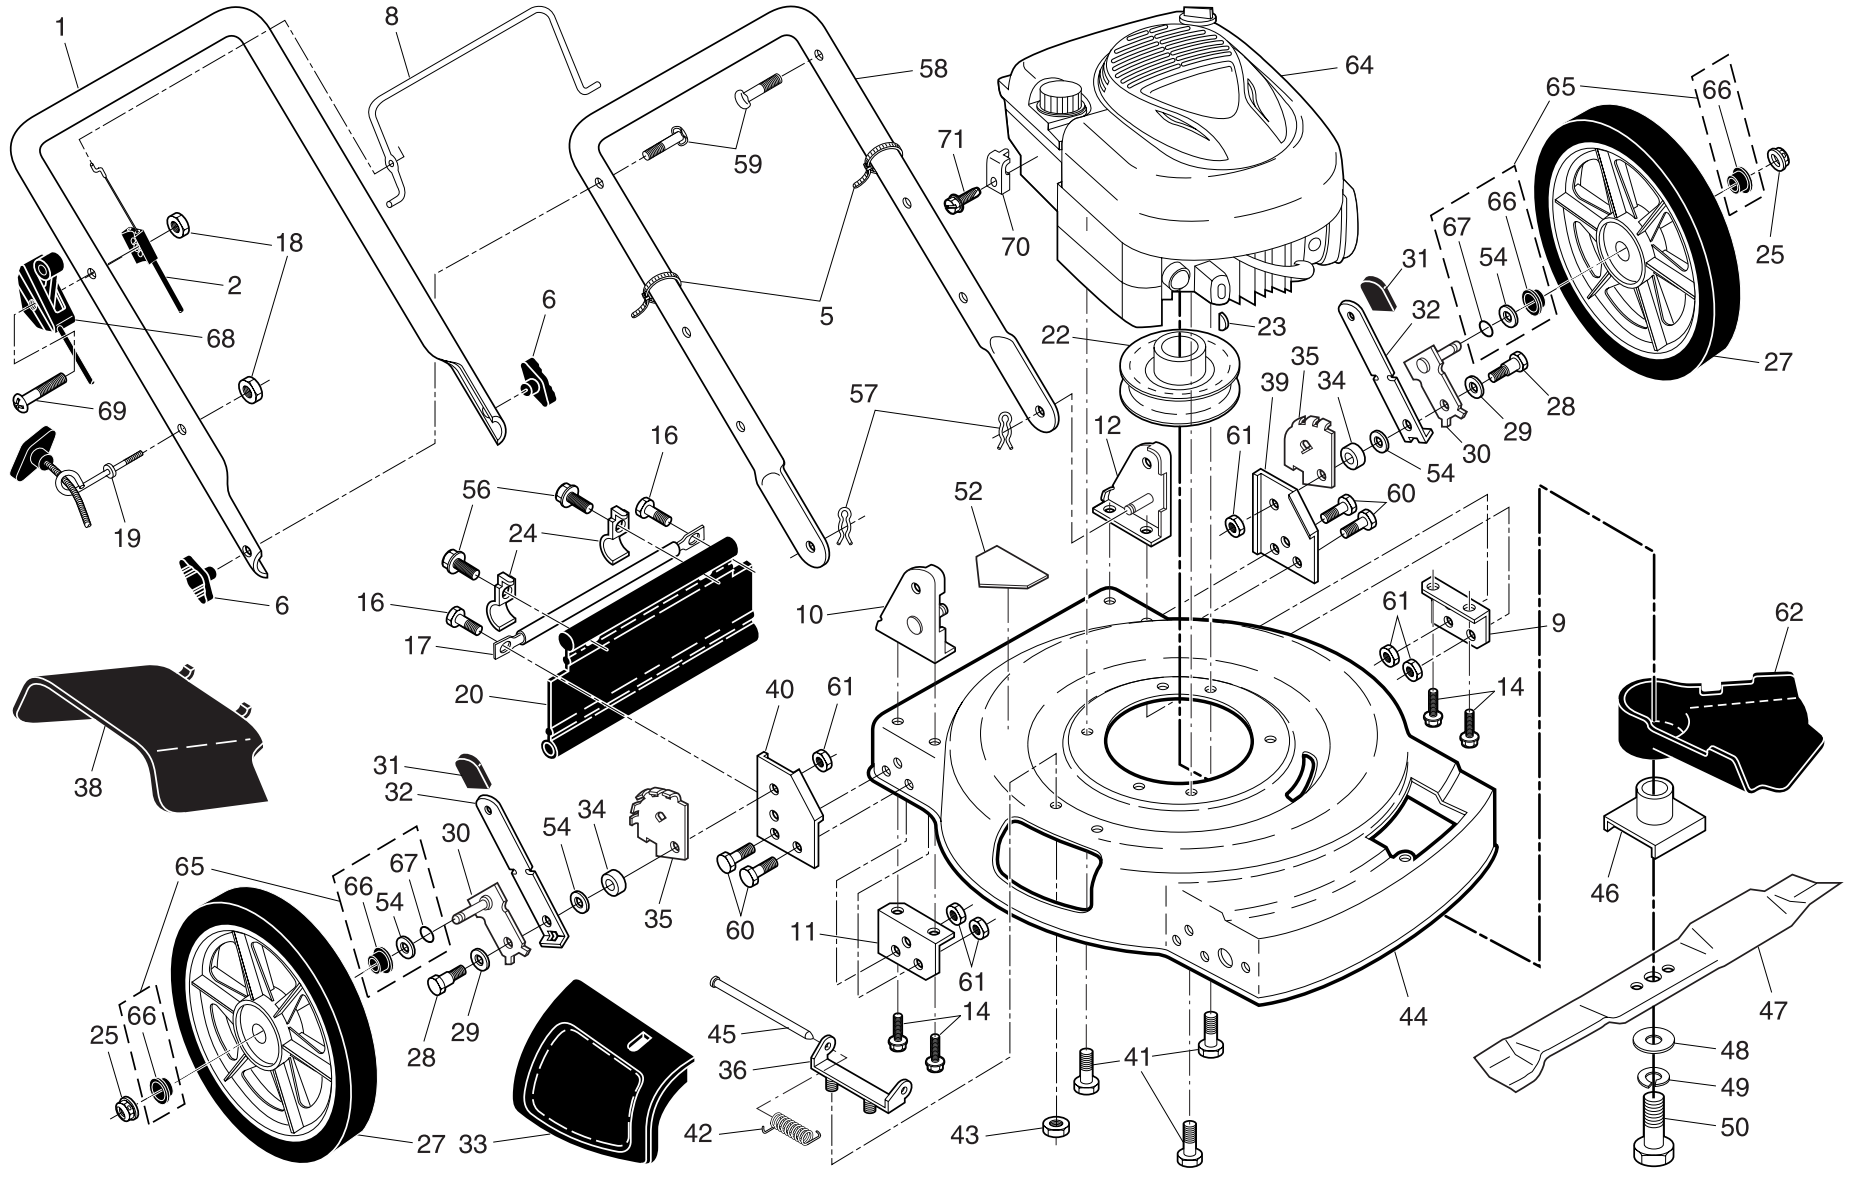

ROTARY LAWN MOWER - - MODEL NUMBER PR62522SH (PR62522SHC)

2

www.mymowerparts.com

For Parts Call K&T 606-678-9623 or 606-561-4983

ROTARY LAWN MOWER - - MODEL NUMBER PR62522SH (PR62522SHC)

KEY NO.	PART NO.	DESCRIPTION	KEY NO.	PART NO.	DESCRIPTION
1	166860X479	Upper Handle	45	147286	Rod, Hinge
2	149293	Engine Zone Control Cable	46	184590	Adapter, Blade
5	66426	Wire Tie	47	192682	Blade, 22"
6	189713X428	Handle Knob	48	851074	Washer, Hardened
8	146771	Control Bar	49	850263	Washer, Lock, Helical Spring
9	153282X479	Support Bracket, Handle, LH	50	851084	Screw, Hex Head 3/8-24 x 1-3/8 (Grade 8)
10	170345X479	Handle Bracket Assembly, RH	52	107339X	Decal, Danger
11	153350X479	Support Bracket, Handle, RH	54	88348	Washer, Flat 3/8
12	170346X479	Handle Bracket Assembly, LH	56	750097	Screw, Hex Washer Head #10-24 x 1/2
14	149741	Screw, Thread Cutting 5/16-18 x 3/4	57	51793	Hairpin Cotter
16	54583	Screw, Support Rod	58	151590X479	Lower Handle
17	165175X479	Rod, Support	59	191574	Handle Bolt
18	132004	Locknut, Keps 1/4-20	60	74760612	Bolt, Hex Head 3/8-16 x 3/4
19	179585	Rope Guide	61	751592	Locknut, Hex 3/8-16
20	189008	Rear Deflector	62	182002	Debris Shield
22	184941	Pulley, Engine	64	---	Engine, Briggs & Stratton, Model Number 123K02 (For engine service and replacement parts, call Briggs & Stratton at 1-800-233-3723)
23	187723	Hi-Pro Key			
24	87584X004	Bracket, Deflector			
25	83923	Locknut, Hex 3/18-16	65	193498	Kit, Bushing, High Wheel
27	181383	Wheel & Tire Assembly, Rear, 14"	66	193028X428	Bushing, Nylon, Black
28	142748	Bolt, Shoulder 3/8-16 x 1	67	188152	O-Ring
29	61651	Belleville Washer	68	170294	Throttle Control
30	180413X004	Axle Arm Assembly	69	183365	Screw, Hex Head 1/4-20 x 2-11/64
31	170143	Knob, Selector	70	111190	Clamp
32	700331X004	Spring, Selector	71	83816	Screw #10 x 5/8
33	151889	Mulcher Door	--	162300	Warning Decal (not shown)
34	146630	Spacer	--	193733	Operator's Manual, English
35	750085X007	Bracket, Wheel Adjuster	--	193736	Operator's Manual, French
36	154132	Bracket, Housing	--	193739	Repair Parts Manual, English / French
38	176509	Deflector, Discharge			
39	700168X479	Support Bracket, LH			
40	700166X479	Support Bracket, RH			
41	150406	Screw, Hex Head, Threaded, Rolled 3/8-16 x 1-1/8			
42	152124	Spring, Torsion			
43	73800400	Locknut, Hex 1/4-20			
44	188860	Lawn Mower Housing (Includes Key Number 52)			
					Available accessories not included with lawn mower:
			--	GCK5000	Grass Catcher Assembly

NOTE: All component dimensions given in U.S. inches.
1 inch = 25.4 mm