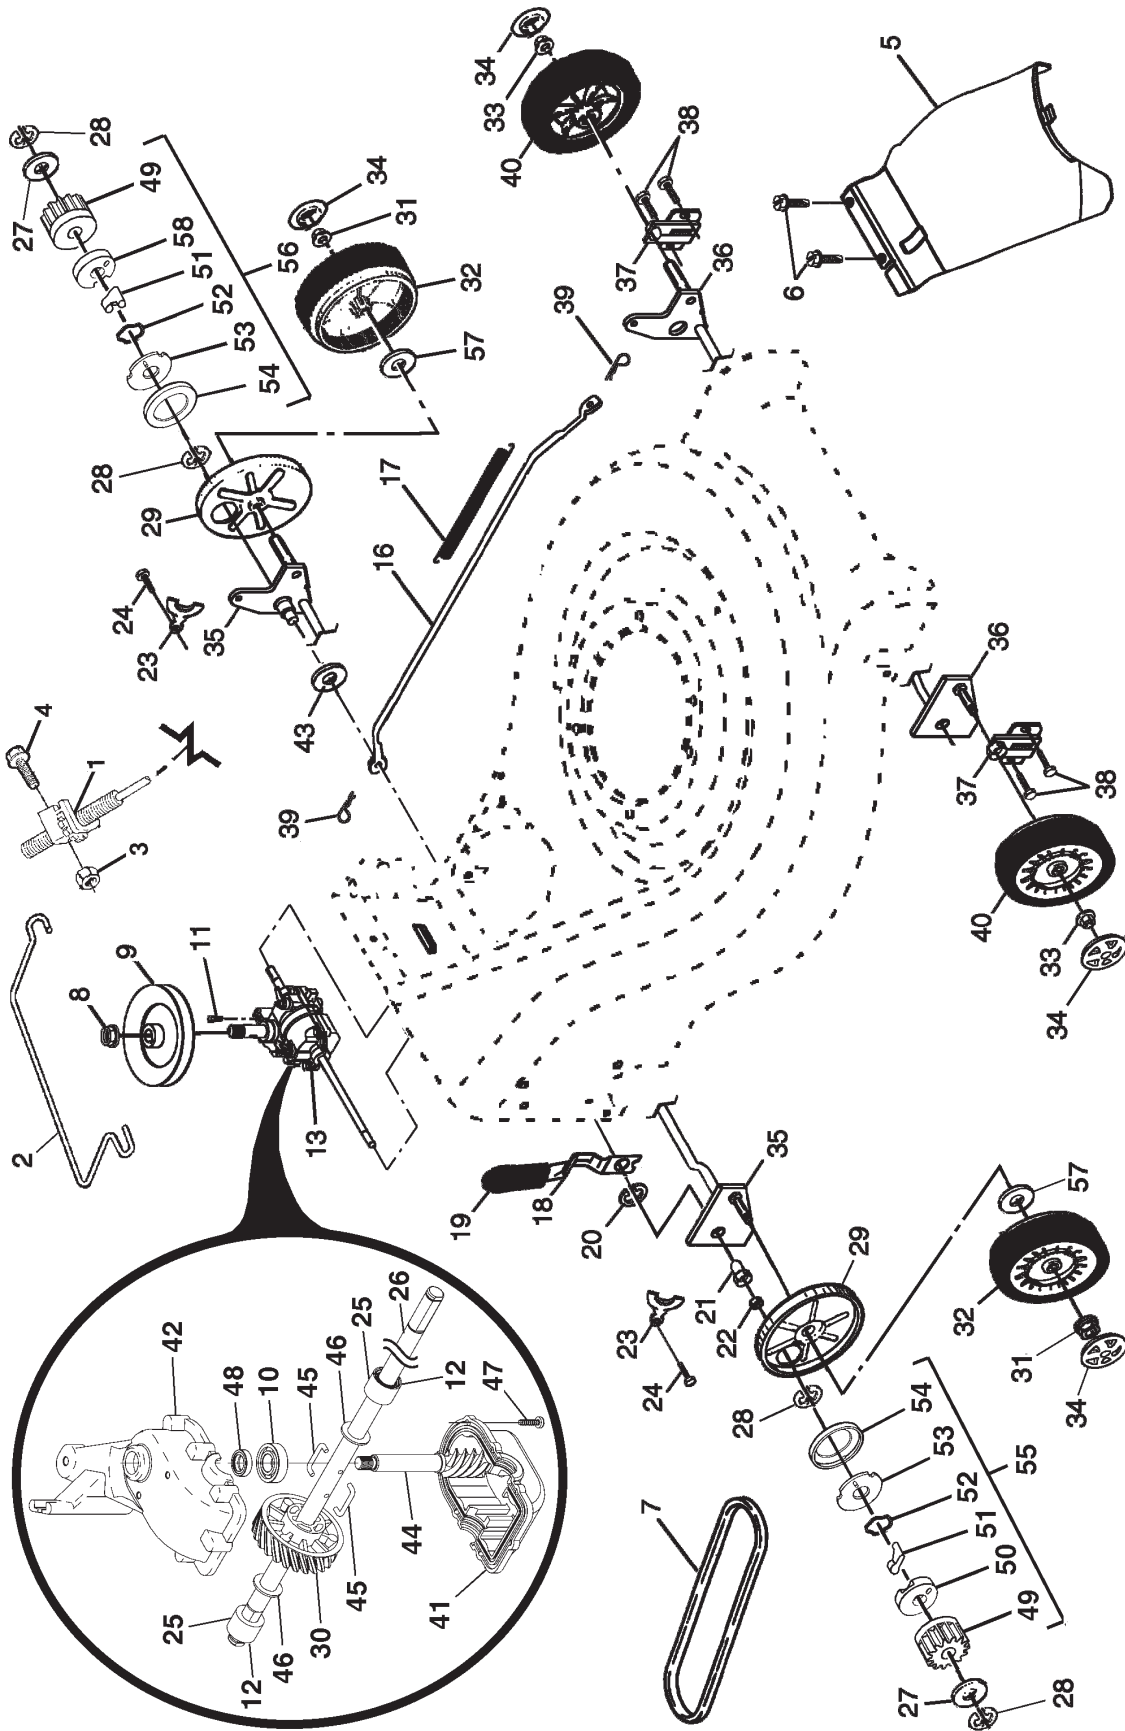

ROTARY LAWN MOWER -- MODEL NUMBER PR55R21AF

ROTARY LAWN MOWER - - MODEL NUMBER PR55R21AF

KEY NO.	PART NO.	DESCRIPTION	KEY NO.	PART NO.	DESCRIPTION
1	189181	Drive Control Assembly	32	180764	Wheel 9 x 2
2	188952X428	Control Bar, Drive	33	83923	Nut, Flangelock 3/8-16
3	751152	Nut, Hex	34	77400	Hubcap, Mag, Platinum
4	185681	Screw	35	189180X004	Shaft Assembly, Rear
5	161537X428	Cover Drive	36	160786X004	Shaft Assembly, Front
6	750634	Screw, Threaded, Rolled #10-25 x .50	37	161463	Retainer, Front Shaft
7	182212	V-Belt	38	163409	Screw #12 x 5/8
8	132010	Nut, Flangelock, Zinc Plated 3/8-16	39	700279	Clip, Retainer
9	189408	Pulley, Drive	40	172297	Wheel 8 x 2
10	183506	Bearing, Ball	41	187530	Case, Lower
11	187653	Screw	42	187531	Case, Upper
12	183508	Seal, Output Shaft	43	19572216	Washer
13	188645	Gear Case Assembly, Complete	44	187533	Shaft, Input
16	161584	Rod, Connecting	45	183505	Wire, Formed
17	161602	Spring, Extension	46	183509	Washer
18	188953X004	Spring, Selector	47	183513	Screw
19	171321	Knob, Selector Spring	48	183514	Seal, Input Shaft
20	12000022	E-Ring 7/8	49	175103	Pinion, Gear
21	163365	Bearing, Support	50	175102	Retainer, Drive, RH
22	169911	Bearing, Ball	51	175098	Pawl
23	161118X004	Retainer, Drive Assembly	52	188291	Spring, Torsion
24	57808	Screw, Tapping, Hex Head 1/4-20 x .75	53	175104	Disc, Drive
25	183511	Bushing	54	184172	Seal, Friction
26	191249	Shaft, Output	55	188330	Pinion Assembly, RH
27	52160	Washer, Shim (as required)	56	188331	Pinion Assembly, LH
28	12000058	E-Ring 7/16	57	67725	Washer
29	189403	Cover, Dust, Wheel	58	175105	Retainer, Drive, LH
30	187532	Gear, 24 Teeth			
31	145212	Nut, Flangelock			

NOTE: All component dimensions given in U.S. inches.
1 inch = 25.4 mm