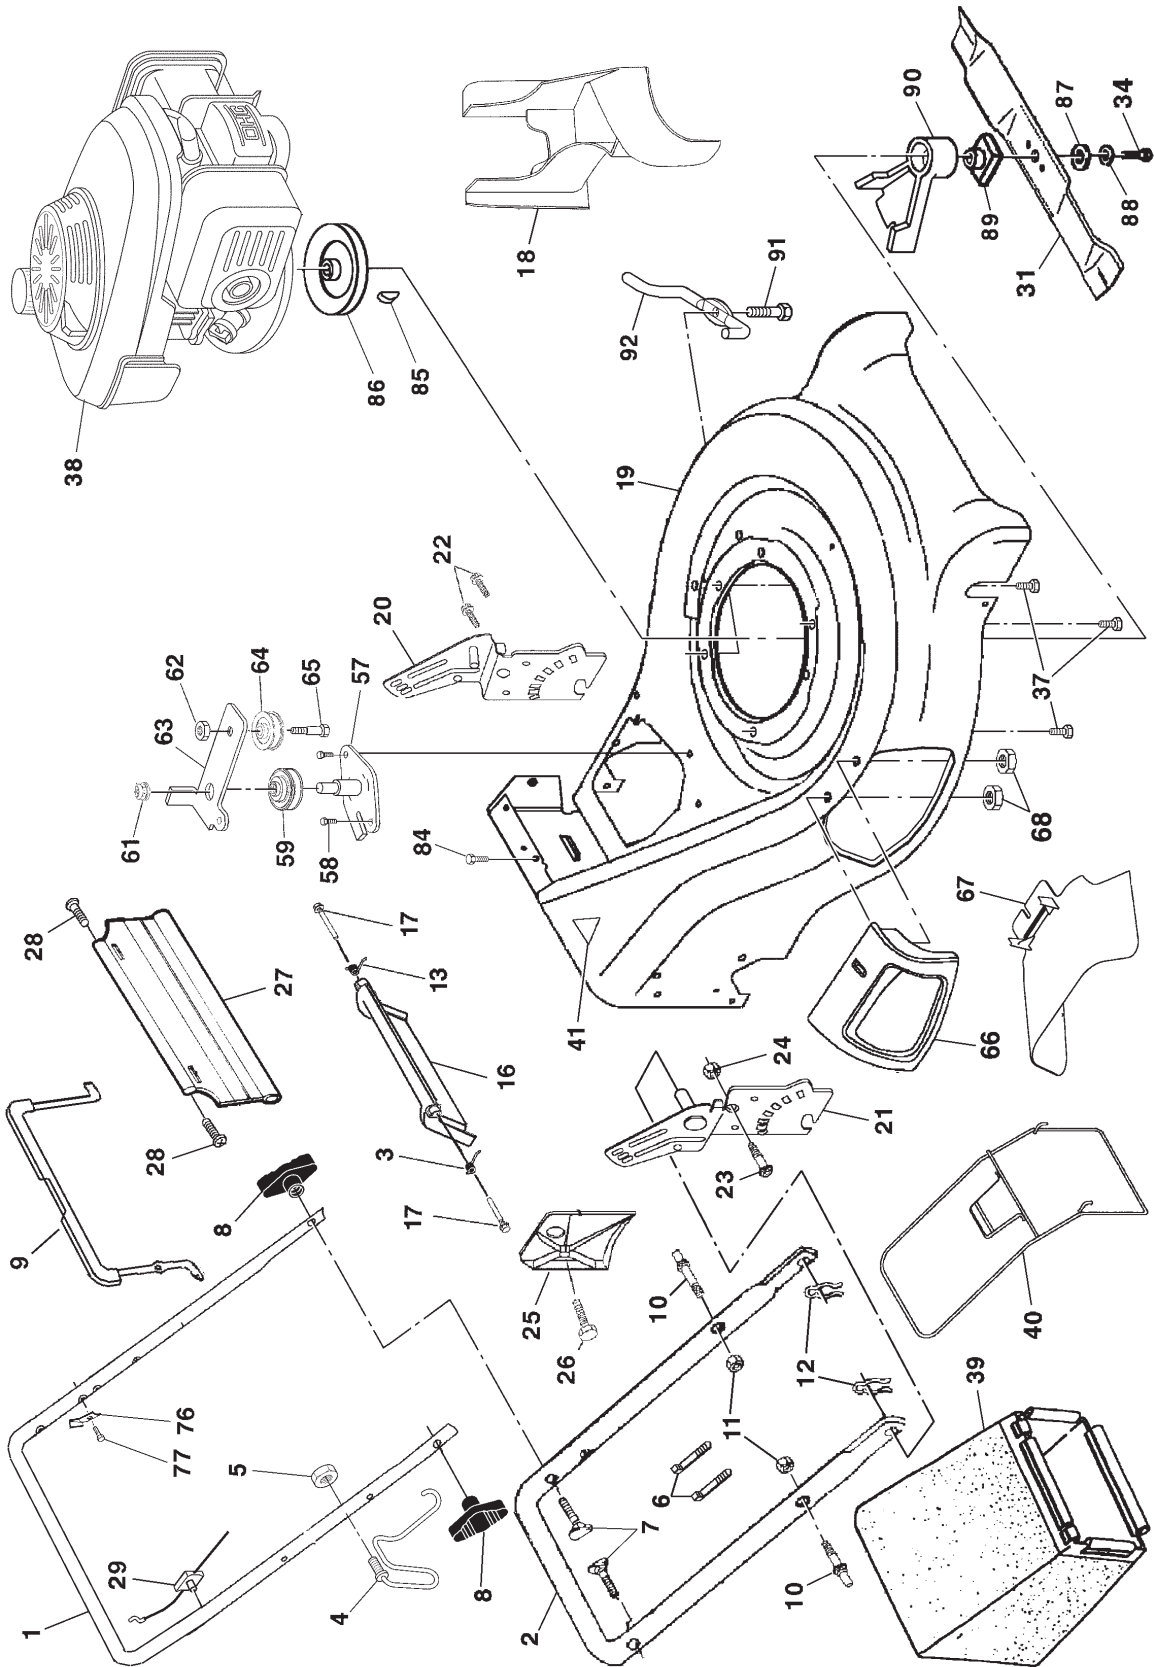

ROTARY LAWN MOWER -- MODEL NUMBER PR55R21AF

ROTARY LAWN MOWER - - MODEL NUMBER PR55R21AF

KEY NO.	PART NO.	DESCRIPTION	KEY NO.	PART NO.	DESCRIPTION
1	189663X479	Handle, Upper	39	189004	Grassbag
2	161105X479	Handle, Lower	40	188817	Frame, Grassbag
3	186053	Spring, Rear Door, RH	41	107339X	Danger Decal
4	179585	Guide, Rope, Side	57	179783X004	Bracket Assembly
5	132004	Nut, Hex, with Lockwasher Insert 1/4-20	58	57808	Screw
6	66426	Wire, Tie	59	184543	Pulley, V-Groove, Idler
7	131959	Bolt, Handle 5/16-18 x 2-5/8	61	145212	Flange Nut
8	136376	Knob, Handle	62	155552	Locknut
9	182810	Control Bar	63	179719X004	Idler Arm
10	188821	Bolt, Carriage	64	166043	Idler Pulley
11	73930500	Nut, Hex, with Lockwasher Insert 5/16-18 UNC	65	160829	Shoulder Bolt
12	51793	Cotter, Hairpin	66	183058X428	Mulcher Door Assembly
13	186052	Spring, Rear Door, LH	67	169699X428	Discharge Guard
16	185855X428	Rear Door	68	88349	Nut, Hex
17	184193	Bolt, Rear Door	76	850733X004	Bracket, Upstop
18	187535	Plug, Mulcher	77	750634	Screw
19	181763	Kit, Housing	84	54583	Screw
20	187249X479	Handle Bracket Assembly, LH	85	187723	Key, Hi-Pro
21	187250X479	Handle Bracket Assembly, RH	86	184941	Pulley
22	150078	Screw, Hex Washer Head	87	851074	Washer
23	163183	Nut, Hex Head 5/16-18 x 5/8	88	850263	Washer, Lock
24	73800500	Bolt, Hex, with Lockwasher Insert 5/16-18	89	184590	Blade Adapter
25	161333	Baffle, Side	90	188786	Debris Shield
26	163409	Screw #12 x 5/8	91	188040	Bolt
27	188986	Skirt, Rear	92	188839X004	Mounting Bracket, Debris Shield
28	88652	Screw, Hinge 1/4-20 x 1.25	--	162300	Warning Decal (not shown)
29	191221	Cable, Engine Zone Control	--	172787	Operator's Manual, English
31	189028	Blade, 21"	--	172788	Operator's Manual, French
34	851084	Bolt, Hex Head	--	191363	Repair Parts Manual, English / French
37	150406	Bolt, Engine			
38	- - -	Engine, Honda, Model Number GCV-160 (For engine service and replacement parts, call Honda at 1-800-426-7701)			