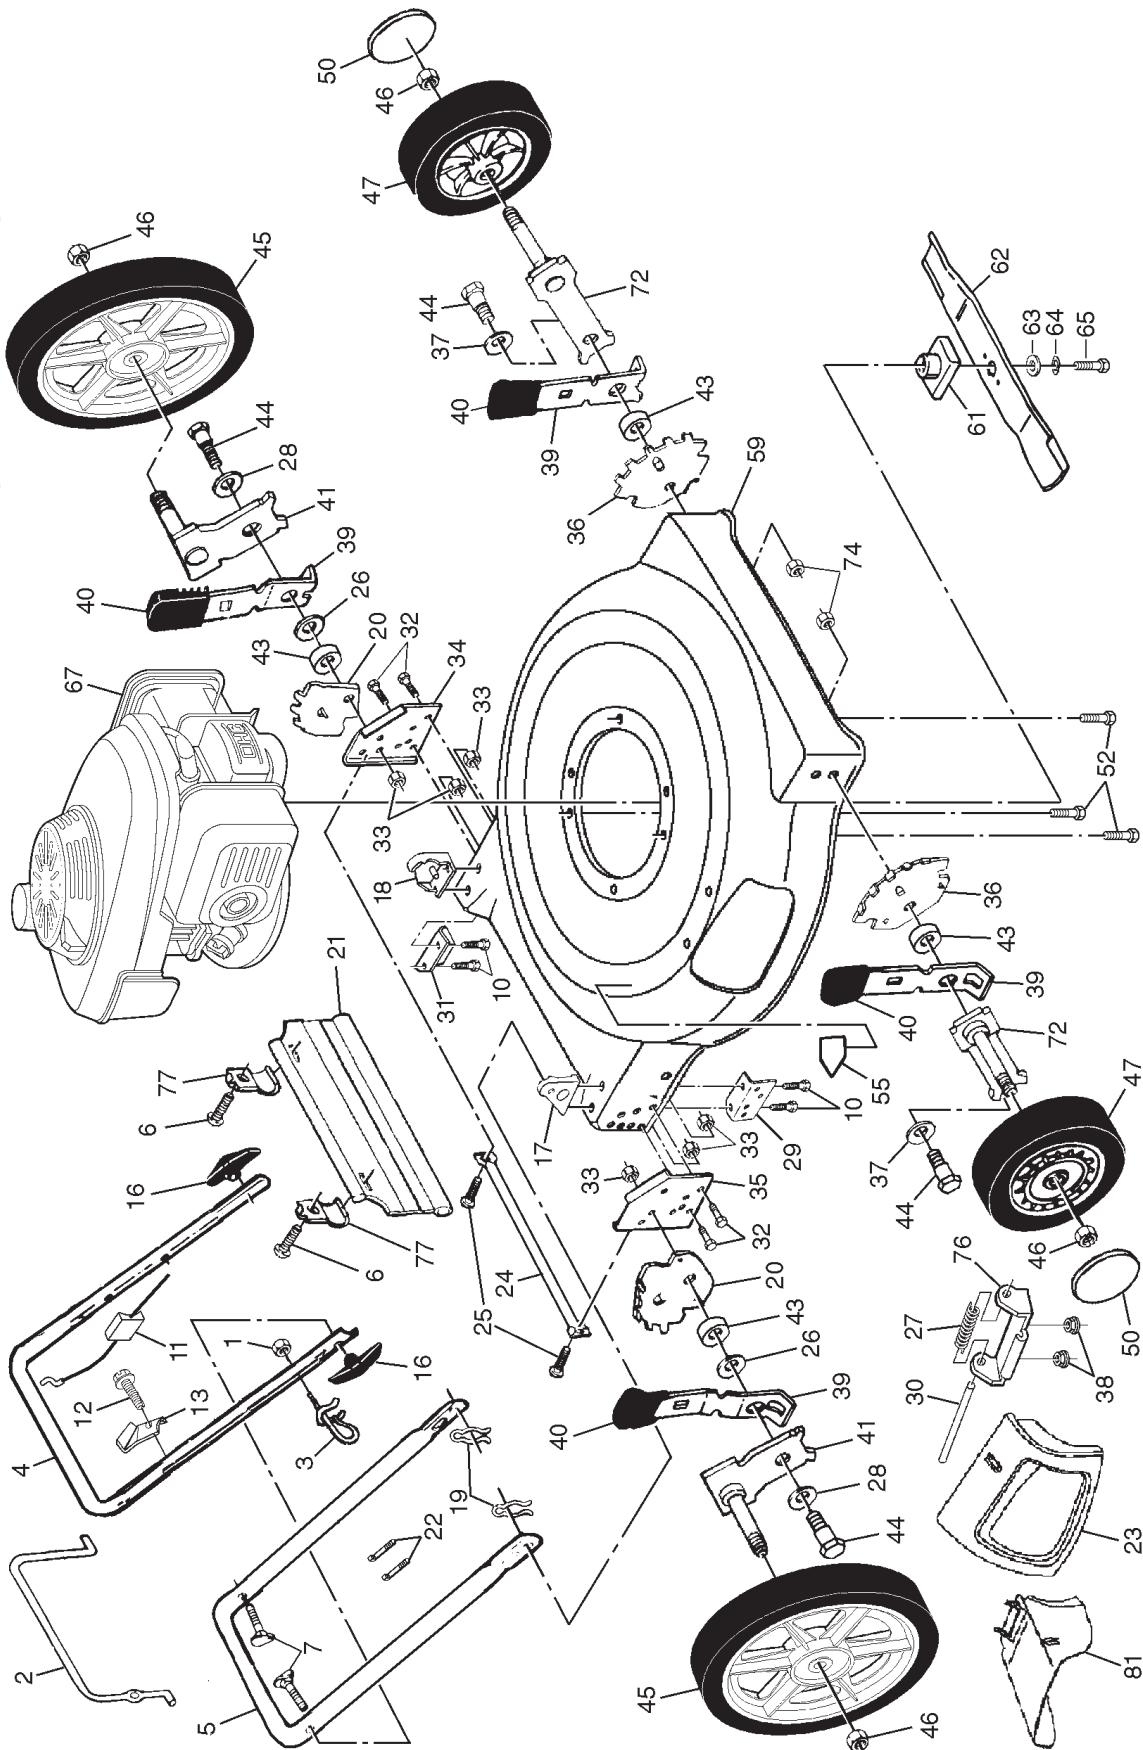

ROTARY LAWN MOWER -- MODEL NUMBER PR55N22SH (PR55N22SHC)

ROTARY LAWN MOWER - - MODEL NUMBER PR55N22SH (PR55N22SHC)

KEY NO.	PART NO.	DESCRIPTION	KEY NO.	PART NO.	DESCRIPTION
1	132004	Locknut, Hex 1/4-20	38	73800400	Nut, Hex 1/4-20
2	131696	Control Bar	39	700331X004	Selector Spring
3	179585	Rope Guide	40	170143	Selector Knob
4	166860X479	Upper Handle	41	180413X004	Axle Arm Assembly, Rear
5	151721X479	Lower Handle	43	146630	Spacer
6	750097	Screw, Tapping #10-24 x 3/4	44	142748	Shoulder Bolt
7	191574	Handle Bolt 5/16-18	45	181383	Wheel Assembly, Rear
10	149741	Screw 5/16-18 x 3/4	46	83923	Locknut 3/8-16
11	176556	Engine Zone Control Cable	47	170262	Wheel Assembly, Front
12	750634	Hex Washer Head Screw #10-24 x 1/2	50	77400	Hubcap
13	86899X004	Up-Stop Bracket	52	150406	Hex Head Thread Rolling Screw 3/8-16 x 1
16	189713X428	Handle Knob	55	107339X	Danger Decal
17	170345X479	Handle Bracket, RH	59	190762	Kit, Mower Housing (Includes Key Number 55)
18	170346X479	Handle Bracket, LH	61	184590	Blade Adapter
19	51793	Hairpin Cotter	62	192682	22" Blade
20	700325X007	Bracket, Wheel Adjusting, Rear	63	851074	Hardened Washer
21	189008	Rear Skirt	64	850263	Helical Lockwasher 3/8
22	66426	Wire Tie	65	851084	Screw, Hex Head 3/8-24 x 1-3/8 Grade 8
23	151889	Mulcher Door	67	- - -	Engine, Honda, Model Number GCV160 (For engine service and replacement parts, call Honda at 1-800-426-7701)
24	165175X479	Rod, Support	72	145935X004	Axle Arm Assembly, Front
25	54583	Screw	74	751592	Nut, Hex
26	88348	Washer, Flat 3/8	76	154132	Bracket, Mulcher Door
27	152124	Torsion Spring	77	87584X004	Retaining Bracket, Rear Skirt
28	61651	Washer, Spring	81	176509	Discharge Deflector
29	153350X479	Support, Handle Bracket, RH	- -	162300	Warning Decal (not shown)
30	147286	Hinge Rod	- -	172782	Operator's Manual, English
31	153282X479	Support, Handle Bracket, LH	- -	172783	Operator's Manual, French
32	74760612	Bolt 3/8-16 x 3/4	- -	193318	Repair Parts Manual, English / French
33	751592	Locknut 3/8-16			
34	700168X479	Bracket, Support, LH			
35	700166X479	Bracket, Support, RH			
36	700325X007	Bracket, Wheel Adjusting, Front			
37	62335	Washer, Belleville 1/2			