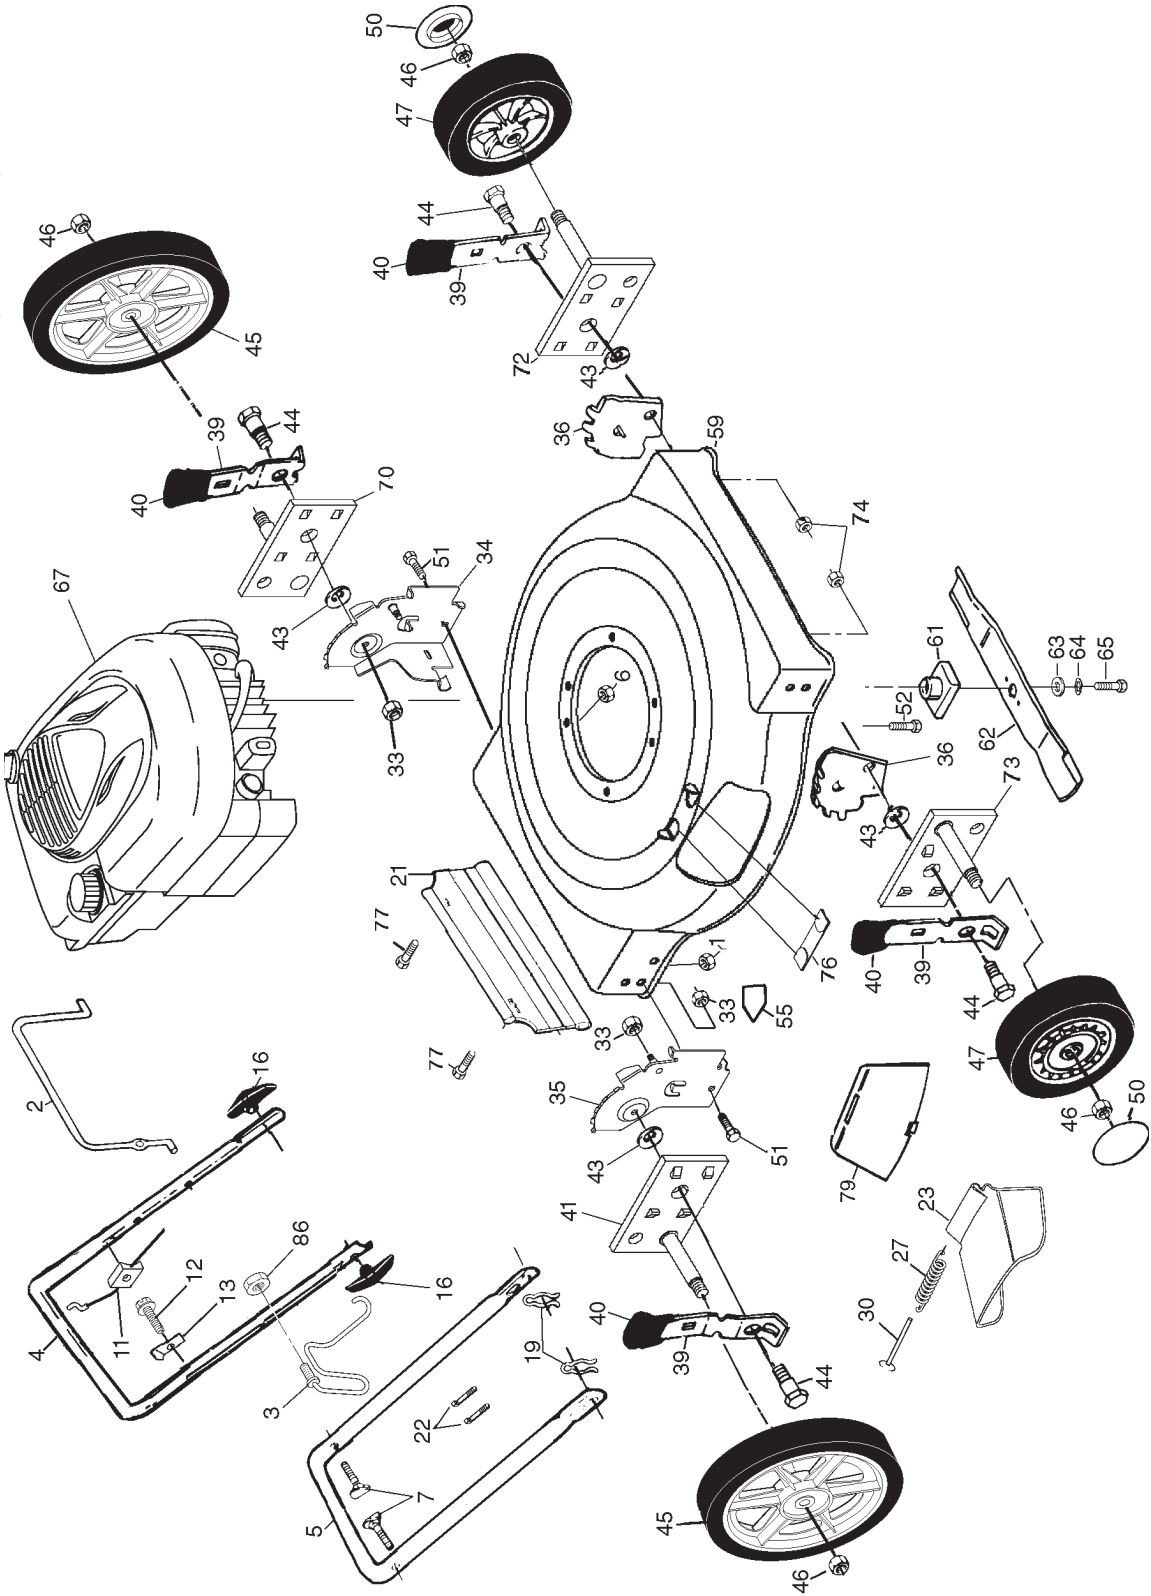

**ROTARY LAWN MOWER -- MODEL NUMBER PR4N22SHB (386181)**

**ROTARY LAWN MOWER - - MODEL NUMBER PR4N22SHB (386181)**

KEY NO.	PART NO.	DESCRIPTION	KEY NO.	PART NO.	DESCRIPTION
1	73800400	Locknut 1/4-20	47	157178	Wheel Assembly (Front)
2	181456	Control Bar	50	180660	Hubcap
3	186079	Rope Guide / Anti-Fold Bracket	51	74760514	Hex Head Bolt 5/16-18
4	169709X479	Upper Handle	52	150406	Hex Head Thread Rolling Screw 3/8-16 x 1
5	169708X479	Lower Handle	55	107339X	Danger Decal
7	131959	Handle Bolt 5/16-18	59	165187	Lawn Mower Housing (Incl. Key No. 55)
11	176556	Engine Zone Control Cable	61	851514	Blade Adapter
12	750634	Hex Washer Head Screw #10-24 x 1/2	62	141114	22" Blade
13	86899X004	Up-Stop Bracket	63	851074	Hardened Washer
16	170146	Handle Knob	64	850263	Helical Lockwasher 3/8
19	51793	Hairpin Cotter	65	851084	Screw Hex Head 3/8-24 x 1-3/8 (Grd. 8)
21	165858	Rear Deflector	67	---	Engine, Briggs & Stratton Model 127802 (Order parts from engine manufacturer)
22	66426	Wire Tie	70	180409X004	Axle Arm Assembly (LR)
23	160831	Discharge Guard	72	167132X004	Axle Arm Assembly (LF)
27	160832	Torsion Spring	73	167133X004	Axle Arm Assembly (RF)
30	160833	Hinge Rod	74	166785	Nut
33	73800500	Locknut 5/16-18	76	161622	Clip, Closeout
34	170373X479	Wheel Bracket Support (Left)	77	74760412	Screw
35	170374X479	Wheel Bracket Support (Right)	79	160830	Mulch Plate
36	160835X007	Wheel Bracket Adjuster	86	132004	Nut, Hex
39	168360X004	Selector Spring	--	162300	Warning Decal (Not Shown)
40	170143	Selector Knob	--	172782	Operator's Manual (English)
41	180410X004	Axle Arm Assembly (RR)	--	172783	Operator's Manual (French)
43	183901	Washer	--	185315	Replacement Parts Manual
44	160828	Shoulder Bolt			
45	181383	Wheel Assembly (Rear)			
46	83923	Locknut 1/16-18			

**NOTE:** All component dimensions given in U.S. inches.  
1 inch = 25.4 mm