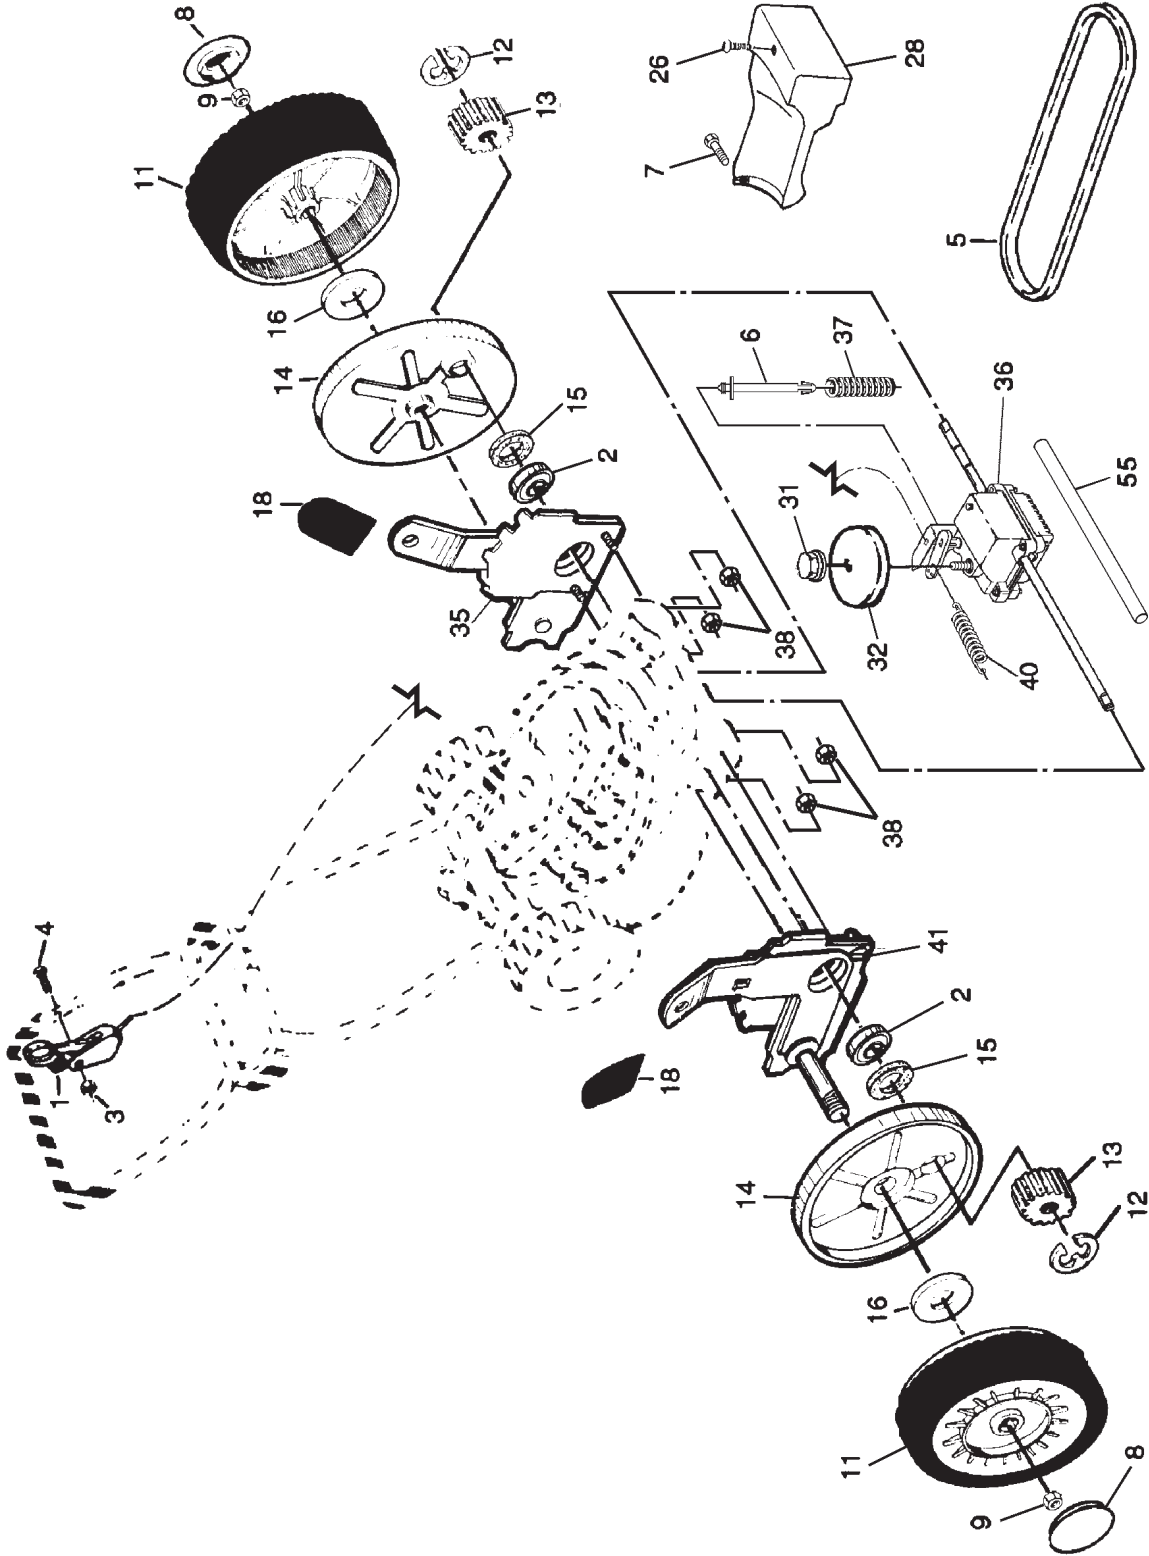

NOTE: All component dimensions given in U.S. inches.
1 inch = 25.4 mm

ROTARY LAWN MOWER -- MODEL NUMBER PR45Y22SA

ROTARY LAWN MOWER - - MODEL NUMBER PR45Y22SA

KEY NO.	PART NO.	DESCRIPTION	KEY NO.	PART NO.	DESCRIPTION
1	184605		26	143603	Pan Head Tapping Screw #10-24 x 2-3/4
2	167387	Control Cable Assembly	28	137088	Drive Cover
3	751152	Bearing, Wheel Adjuster	31	132010	Locknut
4	158755	Locknut 1/4-20	32	137052	Drive Pulley
5	146527	Hex Washer Head Screw 1/4 x 2.0	35	152018	Kit, Wheel Adjuster, LH
6	150495	V-Belt			(Includes Knob and Bearing)
7	750097	Retainer Spring	36	702511	Gear Case Assembly
8	180660	Screw	37	137090	Spring
9	145212	Hubcap	38	63601	Locknut 1/4-20
11	180767	Hex Nut	40	75192	Spring
12	12000058	Wheel and Tire Assembly	41	152019	Kit, Wheel Adjuster, RH
13	137054	E-Ring			(Includes Knob and Bearing)
14	180504	Pinion	55	86012	Driveshaft Cover
15	88118	Dust Cover			
16	67725	Felt Washer			
18	170143	Washer 1/2 x 1-1/2 x .134			
		Selector Knob			