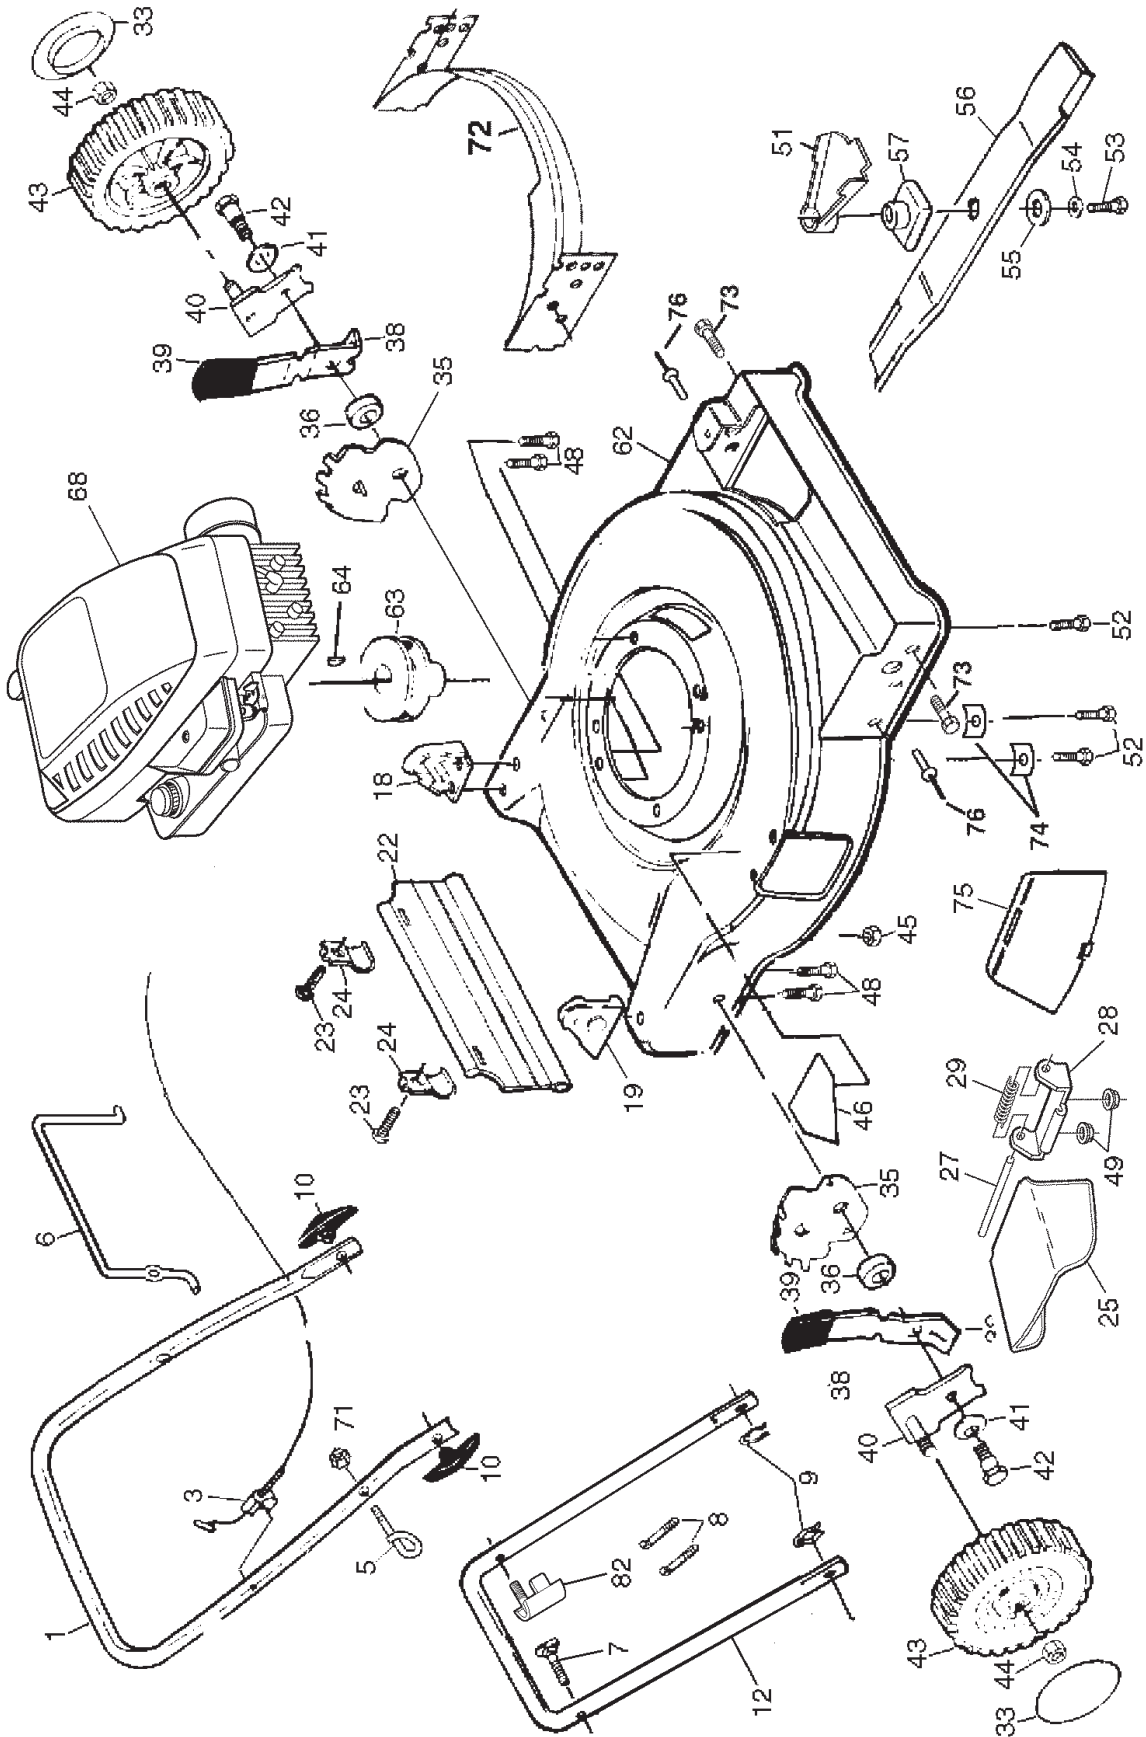

ROTARY LAWN MOWER -- MODEL NUMBER PR45Y22SA

ROTARY LAWN MOWER - - MODEL NUMBER PR45Y22SA

KEY NO.	PART NO.	DESCRIPTION	KEY NO.	PART NO.	DESCRIPTION
1	166860X479	Upper Handle	49	63601	Hex Locknut
3	156581	Zone Control Cable	51	182002	Debris Shield
5	179585	Rope Guide	52	150406	Hex Head Thread Rolling Screw 3/8-16 x 1-1/8
6	185242	Control Bar	53	851084	Hex Head Screw 3/8-24 x 1-3/8 (Grd. 8)
7	131959	Handle Bolt	54	850263	Helical Lockwasher
8	66426	Wire Tie	55	851074	Hardened Washer
9	51793	Hairpin Cotter	56	141114	Blade 22"
10	170146	Handle Knob	57	851514	Blade Adapter
12	151590X479	Lower Handle	62	172837	Lawn Mower Housing (Incl. Ref. #46)
18	170346X479	Handle Bracket Assembly (Left)	63	84596	Engine Pulley
19	170345X479	Handle Bracket Assembly (Right)	64	87677	Hi-Pro Key #HP 505
22	140540	Rear Deflector	68	- - -	Engine, Briggs & Stratton, Model Number 10G902 (Order Parts from Engine Manufacturer)
23	750097	Hex Washer Head Screw #10-24 x 1/2	71	132004	Locknut Keps
24	87584X004	Deflector Bracket	72	170031	Front Baffle
25	750149	Discharge Guard	73	17600406	Screw
27	147286	Hinge Rod	74	851201X004	Engine Washer
28	87593	Housing Bracket	75	751772X479	Mulch Plate
29	87589	Torsion Spring	76	128415	Pop Rivet
33	180660	Hubcap	82	165108	Bracket, Anti-Fold
35	750085X007	Wheel Adjusting Bracket	- -	134027X479	Rear Baffle (Not Shown)
36	146630	Spacer	- -	162300	Warning Decal (Not Shown)
38	700331X004	Selector Spring	- -	172787	Operator's Manual, English
39	170143	Selector Knob	- -	172788	Operator's Manual, French
40	145935X004	Axle Arm Assembly	- -	185338	Repair Parts Manual, English/French
41	62335	Belleville Washer			
42	142748	Shoulder Bolt			
43	157178	Wheel & Tire Assembly			
44	83923	Hex Nut			
45	751592	Locknut 3/18-16			
46	107339X	Danger Decal			
48	149741	Thread Cutting Screw 5/16-18 x 3/4			
					Available accessories not included with lawn mower:
					- - GCK5000 Grass Catcher

NOTE: All component dimensions given in U.S. inches.
1 inch = 25.4 mm