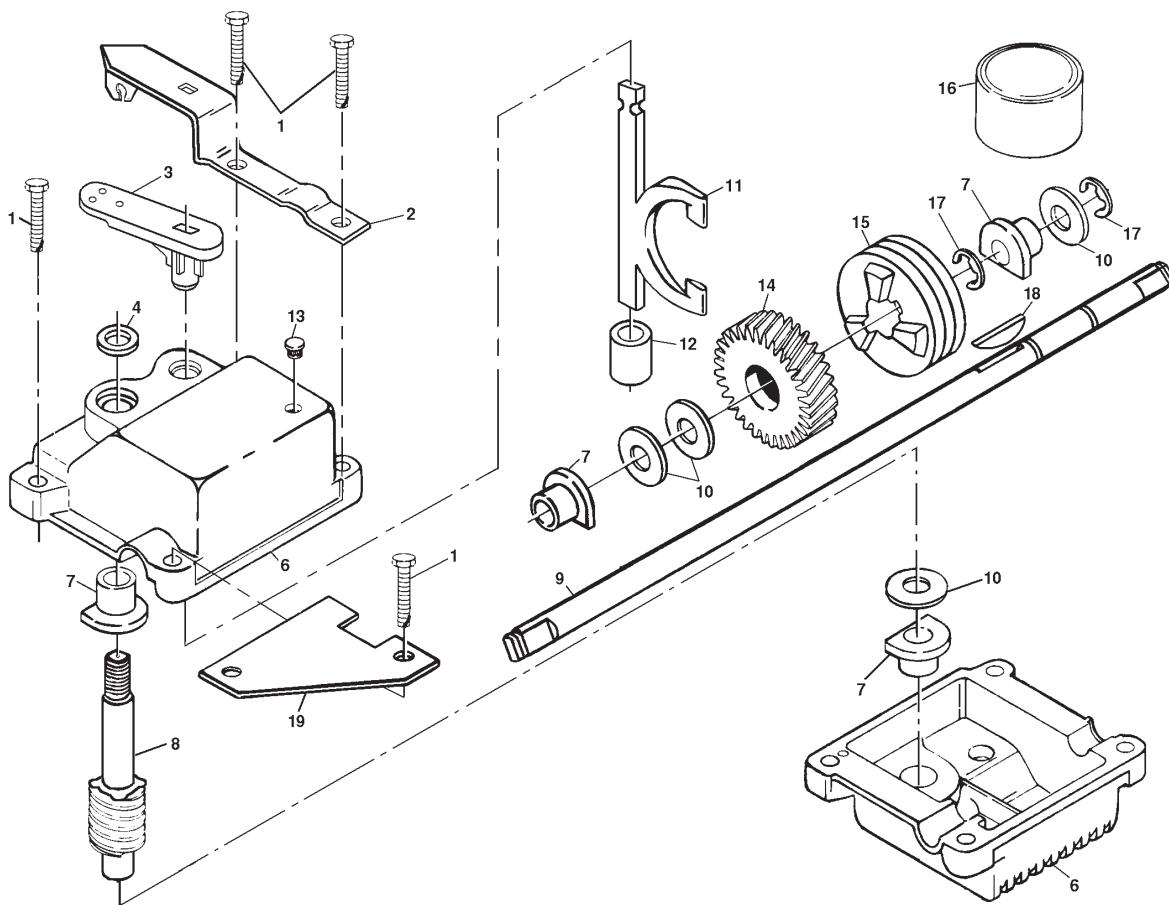

NOTE: All component dimensions given in U.S. inches.
1 inch = 25.4 mm

ROTARY LAWN MOWER -- MODEL NUMBER PR45Y22SA

ROTARY LAWN MOWER - - MODEL NUMBER PR45Y22SA

KEY NO.	PART NO.	DESCRIPTION	KEY NO.	PART NO.	DESCRIPTION
1	184605		26	143603	Pan Head Tapping Screw #10-24 x 2-3/4
2	167387	Control Cable Assembly	28	137088	Drive Cover
3	751152	Bearing, Wheel Adjuster	31	132010	Locknut
4	158755	Locknut 1/4-20	32	137052	Drive Pulley
5	146527	Hex Washer Head Screw 1/4 x 2.0	35	152018	Kit, Wheel Adjuster, LH
6	150495	V-Belt			(Includes Knob and Bearing)
7	750097	Retainer Spring	36	702511	Gear Case Assembly
8	180660	Screw	37	137090	Spring
9	145212	Hubcap	38	63601	Locknut 1/4-20
11	180767	Hex Nut	40	75192	Spring
12	12000058	Wheel and Tire Assembly	41	152019	Kit, Wheel Adjuster, RH
13	137054	E-Ring			(Includes Knob and Bearing)
14	180504	Pinion	55	86012	Driveshaft Cover
15	88118	Dust Cover			
16	67725	Felt Washer			
18	170143	Washer 1/2 x 1-1/2 x .134			
		Selector Knob			

NOTE: All component dimensions given in U.S. inches.
1 inch = 25.4 mm

ROTARY LAWN MOWER - - MODEL NUMBER PR45Y22SA GEAR CASE ASSEMBLY - PART NUMBER 702511

KEY NO.	PART NO.	DESCRIPTION
1	17490416	Tapping Screw 1/4-20 x 1-1/4
2	137055X004	Engagement Bracket
3	137053	Shifter
4	57072	Seal
6	48373	Gear Case Halves Kit (Includes Key Numbers 4 and 7)
7	77881	Bearing
8	137051	Worm Shaft
9	137074	Drive Shaft
10	57079	Hardened Washer
11	131484	Clutch Yoke
12	700343	Bushing
13	86447	Plug
14	137050	Helical Gear
15	750436X	Clutch Jaw
16	750369	Grease
17	12000003	E-Ring
18	850848	Hi-Pro Key
19	81585X004	Spring Bracket

NOTE: All component dimensions given in U.S. inches.
1 inch = 25.4 mm