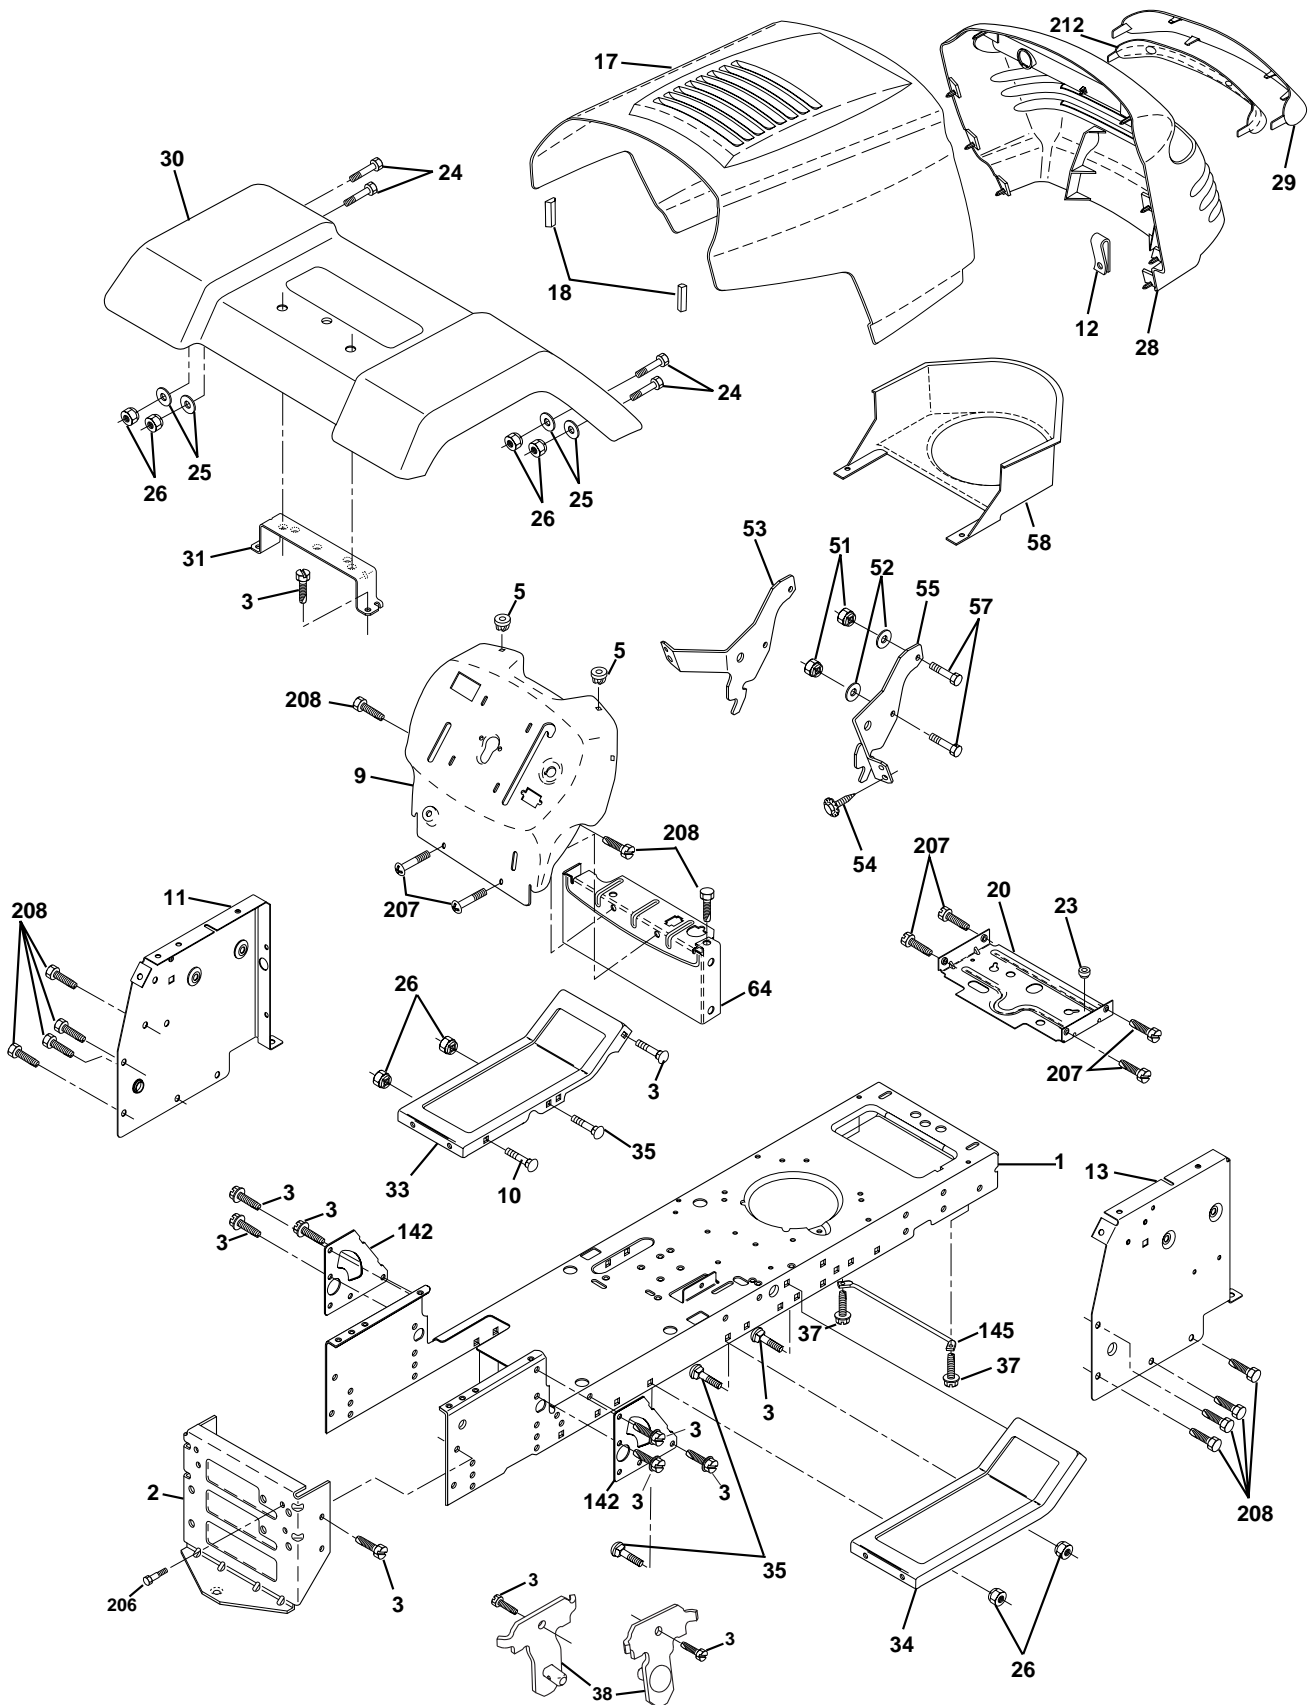

NOTE: All component dimensions given in U.S. inches
1 inch = 25.4 mm

REPAIR PARTS

TRACTOR - - MODEL NUMBER PR20H42STA

CHASSIS

REPAIR PARTS**TRACTOR - - MODEL NUMBER PR20H42STA****CHASSIS**

KEY NO.	PART NO.	DESCRIPTION
1	169830	Chassis
2	169061	Drawbar
3	17060612	Screw 3/8-16 X .75
5	155272	Bumper Hood/Dash
9	168337X012	Dash P/L
10	72140608	Bolt Carriage 3/8-16 x 1
11	155927	Panel Dash Lh
12	145660	Clip Tinnerman
13	172108	Panel Dash Rh
17	159639X428	Hood LT/PL
18	126938X	Bumper Hood
20	156437	Plate Mtg Battery Fuel Tank Fr
23	124028X	Bushing
24	74780616	Bolt Fin Hex 3/8-16 x 1 Gr 5
25	19131312	Washer 13/32 X 13/16 X 12 Ga
26	73800600	Nut Lock Hex W/Ins 3/8-16 Unc
28	170474	Grille/Lens Asm
29	170472X599	Lens LT/PL
30	169468X428	Fender Footrest STLT Pnt
31	136619	Bracket Fender
33	145244X428	Footrest Pnt Lh
34	145243X428	Footrest Pnt Rh
35	72110606	Bolt Rdhd Sht Sqnk 3/8-16 x 3/4
37	17490508	Screw Thdrol 6/16-18 x 1/2 TYT
38	169834	Bracket Asm Pivot Mower Rear
51	73800400	Nut Lock Hex W/Ins 1/4-20
52	19091416	Washer 9/32 x 7/8 x 16 Ga.
53	144697	Bracjet Grukke Lh
54	161464	Screw Hex Wshd 8-18 x 7/8
55	144696	Bracket Grille Rh
57	74780412	Bolt Hex 1/4-20 x 3/4
58	140547	Duct Air
64	154798	Dash Lower STLT
142	165867	Plate Reinforcement STLT
145	156524	Rod Pivot Chassis/Hood
206	170165	Bolt Shoulder 5/16-18
207	17670508	Screw Thdrol 5/16-18 x 1/2
208	17670608	Screw Thdrol 3/8-16 x 1/2
212	156229	Insert Lens Relect

NOTE: All component dimensions given in U.S. inches

1 inch = 25.4 mm

REPAIR PARTS

TRACTOR - - MODEL NUMBER PR20H42STA

SEAT ASSEMBLY

KEY NO.	PART NO.	DESCRIPTION
1	171683	Seat
2	140551	Bracket Pivot Seat 8 720
3	71110616	Bolt Fin Hex 3/8-16unc X 1
4	19131610	Washer 13/32 X 1 X 10 Ga
5	145006	Clip Push-In
6	73800600	Nut Hex w/Ins. 3/8-16 Unc
7	124181X	Spring Seat Cprsn 2 250 Blk Zi
8	17000616	Screw 3/8-16 x 1.5 Smgml
9	19131614	Washer 13/32 X 1 X 14 Ga.
10	155925	Pan Seat
11	166369	Knob Seat
12	121246X	Bracket Mounting Switch