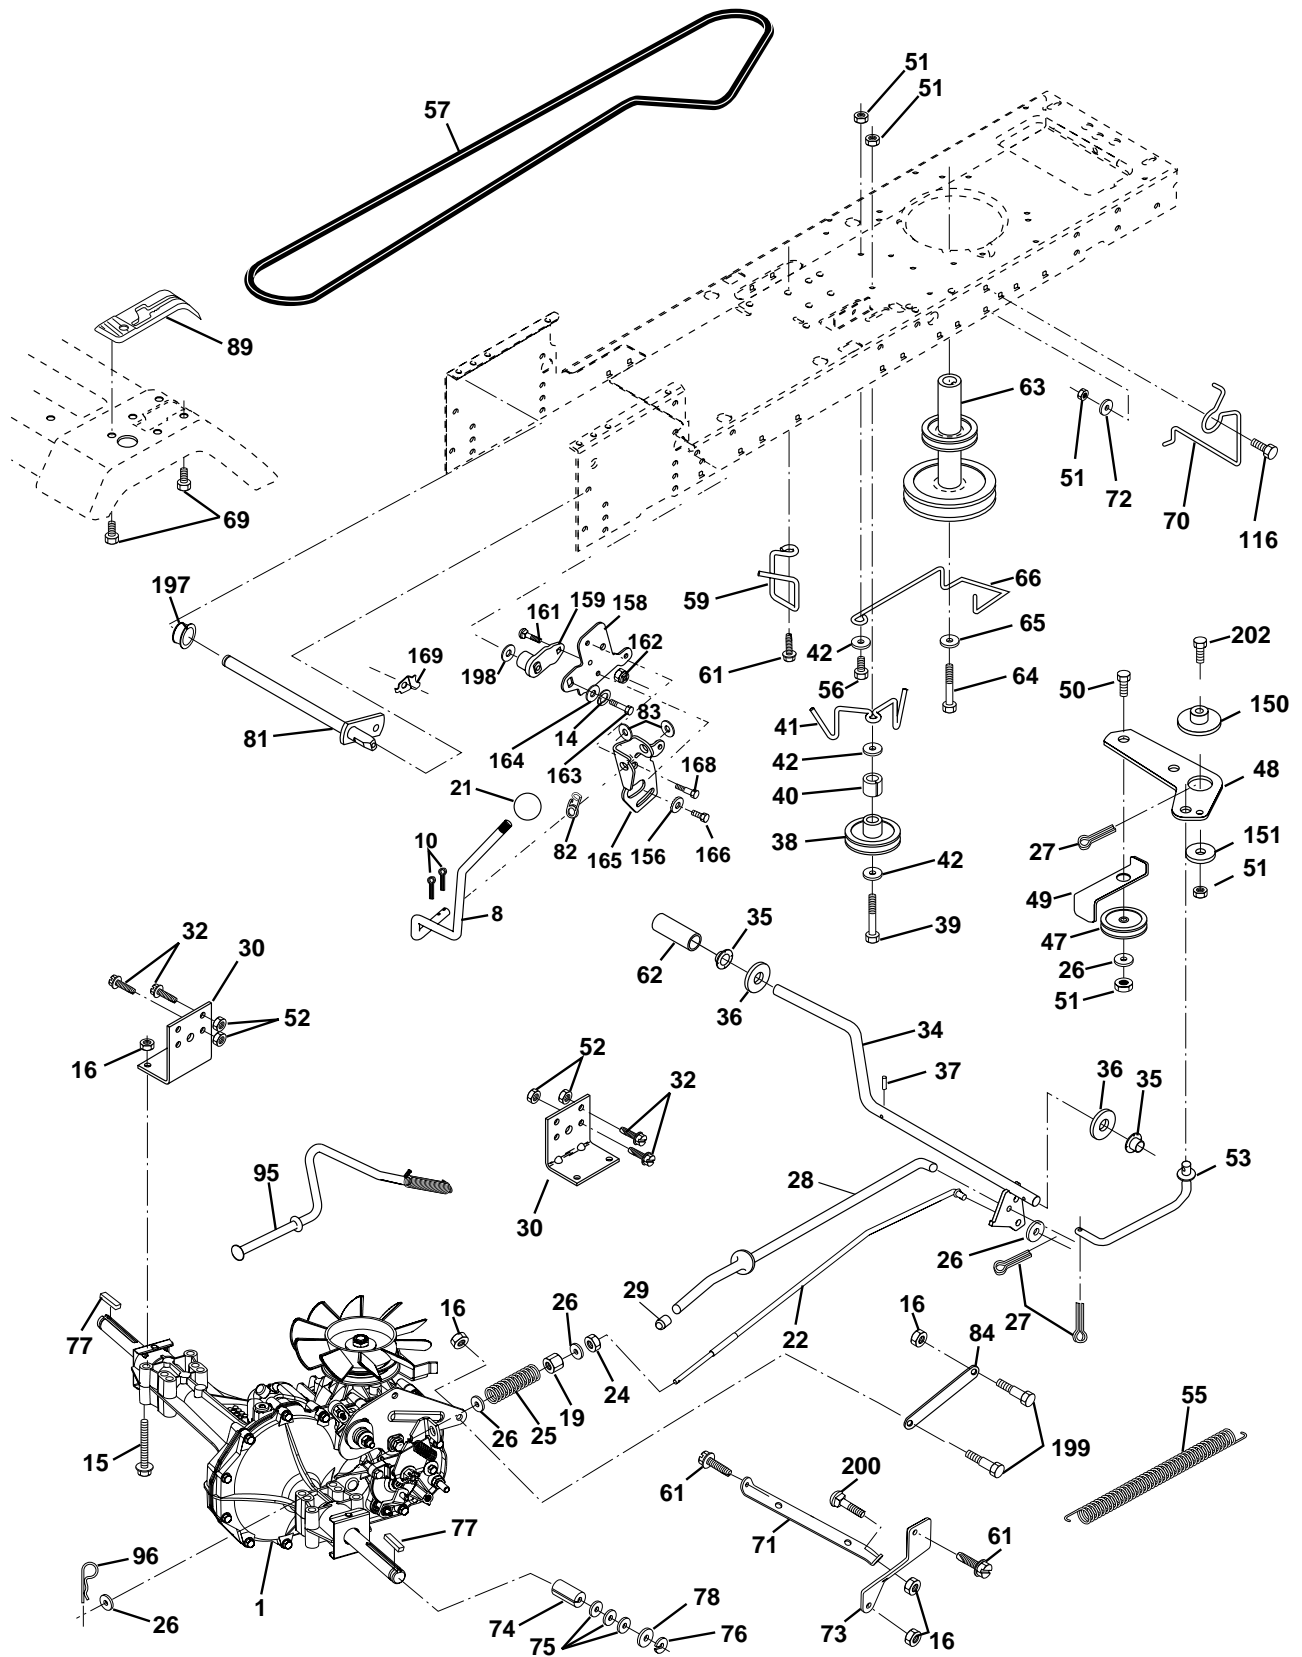

REPAIR PARTS

TRACTOR - - MODEL NUMBER PR20H42STA

DRIVE

REPAIR PARTS

TRACTOR - - MODEL NUMBER PR20H42STA

DRIVE

KEY NO.	PART NO.	DESCRIPTION	KEY NO.	PART NO.	DESCRIPTION
1	-----	Transaxle Hydro Gear 314-0510 (Order Parts From Transaxle Manufacturer)	64	71170764	Bolt, Hex
8	165619	Rod Shift Hydro LT	65	10040700	Washer
10	76020416	Pin Cotter 1/8 x 1 CAD	66	154778	Keeper Belt Engine
14	10040400	Washer Lock Hvy Helical	69	142432	Screw
15	74490544	Bolt, Hex FLGHD 5/16-18 Gr. 5	70	134683	Guide Belt
16	73800500	Nut Lock Hex W/Ins 5/16-18 Unc P	71	169183	Strap Torque Lh Hydro
19	73800600	Nut Lock Hex W/Wsh 3/8-16 Unc	72	19132012	Washer 13/32 x 1-1/4 x 12 Gauge
21	140845	Knob, Round 1/2-13	73	169182	Strap Torque Rh Hydro
22	169498	Rod, Brake Hydro	74	169496	Spacer, Axle
24	73350600	Nut	75	121749X	Washer 25/32 x 1-1/4 x 16 Gauge
25	106888X	Spring, Brake Rod	76	12000001	E-Ring
26	19131316	Washer	77	123583X	Key, Square
27	76020412	Pin Cotter 1/8 x 3/4 CAD.	78	121748X	Washer 25/32 x 1-5/8 x 16 Gauge
28	145204	Rod, Parking Brake	81	165596	Shaft Asm. Cross Hydro
29	71673	Cap, Parking Brake	82	123782X	Spring Torsion T/A
30	169592	Bracket, Transaxle	83	19171216	Washer 17/32 x 3/4 x 16 Ga.
32	74760512	Bolt Hex Hd 5/16-18 Unc x 3/4	84	169594	Link Transaxle
34	155071	Shaft, Foot Pedal	89	169373X428	Console, Hydro
35	120183X	Bearing, Nylon	95	170201	Control Asm Bypass Hydro
36	19211616	Washer	96	4497H	Retainer Spring 1" Zinc/Cad
37	1572H	Pin, Roll	116	72110610	Bolt Rdhd Sq Neck 3/8-16 x 1.25
38	131494	Pulley, Idler, Flat	150	165850	Bushing Bellcrank Grd Drive
39	74760644	Bolt	151	19133210	Washer 13/32 x 2 x 10 Ga.
40	4470J	Spacer, Split	156	166002	Washer Srrted 5/16 ID x 1.125
41	165838	Keeper, Belt Idler	158	165589	Bracket Shift Mount
42	19131312	Washer 13/32 x 13/16 x 12 Gauge	159	165494	Hub Tapered Flange Shift Lt
47	127783	Pulley, Idler, V-Groove	161	72140406	Bolt Rdhd Sqnk 1/4-20 x 3/4 Gr 5
48	154407	Bellcrank Clutch Grnd Drv STL	162	73680400	Nut Crownlock 1/4-20 Unc
49	123205X	Retainer, Belt	163	74780416	Bolt Hex Fin 1/4-20 Unc x 1 Gr 5
50	74760624	Bolt	164	19091010	Washer 5/8 x .281 x 10 Ga
51	73680600	Nut Crownlock 3/8-16 UNC	165	165623	Bracket Pivot Lever
52	73680500	Nut Crownlock 5/16-18 UNC	166	166880	Screw 5/16-18 x 5/8
53	105710X	Link, Clutch	168	165492	Bolt Shoulder 5/16-18 x .561
55	105709X	Spring, Return, Clutch	169	165580	Plate Fastening Lt
56	74760620	Bolt Fin Hex 3/8-16 UNC x 1-1/4	197	169613	Nyliner Snap-In 5/8" ID
57	140294	V-Belt, Ground Drive	198	169593	Washer Nyl 7/8 ID x .105
59	169691	Keeper, Center Span	199	169612	Bolt Shoulder 5/16-18 Unc
61	17060612	Screw Thdrol. 3/8-16 x .75	200	72140508	Bolt Rdhd Sqnk 5/16-18 Unc x 1
62	8883R	Cover, Pedal	202	72110612	Bolt Carr Sh 3/8-16 x 1-1/2 Gr 5
63	140186	Pulley, Engine			

NOTE: All component dimensions given in U.S. inches
1 inch = 25.4 mm