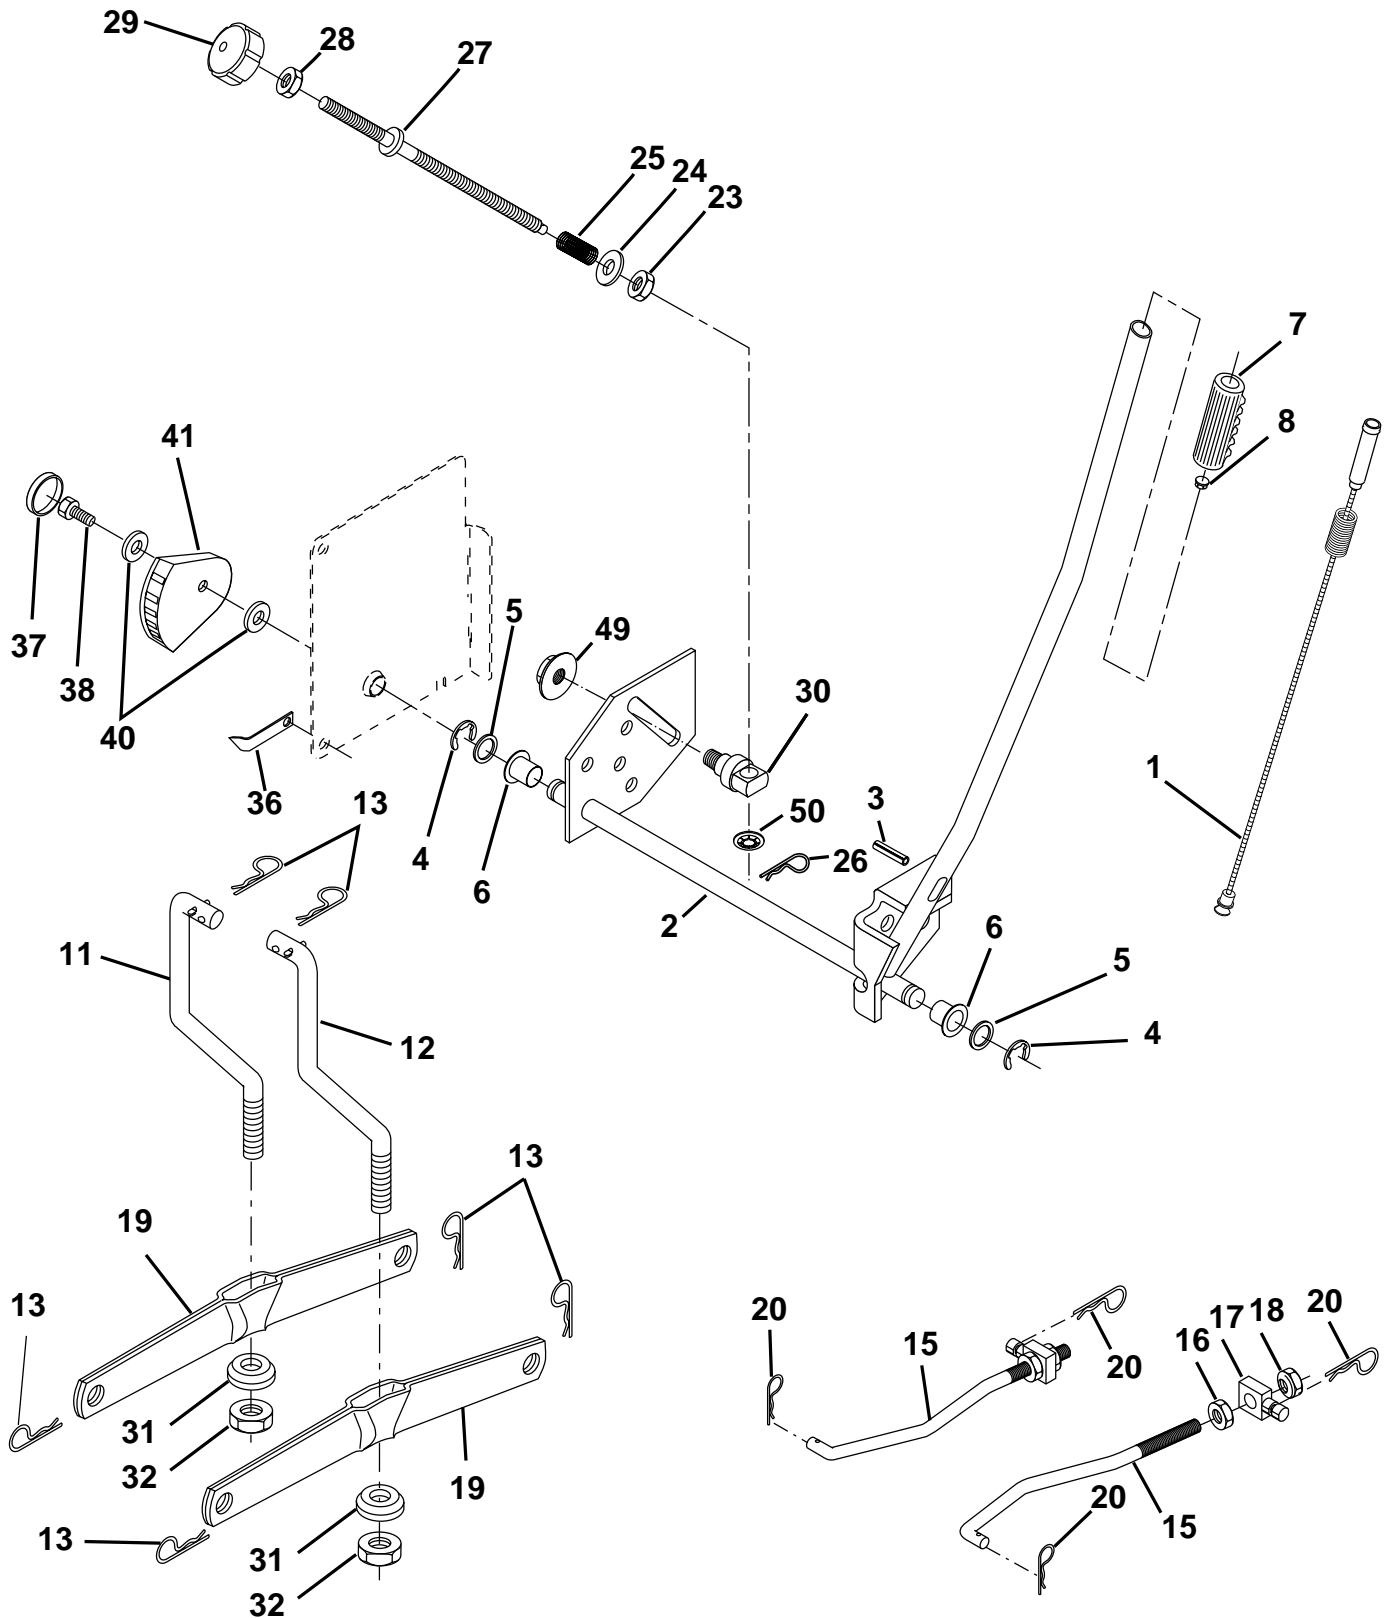

NOTE: All component dimensions given in U.S. inches
1 inch = 25.4 mm

REPAIR PARTS

TRACTOR - - MODEL NUMBER PR20H42STA

MOWER LIFT

REPAIR PARTS**TRACTOR - - MODEL NUMBER PR20H42STA****MOWER LIFT**

KEY NO.	PART NO.	DESCRIPTION
1	159460	Wire Asm Inner/Sprg W/plunger LT
2	159471	Shaft Asm Lift RH w/Inf
3	105767X	Pin Groove 1 500 Zinc
4	12000002	E Ring #5133-62
5	19211621	Washer 21/32 X 1 X 21 Ga
6	120183X	Bearing Nylon Blk 629 Id
7	125631X	Grip Handle
8	170770	Button Plunger
11	139865	Link Lift LH Fixed Length
12	139866	Link Lift RH Fixed Length
13	4939M	Retainer Spring
15	173288	Link Front
16	73350800	Nut Jam Hex 1/2-13 Unc
17	130171	Trunnion Blk Zinc
18	73800800	Nut Lock W/Wsh 1/2-13 Unc
19	139868	Arm Suspension Rear
20	163552	Retainer Spring
23	110807X	Nut Special
24	19131016	Washer 13/32 X 5/8 X 16 Ga
25	2876H	Spring 2-1/8"
26	169484	Retainer Clip
27	126971X	Rod Adj Lift Zinc 7.49 Wrk Lg
28	73350600	Nut Hex Jam 3/8-16 Unc
29	138057	Knob Inf 3/8-16 Unc Blk W/sym
30	150233	Trunnion Infin Height
31	140302	Bearing Pvt Lift Spherical
32	73540600	Nut Crownlock 3/8 - 24
36	155097	Pointer Height Indicator
37	123935X	Plug Hole Blk 1.485/1.515 Dia.
38	17060516	Screw 5/16-18 x 1
40	19112410	Washer 11/32 x 1-1/2 10 Ga.
41	155098	Indicator Height STLT
49	145212	Nut Hex Flange Lock
50	110452X	Nut PUsH Phos & Oi