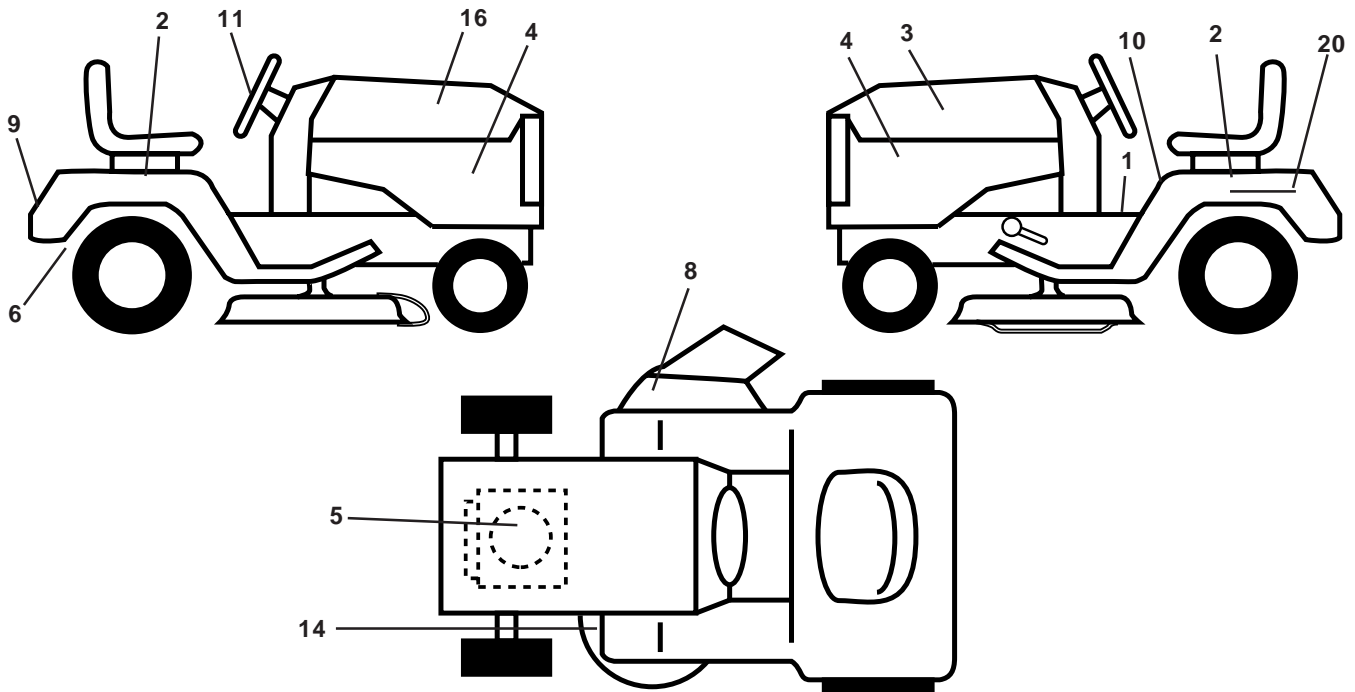

REPAIR PARTS

TRACTOR - - MODEL NUMBER PR20H42STA

DECALS

KEY NO.	PART NO.	DESCRIPTION	KEY NO.	PART NO.	DESCRIPTION
1	157032	Decal Oper	11	172743	Decal Ins Strg Whl
2	172741	Decal Fender Auto	14	160396	Decal V-Belt Schematic
3	172738	Decal Hood LH	16	172737	Decal Hood Rh
4	173296	Decal Side Panel Logo	20	145005	Decal Bat Dan/Psn
5	170858	Decal HP Engine	--	133671	Pad Footrest
6	169210	Decal By Pass Lt Hydro	--	138311	Decal Handle Lft Height Adjust
8	170563	Decal Mower Warn Keep Hand Away	--	173587	Decal Fend Reflector Rh
9	172740	Decal Fender Logo	--	173589	Decal Fend Reflector Lh
10	157140	Decal Fender Danger E/F	--	173411	Manual Owner's (English)
			--	173412	Manual Owner's (French)