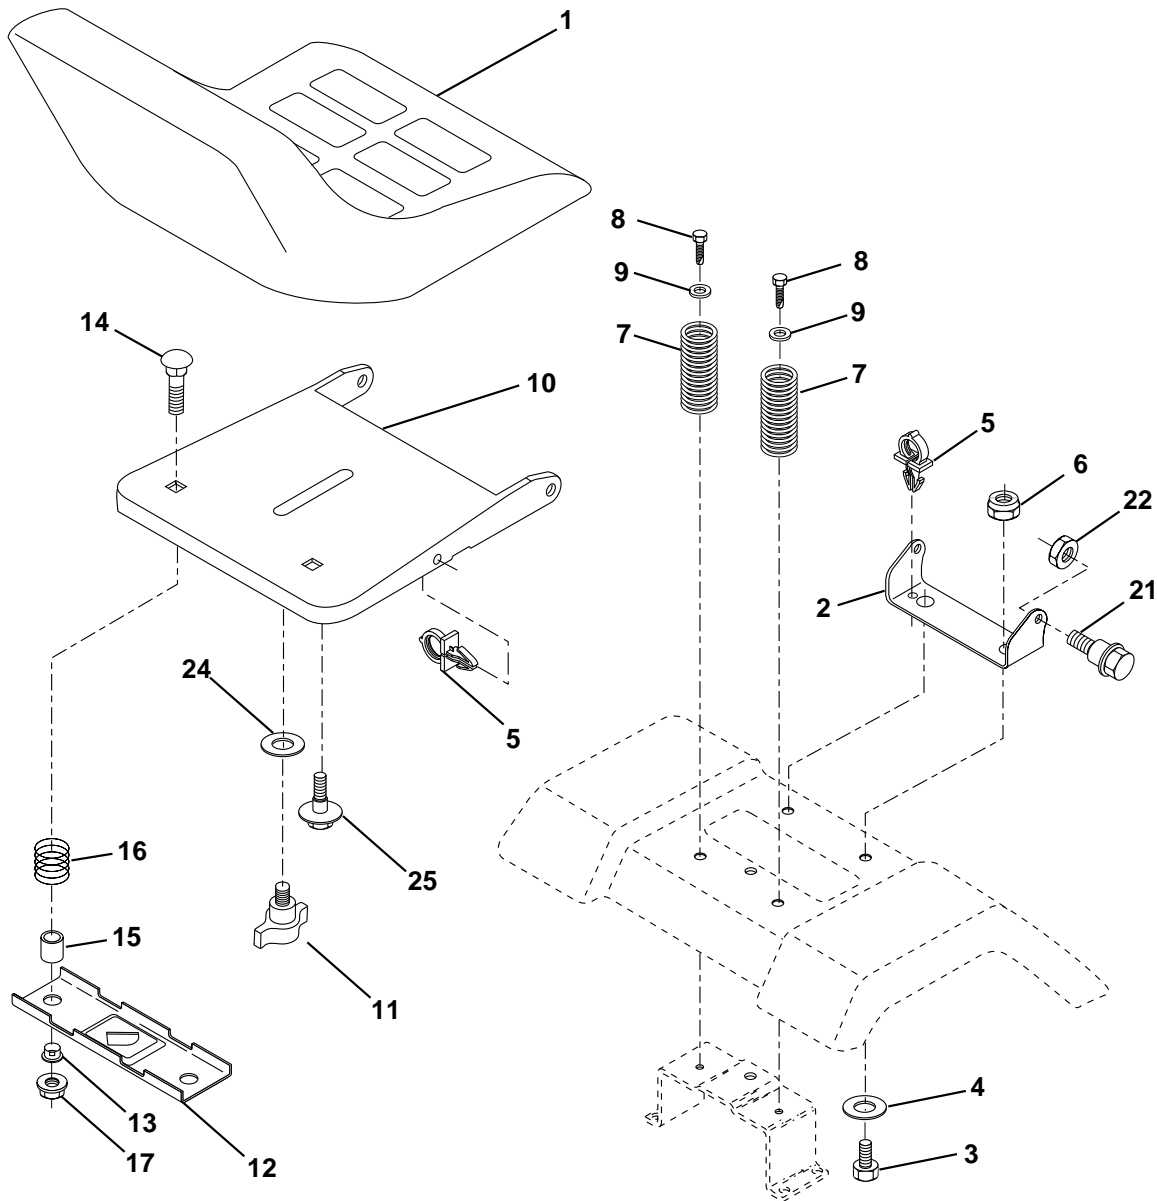

NOTE: All component dimensions given in U.S. inches

1 inch = 25.4 mm

REPAIR PARTS

TRACTOR - - MODEL NUMBER PR20H42STA

SEAT ASSEMBLY

KEY NO.	PART NO.	DESCRIPTION
1	171683	Seat
2	140551	Bracket Pivot Seat 8 720
3	71110616	Bolt Fin Hex 3/8-16unc X 1
4	19131610	Washer 13/32 X 1 X 10 Ga
5	145006	Clip Push-In
6	73800600	Nut Hex w/Ins. 3/8-16 Unc
7	124181X	Spring Seat Cprsn 2 250 Blk Zi
8	17000616	Screw 3/8-16 x 1.5 Smgml
9	19131614	Washer 13/32 X 1 X 14 Ga.
10	155925	Pan Seat
11	166369	Knob Seat
12	121246X	Bracket Mounting Switch