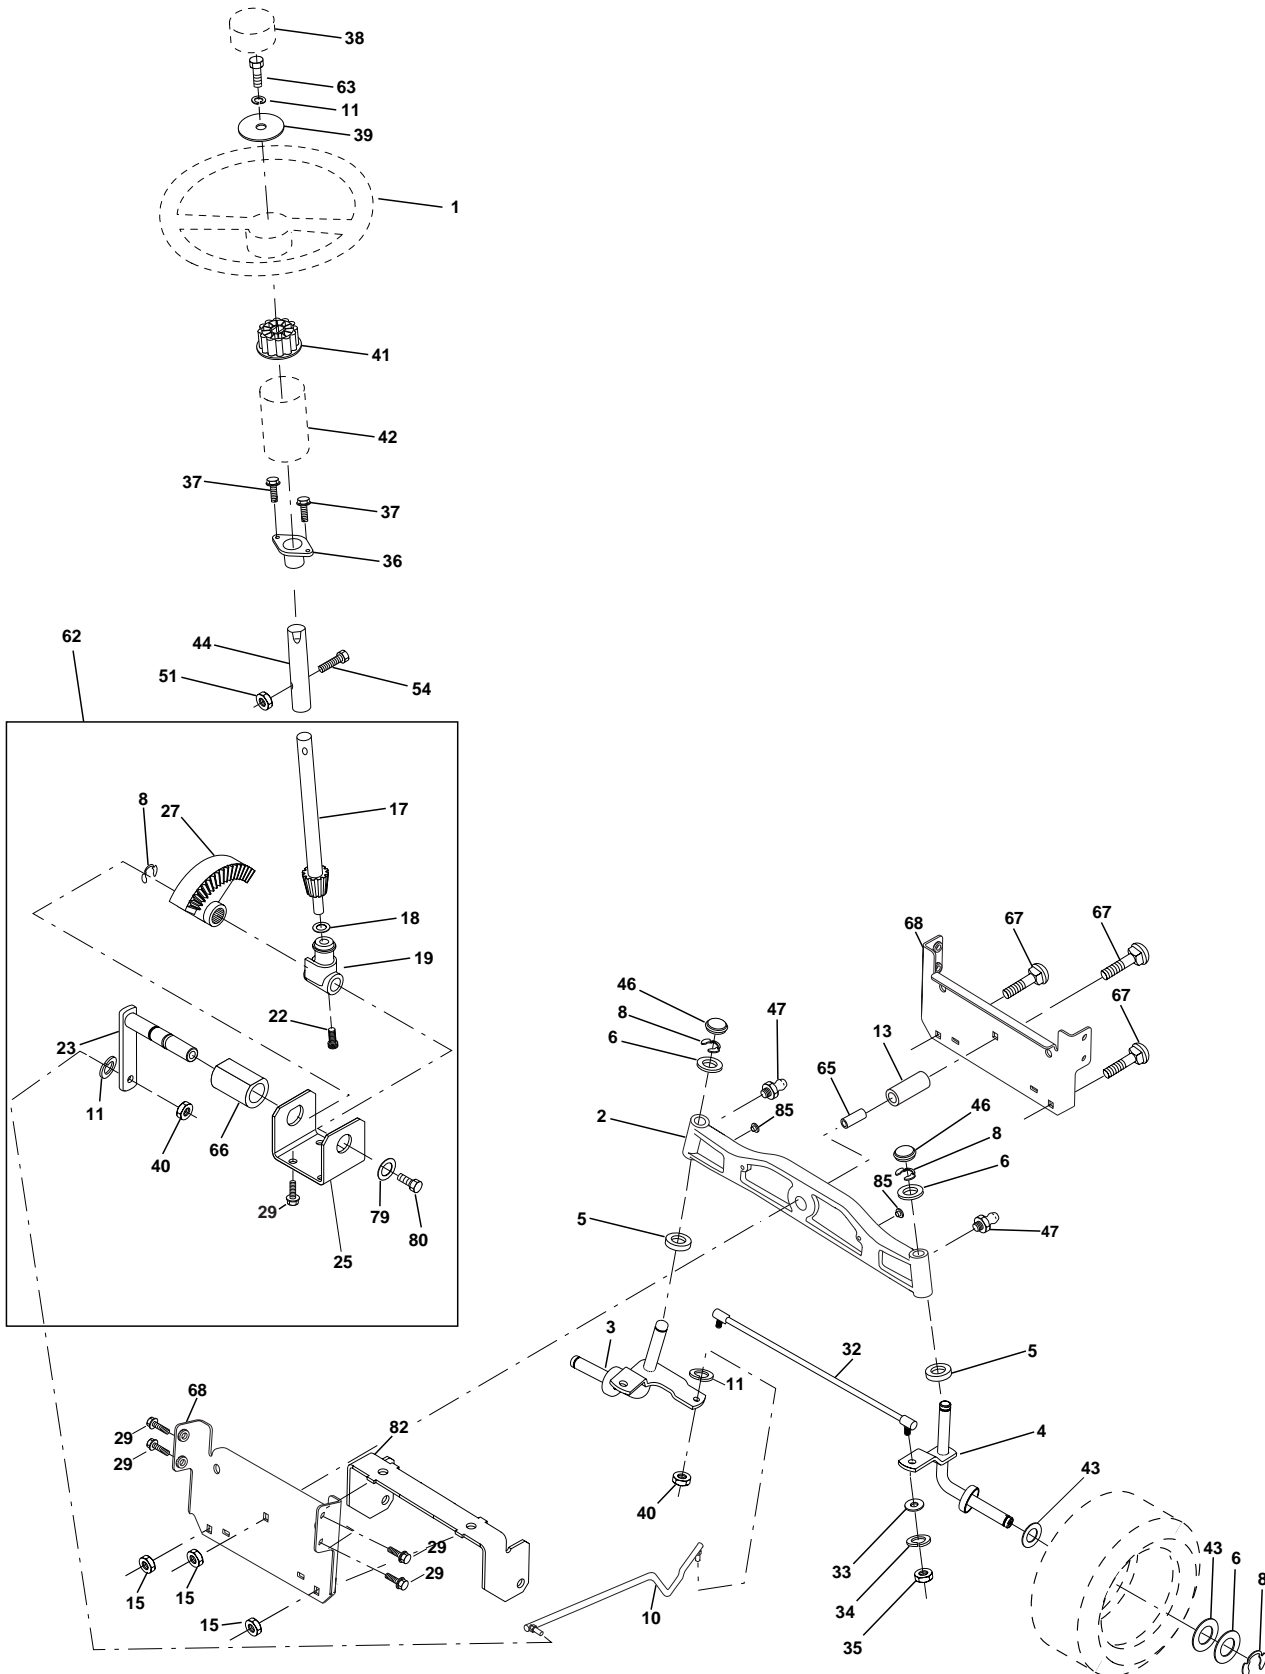

REPAIR PARTS

TRACTOR - - MODEL NUMBER PR20H42STA

STEERING ASSEMBLY

REPAIR PARTS

TRACTOR - - MODEL NUMBER PR20H42STA

STEERING ASSEMBLY

KEY NO.	PART NO.	DESCRIPTION
1	159944X428	Wheel Steering
2	165854	Axle Asm Cast Iron LT
3	169840	Spindle Asm LH
4	169839	Spindle Asm RH
5	6266H	Bearing Race Thrust Harden
6	121748X	Washer 25/32 X 1-5/8 X 16 Ga
8	12000029	Ring Klip #t5304-75
10	169832	Link Drag
11	10040600	Washer Lock Hvy Hlcl Spr 3/8
13	136518	Spacer Brg Axle Front
15	145212	Nut Hex Flange Lock
17	156546	Shaft Asm Strg
18	57079	Washer Thrust 515x 750x 033
19	160395	Support Shaft
22	165857	Screw Hex Wsh Hd Torx
23	165851	Shaft Asm Pittman
25	154406	Bracket Steering
27	136874	Gear Sector
29	17060612	Screw 3/8-16 x .75
32	171888	Rod Tie
33	19111216	Washer 11/32 x 3/4 x 16 Ga
34	10040500	Washer Lock Hvy Hlcl Spr 5/16
35	73540500	Crownlock Nut 5/16-24 Unf
36	155099	Bushing Strg
37	152927	Screw
38	159946X428	Insert Cap Strg Wh
39	19132411	Washer 13/32 X 1-1/2 X 11 Ga
40	7810H	Lock nut
41	159945	Adaptor Wheel Strg
42	145054X428	Boot Steering Dash
43	121749X	Washer 25/32 X 1 1/4 X 16 Ga
44	153720	Extension Steering Shaft LR/LT
46	121232X	Cap Spindle Fr Top Blk
47	6855M	Fitting Grease
51	73800500	Nut Lock Hex w/Ins 5/16-18
54	74780520	Bolt Fin Hex 5/16-18 Unc x 1-1/4
62	167902	Kit, Steering Assembly Svc
63	74780616	Bolt Fin Hex 3/8-16unc x 1 Gr. 5
65	160367	Spacer Brace Axle
66	154404	Bearing Arm Pittman
67	72140618	Bolt Rdhd Sq 3/8-16 Unc x 2-3/4
68	169827	Axle, Brace
79	19132012	Washer 13/32 x 1-1/4 x 12 Ga.
80	74950612	Bolt Hex Nylon 3/8-16 x 3/4
82	169835	Bracket Susp Chassis Front
85	133835	Fastner Christmas Tree

NOTE: All component dimensions given in U.S. inches

1 inch = 25.4 mm