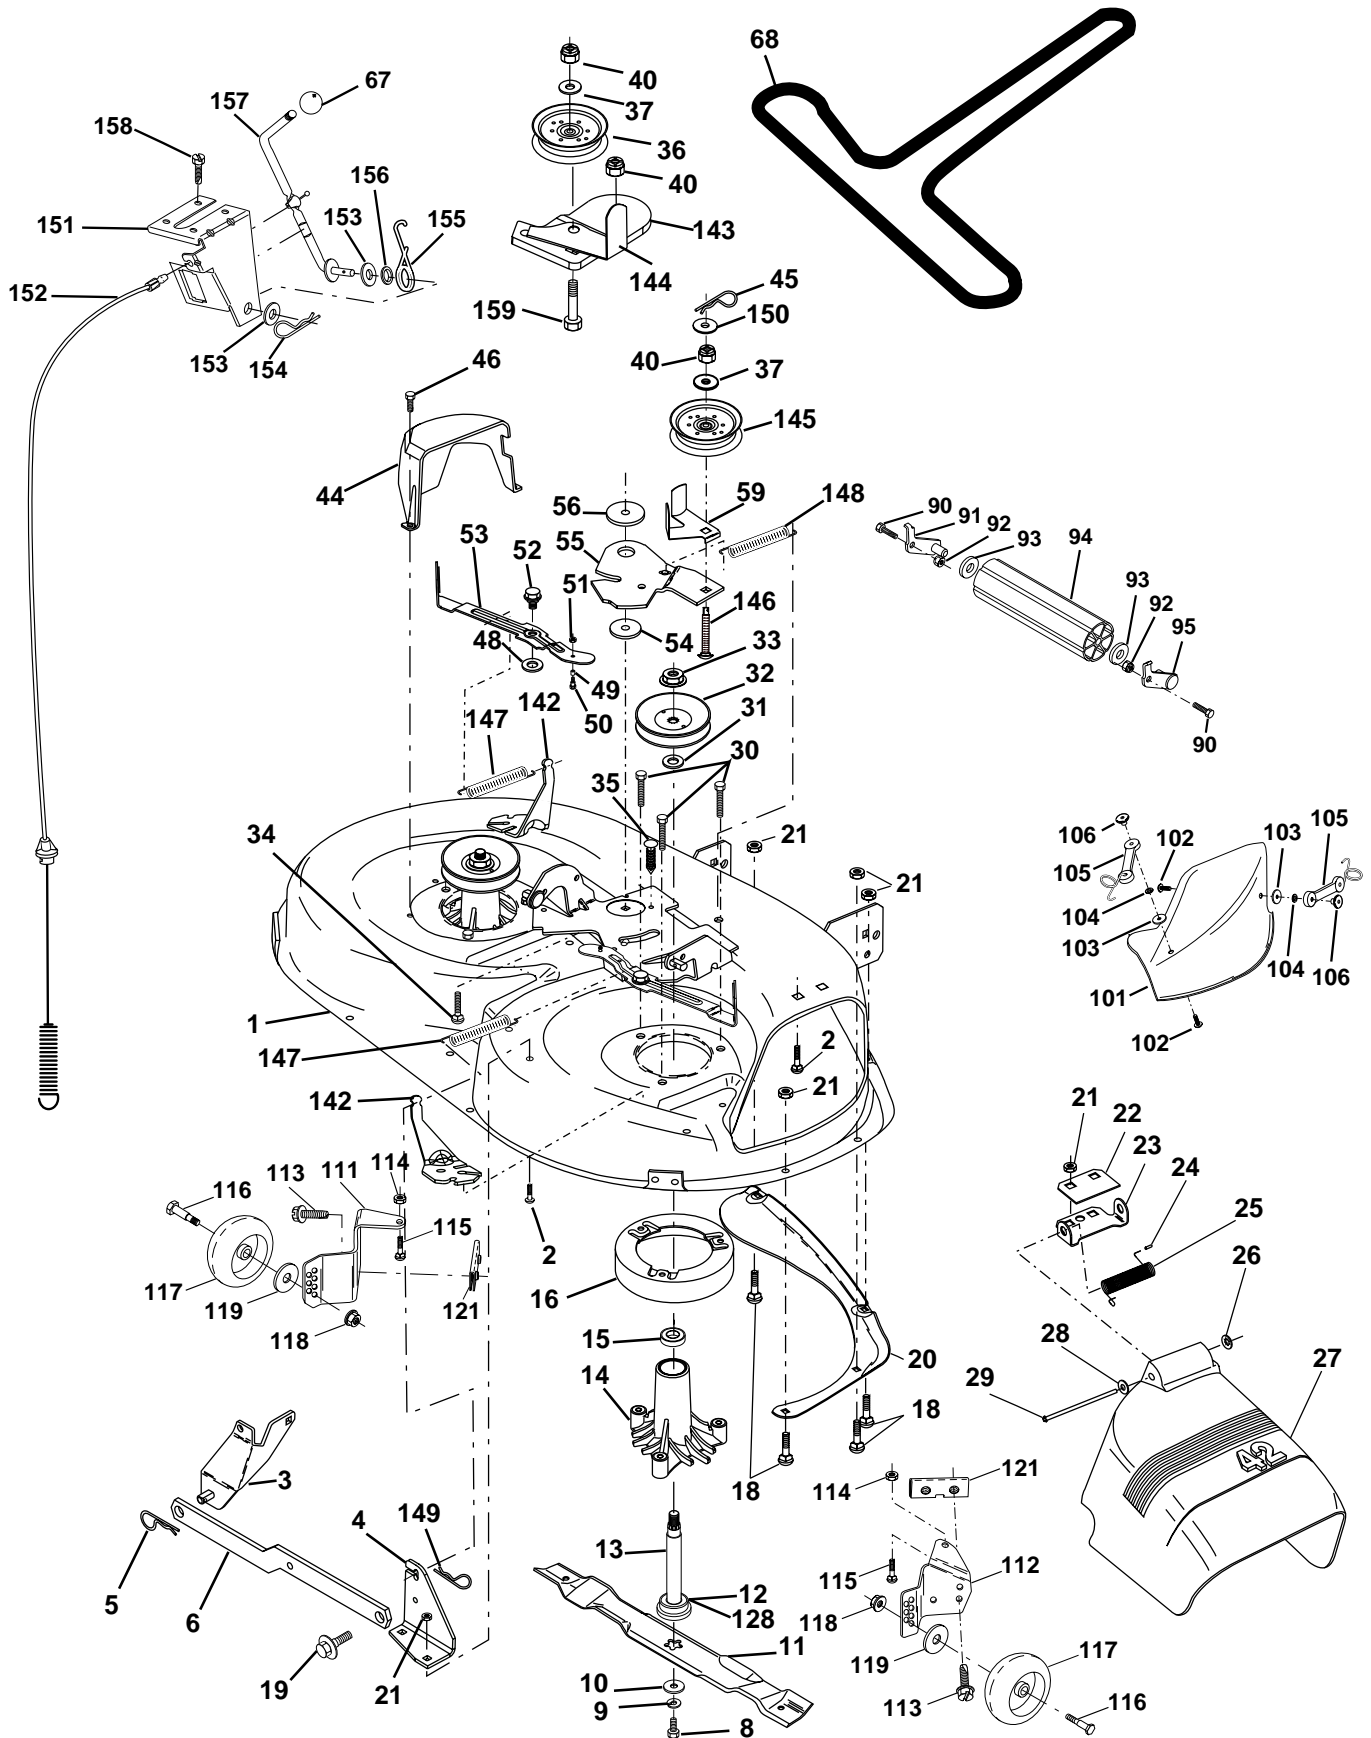

REPAIR PARTS

TRACTOR - - MODEL NUMBER PR20H42STA

MOWER DECK

REPAIR PARTS

TRACTOR - - MODEL NUMBER PR20H42STA

MOWER DECK

KEY NO.	PART NO.	DESCRIPTION	KEY NO.	PART NO.	DESCRIPTION
1	165892X421	Mower Deck Assembly, 42"	67	171598	Knob Round
2	72140506	Bolt	68	144959	V-Belt, 42" Mower
3	138017	Bracket Asm Fr. Sway Bar 3/42	90	74760616	Bolt Fin Hex 3/8-16 Unc x 1
4	165460X421	Bracket Asm Deck 42" Sway Bar	91	132274	Bracket Asm Noseroller LH
5	4939M	Retainer Spring	92	73800600	Nut, Lock, Hex W/Ins 3/8-16 UNC
6	130832	Arm, Suspension, Rear	93	19171416	Washer 17/3 x 7/8 x 6 Ga.
8	850857	Bolt 3/8-24 x 25 Grade 8 patched	94	132264	Roller Nose 38 & 42
9	10030600	Washer, Lock	95	132273	Bracket Asm Noseroller RH
10	140296	Washer, Hardened	101	136420	Mulcher Cover
11	134149	Blade, Mulching 42" Std	102	71161010	Screw
	138498	Blade Mower 42" Hi-Lift Std	103	19061216	Washer, Flat
12	129895	Bearing, Ball #6204	104	10071000	Washer, Lock
13	137645	Shaft Assembly, Mandrel, Vented	105	160793	Latch Assembly
14	128774	Housing, Mandrel, Vented	106	2029J	Nut, Weld
15	110485X	Bearing, Ball, Mandrel	111	155197X421	Bracket, Gauge, Wheel LH
16	140329	Stripper, Vented Mower Deck	112	155198X421	Bracket, Gauge, Wheel RH
18	72140505	Bolt, Carriage 5/16-18 x 5/8	113	17060512	Screw 5/16 - 18 x 3/4
19	132827	Bolt, Shoulder	114	73510500	Nut, Keps 5/16 - 18 UNC
20	159770	Baffle, Vortex	115	72110504	Bolt, Carriage 5/16-18 x 1/2
21	73680500	Nut	116	4898H	Bolt, Shoulder
22	134753X421	Stiffener Bracket	117	165746	Wheel, Gauge
23	131267X421	Bracket, Deflector Mower 42"	118	73930600	Nut Centerlock 3/8-16
24	105304X	Cap, Sleeve 80 x 112 Blk Mower	119	19121414	Washer 3/8 x 7/8 x 14 Ga.
25	123713X	Spring, Torsion, Deflector 2 52	121	143723	Bracket, Extruded
26	110452X	Nut, Push Phos & Oil	128	153390	Washer, Felt
27	130968X428	Shield, Deflector 42" Blk	142	165890X421	Arm Spring Brake Mower
28	19111016	Washer 11/32 x 5/8 x 16 Gauge	143	157109X421	Bracket Arm Idler 42"
29	131491	Rod, Hinge 42" 6 75 W/G	144	173441	Keeper Belt 42" Clutch Cable
30	157722	Screw Thdrol Washer Head	145	173437	Pulley Idler Flat
31	129963	asher, Spacer Mower Vented	146	173439	Bolt Carriage Idler
32	173436	Pulley, Mandrel	147	131335	Spring Extension
33	137266	Nut, Toplock 9/16	148	169022	Spring Return Idler
34	72110614	Bolt	149	165898	Retainer Spring Yellow
35	133835	Fastener, Christmas Tree	150	19091216	Washer 9/32 x 3/4 x 16 Ga.
36	173438	Pulley, Idler, Flat	151	169670	Bracket Clutch Cable
37	19131316	Washer 13/32 x 13/16 x 16 Gauge	152	169676	Clutch Cable 42"
40	73680600	Nut	153	169674	Washer Flat 3/8" Type B
44	140088	Guard, Mandrel, LH	154	169675	Spring Retainer
45	4497H	Retainer	155	169671	Spring Retention LVR CLTCH CAB
46	137729	Screw, Thdrol 1/4-20 x 5/8 T	156	169672	Spacer Clutch Cable
48	133944	Washer, Hardened	157	169669	Rod Clutch Cable 3/8"
49	155066	Roller Assembly, Cam Follower	158	17720410	Screw Hex Thd Cut 1/4-20 x 5/8
50	131340	Bolt, Shoulder #10-24 Grade 5	159	72140614	Bolt Rdhd Sqn 3/8-16 UNC x 1-3/4
51	69180	Locknut	--	130794	Mandrel Assembly (Includes Key Numbers 8-10,12-15,31 and 33)
52	139888	Bolt, Shoulder 5/16-18 UNC	--	172559	Mower Deck, Complete
53	131845	Arm Assembly, Pad, Brake			
54	133943	Washer, Hardened			
55	155046X421	Arm, Idler			
56	122052X	Spacer, Retainer			
59	173442	Guard TUV Idler			

NOTE: All component dimensions given in U.S. inches
1 inch = 25.4 mm