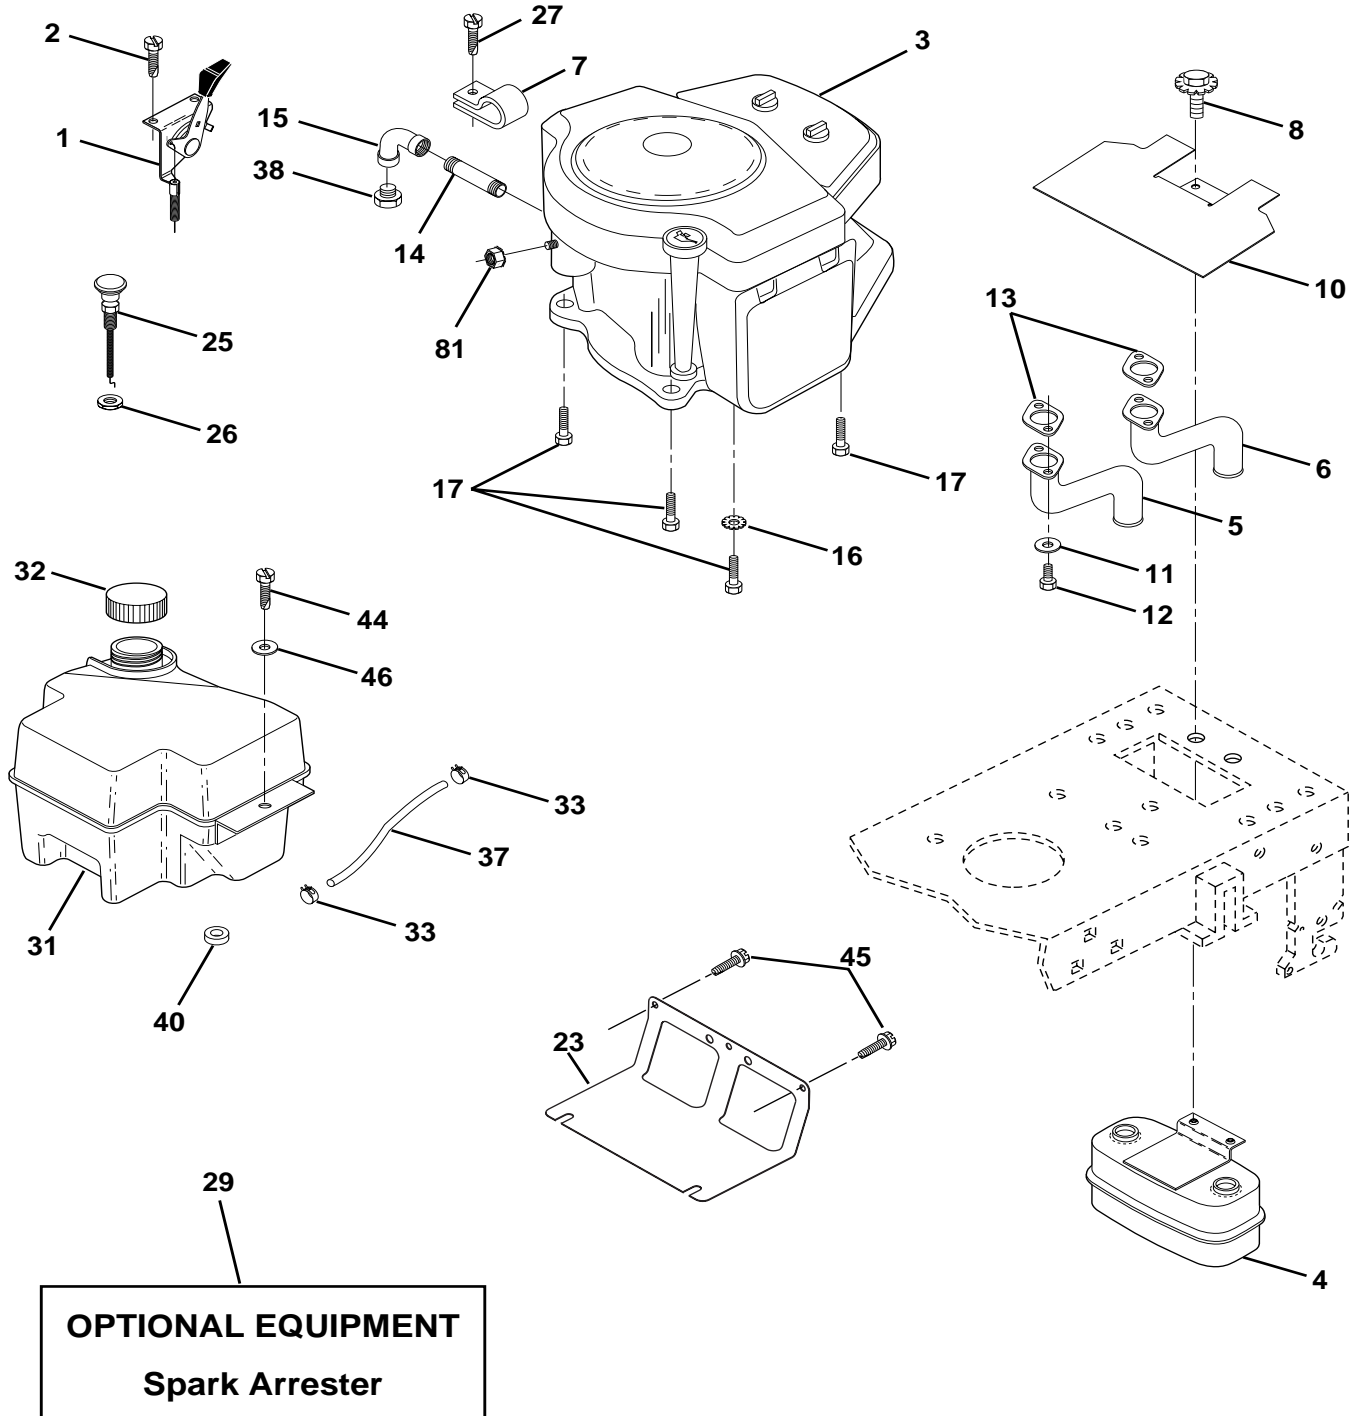

REPAIR PARTS

TRACTOR - - MODEL NUMBER PR20H42STA

ENGINE

REPAIR PARTS

TRACTOR - - MODEL NUMBER PR20H42STA

ENGINE

KEY NO.	PART NO.	DESCRIPTION
1	141295	Control Throt
2	17720410	Screw Hex Thd Cut 1/4-20x5/8 T
3	-----	Engine B&S Model No. 461707 (Order parts from engine manufacturer)
4	149723	Muffler Exhaust
5	144069	Exhaust Asm. Left
6	144068	Exhaust Asm. Right
7	138129	Clamp Tube Double Engine
8	150176	Bolt 5/16-18unc x 3/4 w/sems
10	145552	Heat Shield Lt
11	10040400	Washer Lock Hvy. Helical 1/4
12	74780412	Bolt Fin Hex 1/4-20 x 3/4
13	165287	Gasket Muffler
14	13280336	Nipple Pipe 4-1/2"
15	13200300	Elbow Std 90 Degree 3/8-18 Npt
16	11050600	Washer Lock Ext Tooth 3/8
17	17490624	Screw Thdrol 3/8-16x1-1/2 Tytt
23	169837	Shield BRN/DBR Guard
25	145996	Control Choke
26	73920600	Nut Keps 3/8-24 UNF
27	152927	Screw TT Flange
29	137180	Arrestor Spark
31	161911	Tank Fuel
32	140527	Cap Fuel
33	123487X	Clamp Hose Blk
37	137040	Line Fuel
38	-----	Plug Oil Drain (Order parts from engine manufacturer)
40	124028X	Bushing Snap Nyl Black
44	17670412	Screw Hexwsh Thdrol 1/4-20 x 3/4
45	17000612	Screw Hex wsh Thdrol 3/8-16 x 3/4
46	19091416	Washer 9/32 x 7/8 x 16 Ga.
81	73510400	Nut Keps Hex 1/4-20 unc

NOTE: All component dimensions given in U. S. inches 1 inch = 25.4 mm