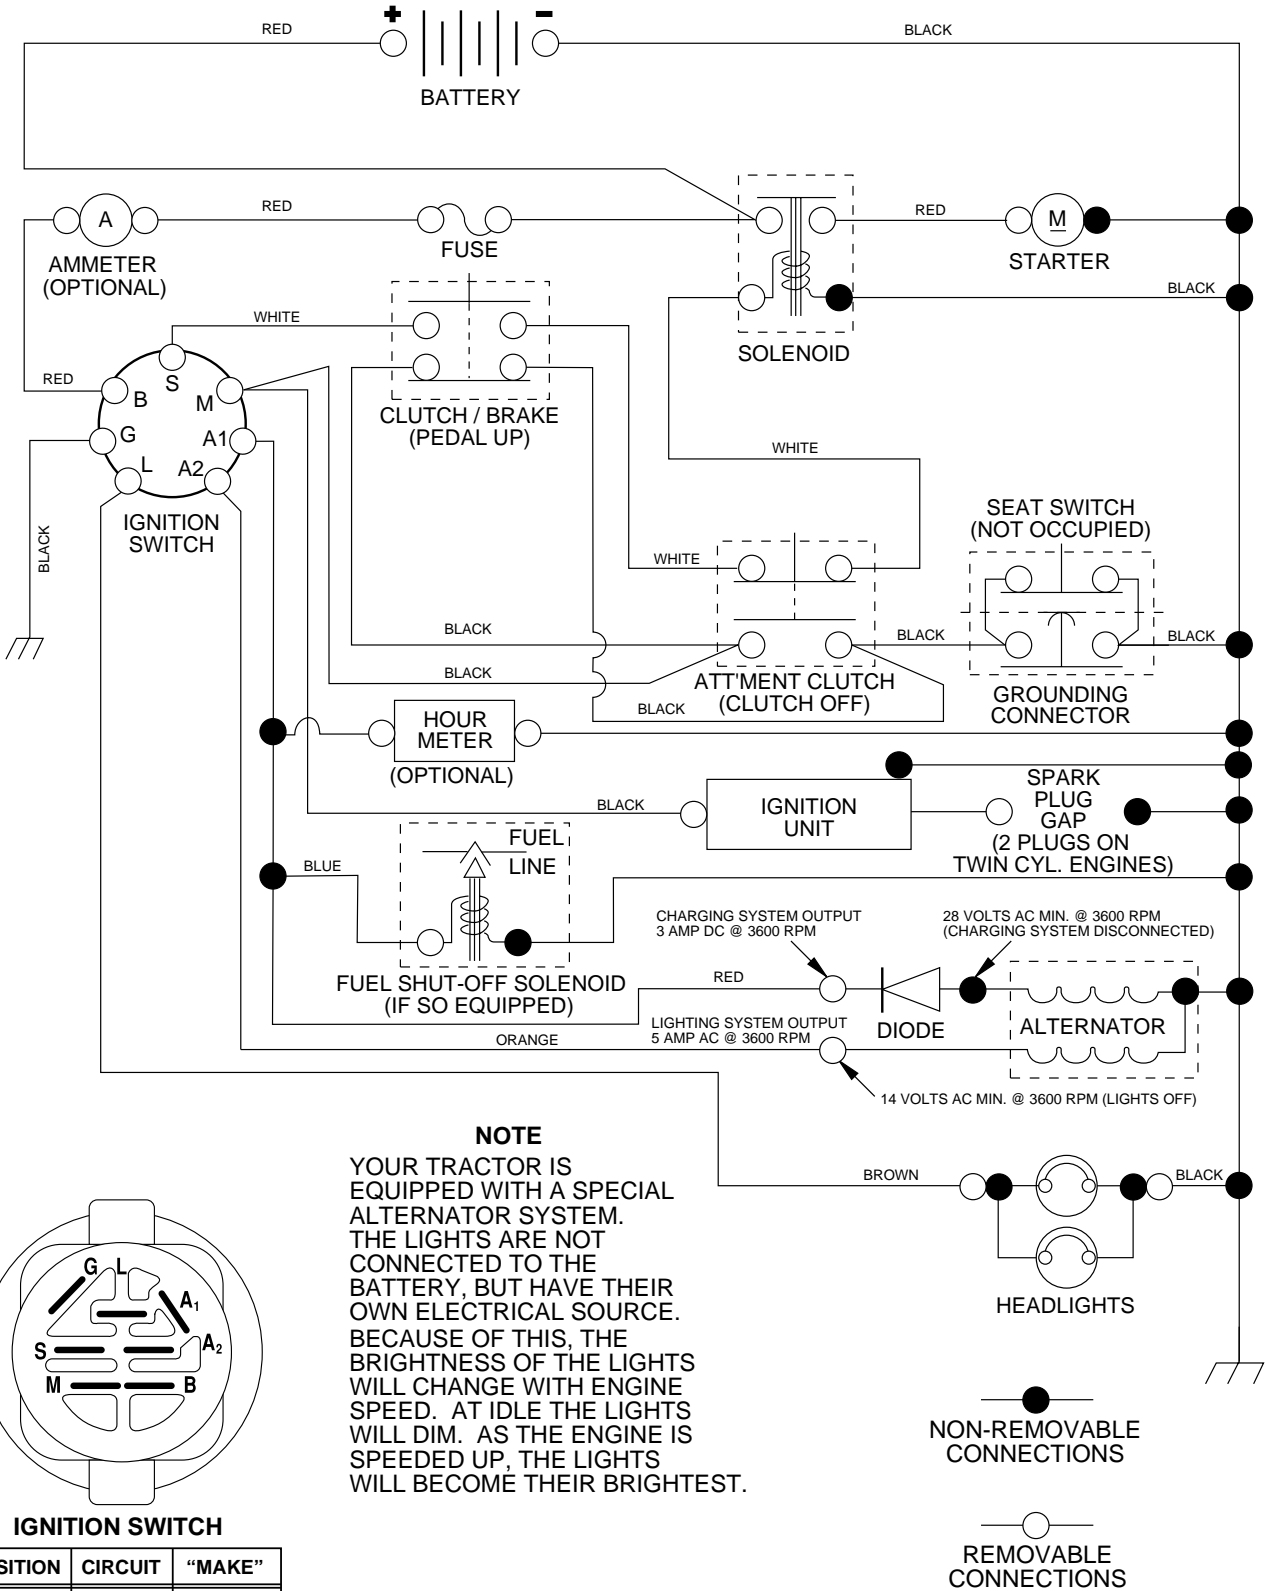

TRACTOR - - MODEL NUMBER PR20H42STA

SCHEMATIC