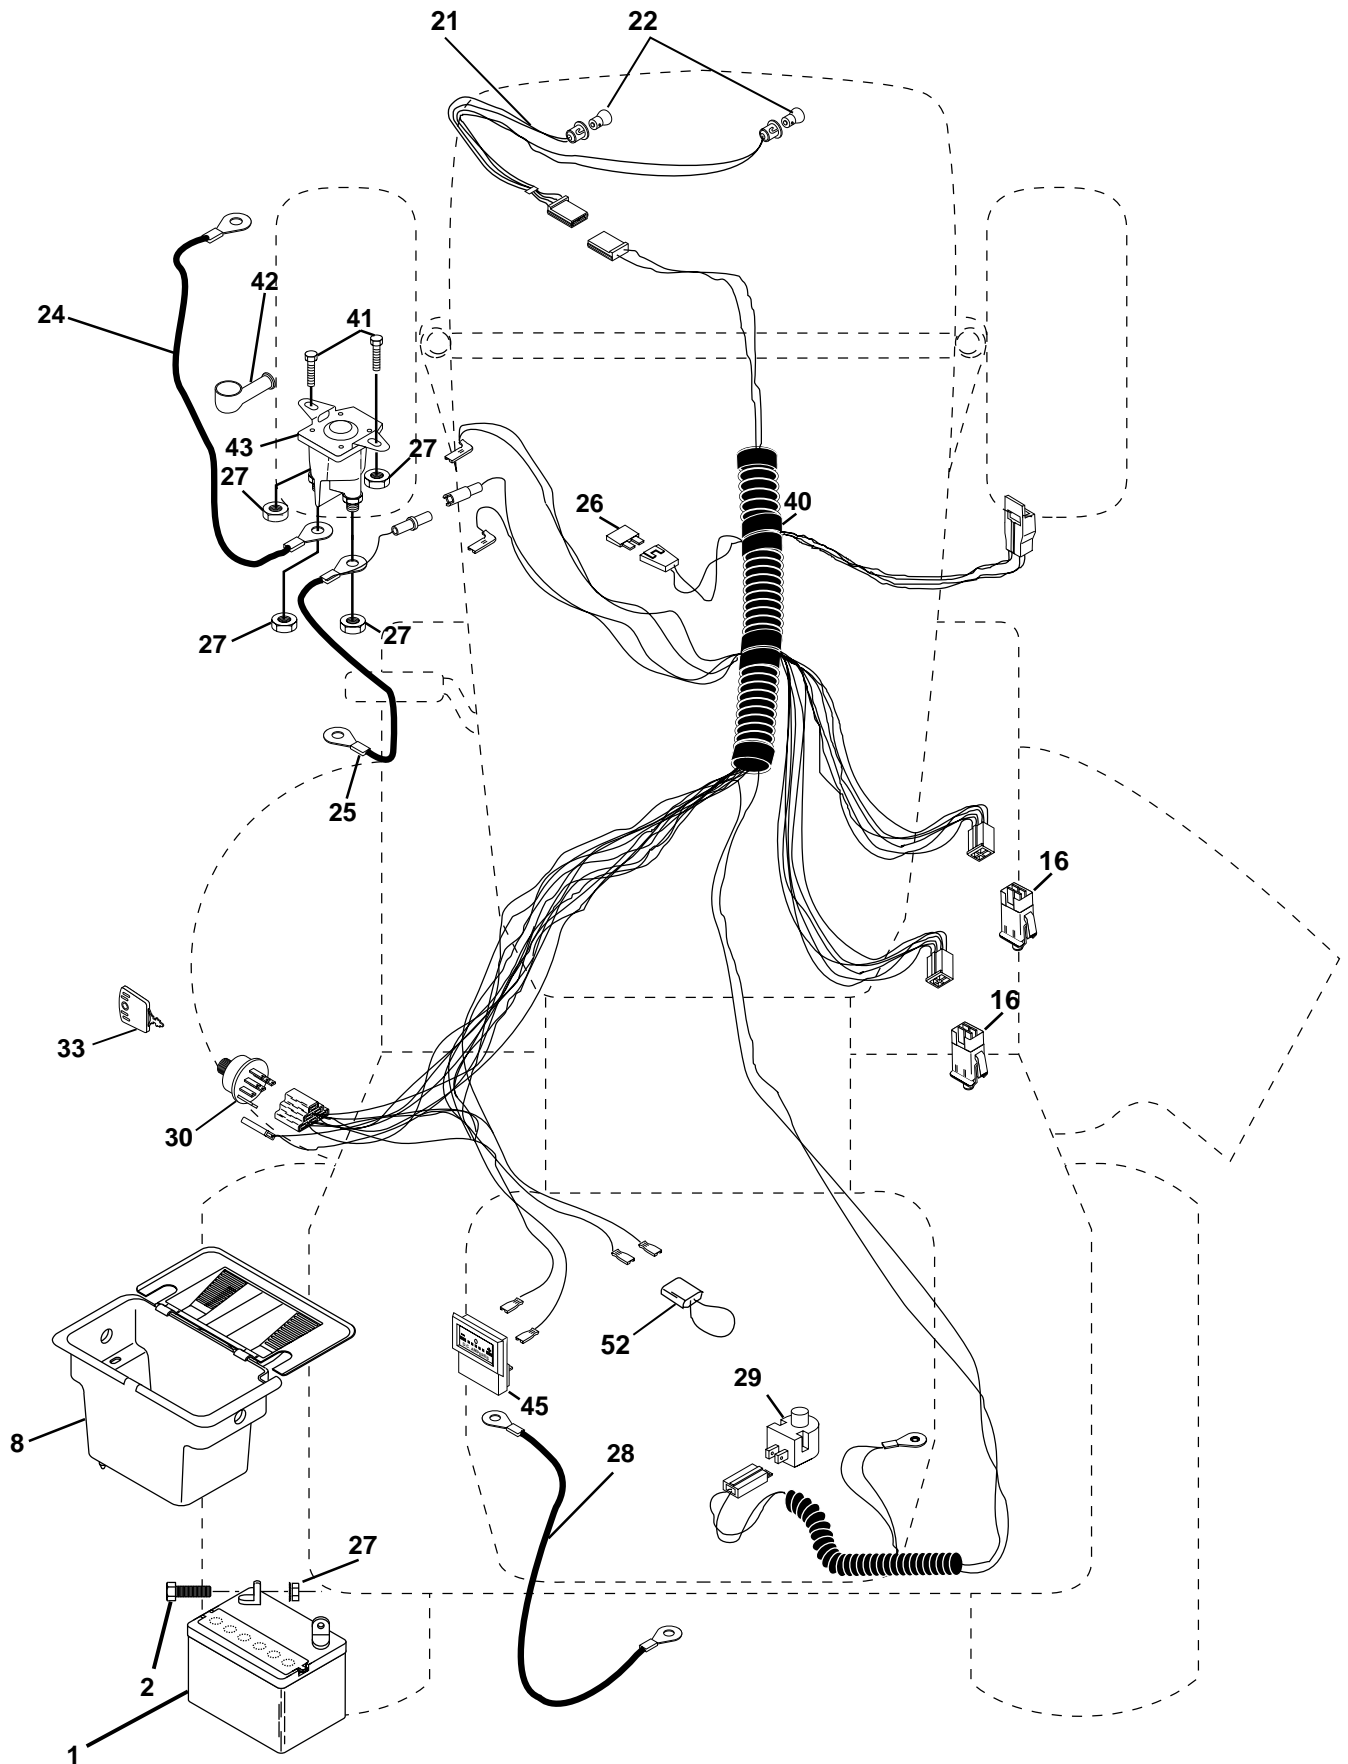

REPAIR PARTS

TRACTOR - - MODEL NUMBER PR20H42STA

ELECTRICAL

REPAIR PARTS

TRACTOR - - MODEL NUMBER PR20H42STA

ELECTRICAL

KEY NO.	PART NO.	DESCRIPTION
1	144925	Battery
2	74760412	Bolt Hex Hd 1/4-20unc X 3/4
8	156417	Case Battery Mech Hinge
16	153664	Switch Interlock Push-In
21	166181	Harness Socket Light
22	4152J	Bulb, Light # 1156
24	4799J	Cable Battery
25	146147	Cable Battery 6 Ga Red w/16 wire
26	166180	Fuse 15 Amp
27	73510400	Nut Keps Hex 1/4-20 Unc
28	4207J	Cable Ground 6ga 12 black
29	121305X	Switch Plunger Nc Gray
30	163968	Switch Ign
33	140401	Key Ign Molded Generic
40	170217	Harness Ign
41	71110408	Bolt Fin Hex 1/4-20uncx 1/2
42	131563	Cover Terminal Red
43	145673	Solenoid
45	121433X	Ammeter Rectangular
52	141940	Protection Loop

NOTE: All component dimensions given in U.S. inches
1 inch = 25.4 mm