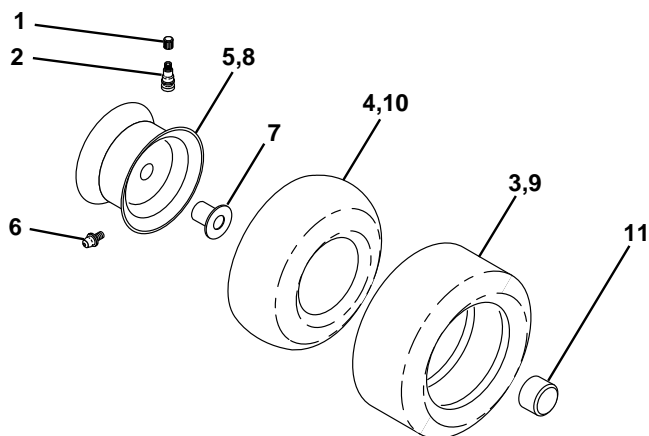

WHEELS AND TIRES

KEY NO.	PART NO.	DESCRIPTION
1	59192	Cap Valve Tire
2	65139	Stem Valve
3	170455	Tire F T 15 X 6 0 - 6 Service
4	59904	Tube Front (Service Item Only)
5	106732X421	Rim Asm 6"front Service
6	278H	Fitting Grease (Front Wheel Only)
7	9040H	Bearing Flange (Front Wheel nly)
8	106108X421	Rim Asm 8"rear Service
9	170456	Tire R T 20x10-8 Service
10	7152J	Tube Rear (Service Item Only)
11	104757X	Cap Axle Blk 1 50 X 1 00
--	144334	Sealant, Tire (10 oz. Tube)

NOTE: All component dimensions given in U.S. inches
1 inch = 25.4 mm