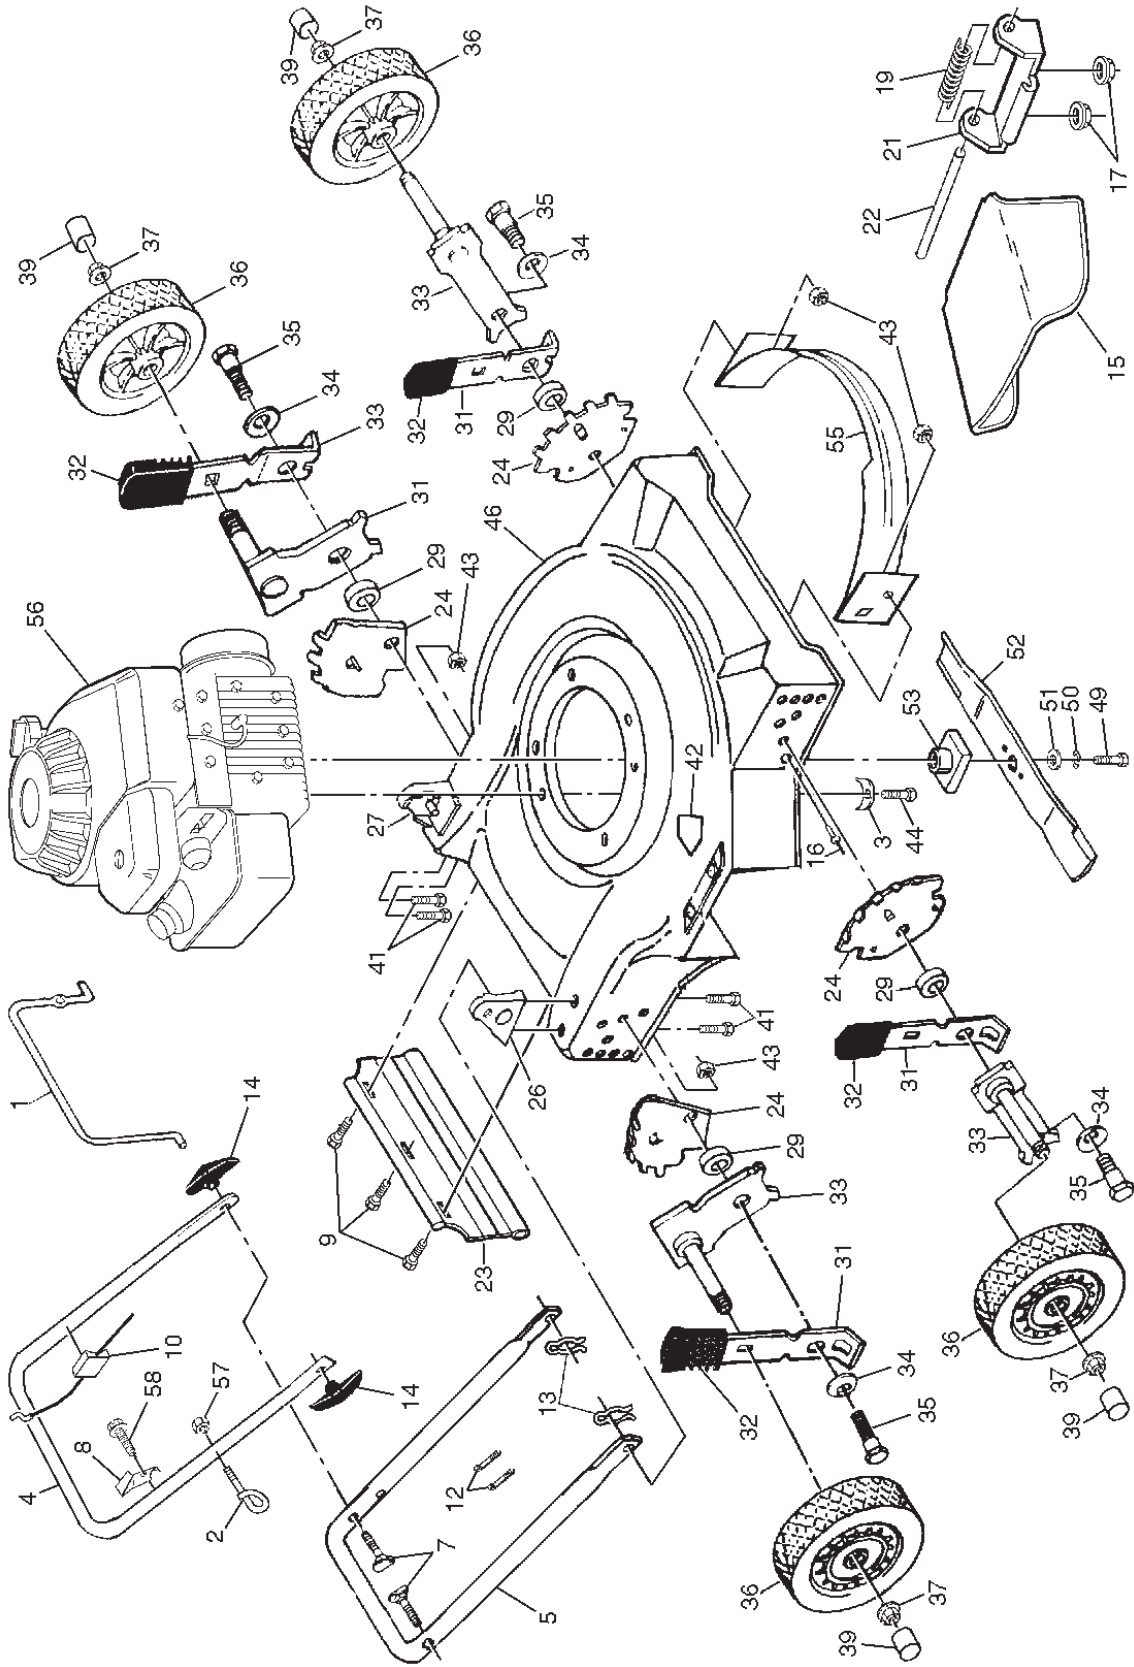

ROTARY LAWN MOWER -- MODEL NUMBER PO4QN20SE

ROTARY LAWN MOWER - - MODEL NUMBER PO4QN20SE

KEY NO.	PART NO.	DESCRIPTION	KEY NO.	PART NO.	DESCRIPTION
1	131696	Control Bar	35	142748	Shoulder Bolt
2	179585	Rope Guide	36	700263	Wheel and Tire Assembly
3	851201X004	Engine Washer	37	83923	Nut, Hex
4	166860X479	Upper Handle	39	800090	Hubcap
5	151590X479	Lower Handle	41	149741	Thread Cutting Screw 5/16-18 x 3/4
7	131959	Handle Bolt 5/16-18 x 1-3/4	42	85463	Danger Decal
8	86899X004	Up-Stop Bracket	43	751592	Locknut 3/8-16
9	189241	Hex Washer Head Screw #10-24 x 1/2	44	150406	Hex Head Thread Rolling Screw 3/8-16 x 1-1/8
10	180817	Engine Zone Control Cable	46	188470	Lawn Mower Housing
12	66426	Wire Tie	49	851084	Hex Head Screw 3/8-24 x 1-3/8 Grade 8
13	51793	Hairpin, Cotter	50	850263	Helical Lockwasher 3/8
14	189713X428	Knob	51	851074	Hardened Washer
15	752052	Discharge Guard	52	145106	Blade, 20"
16	128415	Rivet	53	850977	Blade Adapter
17	73800400	Locknut 1/4-20	55	700839X479	Front Baffle
19	851855	Torsion Spring	56	---	Engine, Briggs & Stratton, Model Number 10K902 (For engine service and replacement parts, call Briggs & Stratton at 1-800-233-3723)
21	88602	Hinge Deflector	57	132004	Nut, Hex
22	150215	Hinge Rod	58	750634	Nut, Hex
23	189240	Rear Deflector	--	161058	Warning Decal (not shown)
24	750085X007	Wheel Adjusting Bracket	--	133379X479	Rear Baffle (not shown)
26	170345X479	Handle Bracket Assembly, RH	--	172782	Operator's Manual, English
27	170346X479	Handle Bracket Assembly, LH	--	172784	Operator's Manual, Spanish
29	146630	Spacer	--	190742	Repair Parts Manual
31	700331X004	Selector Spring			
32	87877	Selector Knob			
33	145935X479	Axle Arm Assembly			
34	62335	Belleville Washer			

NOTE: All component dimensions given in U.S. inches.
1 inch = 25.4 mm