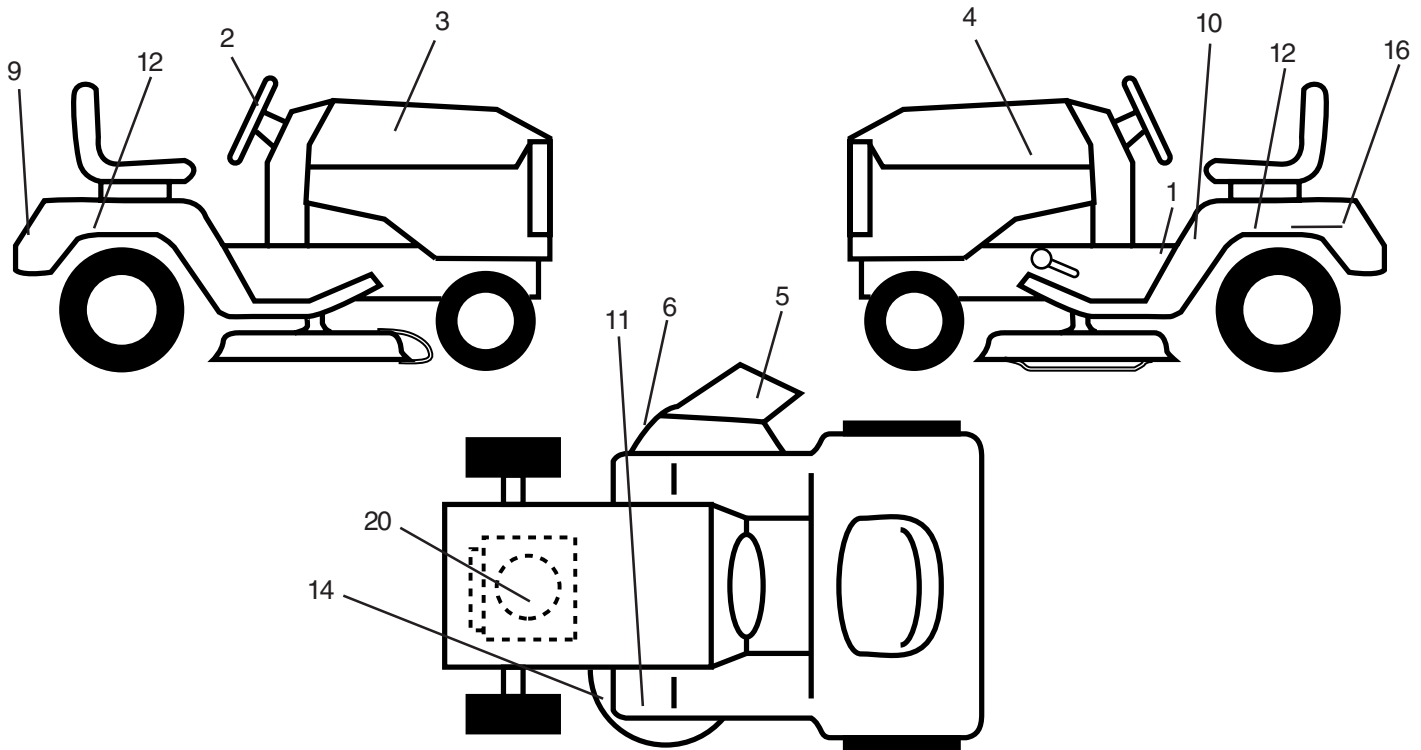

REPAIR PARTS

TRACTOR - - MODEL NUMBER PO14542E

DECALS

KEY NO.	PART NO.	DESCRIPTION	KEY NO.	PART NO.	DESCRIPTION
1	157163	Decal Instruction Operat English	11	181251	Decal Clutch/brake
2	158168	Decal Steering	12	173493	Decal Fender
3	158037	Decal Hood Rh	14	160396	Decal V-belt Schematic 42"
4	158038	Decal Hood Lh	16	145005	Decal Battery Danger/Poison
5	179128	Decal Deck "B"	20	176396	Decal HP Engine
6	170563	Decal Warning	--	179769X428	Pad Footrest RH
9	158166	Decal Fender Logo	--	179768X428	Pad Footrest LH
10	157140	Decal Danger English	--	138311	Decal Lift Handle
			--	182080	Manual Owner's English
			--	182081	Manual Owner's French