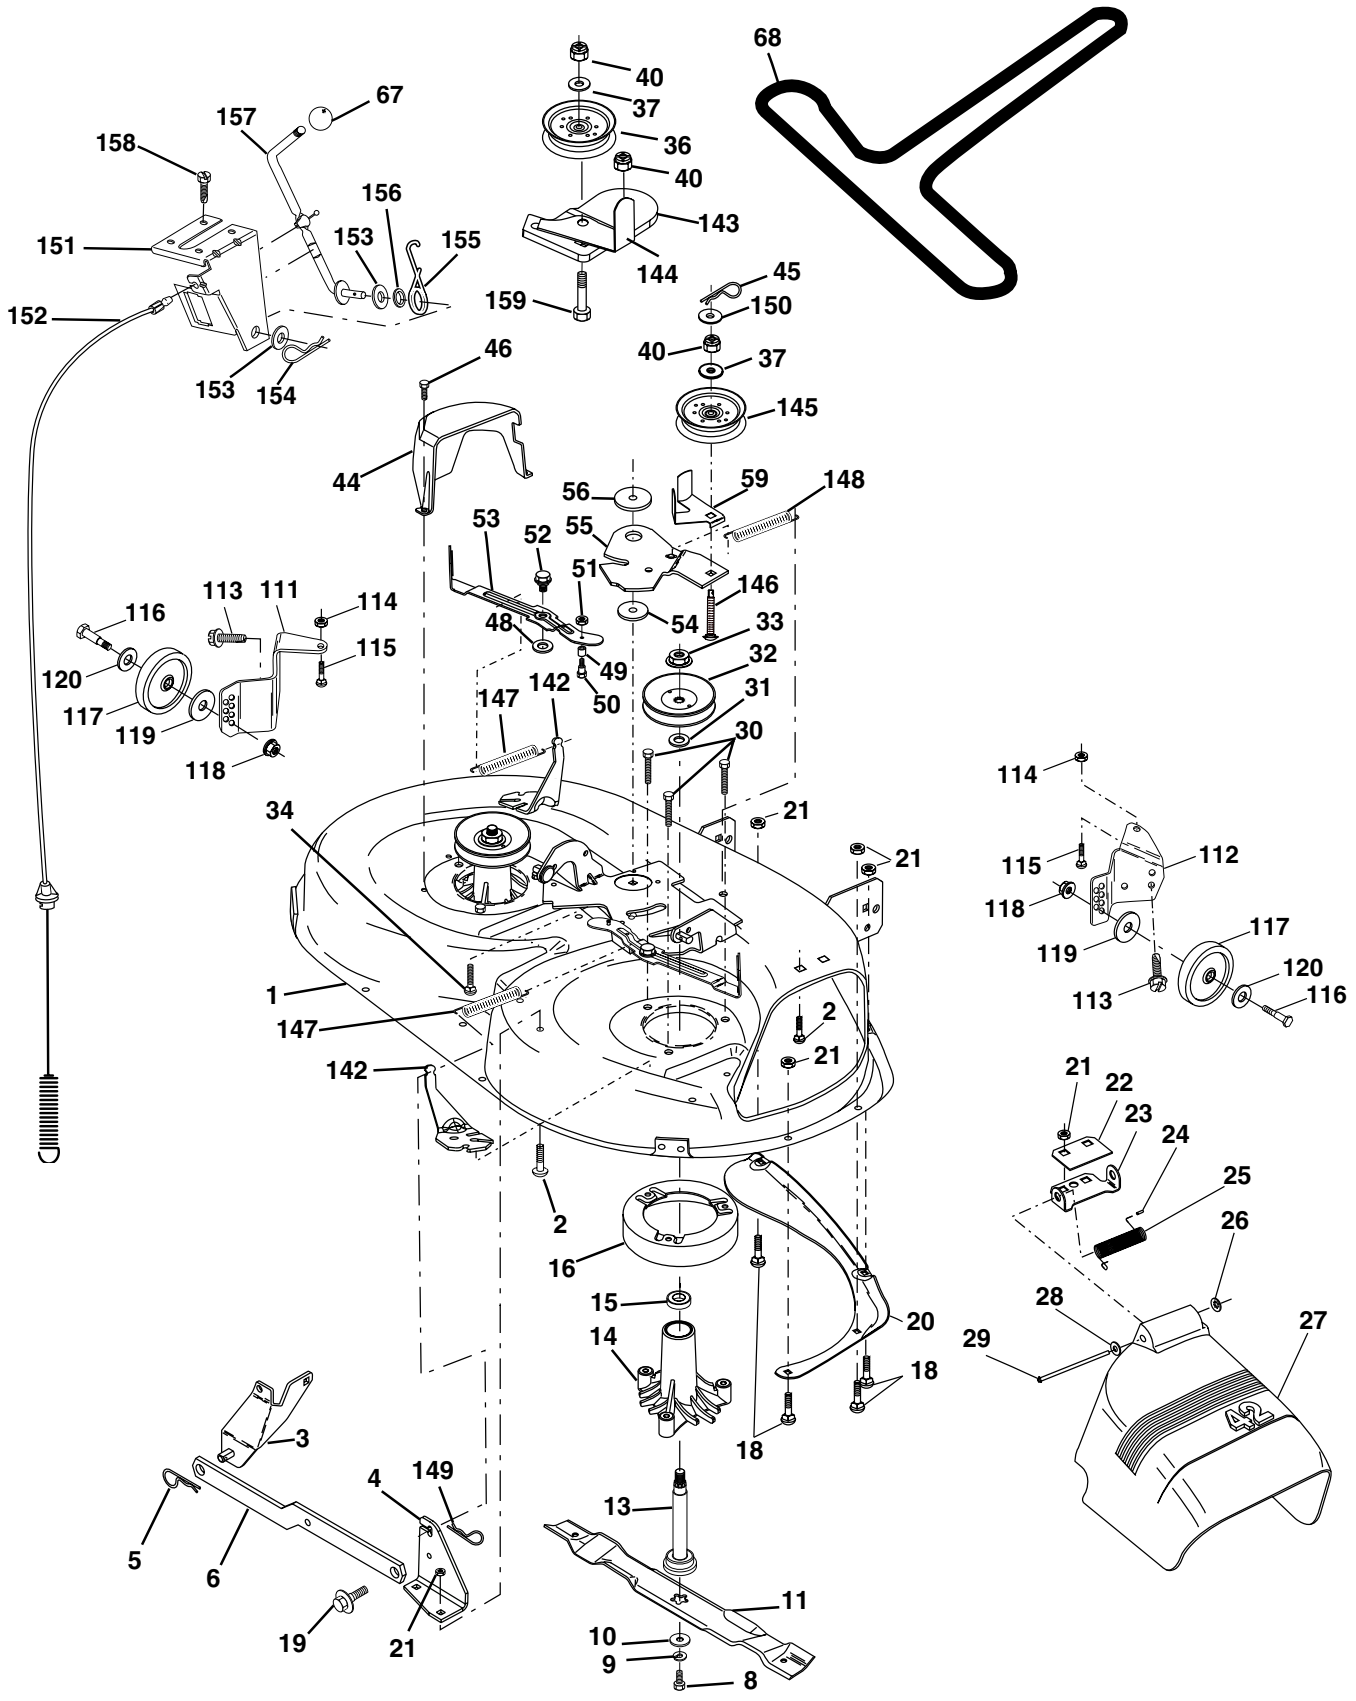

REPAIR PARTS

TRACTOR - - MODEL NUMBER PO14542E

MOWER DECK

REPAIR PARTS

TRACTOR - - MODEL NUMBER PO14542E

MOWER DECK

KEY NO.	PART NO.	DESCRIPTION	KEY NO.	PART NO.	DESCRIPTION
1	165892	Mower Deck Assembly, 42"	53	131845	Arm Assembly, Pad, Brake
2	72140506	Bolt	54	133943	Washer, Hardened
3	138017	Bracket Asm Fr. Sway Bar 3/42	55	155046	Arm, Idler
4	165460	Bracket Asm Deck 42" Sway Bar	56	165723	Spacer, Retainer
5	4939M	Retainer Spring	59	141043	Guard TUV Idler
6	178024	Bar Sway Deck	67	106932X	Knob
8	850857	Bolt 3/8-24 x 25 Grade 8 patched	68	144959	V-Belt, 42" Mower
9	10030600	Washer, Lock	111	179292	Bracket, Gauge, Wheel LH
10	140296	Washer, Hardened	112	179293	Bracket, Gauge, Wheel RH
11	138498	Blade	113	17060510	Screw Tapping 3/8-16 x .625
13	137645	Shaft Assembly, Mandrel, Vented	114	73510500	Nut, Keps 5/16 - 18 UNC
14	128774	Housing, Mandrel, Vented	115	72110504	Bolt, Carriage 5/16-18 x 1/2
15	110485X	Bearing, Ball, Mandrel	116	4898H	Bolt, Shoulder
16	174493	Stripper, Mower Deck	117	105455X	Wheel, Gauge
18	72140505	Bolt, Carriage 5/16-18 x 5/8	118	73930600	Nut Centerlock 3/8-16
19	132827	Bolt, Shoulder	119	19121414	Washer 3/8 x 7/8 x 14 Ga.
20	159770	Baffle, Vortex	120	19171512	Washer 17/32 x 15/16 x 12 Ga.
21	73680500	Nut	142	165890	Arm Spring Brake Mower
22	134753	Stiffener Bracket	143	157109	Bracket Arm Idler 42"
23	131267	Bracket, Deflector Mower 42"	144	158634	Keeper Belt 42" Clutch Cable
24	105304X	Cap, Sleeve 80 x 112 Blk Mower	145	165888	Pulley Idler Flat
25	123713X	Spring, Torsion, Deflector 2 52	146	171977	Bolt Carriage Idler
26	110452X	Nut, Push Phos & Oil	147	131335	Spring Extension
27	130968X428	Shield, Deflector 42" Blk	148	169022	Spring Return Idler
28	19111016	Washer 11/32 x 5/8 x 16 Gauge	149	165898	Retainer Spring Yellow
29	131491	Rod, Hinge 42" 6 75 W/G	150	19091216	Washer 9/32 x 3/4 x 16 Ga.
30	173984	Screw Thdrol Hex	151	169670	Bracket Clutch Cable
31	129963	Washer, Spacer Mower Vented	152	169676	Clutch Cable 42"
32	153535	Pulley, Mandrel	153	169674	Washer Flat 3/8" Type B
33	178342	Nut, Toplock	154	169675	Spring Retainer
34	72110614	Bolt	155	169671	Spring Retention LVR CLTCH CAB
36	131494	Pulley, Idler, Flat	156	169672	Spacer Clutch Cable
37	19131316	Washer 13/32 x 13/16 x 16 Gauge	157	169669	Rod Clutch Cable 3/8"
40	73680600	Nut	158	17720408	Screw Hex Thd Cut 1/4-20 x 1/2
44	140088	Guard, Mandrel, LH	159	72140614	Bolt Rdhd Sqn 3/8-16 UNC x 1-3/4
45	4497H	Retainer	--	130794	Mandrel Assembly (Includes Housing, Shaft and Shaft Hardware Only - Pulley Not Included)
46	137729	Screw, Thdrol 1/4-20 x 5/8 T	--	171491	Replacement Mower, Complete
48	133944	Washer, Hardened			
49	174284	Roller Assembly, Cam Follower			
50	131340	Bolt, Shoulder #10-24 Grade 5			
51	69180	Locknut			
52	139888	Bolt, Shoulder 5/16-18 UNC			

NOTE: All component dimensions given in U.S. inches
1 inch = 25.4 mm