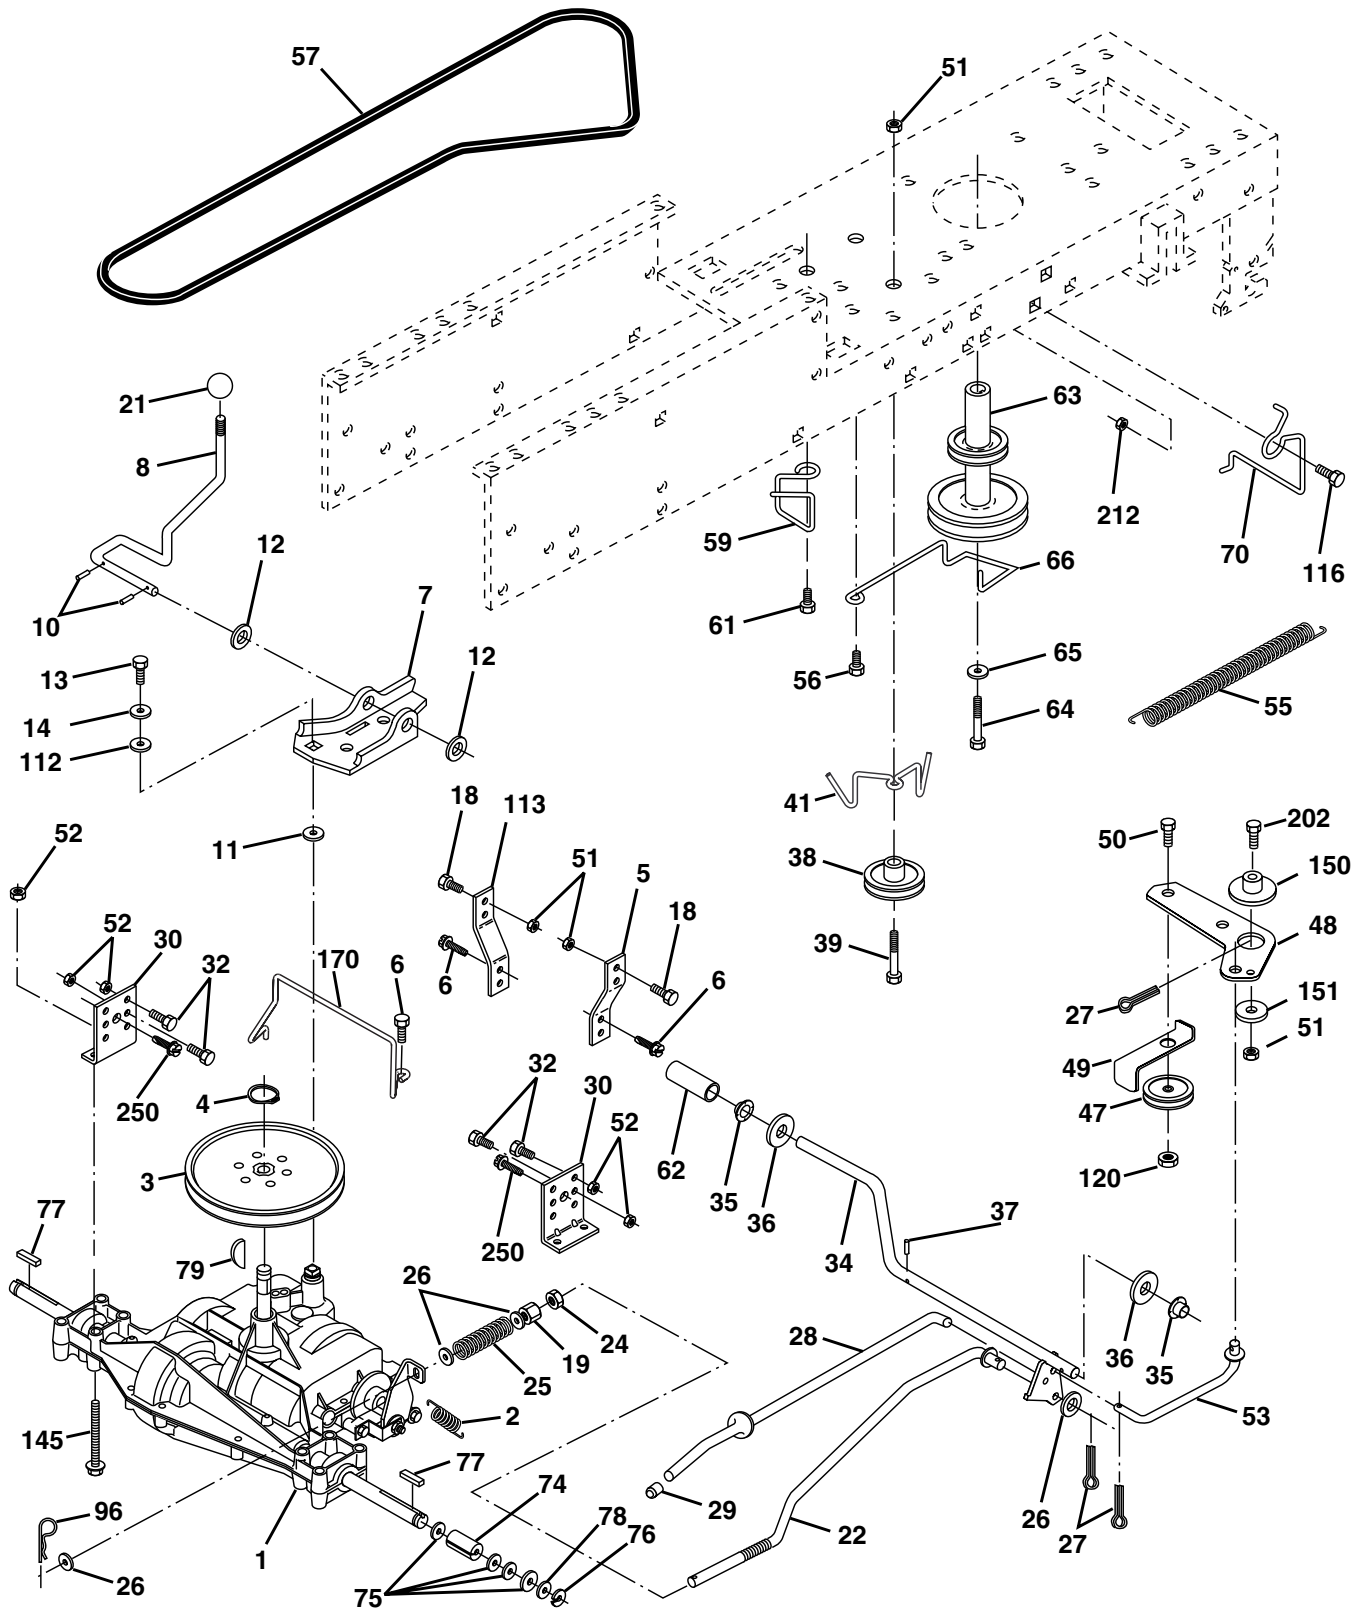

REPAIR PARTS

TRACTOR - - MODEL NUMBER PO14542E

DRIVE

REPAIR PARTS

TRACTOR - - MODEL NUMBER PO14542E

DRIVE

KEY NO.	PART NO.	DESCRIPTION	KEY NO.	PART NO.	DESCRIPTION
1	-----	Transaxle Peerless Model 206-545C (Order Parts From Transaxle Manufacturer)	50	74760624	Bolt
2	146682	Spring Extension Brake	51	73680600	Nut
3	123666X	Pulley Transaxle 18" tires	52	73680500	Nut
4	12000028	Ring Retainer # 5100-62	53	105710X	Link Clutch 7 66
5	121520X	Strap Torque Rh Pnt Blk	55	105709X	Spring Return Clutch 6 75
6	17060512	Screw 5/16-18 X 3/4	56	17060620	Screw 3/8-16 x 1-1/4
7	162240	Bracket T/A Saddle Shift	57	130801	V-belt Ground Drive 95
8	131679	Rod Shifter Black(dana)	59	169691	Keeper Belt Chassis Span Ctr.
10	76020416	Pin,Cotter	61	17120614	Screw 3/8-16 x .875
11	105701X	Washer Plate Shf 388 Sq Hole	62	8883R	Cover Pedal Blk Round
12	19151216	Washer 15/32 X 3/4 X 16ga	63	175410	Pulley Engine
13	74550412	Bolt 1/4-28 UNF Gr. 8 W/Patch	64	71170764	Bolt, Hex 7/16-20 x 4 Grade 5
14	10040400	Washer	65	10040700	Washer, Lock, Hvy Hlcl Spring 7/16
18	74780616	Bolt Fin Hex 3/8-16 UNC x 1 Gr. 5	66	154778	Keeper Belt Engine Flproof
19	73800600	Nut	70	134683	Guide Belt Dr Mower Rh
21	106933X	Knob Rd 1/2-13 Plstc Thds Blk	74	137057	Spacer Axle
22	130804	Rod Brake Lt	75	121749X	Washer 25/32 X 1 1/4 X 16 Ga
24	73350600	Nut	76	12000001	E Ring
25	106888X	Spring Rod Brake 2 00 Zinc	77	123583X	Key Square 2 0 X 1845/ 1865
26	19131316	Washer	78	121748X	Washer 25/32 X 1 5/8 X 16ga
27	76020412	Pin	79	2228M	Key Woodruff
28	175765	Rod Brake Parking	96	4497H	Retainer Spring 1"
29	71673	Cap Parking Brake	112	19091210	Washer 9/32 X 3/4 X 10 Ga
30	174973	Bracket Transmission	113	127285X	Strap Torque Lh
32	74760512	Bolt	116	72140608	Bolt, Rdhd Sqnk 3/8-16 x 1.00
34	175578	Shaft Asm Pedal Foot	120	73900600	Nut Lock Flg 3/8-16
35	120183X	Bearing Nylon Blk 629 Id	145	74490540	Bolt Hex Flghd 5/16-18 x Gr. 5
36	19211616	Washer	150	175456	Spacer Retainer
37	1572H	Roll Pin	151	19133210	Washer 13/32 x 2 x 10 Ga.
38	179114	Pulley Idler Composite	170	178394	Keeper Belt
39	74760648	Bolt Fin Hex 3/8-16 Unc x 3	212	145212	Nut Hex Flange Lock
41	175556	Keeper Belt Idler	250	17060612	Screw 3/8-16x3/4
47	127783	Pulley Idler V Groove Plastic			
48	154407	Bellcrank Clutch			
49	123205X	Retainer Belt Style Spring			

NOTE: All component dimensions given in U.S. inches
1 inch = 25.4 mm