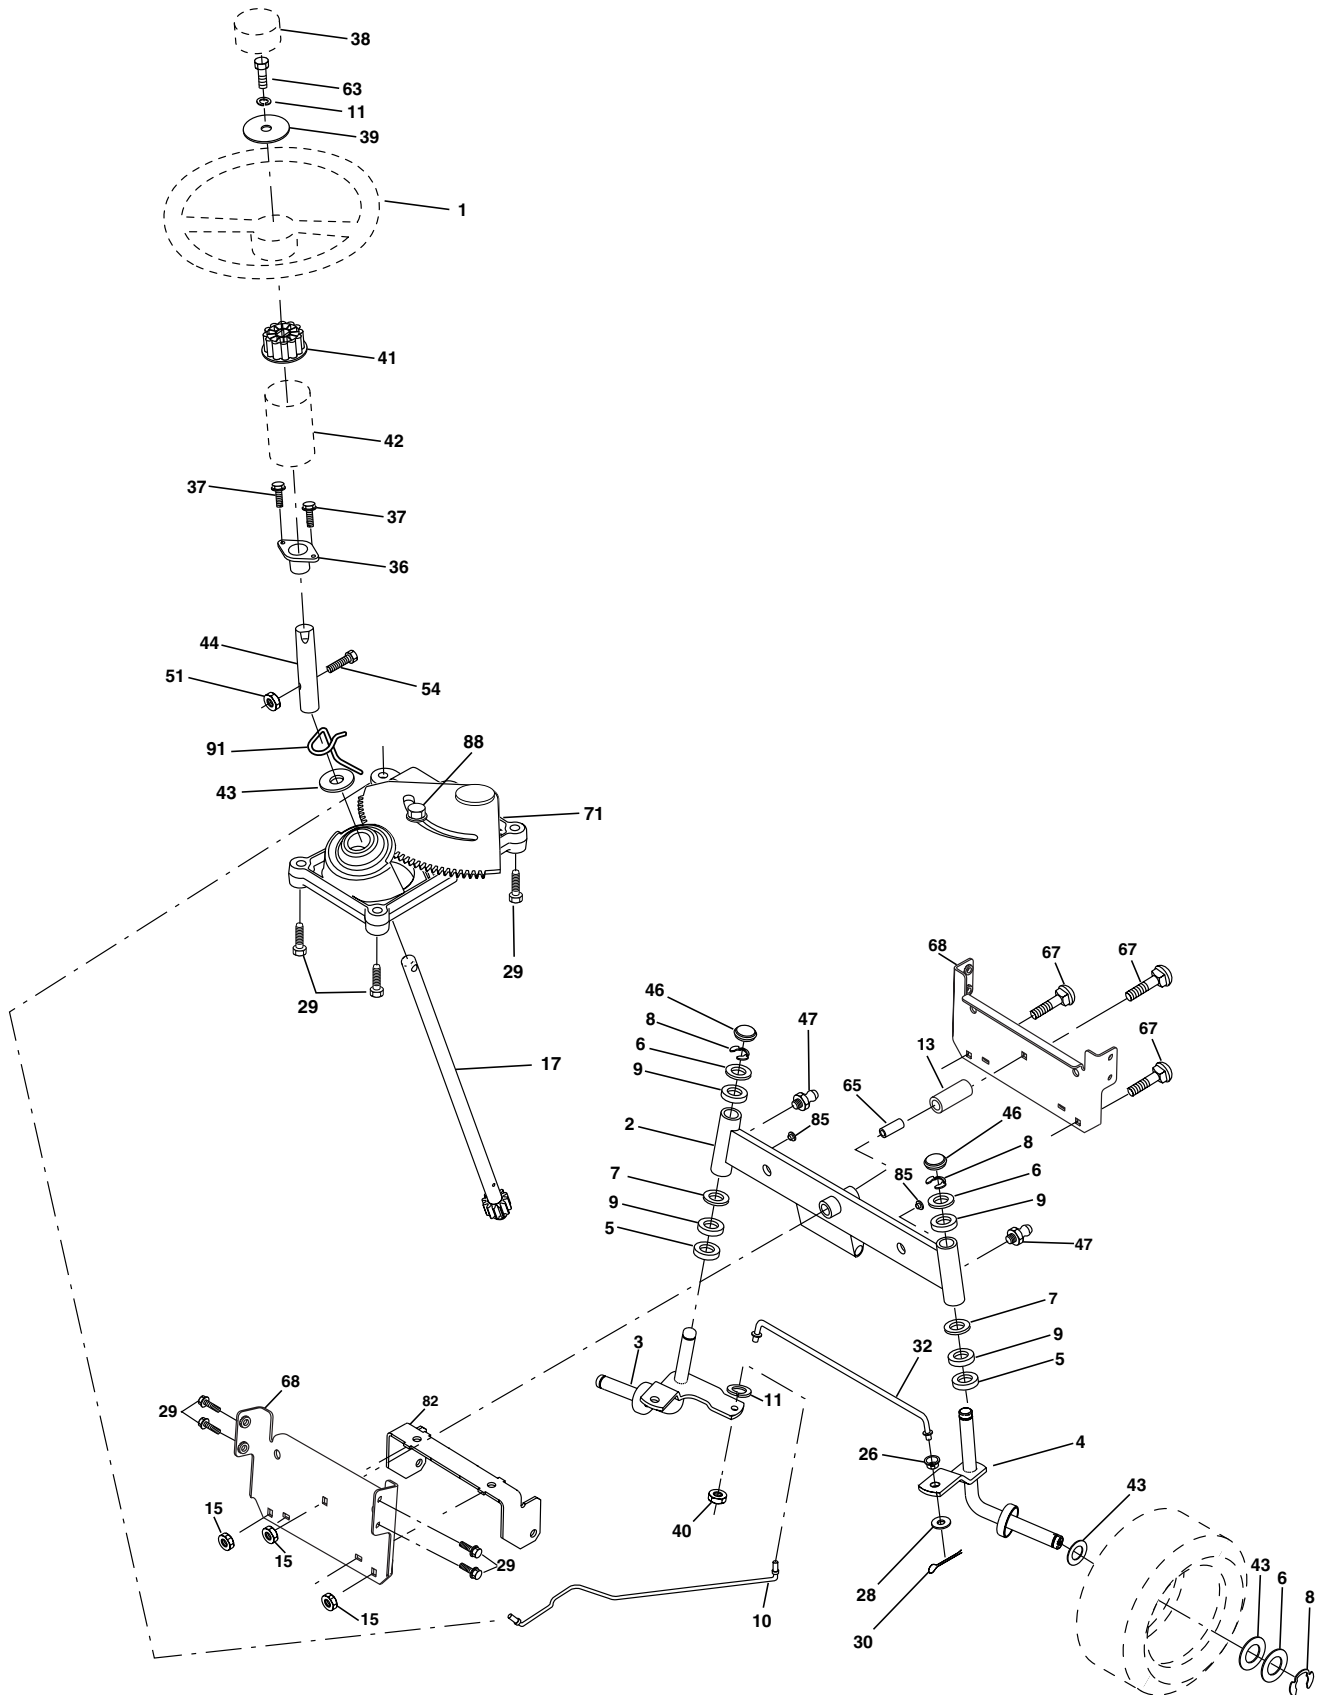

REPAIR PARTS

TRACTOR - - MODEL NUMBER PO14542E

STEERING ASSEMBLY

REPAIR PARTS

TRACTOR - - MODEL NUMBER PO14542E

STEERING ASSEMBLY

KEY NO.	PART NO.	DESCRIPTION
1	140044X428	Wheel Steering Auto Black
2	175131	Axle Asm Front
3	169840	Spindle Asm Lh
4	169839	Spindle Asm Rh
5	6266H	Bearing Race Thrust Harden
6	121748X	Washer 25/32 X 1 5/8 X 16ga
7	19272016	Washer 27/32 X 1 1/4 X 16 Ga
8	12000029	Ring Klip #t5304-75
9	3366R	Bearing Col Strg Blk
10	175121	Link Drag
11	10040600	Lockwasher
13	136518	Spacer Bearing Axle Front
15	145212	Hex Flange Lock
17	177876	Shaft Asm Strg
26	126847X	Bushing Rod Tie Blk Lt
28	19131416	Washer 13/32 X 7/8 X 16ga
29	17060612	Screw 3/8-16x3/4
30	76020412	Pin
32	130465	Rod Tie Wire Form 19 75 Mech
36	155099	Bushing Strg 5/8 Id Dash
37	152927	Screw TT #10-32 x 5 x 3/8 Flange
38	140045X428	Insert Cap Strg
39	19133812	Washer 13/32 x 2-3/8 x 12Ga
40	7810H	Locknut Center
41	100711L	Adaptor Wheel Strg 640/ 635id
42	145054X428	Boot Dash Steering
43	121749X	Washer 25/32 X 1 1/4 X 16 Ga
44	153720	Extension Shaft Steering
46	121232X	Cap Spindle Fr Top Blk
47	6855M	Fitting Grease
51	73800500	Nut Lock 5/16-18
54	74780520	Bolt Hex 5/16-18 x 1-1/4
63	74780616	Bolt Hex 3/8-16 x 1
65	160367	Spacer Brace Axle
67	72140618	Bolt Rdhd Sq 3/8-16 Unc x 2-3/4
68	169827	Brace Axle
71	175146	Steering Asm
82	169835	Bracket Susp Chassis Front
85	133835	Fastener Christmas Tree
88	175118	Bolt Shoulder 7/16-20 Unc
91	175553	Clip Steering

NOTE: All component dimensions given in U.S. inches
1 inch = 25.4 mm