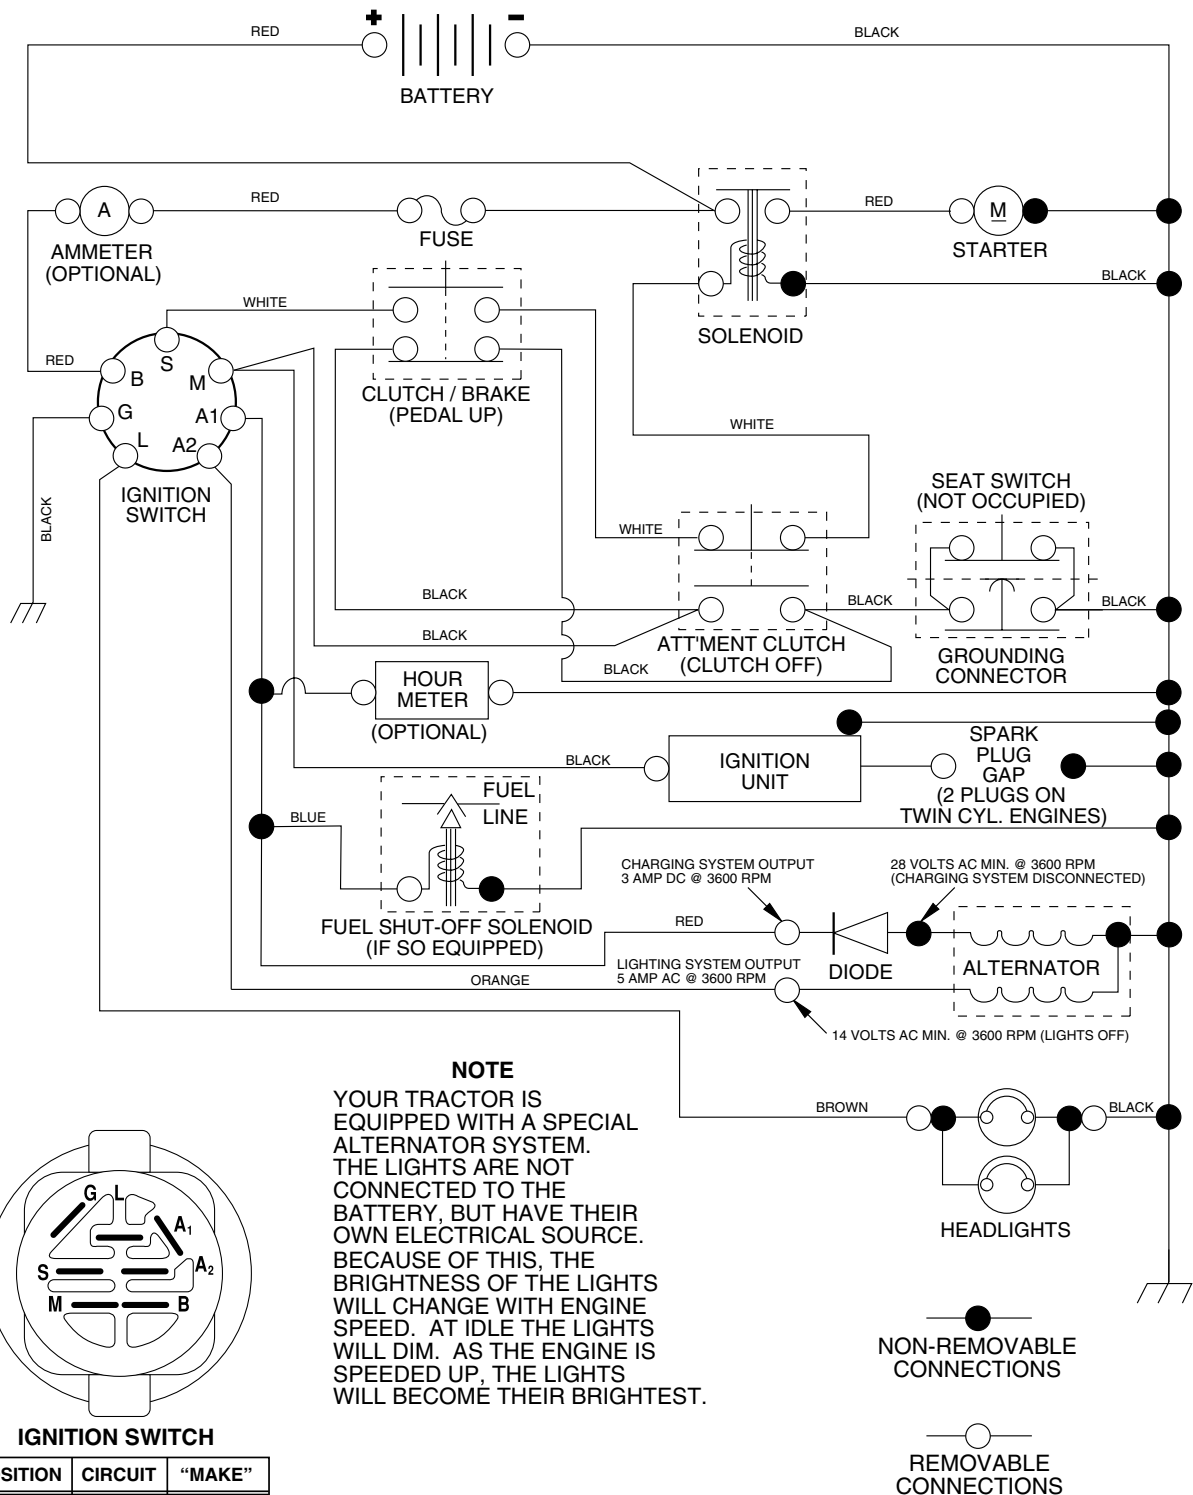

TRACTOR - - MODEL NUMBER PO14542E

SCHEMATIC

WIRING INSULATED CLIPS

NOTE: IF WIRING INSULATED CLIPS WERE REMOVED FOR SERVICING OF UNIT, THEY SHOULD BE REPLACED TO PROPERLY SECURE YOUR WIRING.