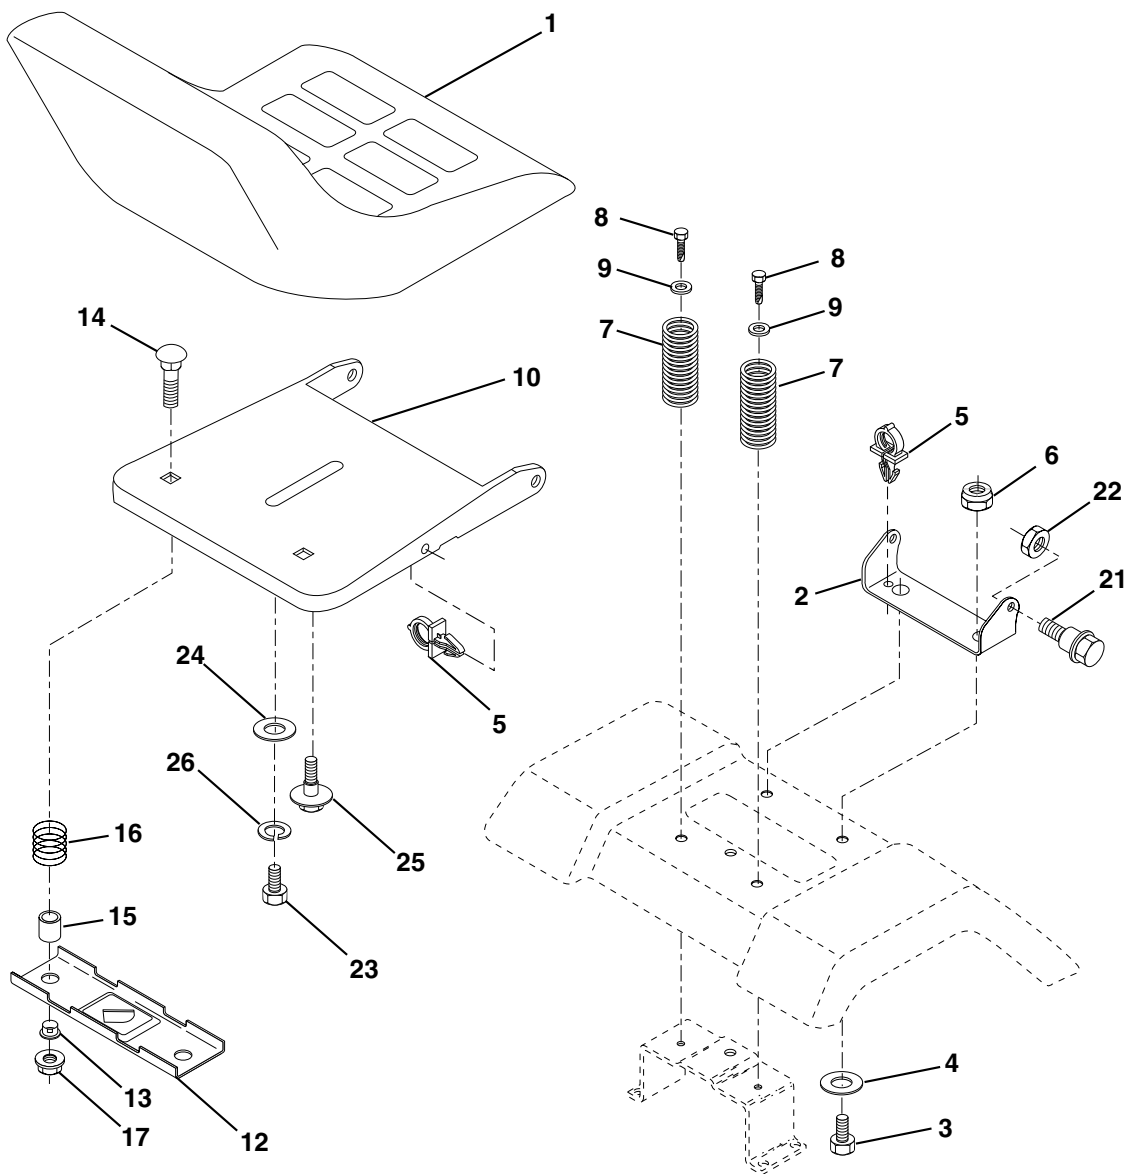

REPAIR PARTS

TRACTOR - - MODEL NUMBER PO14542E

SEAT ASSEMBLY

KEY NO.	PART NO.	DESCRIPTION
1	140116	Seat
2	140551	Bracket Pnt Pivot Seat (blk)
3	71110616	Bolt
4	19131610	Washer 13/32 x 1 x 10 Ga
5	145006	Clip Push-In Hinged
6	73800600	Nut
7	124181X	Spring Seat Cprsn 2 250 Blk Zi
8	17000616	Screw 3/8-16 x 1
9	19131614	Washer 13/32 x 1 x 14 Ga
10	174894	Pan Pnt Seat (blk)
12	121246X	Bracket Pnt Mounting Switch
13	121248X	Bushing Snap Blk Nyl 50 Id

KEY NO.	PART NO.	DESCRIPTION
14	72050412	Bolt Rdhd Sht Nk 1/4-20 x 1-1/2
15	134300	Spacer Split 28 x 96 Yel Zinc
16	121250X	Spring Cprsn 1 27 Blk Pnt
17	123976X	Nut Lock 1/4 Lge Flg Gr 5 Zinc
21	171852	Bolt Shoulder 5/16-18 Unc Blkz-2A
22	73800500	Nut
23	71110814	Bolt Hex Black
24	19171912	Washer 17/32 x 1-3/16 x 12 Ga
25	127018X	Bolt Shoulder 5/16-18 x 62
26	10040800	Lockwasher

NOTE: All component dimensions given in U.S. inches
1 inch = 25.4 mm