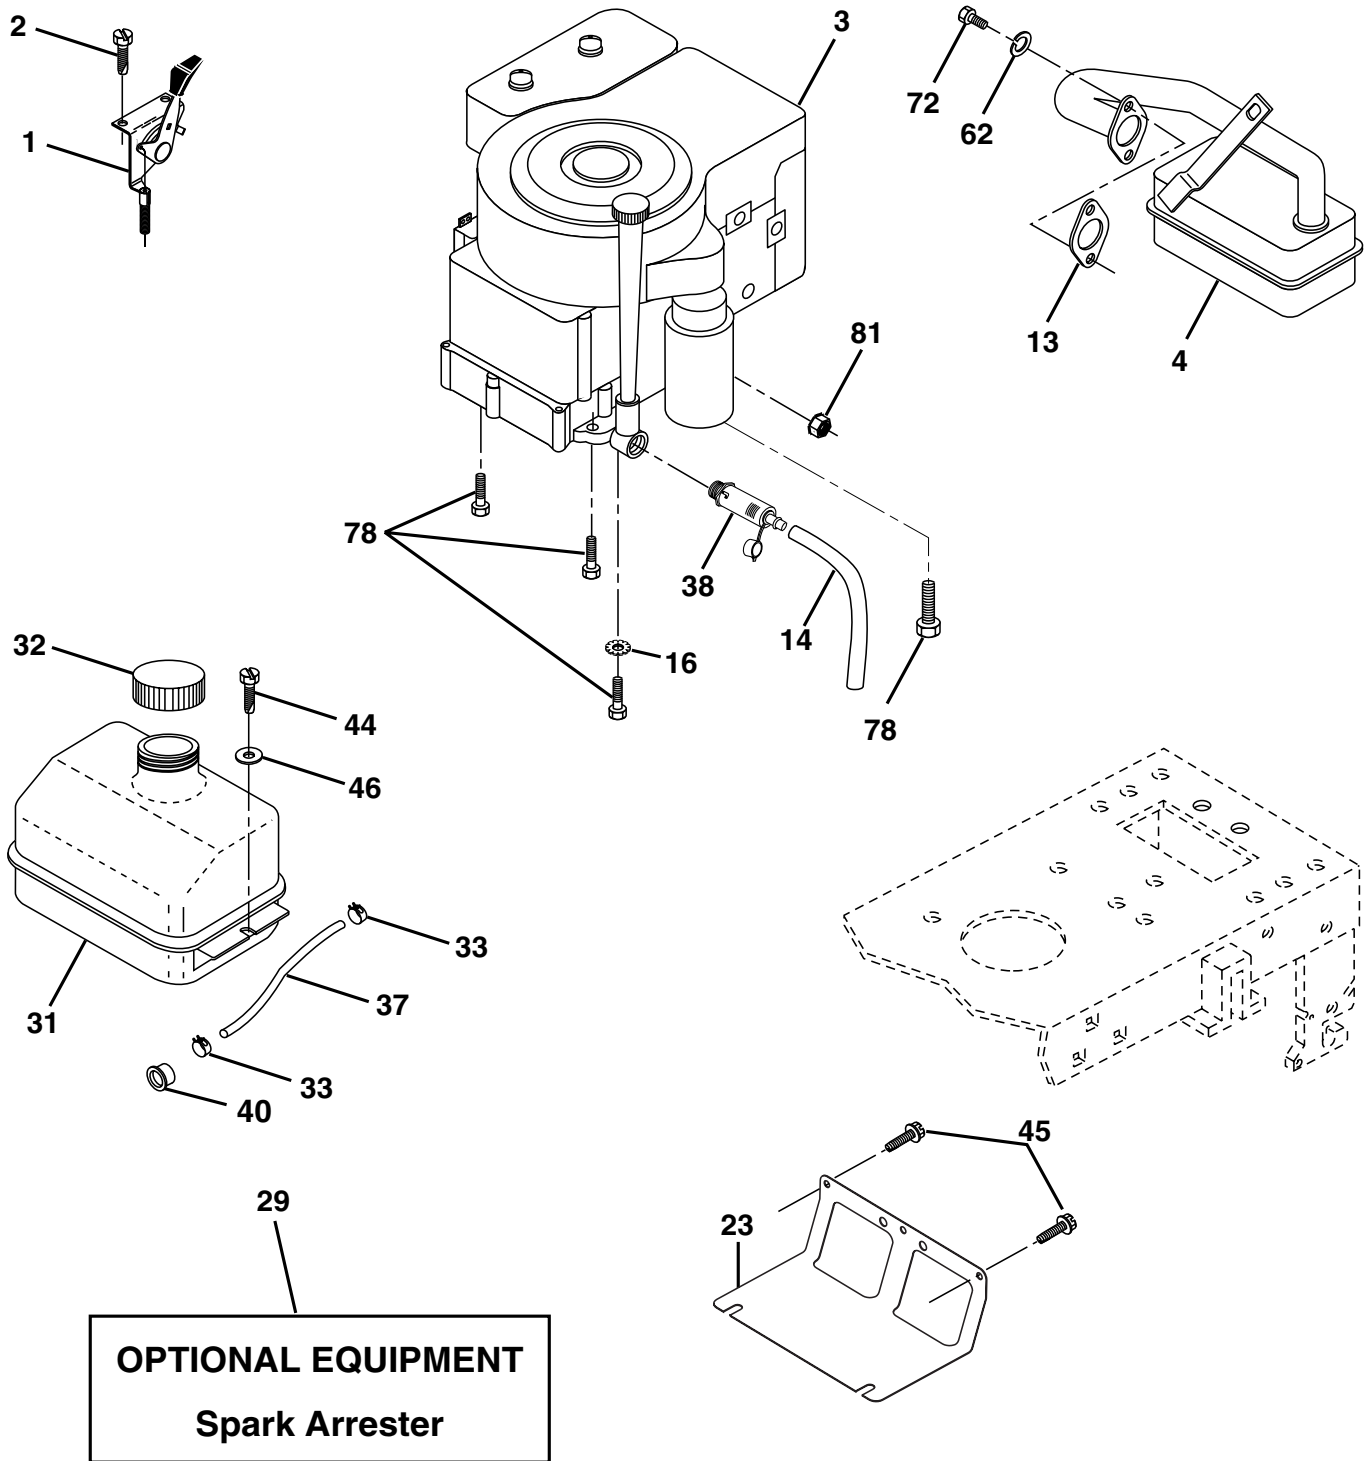

REPAIR PARTS

TRACTOR - - MODEL NUMBER PO14542E

ENGINE

REPAIR PARTS

TRACTOR - - MODEL NUMBER PO14542E

ENGINE

KEY NO.	PART NO.	DESCRIPTION
1	170551	Control Throt /Ch Flag
2	17720408	Screw Hex Thd Cut 1/4-20x1/2
3	-----	Engine Briggs Model 287707 (Order Parts From Engine Manufacturer)
4	137352	Muffler Exhaust B&S Lt
13	165291	Gasket 1 313 Id Tin Plated
14	148456	Tube Drain Oil
16	11050600	Washer Lock Ext Tooth 3/8
23	169837	Shield Browning/Debris Guard
29	137180	Arrestor Spark
31	109202X	Tank Fuel 1 25 Fr
32	140527	Cap Asm Fuel W/sym Vented
33	123487X	Clamp Hose Blk
37	137040	Line Fuel 20"
38	148315	Plug Drain Oil
40	124028X	Bushing Snap Nyl Blk Fuel Line
44	17670412	Screw Hexwsh Thdrol 1/4-20x3/4
45	17000612	Screw Hex Wsh Thdrol 3/8-16
46	19091416	Washer 9/32 X 7/8 X 16ga
62	10040500	Washer Lock Hvy Hlcl Spr 5/16
72	71070512	Screw Hexhd Cap 5/16-18x3/4
78	17060620	Screw 3/8-16x1-1/4
81	73510400	Nut Keps Hex 1/4-20 Unc

NOTE: All component dimensions given in U.S. inches
1 inch = 25.4 mm