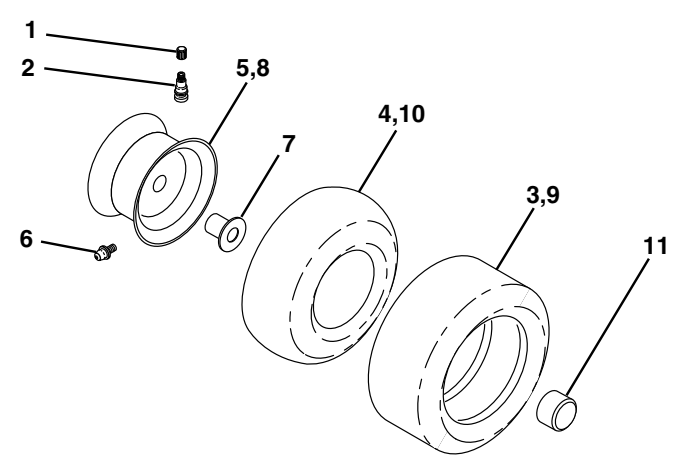

WHEELS & TIRES

KEY NO.	PART NO.	DESCRIPTION
1	59192	Cap Valve Tire
2	65139	Stem Valve
3	106222X	Tire F Ts 15 X 6 0 - 6 Service
4	59904	Tube Front (Service Item Only)
5	106732X427	Rim Asm 6"front White Service
6	278H	Fitting Grease (Front Wheel Only)
7	9040H	Bearing Flange (Front Wheel Only)
8	106108X427	Rim Asm 8"rear White Service
9	106268X	Tire R Ts 18x9.5-8 C Service
10	7152J	Tube Rear (Service Item Only)
11	104757X428	Cap Axle Blk 1 50 X 1 00
--	144334	Sealant, Tire (10 oz. Tube)

NOTE: All component dimensions given in U.S. inches
1 inch = 25.4 mm