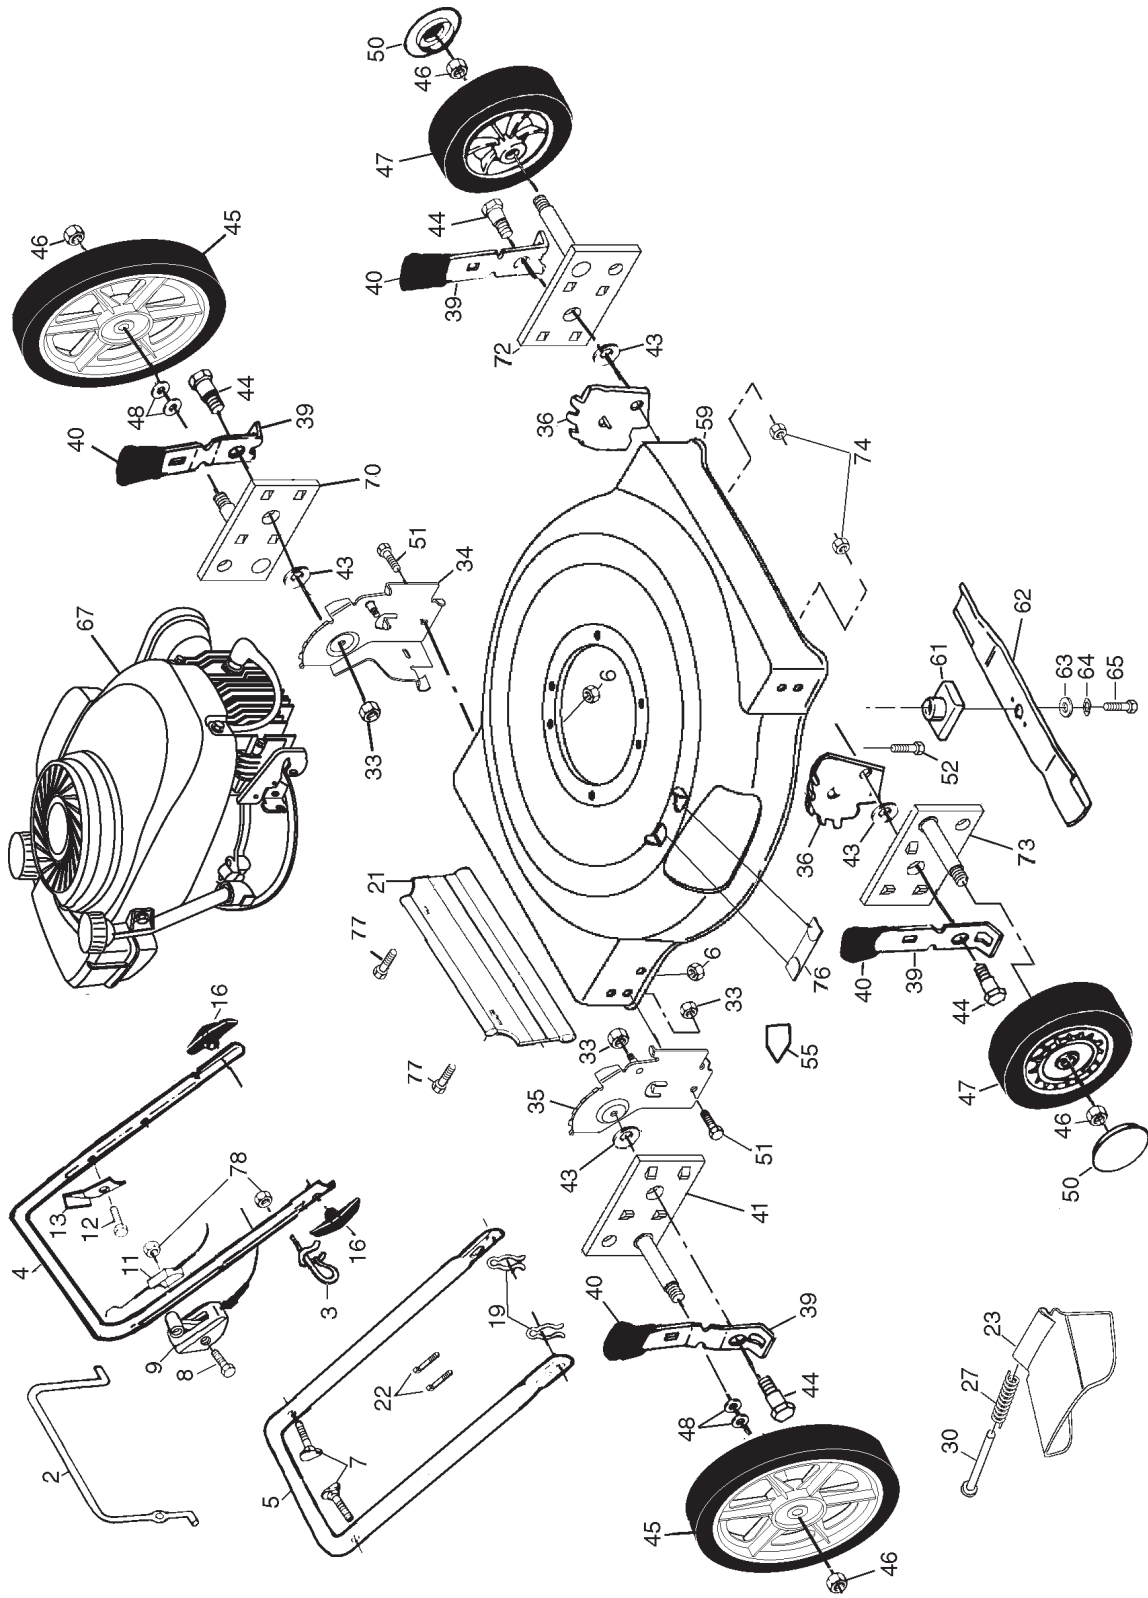

**ROTARY LAWN MOWER -- MODEL NUMBER PM55N22SHA**

**ROTARY LAWN MOWER - - MODEL NUMBER PM55N22SHA**

KEY NO.	PART NO.	DESCRIPTION	KEY NO.	PART NO.	DESCRIPTION
2	86902	Control Bar	50	77400	Hubcap
3	179585	Rope Guide	51	74760514	Hex Head Bolt 5/16-18
4	169709X479	Upper Handle	52	150406	Hex Head Thread Rolling Screw 3/8-16 x 1
5	169708X479	Lower Handle	55	141846	Danger Decal
6	73800400	Locknut 1/4-20	59	172820	Lawn Mower Housing (Incl. Key Nos. 55)
7	131959	Handle Bolt 5/16-18	61	184590	Blade Adapter
8	144929	Hex Washer Head Screw 1/4-20 x 2-1/8	62	141114	22" Blade
9	163054	Throttle Control	63	851074	Hardened Washer
11	851671	Engine Zone Control Cable	64	850263	Helical Lockwasher 3/8
12	750634	Hex Washer Head Screw #10-24 x 1/2	65	851084	Screw Hex Head 3/8-24 x 1-3/8 (Grd. 8)
13	850733X004	Up-stop Bracket	67	---	Engine, Tecumseh, Model Number LEV120 (Order parts from engine manufacturer)
16	136376	Handle Knob	70	180409X004	Axle Arm Assembly (LR)
19	51793	Hairpin Cotter	72	186577X004	Axle Arm Assembly (LF)
21	165858	Rear Deflector	73	186578X004	Axle Arm Assembly (RF)
22	66426	Wire Tie	74	166785	Nut
23	160831	Discharge Guard	76	161622	Clip. Closeout
27	160832	Torsion Spring	77	74760412	Screw
30	160833	Hinge Rod	78	132004	Nut, Hex 1/4-20
33	73800500	Locknut 5/16-18	--	172782	Operator's Manual (English)
34	170373X479	Wheel Bracket Support (Left)	--	172784	Operator's Manual (Spanish)
35	170374X479	Wheel Bracket Support (Right)	--	161058	Warning Decal(Not Shown)
36	160835X007	Wheel Bracket Adjuster	--	187147	Replacement Parts Manual
39	168360X004	Selector Spring	Available accessories not included with mower:		
40	87877	Selector Knob	--	GCK3300	Grass Catcher
41	180410X004	Axle Arm Assembly (RR)	--	MK3300	Mulcher Kit
43	183901	Washer			
44	160828	Shoulder Bolt			
45	701401	Wheel Assembly (Rear)			
46	83923	Locknut 1/16-18			
47	146247	Wheel Assembly (Front)			
48	57143	Washer			

**NOTE:** All component dimensions given in U.S. inches.  
1 inch = 25.4 mm